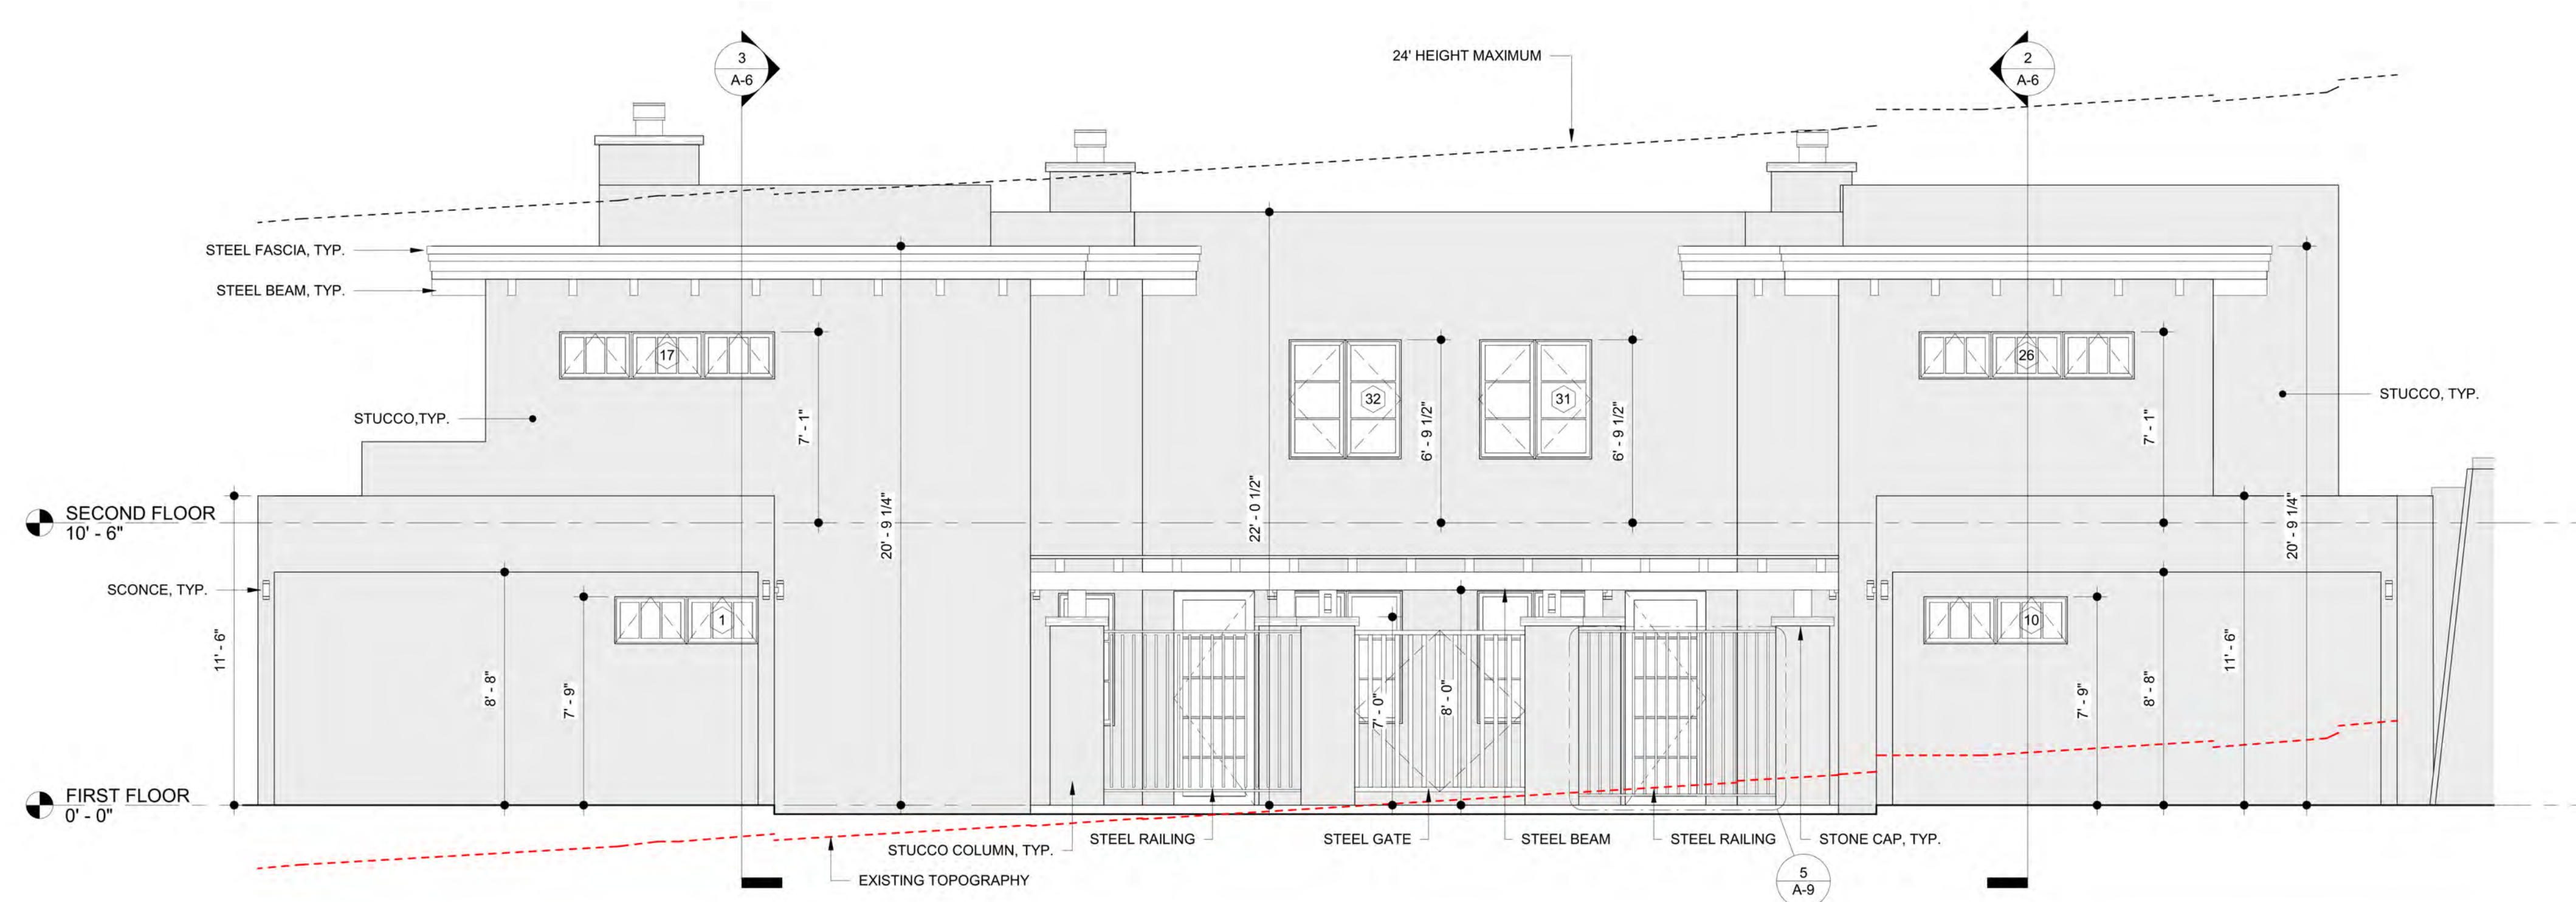

EAST ELEVATION - PREVIOUS

EAST ELEVATION - PROPOSED

6/12/2023

PERALTA'S WALK, LLC.

507 Paseo de Peralta
Santa Fe, NM

PASEO NORTH

EAST ELEVATION
COMPARISON

7/10/2023 8:47:38 AM
drawing scale:

SOUTH ELEVATION - PREVIOUS

SOUTH ELEVATION - PROPOSED

PERALTA'S WALK, LLC.

507 Paseo de Peralta
Santa Fe, NM

PASEO NORTH

SOUTH ELEVATION
COMPARISON