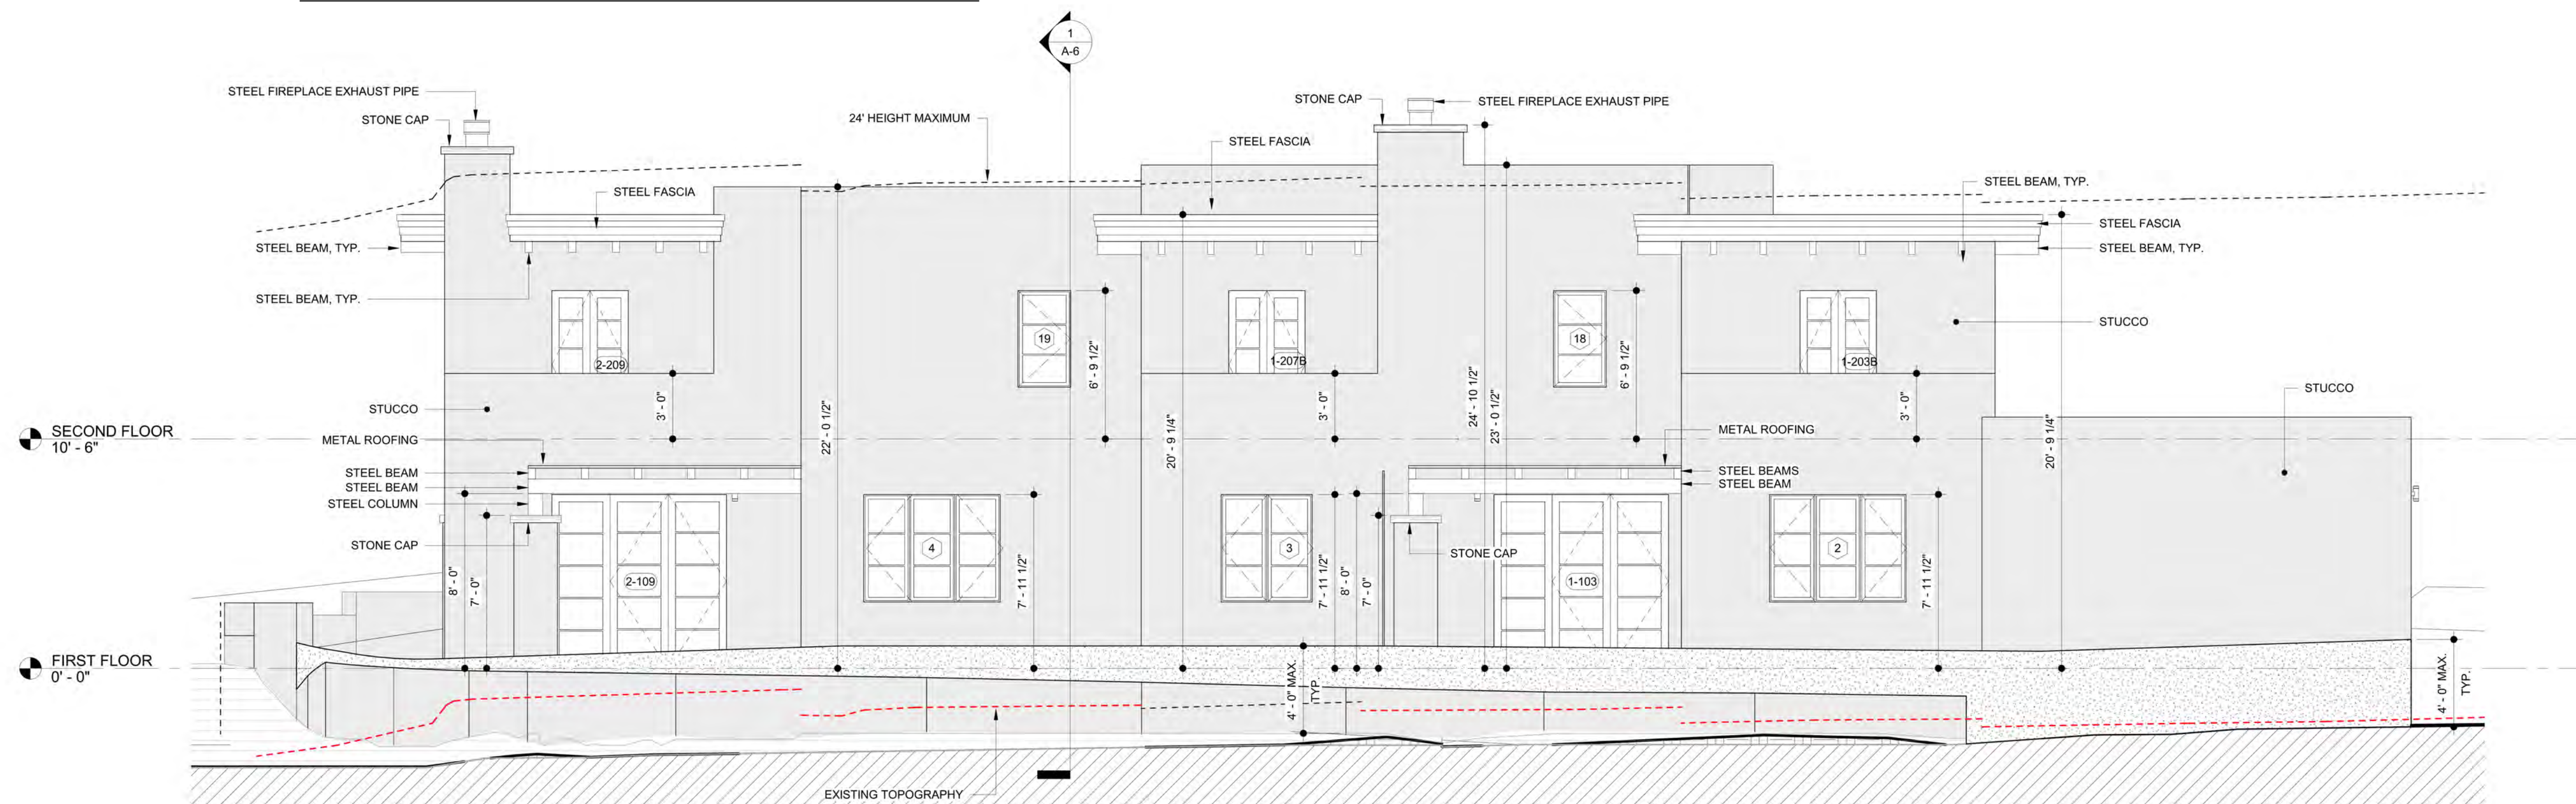

EAST ELEVATION - PREVIOUS

EAST ELEVATION - PROPOSED

6/12/2023

PERALTA'S WALK, LLC.

507 Paseo de Peralta
Santa Fe, NM

PASEO NORTH

EAST ELEVATION
COMPARISON

7/10/2023 8:47:38 AM
drawing scale:

SOUTH ELEVATION - PREVIOUS

SOUTH ELEVATION - PROPOSED

PERALTA'S WALK, LLC.

507 Paseo de Peralta
Santa Fe, NM

PASEO NORTH

SOUTH ELEVATION
COMPARISON