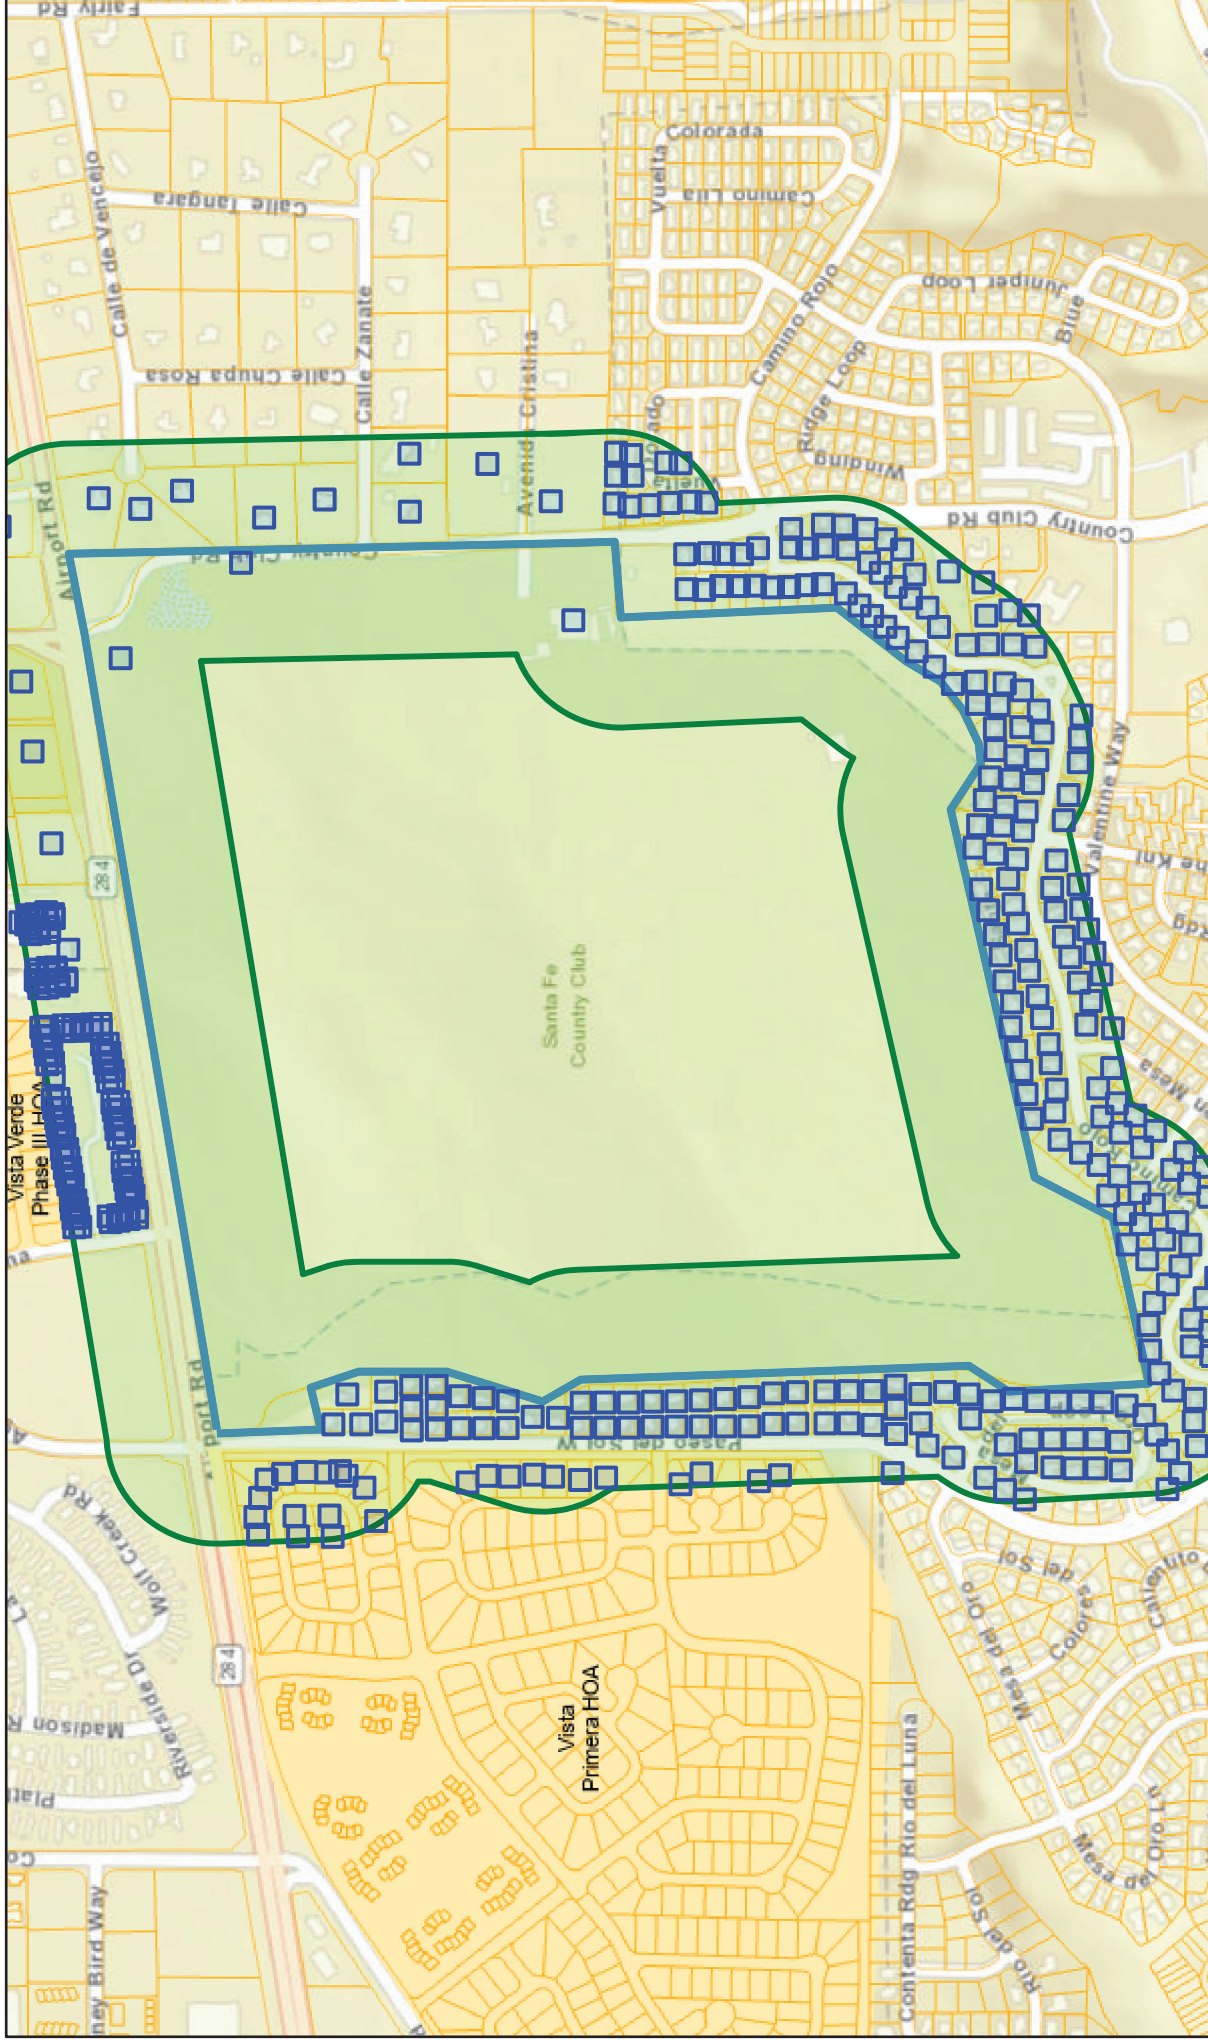

3950 Airport Road Property Adjainers map

5/28/2026, 9:53:42 AM

1:9,028

- Address Points
- Neighborhood Associations
- Homeowners Associations (HOA)

- Santa Fe County Parcels
- Physical Address Points

Bureau of Land Management, Esri, HERE, Garmin, INCREMENT P, IR
NGA, USGS

Bureau of Land Management, Esri, HERE, Garmin, INCREMENT P, Intermap, NGA
Web AppBuilder for ArcGIS