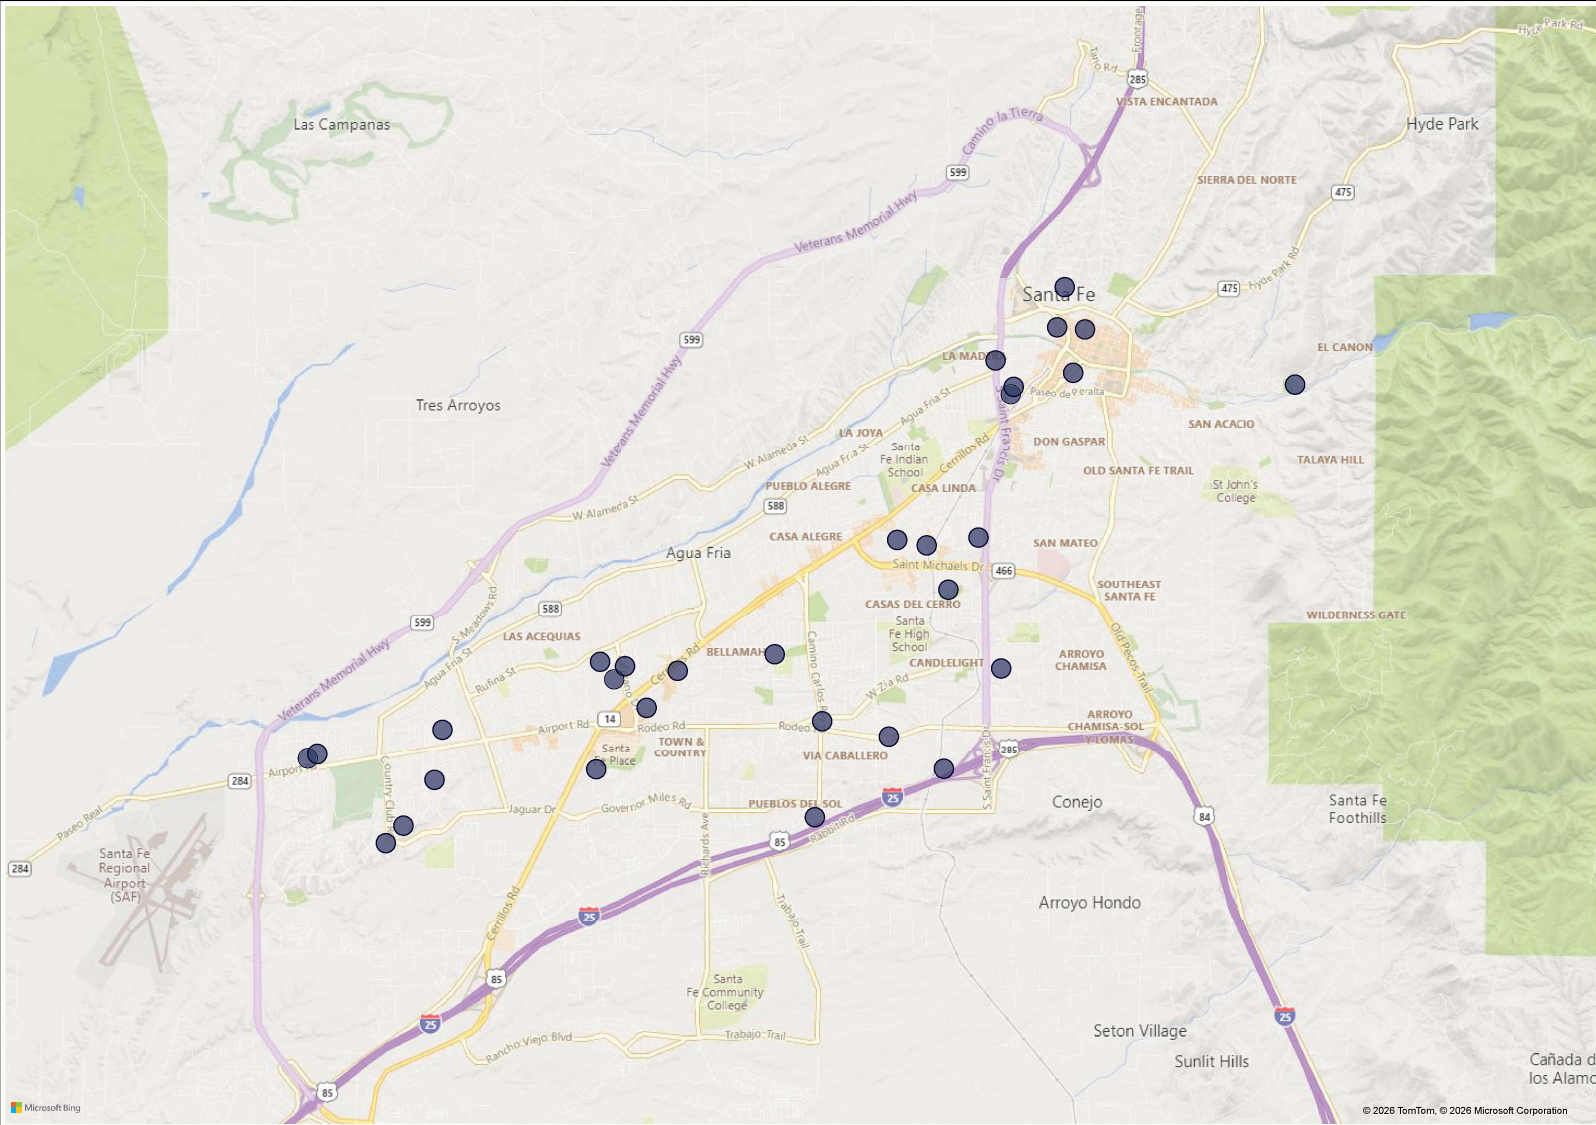

Offense Categories (NIBRS) - Completed

Completion ● COMPLETED

141

LARCENY/THEFT

Offense Categories (NIBRS) - Attempted

Completion ● ATTEMPTED

3

LARCENY/THEFT

31 offenses mapped.

113 offenses not mapped due to missing and/or incomplete geographic information. Offenses are still counted in other visuals.

Santa Fe Crime Map

Adult / Juvenile:

All

Map Status:

All

District:

17 offenses not mapped due to missing and/or incomplete geographic information. Offenses are still counted in other visuals.