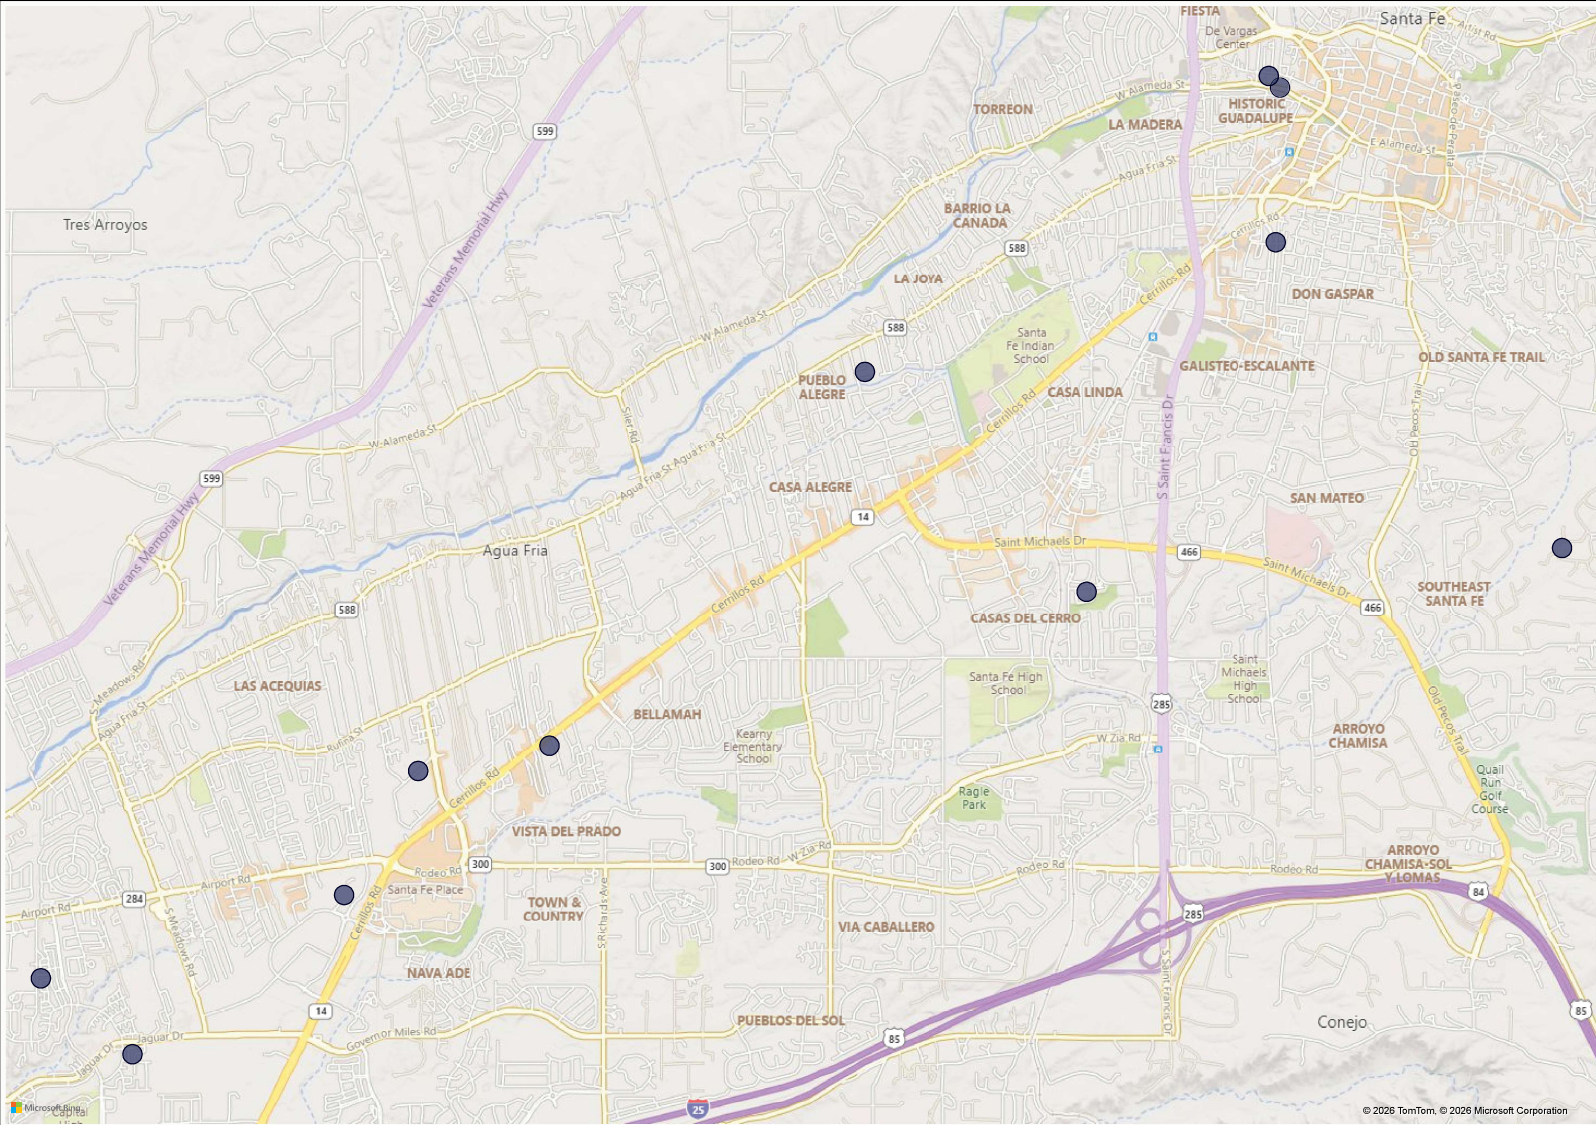

Offense Categories (NIBRS) - Completed

Completion ● COMPLETED

15

MOTOR VEHICLE THEFT

Offense Categories (NIBRS) - Attempted

11 offenses mapped.

4 offenses not mapped due to missing and/or incomplete geographic information. Offenses are still counted in other visuals.

Santa Fe Crime Map

Adult / Juvenile:

All

Map Status:

All

District:

All

Zone: