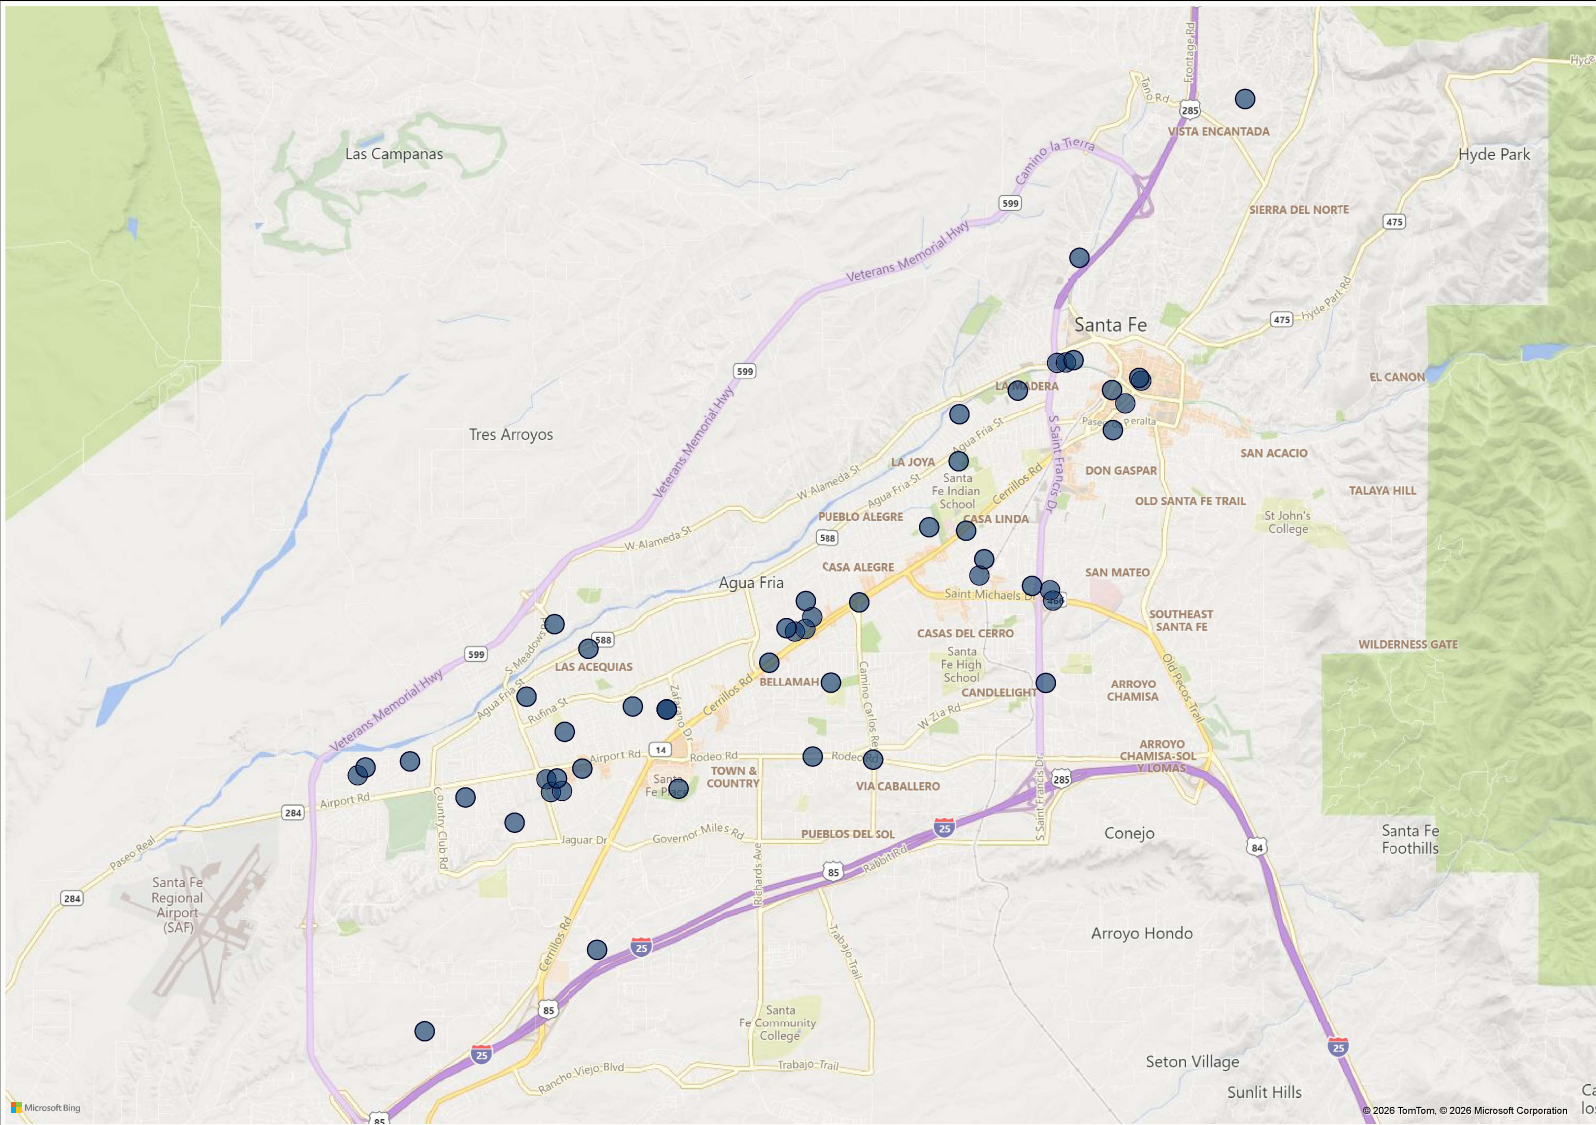

Offense Categories (NIBRS) - Completed

Completion ● COMPLETED

136

ASSAULT

Offense Categories (NIBRS) - Attempted

78 offenses mapped.

58 offenses not mapped due to missing and/or incomplete geographic information. Offenses are still counted in other visuals.

Santa Fe Crime Map

Adult / Juvenile:

All

Map Status:

All

District:

All

Zone: