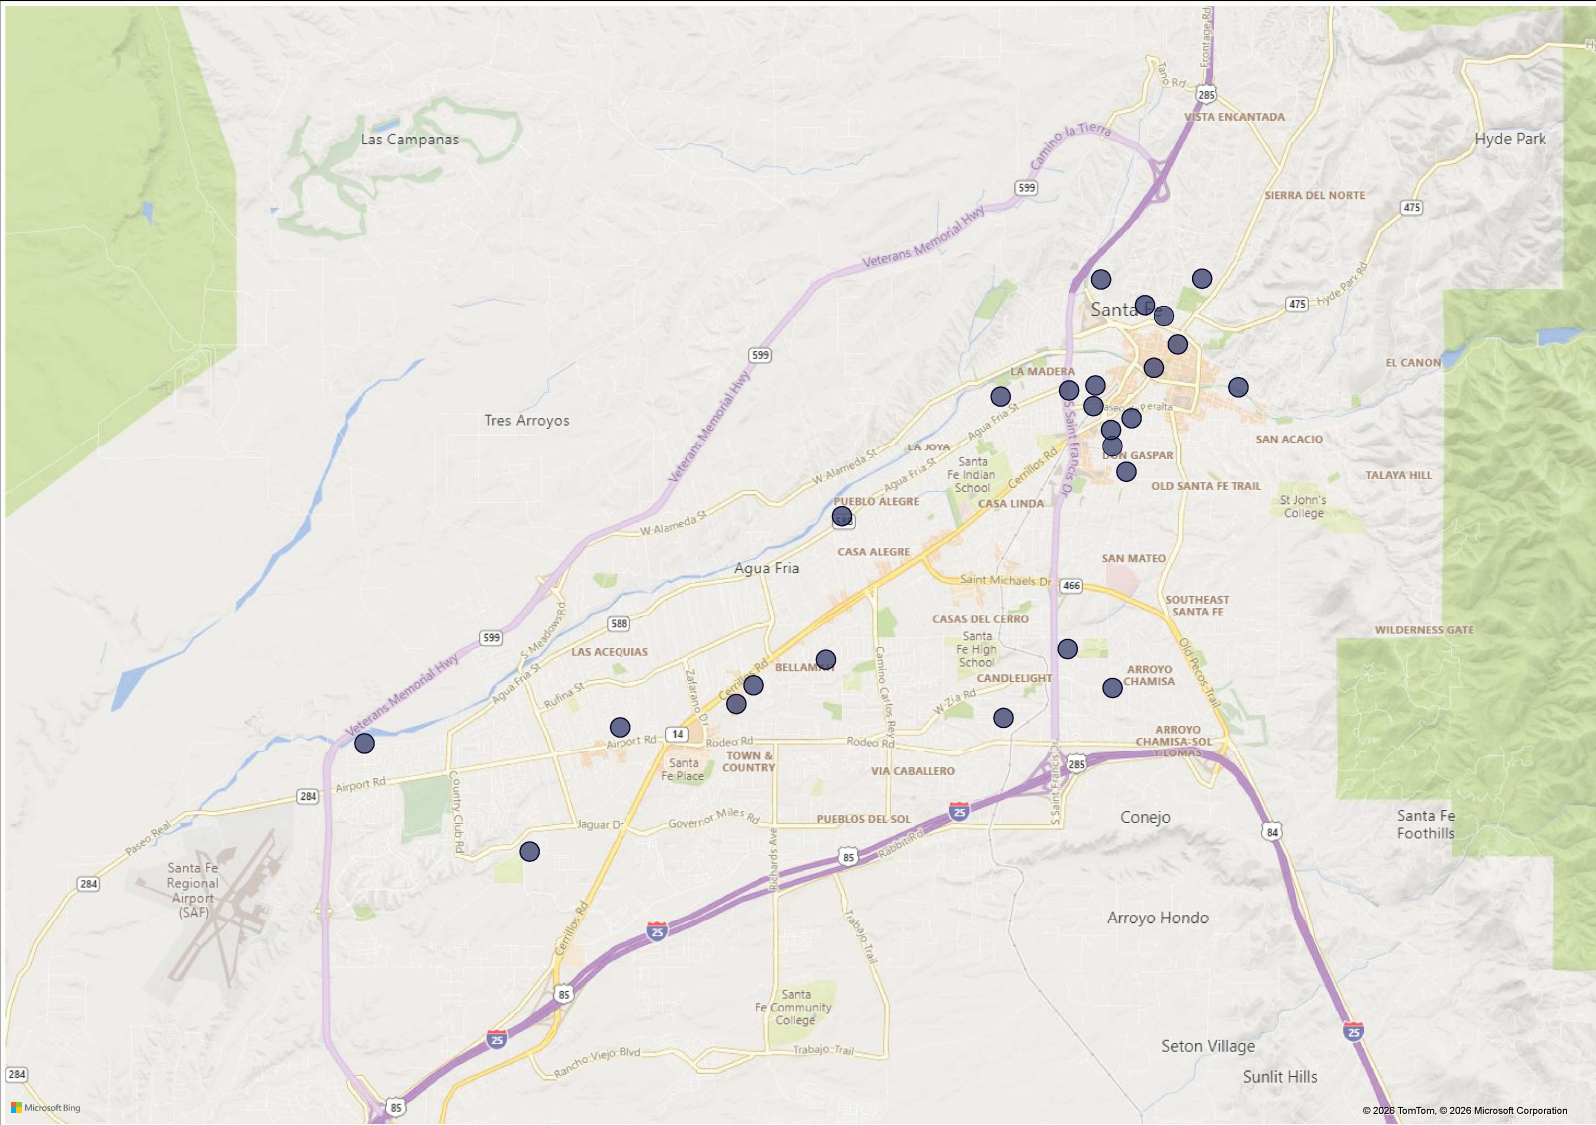

THEFT FROM MOTOR VEHL...

Address:

All

Completion:

All

Reset Filters

Total Offenses

42

Total Incidents (May be Inclusive of Multiple Offenses)

42

Offense Categories (NIBRS) - Completed

Completion ● COMPLETED

42

THEFT FROM MOTOR VEHICLE

Offense Categories (NIBRS) - Attempted

25 offenses mapped.

17 offenses not mapped due to missing and/or incomplete geographic information. Offenses are still counted in other visuals.