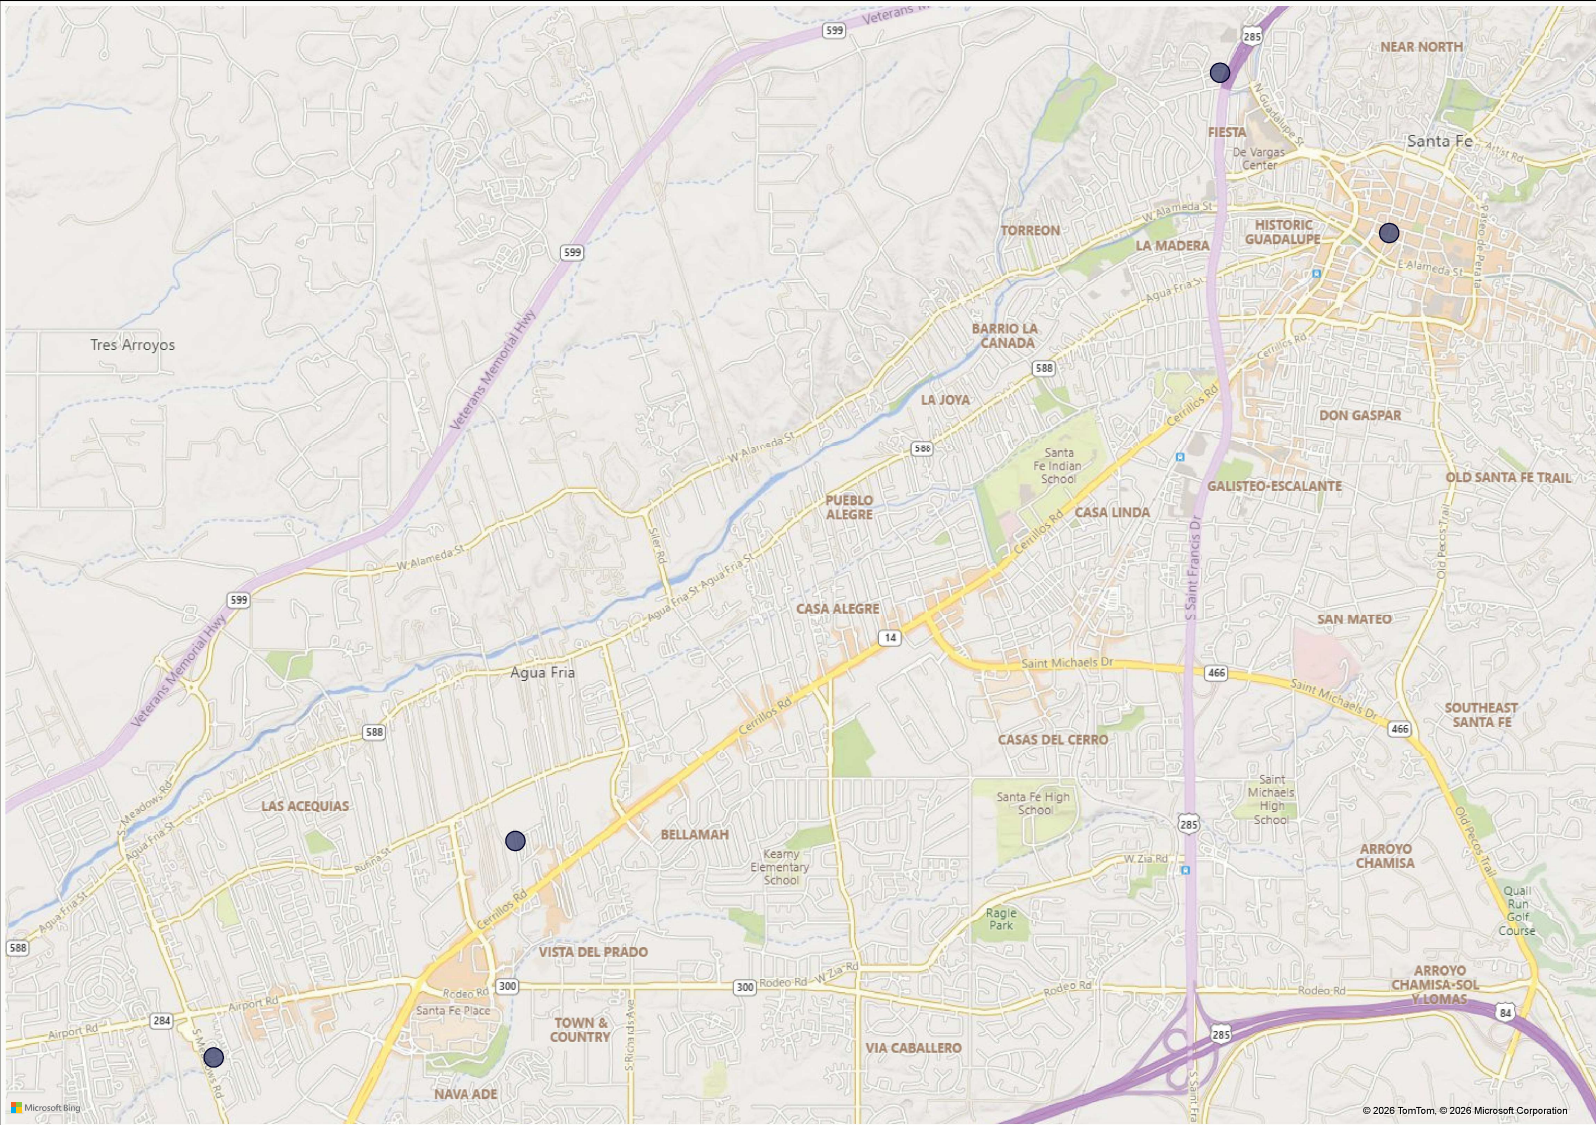

7

Offense Categories (NIBRS) - Completed

Completion ● COMPLETED

7

SEX OFFENSES

Offense Categories (NIBRS) - Attempted

4 offenses mapped.

3 offenses not mapped due to missing and/or incomplete geographic information. Offenses are still counted in other visuals.

Santa Fe Crime Map

Adult / Juvenile:
All

Map Status: All
District: All
Zone: All
Sector: All

Occurred From Created Date:
Last 1 Months (Calen...
4/1/2026 - 4/30/2026

Switch Map Style
(Heat/Point Map)

NIBRS Code: All
NIBRS Offense: All
Offense Description: All
Offense Category: ARSON
Address: All
Completion: All