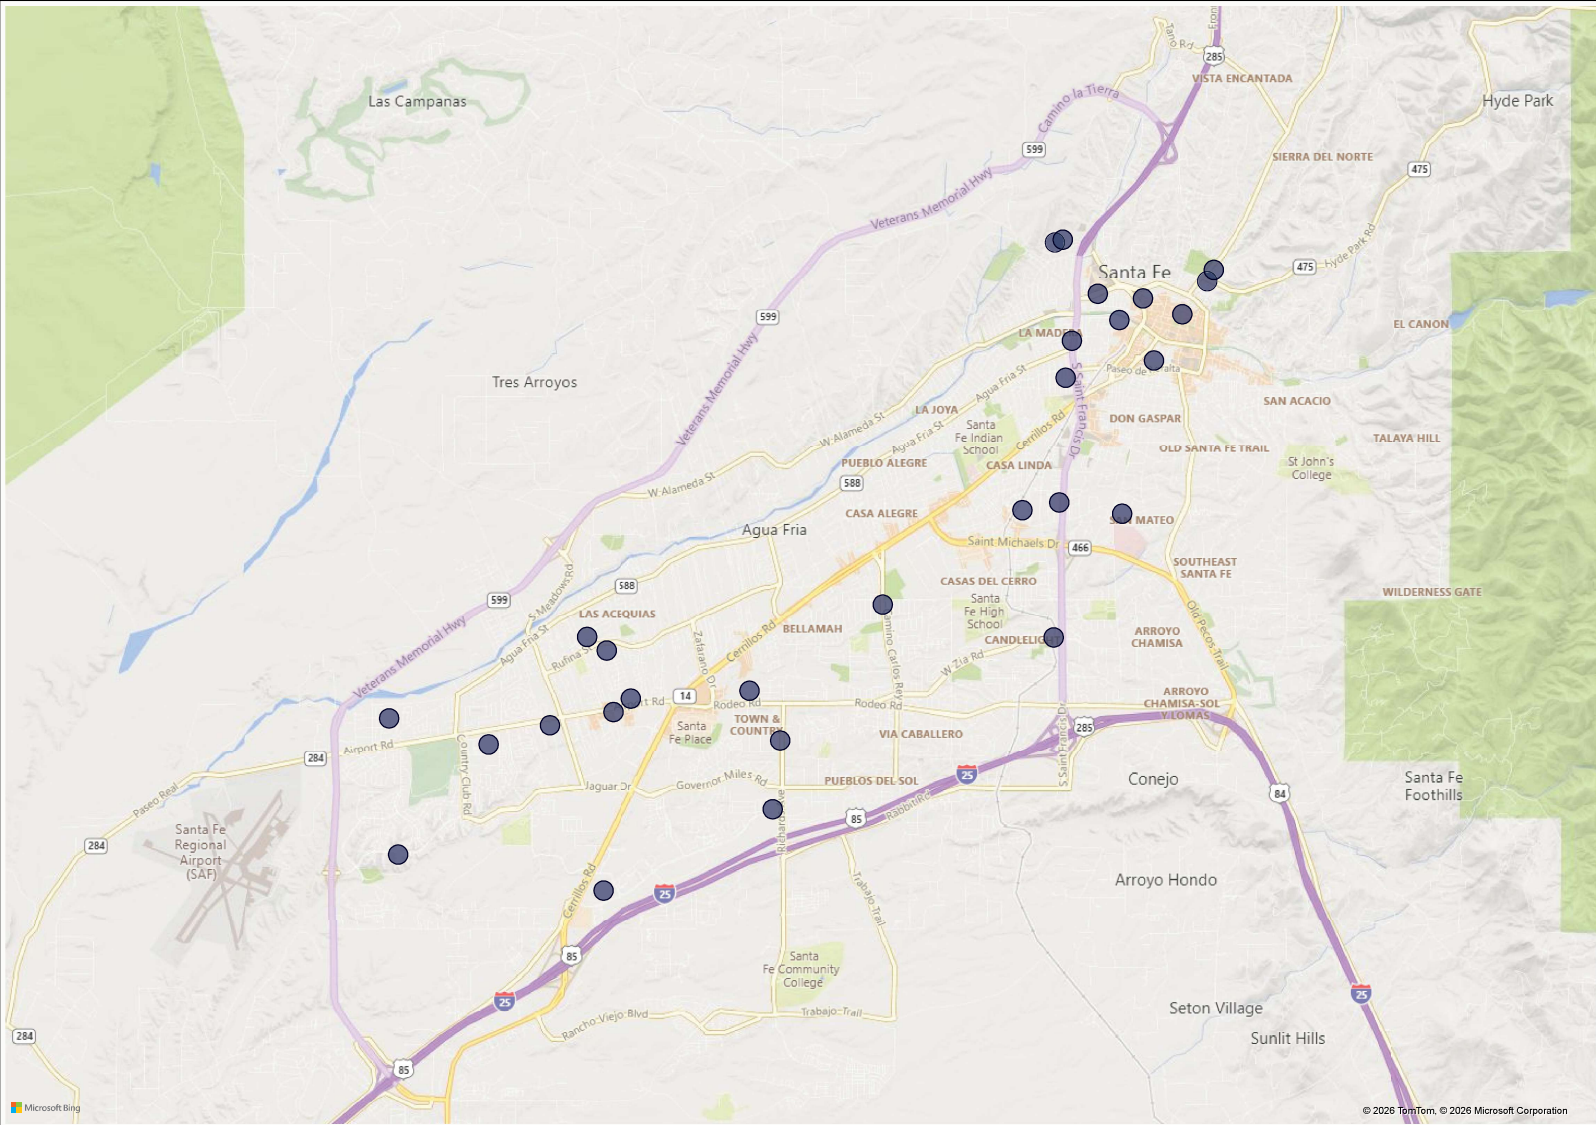

Offense Categories (NIBRS) - Completed

Completion ● COMPLETED

37

BURGLARY/BREAKING & ENTERING

Offense Categories (NIBRS) - Attempted

Completion ● ATTEMPTED

4

BURGLARY/BREAKING & ENTERING

28 offenses mapped.

13 offenses not mapped due to missing and/or incomplete geographic information. Offenses are still counted in other visuals.

Santa Fe Crime Map

Adult / Juvenile:

All

Map Status:

All

District: