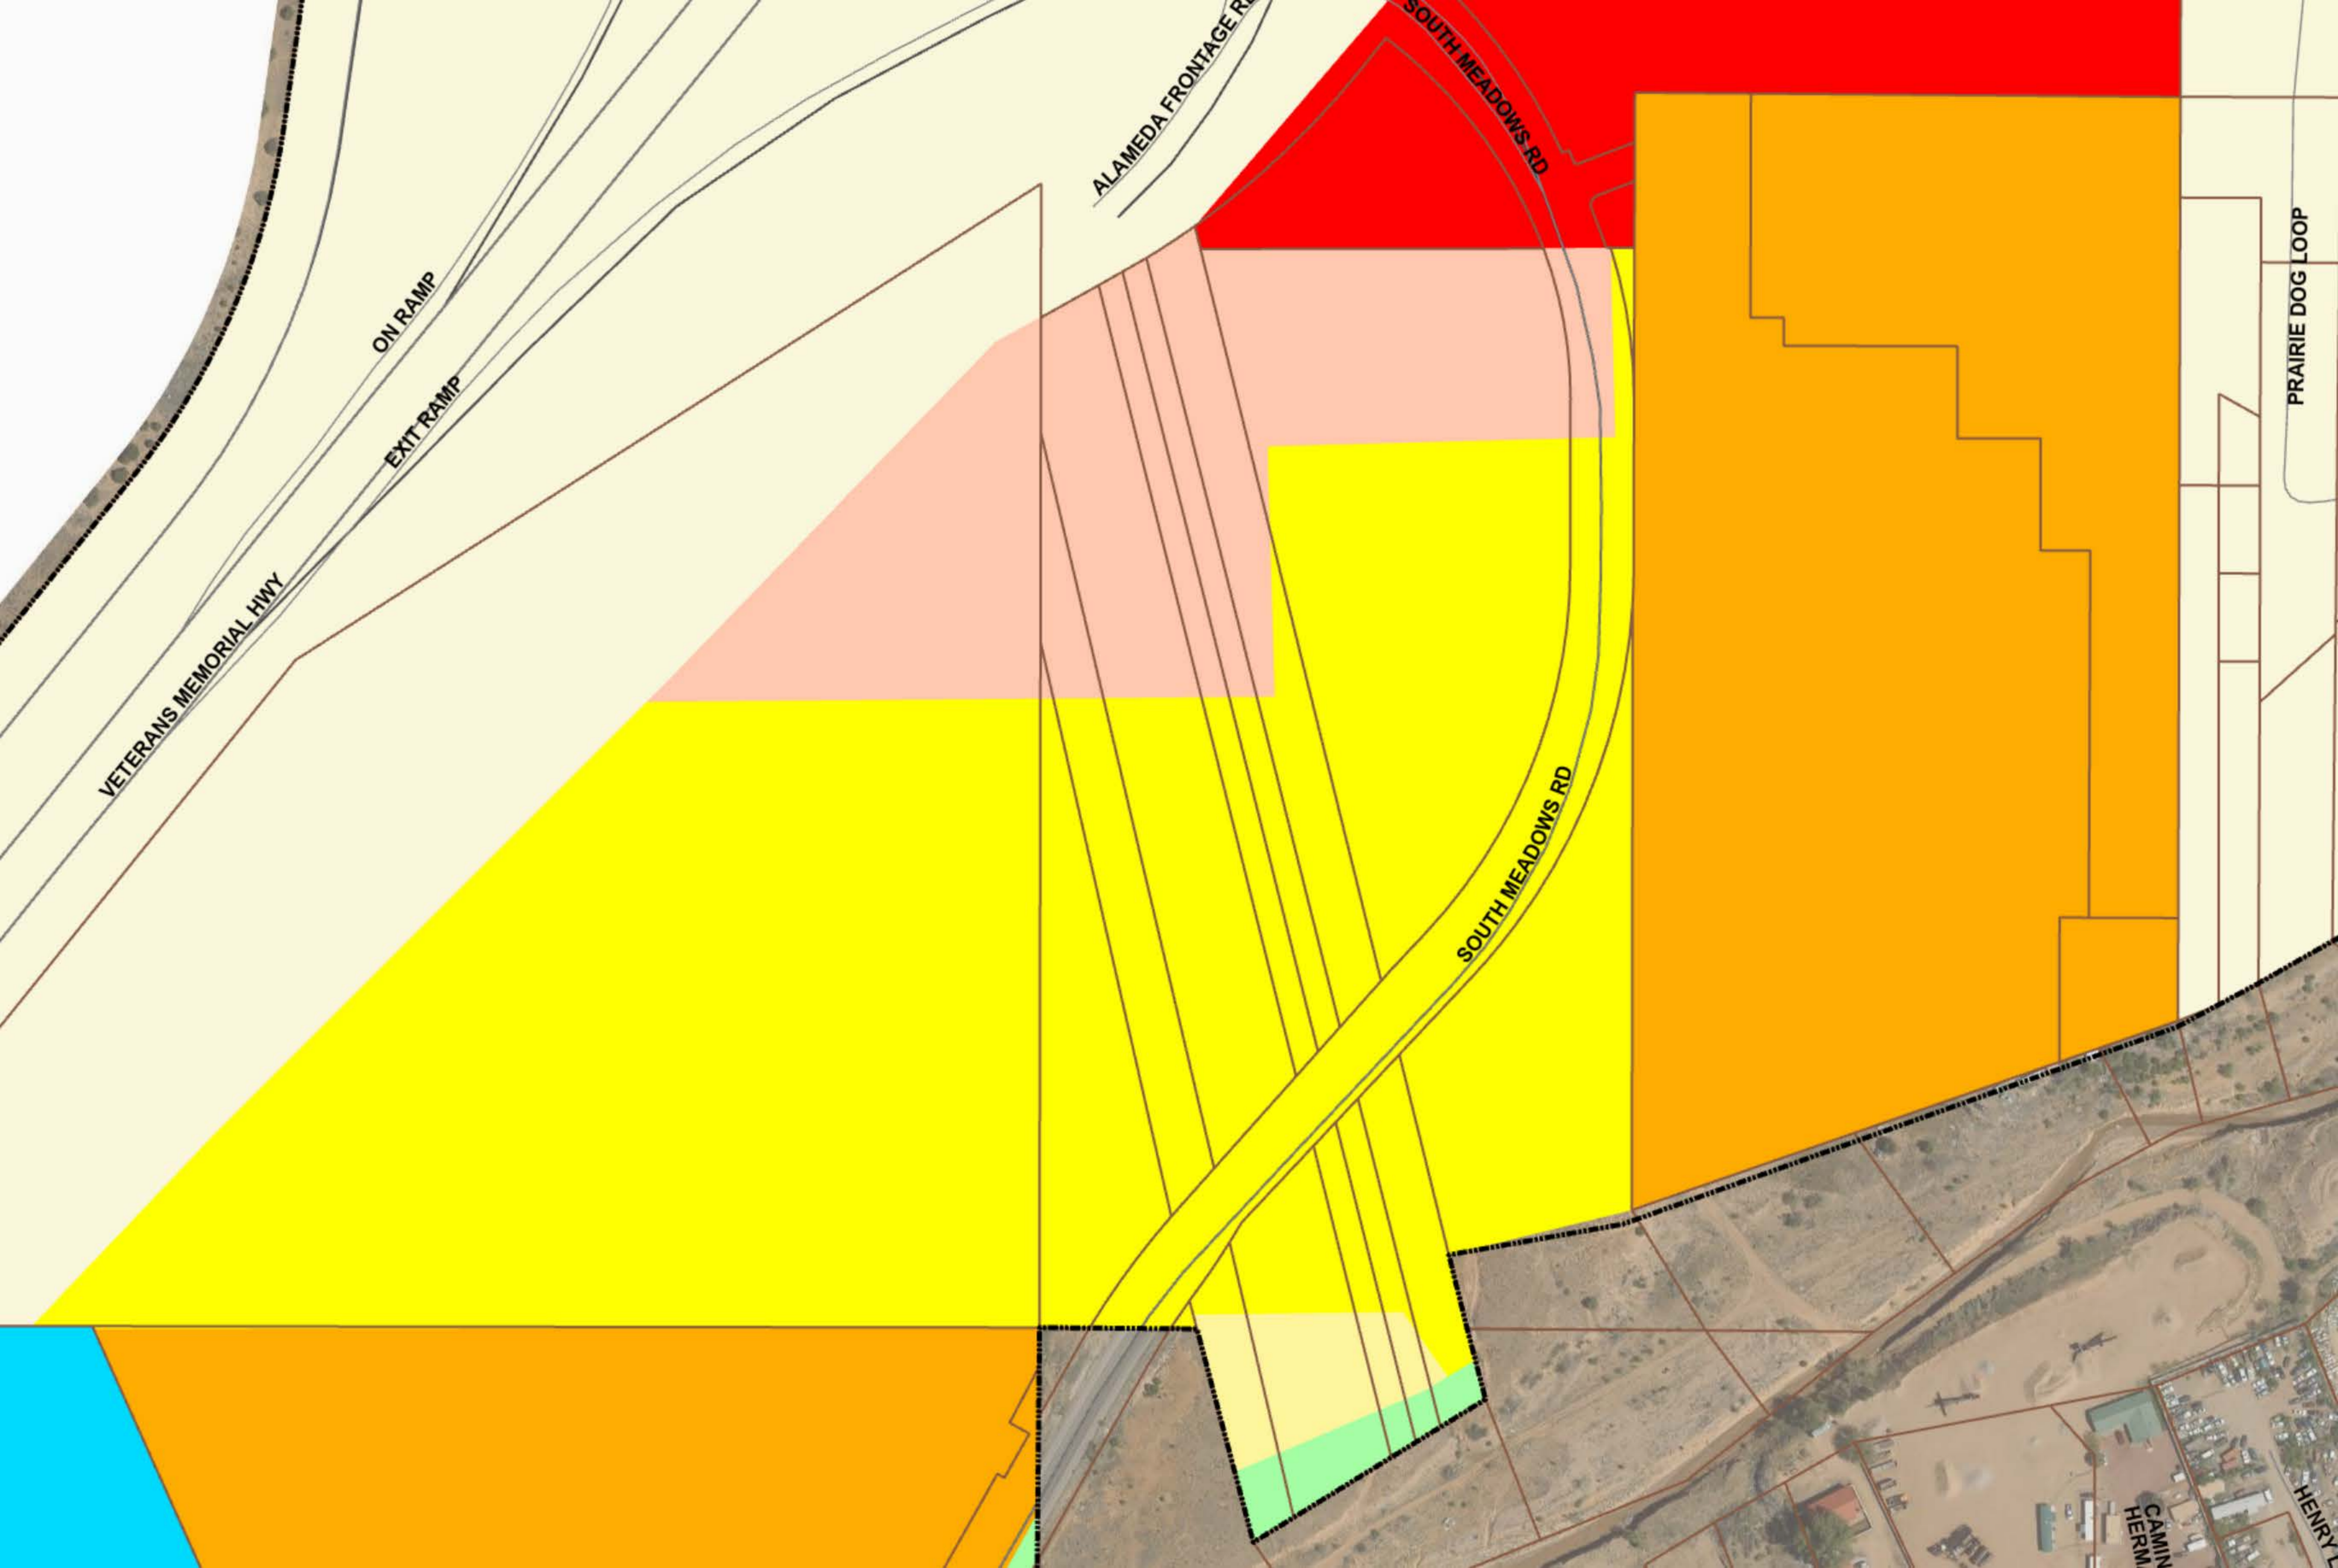

City of Santa Fe, New Mexico

Attachment B

Maps & Photos

- 1. Future Land Use**
- 2. Current Zoning**
- 3. Aerial Photos**
- 4. Topography**
- 5. Utility Connections**
- 6. Vicinity Map**

VETERANS MEMORIAL HWY

ON RAMP

EXIT RAMP

ALAMEDA FRONTAGE RD

SOUTH MEADOWS RD

SOUTH MEADOWS RD

PRAIRIE DOG LOOP

CAMMIN
HERM

HENRY

MONTAGE RD

VETERANS MEMORIAL HWY

ON RAMP

EXIT RAMP

ALAMEDA FROM

SOUTH MEADOWS RD

R1

R3

R3

R3

R21

R21

R21

CAMINO
HERMA

Veterans Memorial Hwy

2200