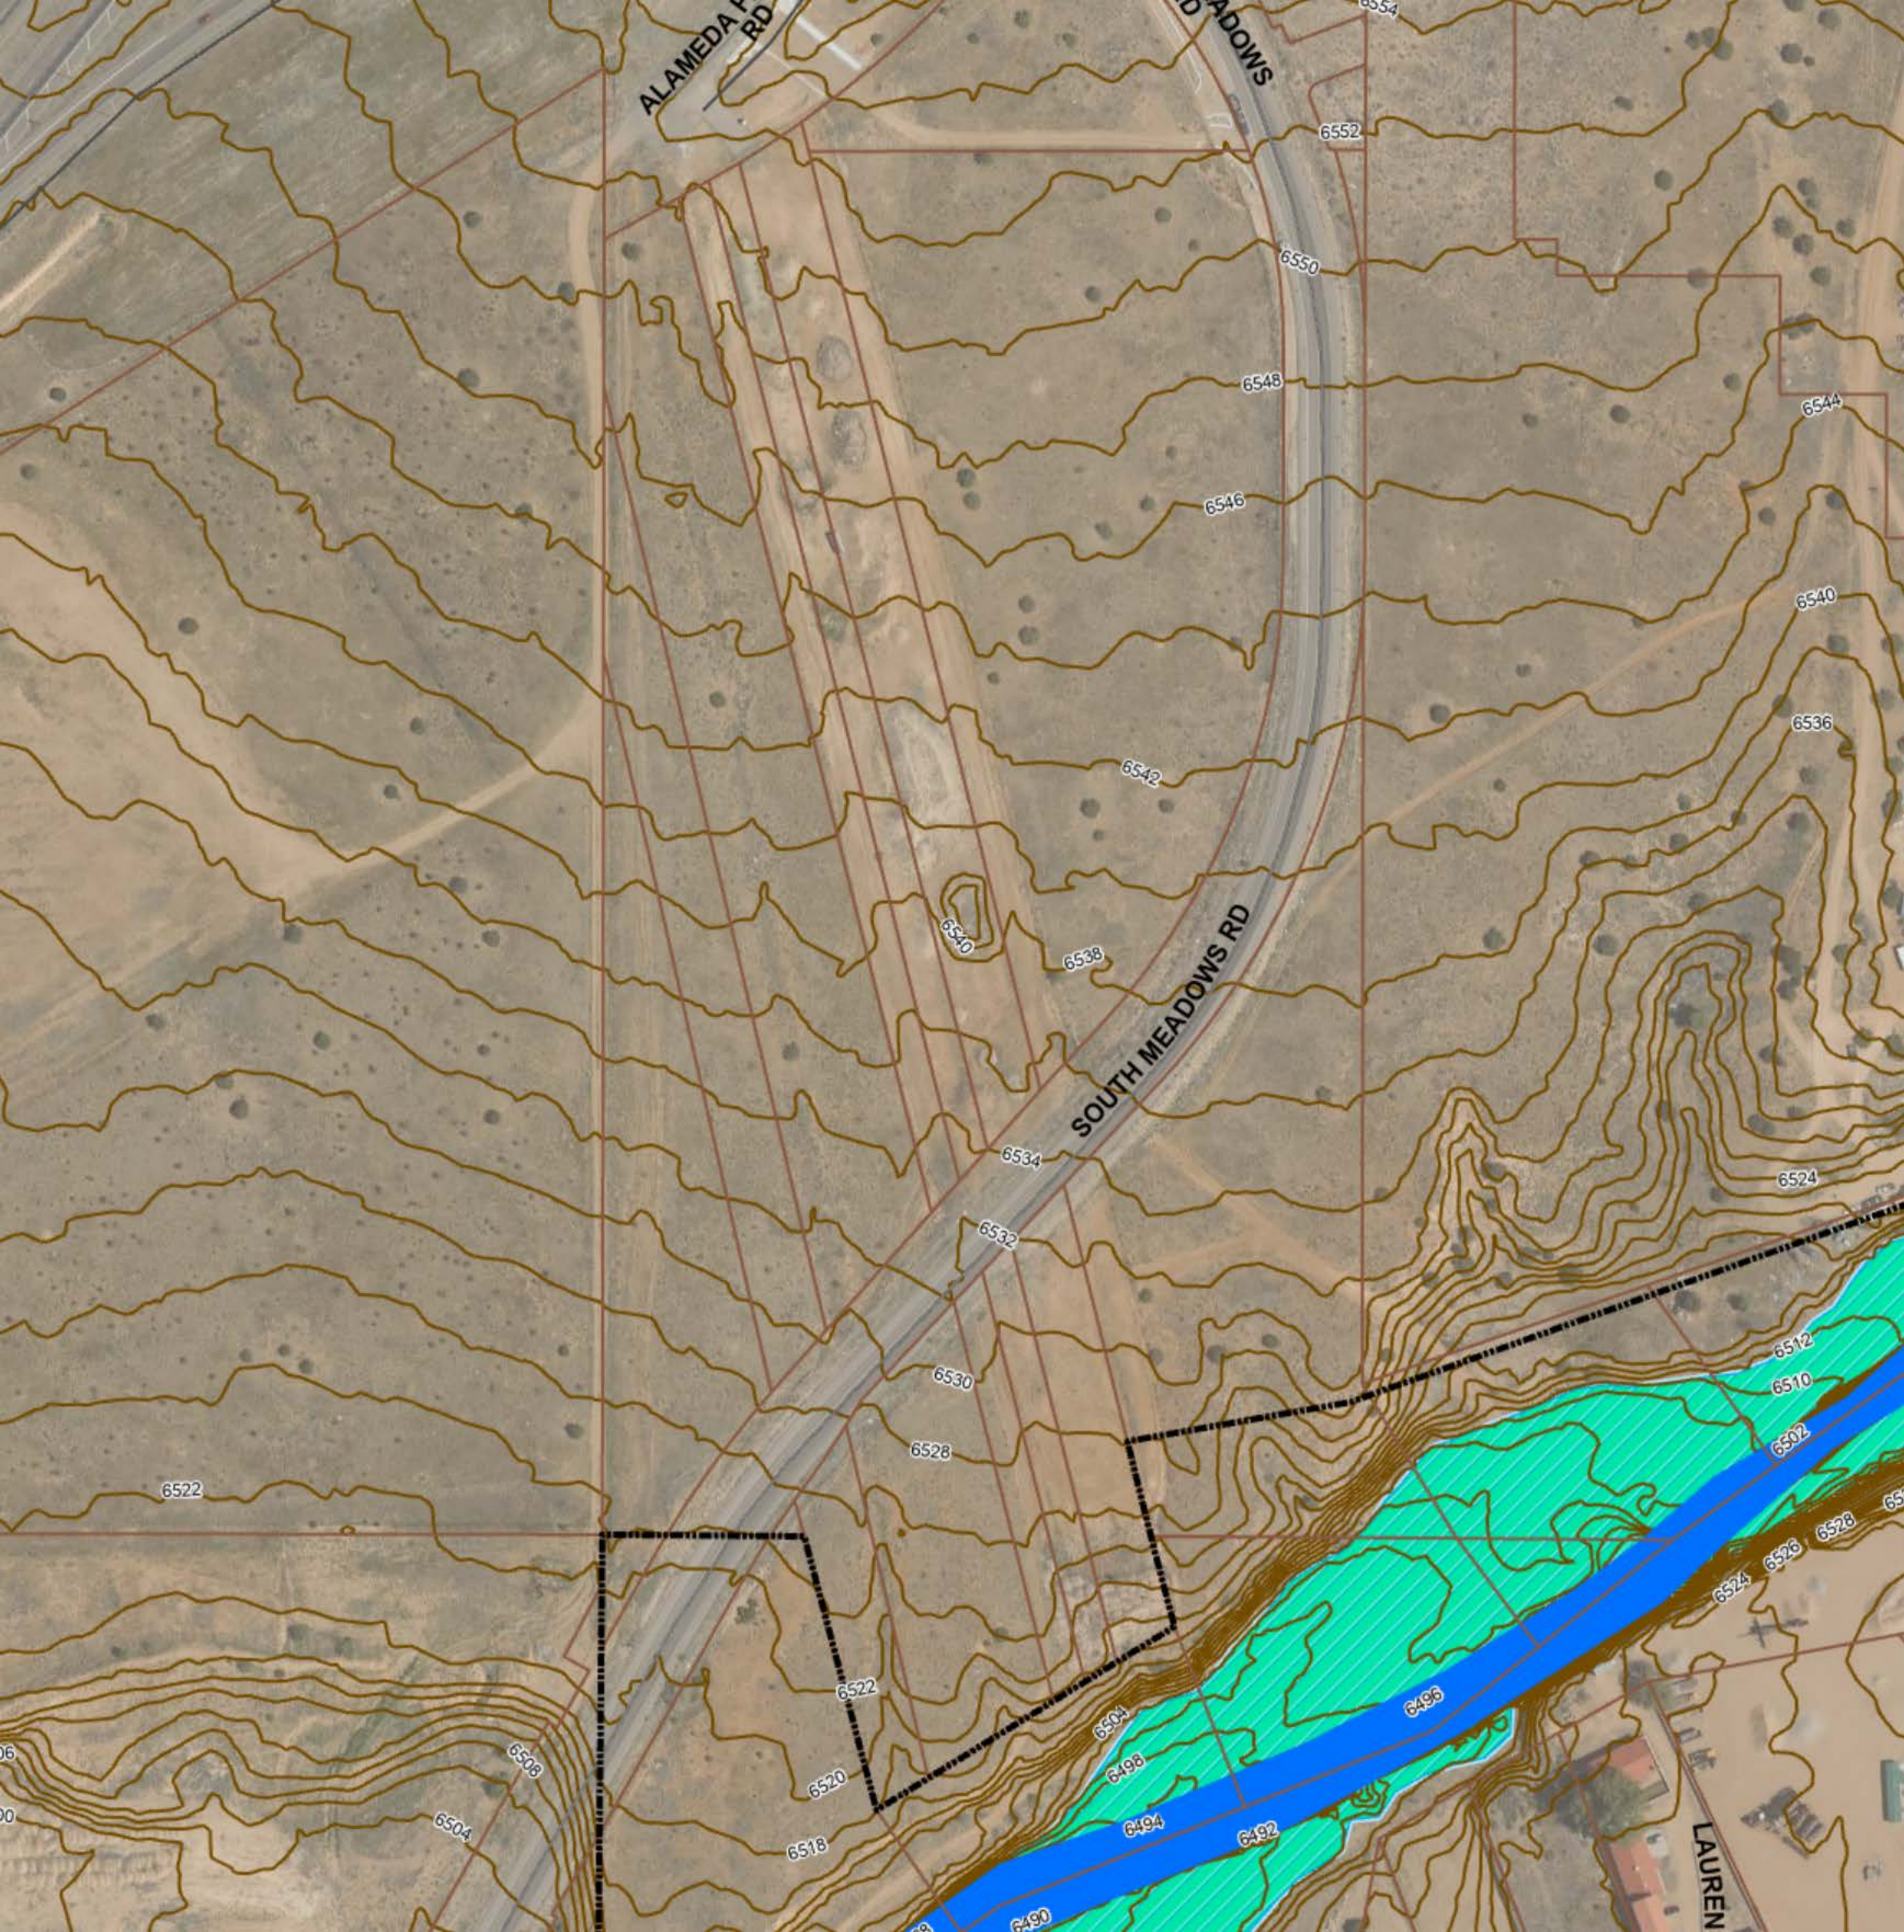

ON RAMP

EXIT RAMP

ALAMEDA FRONTAGE RD

SOUTH MEADOWS RD

SOUTH MEADOWS RD

PRAIRIE DOG LOOP

CAMMIN
HERM

HENRY

2800

2848

Maplewood Park

South Meadows Apartments

Madera Apartments

Image Landsat / Copernicus

Google Earth

ALAMEDA RD