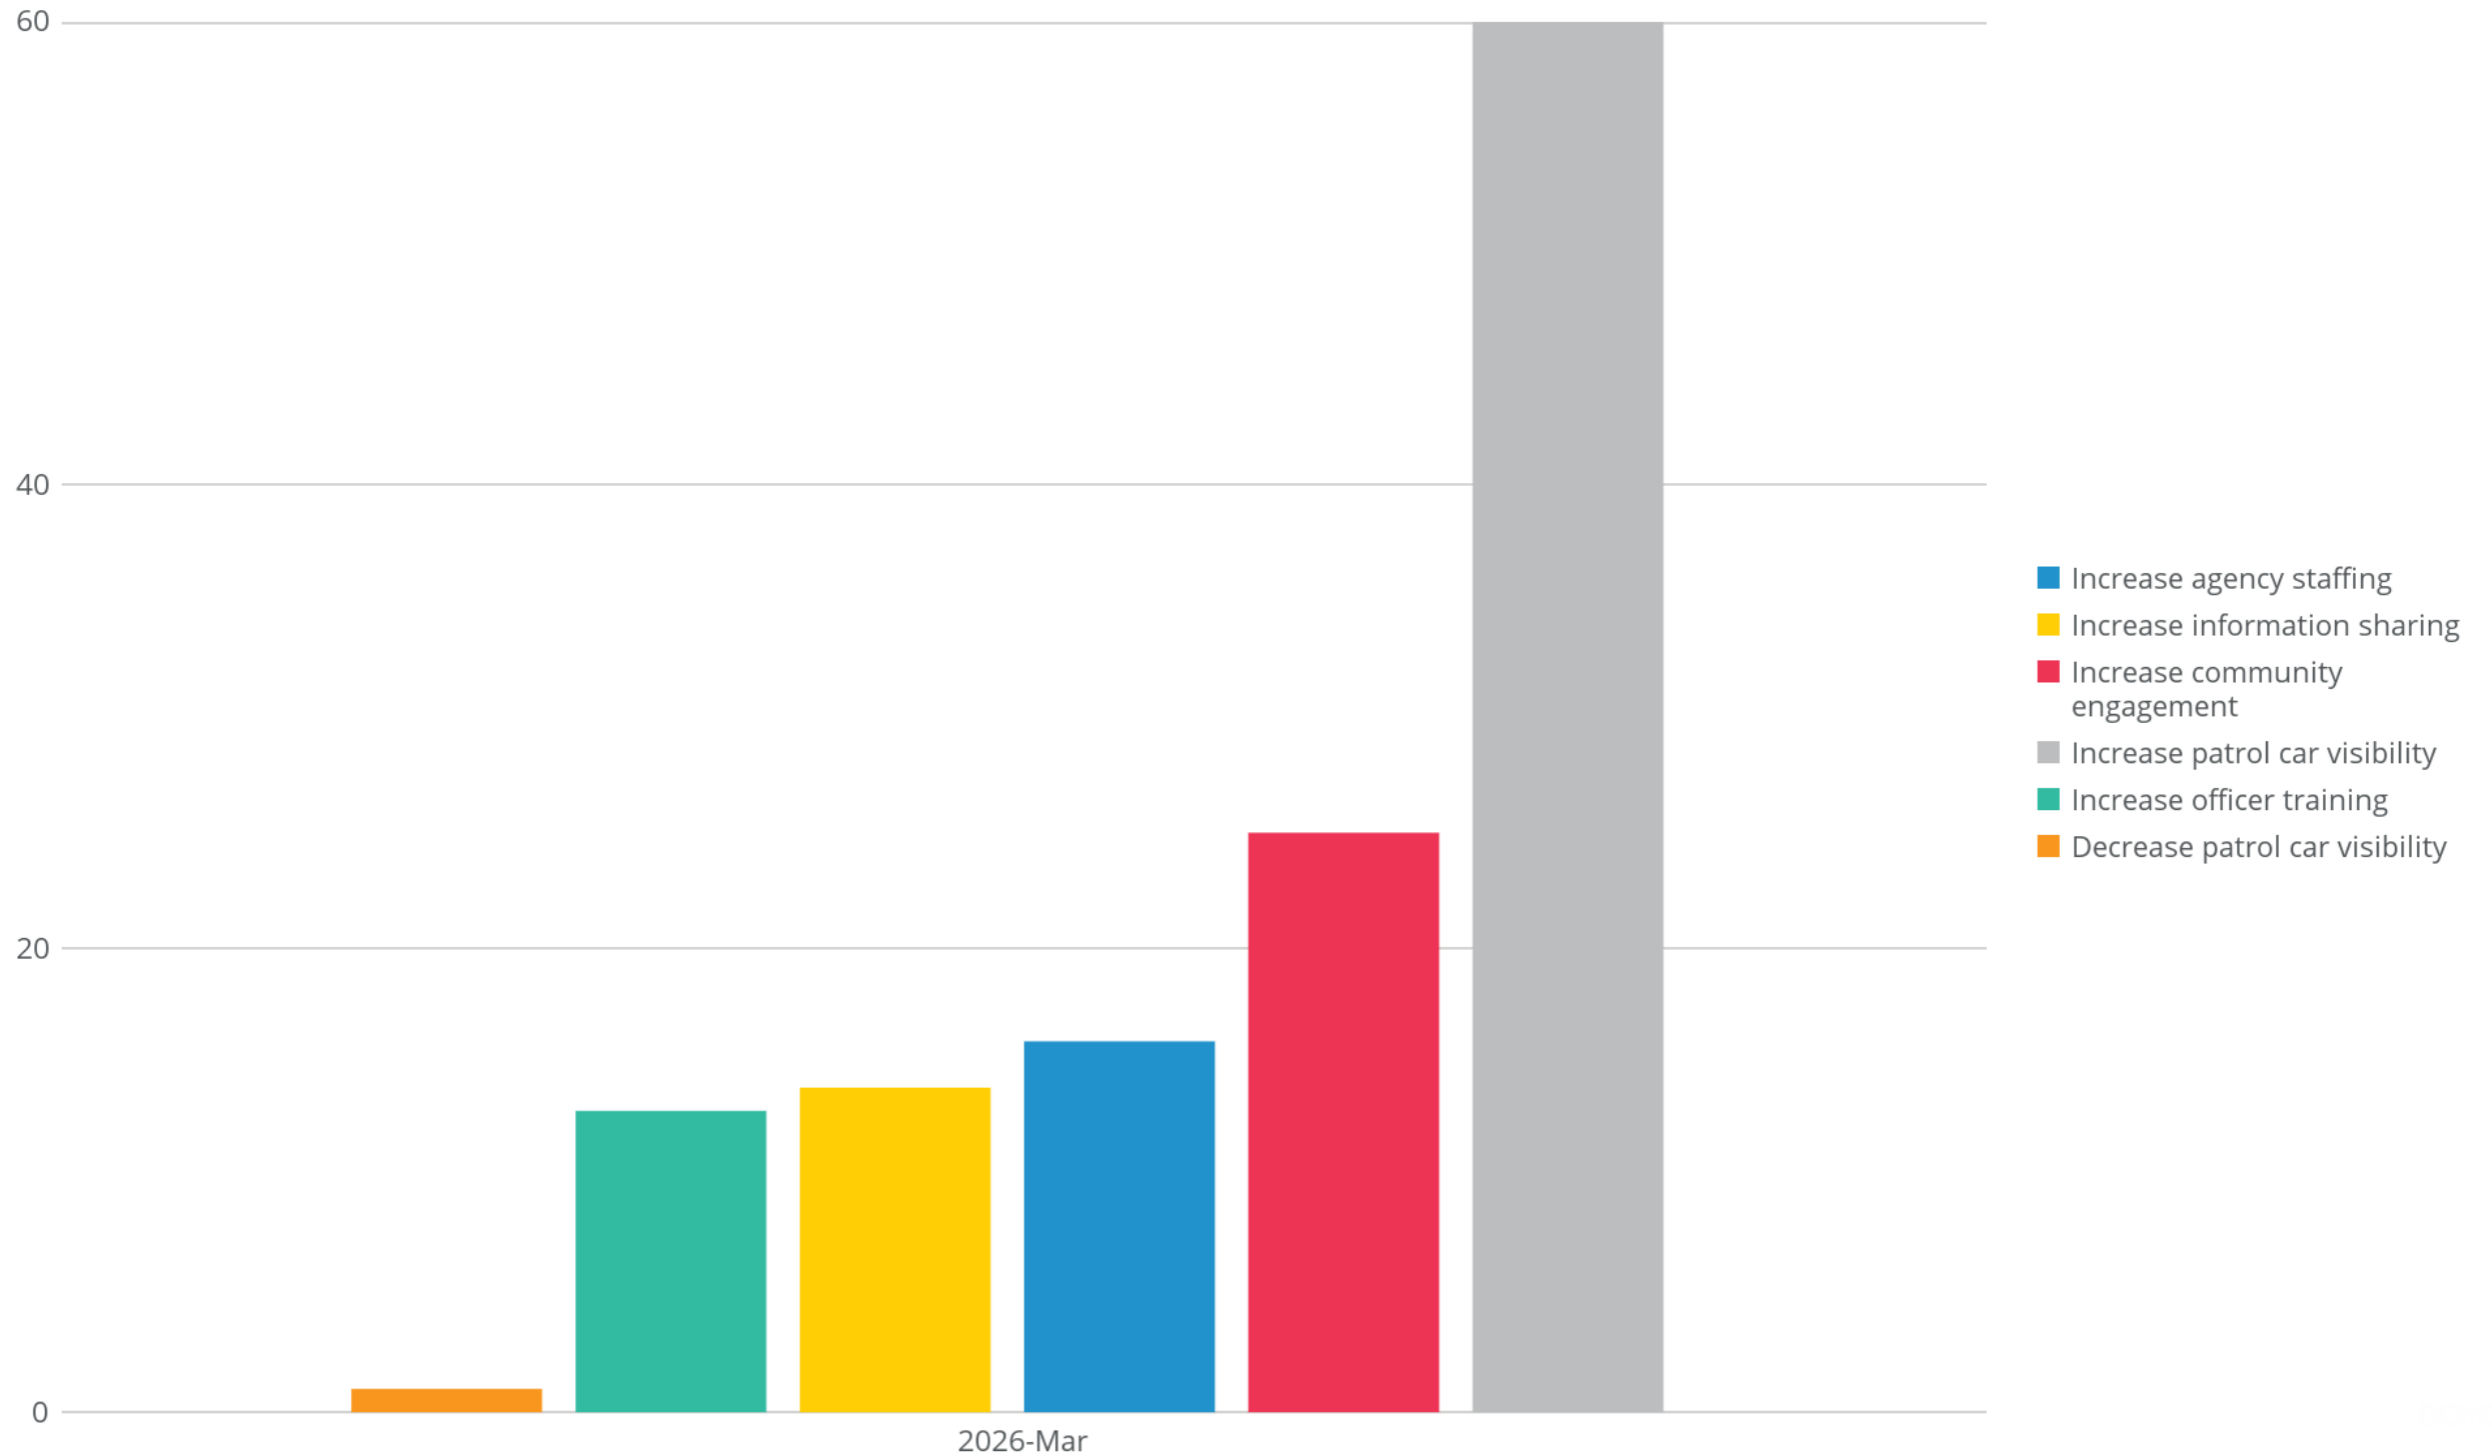

# 255

( Last 30 days vs 60 days ago )

Prior Month 305

↓ -16.39%

# Community Requests

Mar 1, 2026 - Mar 31, 2026, by Month