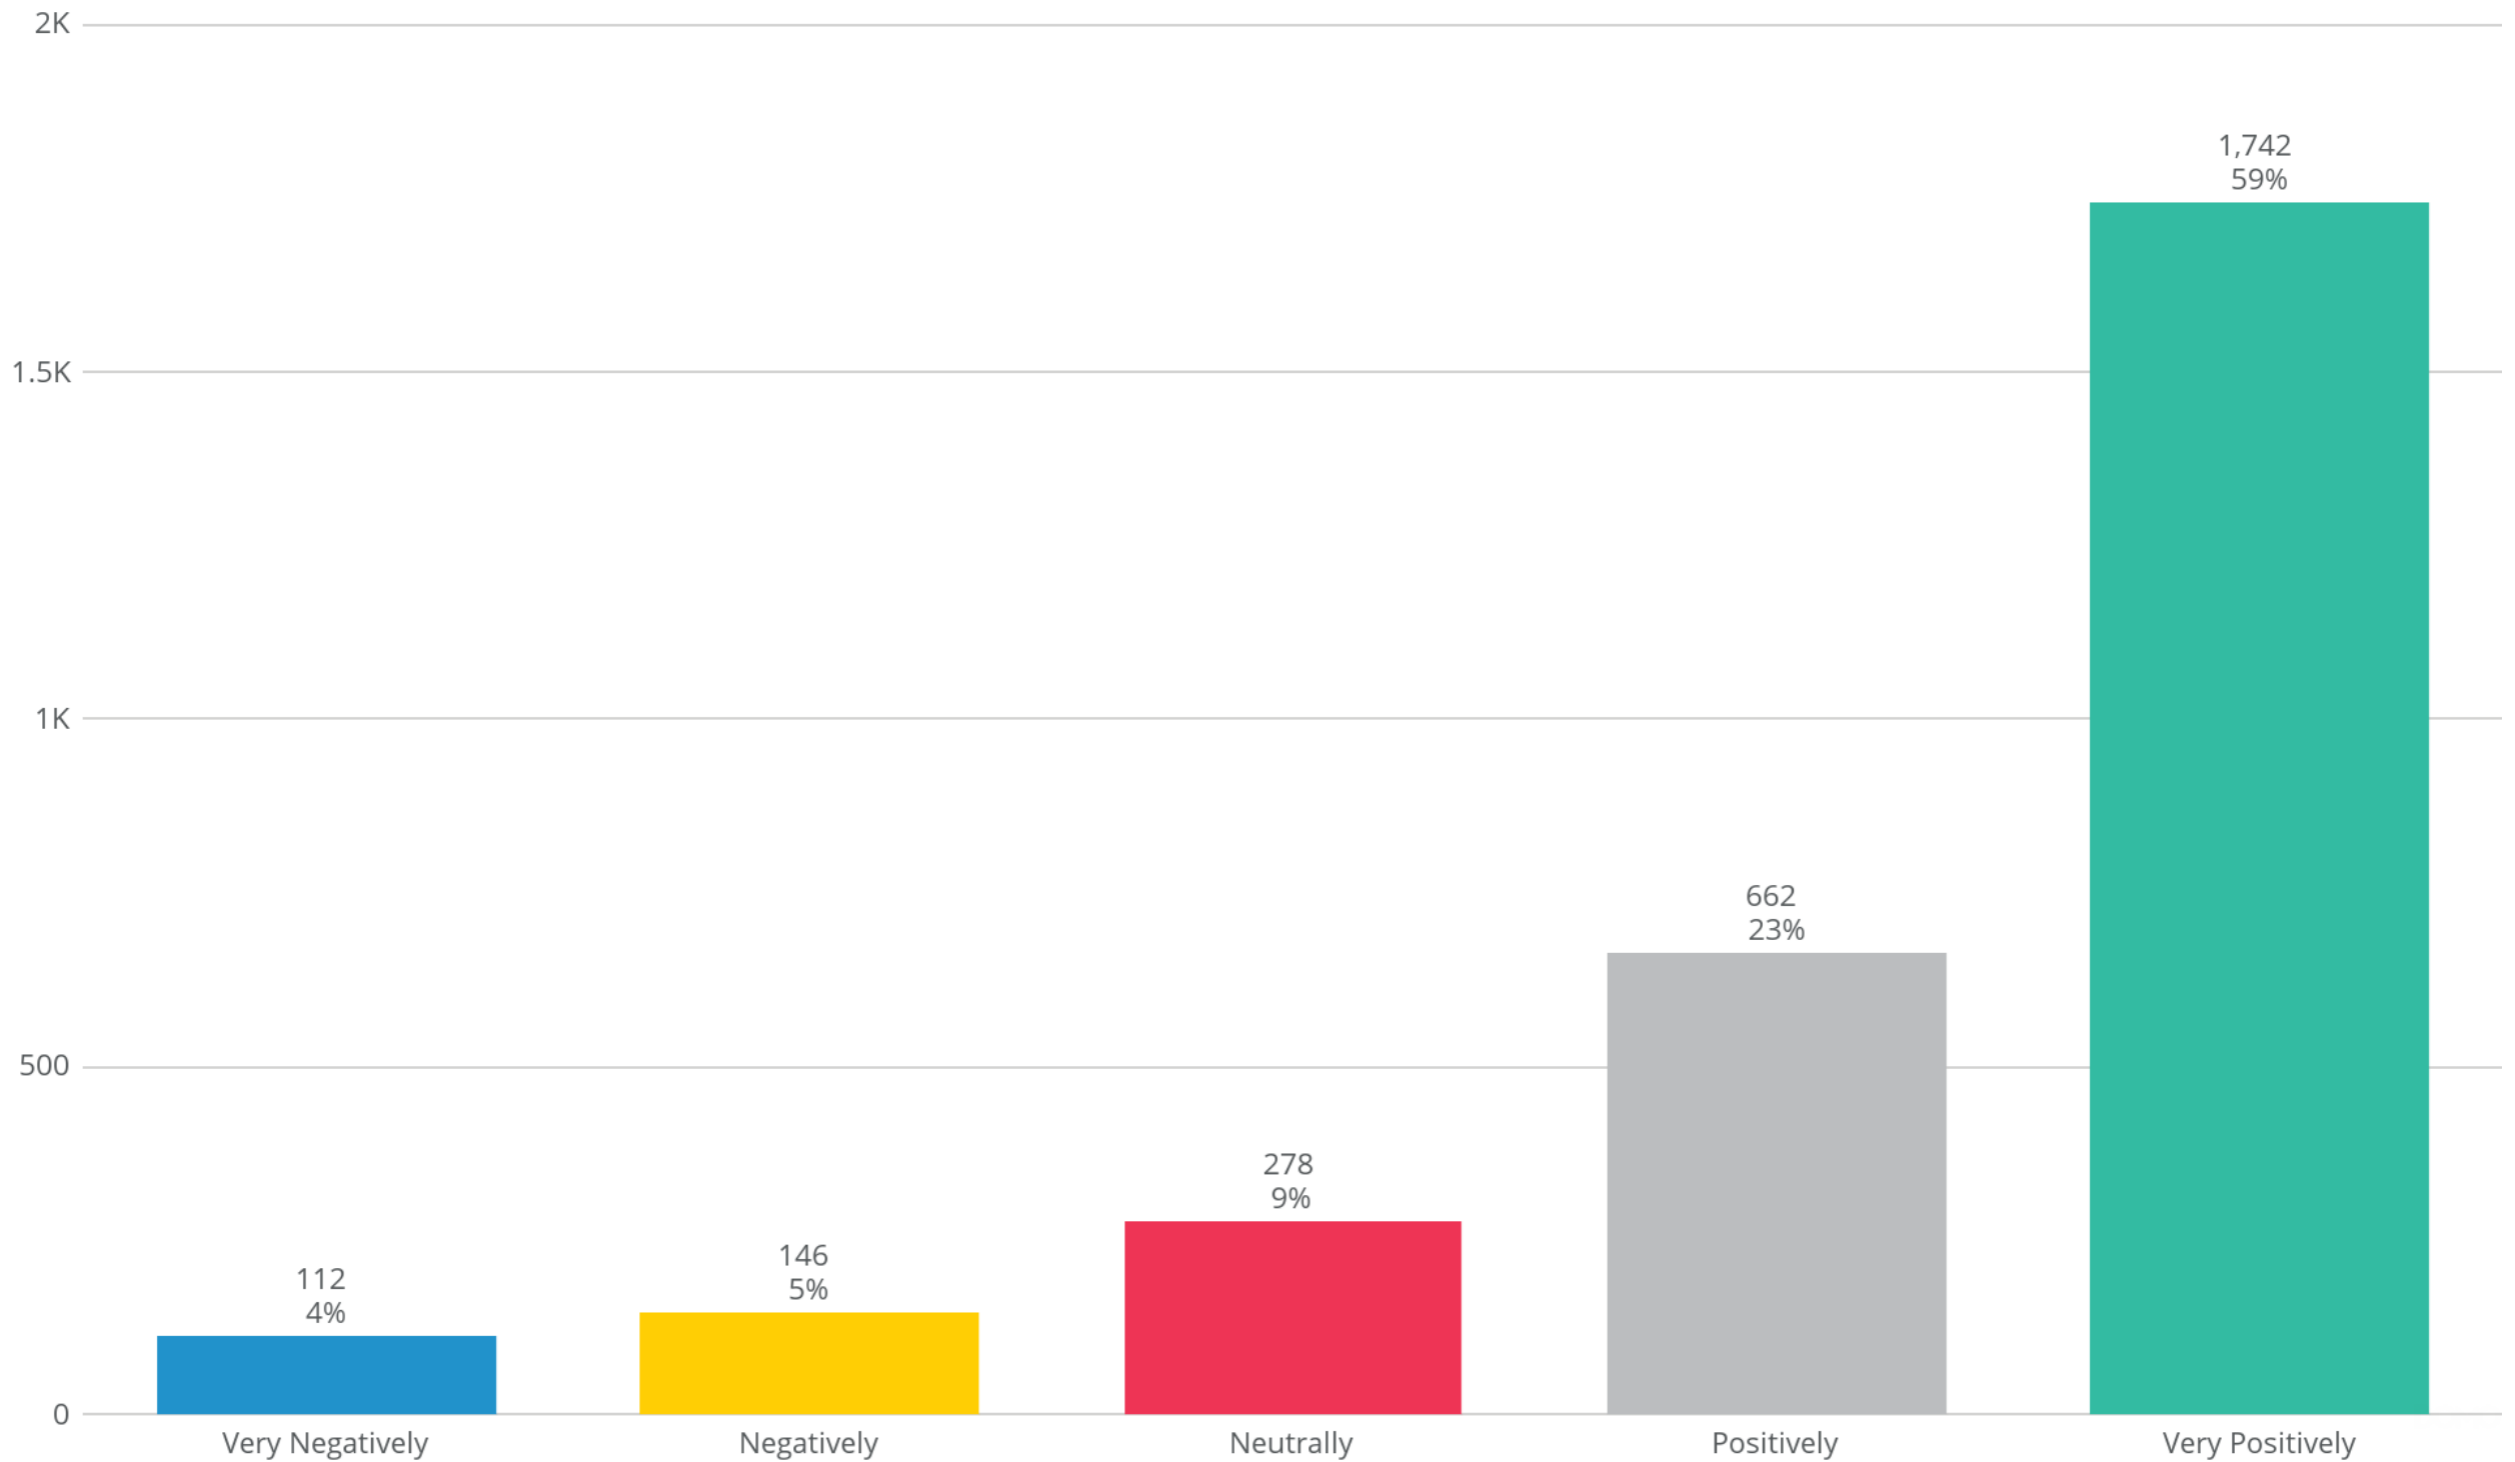

# Based on your interaction, how do you view the Santa Fe Police Department?

Jun 1, 2025 - Mar 31, 2026

# Number of Responses - Month over Month

Last 30 Days

## Number of Responses