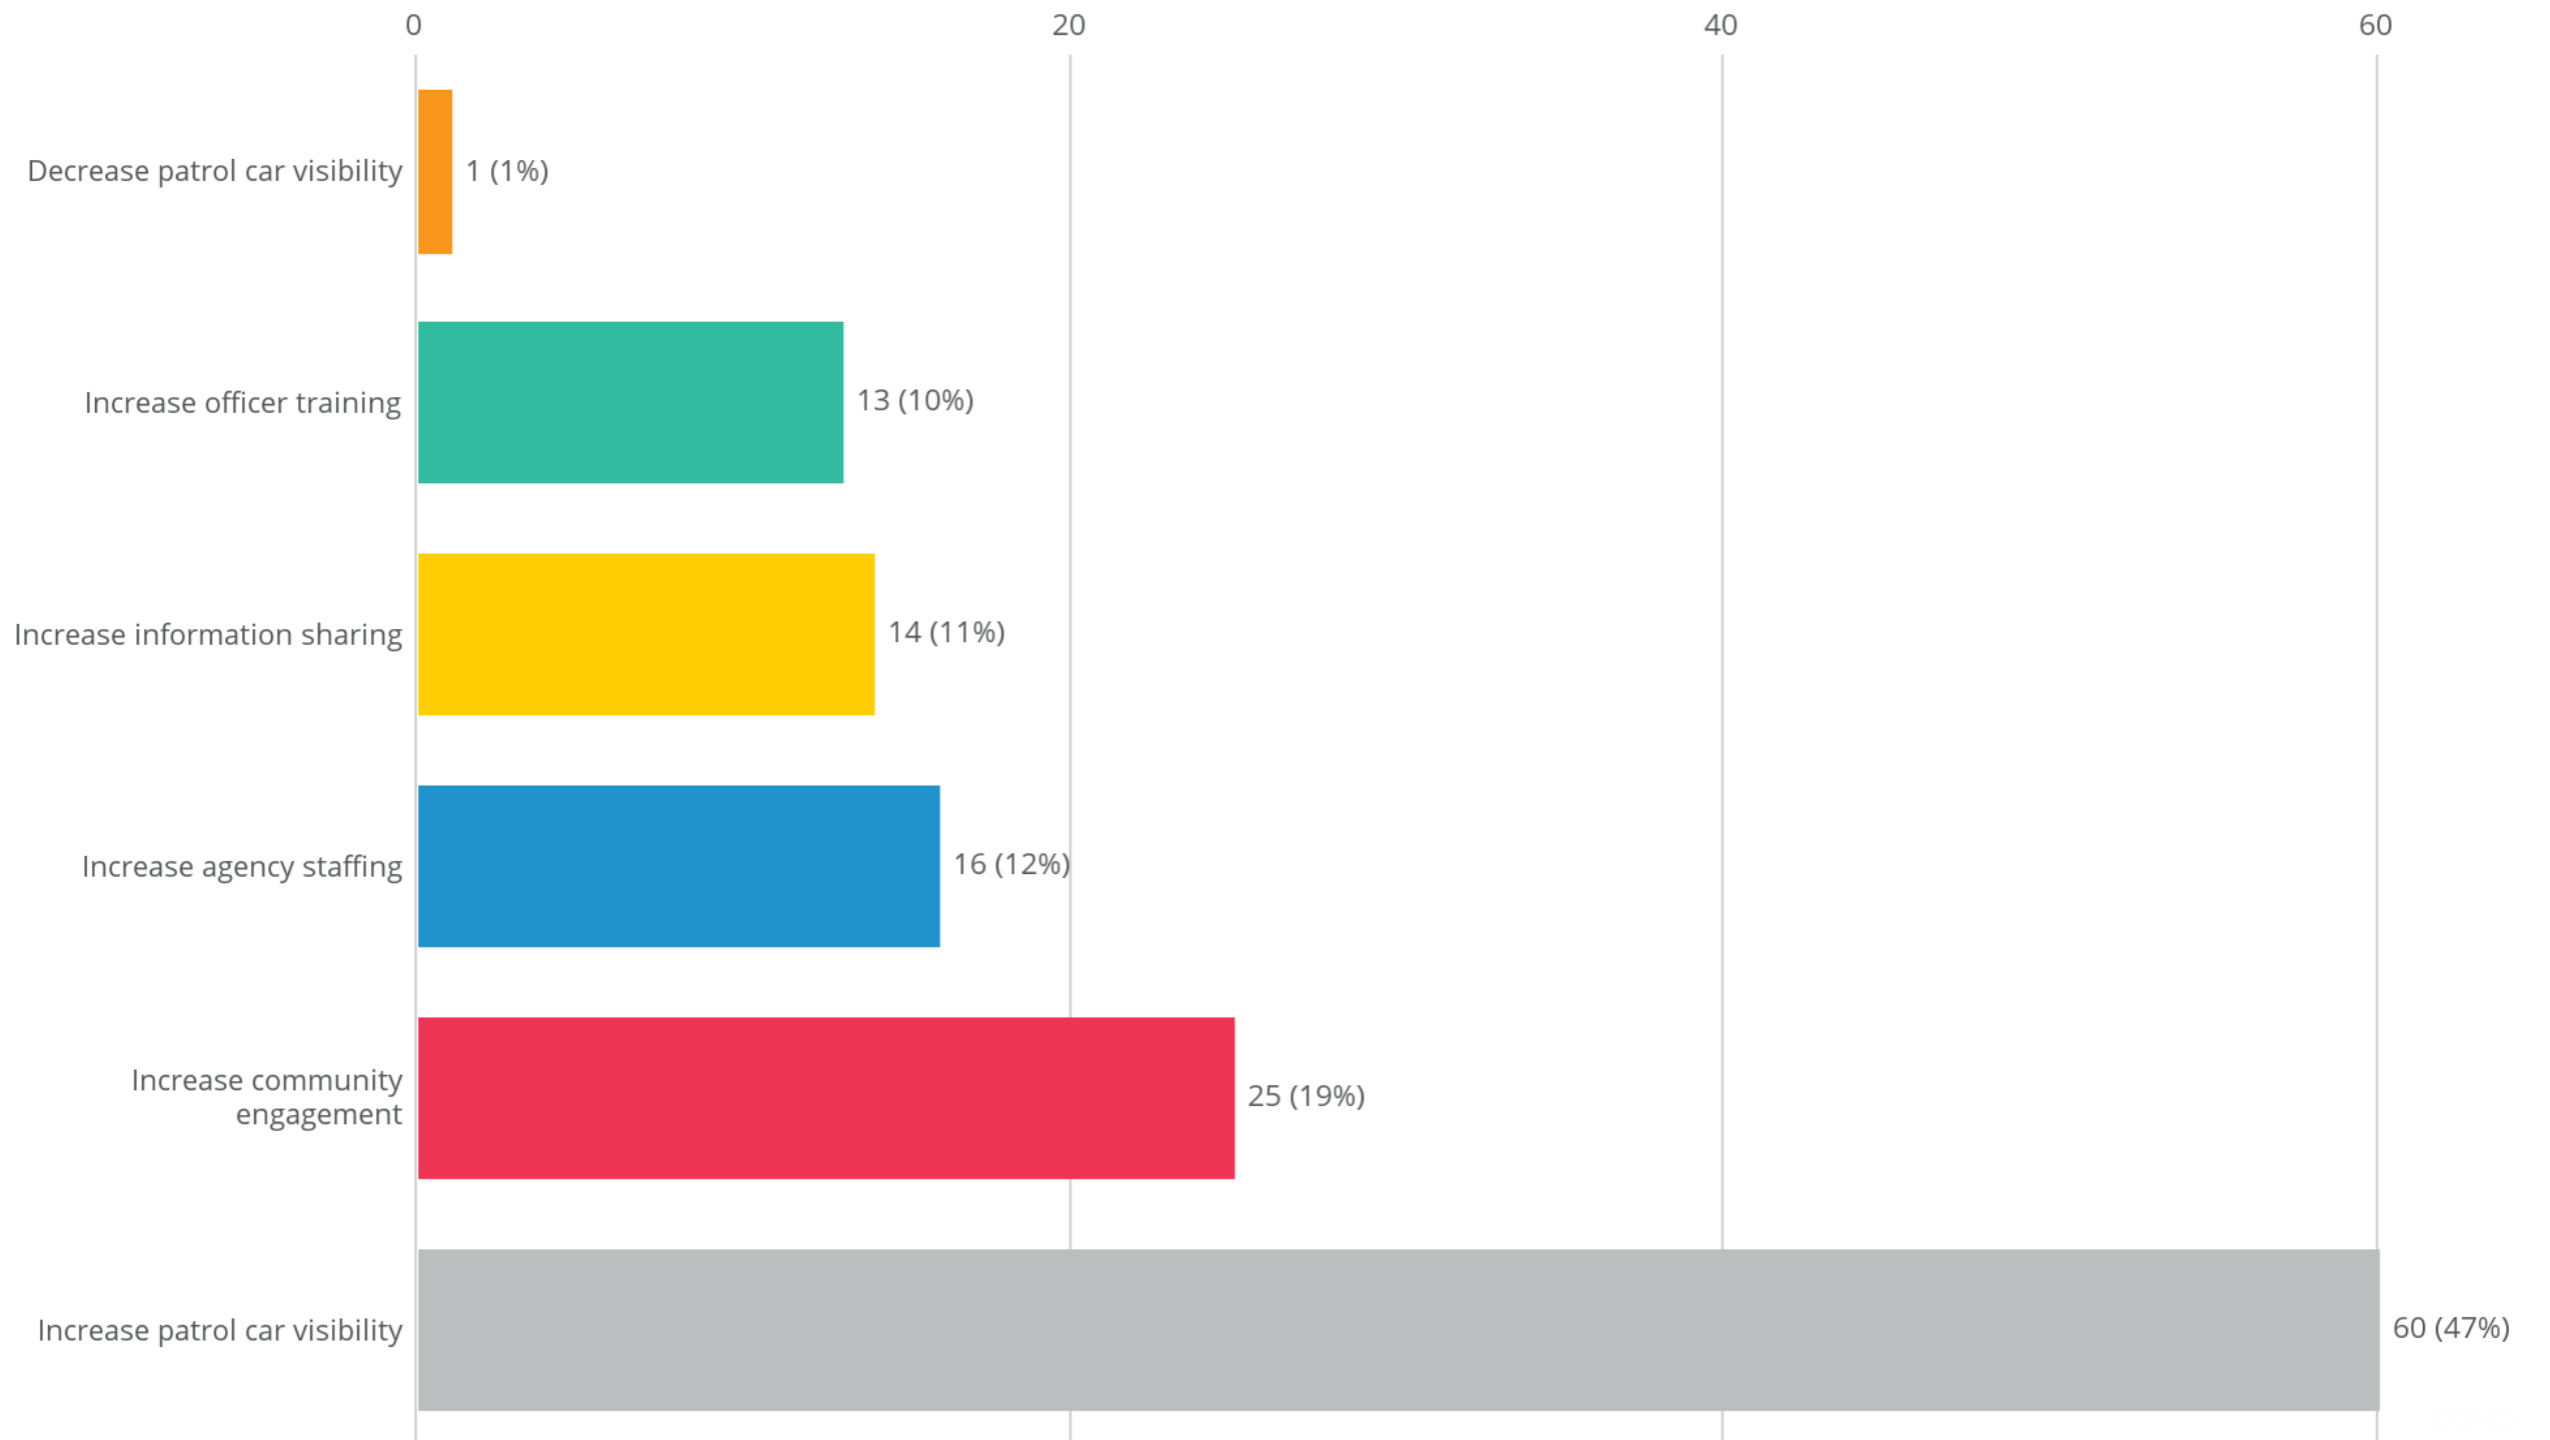

What would you most like Santa Fe PD to do to improve safety in your community?

Mar 1, 2026 - Mar 31, 2026