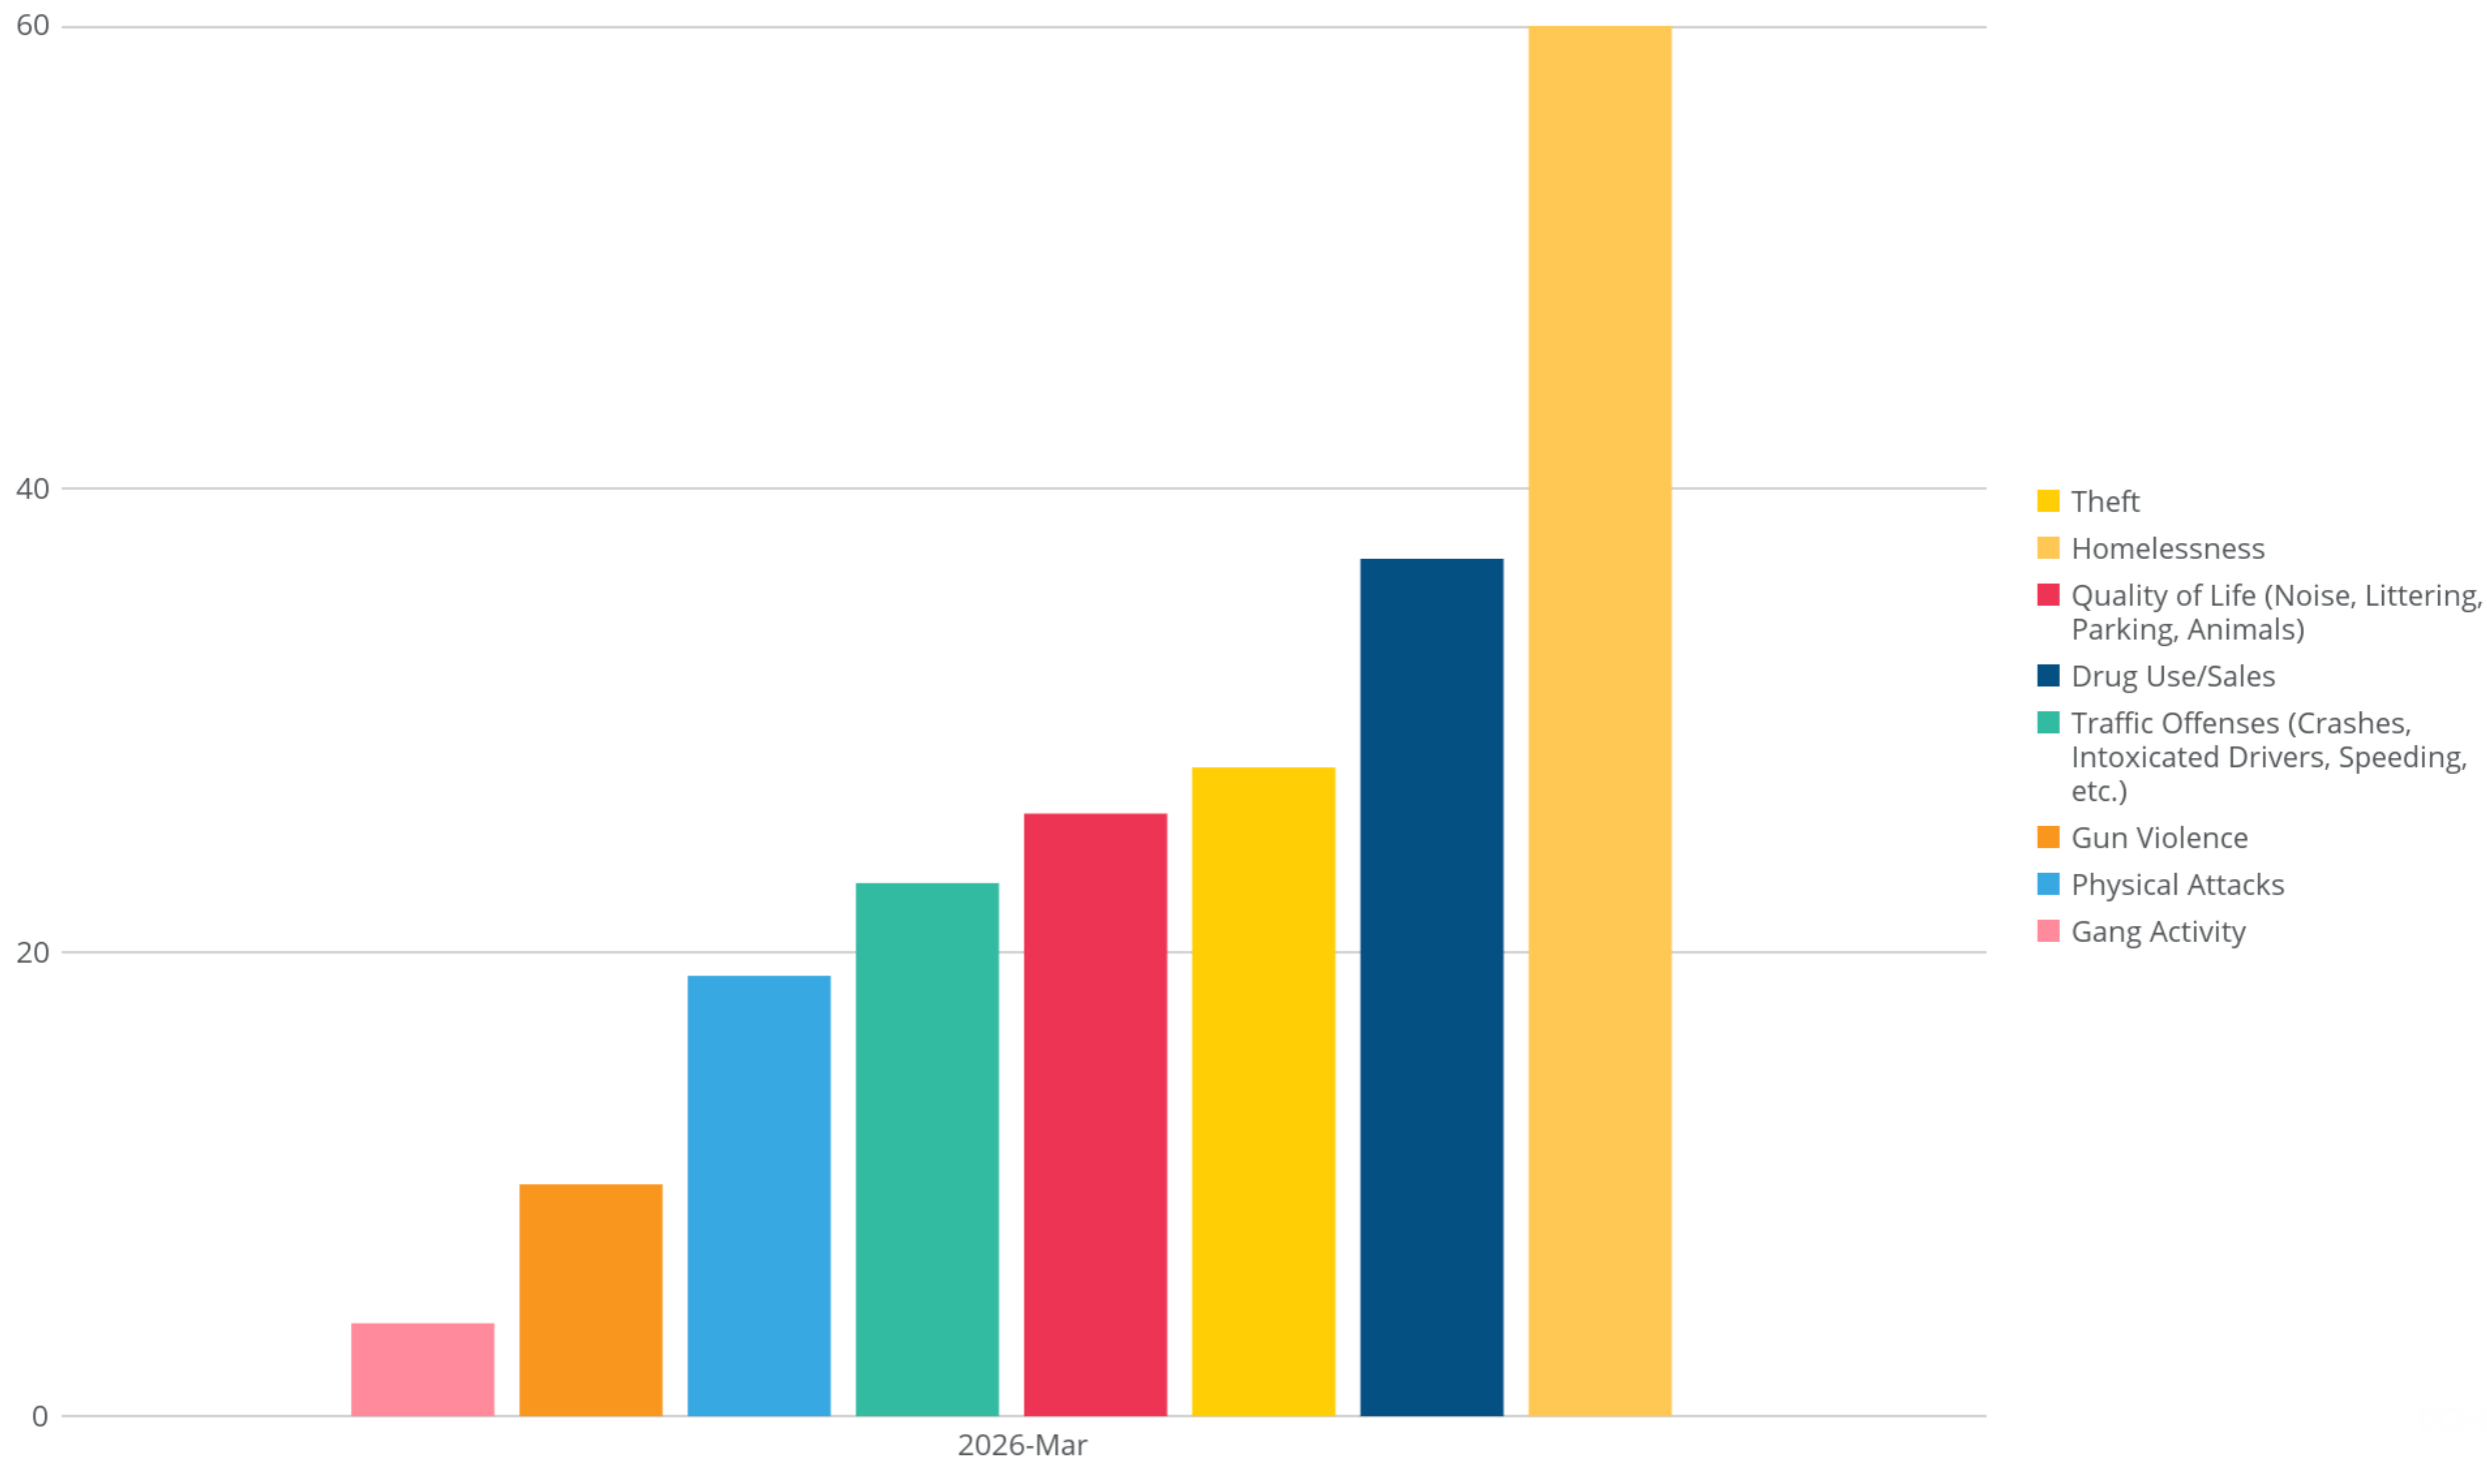

# What would you most like Santa Fe PD to do to improve safety in your community?

Mar 1, 2026 - Mar 31, 2026

# Community Concerns

Mar 1, 2026 - Mar 31, 2026, by Month

# Month to Month Comparison

June 2025- March 2026