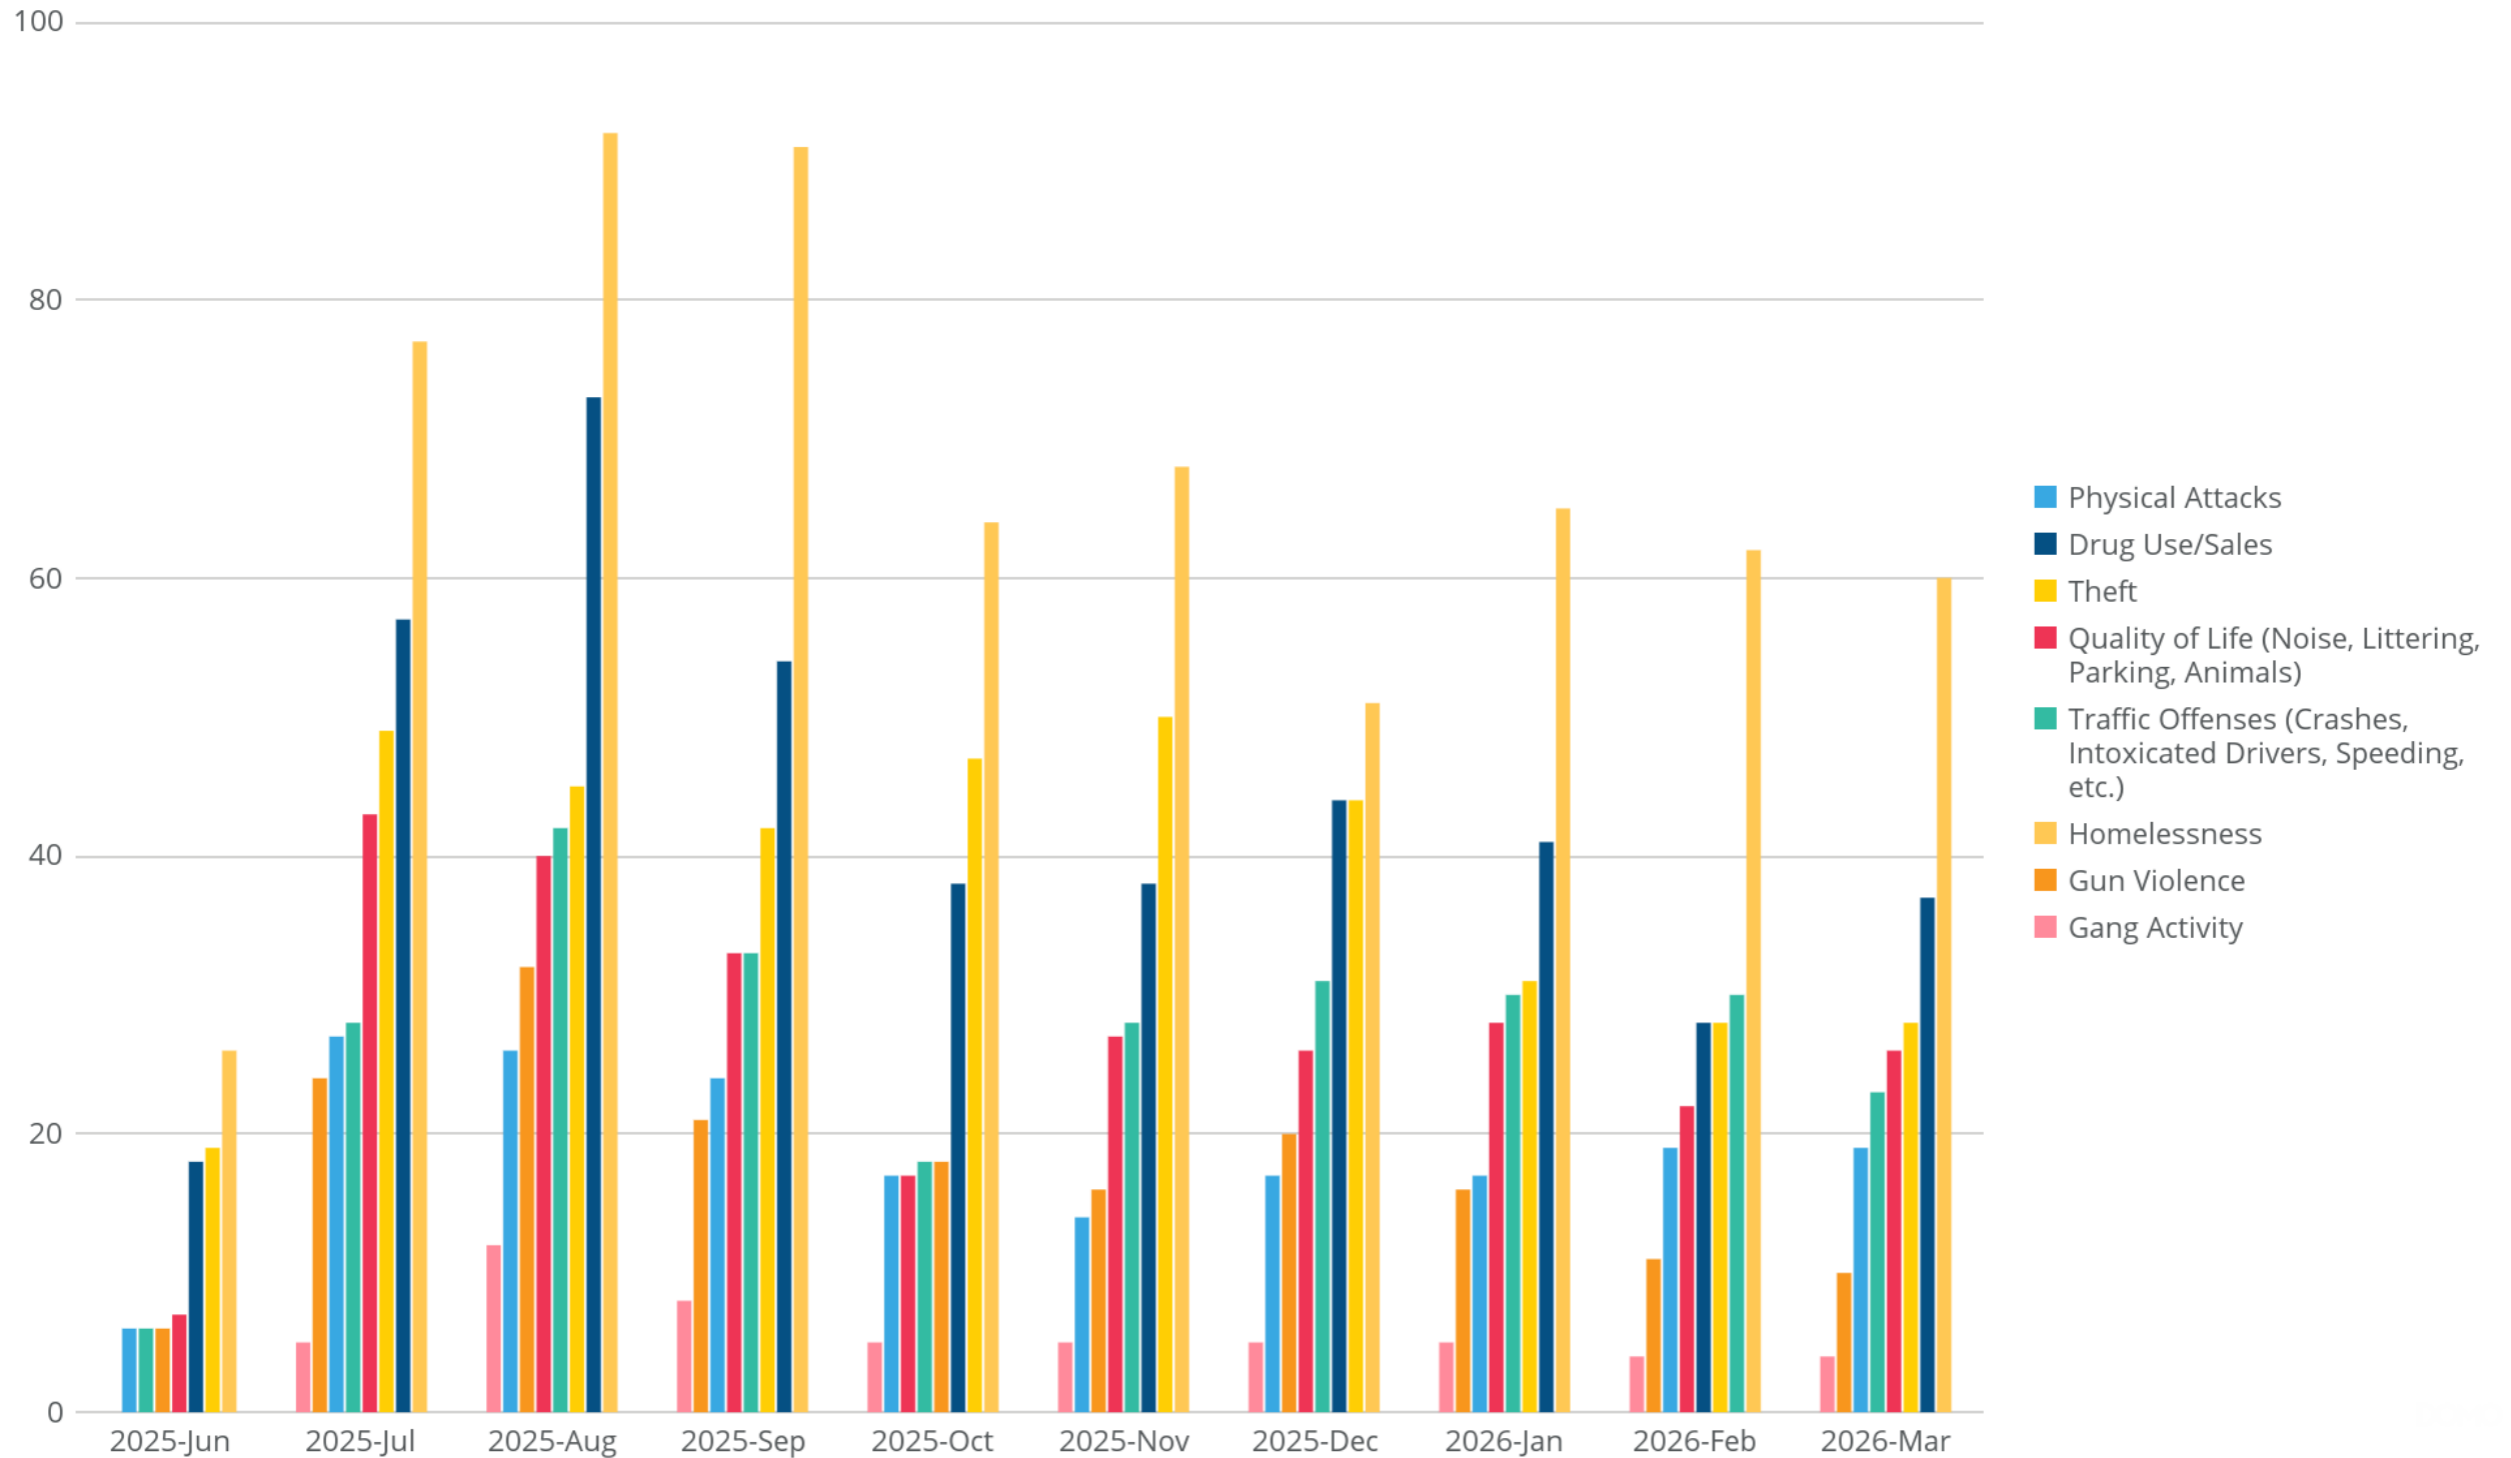

# Month to Month Comparison

June 2025- March 2026

# Community Requests

Jun 1, 2025 - Mar 31, 2026, by Month

# What would you most like Santa Fe PD to do to improve safety in your community?

Jun 1, 2025 - Mar 31, 2026

# Community Concerns

Jun 1, 2025 - Mar 31, 2026, by Month