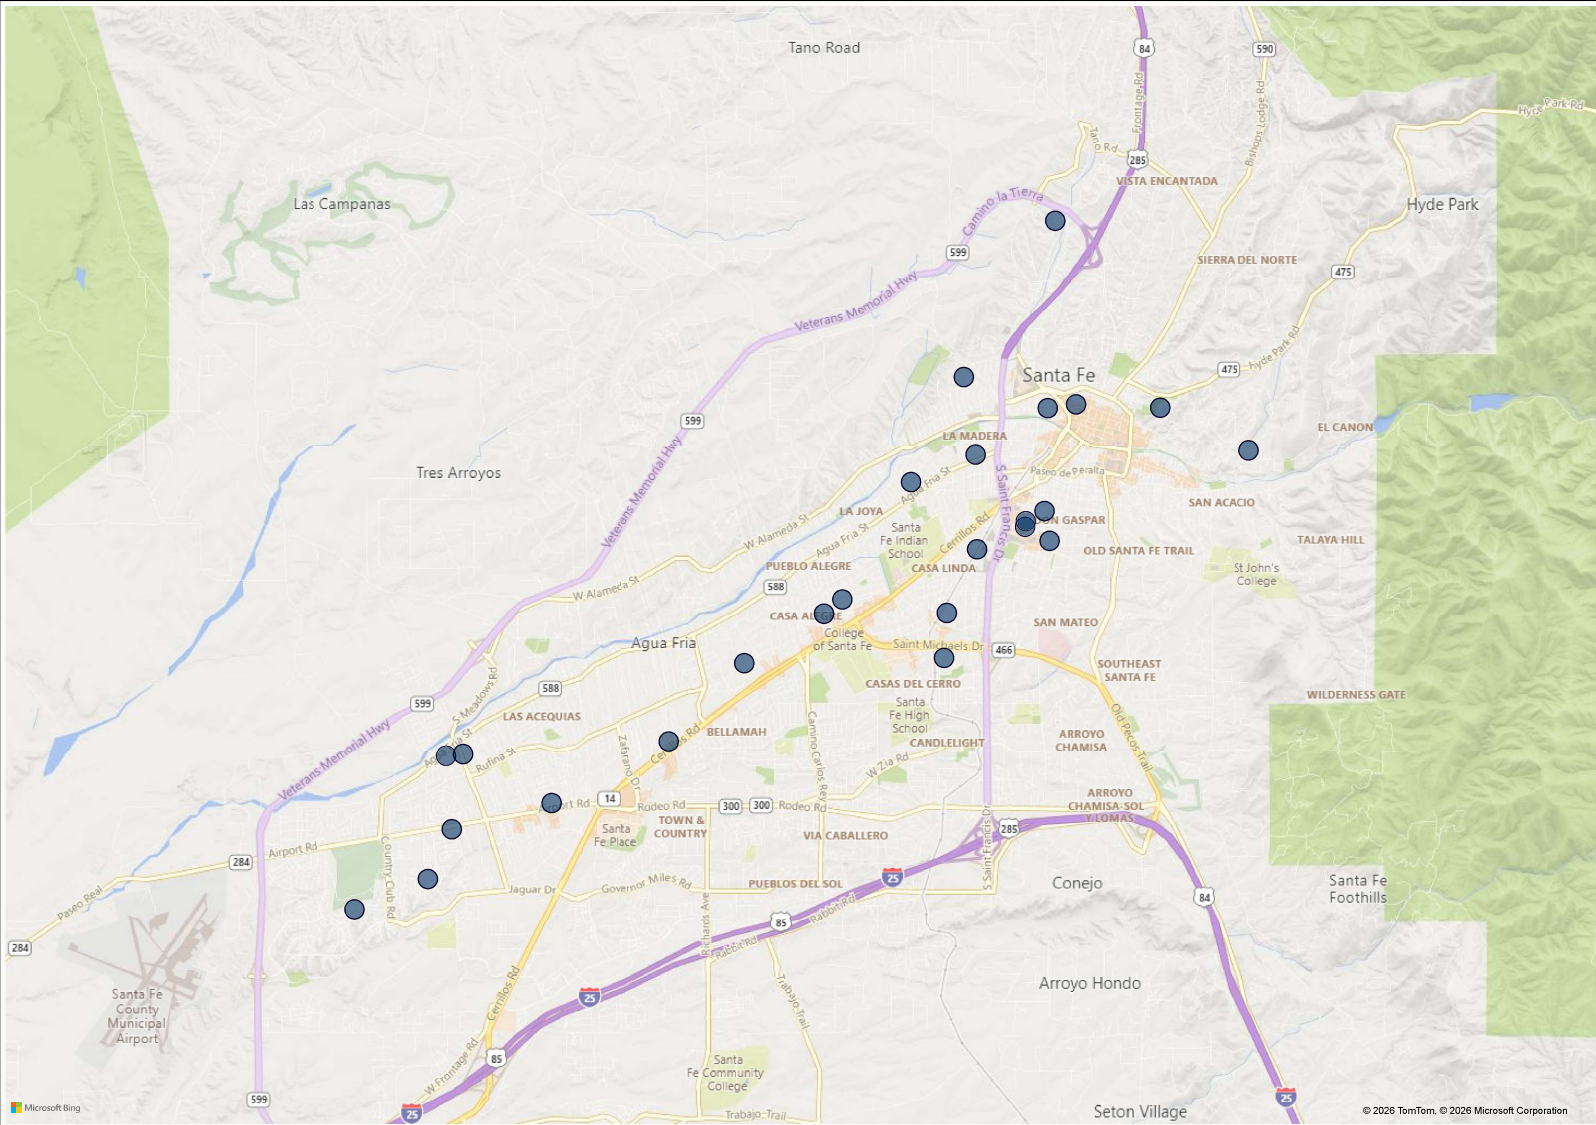

All

Completion:

All

Reset Filters

Total Offenses

46

Total Incidents (May be Inclusive of Multiple Offenses)

46

Offense Categories (NIBRS) - Completed

Completion ● COMPLETED

43

THEFT FROM MOTOR VEHICLE

Offense Categories (NIBRS) - Attempted

Completion ● ATTEMPTED

3

THEFT FROM MOTOR VEHICLE

25 offenses mapped.

21 offenses not mapped due to missing and/or incomplete geographic information. Offenses are still counted in other visuals.