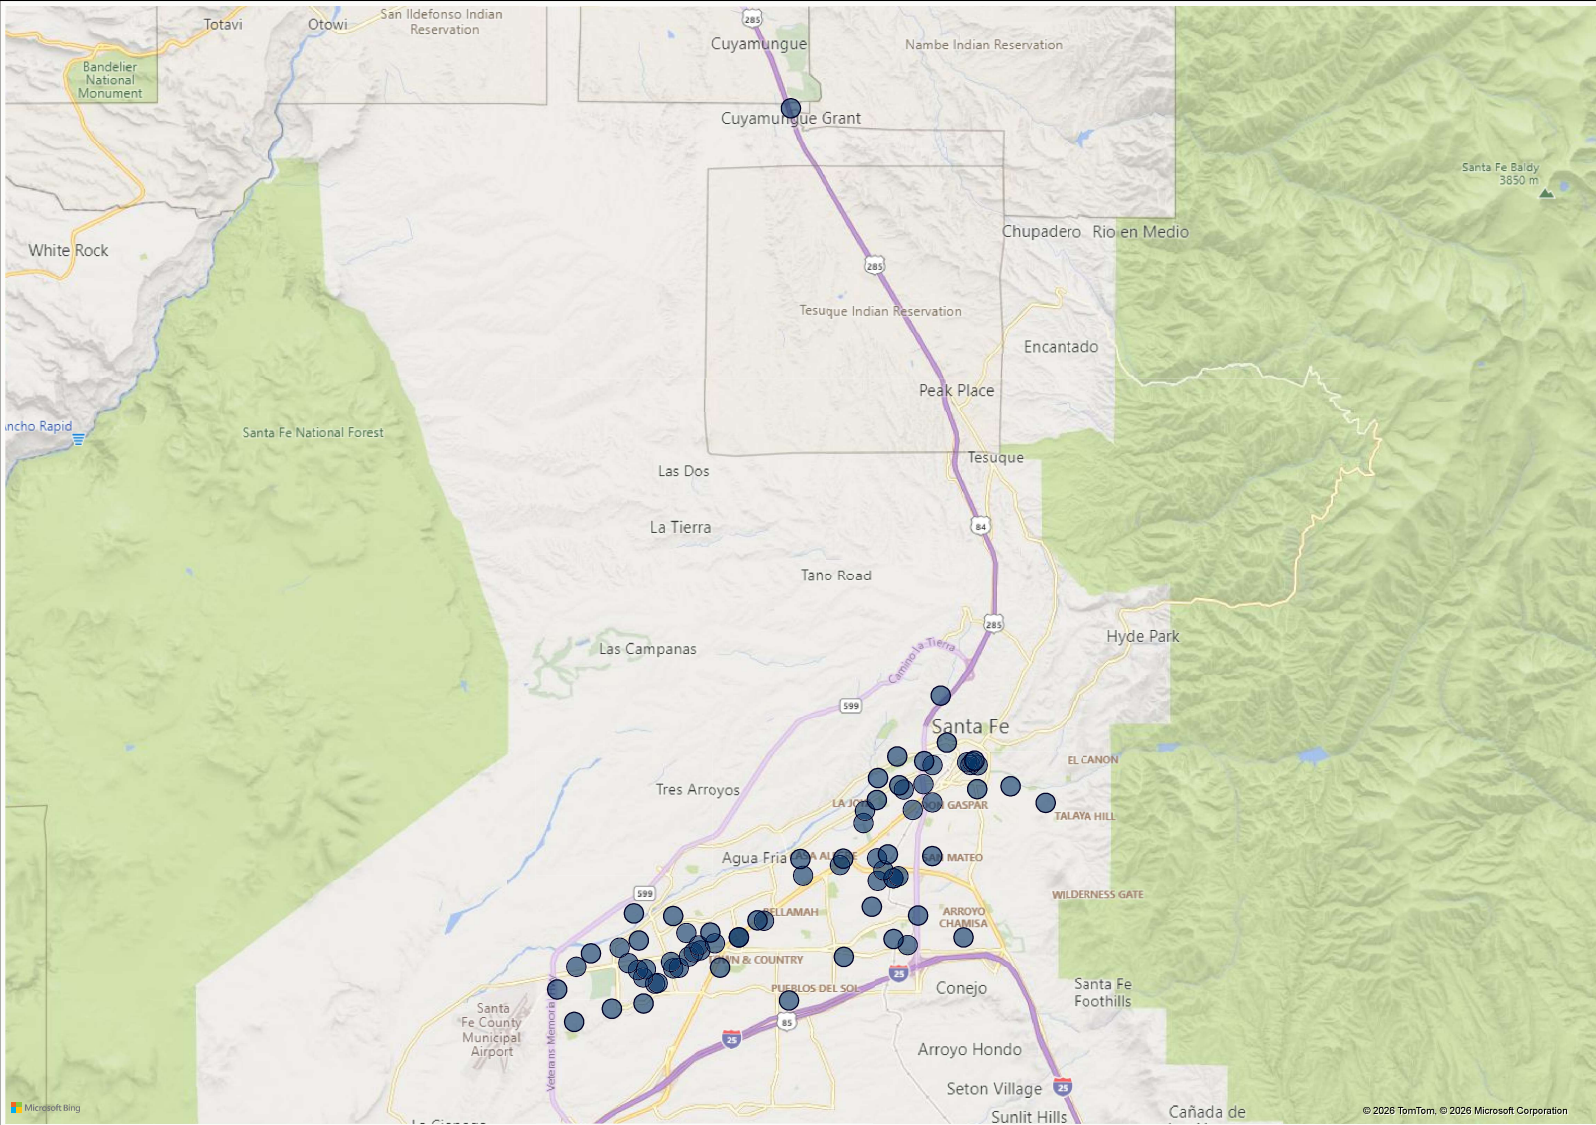

Offense Categories (NIBRS) - Completed

Completion ● COMPLETED

159

ASSAULT

Offense Categories (NIBRS) - Attempted

96 offenses mapped.

63 offenses not mapped due to missing and/or incomplete geographic information. Offenses are still counted in other visuals.

Santa Fe Crime Map

Adult / Juvenile:

All

Map Status:

All

District:

All

Zone: