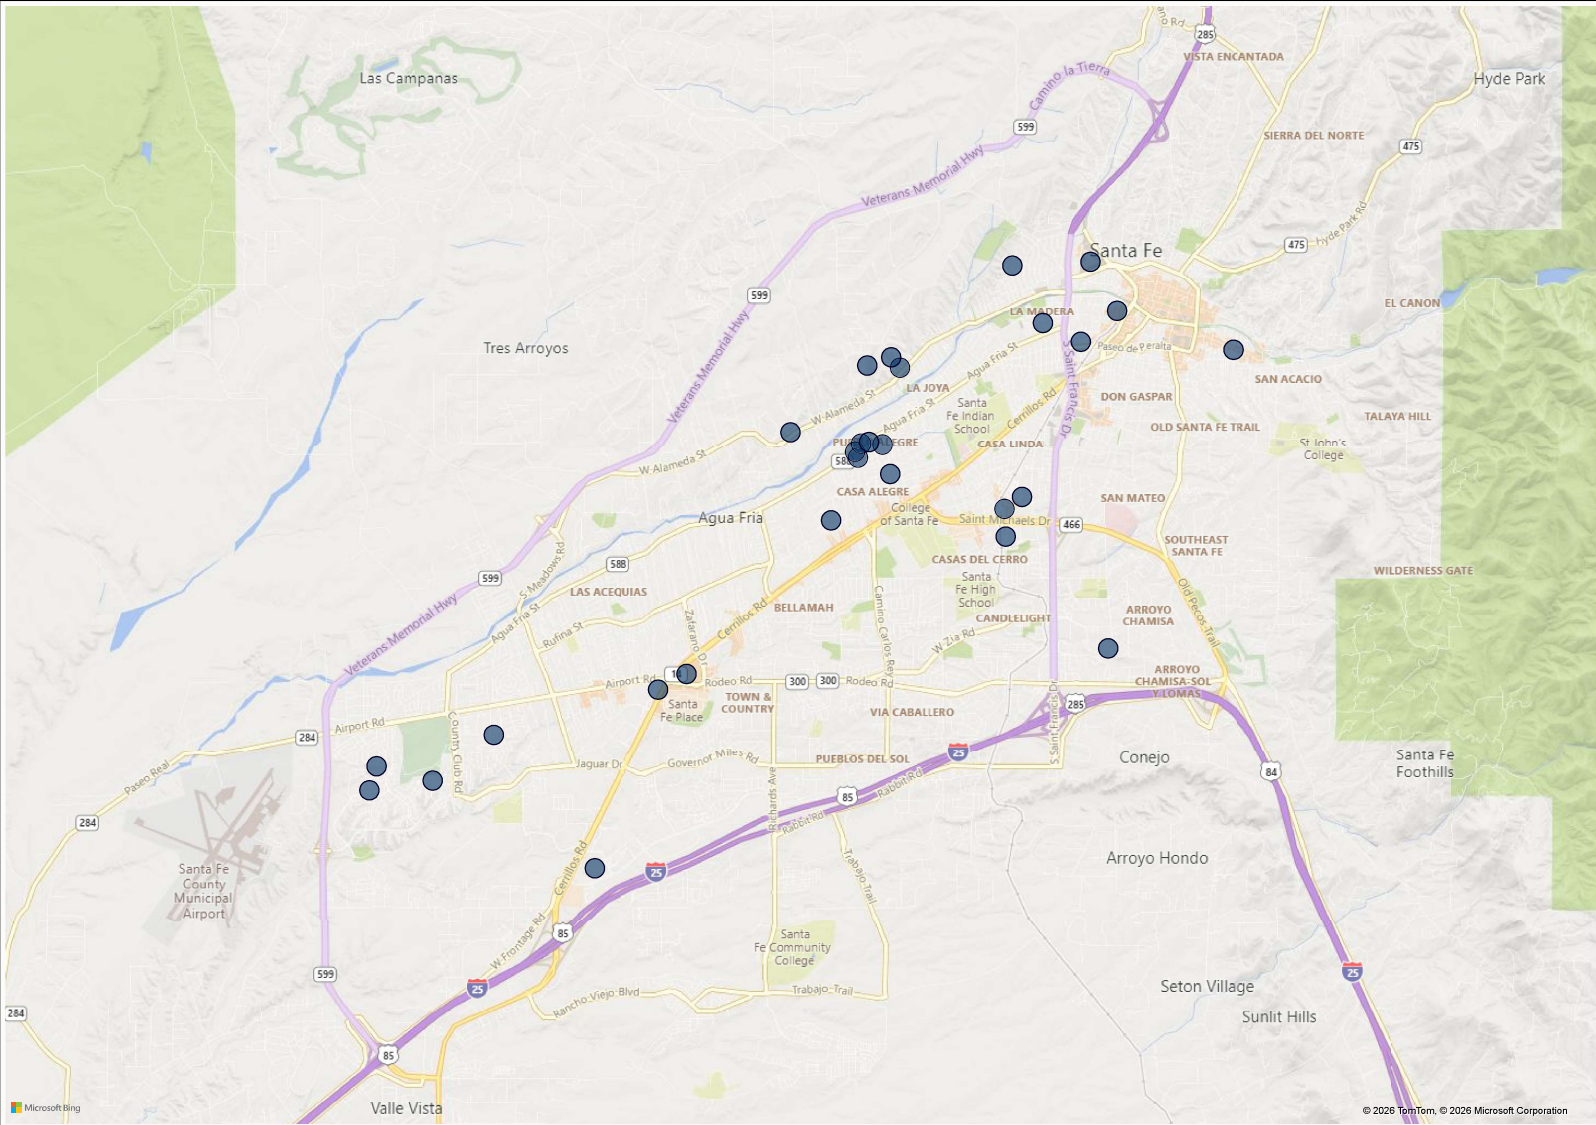

29 offenses mapped.

13 offenses not mapped due to missing and/or incomplete geographic information. Offenses are still counted in other visuals.

Santa Fe Crime Map

Adult / Juvenile:

All

Map Status:

All

District: