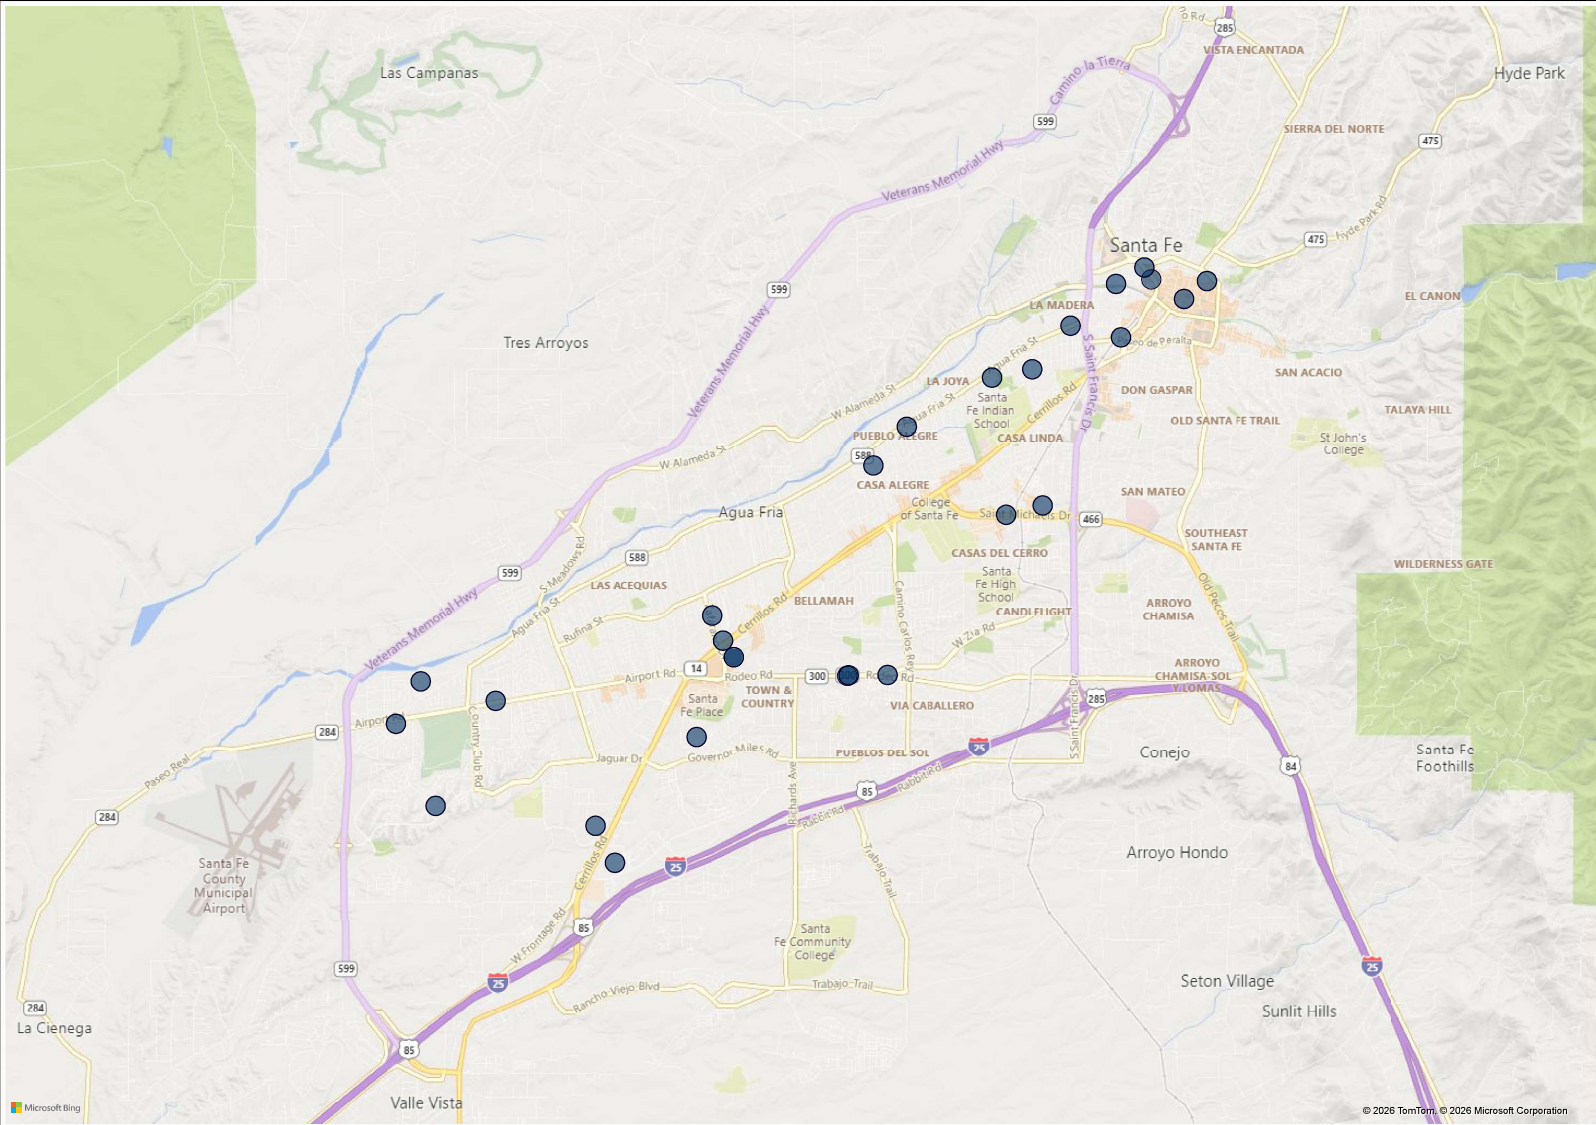

Offense Categories (NIBRS) - Completed

Completion ● COMPLETED

131

LARCENY/THEFT

Offense Categories (NIBRS) - Attempted

30 offenses mapped.

101 offenses not mapped due to missing and/or incomplete geographic information. Offenses are still counted in other visuals.

Santa Fe Crime Map

Adult / Juvenile:

All

Map Status:

All

District:

All

Zone:

All

Sector:

All

Occurred From Created Date:

Last 1 Months (Calendar)

3/1/2026 - 3/31/2026

Switch Map Style (Heat/Point Map)

NIBRS Code:

25 offenses mapped.

21 offenses not mapped due to missing and/or incomplete geographic information. Offenses are still counted in other visuals.