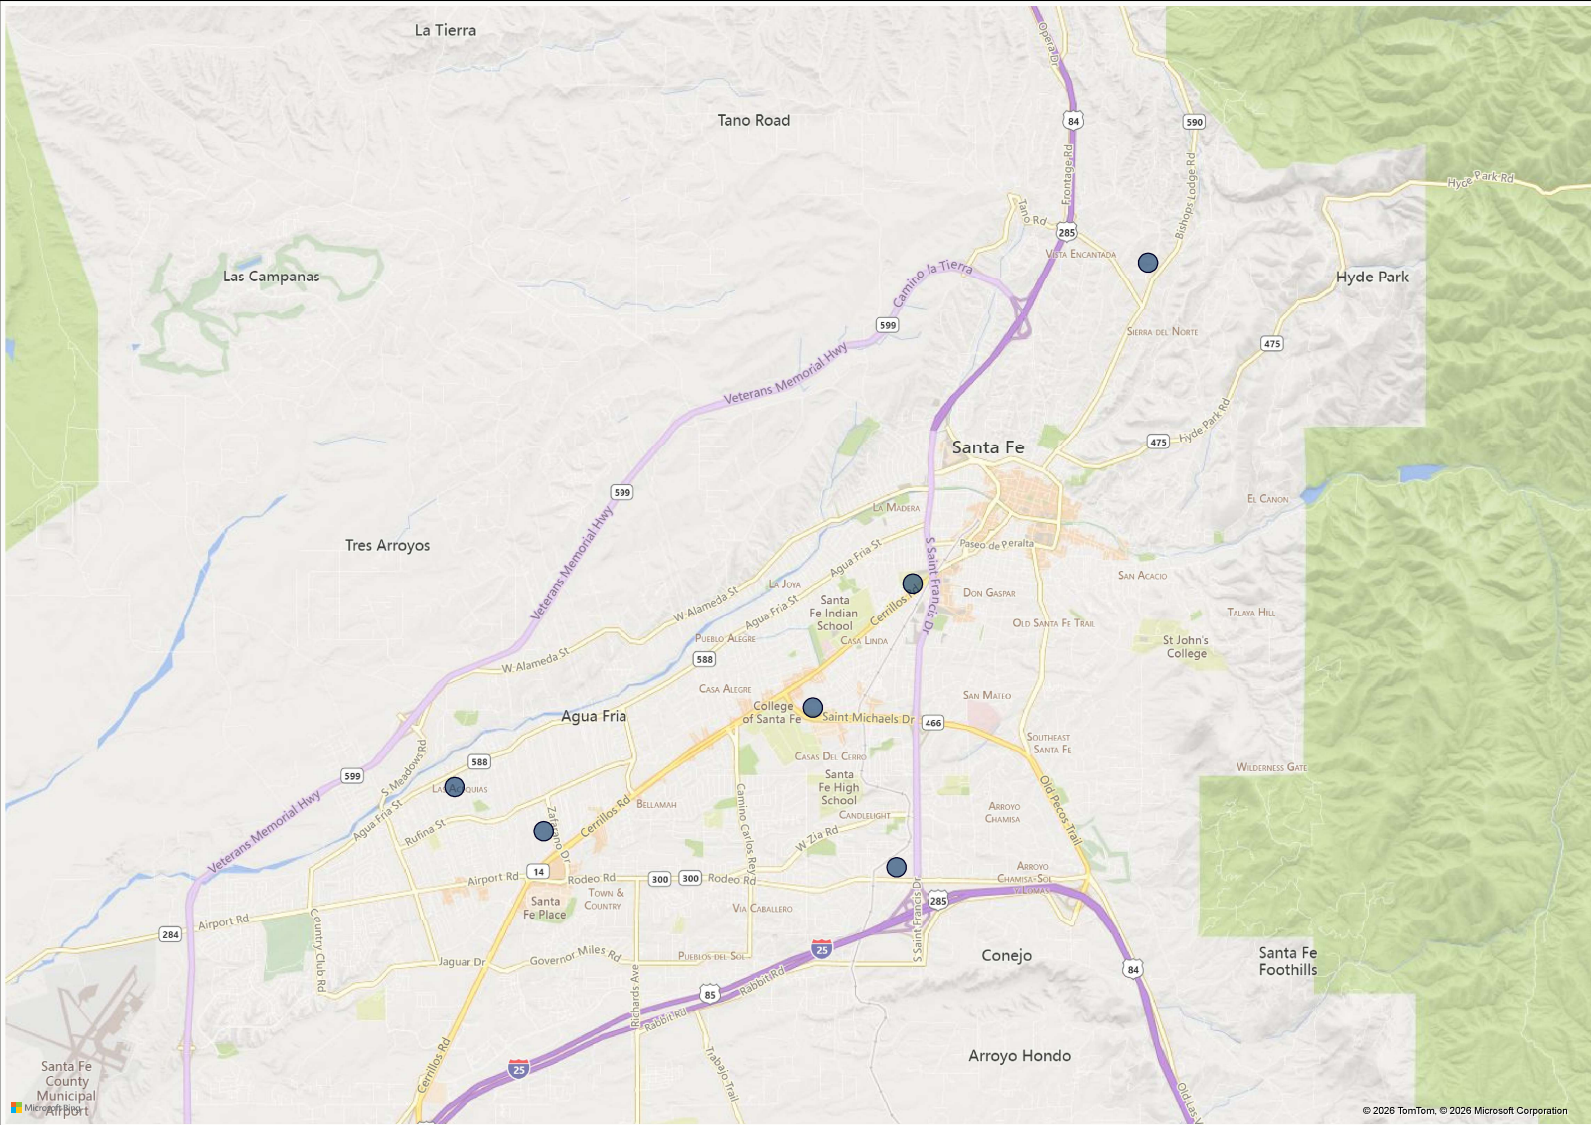

7

Offense Categories (NIBRS) - Completed

Completion ● COMPLETED

7

SEX OFFENSES

Offense Categories (NIBRS) - Attempted

6 offenses mapped.

1 offenses not mapped due to missing and/or incomplete geographic information. Offenses are still counted in other visuals.

Santa Fe Crime Map

Adult / Juvenile:
All

Map Status: All
District: All
Zone: All
Sector: All

Occurred From Created Date:
Last 1 Months (Calen...
3/1/2026 - 3/31/2026

Switch Map Style (Heat/Point Map)
Reset Filters