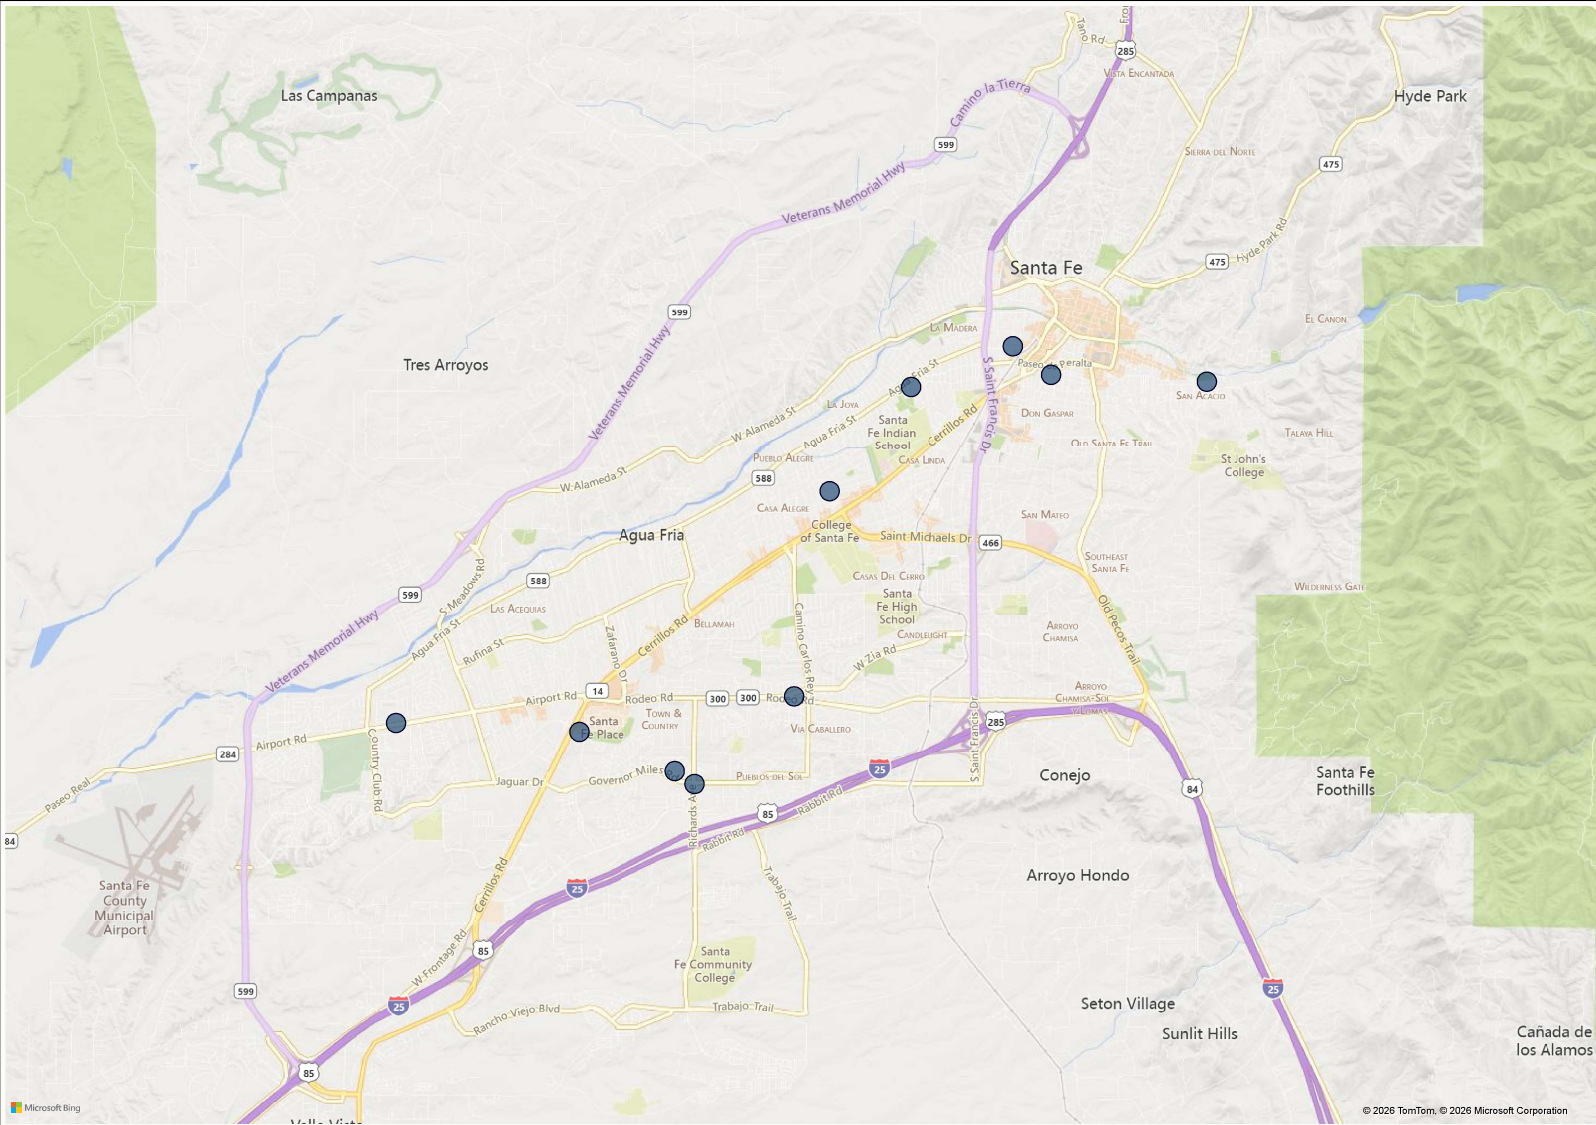

Offense Categories (NIBRS) - Completed

Completion ● COMPLETED

15

MOTOR VEHICLE THEFT

Offense Categories (NIBRS) - Attempted

10 offenses mapped.

5 offenses not mapped due to missing and/or incomplete geographic information. Offenses are still counted in other visuals.

Santa Fe Crime Map

Adult / Juvenile:

All

Map Status:

All

District:

All

Zone: