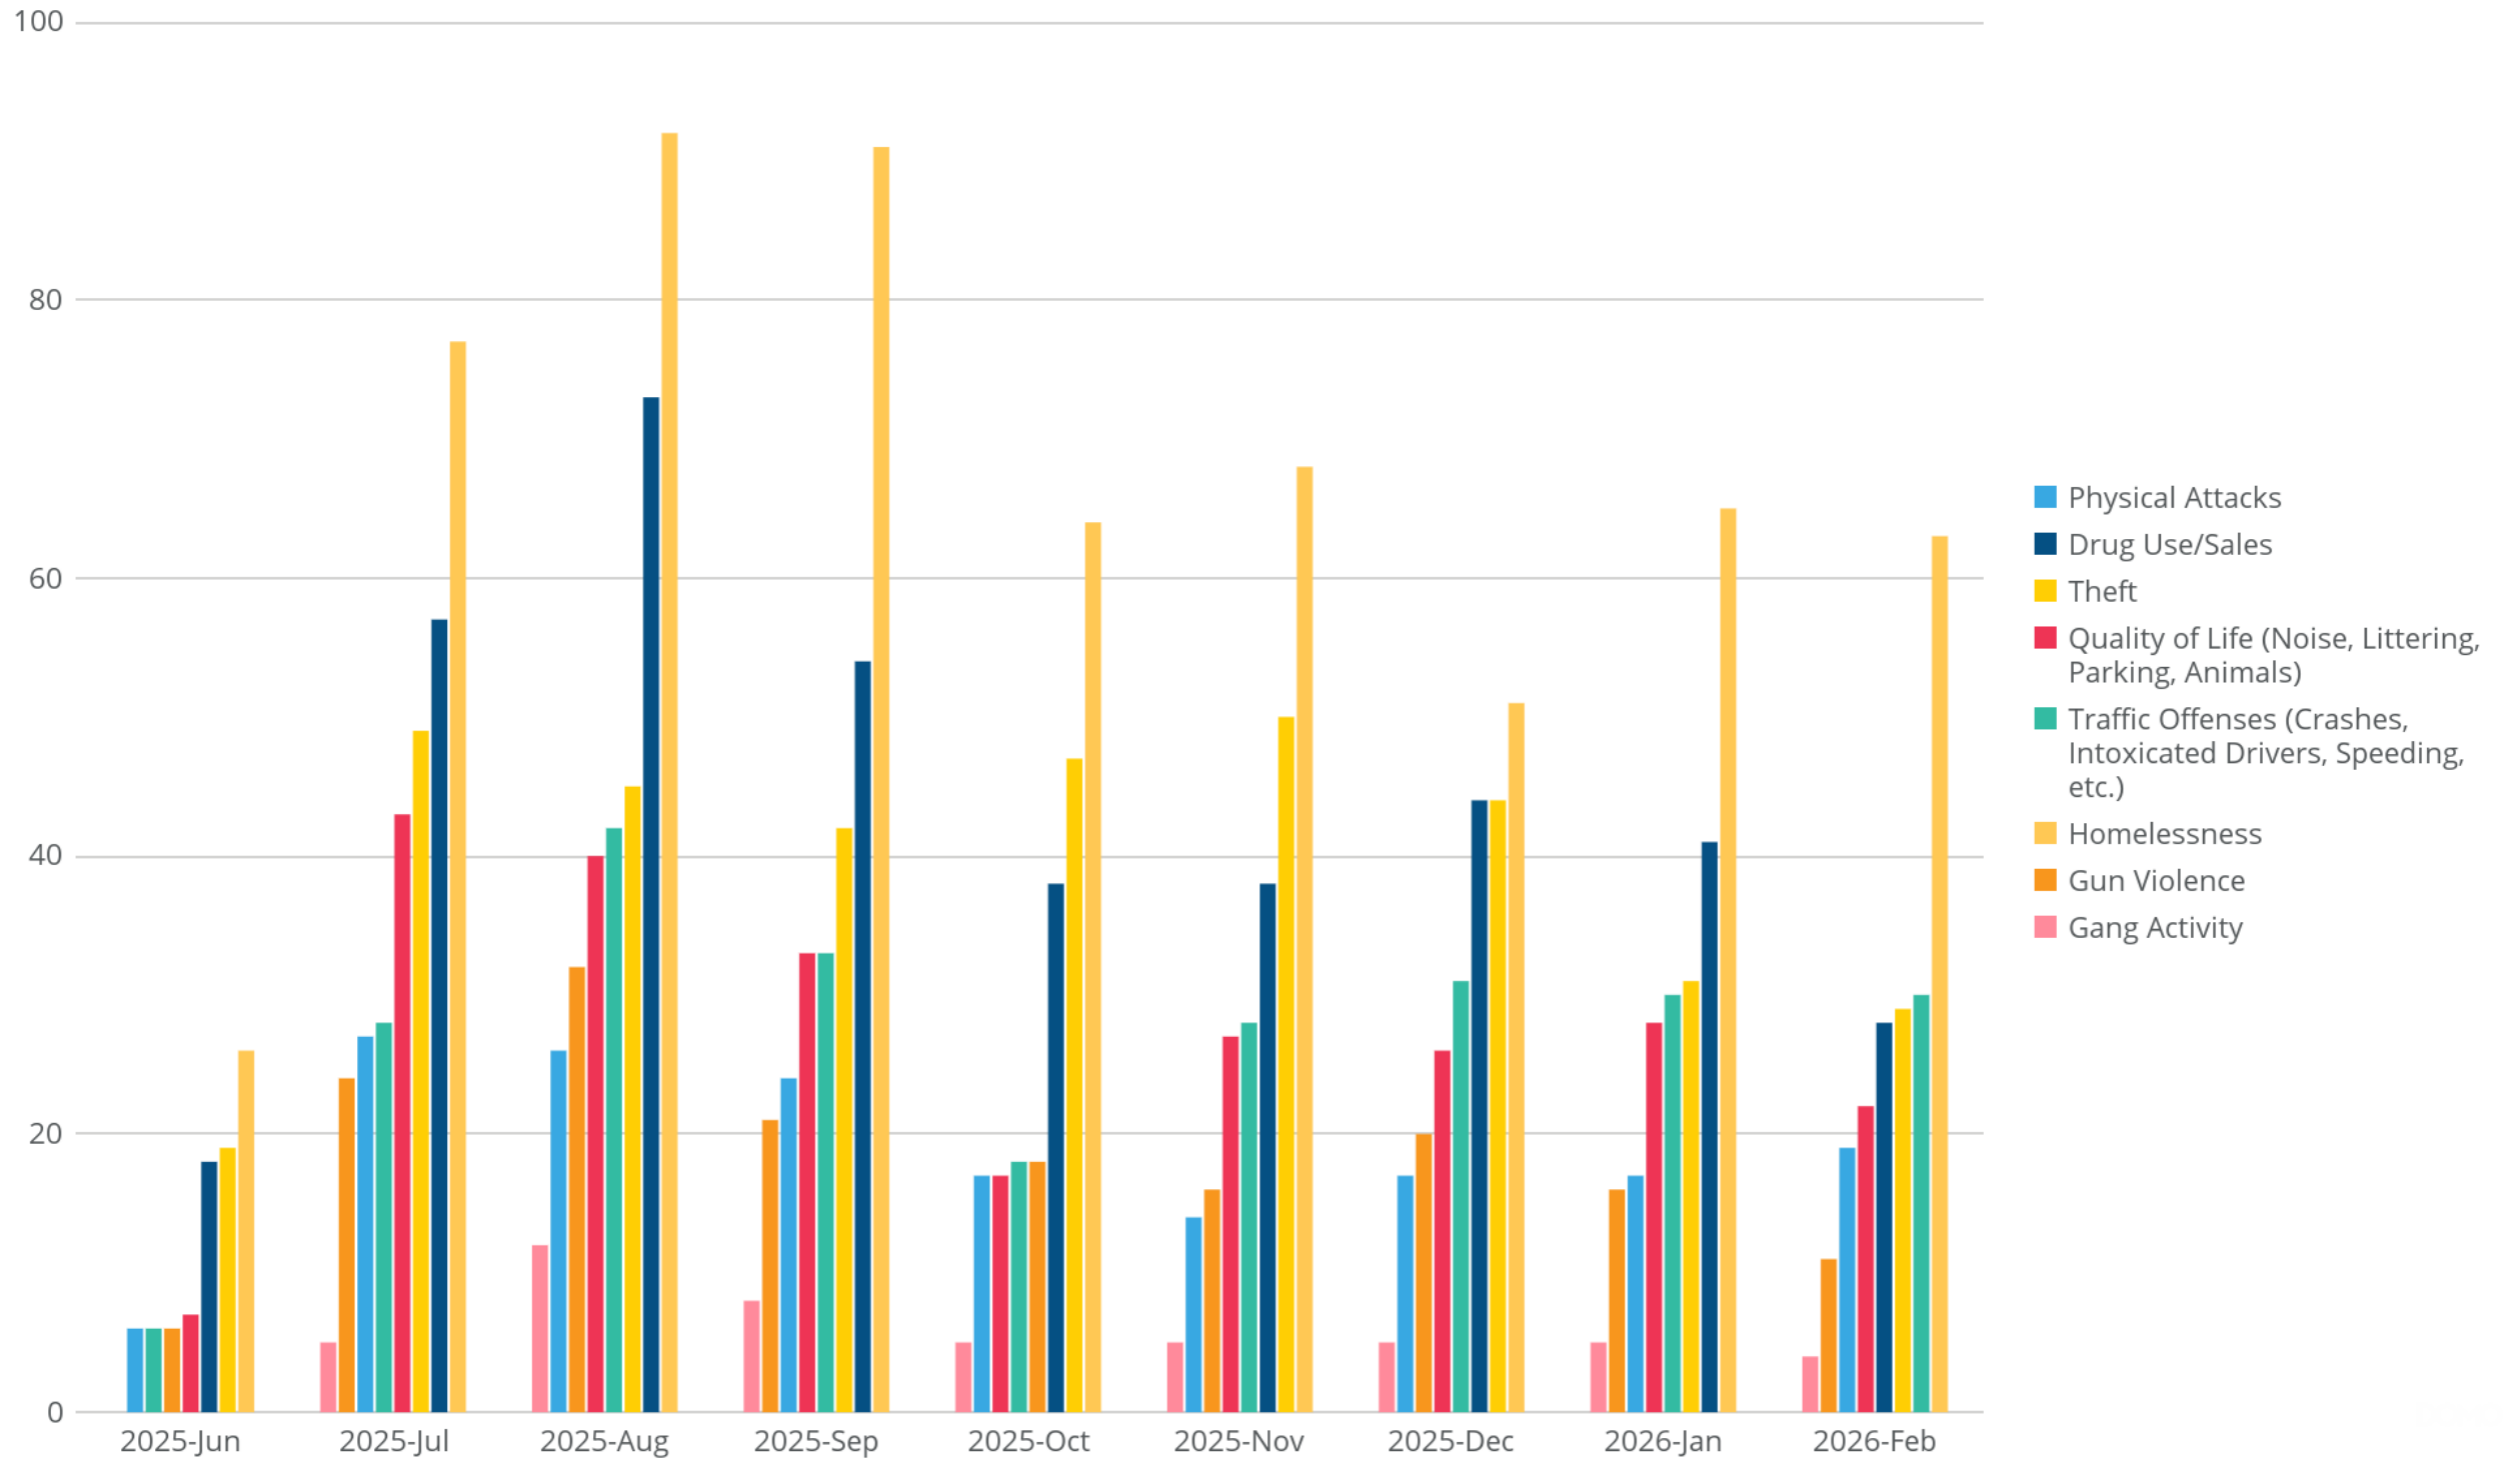

Based on your interaction, how do you view the Santa Fe Police Department?

Jun 1, 2025 - Feb 28, 2026

Number of Responses - Month over Month

Last 30 Days

Number of Responses

250

(Last 30 days vs 60 days ago)

Feb 1, 2026 - Feb 28, 2026, by Month

What is your top safety concern in your community?

Feb 1, 2026 - Feb 28, 2026

Month to Month Comparison

June 2025-January 2026

Community Requests

Jun 1, 2025 - Feb 28, 2026, by Month

What would you most like Santa Fe PD to do to improve safety in your community?

Jun 1, 2025 - Feb 28, 2026

Community Concerns

Jun 1, 2025 - Feb 28, 2026, by Month

What is your top safety concern in your community?

Jun 1, 2025 - Feb 28, 2026