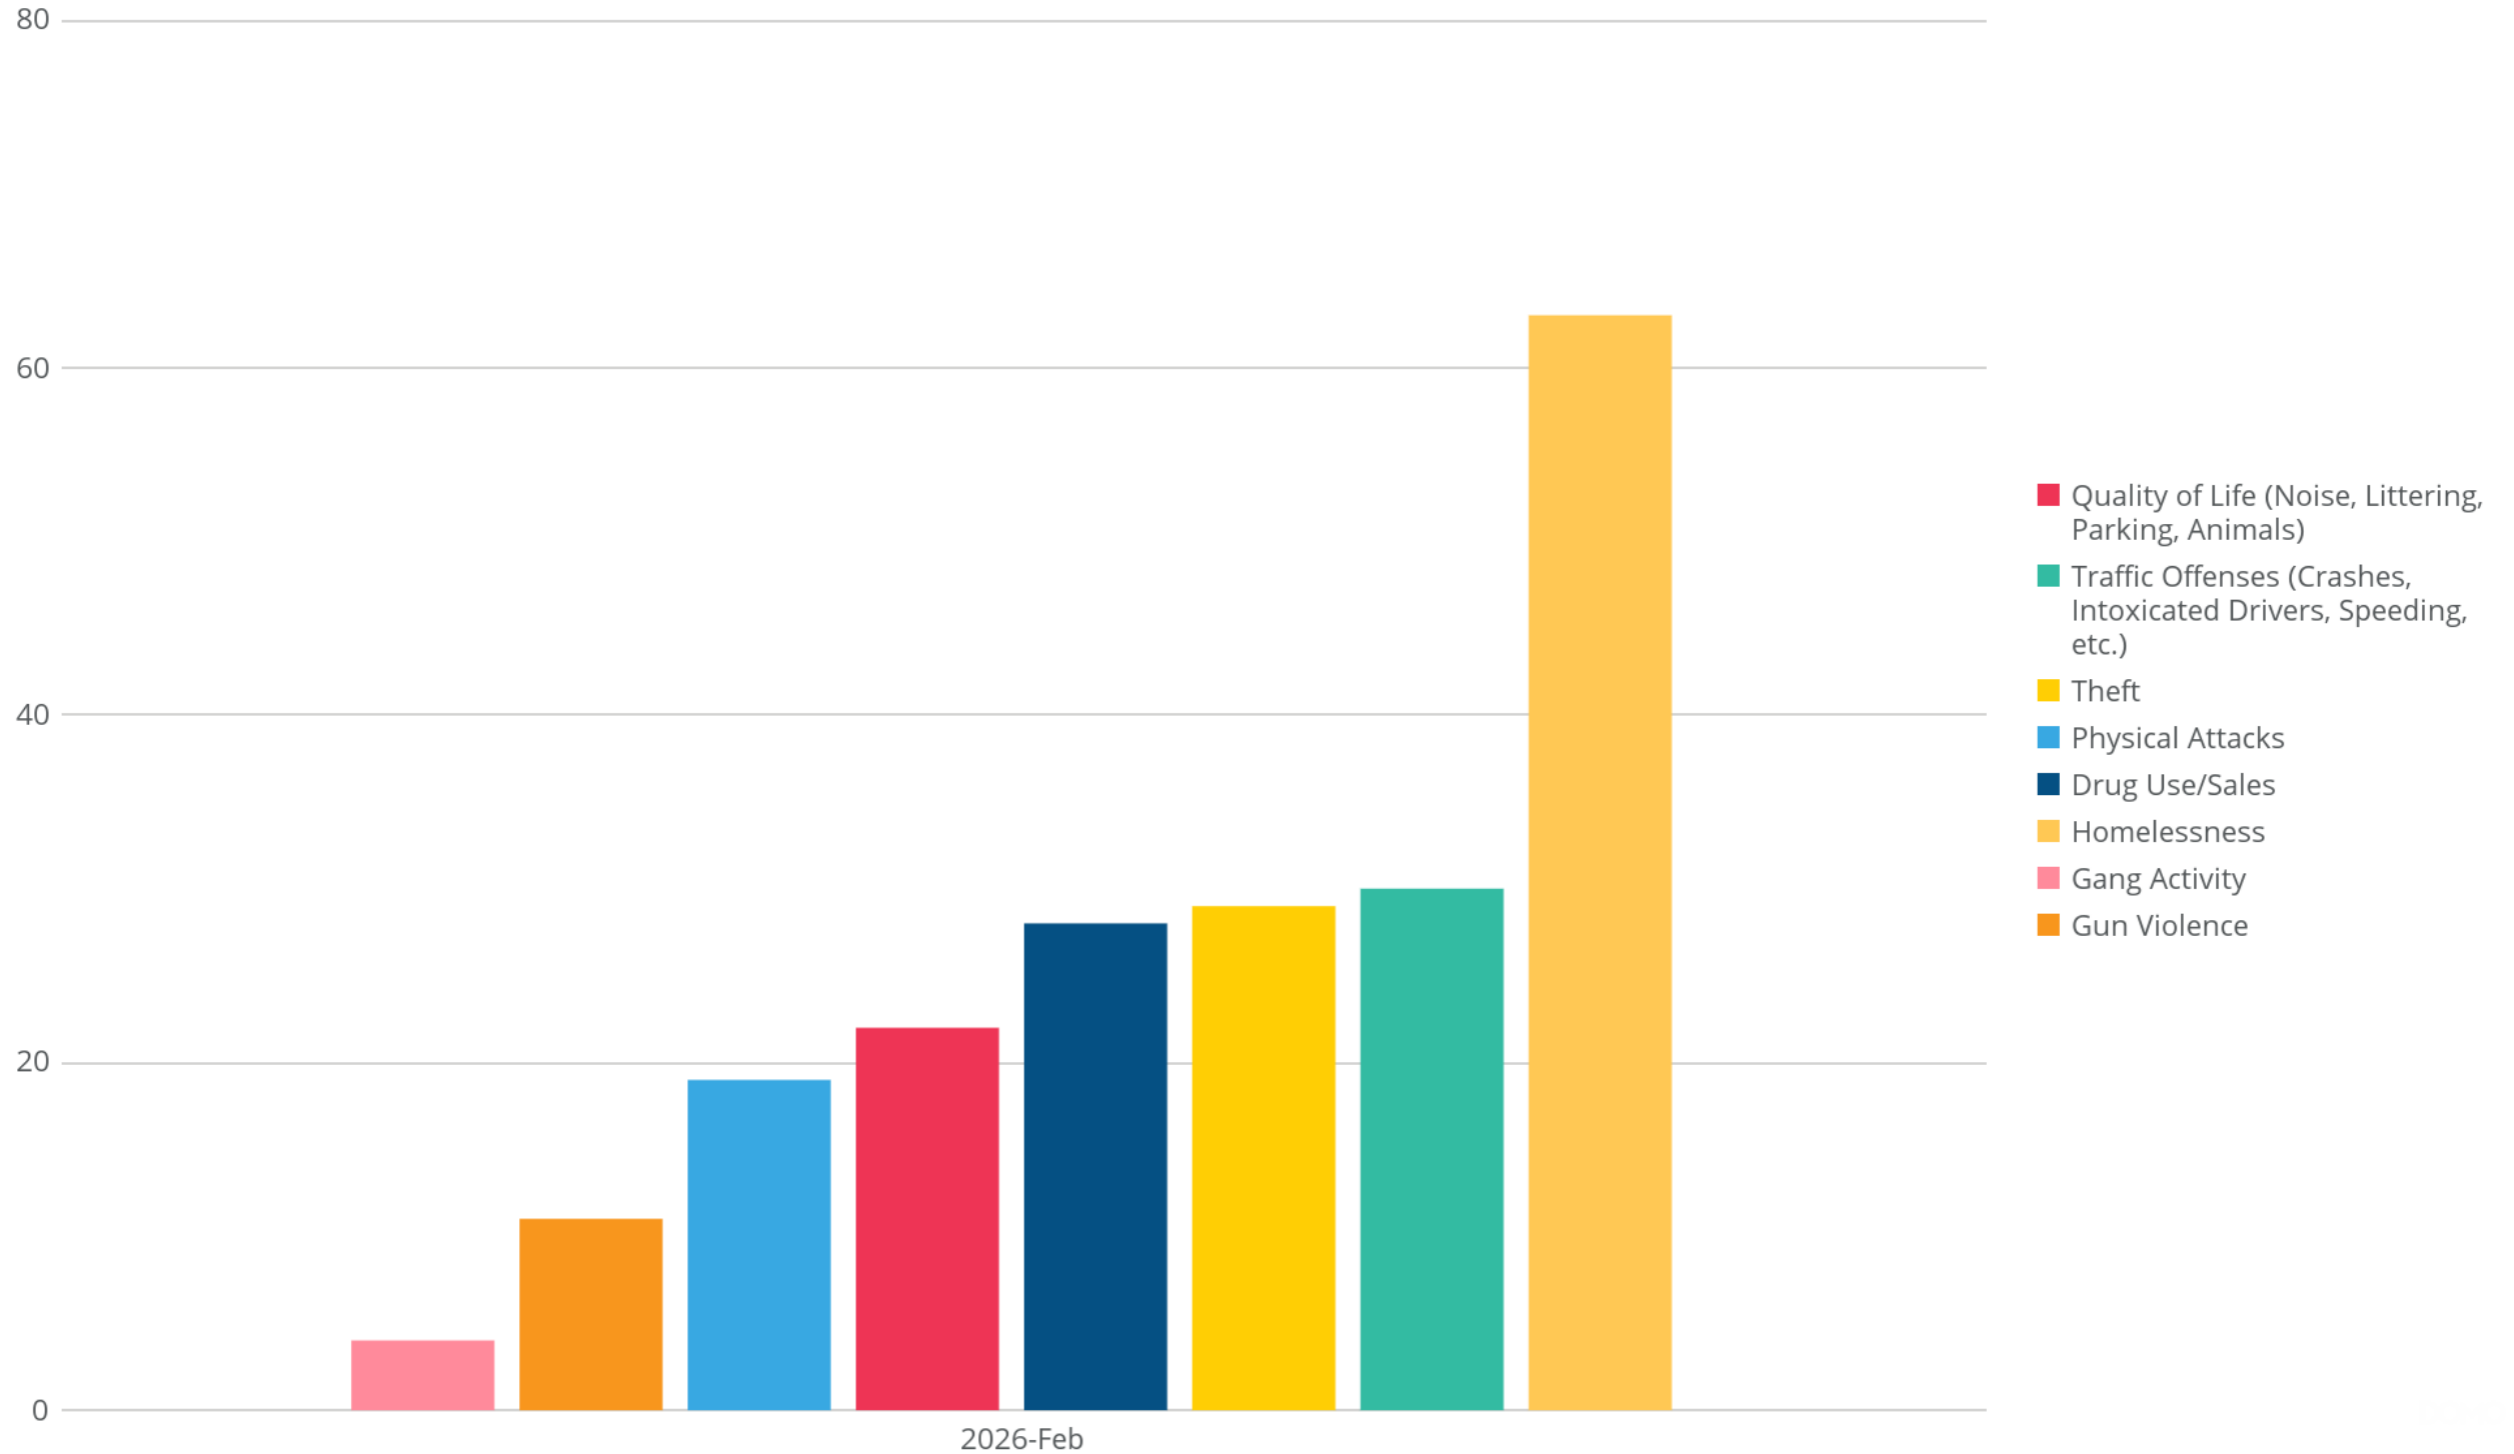

Based on your interaction, how do you view the Santa Fe Police Department?

Jun 1, 2025 - Feb 28, 2026

Number of Responses - Month over Month

Last 30 Days

Number of Responses

250

(Last 30 days vs 60 days ago)

Prior Month 315

↓ -20.63%

Community Requests

Feb 1, 2026 - Feb 28, 2026, by Month

What would you most like Santa Fe PD to do to improve safety in your community?

Feb 1, 2026 - Feb 28, 2026

Community Concerns

Feb 1, 2026 - Feb 28, 2026, by Month

What is your top safety concern in your community?

Feb 1, 2026 - Feb 28, 2026

Month to Month Comparison

June 2025-January 2026

Community Requests

Jun 1, 2025 - Feb 28, 2026, by Month

What would you most like Santa Fe PD to do to improve safety in your community?

Jun 1, 2025 - Feb 28, 2026

Community Concerns

Jun 1, 2025 - Feb 28, 2026, by Month

What is your top safety concern in your community?