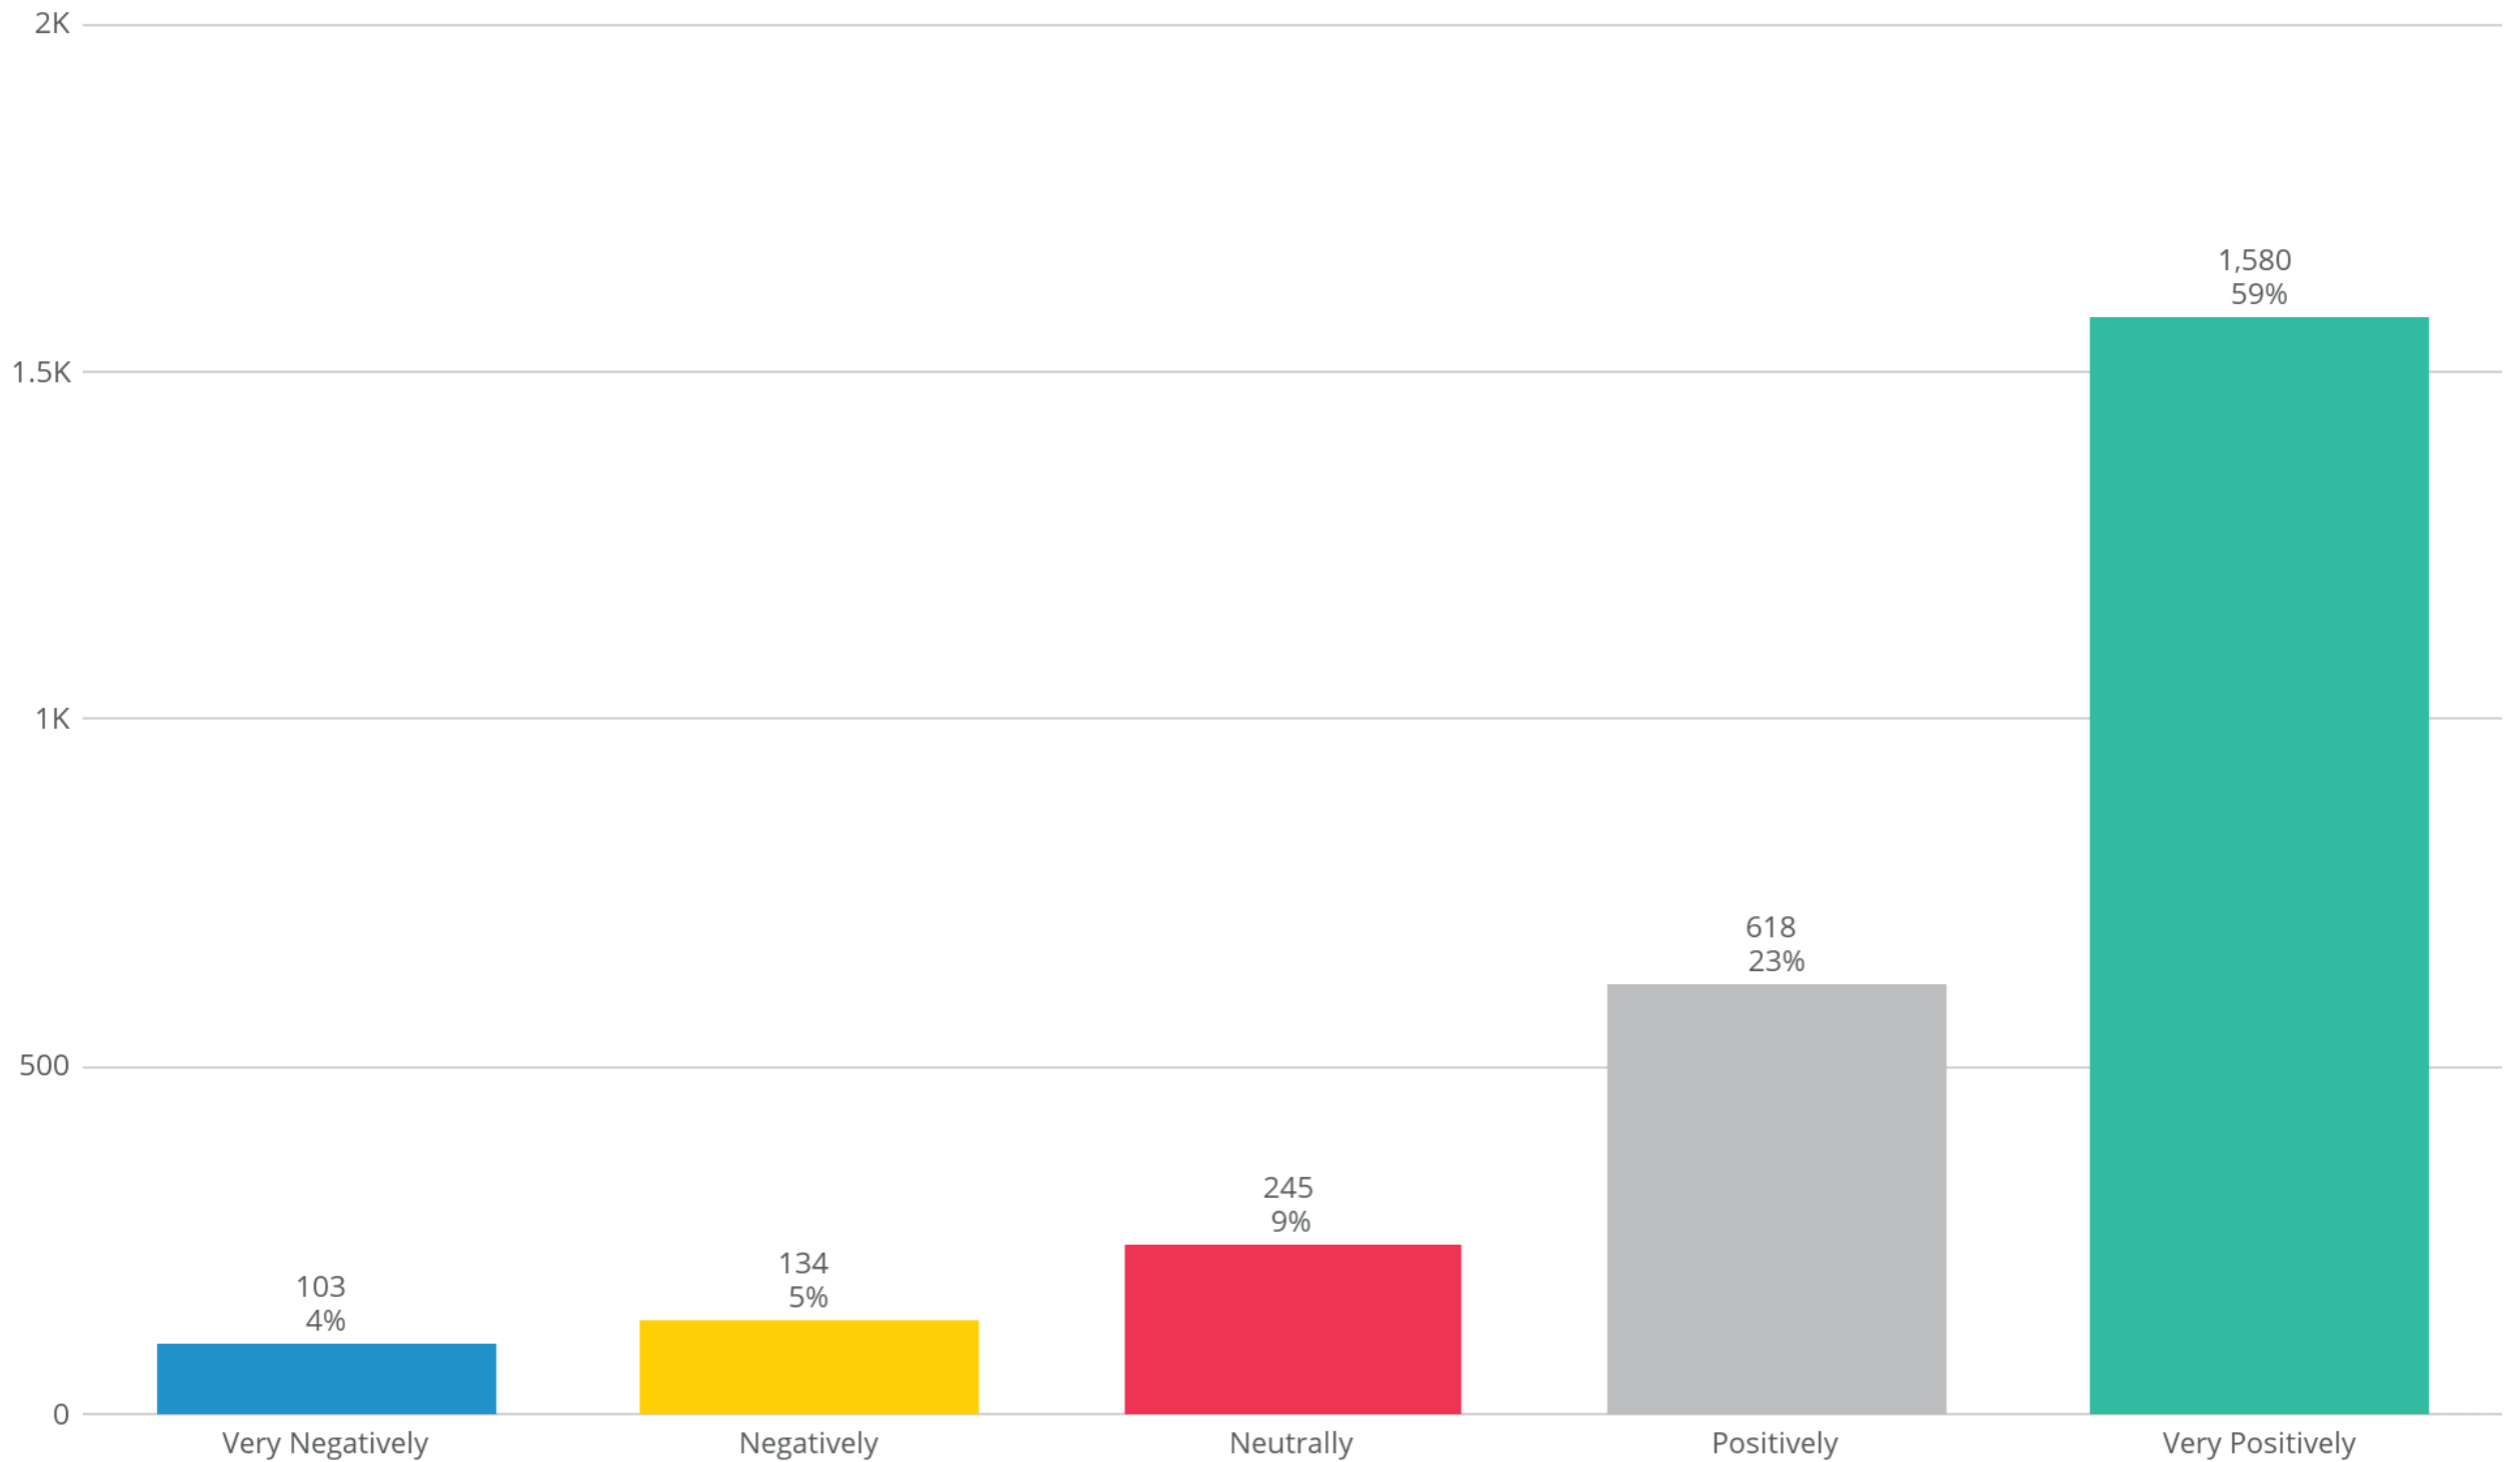

Based on your interaction, how do you view the Santa Fe Police Department?

Jun 1, 2025 - Feb 28, 2026

Number of Responses - Month over Month

Last 30 Days

Number of Responses

250

(Last 30 days vs 60 days ago)

Prior Month 315

↓ -20.63%

Community Requests

Feb 1, 2026 - Feb 28, 2026, by Month

What would you most like Santa Fe PD to do to improve safety in your community?

Feb 1, 2026 - Feb 28, 2026

Community Concerns