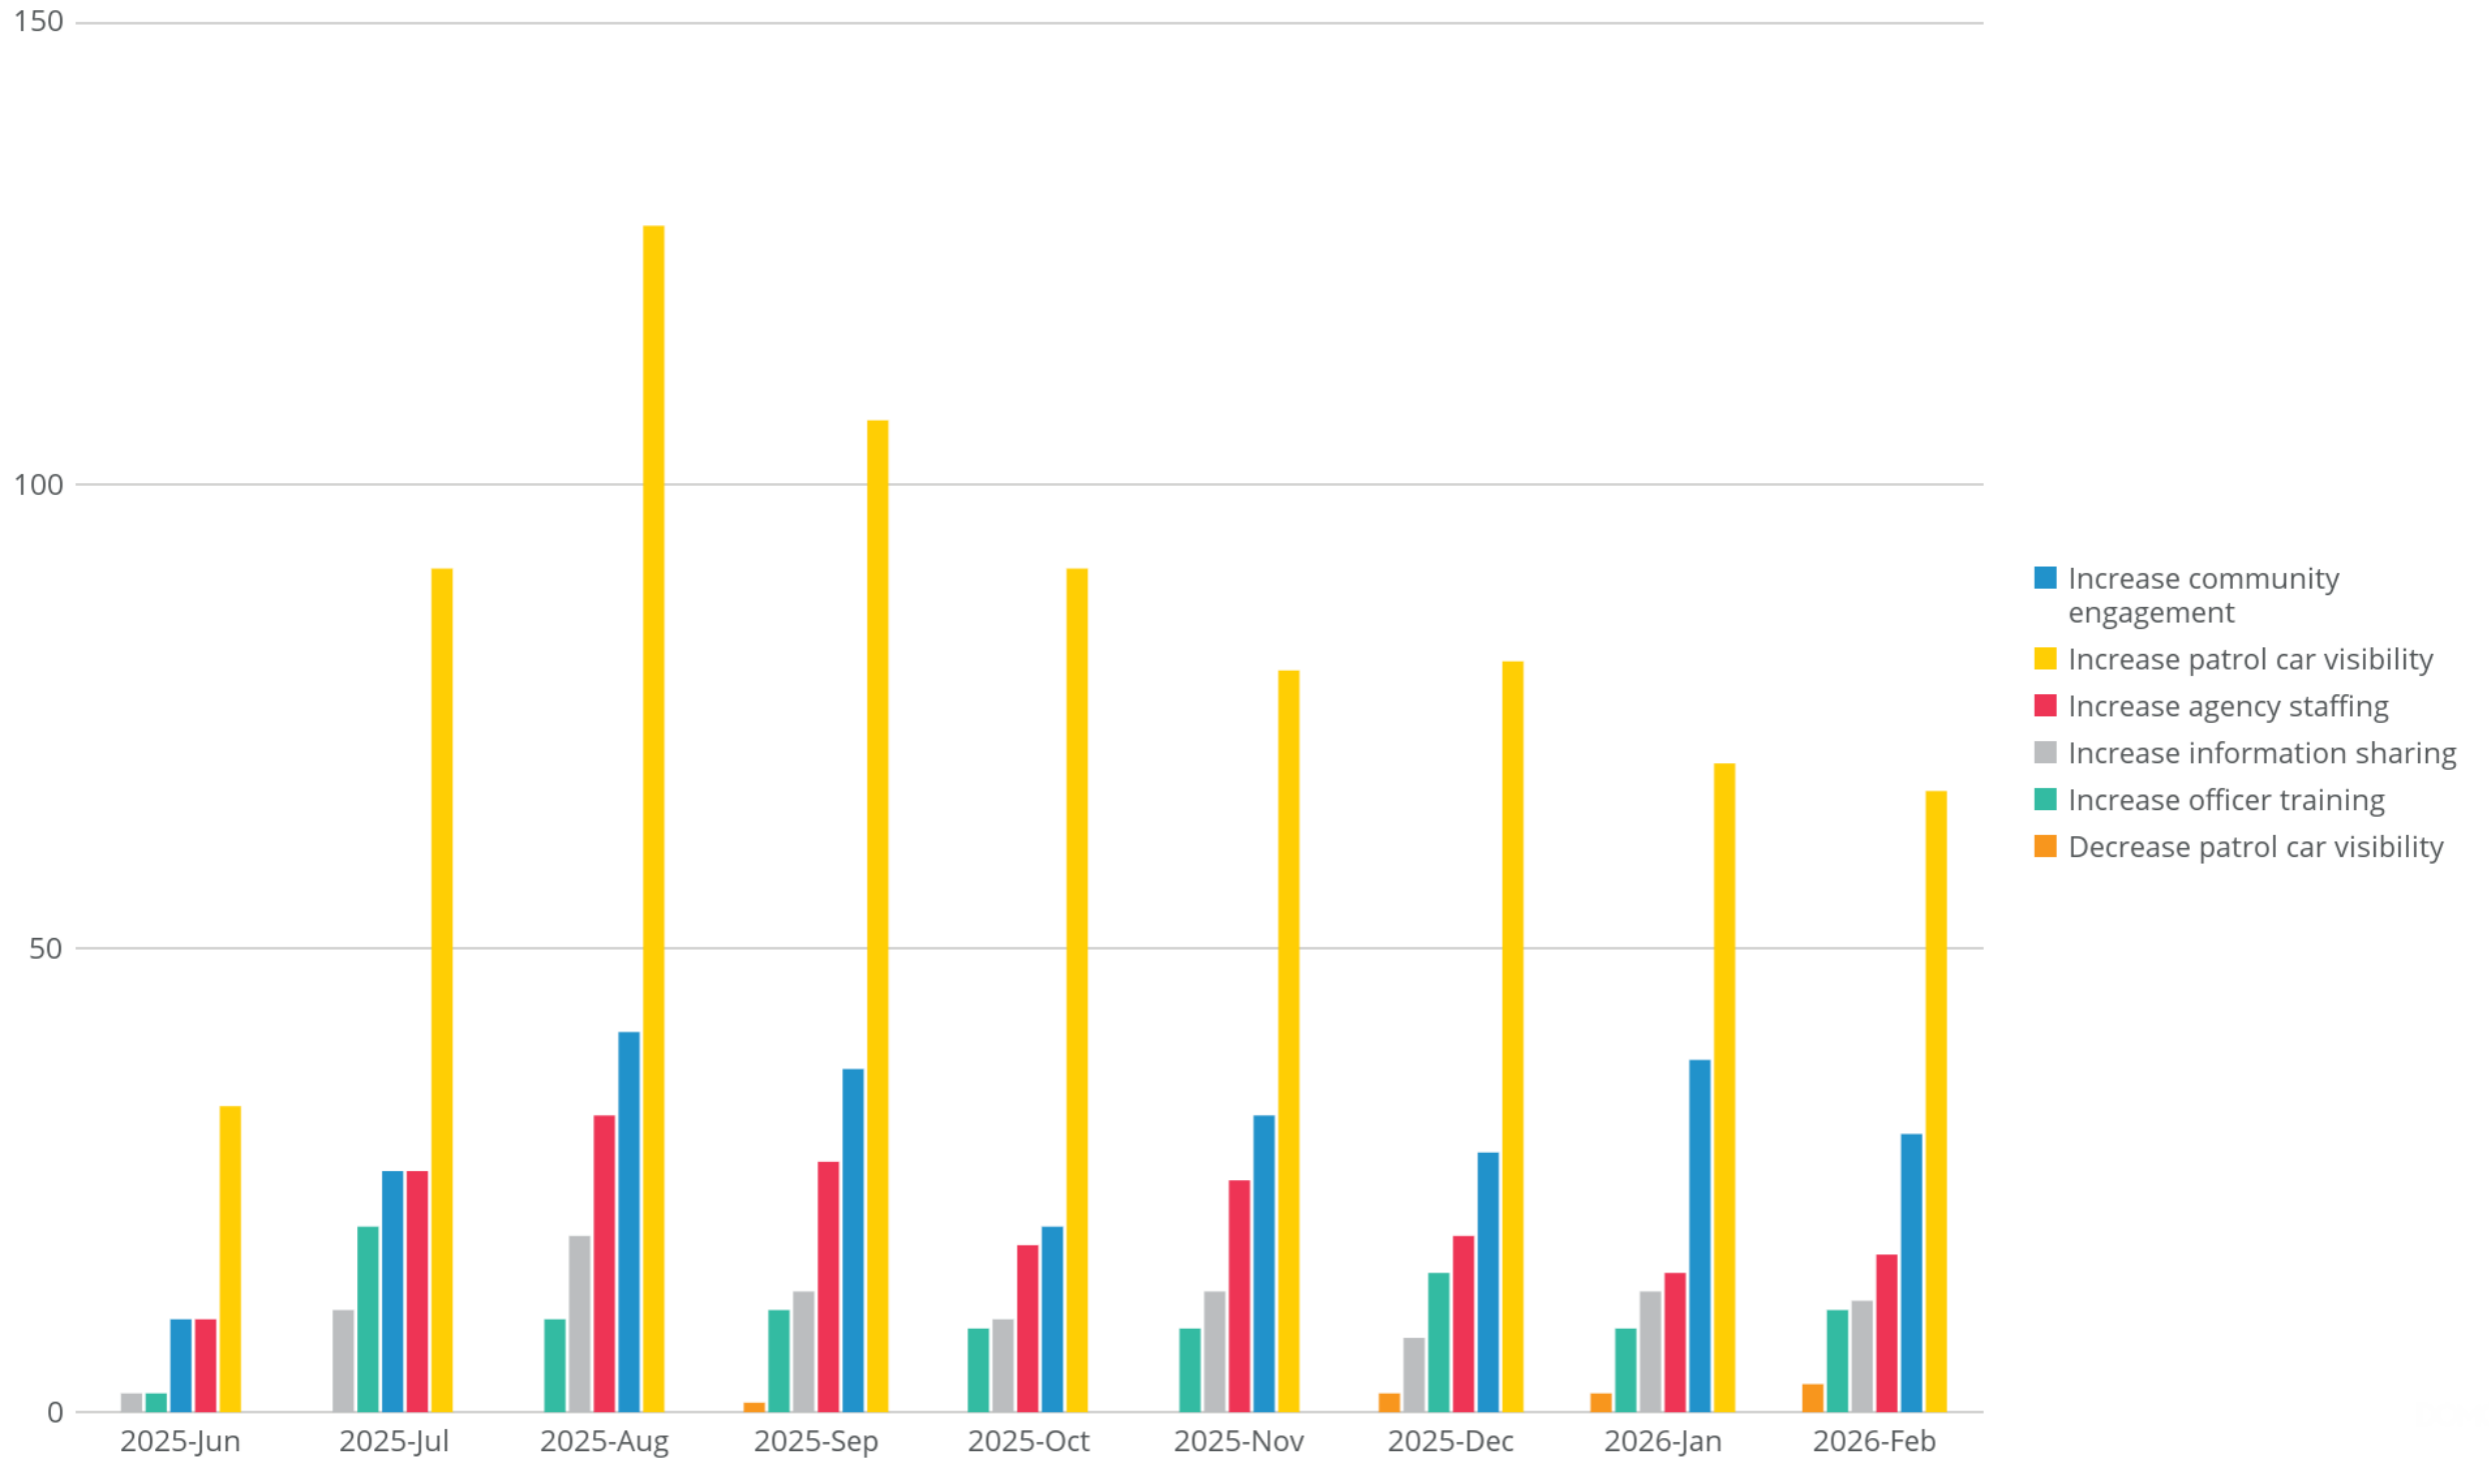

Based on your interaction, how do you view the Santa Fe Police Department?

Jun 1, 2025 - Feb 28, 2026

Number of Responses - Month over Month

Last 30 Days

Number of Responses

250

(Last 30 days vs 60 days ago)

Feb 1, 2026 - Feb 28, 2026, by Month

What is your top safety concern in your community?

Feb 1, 2026 - Feb 28, 2026

Month to Month Comparison

June 2025-January 2026

Community Requests

Jun 1, 2025 - Feb 28, 2026, by Month

What would you most like Santa Fe PD to do to improve safety in your community?

Jun 1, 2025 - Feb 28, 2026

Community Concerns

Jun 1, 2025 - Feb 28, 2026, by Month

What is your top safety concern in your community?

Jun 1, 2025 - Feb 28, 2026