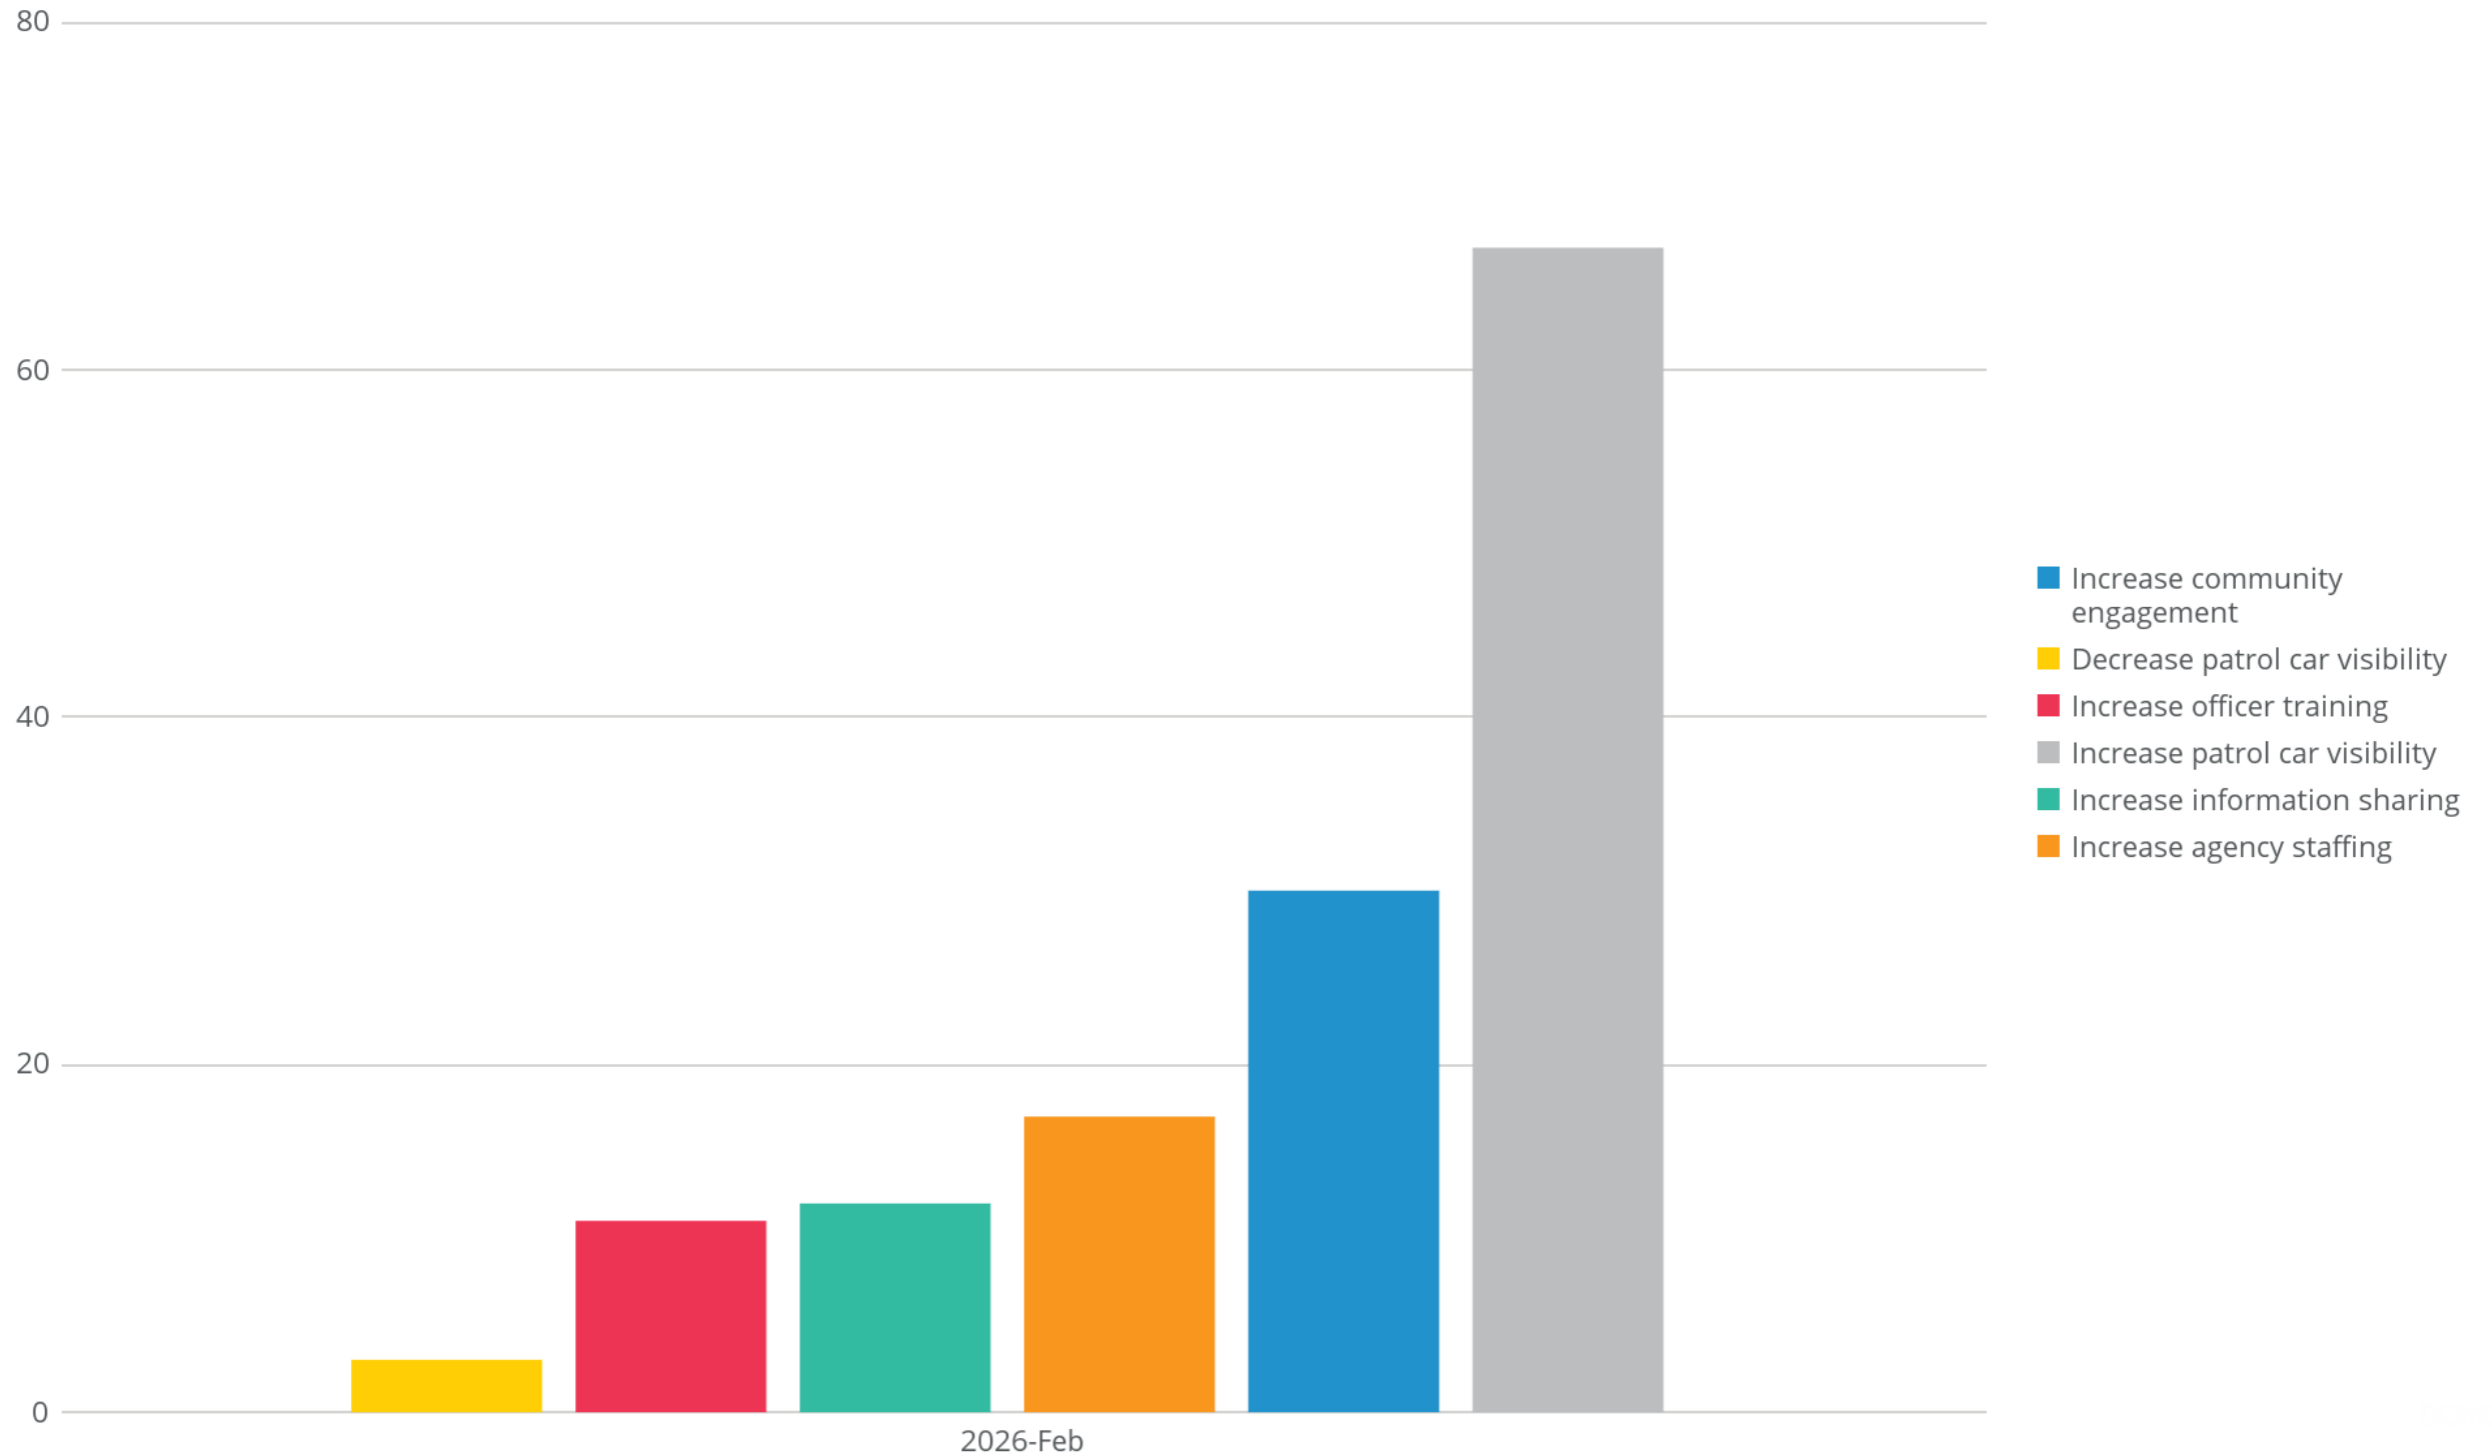

Based on your interaction, how do you view the Santa Fe Police Department?

Jun 1, 2025 - Feb 28, 2026

Number of Responses - Month over Month

Last 30 Days

Number of Responses

250

(Last 30 days vs 60 days ago)

Prior Month 315

↓ -20.63%

Community Requests

Feb 1, 2026 - Feb 28, 2026, by Month

What would you most like Santa Fe PD to do to improve safety in your community?

Feb 1, 2026 - Feb 28, 2026

Community Concerns

Feb 1, 2026 - Feb 28, 2026, by Month

What is your top safety concern in your community?

Feb 1, 2026 - Feb 28, 2026

Month to Month Comparison

June 2025-January 2026

Community Requests

Jun 1, 2025 - Feb 28, 2026, by Month

What would you most like Santa Fe PD to do to improve safety in your community?

Jun 1, 2025 - Feb 28, 2026

Community Concerns

Jun 1, 2025 - Feb 28, 2026, by Month

What is your top safety concern in your community?