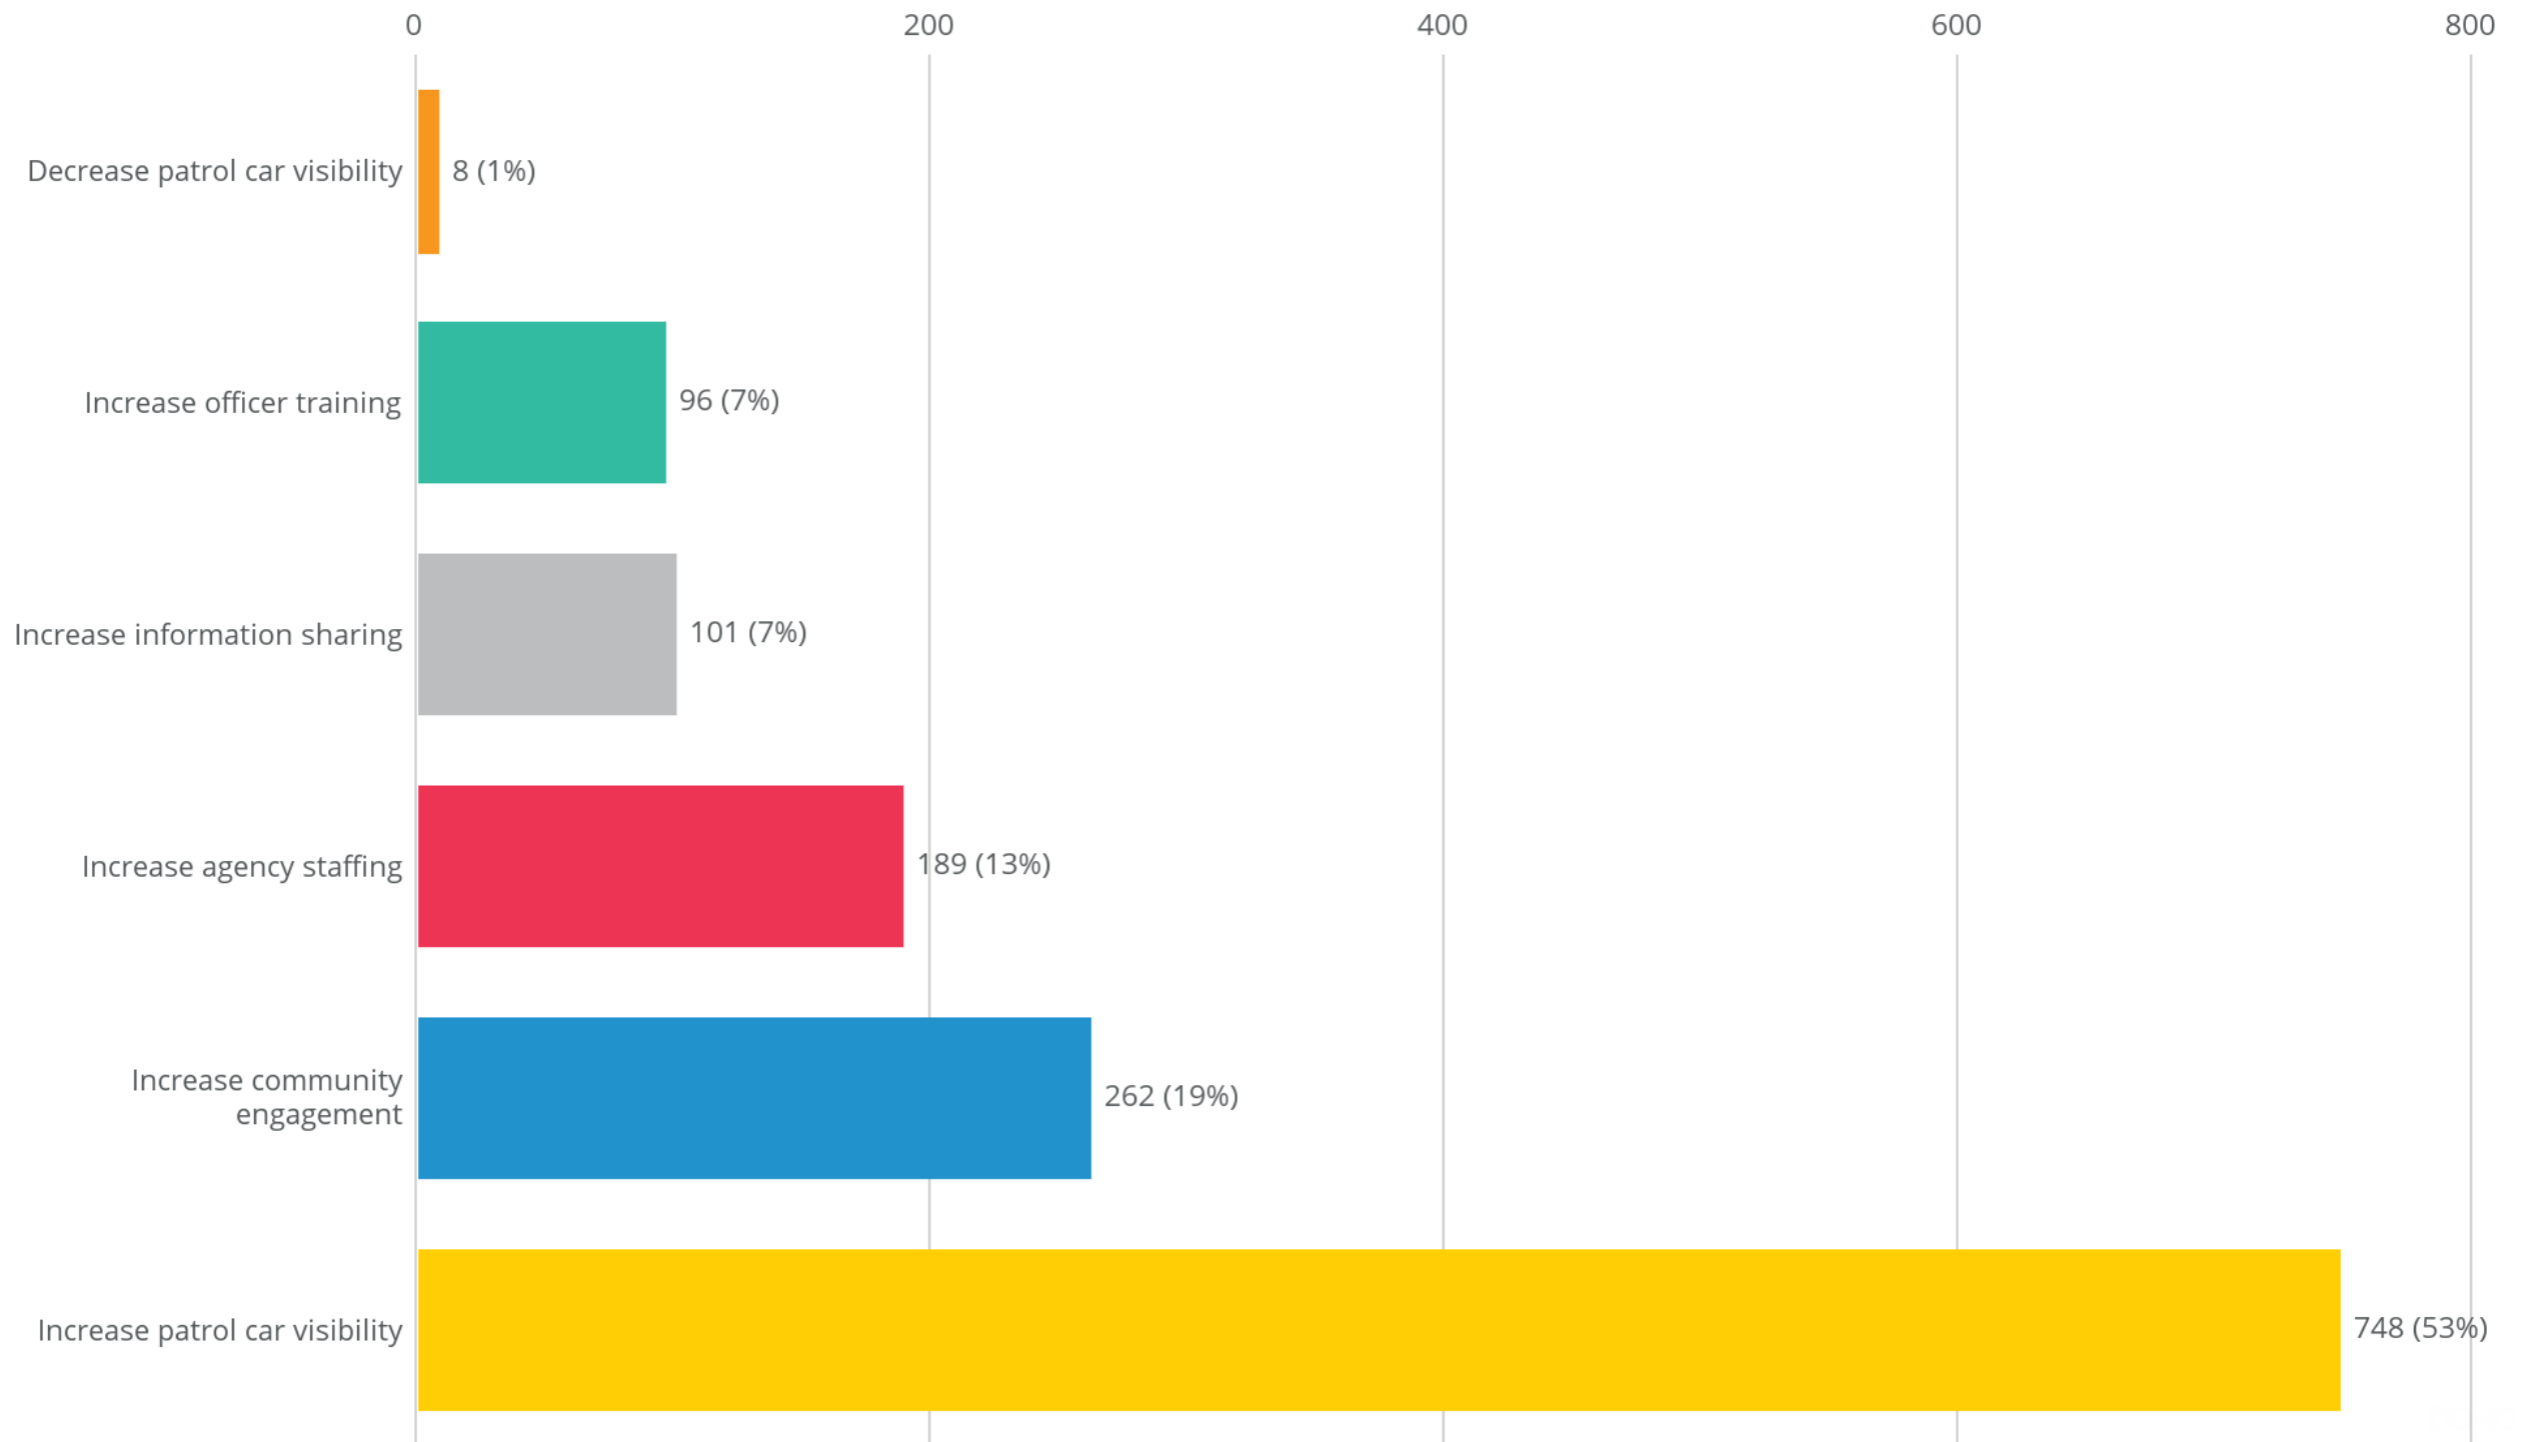

Feb 1, 2026 - Feb 28, 2026, by Month

What is your top safety concern in your community?

Feb 1, 2026 - Feb 28, 2026

Month to Month Comparison

June 2025-January 2026

Community Requests

Jun 1, 2025 - Feb 28, 2026, by Month

What would you most like Santa Fe PD to do to improve safety in your community?

Jun 1, 2025 - Feb 28, 2026

Community Concerns

Jun 1, 2025 - Feb 28, 2026, by Month

What is your top safety concern in your community?

Jun 1, 2025 - Feb 28, 2026