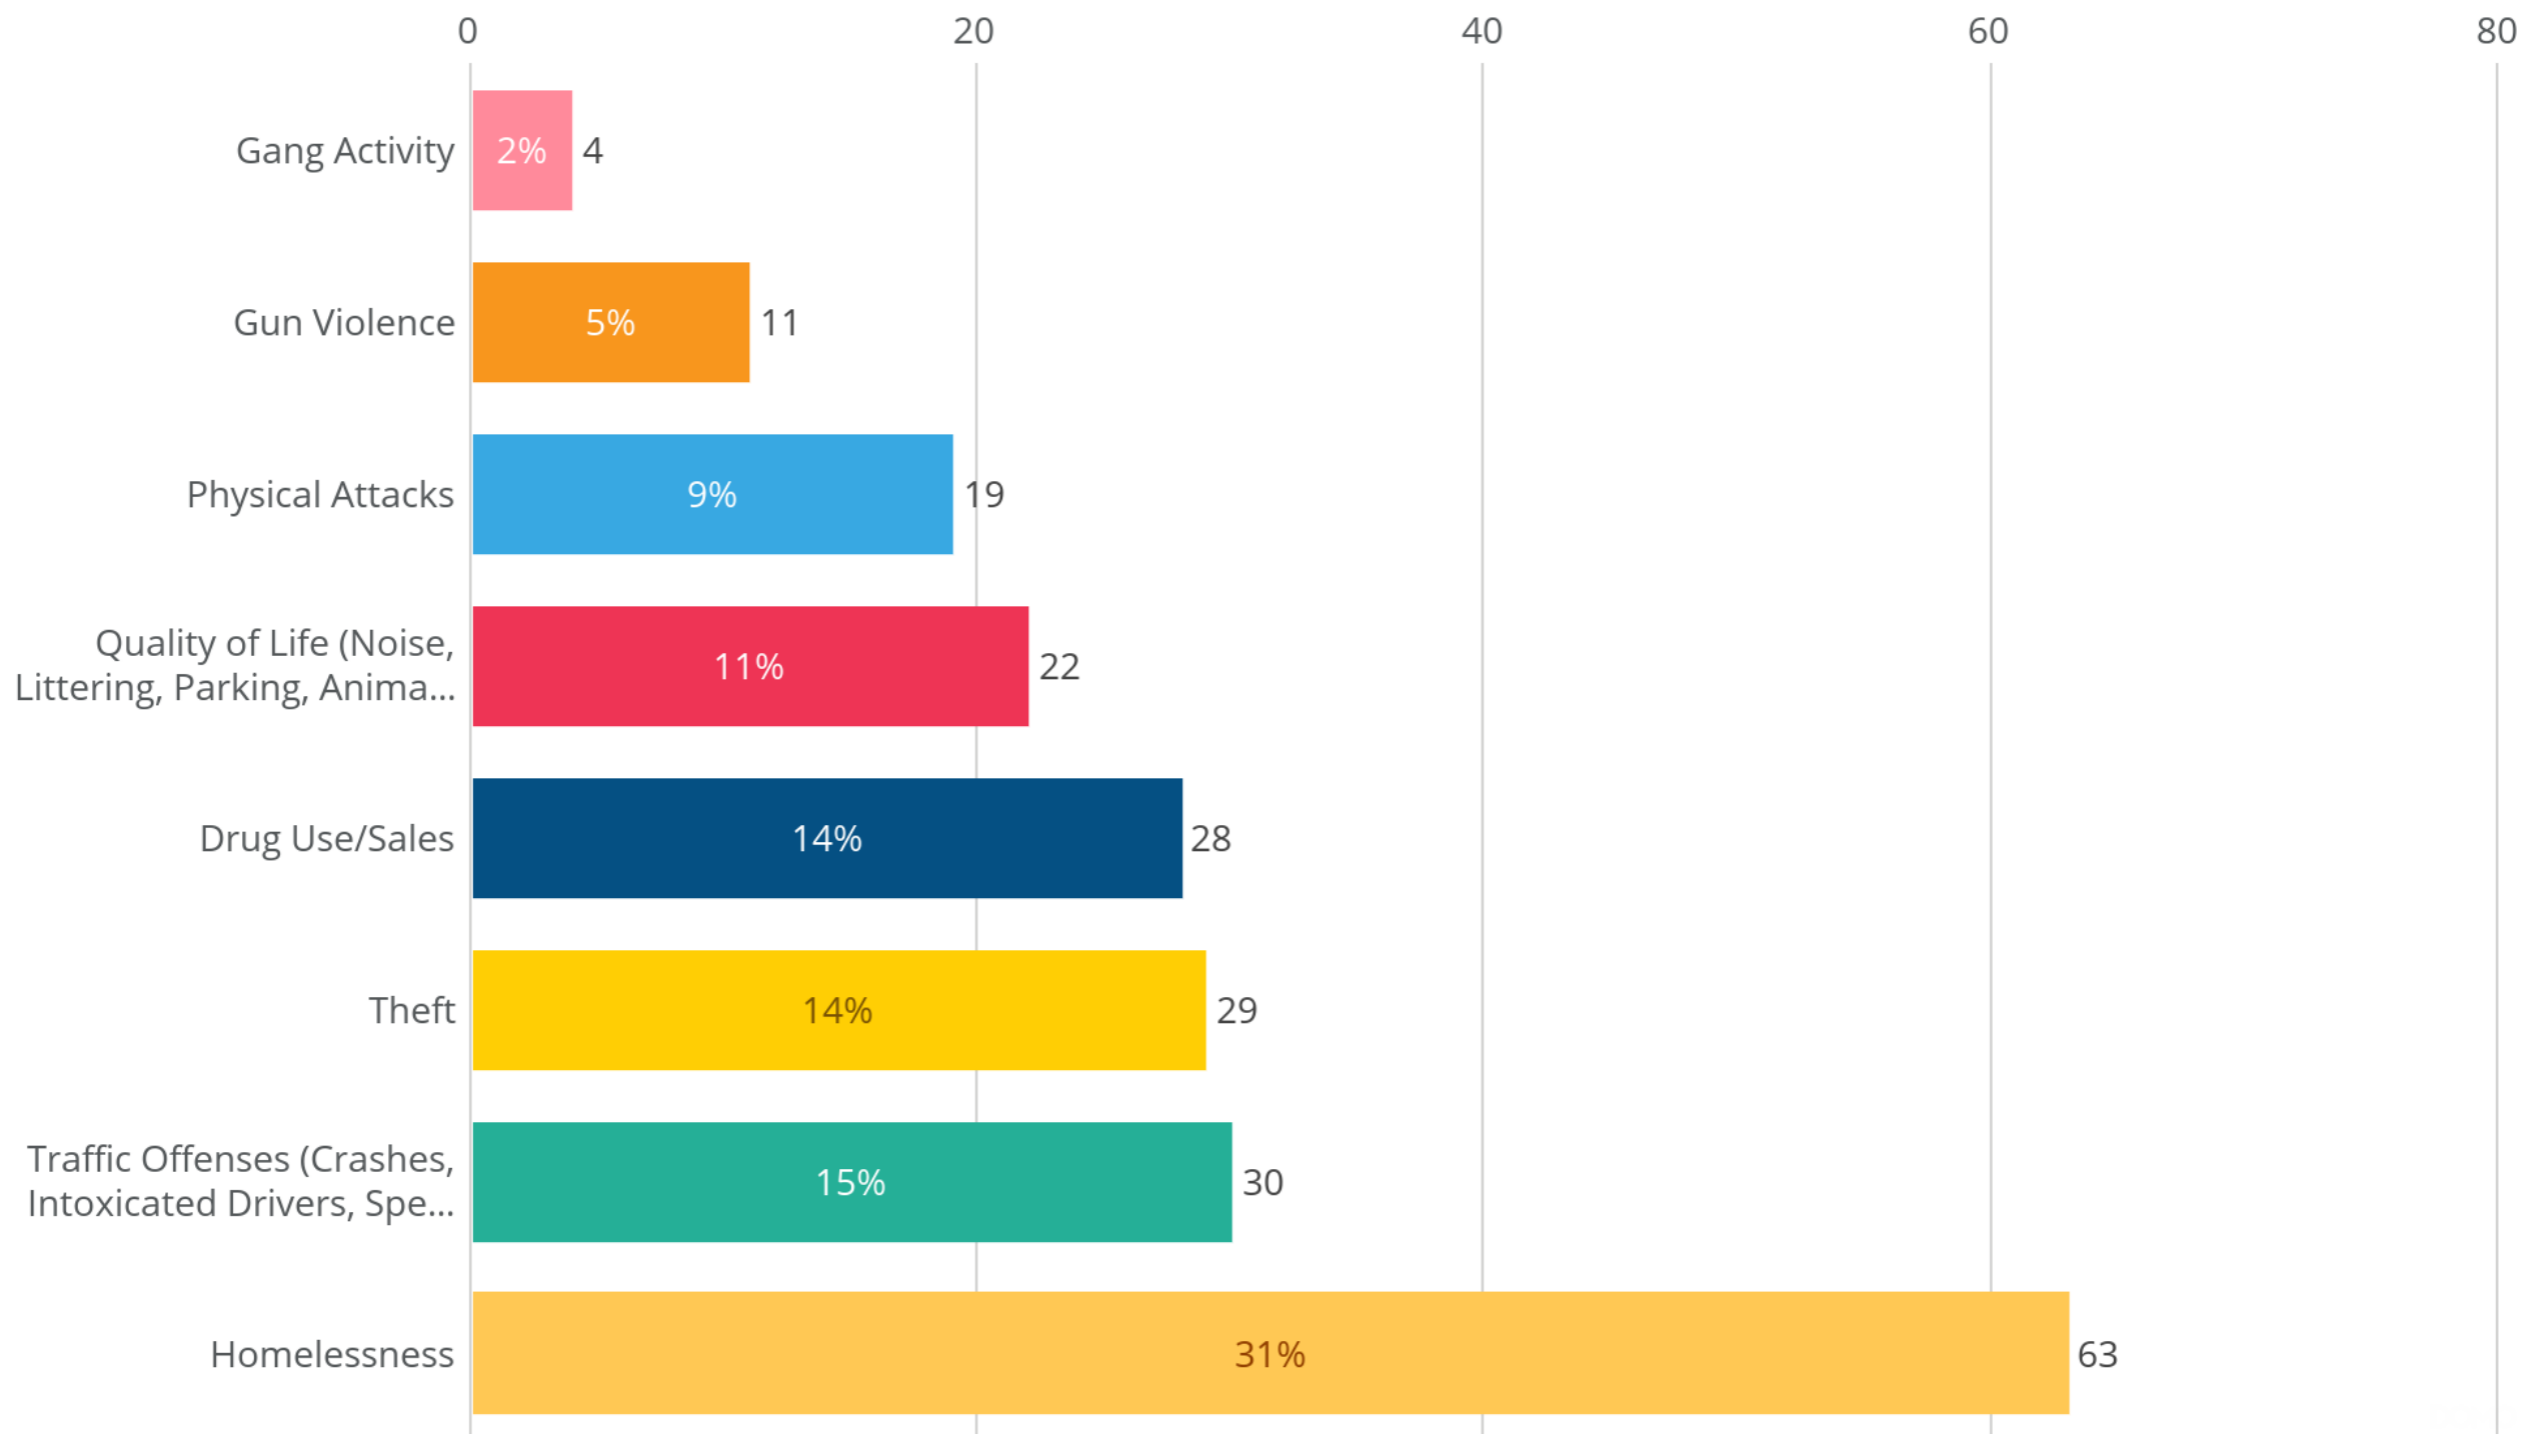

Prior Month 315

↓ -20.63%

Community Requests

Feb 1, 2026 - Feb 28, 2026, by Month

What would you most like Santa Fe PD to do to improve safety in your community?

Feb 1, 2026 - Feb 28, 2026

Community Concerns

Feb 1, 2026 - Feb 28, 2026, by Month

What is your top safety concern in your community?

Feb 1, 2026 - Feb 28, 2026

Month to Month Comparison

June 2025-January 2026

Community Requests

Jun 1, 2025 - Feb 28, 2026, by Month