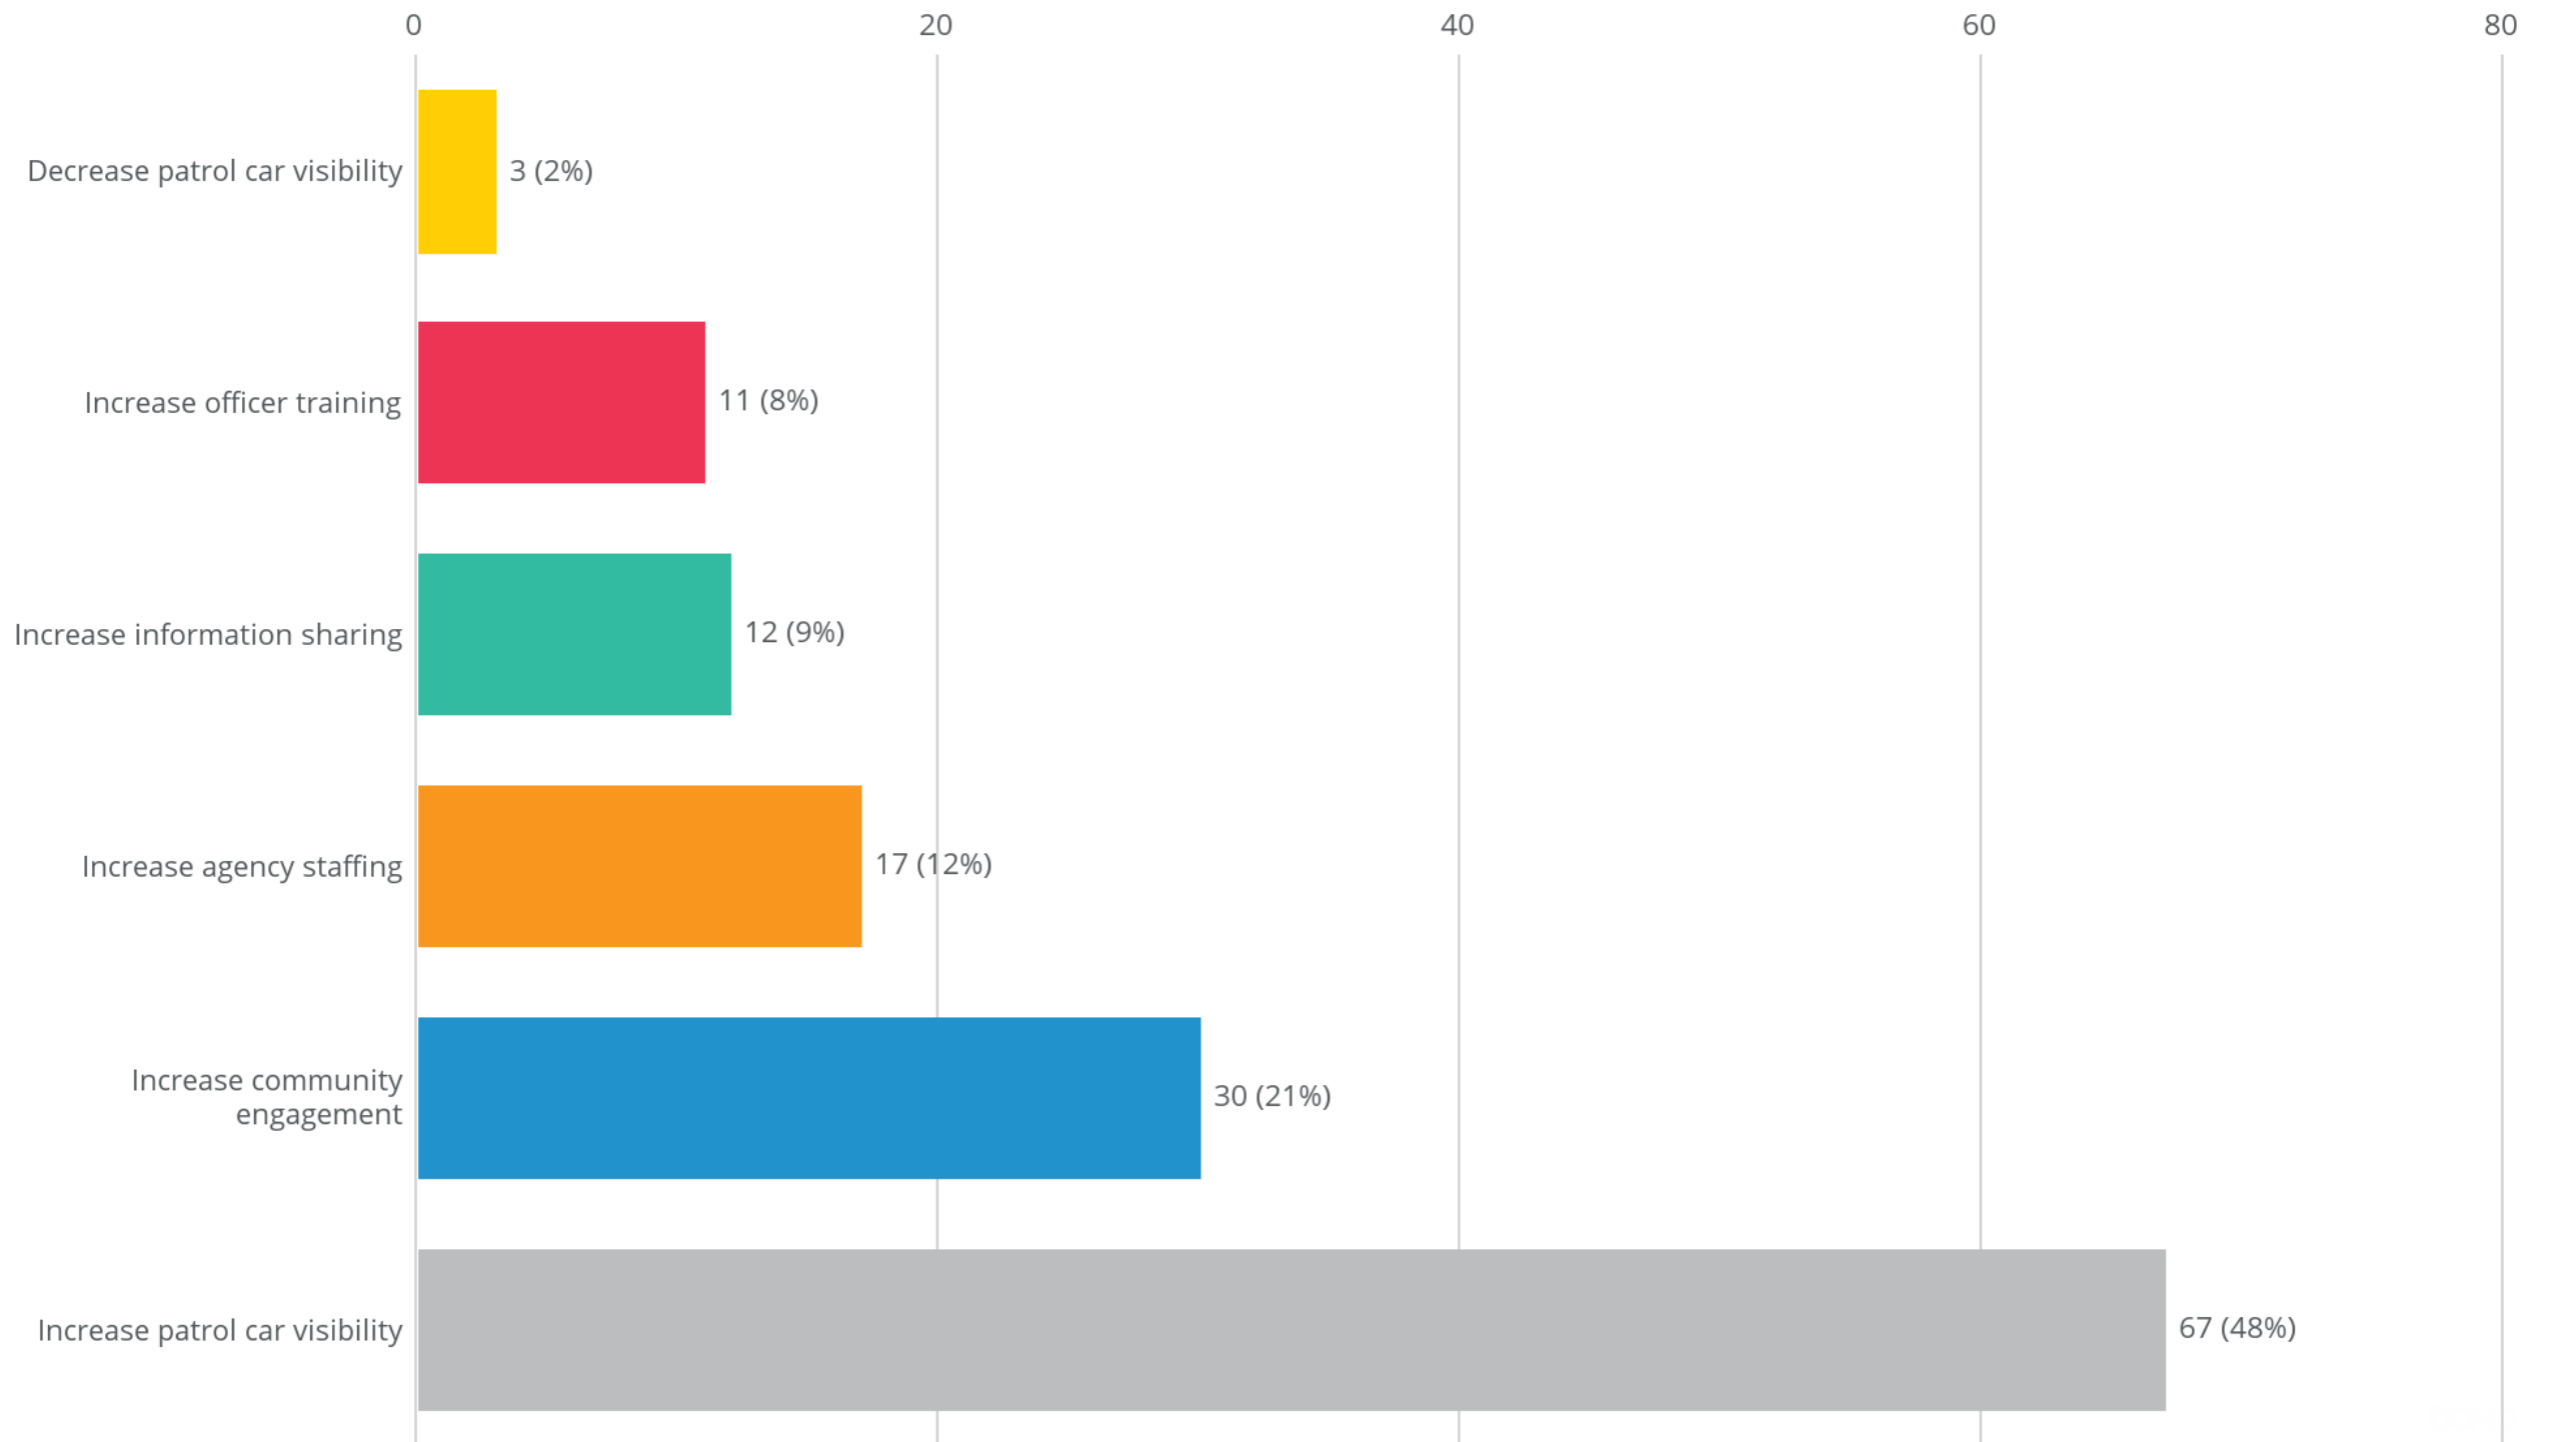

Based on your interaction, how do you view the Santa Fe Police Department?

Jun 1, 2025 - Feb 28, 2026

Number of Responses - Month over Month

Last 30 Days

Number of Responses

250

(Last 30 days vs 60 days ago)

Prior Month 315

↓ -20.63%

Community Requests

Feb 1, 2026 - Feb 28, 2026, by Month

What would you most like Santa Fe PD to do to improve safety in your community?

Feb 1, 2026 - Feb 28, 2026

Community Concerns

Feb 1, 2026 - Feb 28, 2026, by Month

What is your top safety concern in your community?

Feb 1, 2026 - Feb 28, 2026

Month to Month Comparison

June 2025-January 2026

Community Requests

Jun 1, 2025 - Feb 28, 2026, by Month