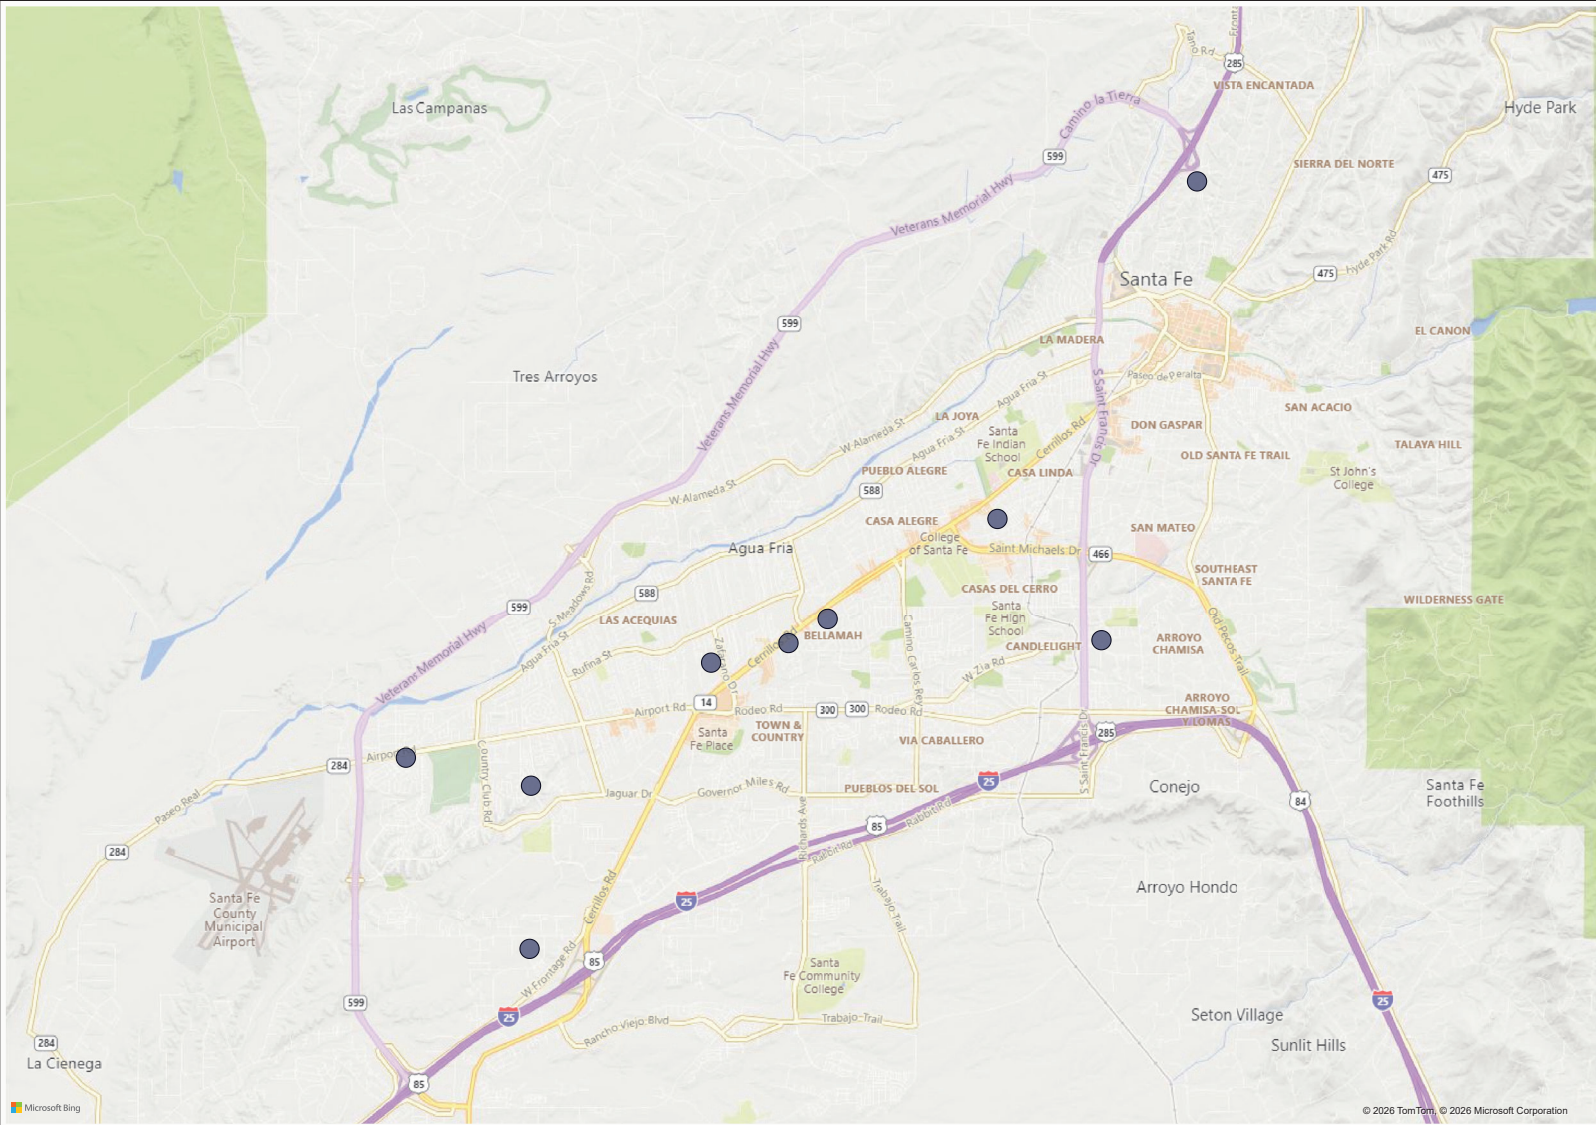

Offense Categories (NIBRS) - Completed

Completion ● COMPLETED

11

MOTOR VEHICLE THEFT

Offense Categories (NIBRS) - Attempted

Completion ● ATTEMPTED

1

MOTOR VEHICLE THEFT

9 offenses mapped.

3 offenses not mapped due to missing and/or incomplete geographic information. Offenses are still counted in other visuals.

Santa Fe Crime Map

Adult / Juvenile:

All

Map Status:

All

District: