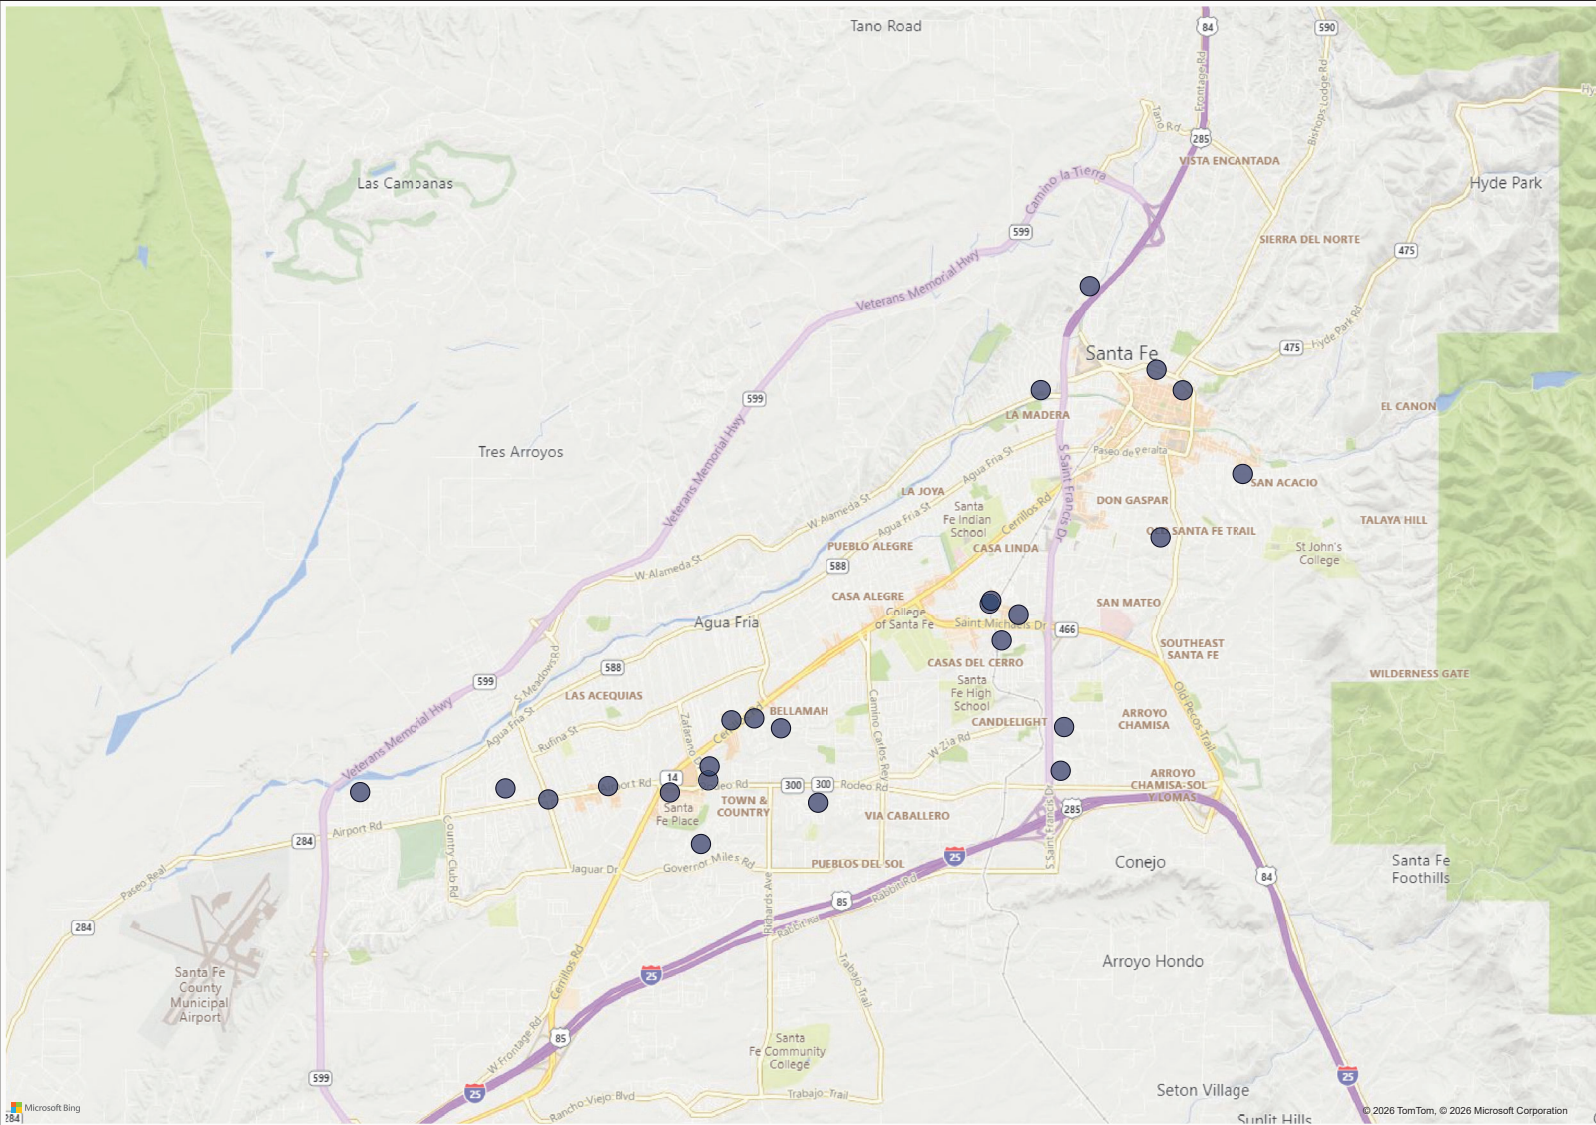

All

Reset Filters

Total Offenses

124

Total Incidents (May be Inclusive of Multiple Offenses)

122

Offense Categories (NIBRS) - Completed

Completion ● COMPLETED

122

LARCENY/THEFT

Offense Categories (NIBRS) - Attempted

Completion ● ATTEMPTED

2

LARCENY/THEFT

26 offenses mapped.

98 offenses not mapped due to missing and/or incomplete geographic information. Offenses are still counted in other visuals.

Santa Fe Crime Map

Adult / Juvenile:

All

Map Status:

All

District:

All

Zone:

All

Sector:

All

Occurred From Created Date:

Last 1 Months (Calen...)

2/1/2026 - 2/28/2026

Switch Map Style (Heat/Point Map)

NIBRS Code: