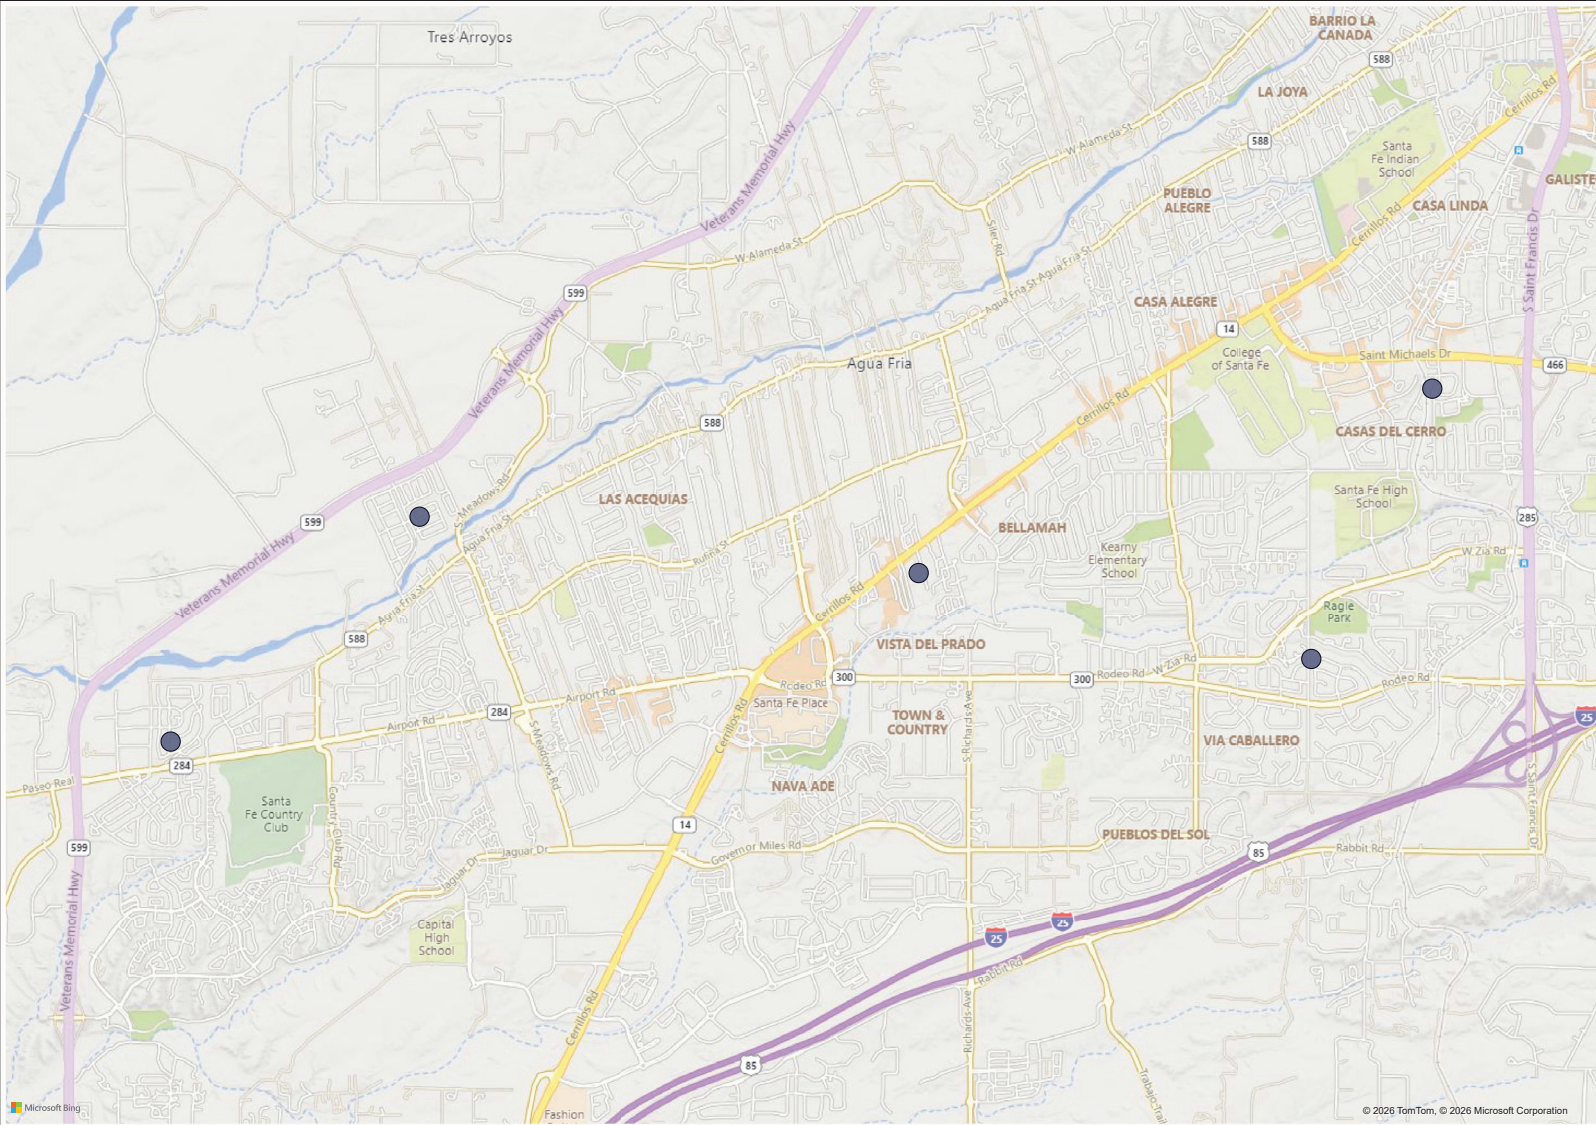

Offense Categories (NIBRS) - Completed

Completion ● COMPLETED

12

SEX OFFENSES

Offense Categories (NIBRS) - Attempted

5 offenses mapped.

7 offenses not mapped due to missing and/or incomplete geographic information. Offenses are still counted in other visuals.

Santa Fe Crime Map

Adult / Juvenile:
All

Map Status: All
District: All
Zone: All
Sector: All

Occurred From Created Date:
Last 1 Months (Calendar icon)
2/1/2026 - 2/28/2026

Switch Map Style (Heat/Point Map)
Reset Filters