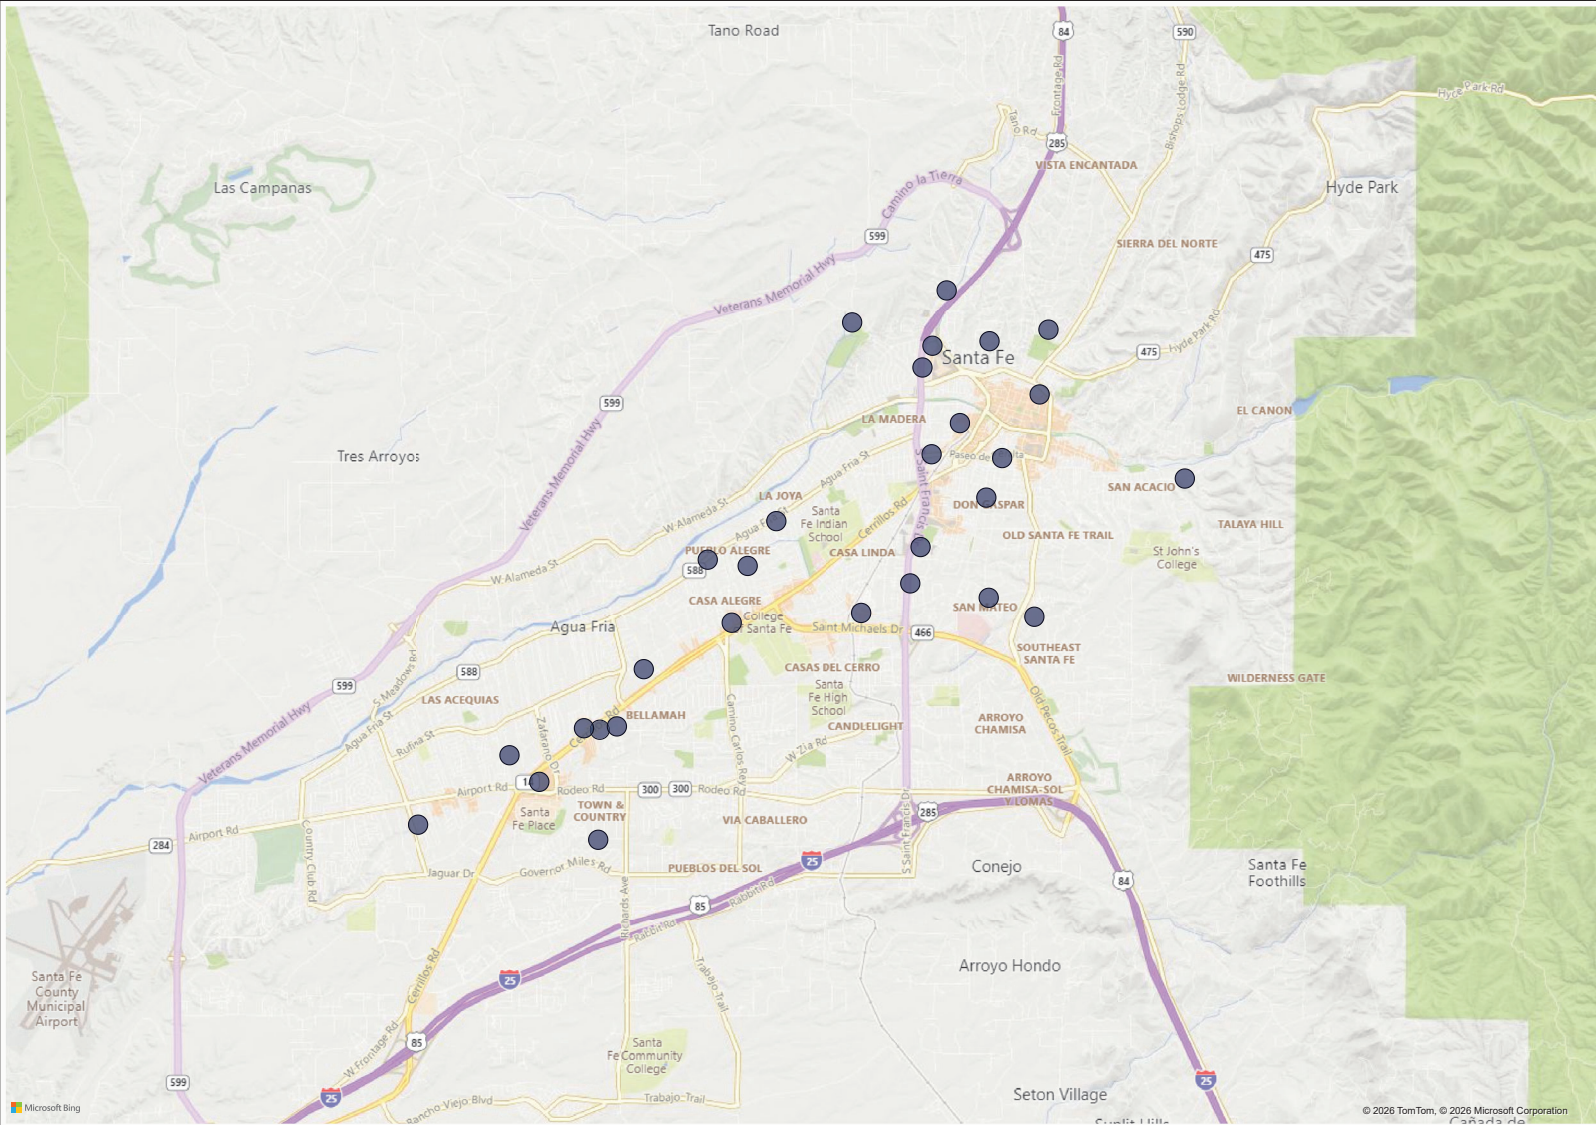

Total Incidents (May be Inclusive of Multiple Offenses)

42

Offense Categories (NIBRS) - Completed

Completion ● COMPLETED

40

BURGLARY/BREAKING & ENTERING

Offense Categories (NIBRS) - Attempted

Completion ● ATTEMPTED

2

BURGLARY/BREAKING & ENTERING

30 offenses mapped.

12 offenses not mapped due to missing and/or incomplete geographic information. Offenses are still counted in other visuals.

Santa Fe Crime Map

Adult / Juvenile:

All

Map Status:

All

District:

All

Zone:

All

Sector: