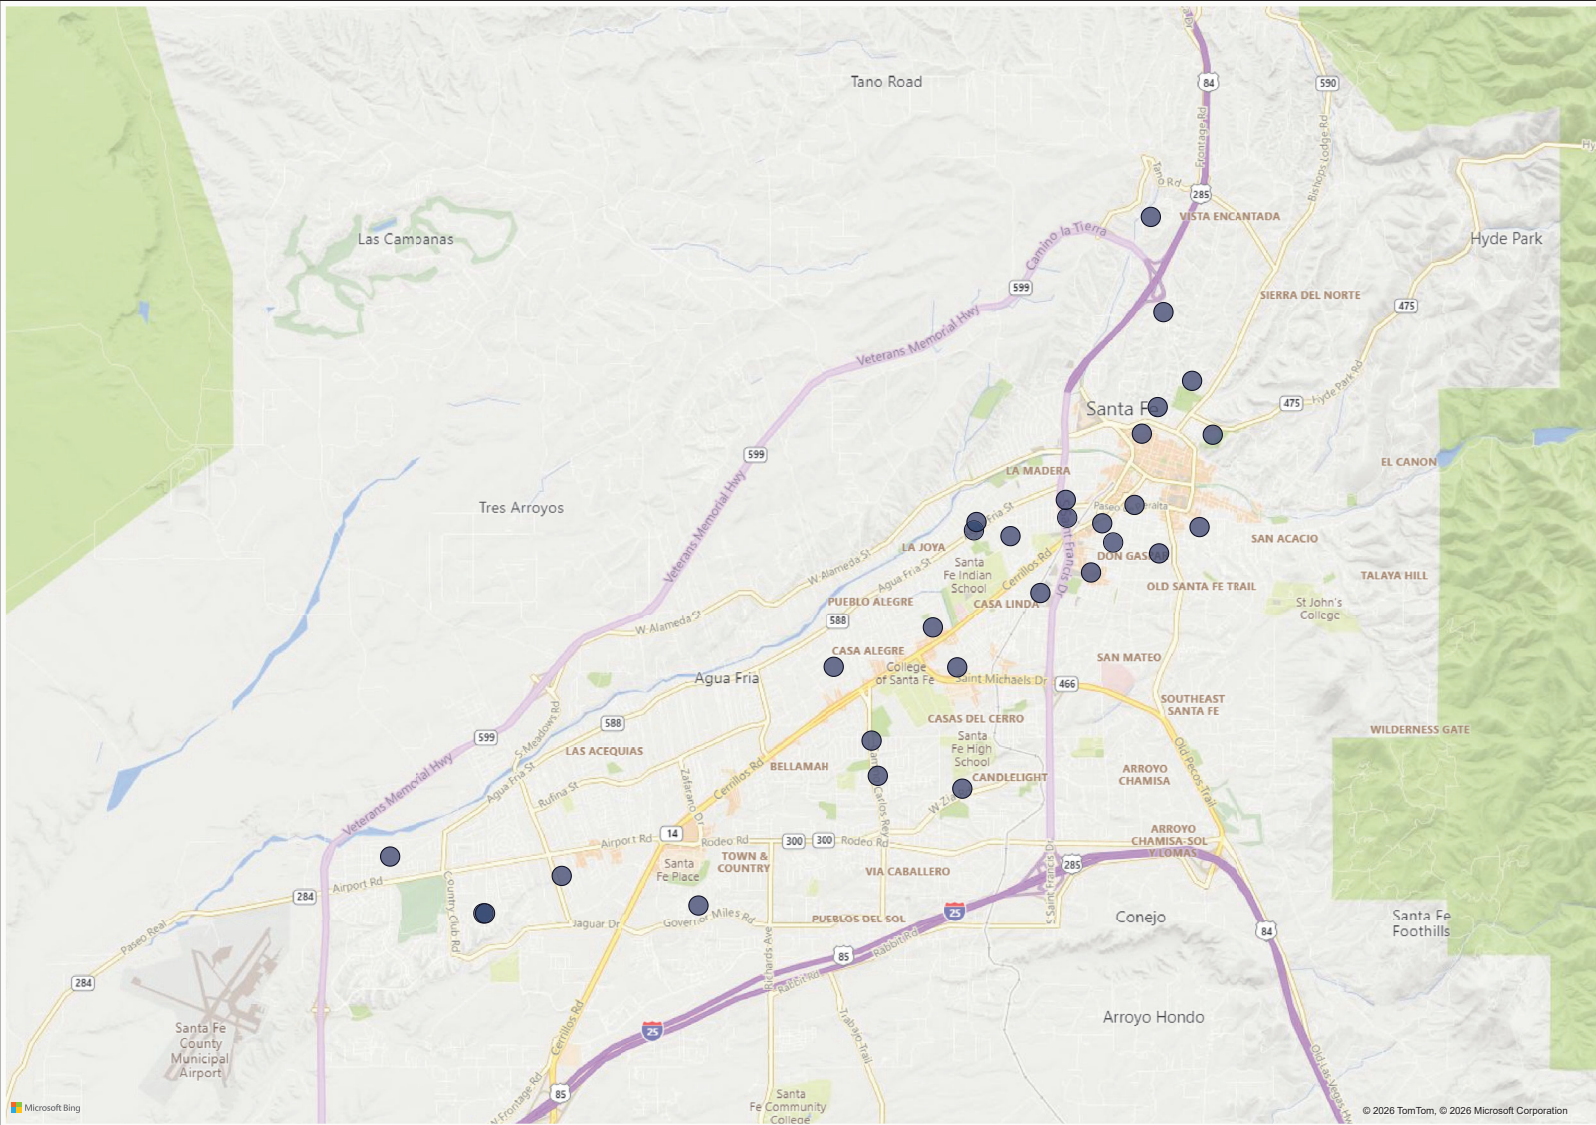

All

Completion:

All

Reset Filters

Total Offenses

38

Total Incidents (May be Inclusive of Multiple Offenses)

37

Offense Categories (NIBRS) - Completed

Completion ● COMPLETED

38

THEFT FROM MOTOR VEHICLE

Offense Categories (NIBRS) - Attempted

30 offenses mapped.

8 offenses not mapped due to missing and/or incomplete geographic information. Offenses are still counted in other visuals.