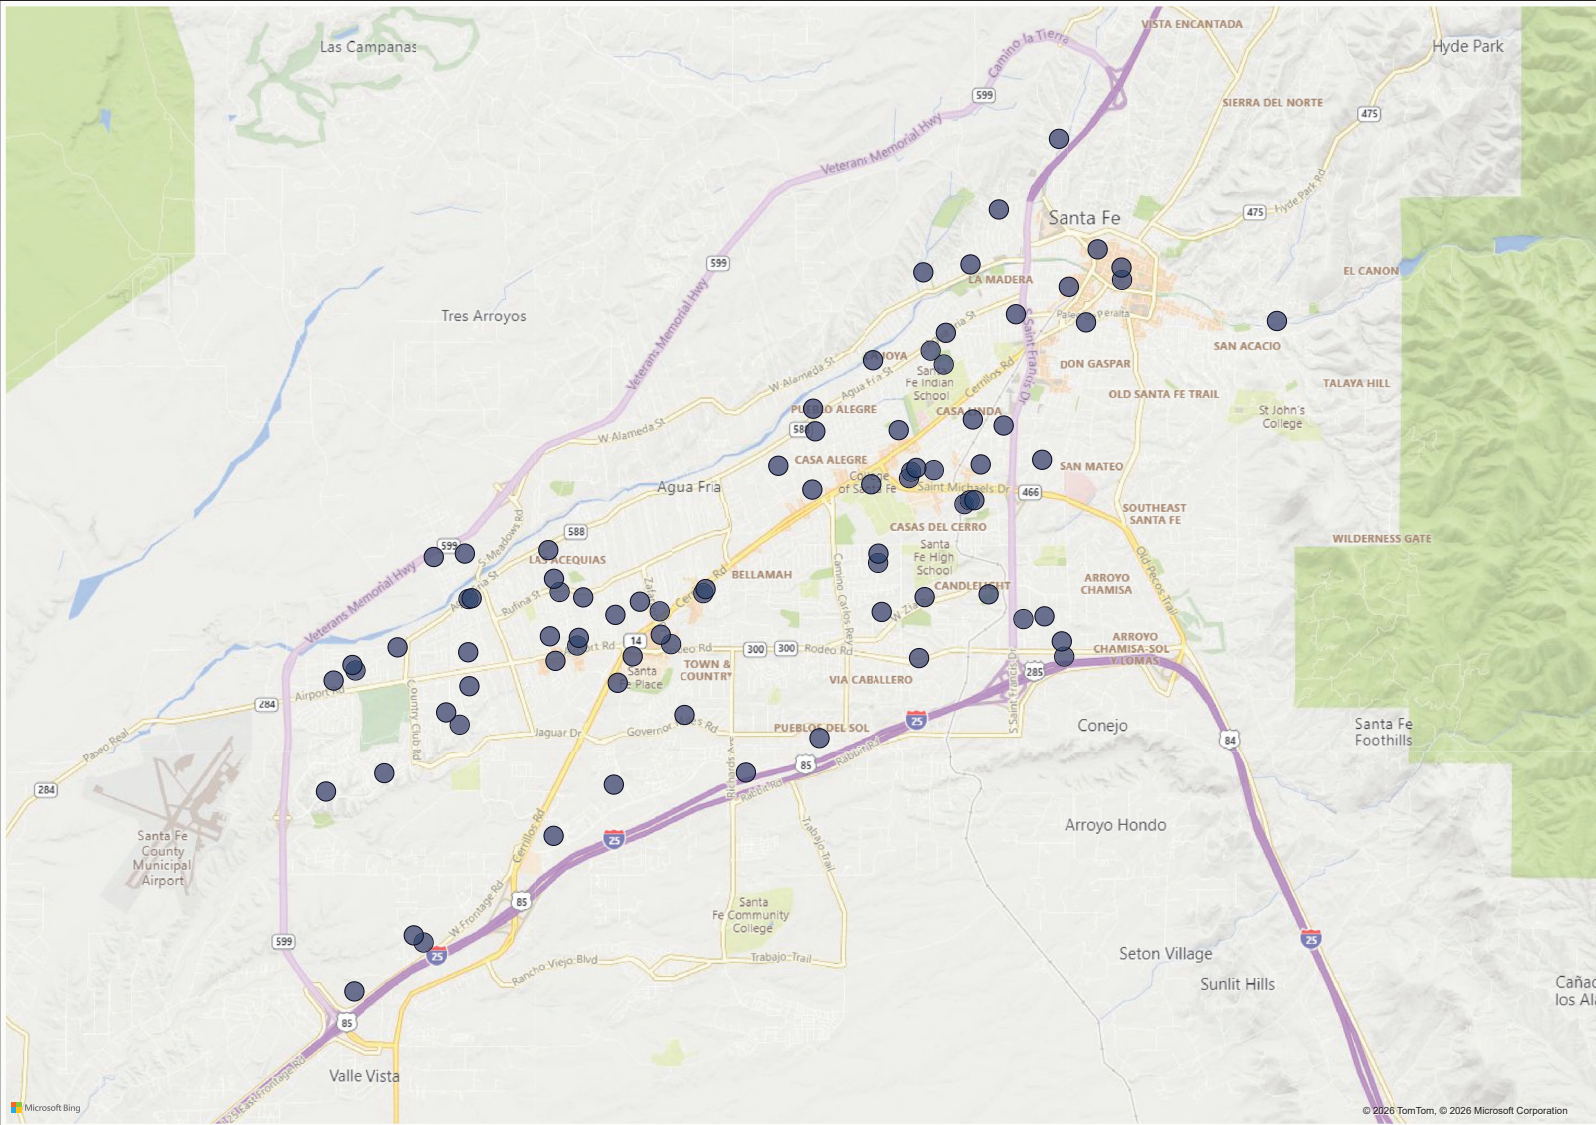

All

Completion:

All

Reset Filters

Total Offenses

192

Total Incidents (May be Inclusive of Multiple Offenses)

133

Offense Categories (NIBRS) - Completed

Completion ● COMPLETED

192

ASSAULT

Offense Categories (NIBRS) - Attempted

125 offenses mapped.

67 offenses not mapped due to missing and/or incomplete geographic information. Offenses are still counted in other visuals.

Santa Fe Crime Map

Adult / Juvenile:

All

Map Status:

All

District:

All

Zone:

9 offenses mapped.

3 offenses not mapped due to missing and/or incomplete geographic information. Offenses are still counted in other visuals.

Santa Fe Crime Map

Adult / Juvenile:

All

Map Status:

All

District: