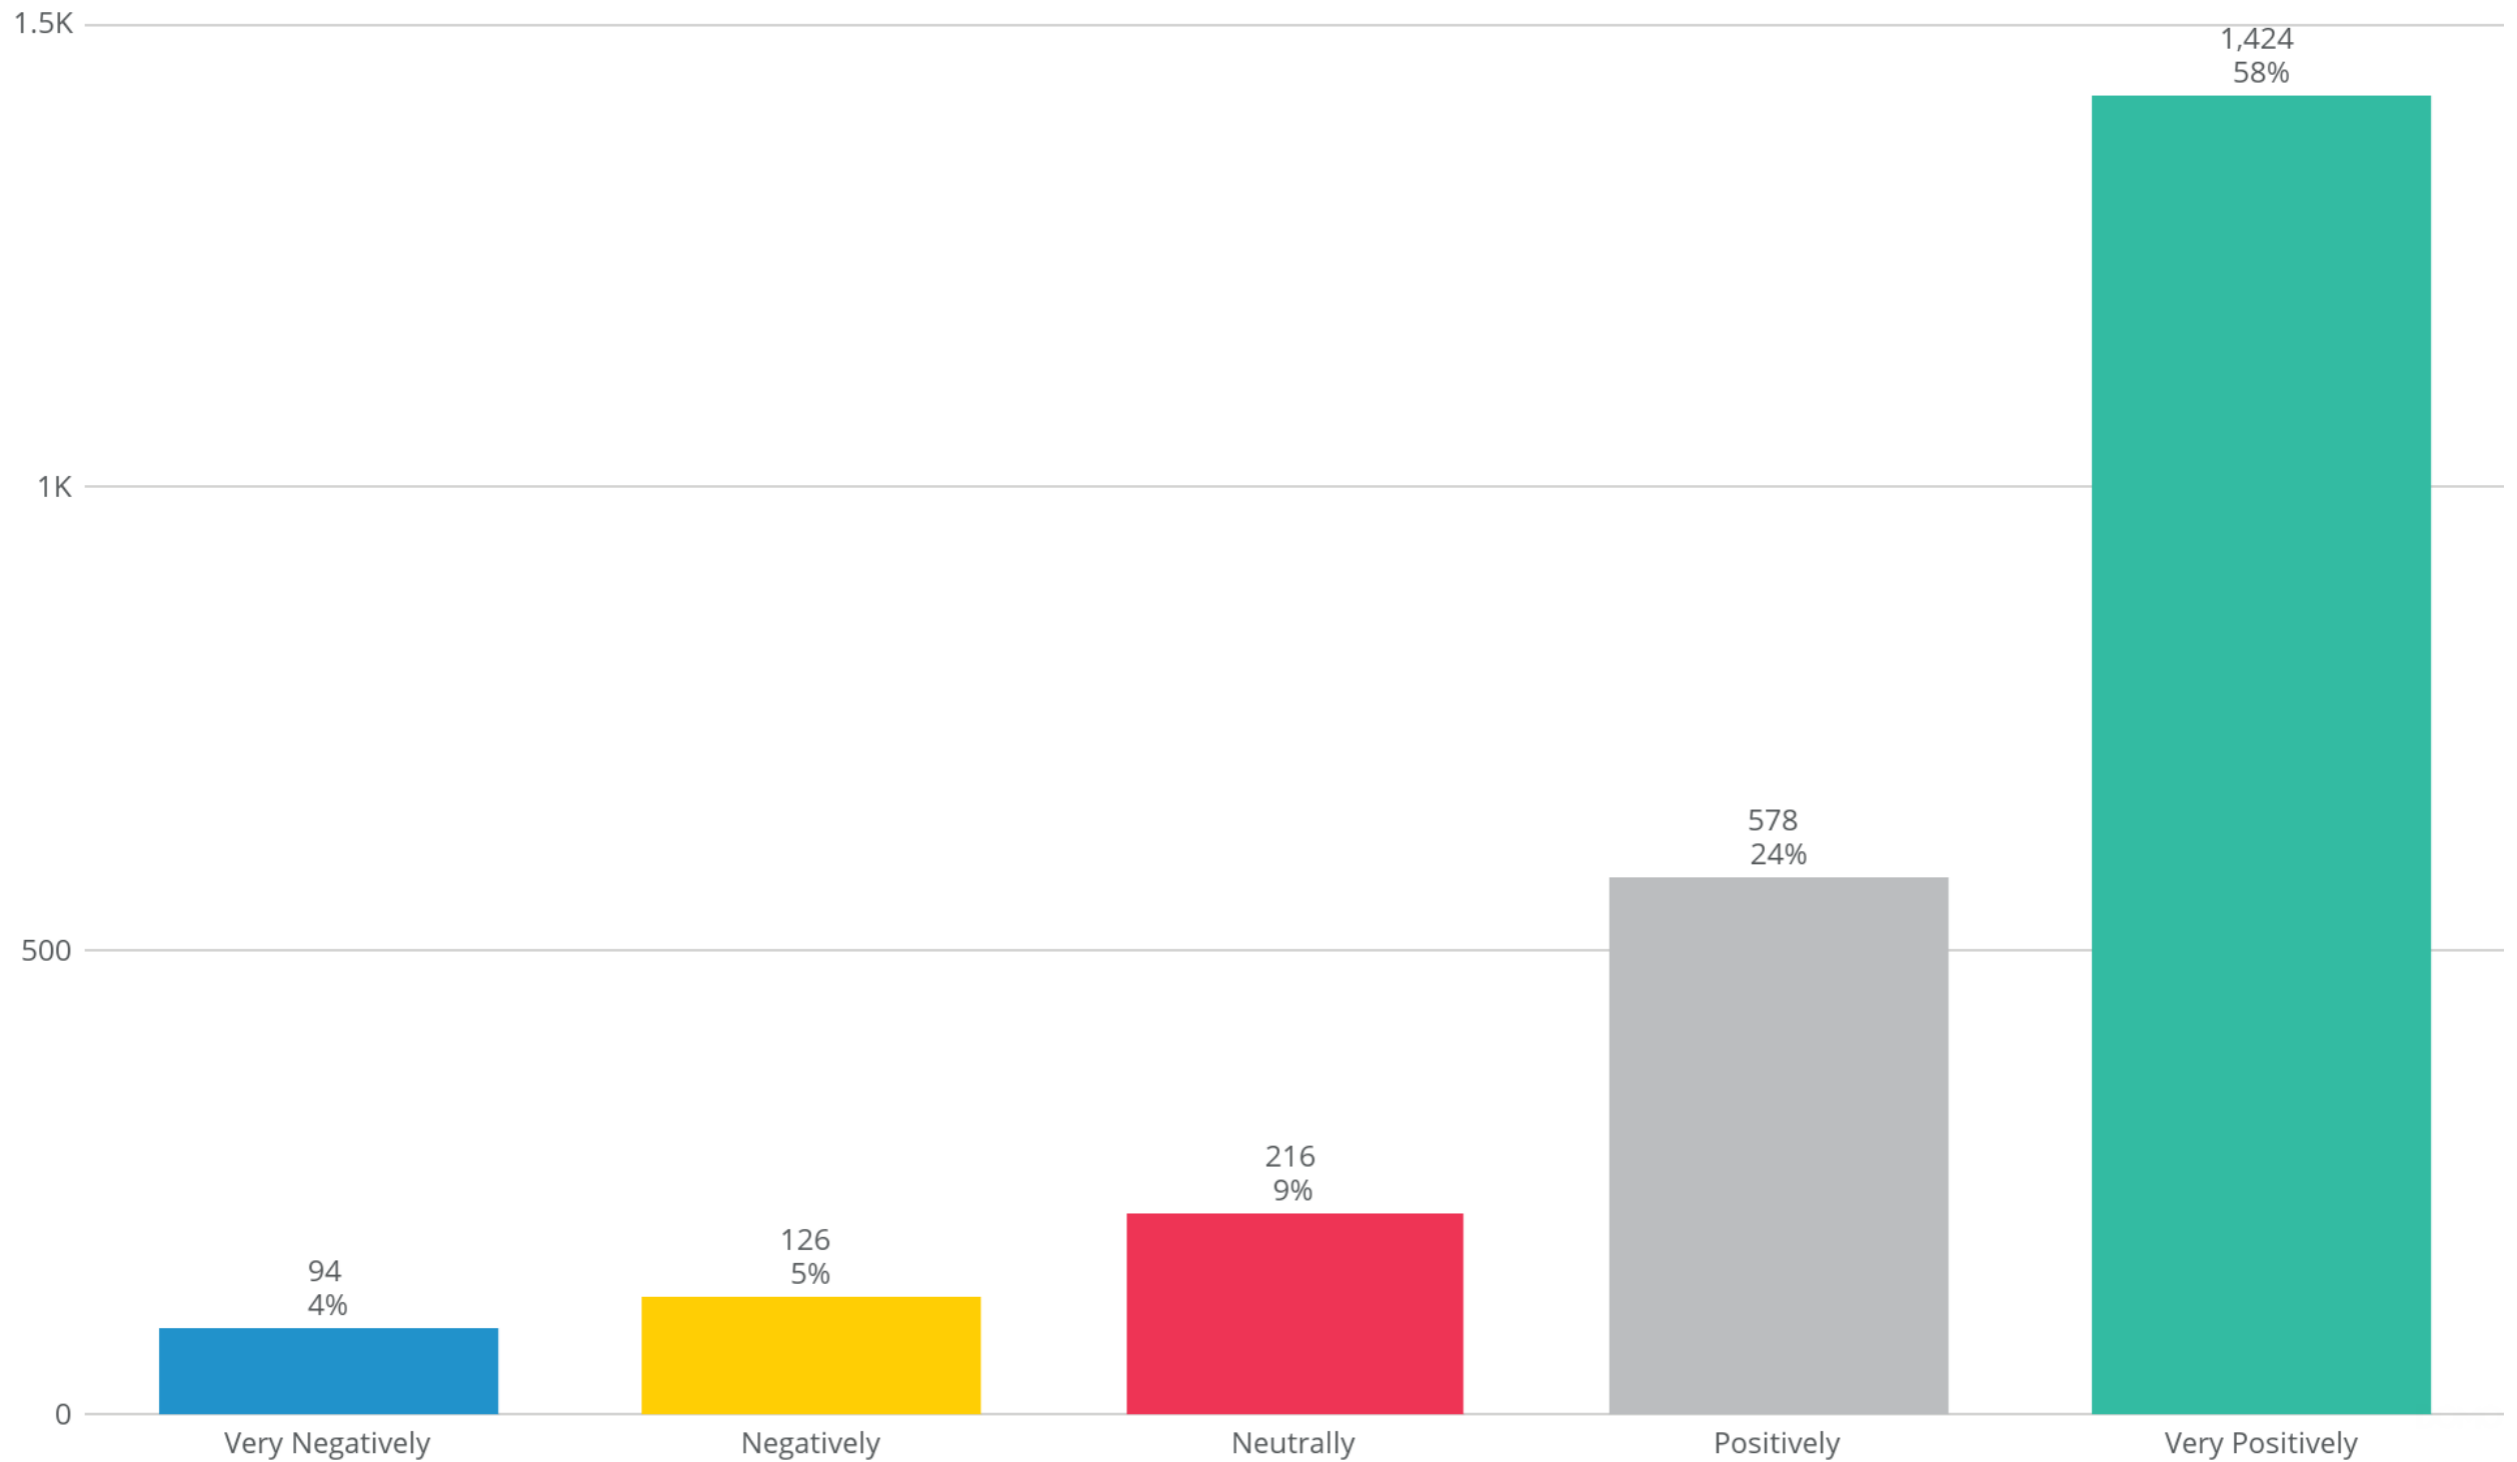

Based on your interaction, how do you view the Santa Fe Police Department?

Jun 1, 2025 - Jan 31, 2026

Number of Responses - Month over Month

Last 30 Days

Number of Responses

278

(Last 30 days vs 60 days ago)

Prior Month 276

↑ 0.72%

Community Requests

Jan 1, 2026 - Jan 31, 2026, by Month

What would you most like Santa Fe PD to do to improve safety in your community?

Jan 1, 2026 - Jan 31, 2026

Community Concerns

Jan 1, 2026 - Jan 31, 2026, by Month