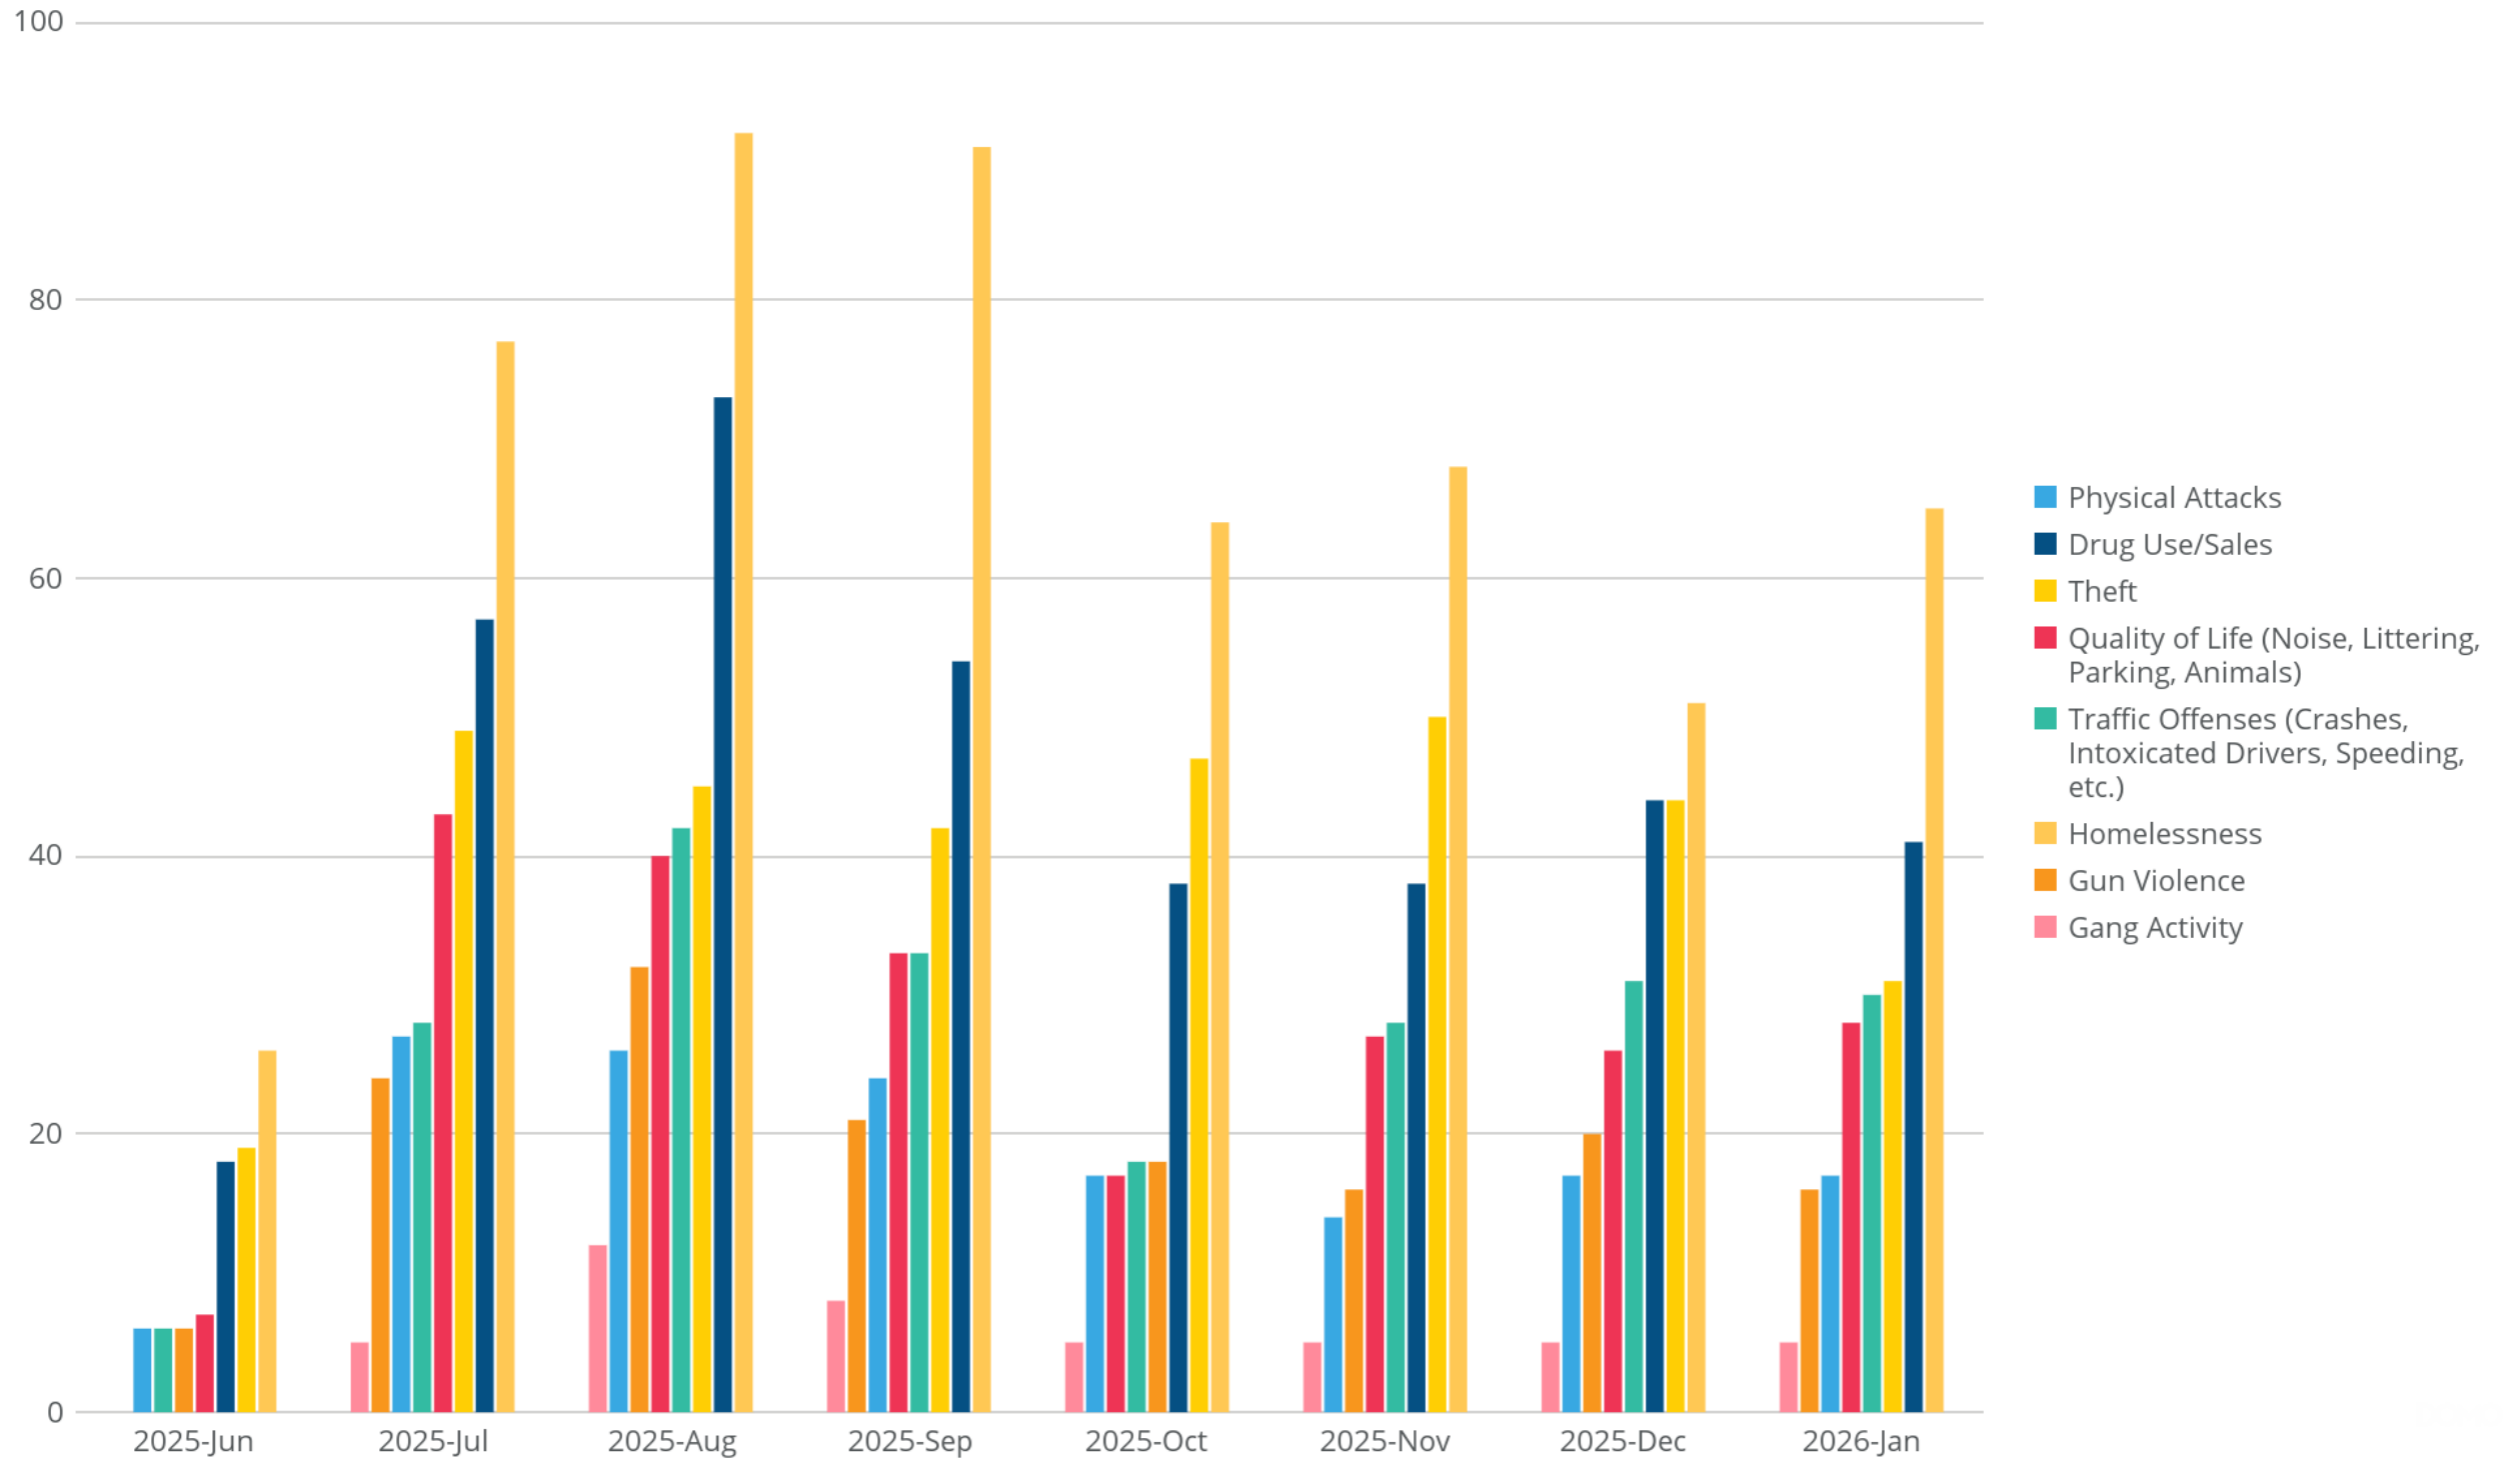

Based on your interaction, how do you view the Santa Fe Police Department?

Jun 1, 2025 - Jan 31, 2026

Number of Responses - Month over Month

Last 30 Days

Number of Responses

278

(Last 30 days vs 60 days ago)

Prior Month 276

↑ 0.72%

Community Requests

Jan 1, 2026 - Jan 31, 2026, by Month

What would you most like Santa Fe PD to do to improve safety in your community?

Jan 1, 2026 - Jan 31, 2026

Community Concerns

Jan 1, 2026 - Jan 31, 2026, by Month

What is your top safety concern in your community?

Jan 1, 2026 - Jan 31, 2026

Month to Month Comparison

June 2025-January 2026

Community Requests

Jun 1, 2025 - Jan 31, 2026, by Month

What would you most like Santa Fe PD to do to improve safety in your community?

Jun 1, 2025 - Jan 31, 2026

Community Concerns

Jun 1, 2025 - Jan 31, 2026, by Month

What is your top safety concern in your community?

Jun 1, 2025 - Jan 31, 2026