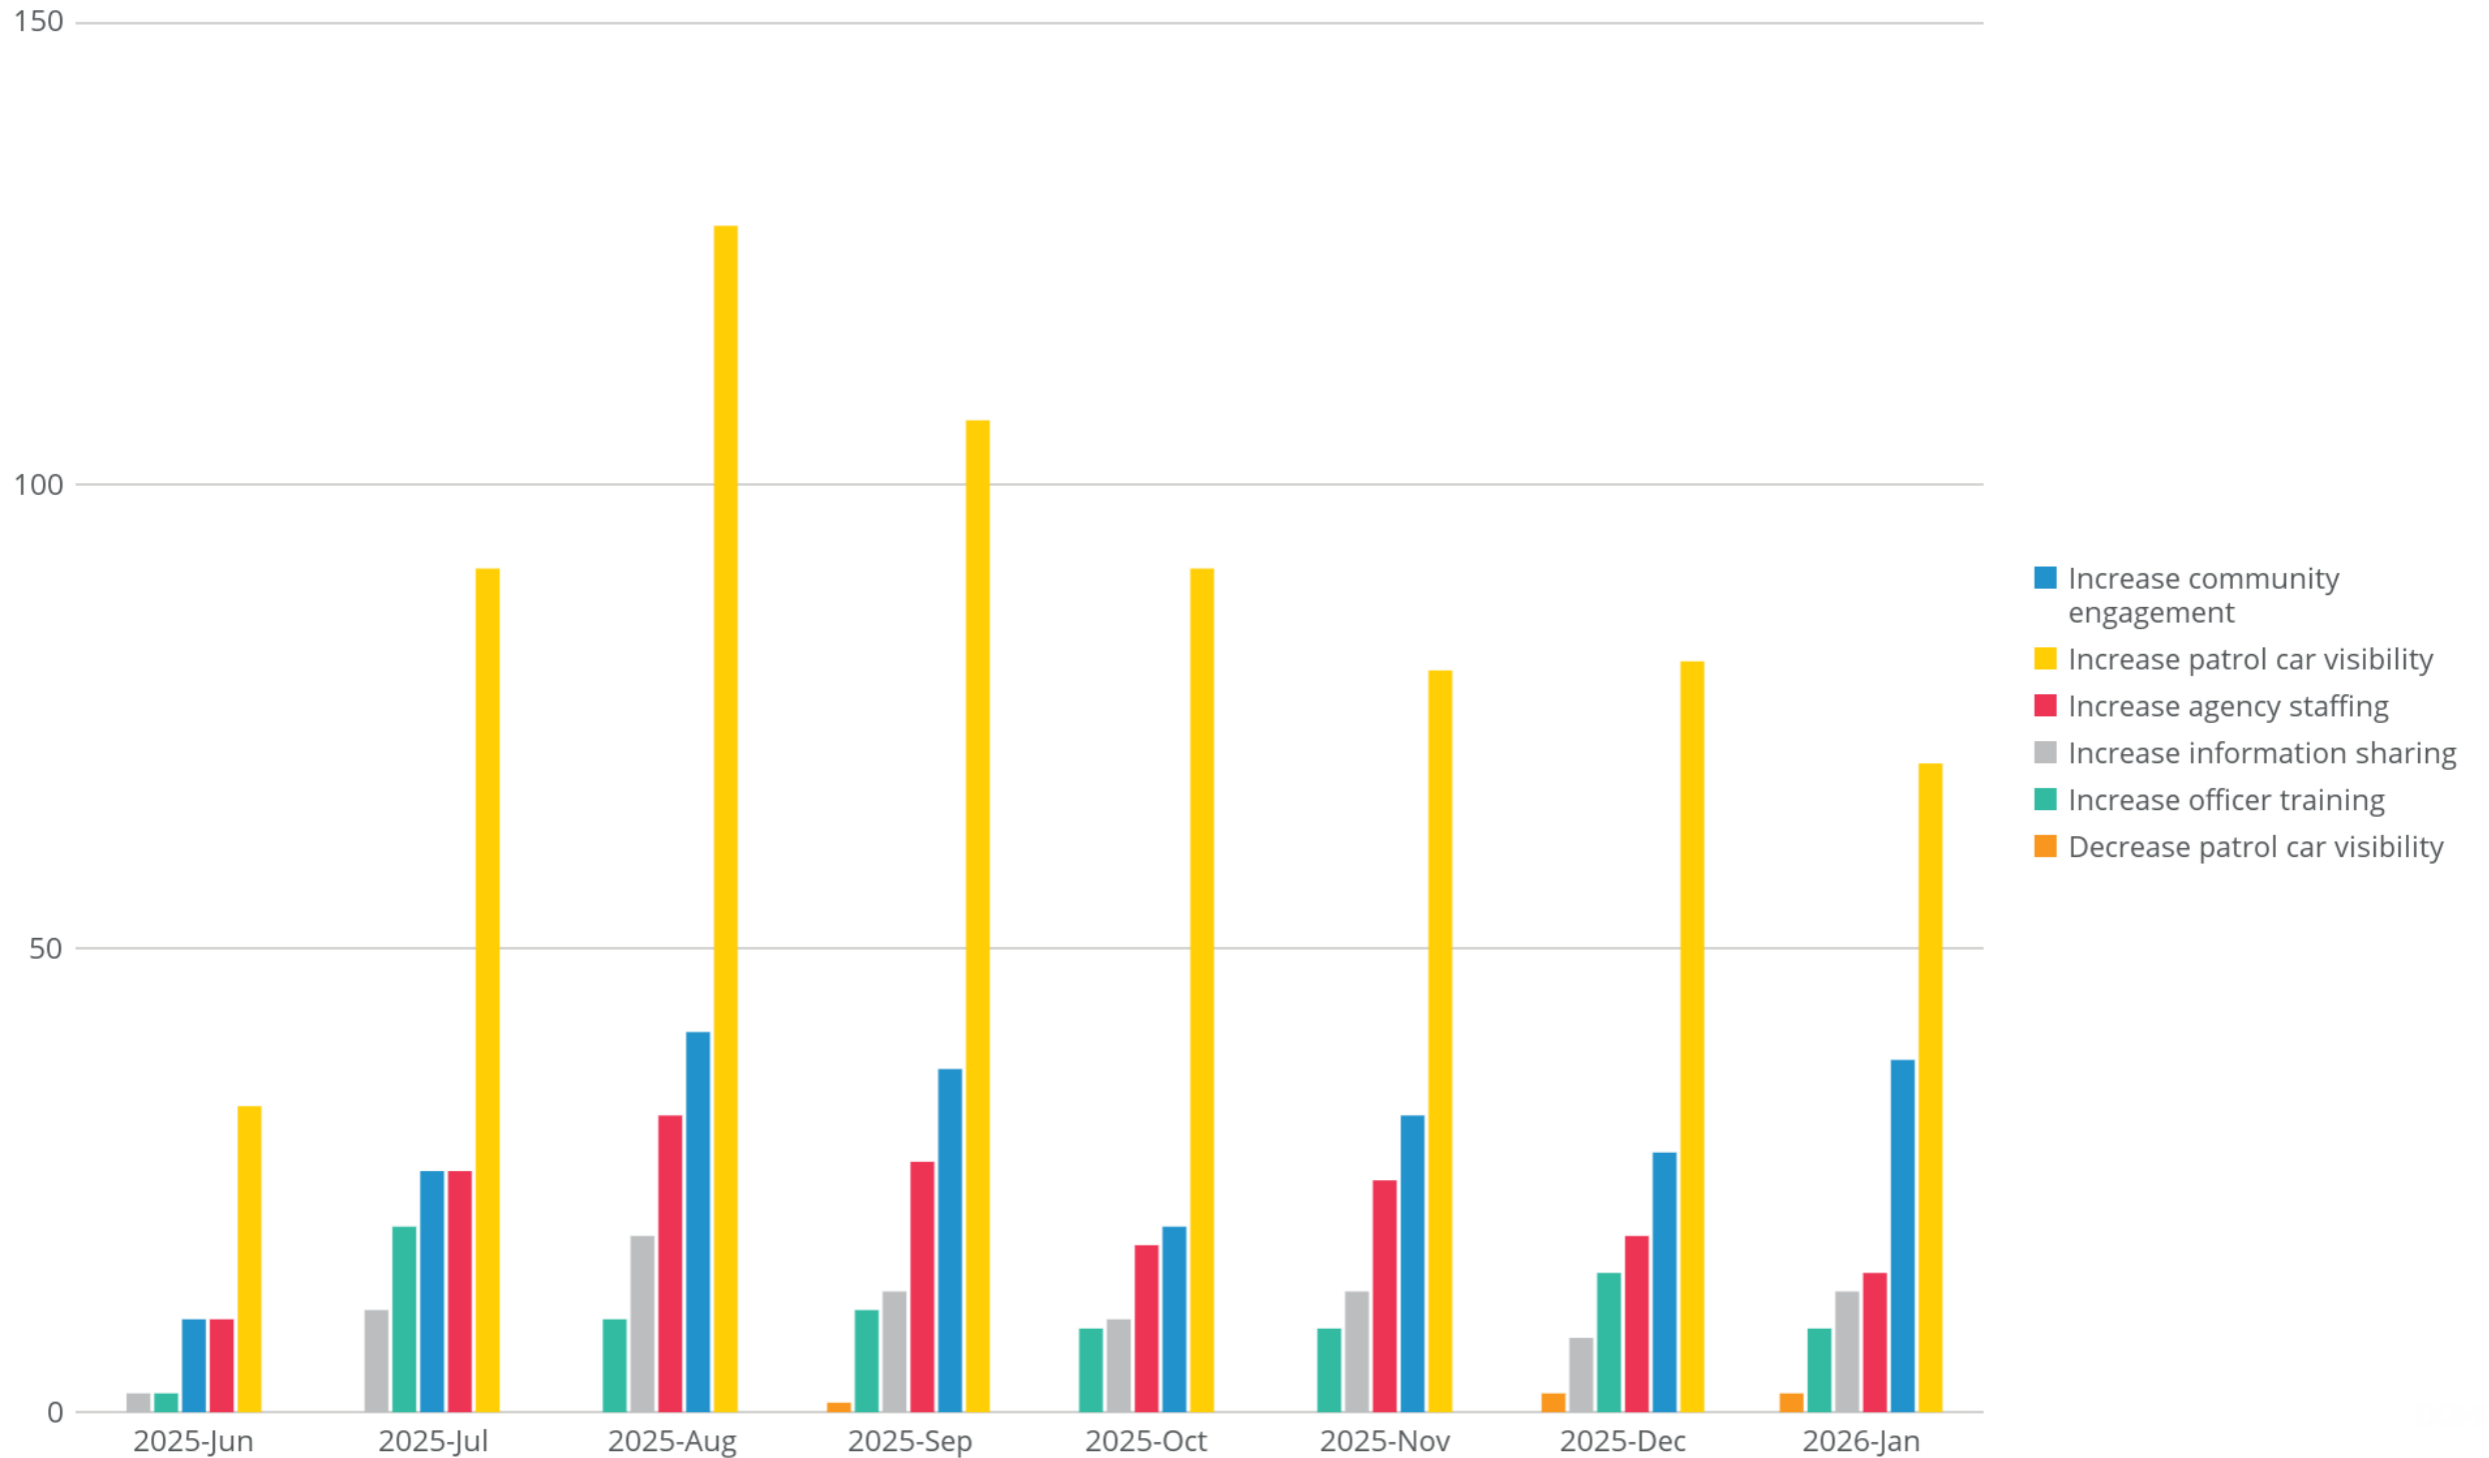

Based on your interaction, how do you view the Santa Fe Police Department?

Jun 1, 2025 - Jan 31, 2026

Number of Responses - Month over Month

Last 30 Days

Number of Responses

278

(Last 30 days vs 60 days ago)

What is your top safety concern in your community?

Jan 1, 2026 - Jan 31, 2026

Month to Month Comparison

June 2025-January 2026

Community Requests

Jun 1, 2025 - Jan 31, 2026, by Month

What would you most like Santa Fe PD to do to improve safety in your community?

Jun 1, 2025 - Jan 31, 2026

Community Concerns

Jun 1, 2025 - Jan 31, 2026, by Month

What is your top safety concern in your community?

Jun 1, 2025 - Jan 31, 2026