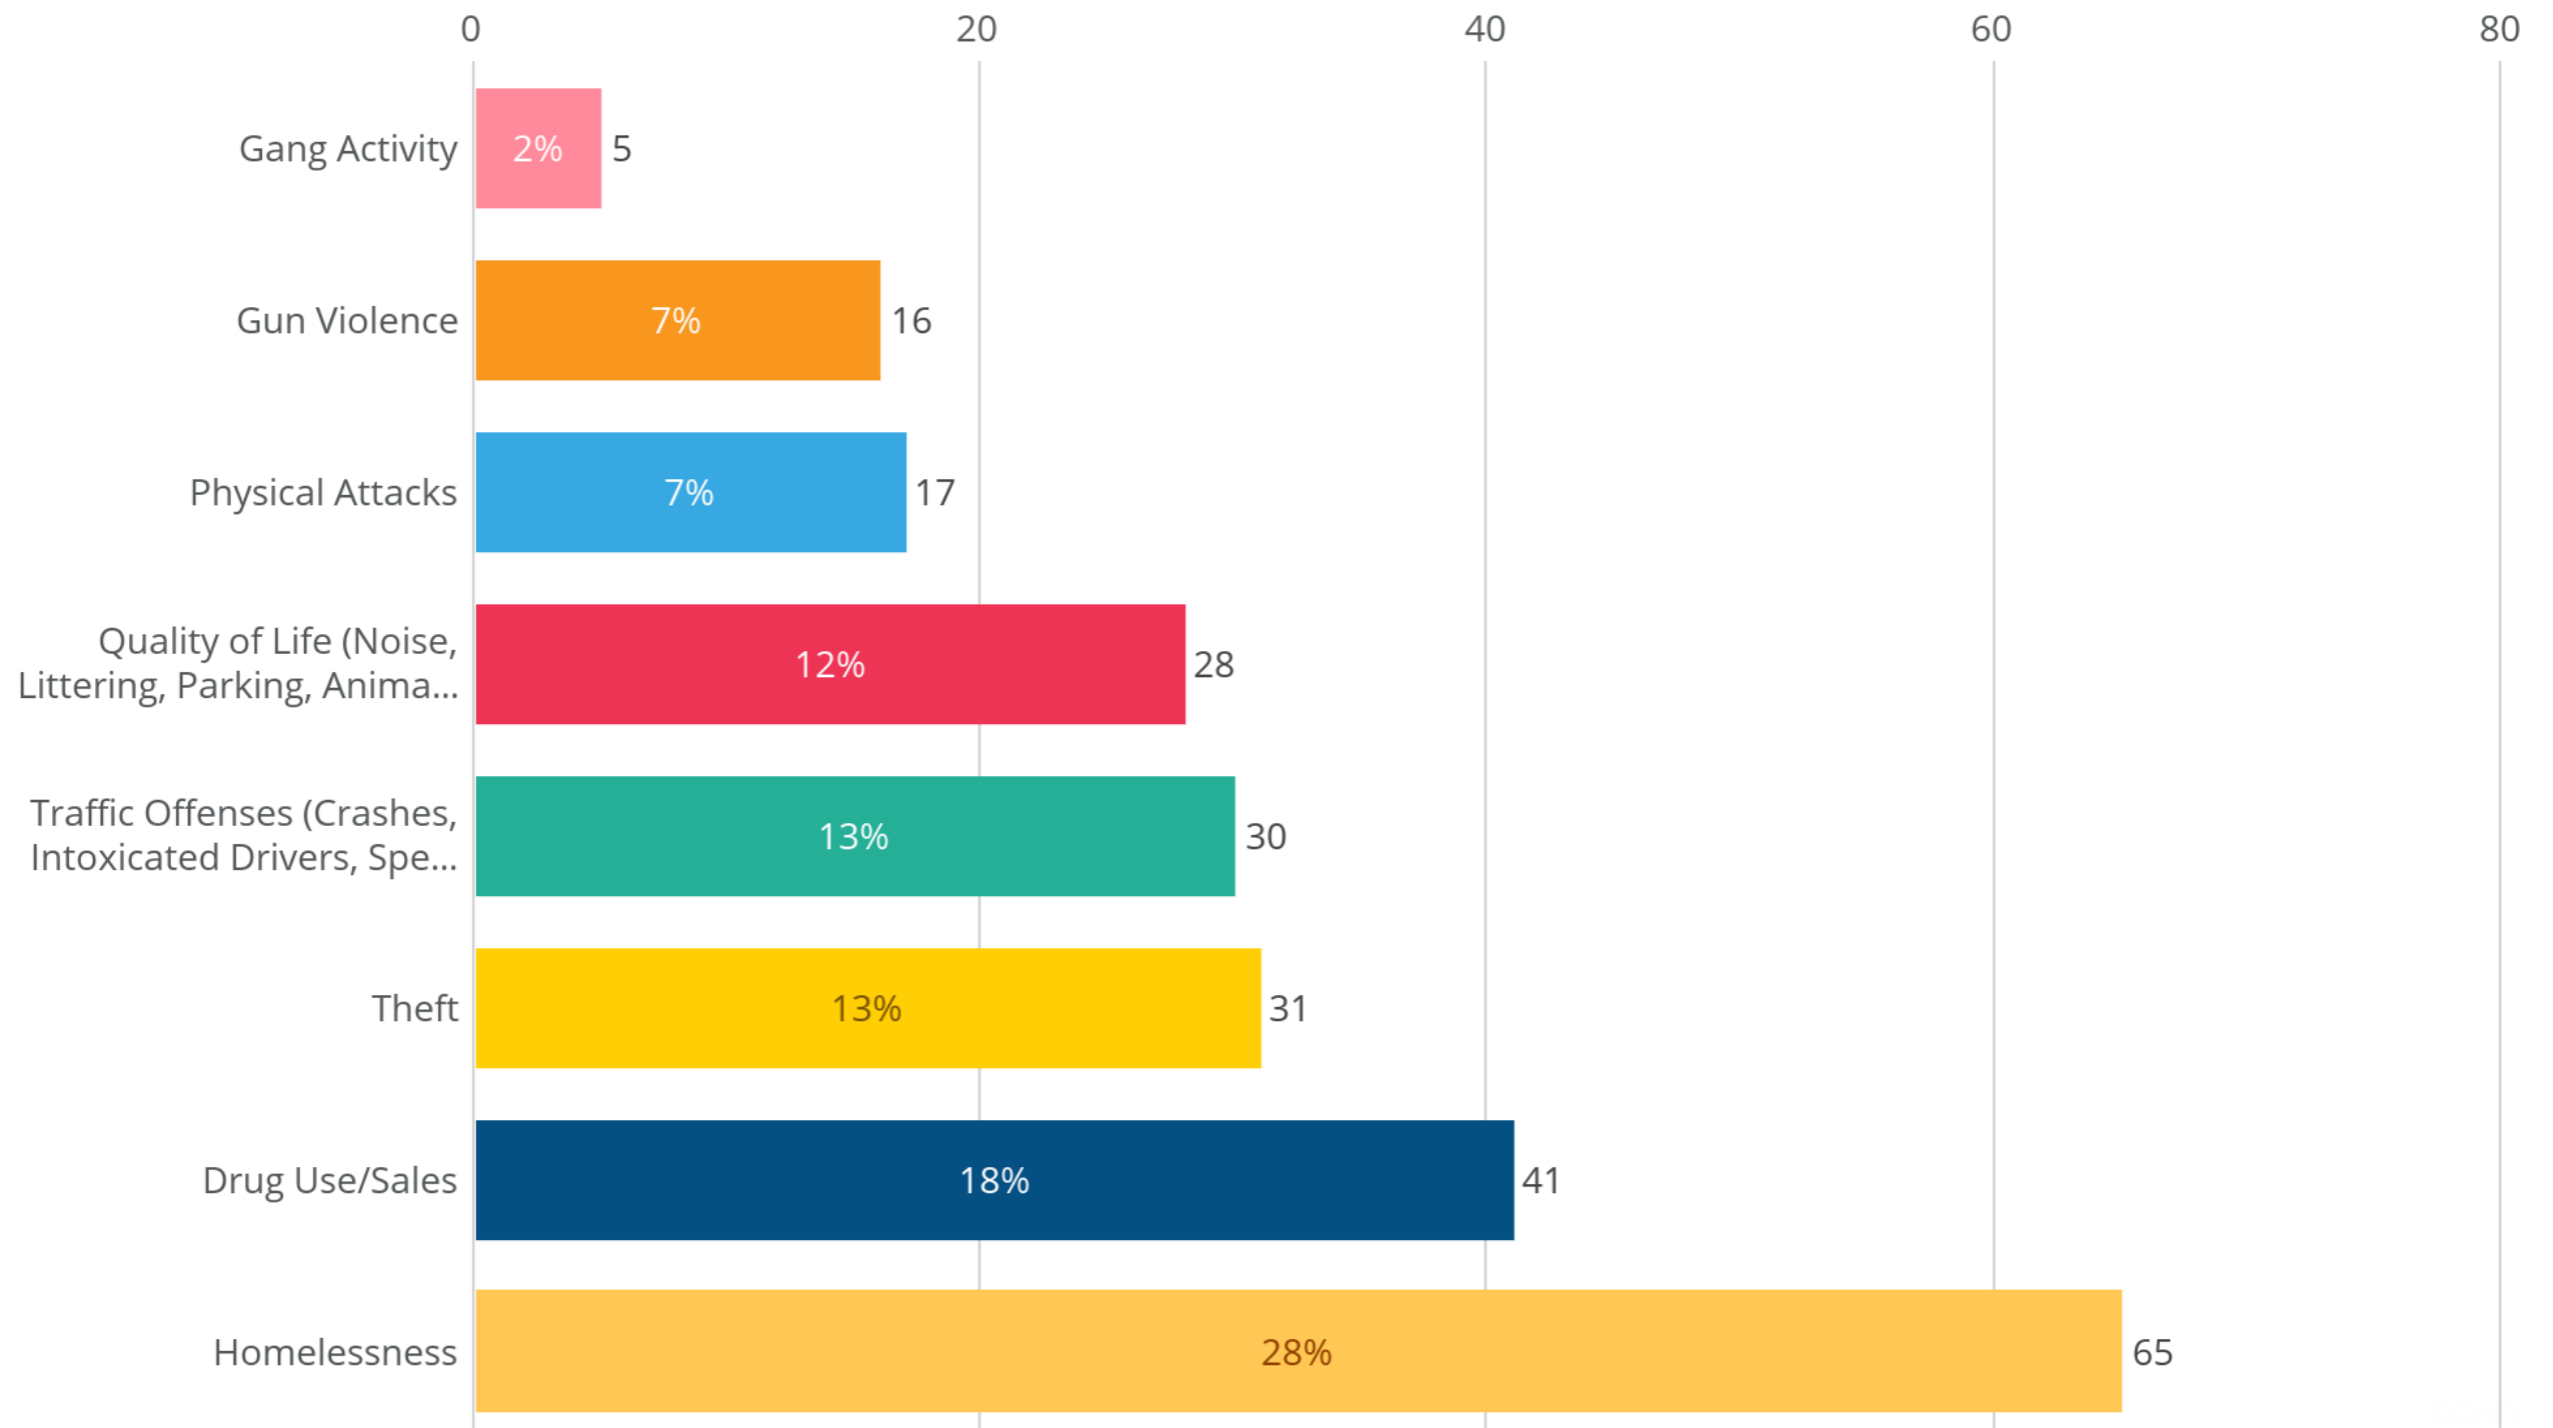

Prior Month 276

↑ 0.72%

Community Requests

Jan 1, 2026 - Jan 31, 2026, by Month

What would you most like Santa Fe PD to do to improve safety in your community?

Jan 1, 2026 - Jan 31, 2026

Community Concerns

Jan 1, 2026 - Jan 31, 2026, by Month

What is your top safety concern in your community?

Jan 1, 2026 - Jan 31, 2026

Month to Month Comparison

June 2025-January 2026

Community Requests

Jun 1, 2025 - Jan 31, 2026, by Month

What would you most like Santa Fe PD to do to improve safety in your community?