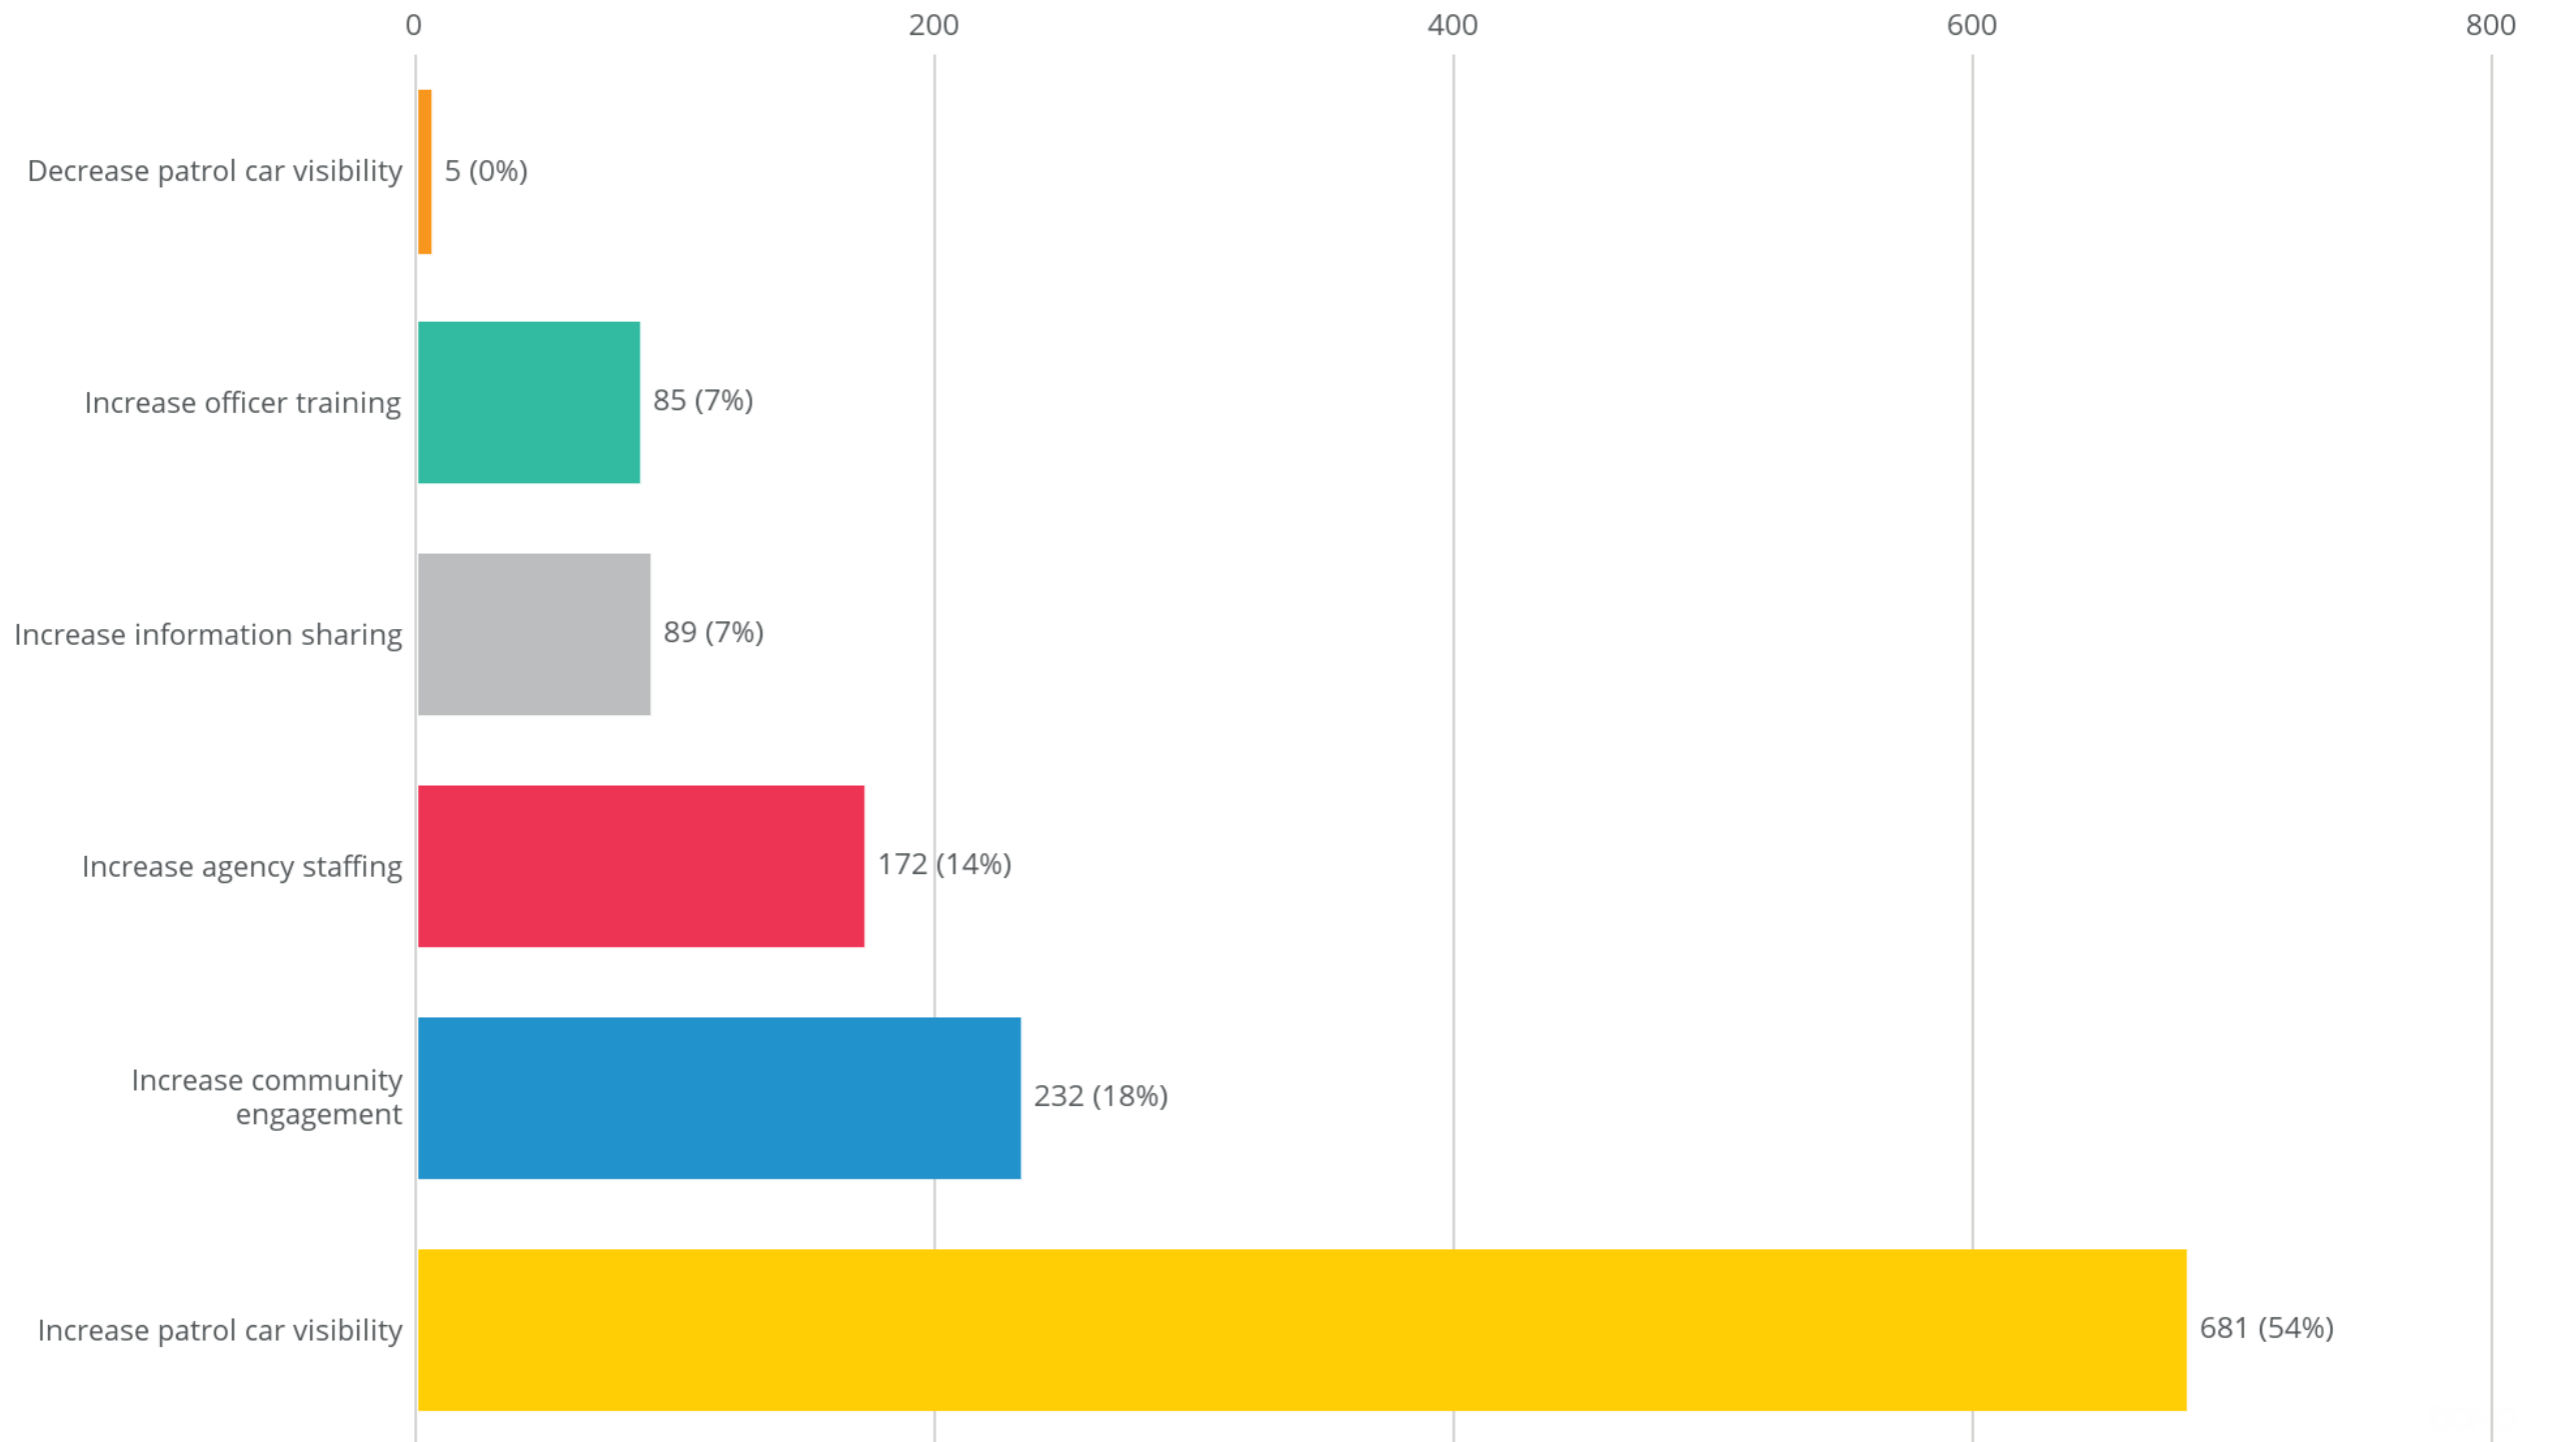

What is your top safety concern in your community?

Jan 1, 2026 - Jan 31, 2026

Month to Month Comparison

June 2025-January 2026

Community Requests

Jun 1, 2025 - Jan 31, 2026, by Month

What would you most like Santa Fe PD to do to improve safety in your community?

Jun 1, 2025 - Jan 31, 2026

Community Concerns

Jun 1, 2025 - Jan 31, 2026, by Month

What is your top safety concern in your community?

Jun 1, 2025 - Jan 31, 2026