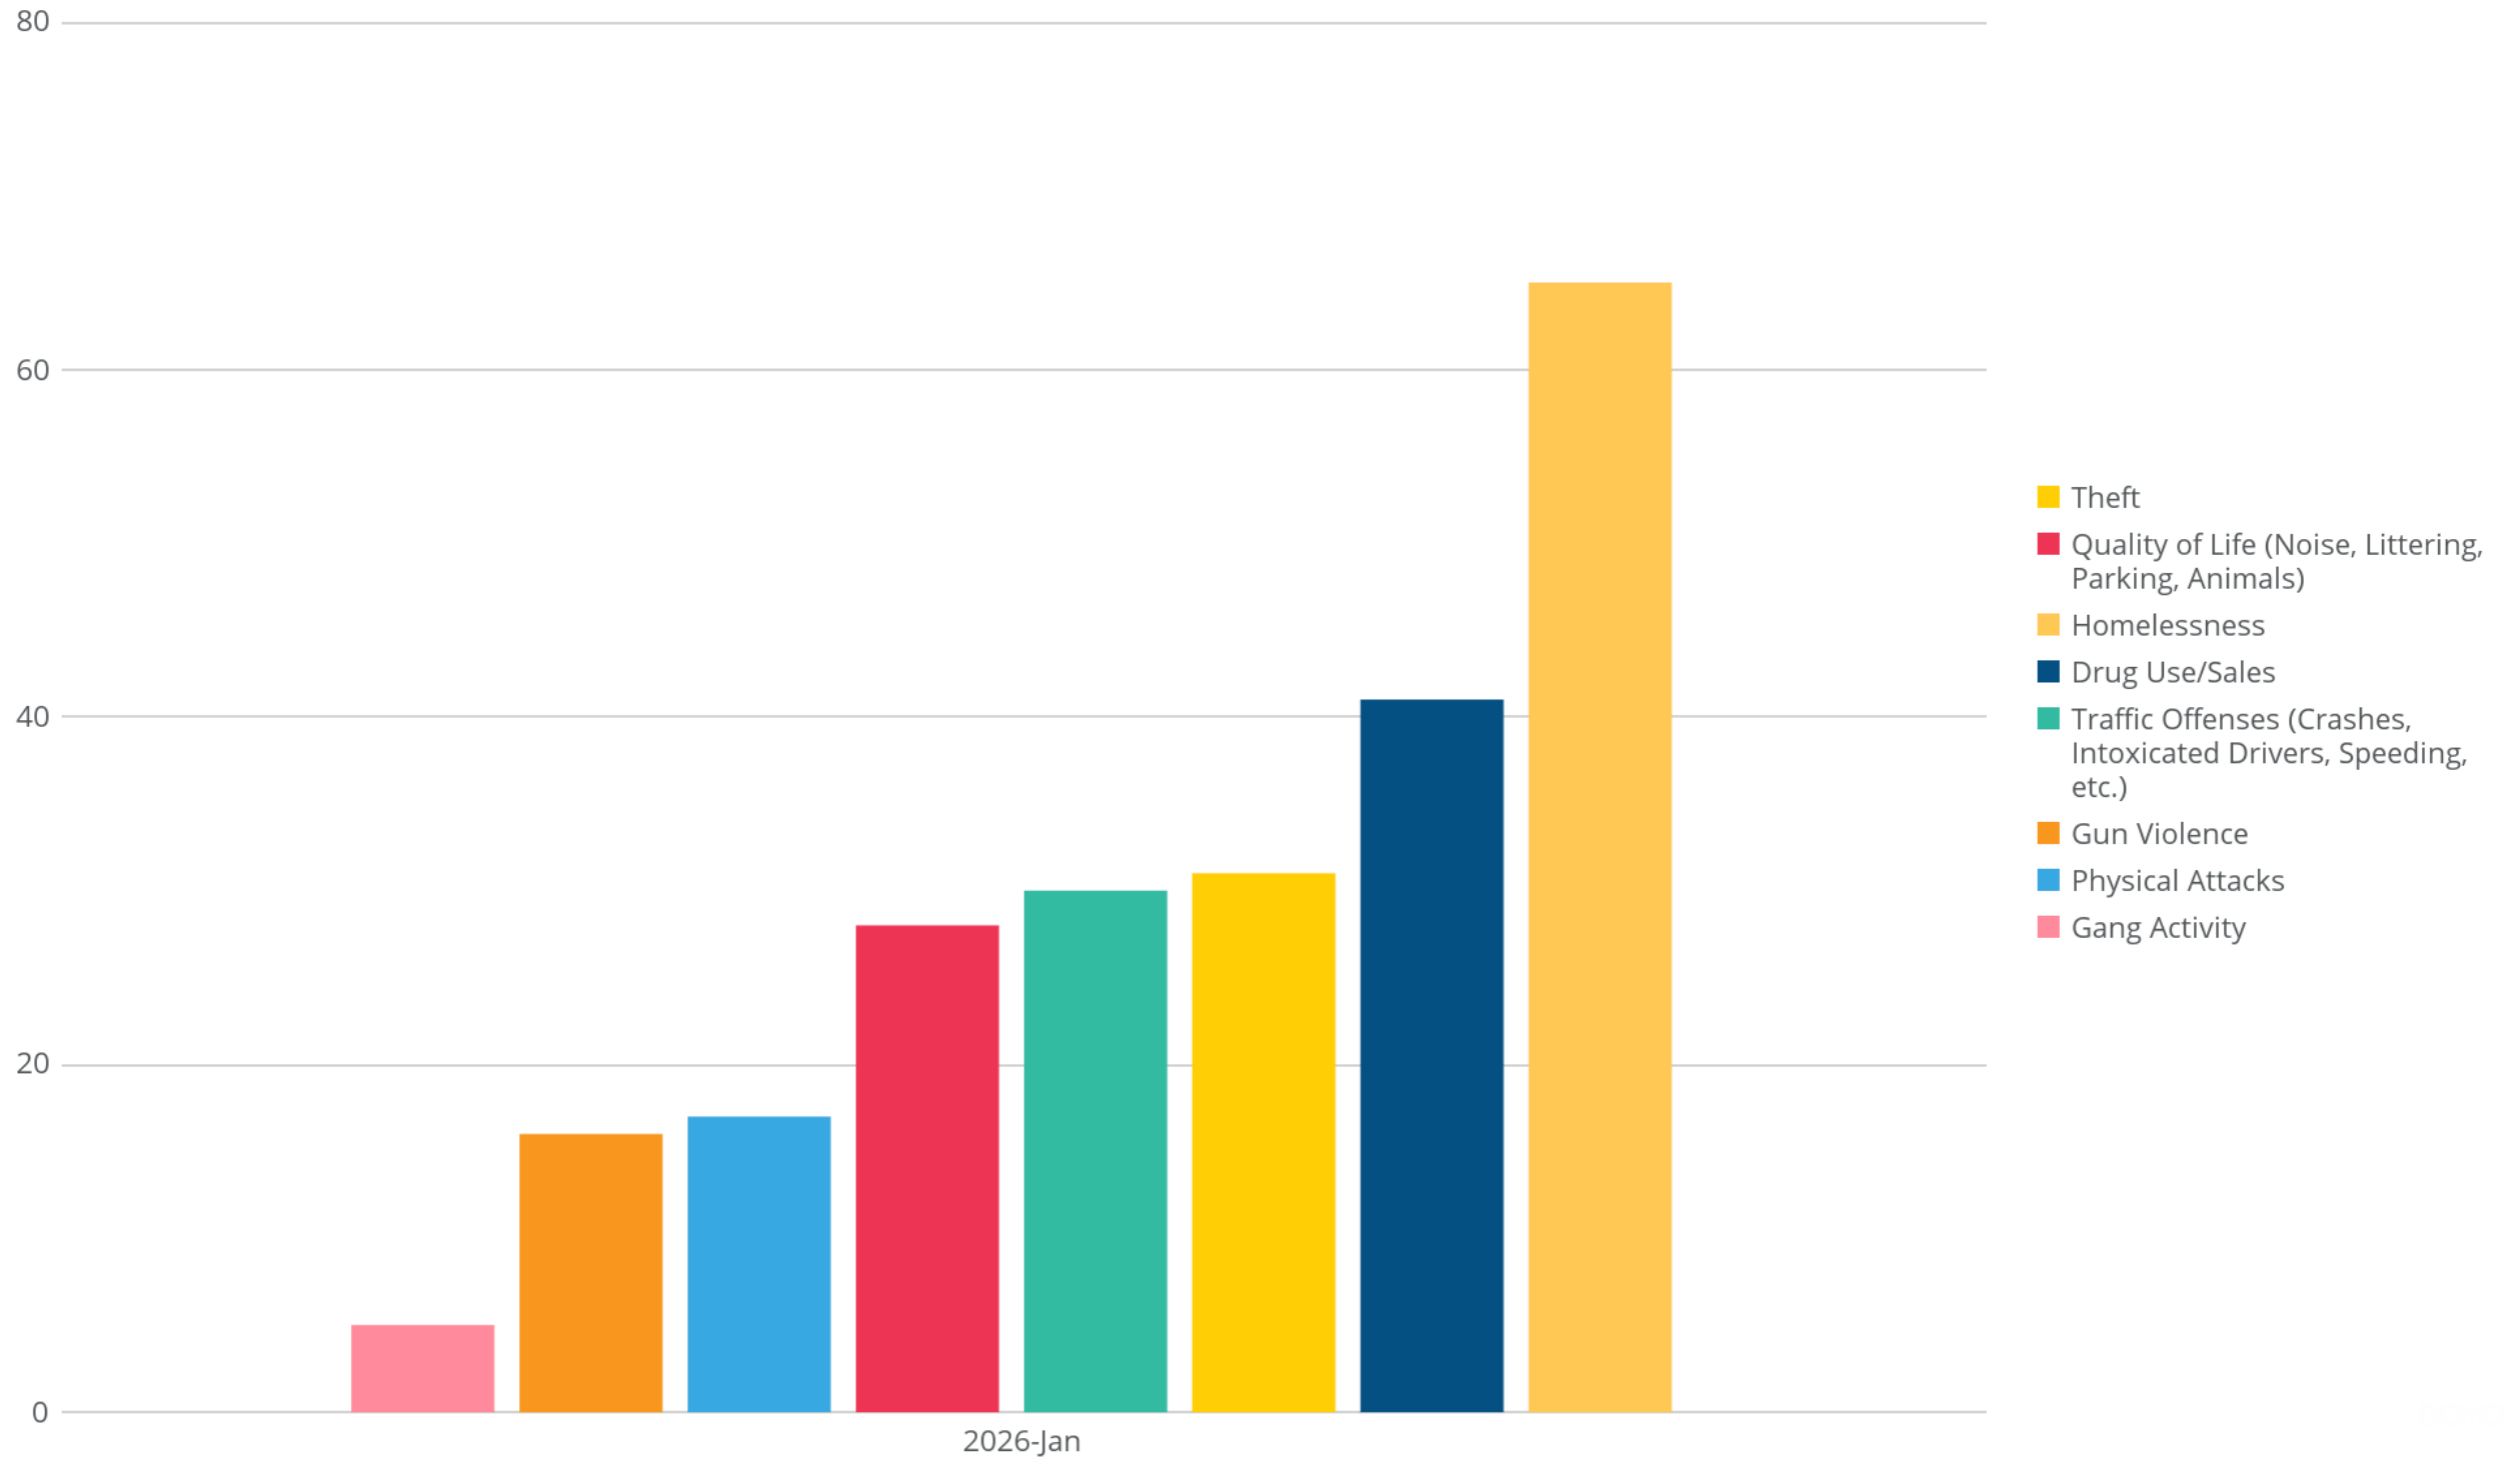

Based on your interaction, how do you view the Santa Fe Police Department?

Jun 1, 2025 - Jan 31, 2026

Number of Responses - Month over Month

Last 30 Days

Number of Responses

278

(Last 30 days vs 60 days ago)

Prior Month 276

↑ 0.72%

Community Requests

Jan 1, 2026 - Jan 31, 2026, by Month

What would you most like Santa Fe PD to do to improve safety in your community?

Jan 1, 2026 - Jan 31, 2026

Community Concerns

Jan 1, 2026 - Jan 31, 2026, by Month

What is your top safety concern in your community?

Jan 1, 2026 - Jan 31, 2026

Month to Month Comparison

June 2025-January 2026

Community Requests

Jun 1, 2025 - Jan 31, 2026, by Month

What would you most like Santa Fe PD to do to improve safety in your community?