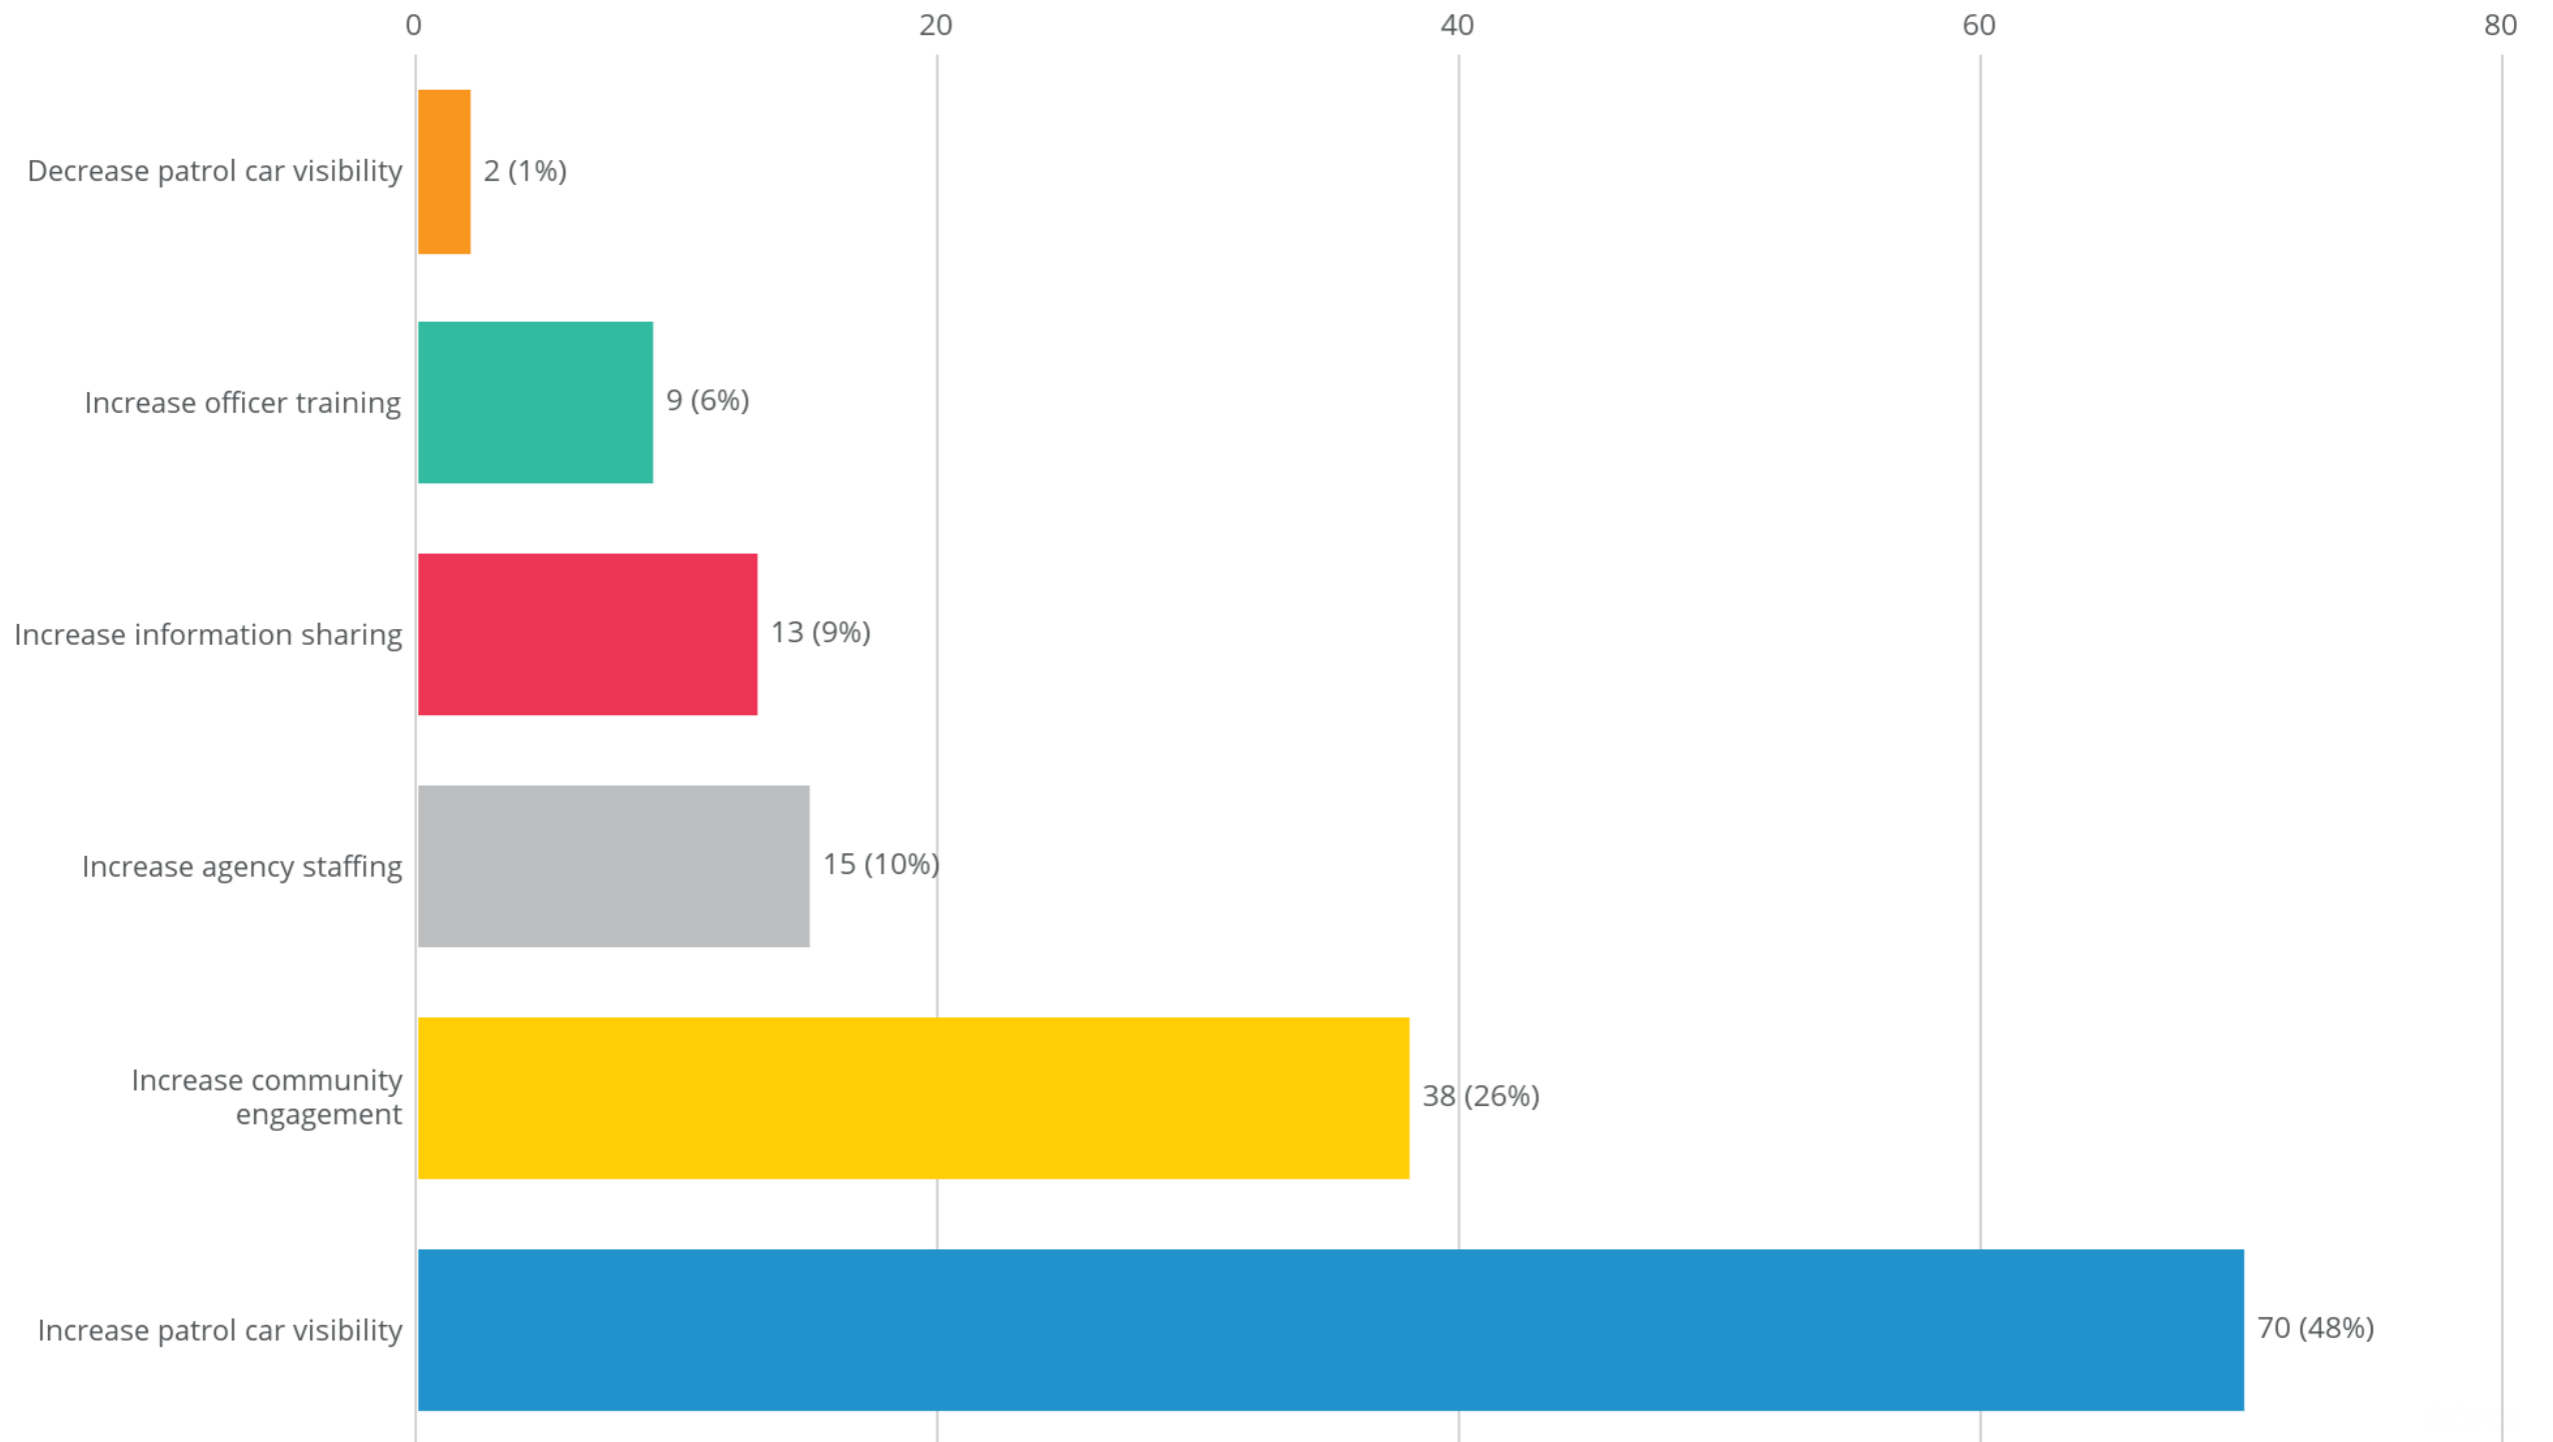

Based on your interaction, how do you view the Santa Fe Police Department?

Jun 1, 2025 - Jan 31, 2026

Number of Responses - Month over Month

Last 30 Days

Number of Responses

278

(Last 30 days vs 60 days ago)

Prior Month 276

↑ 0.72%

Community Requests

Jan 1, 2026 - Jan 31, 2026, by Month

What would you most like Santa Fe PD to do to improve safety in your community?

Jan 1, 2026 - Jan 31, 2026

Community Concerns

Jan 1, 2026 - Jan 31, 2026, by Month

What is your top safety concern in your community?

Jan 1, 2026 - Jan 31, 2026

Month to Month Comparison

June 2025-January 2026

Community Requests

Jun 1, 2025 - Jan 31, 2026, by Month

What would you most like Santa Fe PD to do to improve safety in your community?

Jun 1, 2025 - Jan 31, 2026

Community Concerns

Jun 1, 2025 - Jan 31, 2026, by Month

What is your top safety concern in your community?

Jun 1, 2025 - Jan 31, 2026