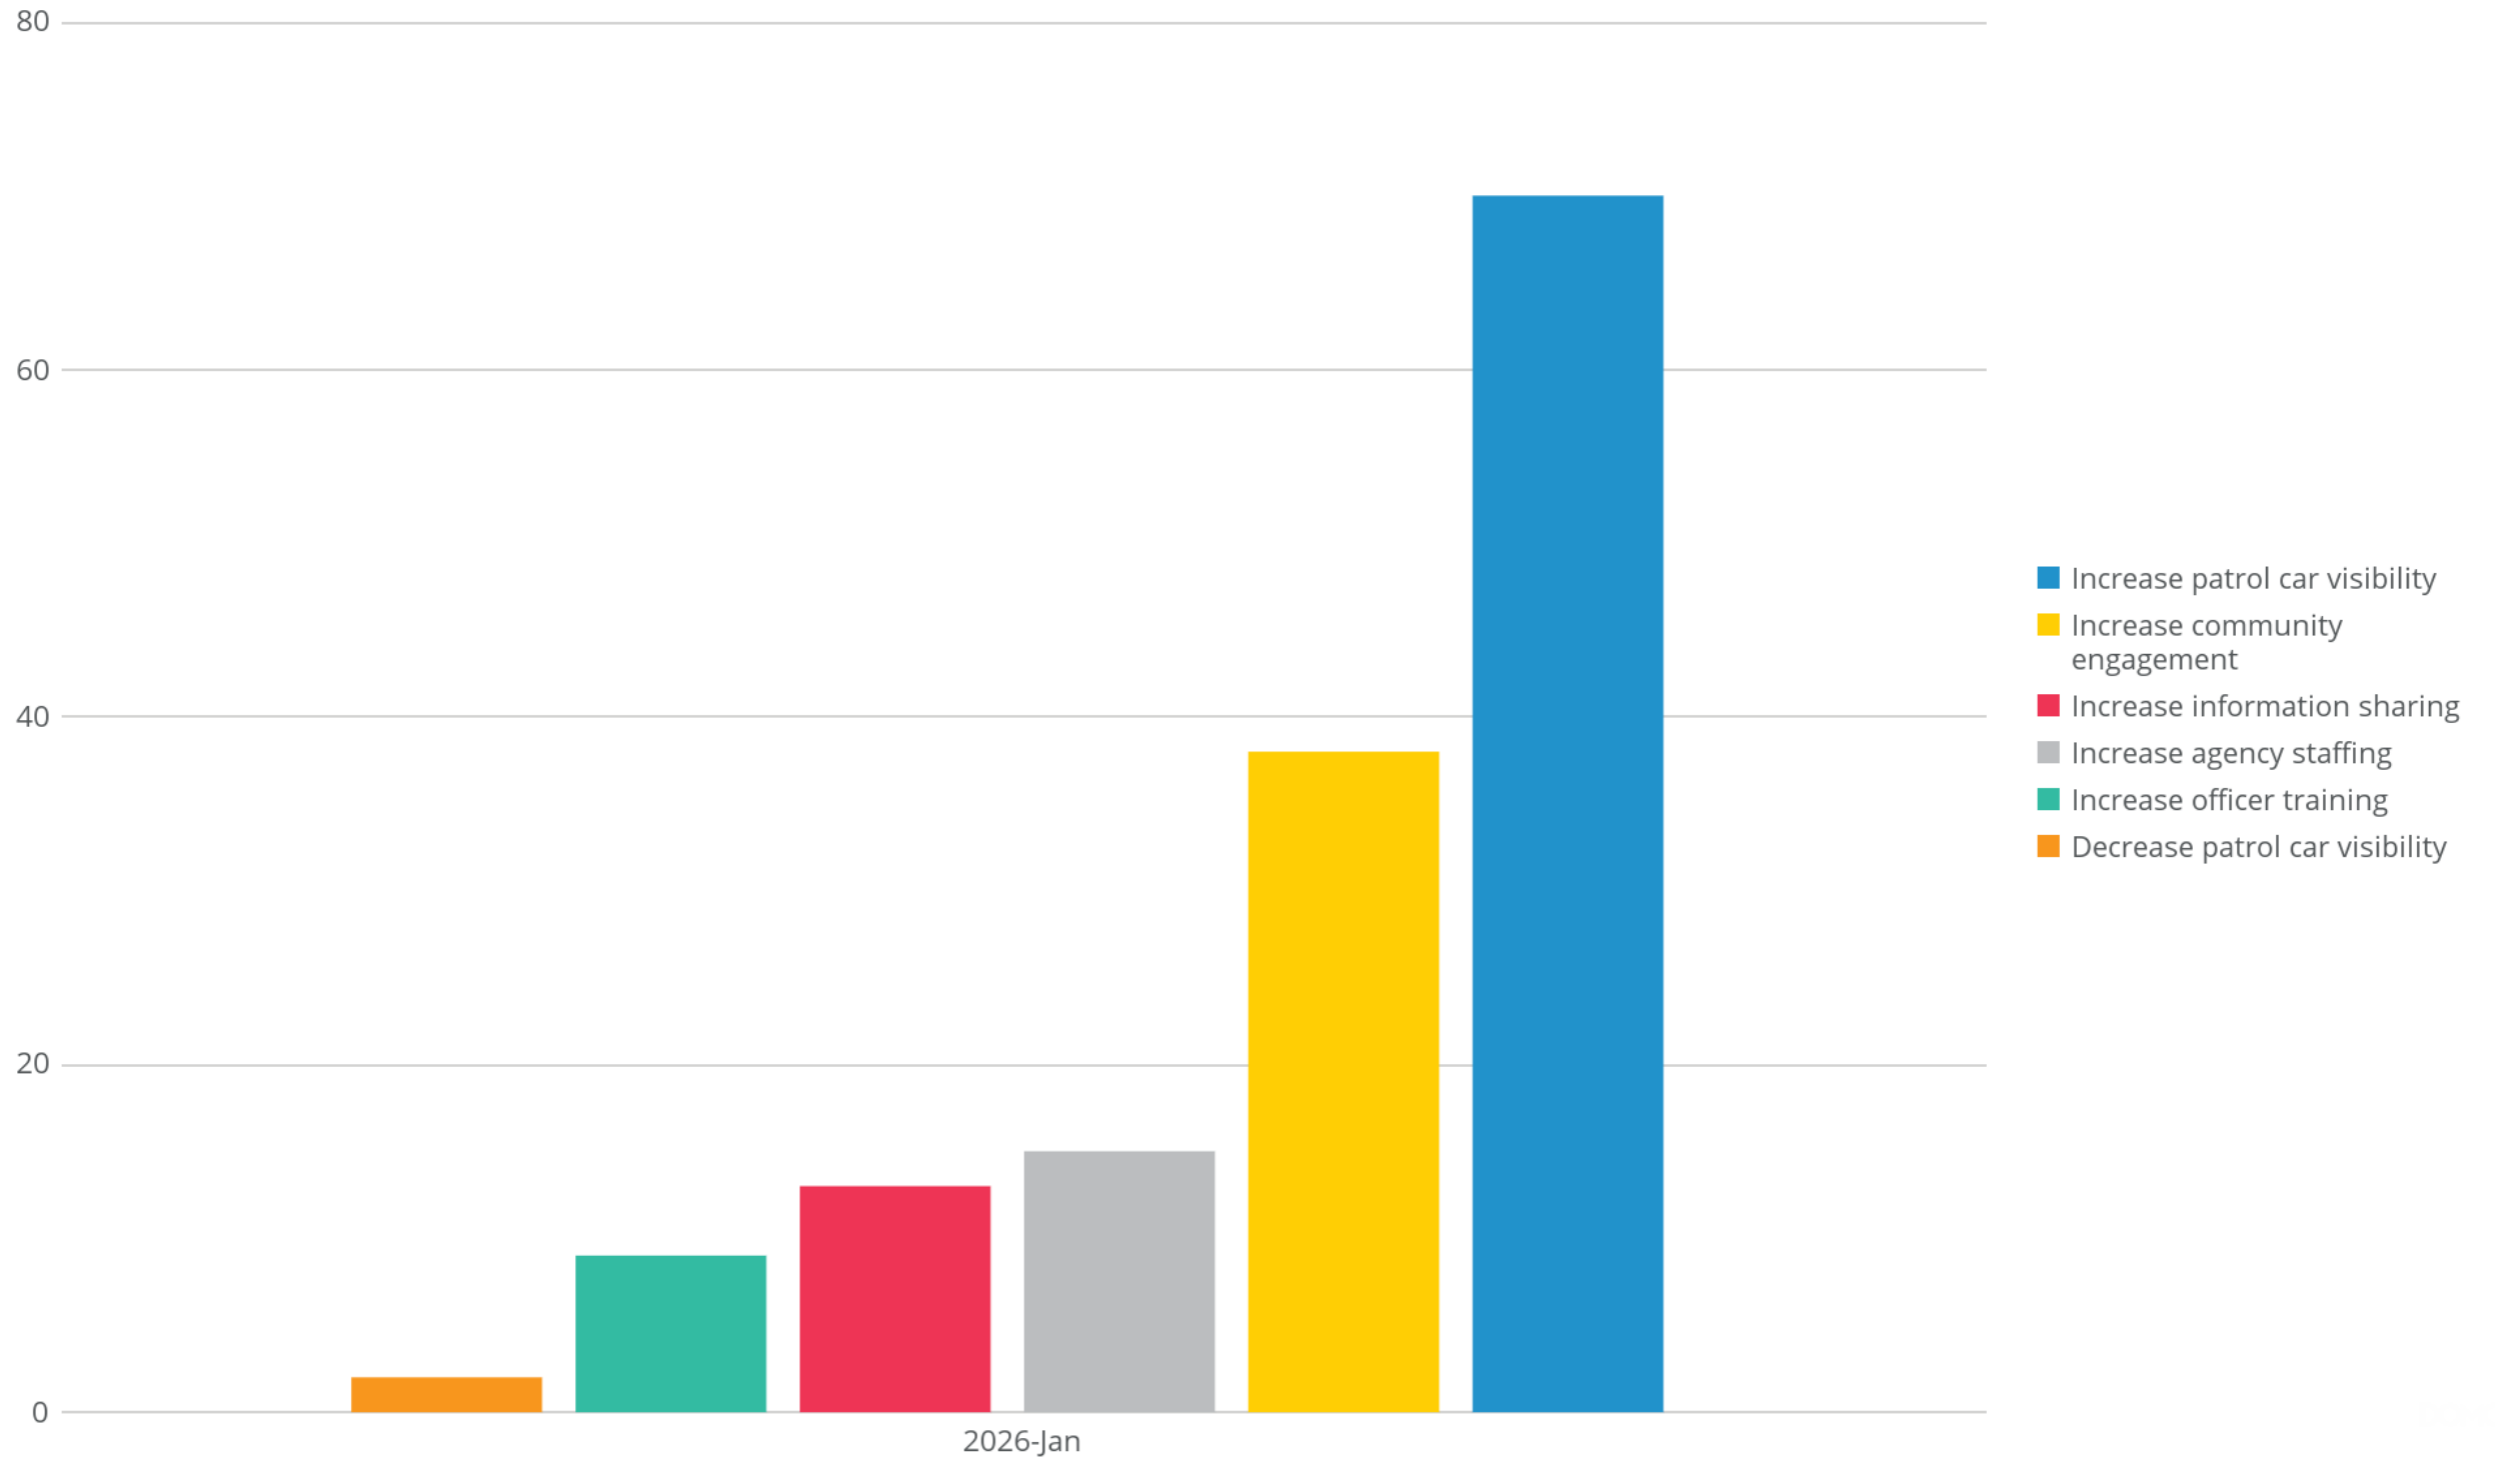

Based on your interaction, how do you view the Santa Fe Police Department?

Jun 1, 2025 - Jan 31, 2026

Number of Responses - Month over Month

Last 30 Days

Number of Responses

278

(Last 30 days vs 60 days ago)

Prior Month 276

↑ 0.72%

Community Requests

Jan 1, 2026 - Jan 31, 2026, by Month

What would you most like Santa Fe PD to do to improve safety in your community?

Jan 1, 2026 - Jan 31, 2026

Community Concerns

Jan 1, 2026 - Jan 31, 2026, by Month

What is your top safety concern in your community?

Jan 1, 2026 - Jan 31, 2026

Month to Month Comparison

June 2025-January 2026

Community Requests

Jun 1, 2025 - Jan 31, 2026, by Month

What would you most like Santa Fe PD to do to improve safety in your community?

Jun 1, 2025 - Jan 31, 2026

Community Concerns

Jun 1, 2025 - Jan 31, 2026, by Month

What is your top safety concern in your community?

Jun 1, 2025 - Jan 31, 2026