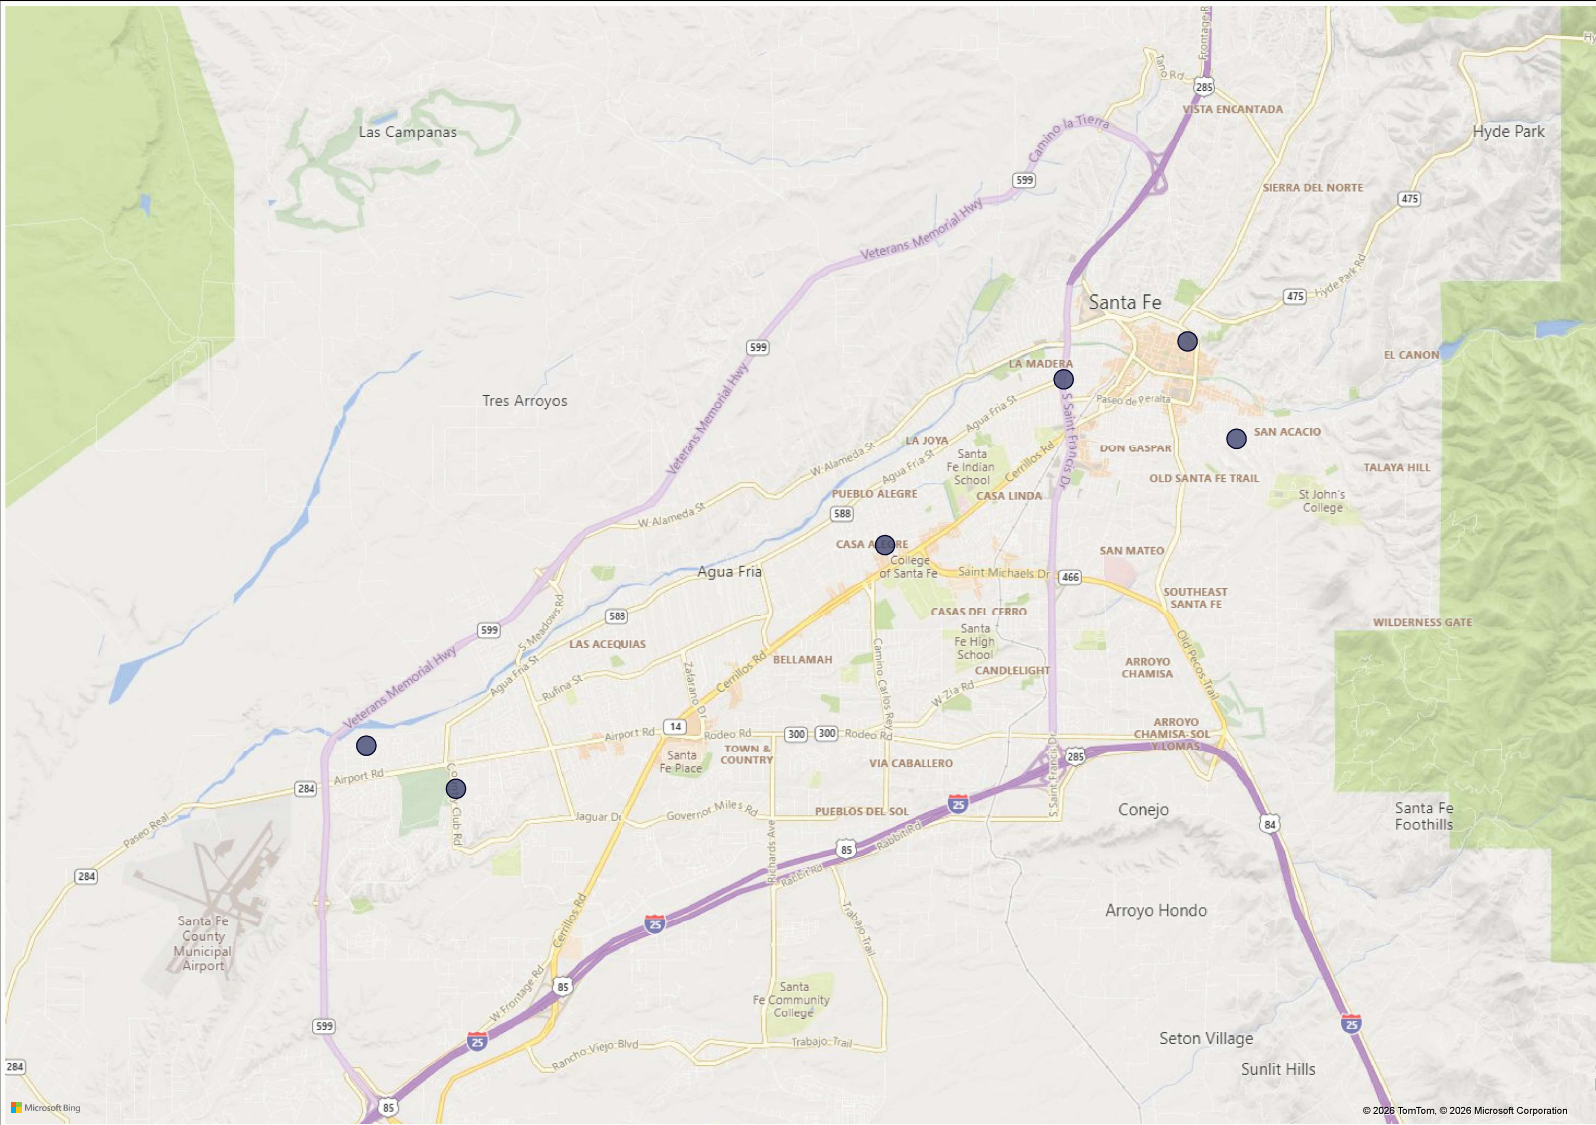

Offense Categories (NIBRS) - Completed

Completion ● COMPLETED

15

MOTOR VEHICLE THEFT

Offense Categories (NIBRS) - Attempted

6 offenses mapped.

9 offenses not mapped due to missing and/or incomplete geographic information. Offenses are still counted in other visuals.

Santa Fe Crime Map

Adult / Juvenile:

All

Map Status:

All

District:

All

Zone: