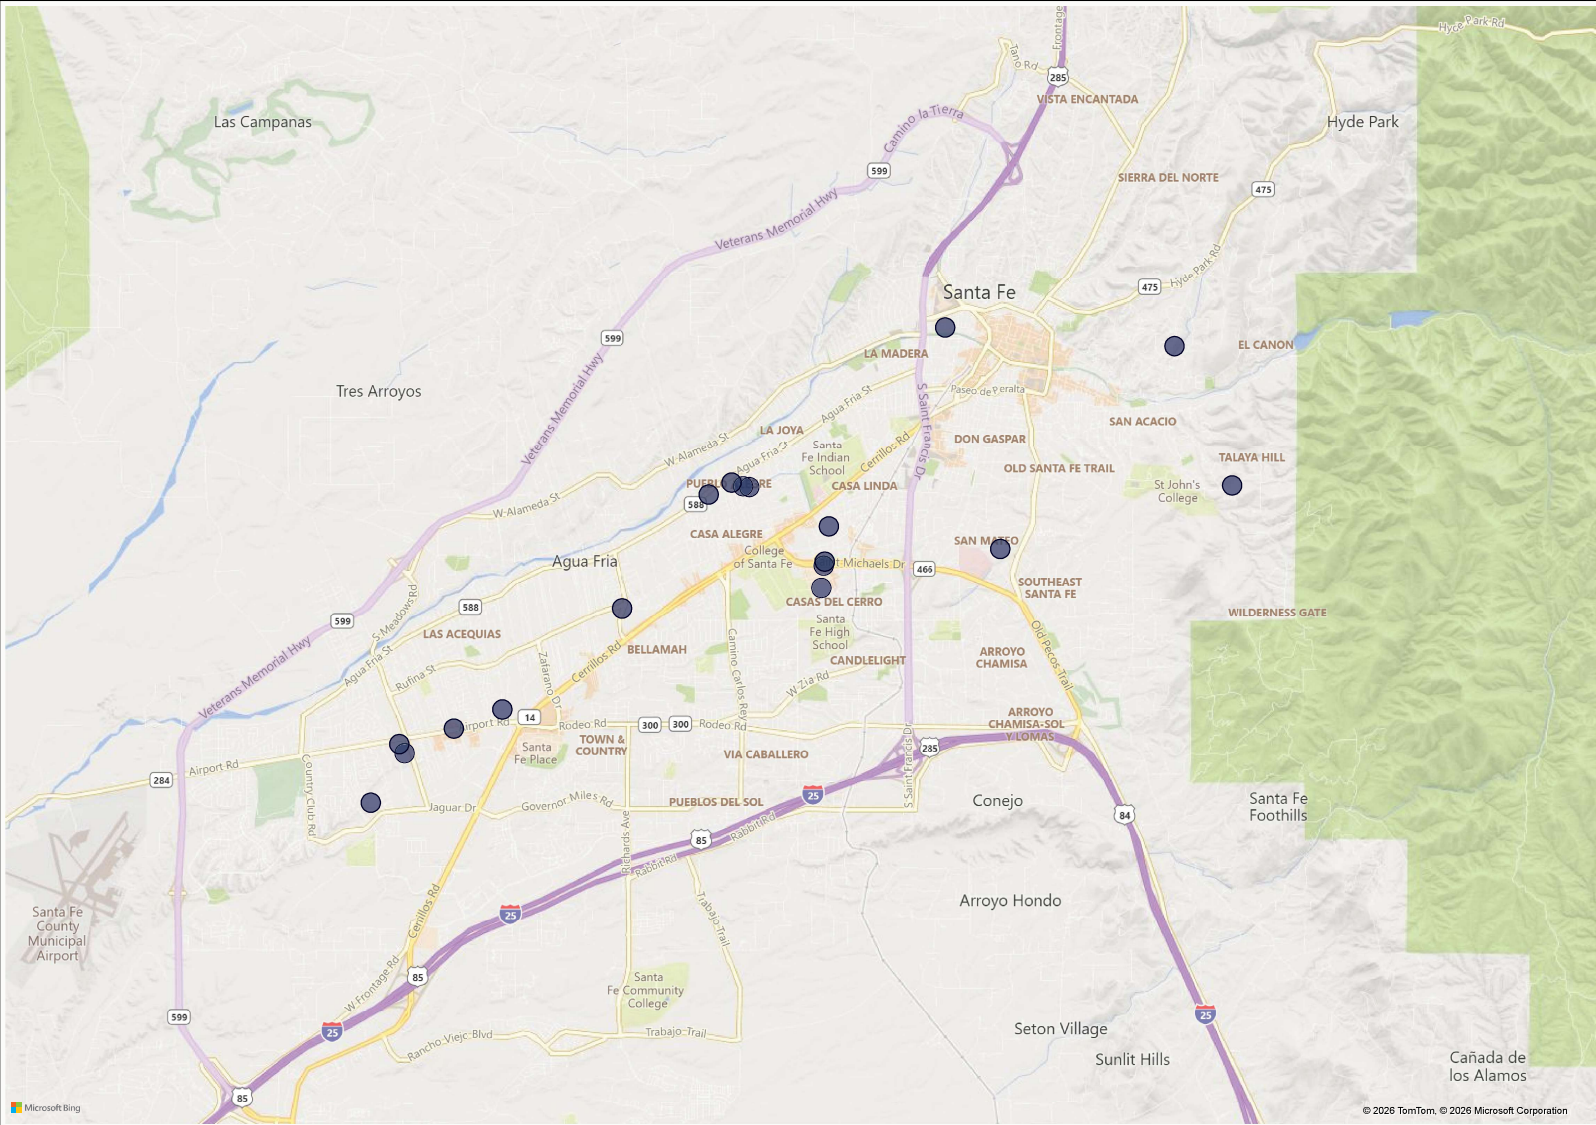

20 offenses mapped.

17 offenses not mapped due to missing and/or incomplete geographic information. Offenses are still counted in other visuals.

Santa Fe Crime Map

Adult / Juvenile:

All

Map Status:

All

District: