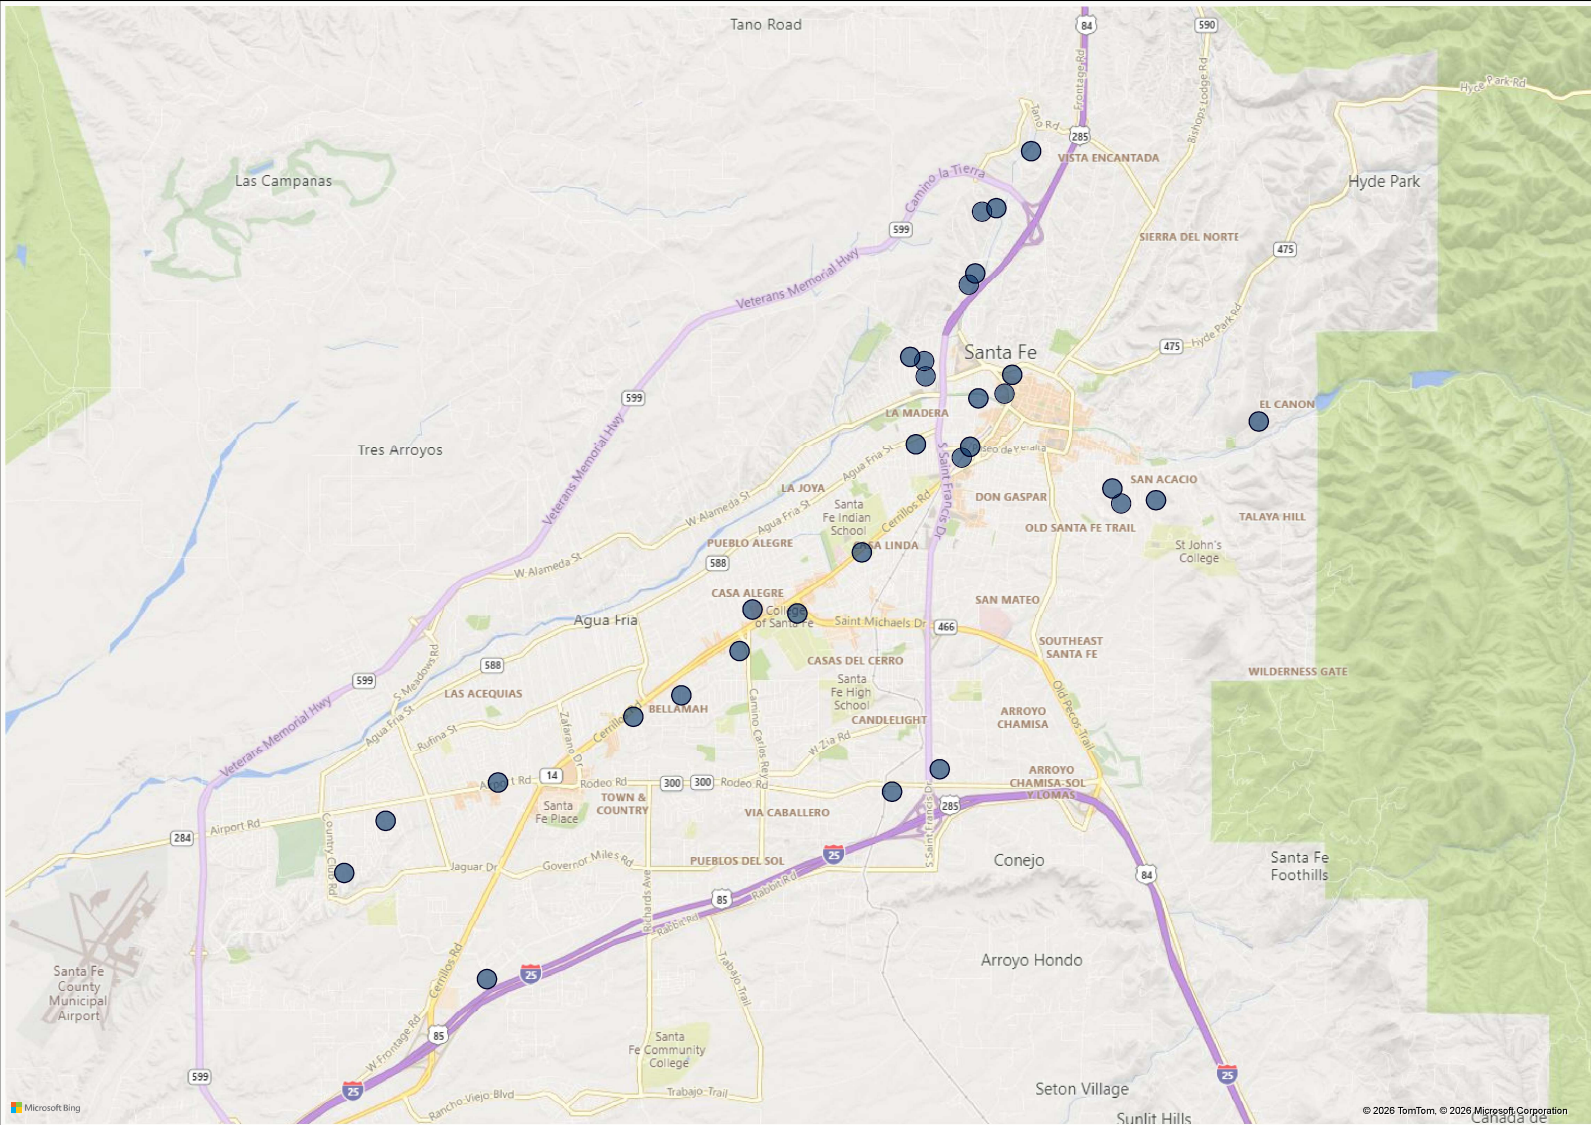

Offense Categories (NIBRS) - Completed

Completion ● COMPLETED

49

THEFT FROM MOTOR VEHICLE

Offense Categories (NIBRS) - Attempted

Completion ● ATTEMPTED

2

THEFT FROM MOTOR VEHICLE

32 offenses mapped. 19 offenses not mapped due to missing and/or incomplete geographic information. Offenses are still counted in other visuals.