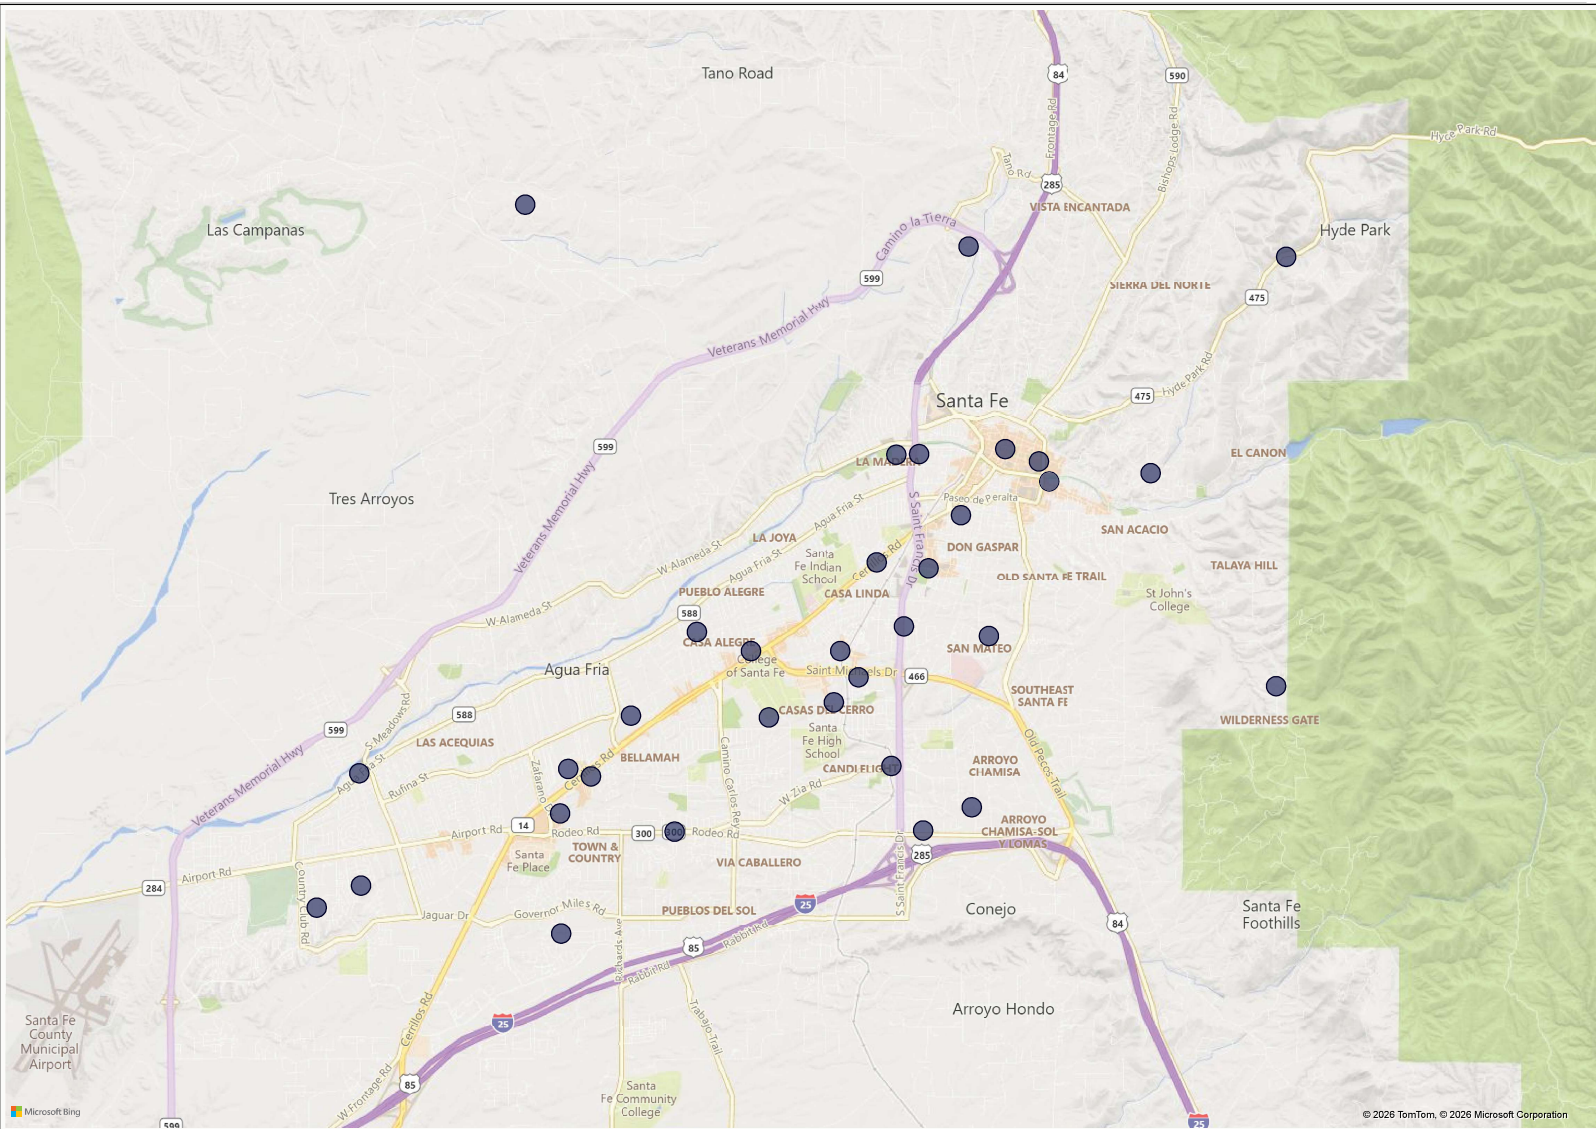

Completion:

All

Reset Filters

Total Offenses

144

Total Incidents (May be Inclusive of Multiple Offenses)

143

Offense Categories (NIBRS) - Completed

Completion ● COMPLETED

142

LARCENY/THEFT

Offense Categories (NIBRS) - Attempted

Completion ● ATTEMPTED

2

LARCENY/THEFT

40 offenses mapped. 104 offenses not mapped due to missing and/or incomplete geographic information. Offenses are still counted in other visuals.

Santa Fe Crime Map

Adult / Juvenile:

All

Map Status:

All

District:

All

Zone:

32 offenses mapped. 19 offenses not mapped due to missing and/or incomplete geographic information. Offenses are still counted in other visuals.