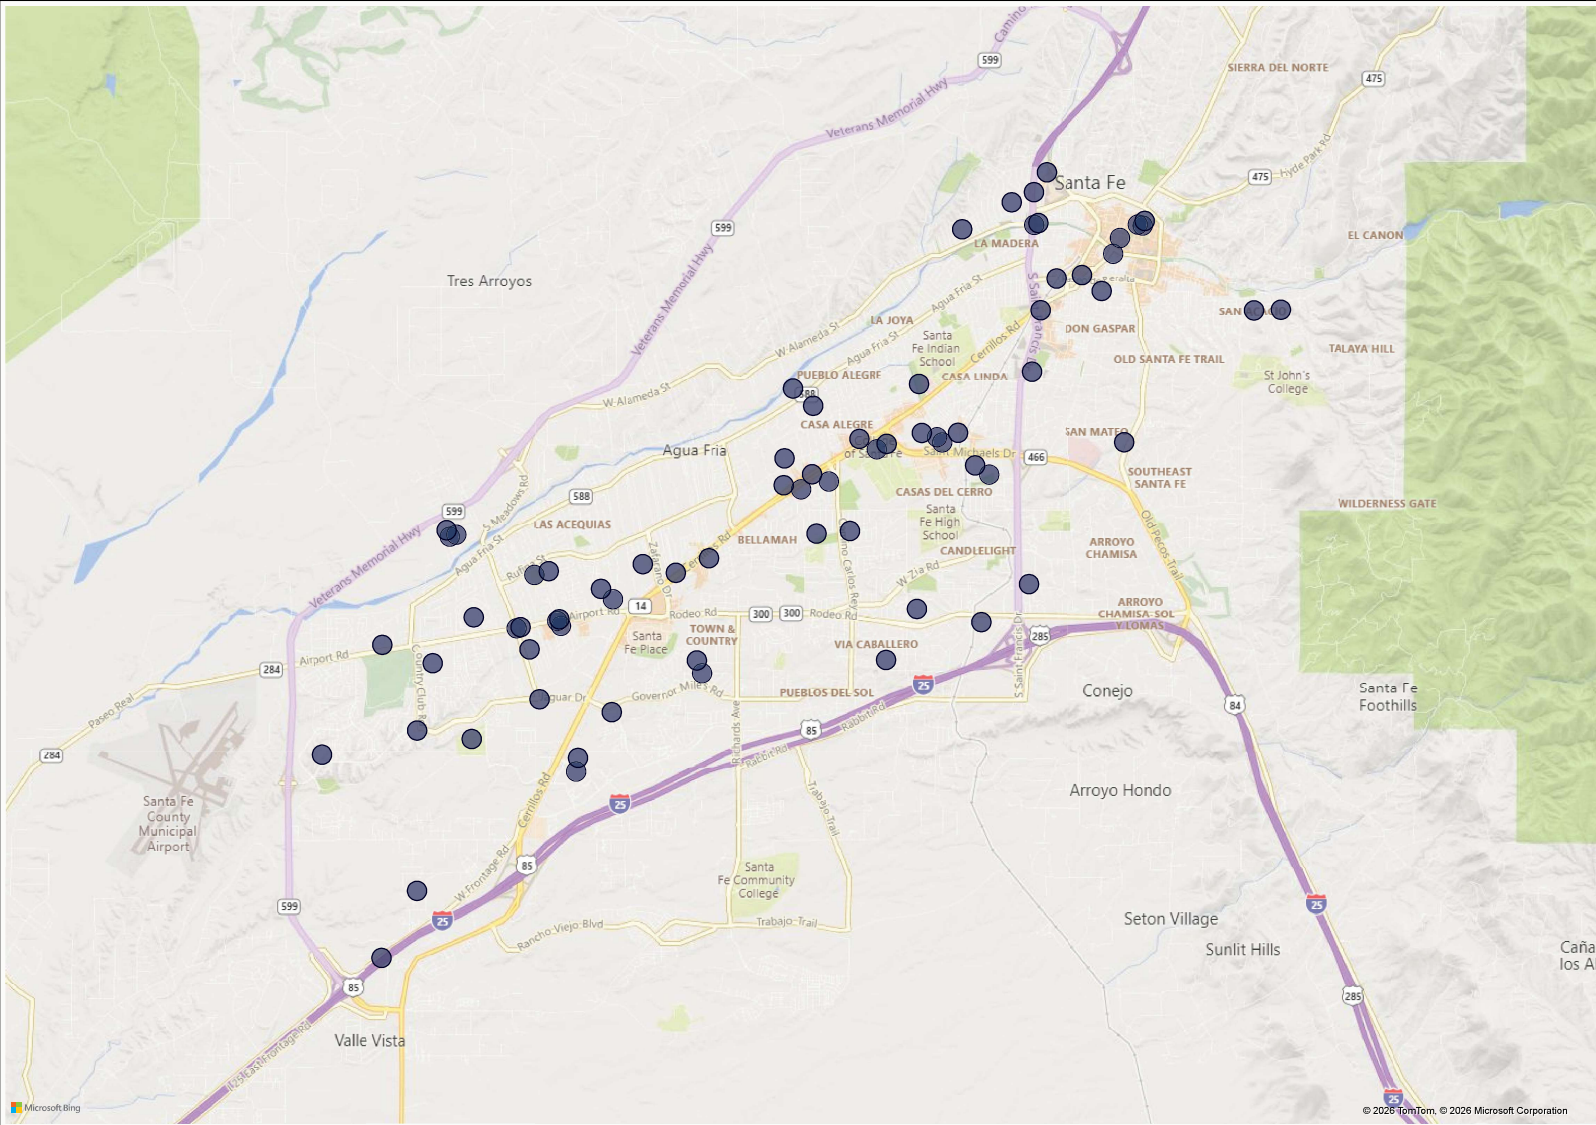

Offense Categories (NIBRS) - Completed

Completion ● COMPLETED

152

ASSAULT

Offense Categories (NIBRS) - Attempted

93 offenses mapped.

59 offenses not mapped due to missing and/or incomplete geographic information. Offenses are still counted in other visuals.

Santa Fe Crime Map

Adult / Juvenile:

All

Map Status:

All

District:

All

Zone: