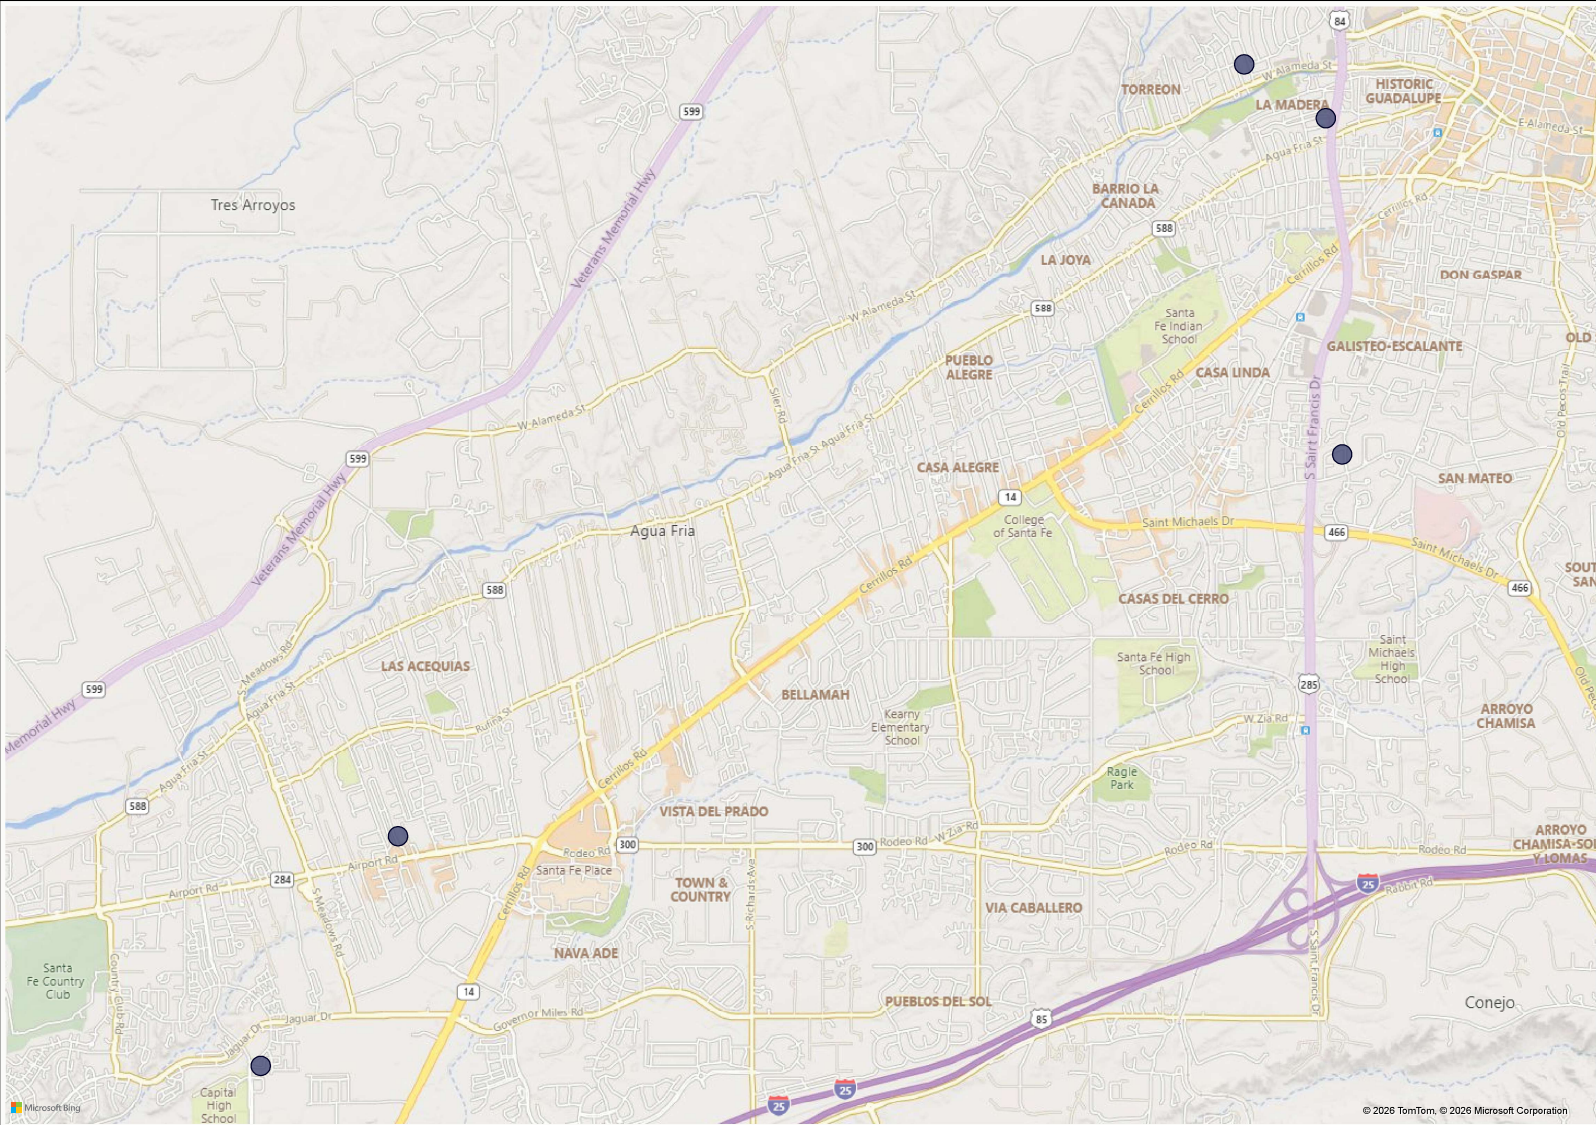

Offense Categories (NIBRS) - Attempted

5 offenses mapped.

2 offenses not mapped due to missing and/or incomplete geographic information. Offenses are still counted in other visuals.

Santa Fe Crime Map

Adult / Juvenile:

All

Map Status:

All

District:

All

Zone:

All

Sector: