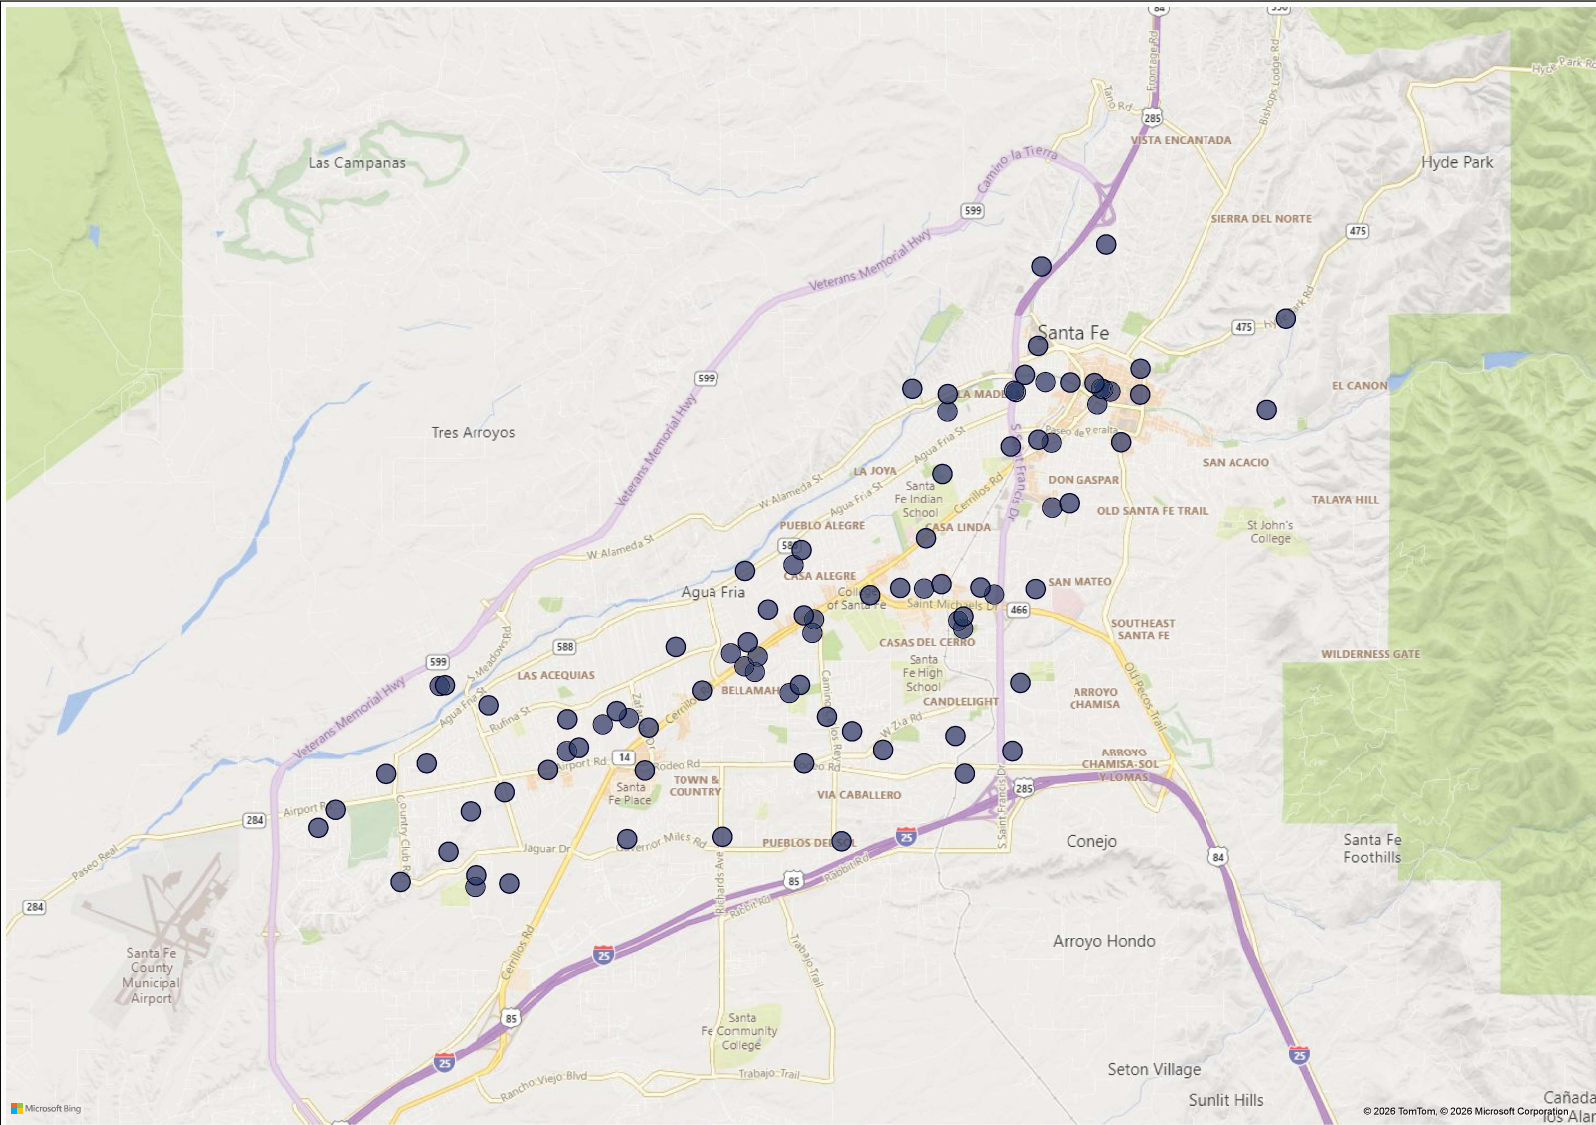

Offense Categories (NIBRS) - Completed

Completion ● COMPLETED

163

ASSAULT

Offense Categories (NIBRS) - Attempted

127 offenses mapped.

36 offenses not mapped due to missing and/or incomplete geographic information. Offenses are still counted in other visuals.

Santa Fe Crime Map

Adult / Juvenile:

All

Map Status:

All

District:

All

Zone: