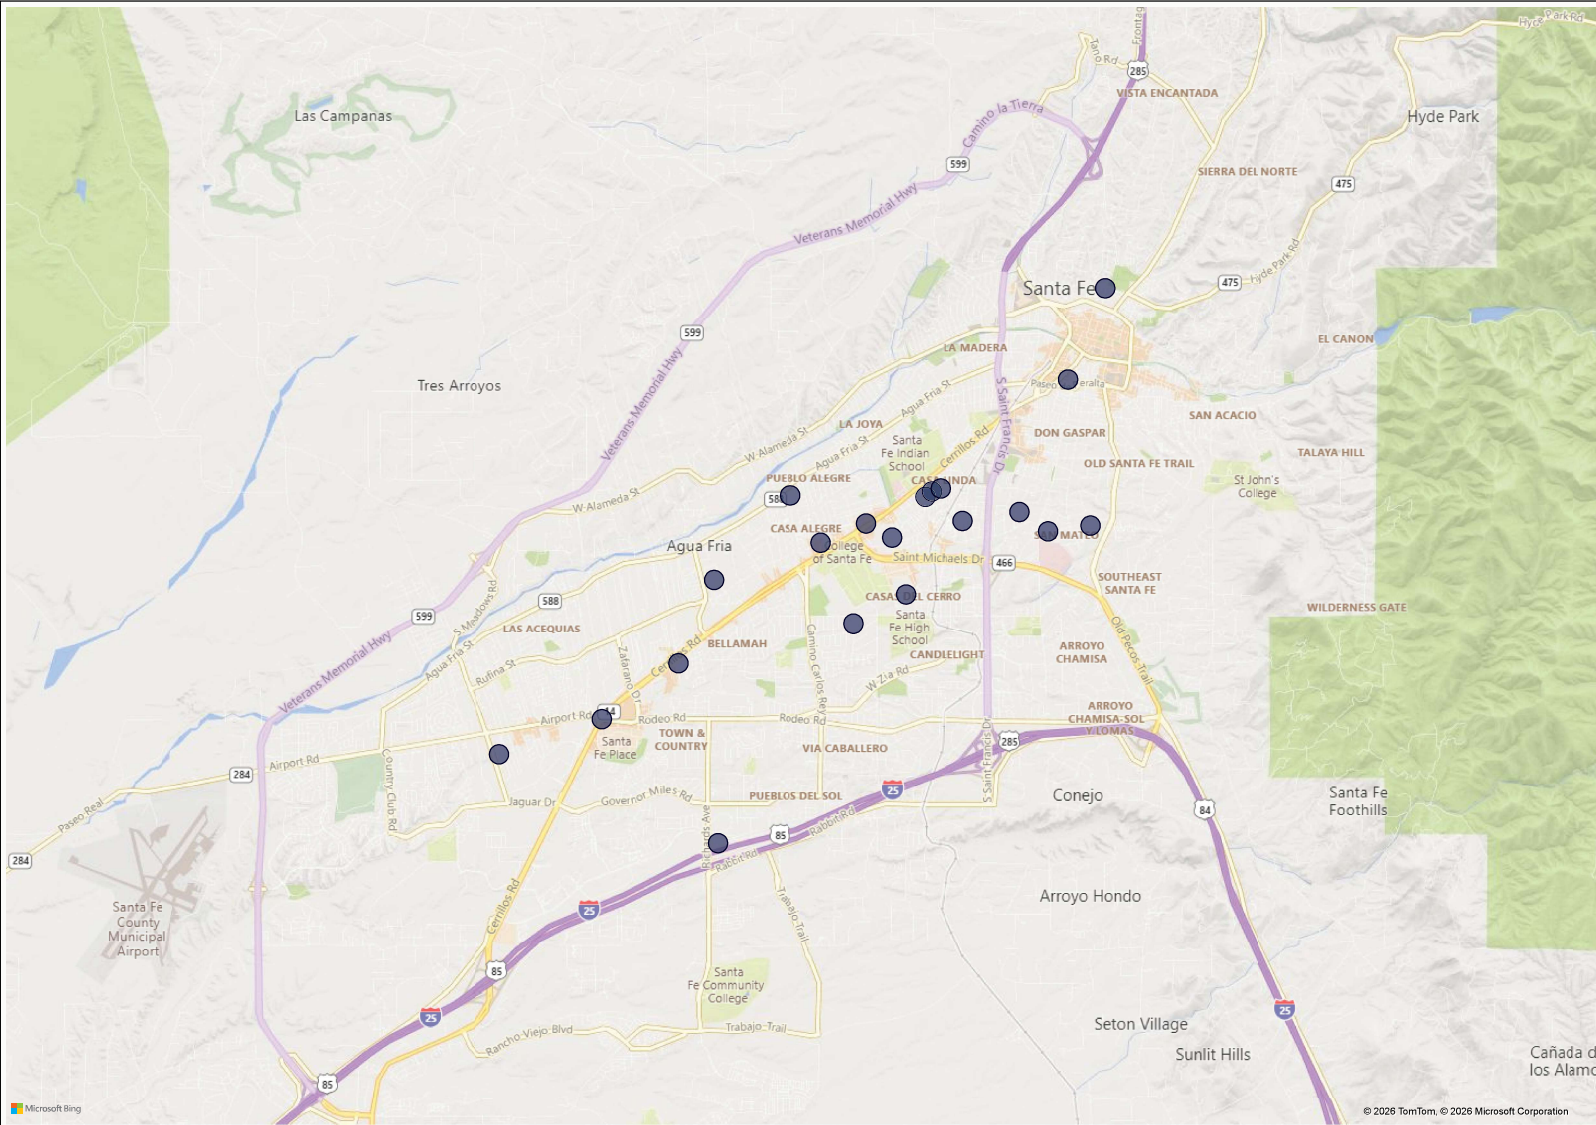

Offense Categories (NIBRS) - Completed

Completion ● COMPLETED

26

MOTOR VEHICLE THEFT

Offense Categories (NIBRS) - Attempted

Completion ● ATTEMPTED

3

MOTOR VEHICLE THEFT

20 offenses mapped.

9 offenses not mapped due to missing and/or incomplete geographic information. Offenses are still counted in other visuals.

Santa Fe Crime Map

Adult / Juvenile:

All

Map Status:

All

District: