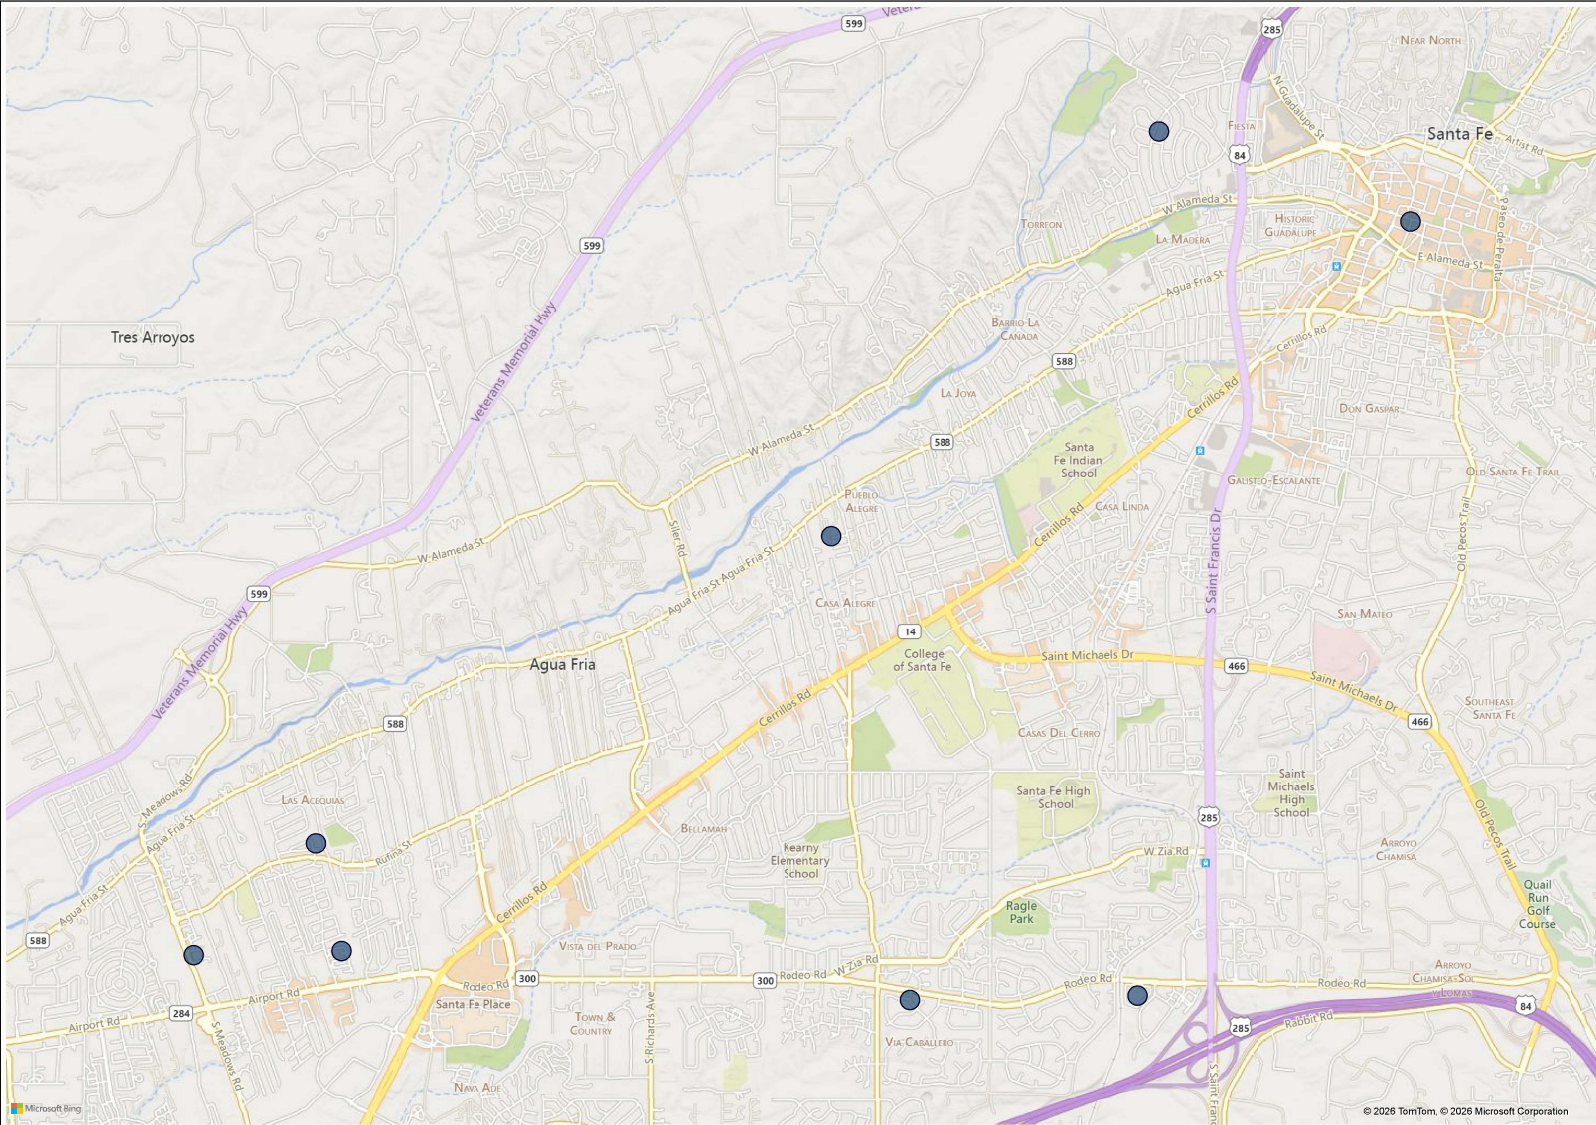

Offense Categories (NIBRS) - Attempted

8 offenses mapped.

3 offenses not mapped due to missing and/or incomplete geographic information. Offenses are still counted in other visuals.

Santa Fe Crime Map

Adult / Juvenile:
All