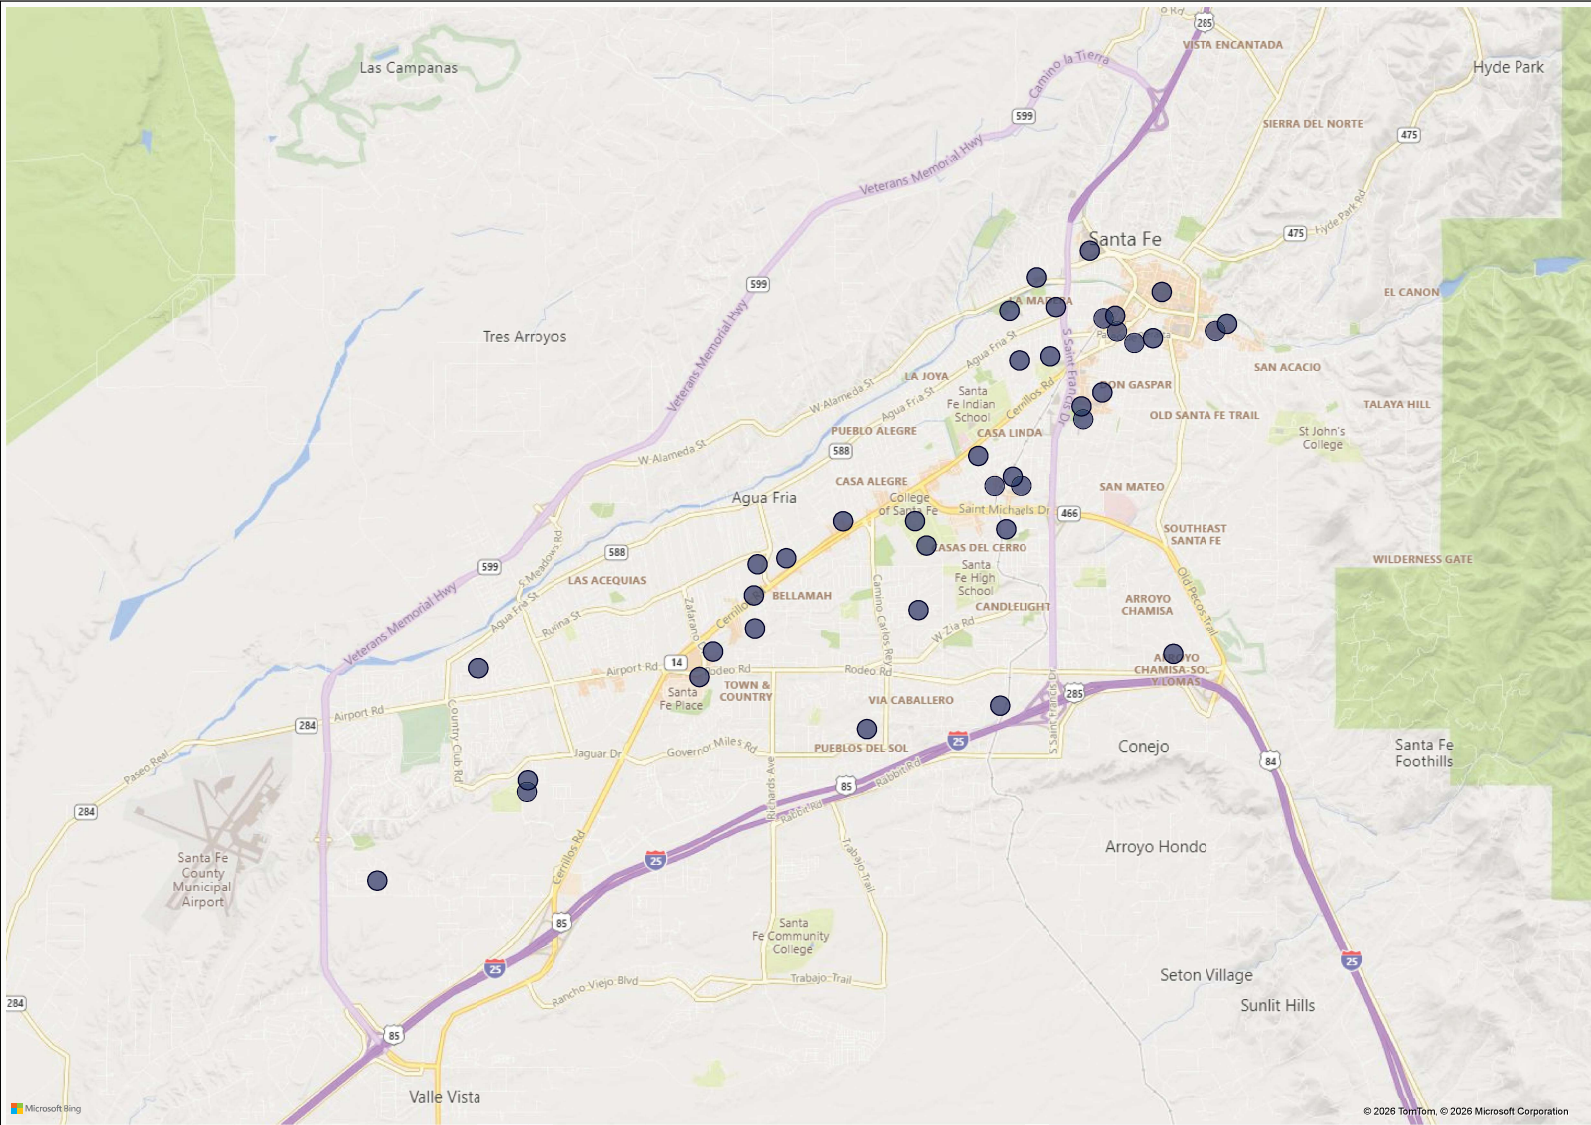

All

Completion:

All

Reset Filters

Total Offenses

159

Total Incidents (May be Inclusive of Multiple Offenses)

159

Offense Categories (NIBRS) - Completed

Completion ● COMPLETED

158

LARCENY/THEFT

Offense Categories (NIBRS) - Attempted

Completion ● ATTEMPTED

1

LARCENY/THEFT

44 offenses mapped. 115 offenses not mapped due to missing and/or incomplete geographic information. Offenses are still counted in other visuals.

Santa Fe Crime Map

Adult / Juvenile:

All

Map Status:

All

District:

1

THEFT FROM MOTOR VEHICLE

27 offenses mapped.

15 offenses not mapped due to missing and/or incomplete geographic information. Offenses are still counted in other visuals.