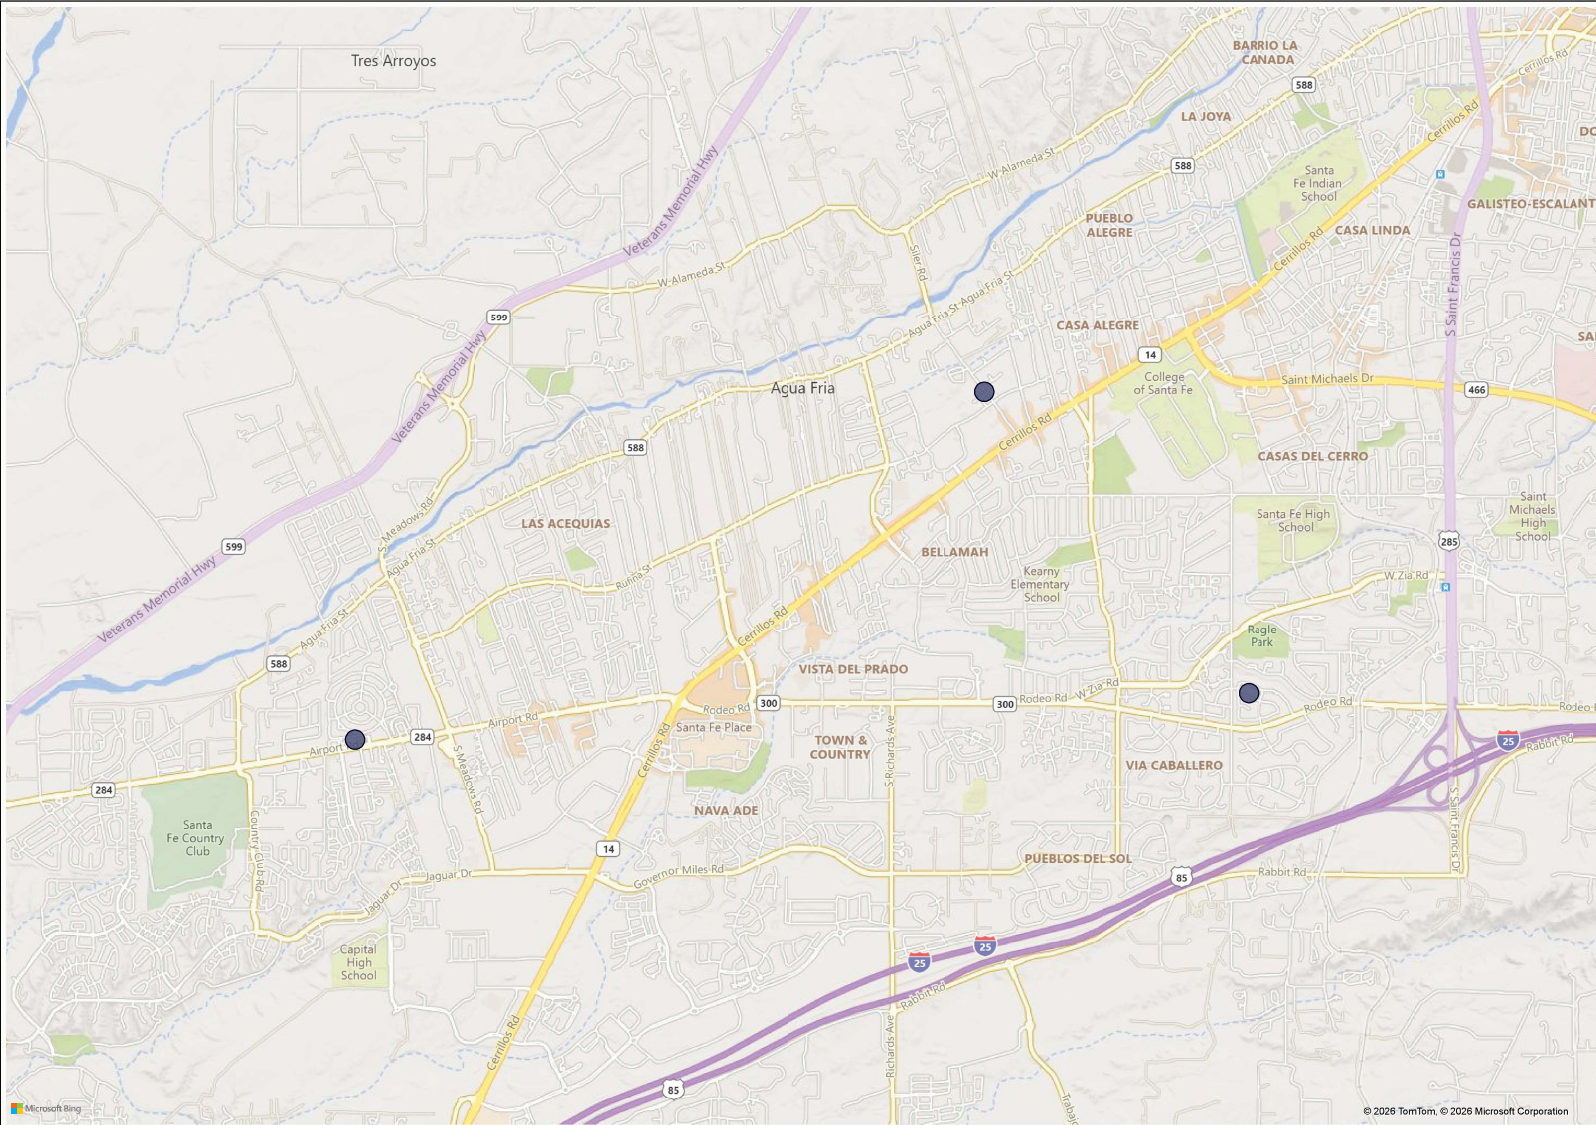

ROBBERY

Address:

All

Completion:

All

Reset Filters

Total Offenses

3

1

ROBBERY

3 offenses mapped.

0 offenses not mapped due to missing and/or incomplete geographic information. Offenses are still counted in other visuals.

Santa Fe Crime Map

Adult / Juvenile:

All

Map Status: