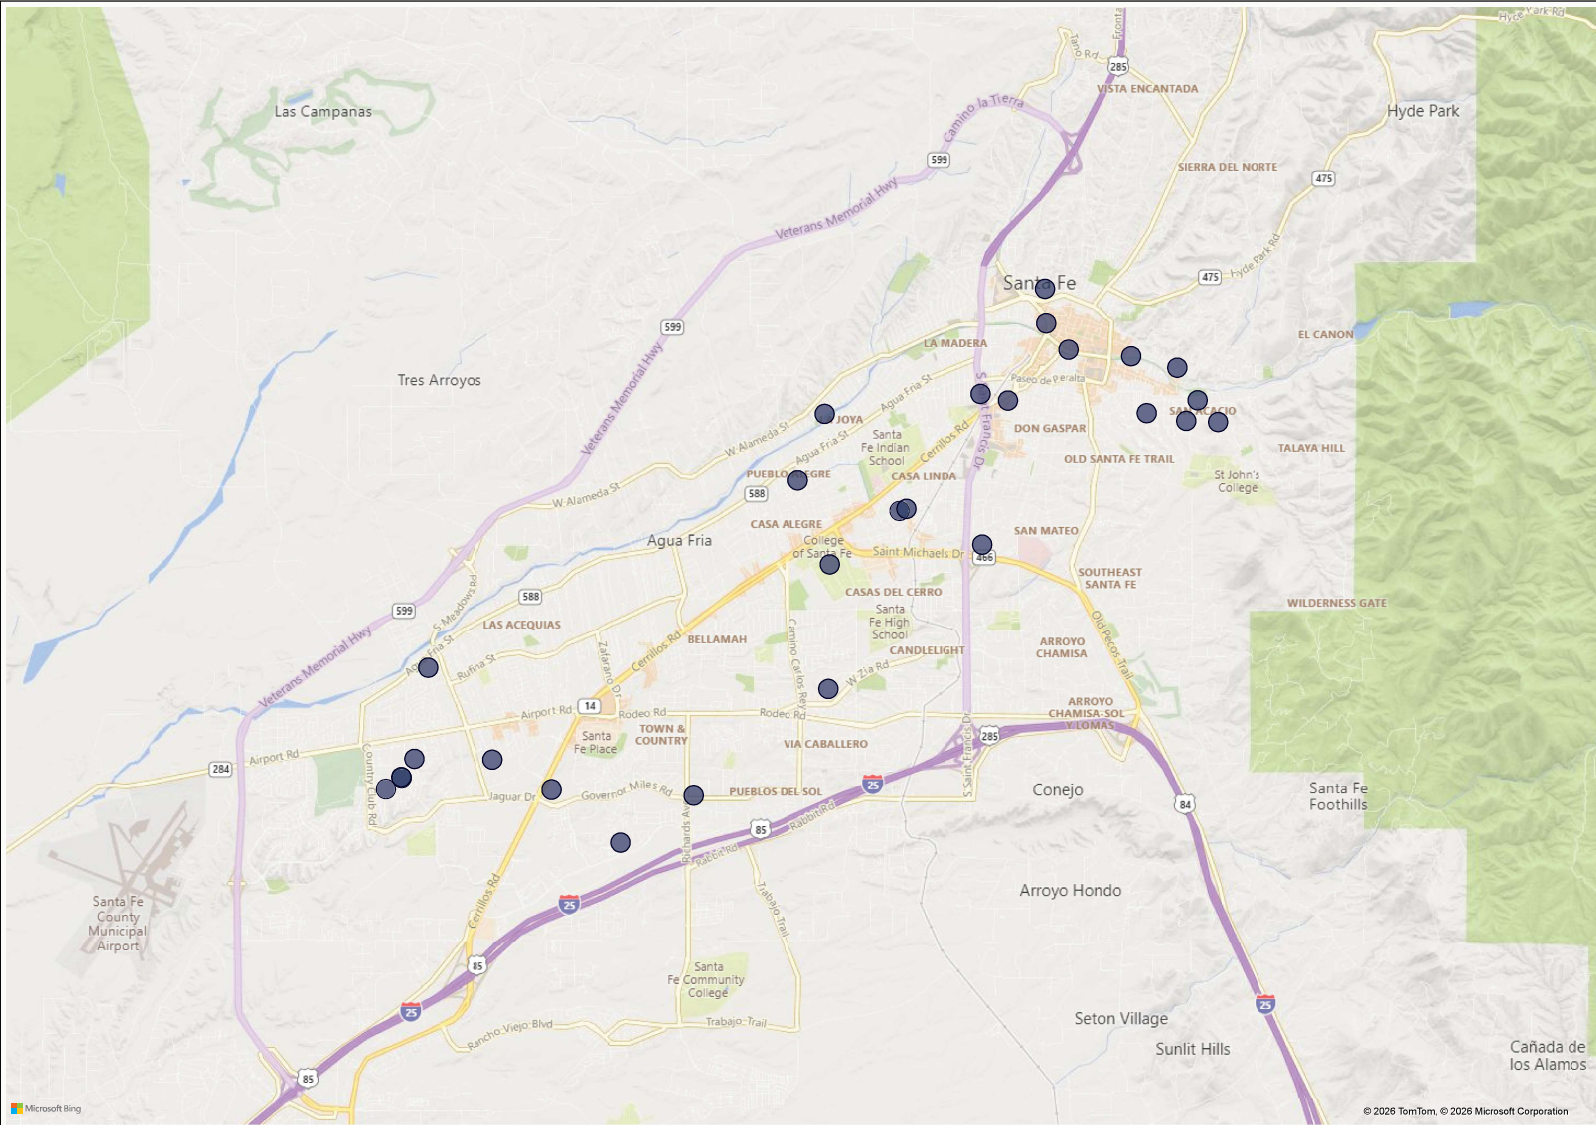

THEFT FROM MOTOR VEHL.

Address:

All

Completion:

All

Reset Filters

Total Offenses

42

Total Incidents (May be Inclusive of Multiple Offenses)

42

Offense Categories (NIBRS) - Completed

Completion ● COMPLETED

41

THEFT FROM MOTOR VEHICLE

Offense Categories (NIBRS) - Attempted

Completion ● ATTEMPTED

1

THEFT FROM MOTOR VEHICLE

27 offenses mapped.

15 offenses not mapped due to missing and/or incomplete geographic information. Offenses are still counted in other visuals.