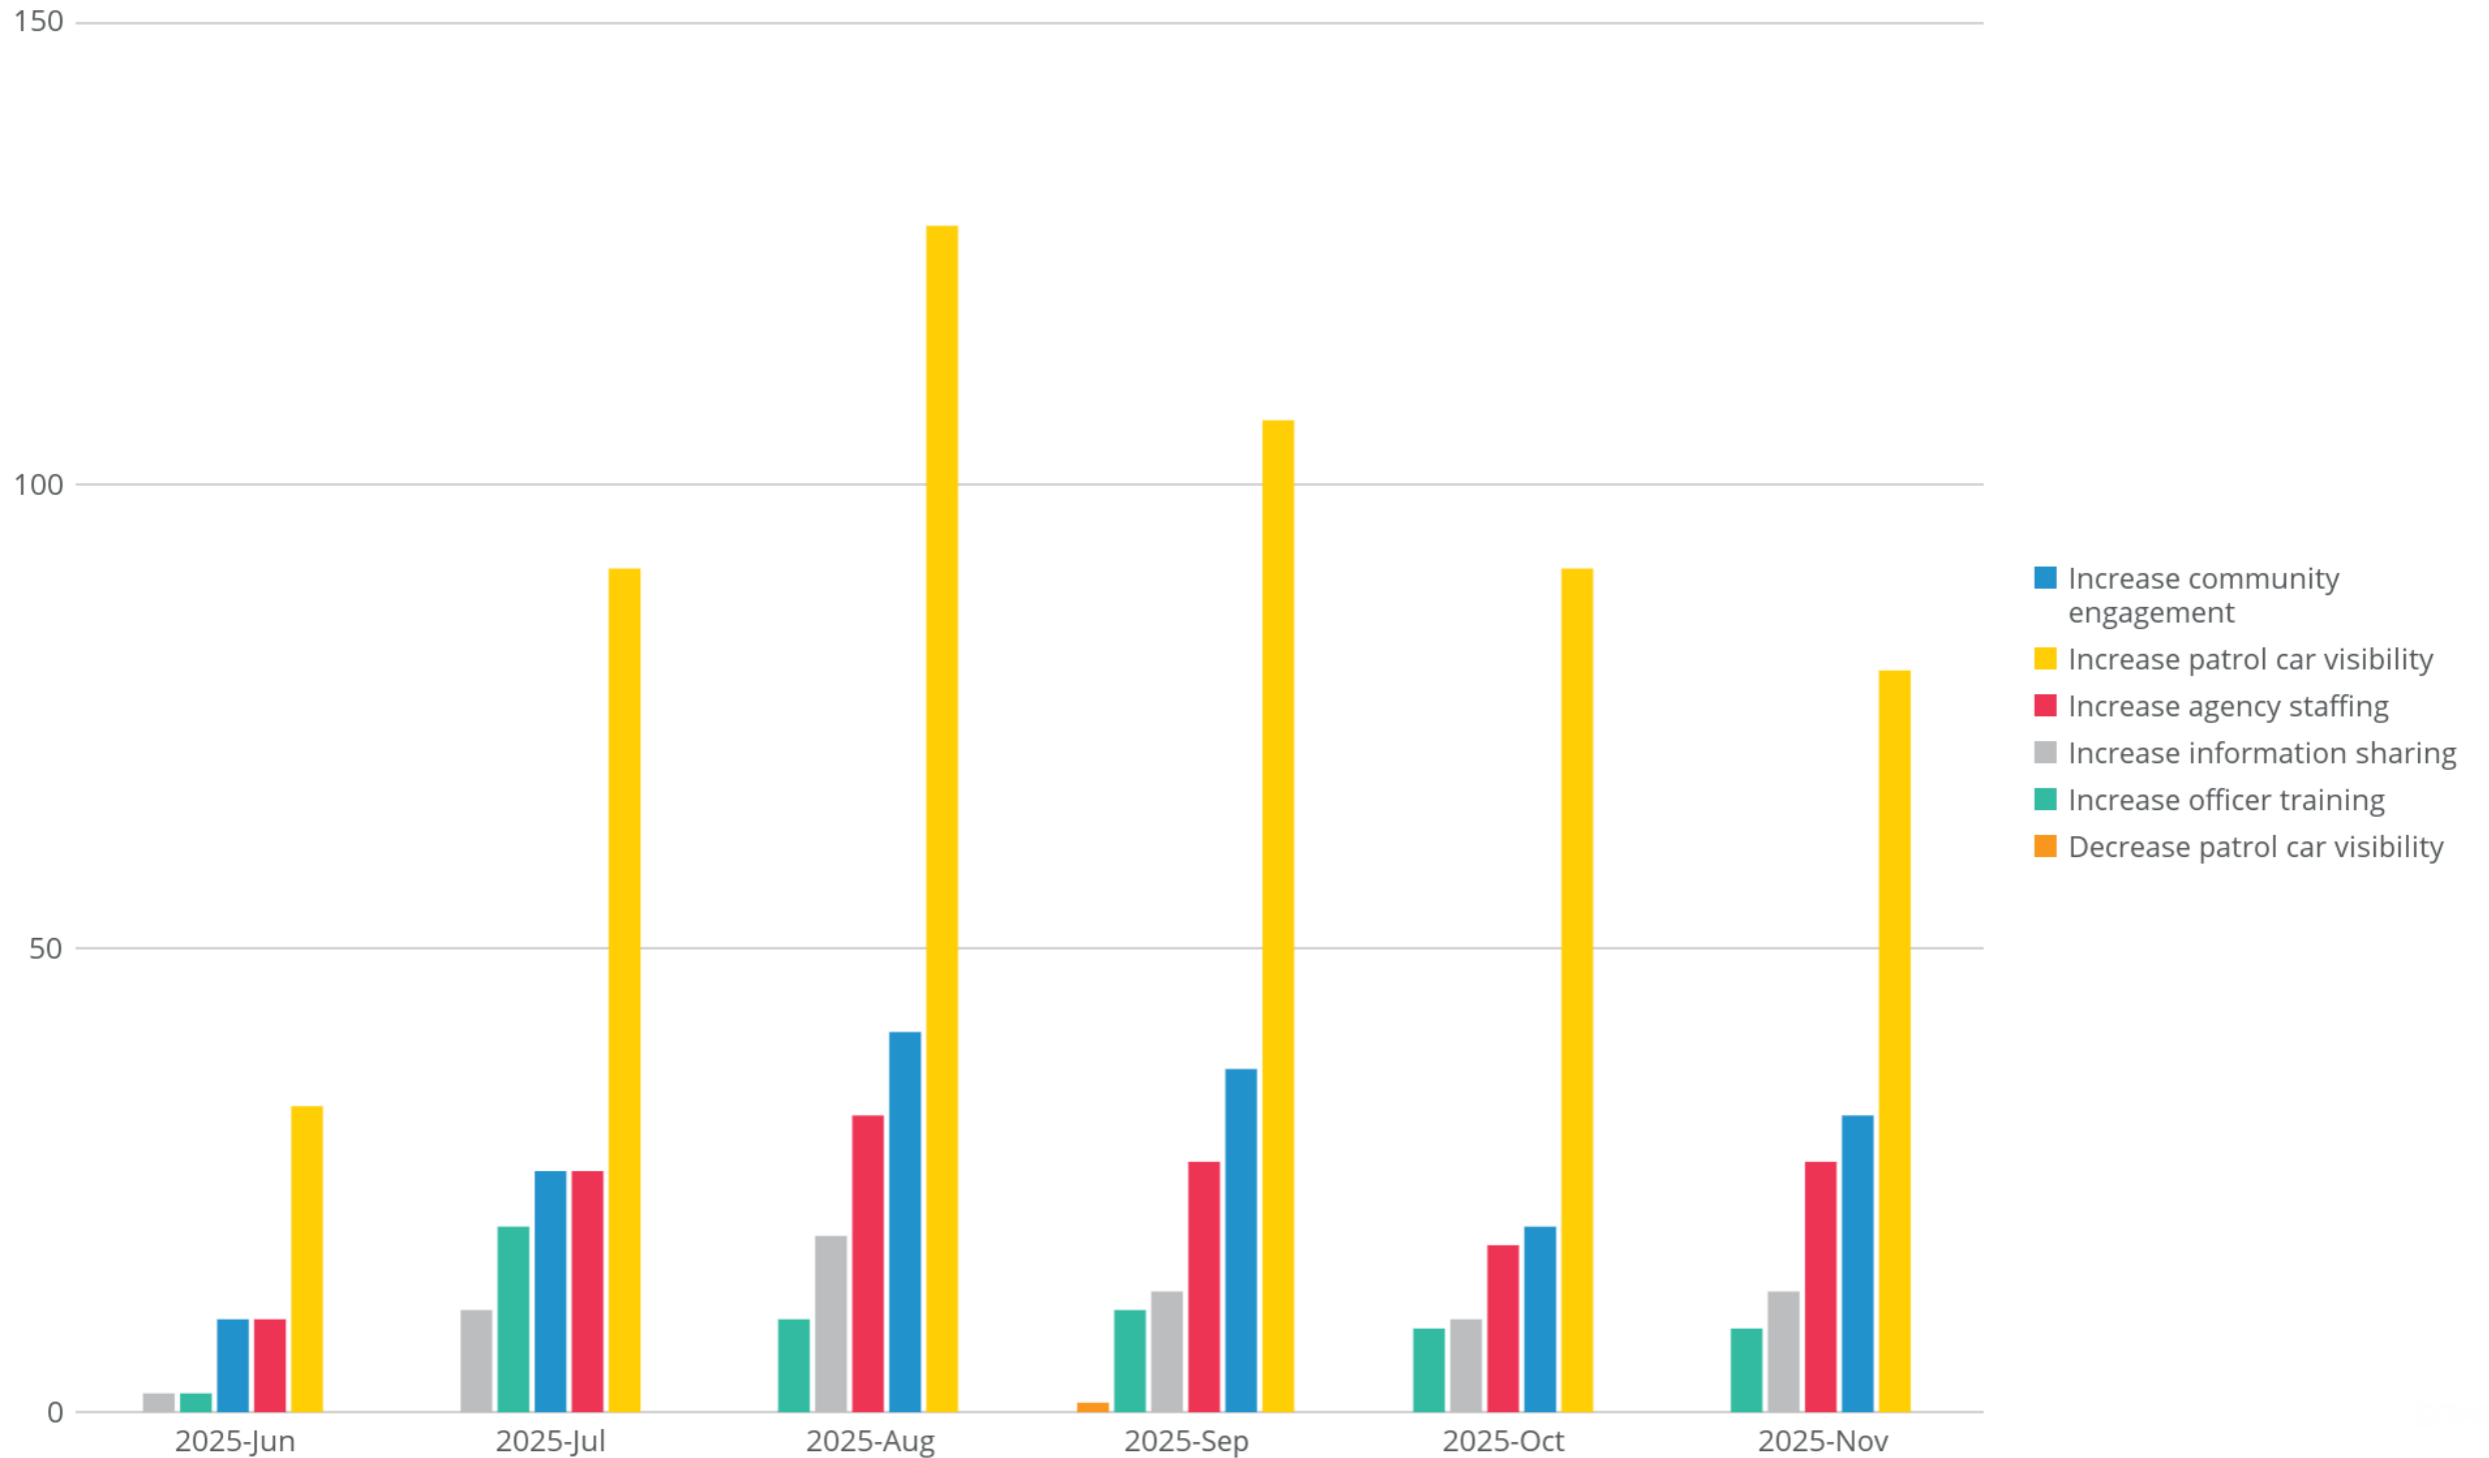

Based on your interaction, how do you view the Santa Fe Police Department?

Jun 1, 2025 - Nov 30, 2025

Number of Responses - Month over Month

Last 30 Days

Number of Responses

250

(Last 30 days vs 60 days ago)

Nov 1, 2025 - Nov 30, 2025, by Month

What is your top safety concern in your community?

Nov 1, 2025 - Nov 30, 2025

Month to Month Comparison

June 2025-November 2025

Community Requests

Jun 1, 2025 - Nov 30, 2025, by Month

What would you most like Santa Fe PD to do to improve safety in your community?

Jun 1, 2025 - Nov 30, 2025

Community Concerns

Jun 1, 2025 - Nov 30, 2025, by Month

What is your top safety concern in your community?

Jun 1, 2025 - Nov 30, 2025