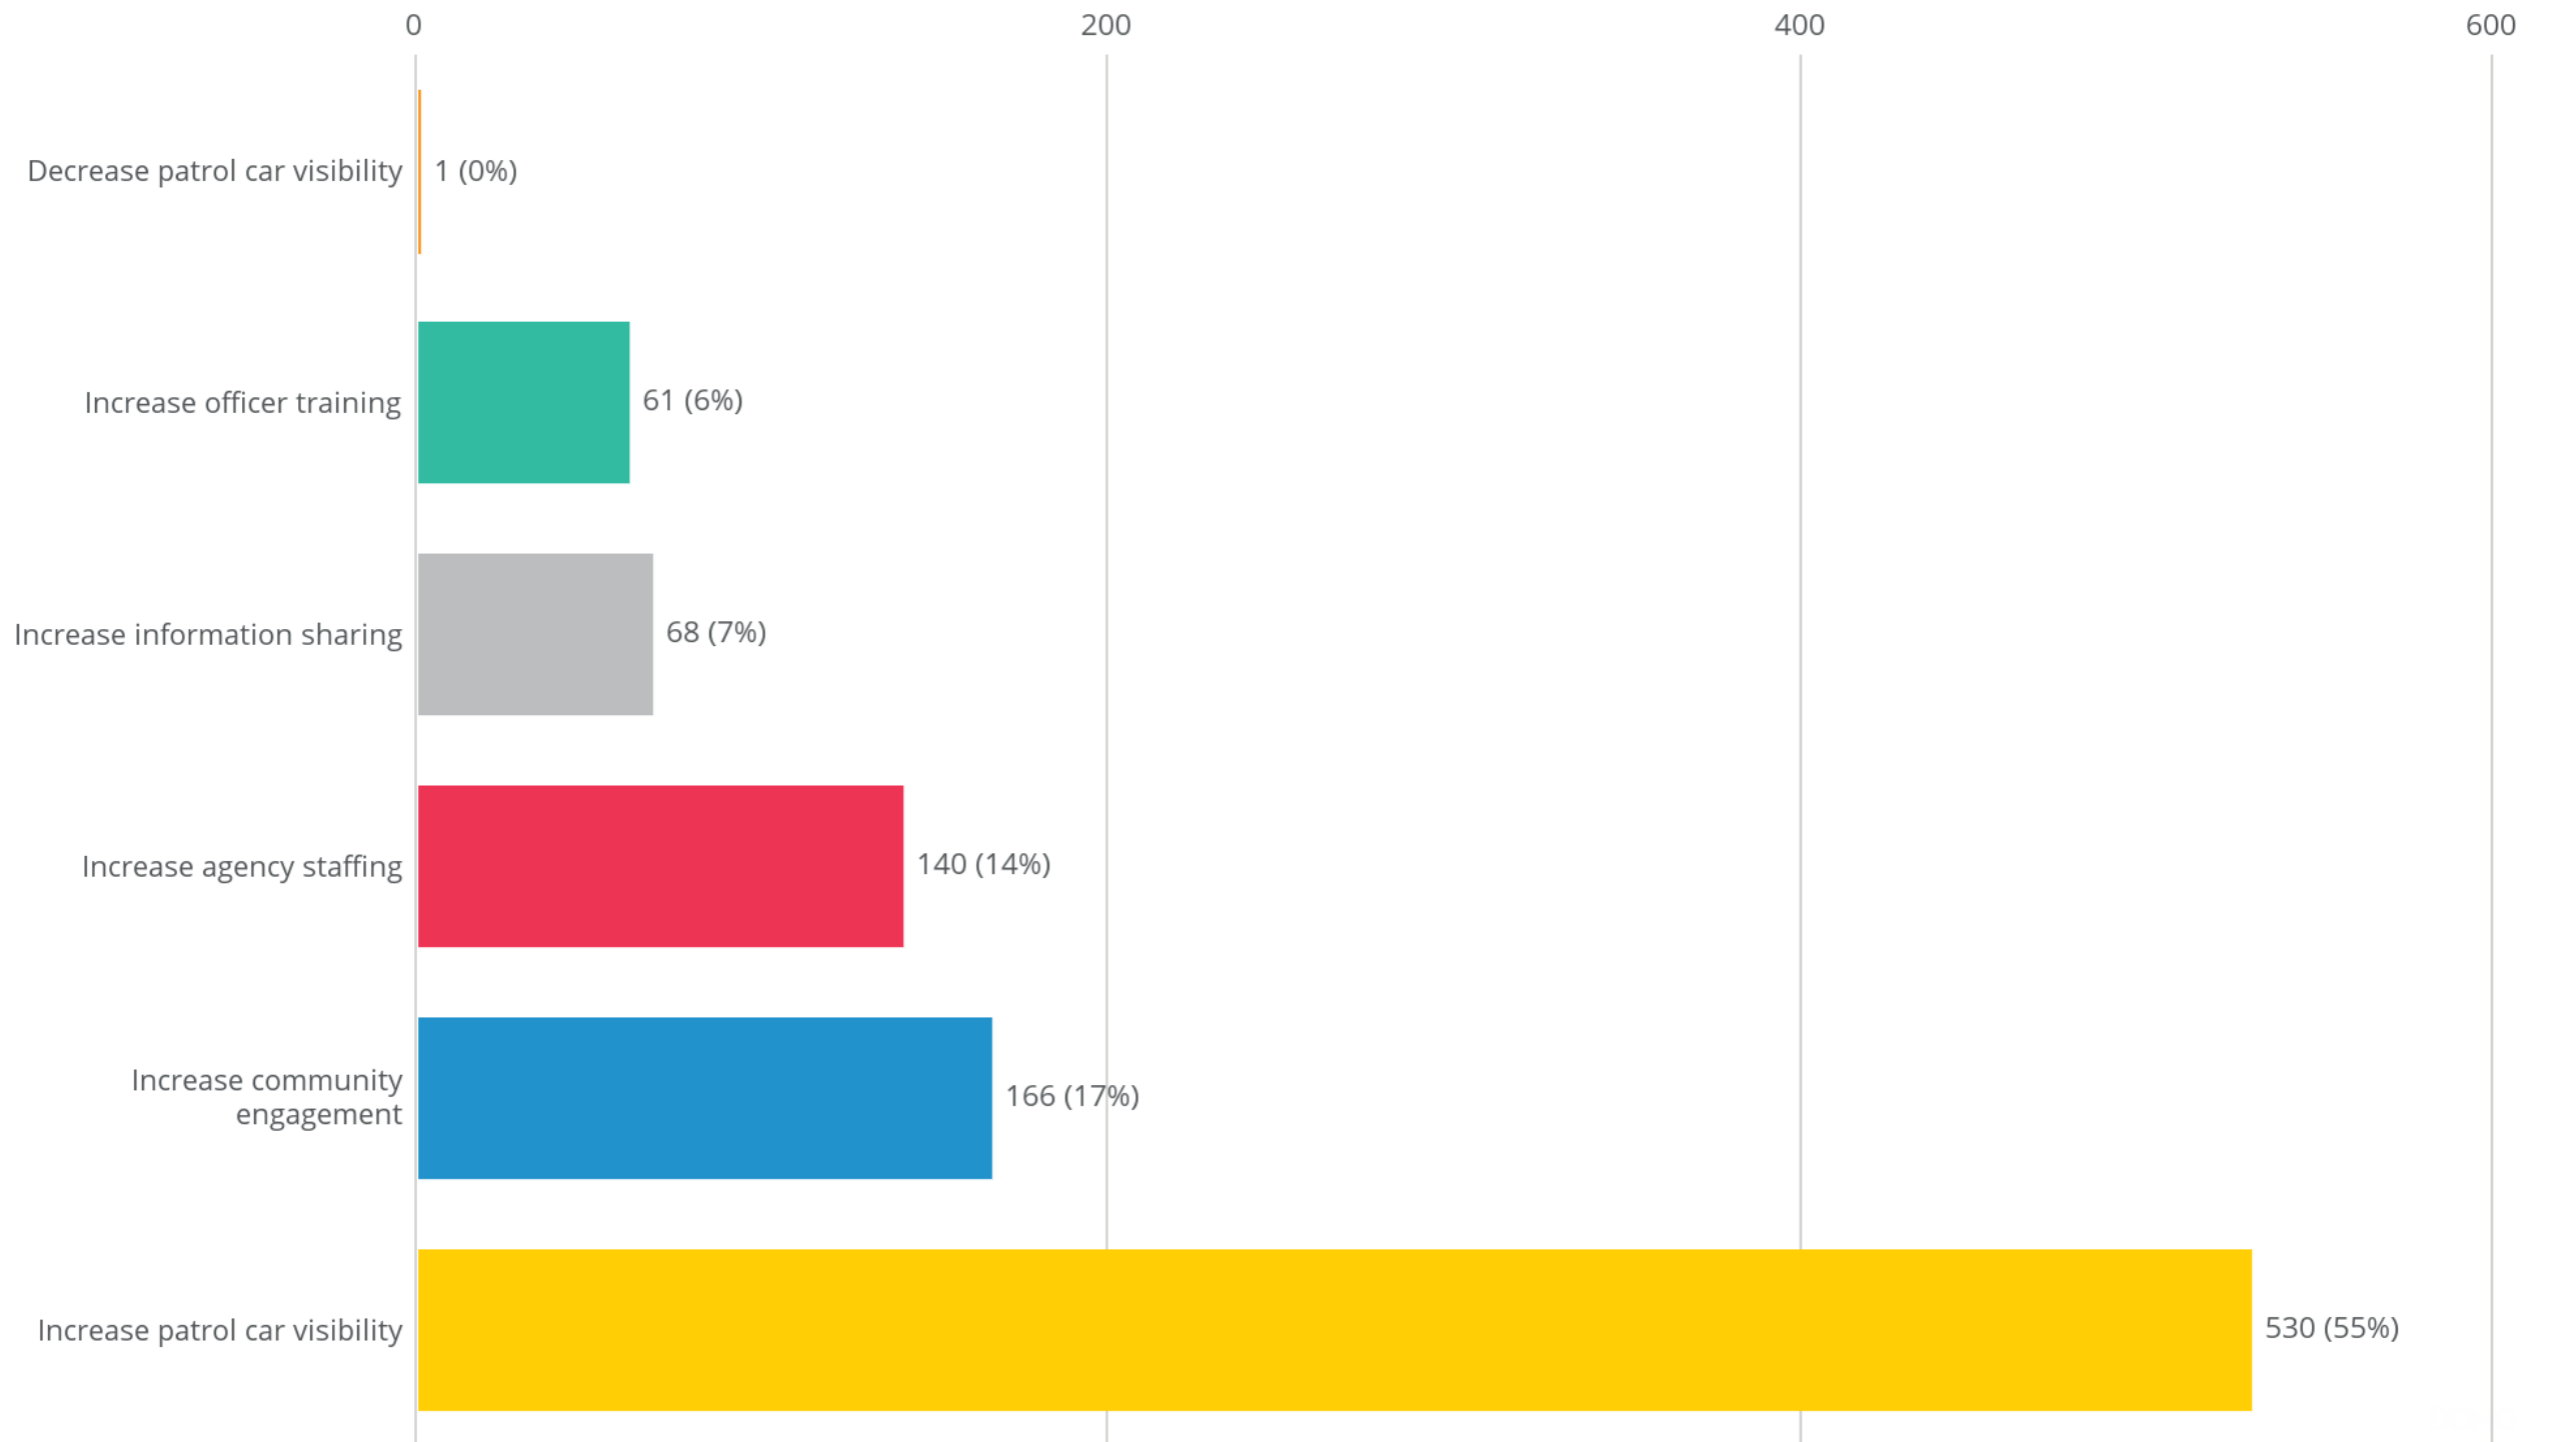

Nov 1, 2025 - Nov 30, 2025, by Month

What is your top safety concern in your community?

Nov 1, 2025 - Nov 30, 2025

Month to Month Comparison

June 2025-November 2025

Community Requests

Jun 1, 2025 - Nov 30, 2025, by Month

What would you most like Santa Fe PD to do to improve safety in your community?

Jun 1, 2025 - Nov 30, 2025

Community Concerns

Jun 1, 2025 - Nov 30, 2025, by Month

What is your top safety concern in your community?

Jun 1, 2025 - Nov 30, 2025