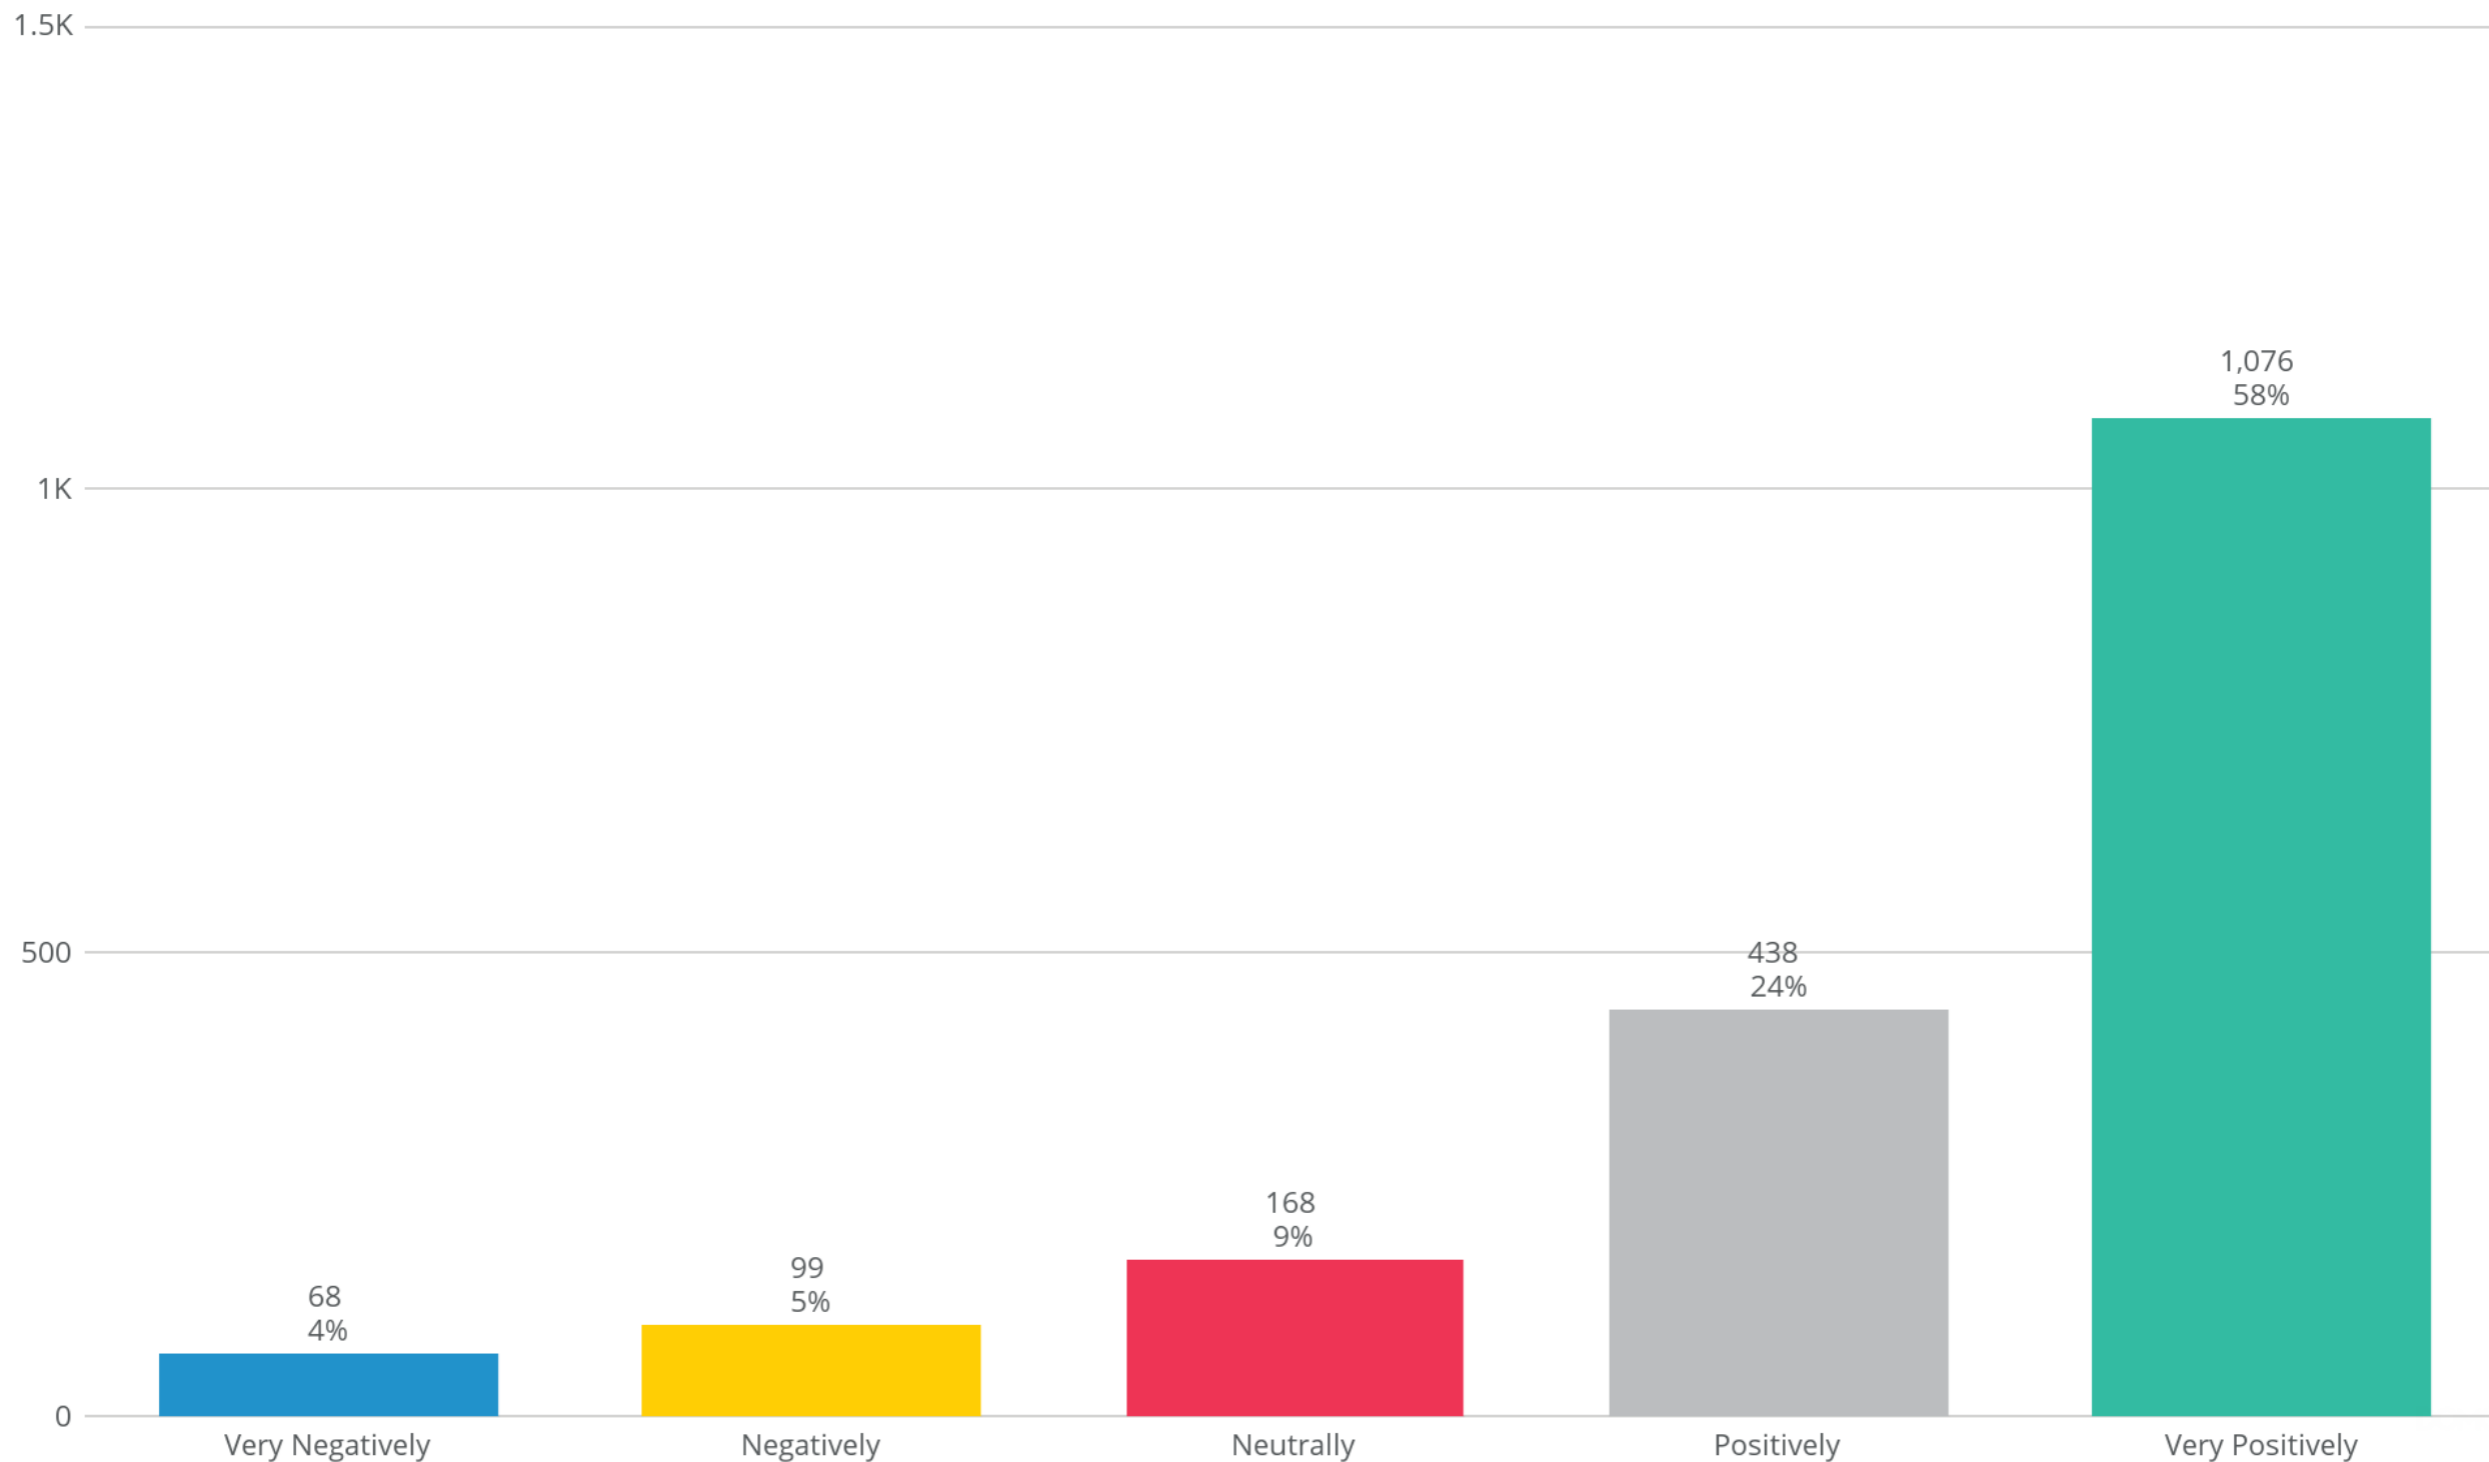

Based on your interaction, how do you view the Santa Fe Police Department?

Jun 1, 2025 - Nov 30, 2025

Number of Responses - Month over Month

Last 30 Days

Number of Responses

250

(Last 30 days vs 60 days ago)

Prior Month 363

↓ -31.13%

Community Requests

Nov 1, 2025 - Nov 30, 2025, by Month

What would you most like Santa Fe PD to do to improve safety in your community?

Nov 1, 2025 - Nov 30, 2025

Community Concerns