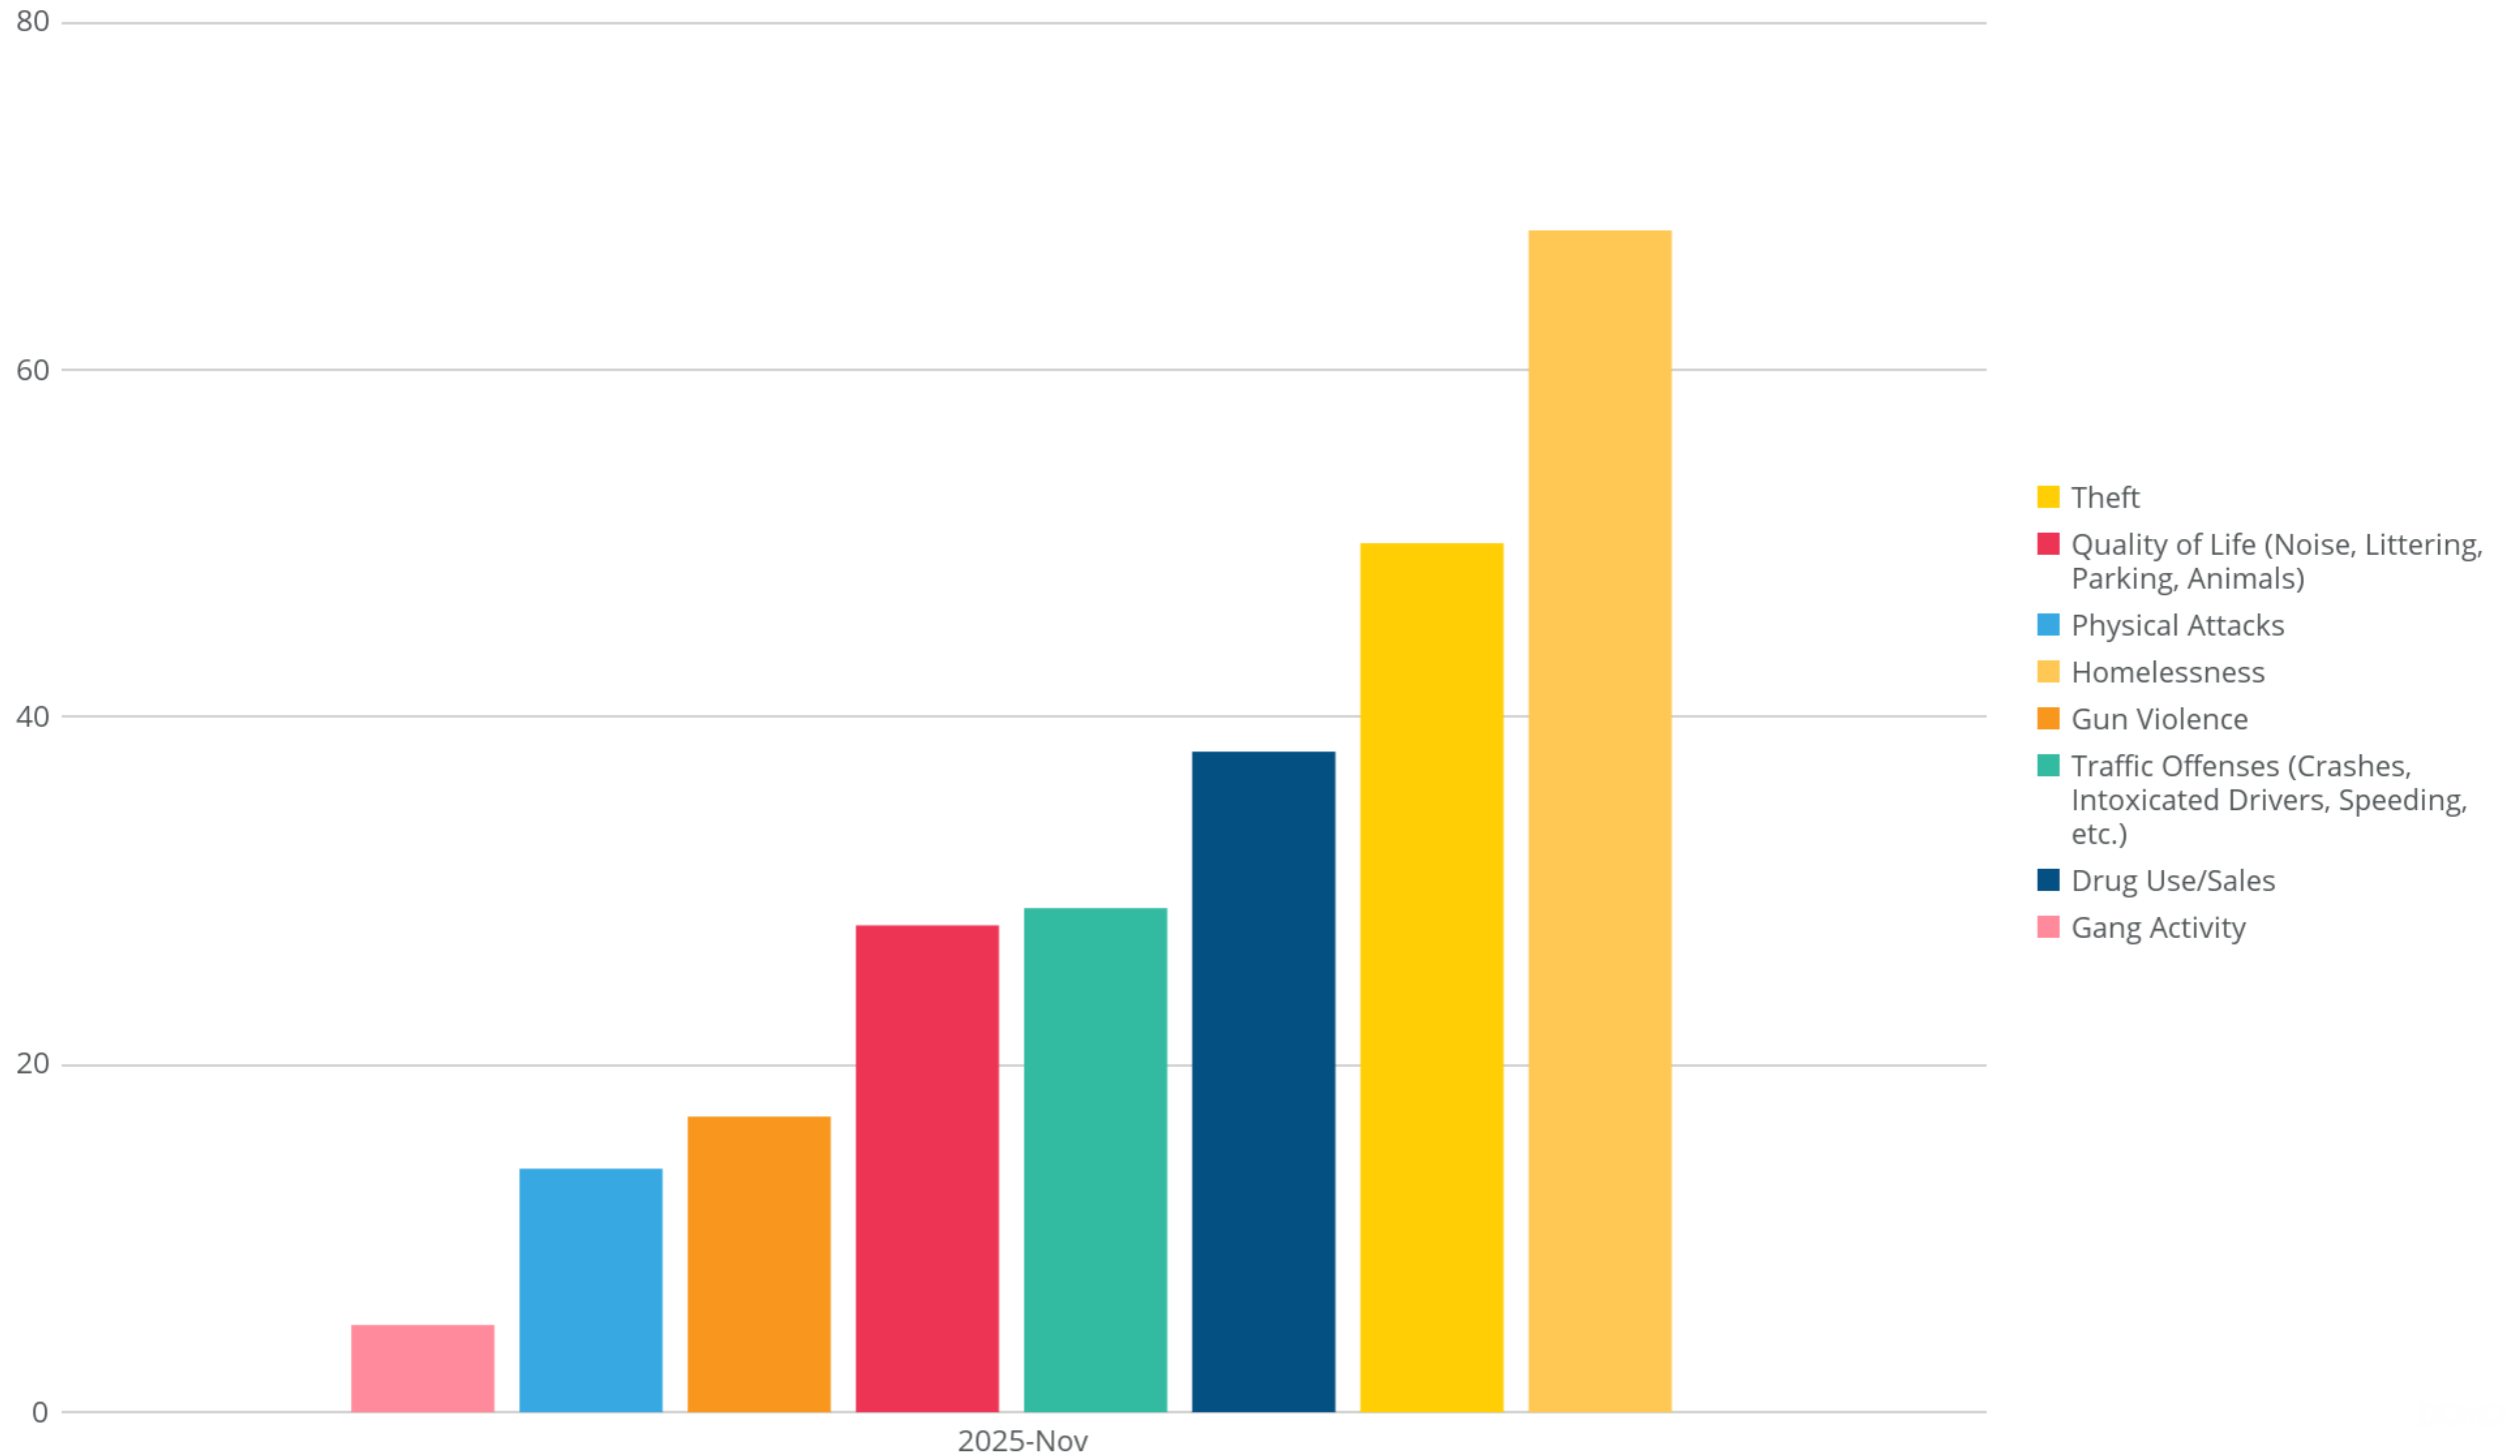

Based on your interaction, how do you view the Santa Fe Police Department?

Jun 1, 2025 - Nov 30, 2025

Number of Responses - Month over Month

Last 30 Days

Number of Responses

250

(Last 30 days vs 60 days ago)

Prior Month 363

↓ -31.13%

Community Requests

Nov 1, 2025 - Nov 30, 2025, by Month

What would you most like Santa Fe PD to do to improve safety in your community?

Nov 1, 2025 - Nov 30, 2025

Community Concerns

Nov 1, 2025 - Nov 30, 2025, by Month

What is your top safety concern in your community?

Nov 1, 2025 - Nov 30, 2025

Month to Month Comparison

June 2025-November 2025

Community Requests

Jun 1, 2025 - Nov 30, 2025, by Month

Jun 1, 2025 - Nov 30, 2025