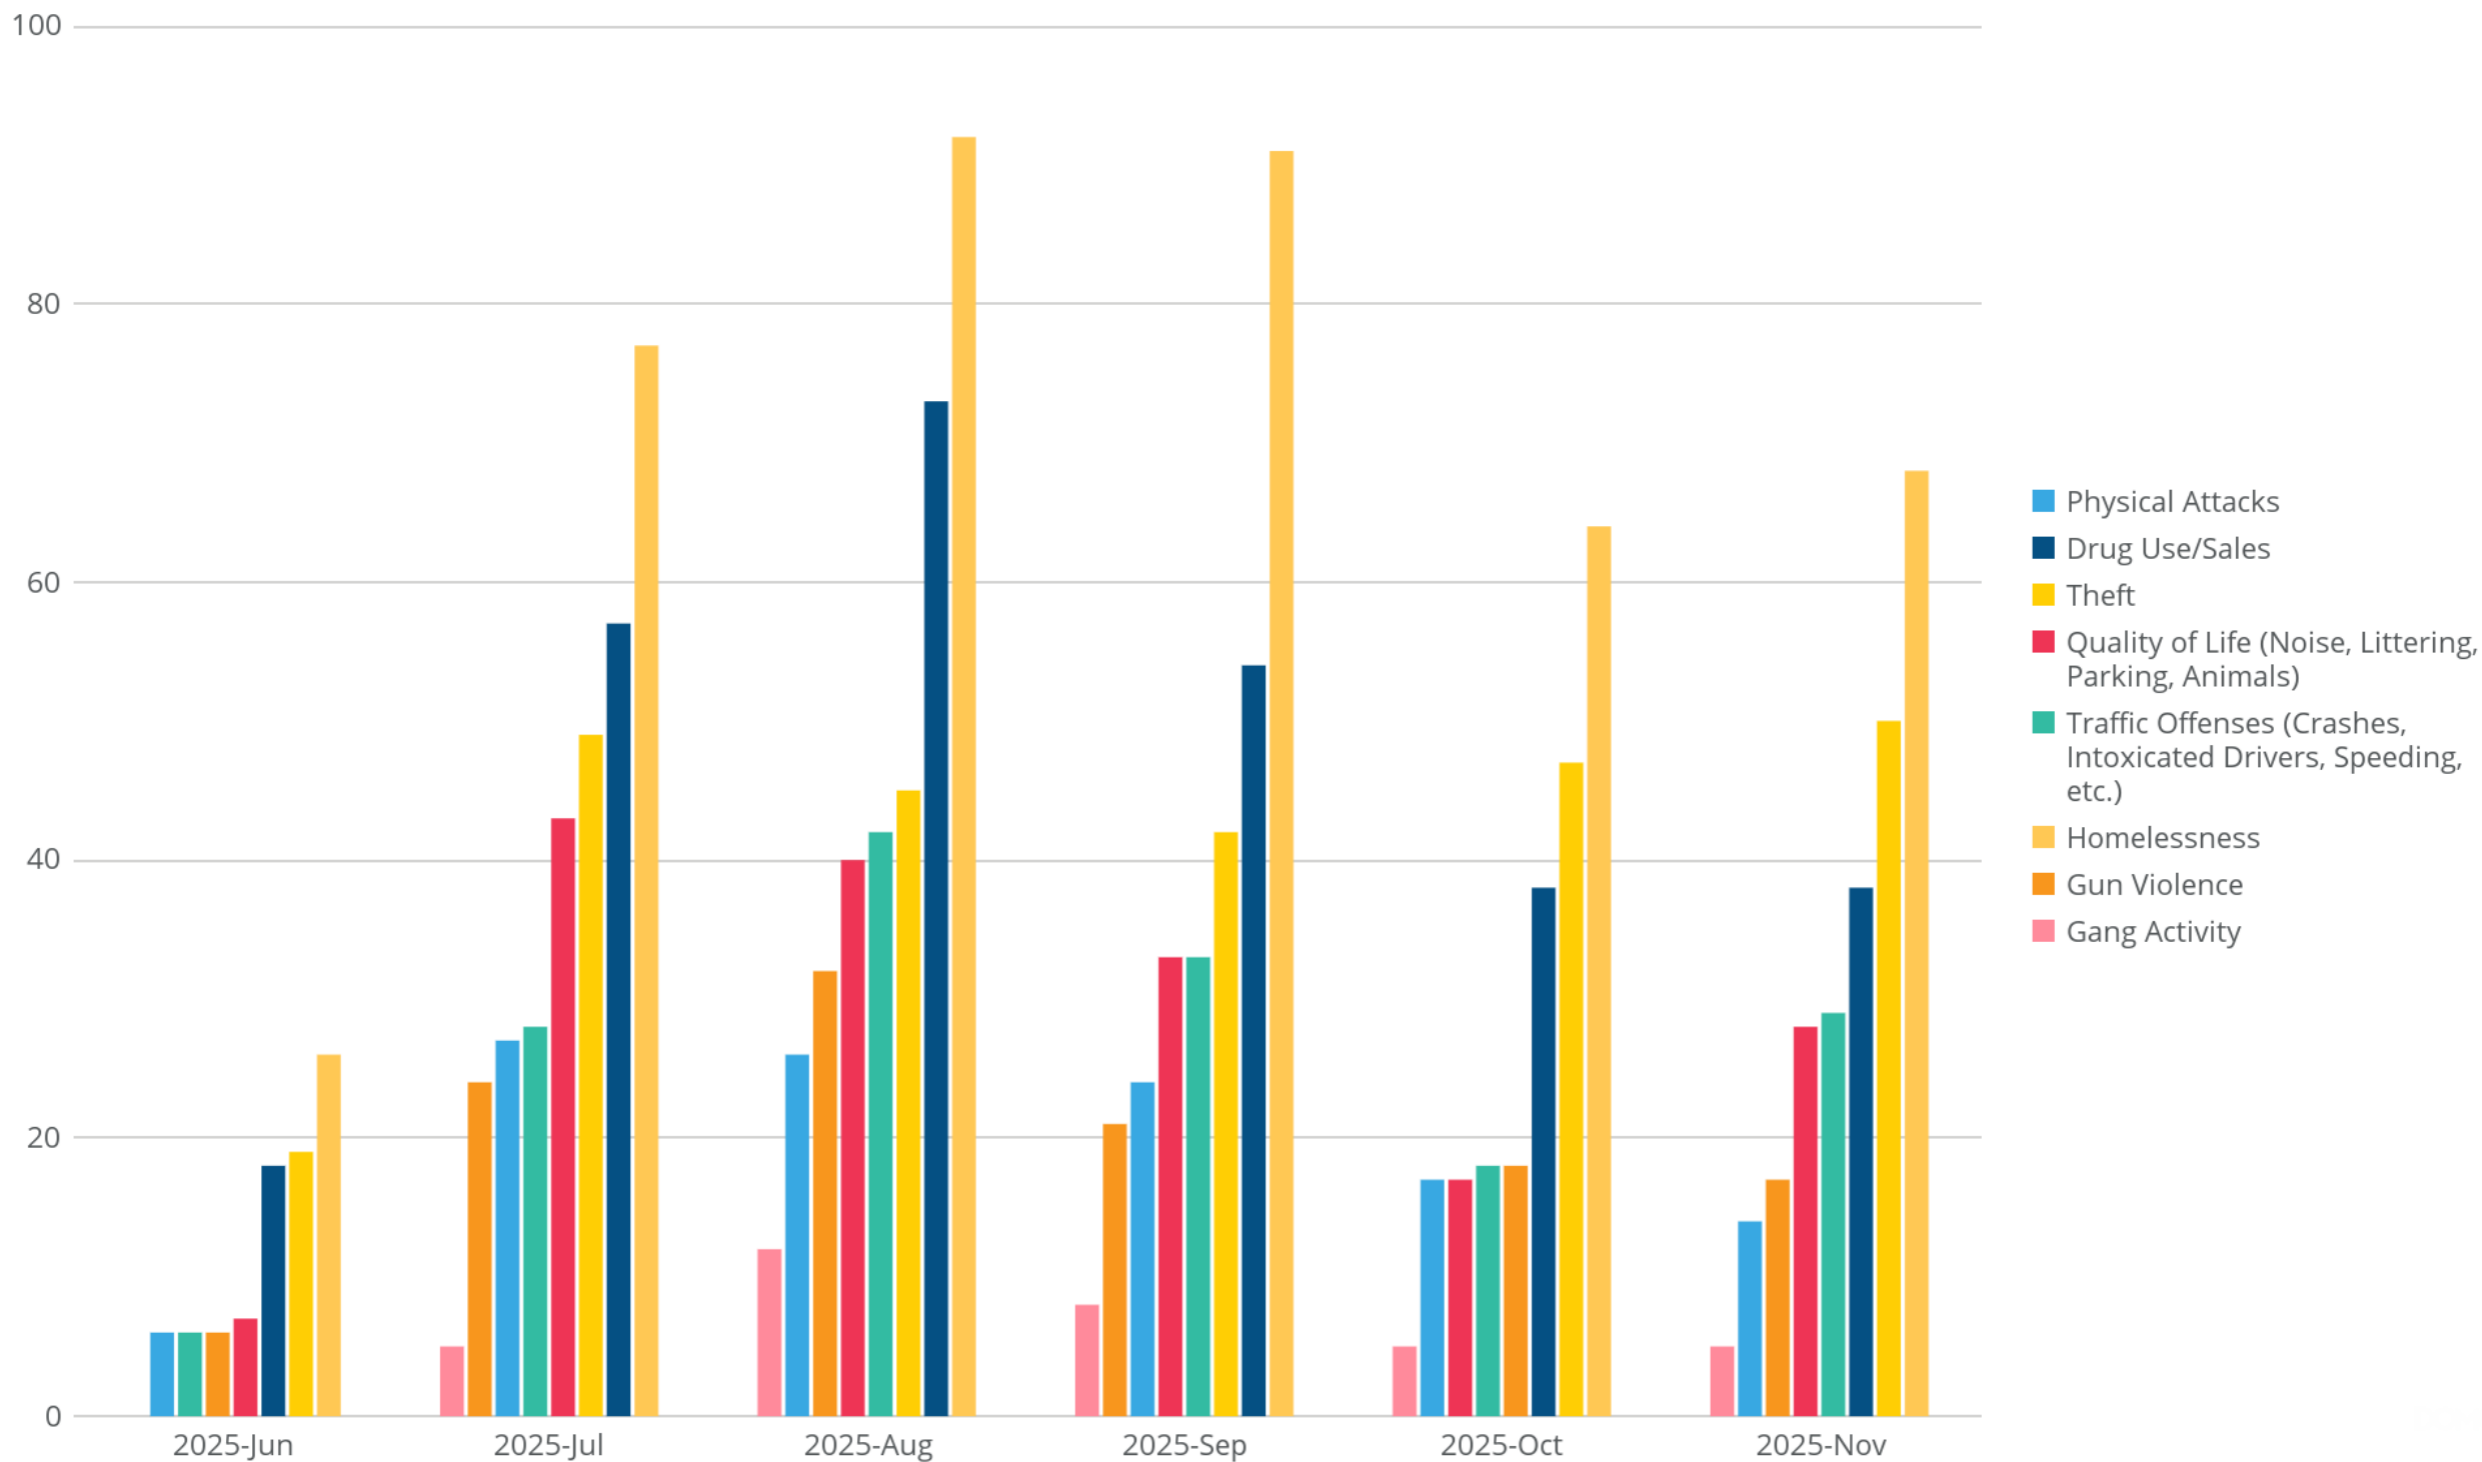

Based on your interaction, how do you view the Santa Fe Police Department?

Jun 1, 2025 - Nov 30, 2025

Number of Responses - Month over Month

Last 30 Days

Number of Responses

250

(Last 30 days vs 60 days ago)

Nov 1, 2025 - Nov 30, 2025, by Month

What is your top safety concern in your community?

Nov 1, 2025 - Nov 30, 2025

Month to Month Comparison

June 2025-November 2025

Community Requests

Jun 1, 2025 - Nov 30, 2025, by Month

What would you most like Santa Fe PD to do to improve safety in your community?

Jun 1, 2025 - Nov 30, 2025

Community Concerns

Jun 1, 2025 - Nov 30, 2025, by Month

What is your top safety concern in your community?

Jun 1, 2025 - Nov 30, 2025