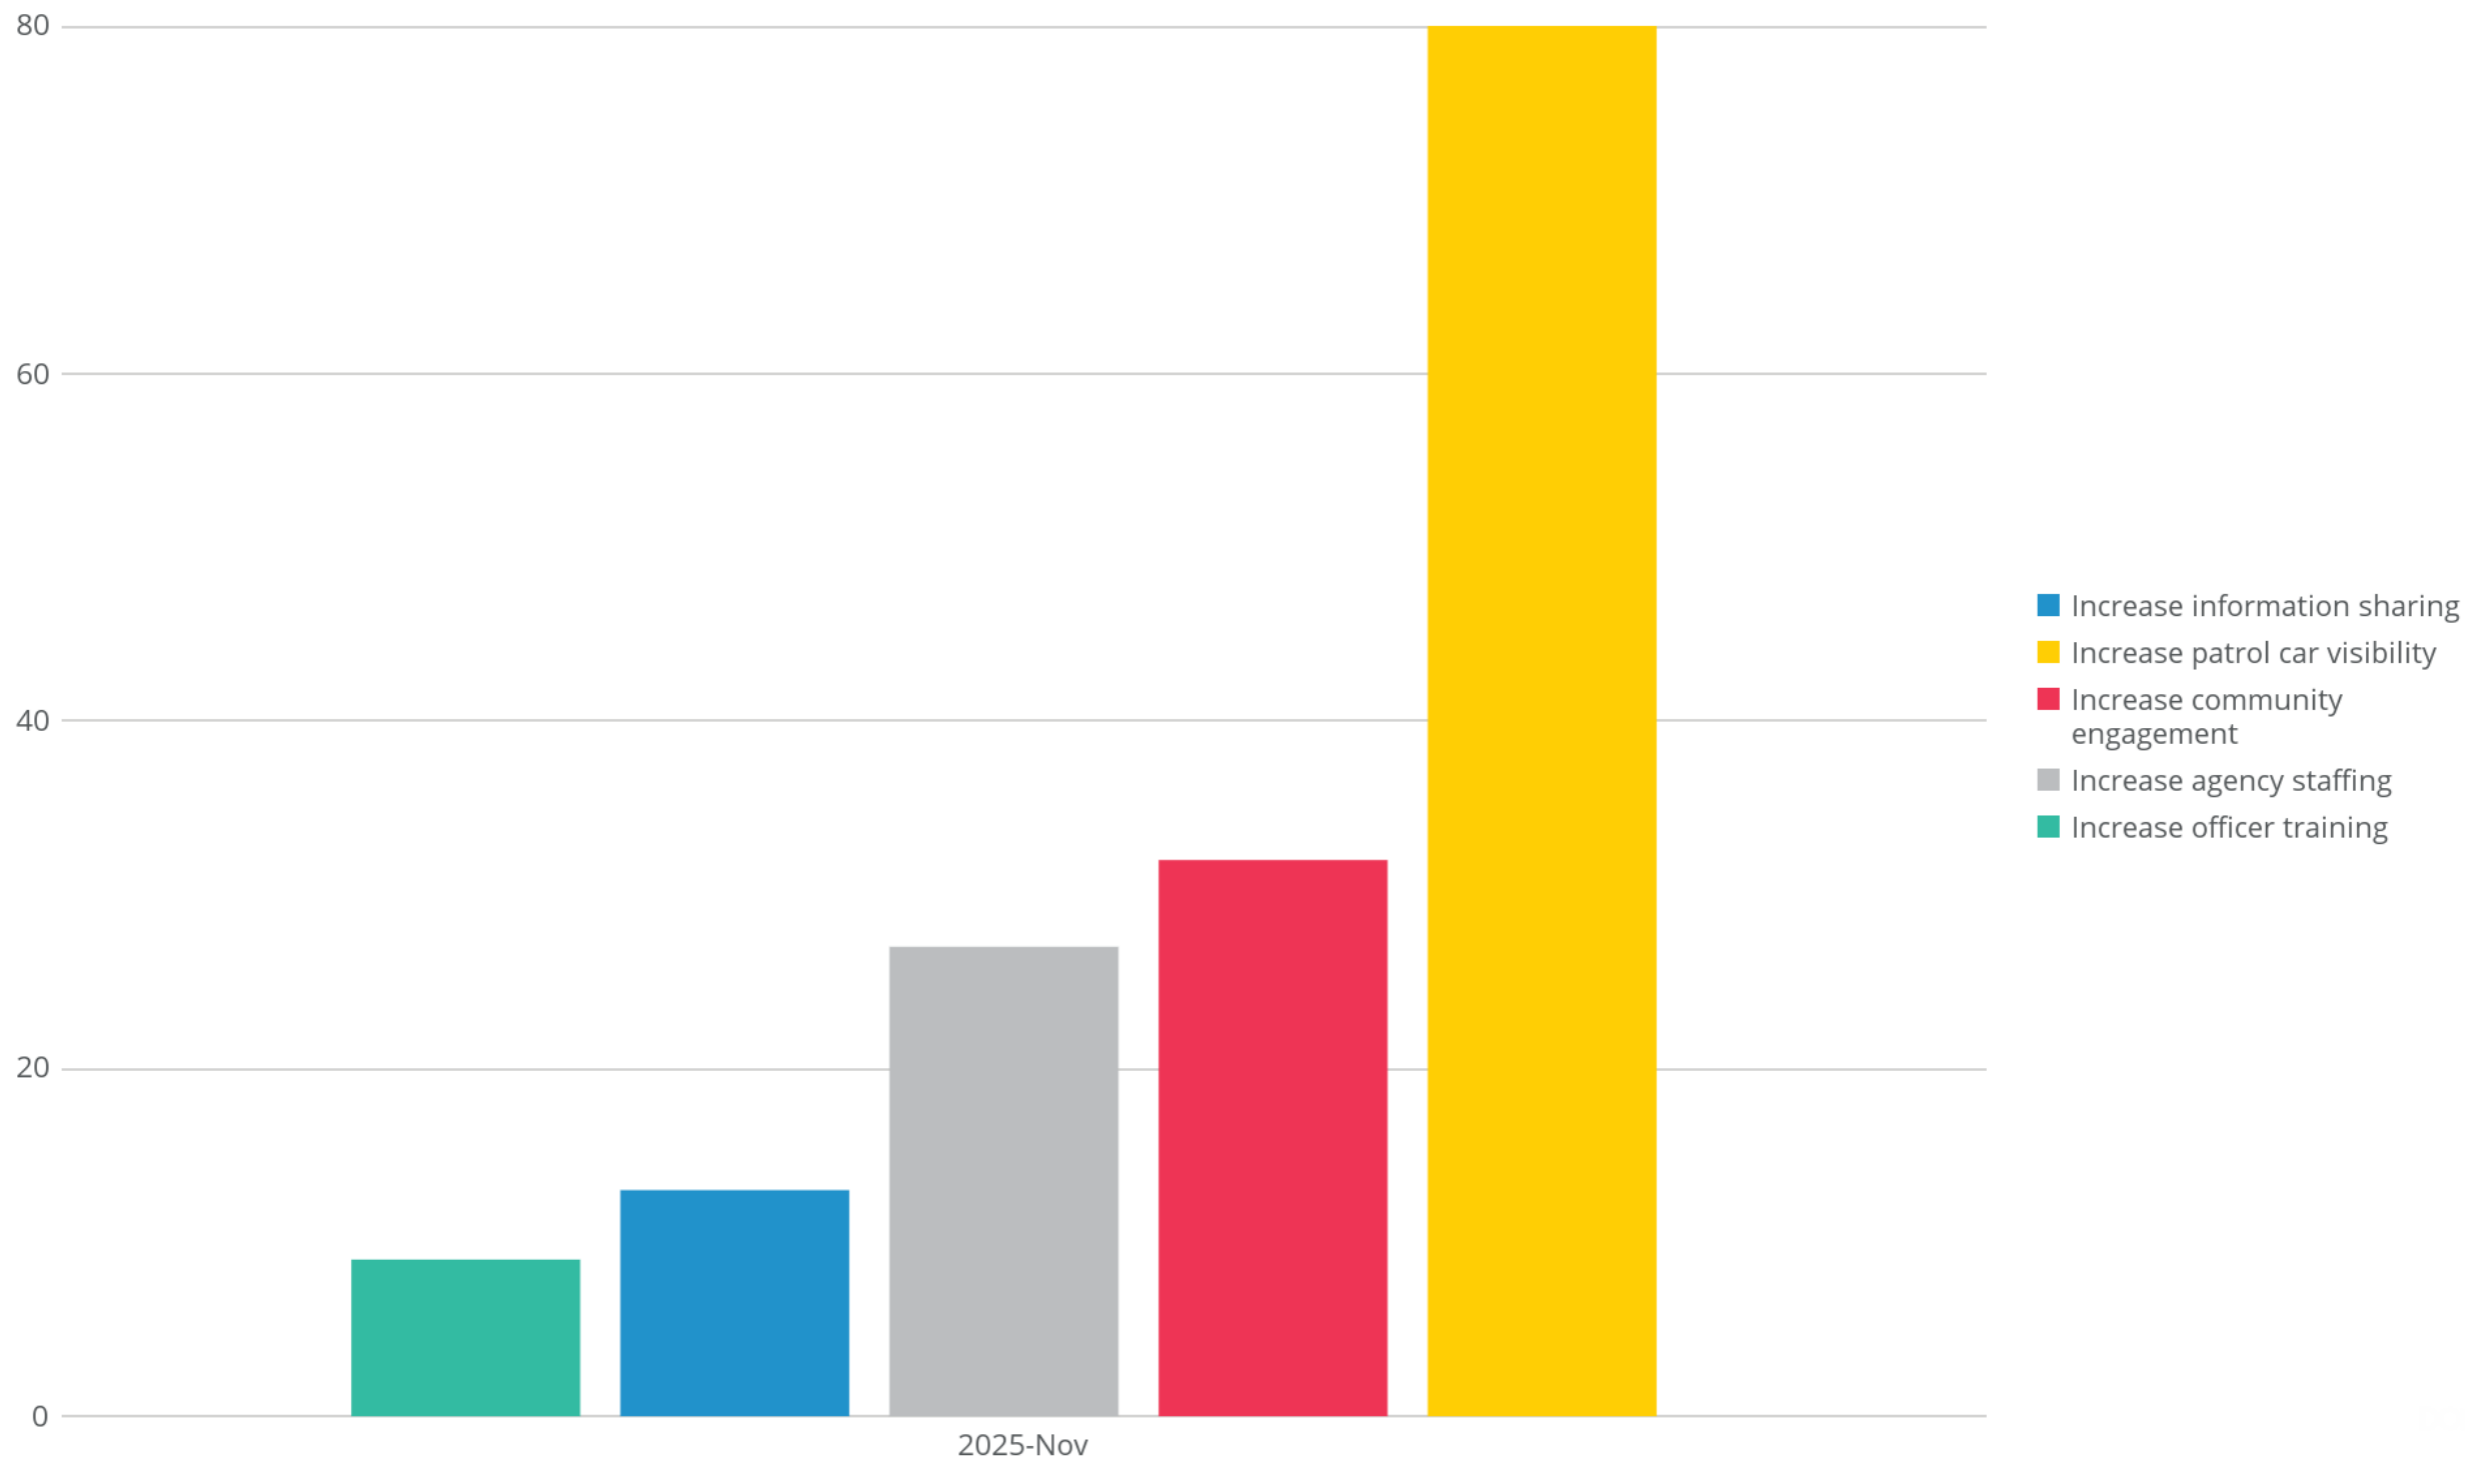

Based on your interaction, how do you view the Santa Fe Police Department?

Jun 1, 2025 - Nov 30, 2025

Number of Responses - Month over Month

Last 30 Days

Number of Responses

250

(Last 30 days vs 60 days ago)

Prior Month 363

↓ -31.13%

Community Requests

Nov 1, 2025 - Nov 30, 2025, by Month

What would you most like Santa Fe PD to do to improve safety in your community?

Nov 1, 2025 - Nov 30, 2025

Community Concerns

What would you most like Santa Fe PD to do to improve safety in your community?

Jun 1, 2025 - Nov 30, 2025

Community Concerns

Jun 1, 2025 - Nov 30, 2025, by Month

What is your top safety concern in your community?

Jun 1, 2025 - Nov 30, 2025