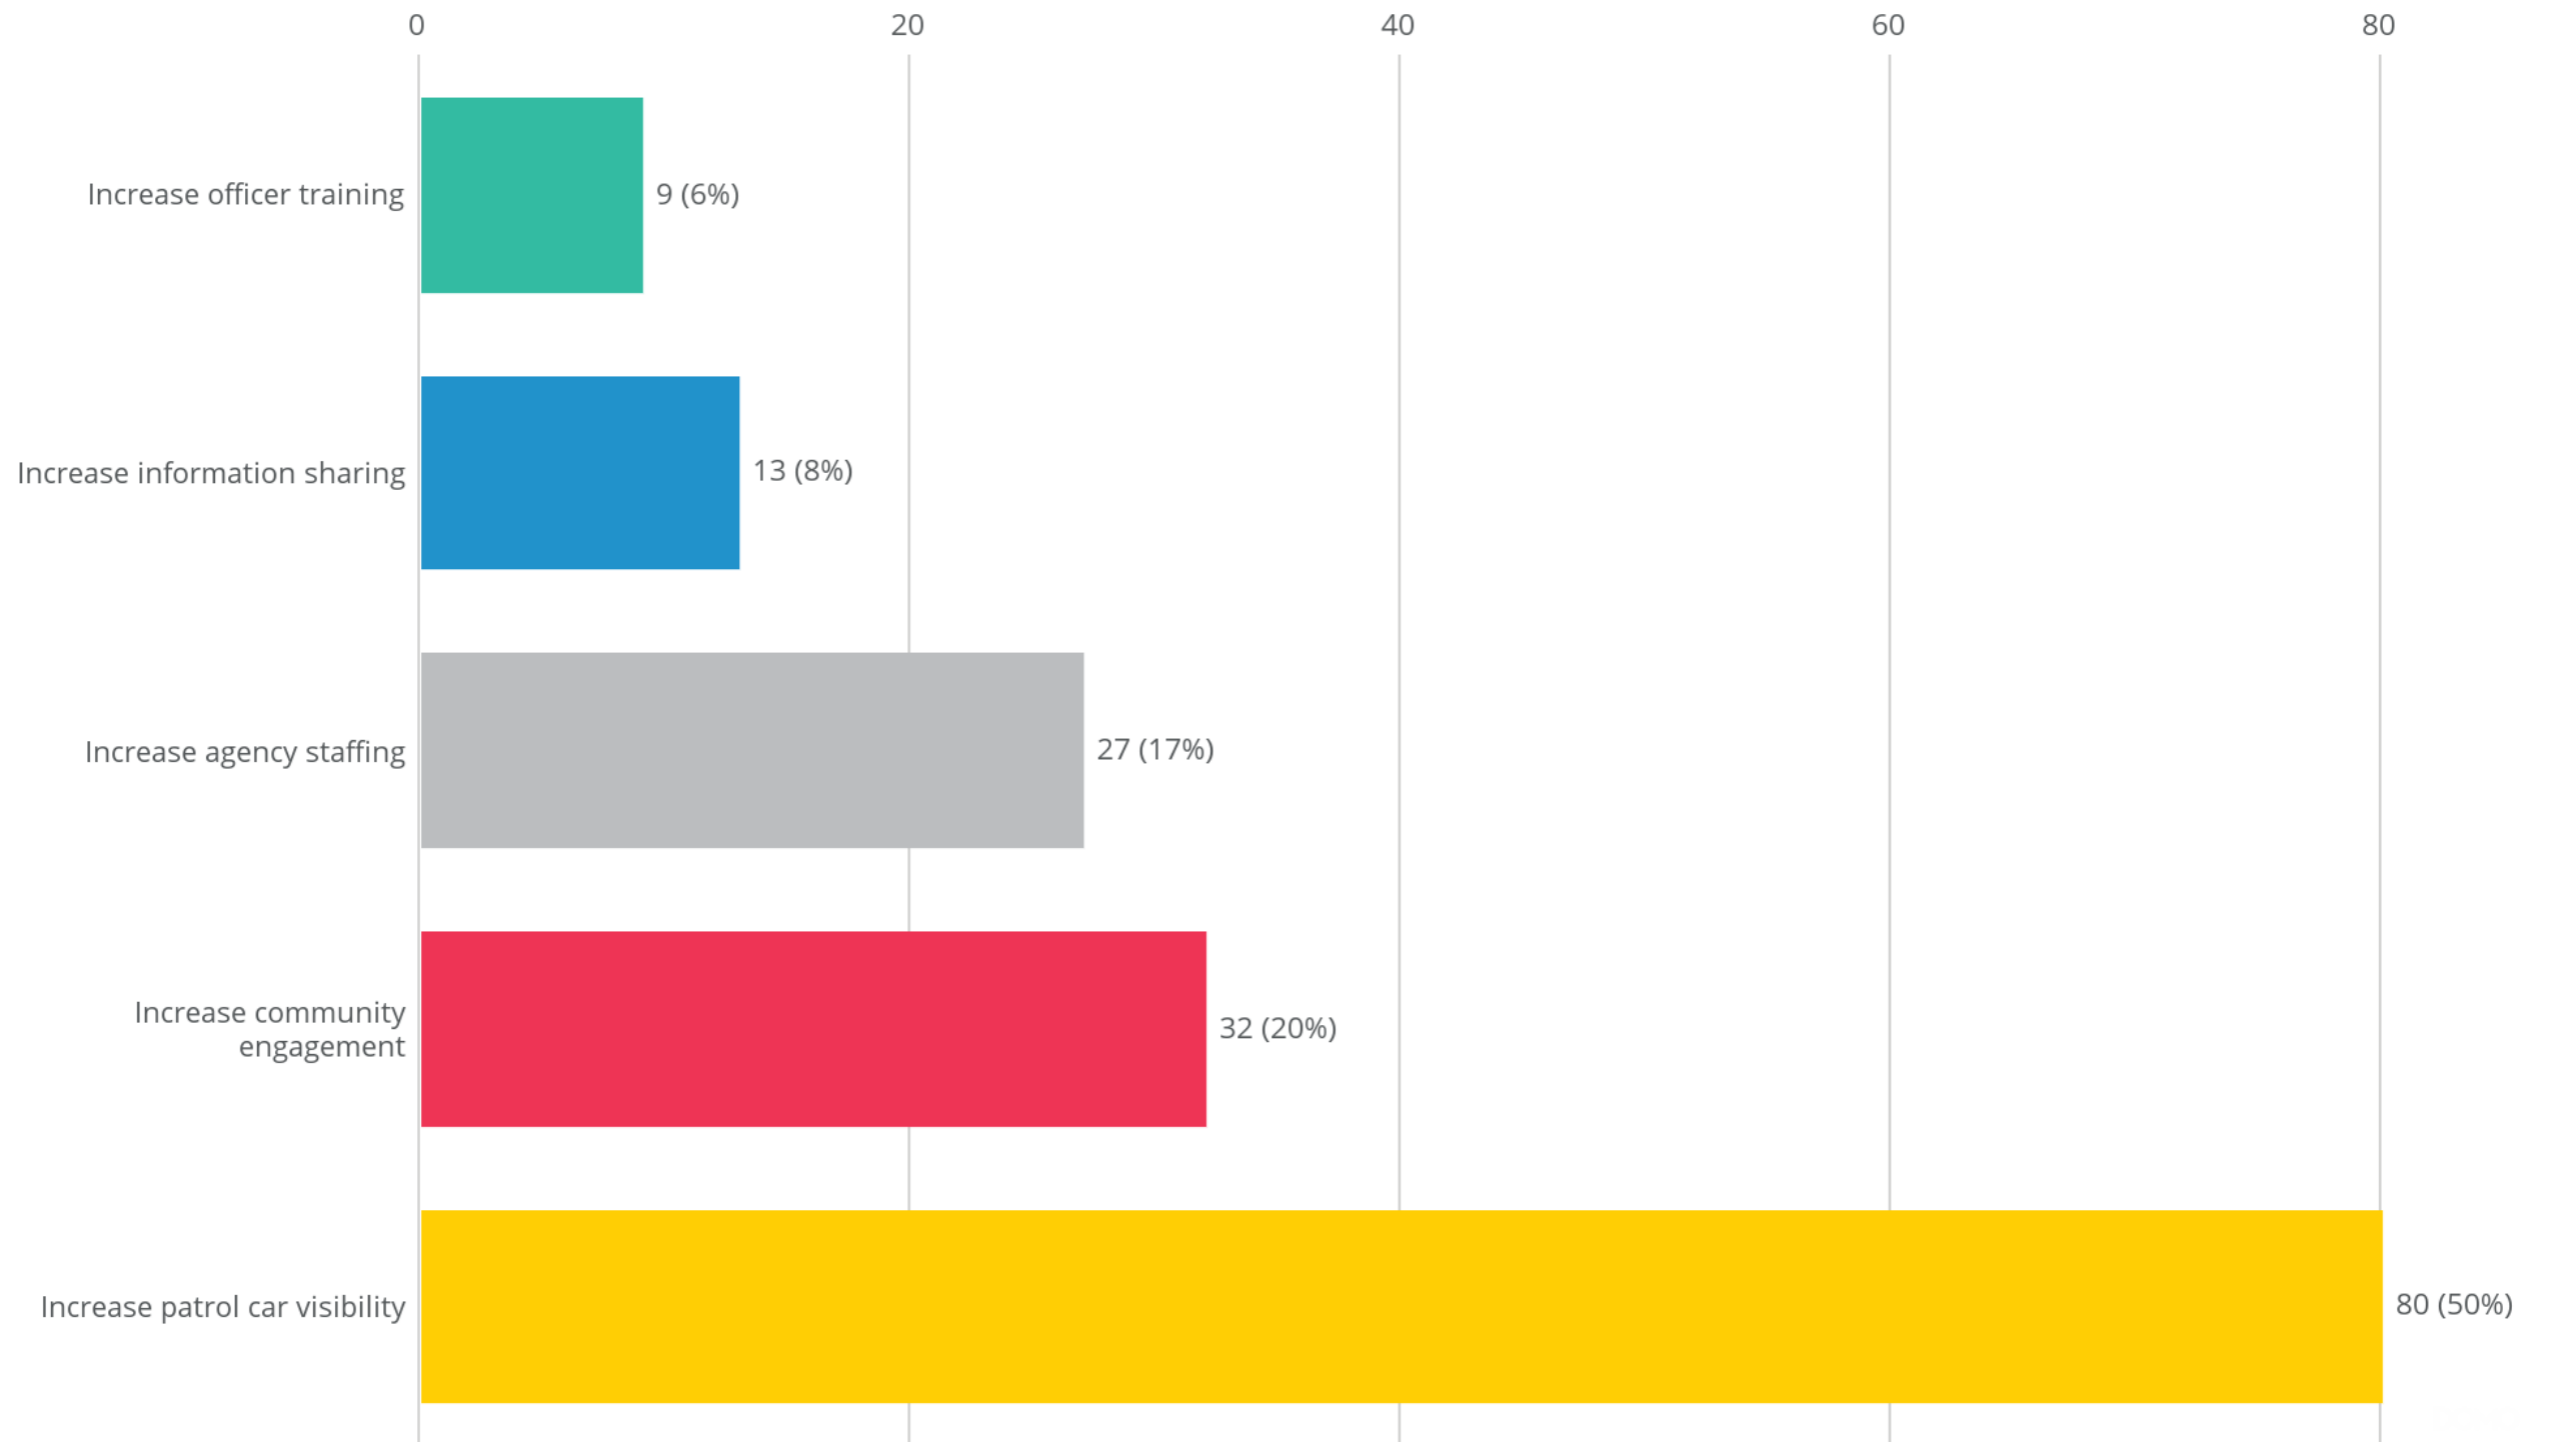

Based on your interaction, how do you view the Santa Fe Police Department?

Jun 1, 2025 - Nov 30, 2025

Number of Responses - Month over Month

Last 30 Days

Number of Responses

250

(Last 30 days vs 60 days ago)

Prior Month 363

↓ -31.13%

Community Requests

Nov 1, 2025 - Nov 30, 2025, by Month

What would you most like Santa Fe PD to do to improve safety in your community?

Nov 1, 2025 - Nov 30, 2025

Community Concerns

Nov 1, 2025 - Nov 30, 2025, by Month

What is your top safety concern in your community?

Nov 1, 2025 - Nov 30, 2025

Month to Month Comparison

June 2025-November 2025

Community Requests

Jun 1, 2025 - Nov 30, 2025, by Month

Jun 1, 2025 - Nov 30, 2025