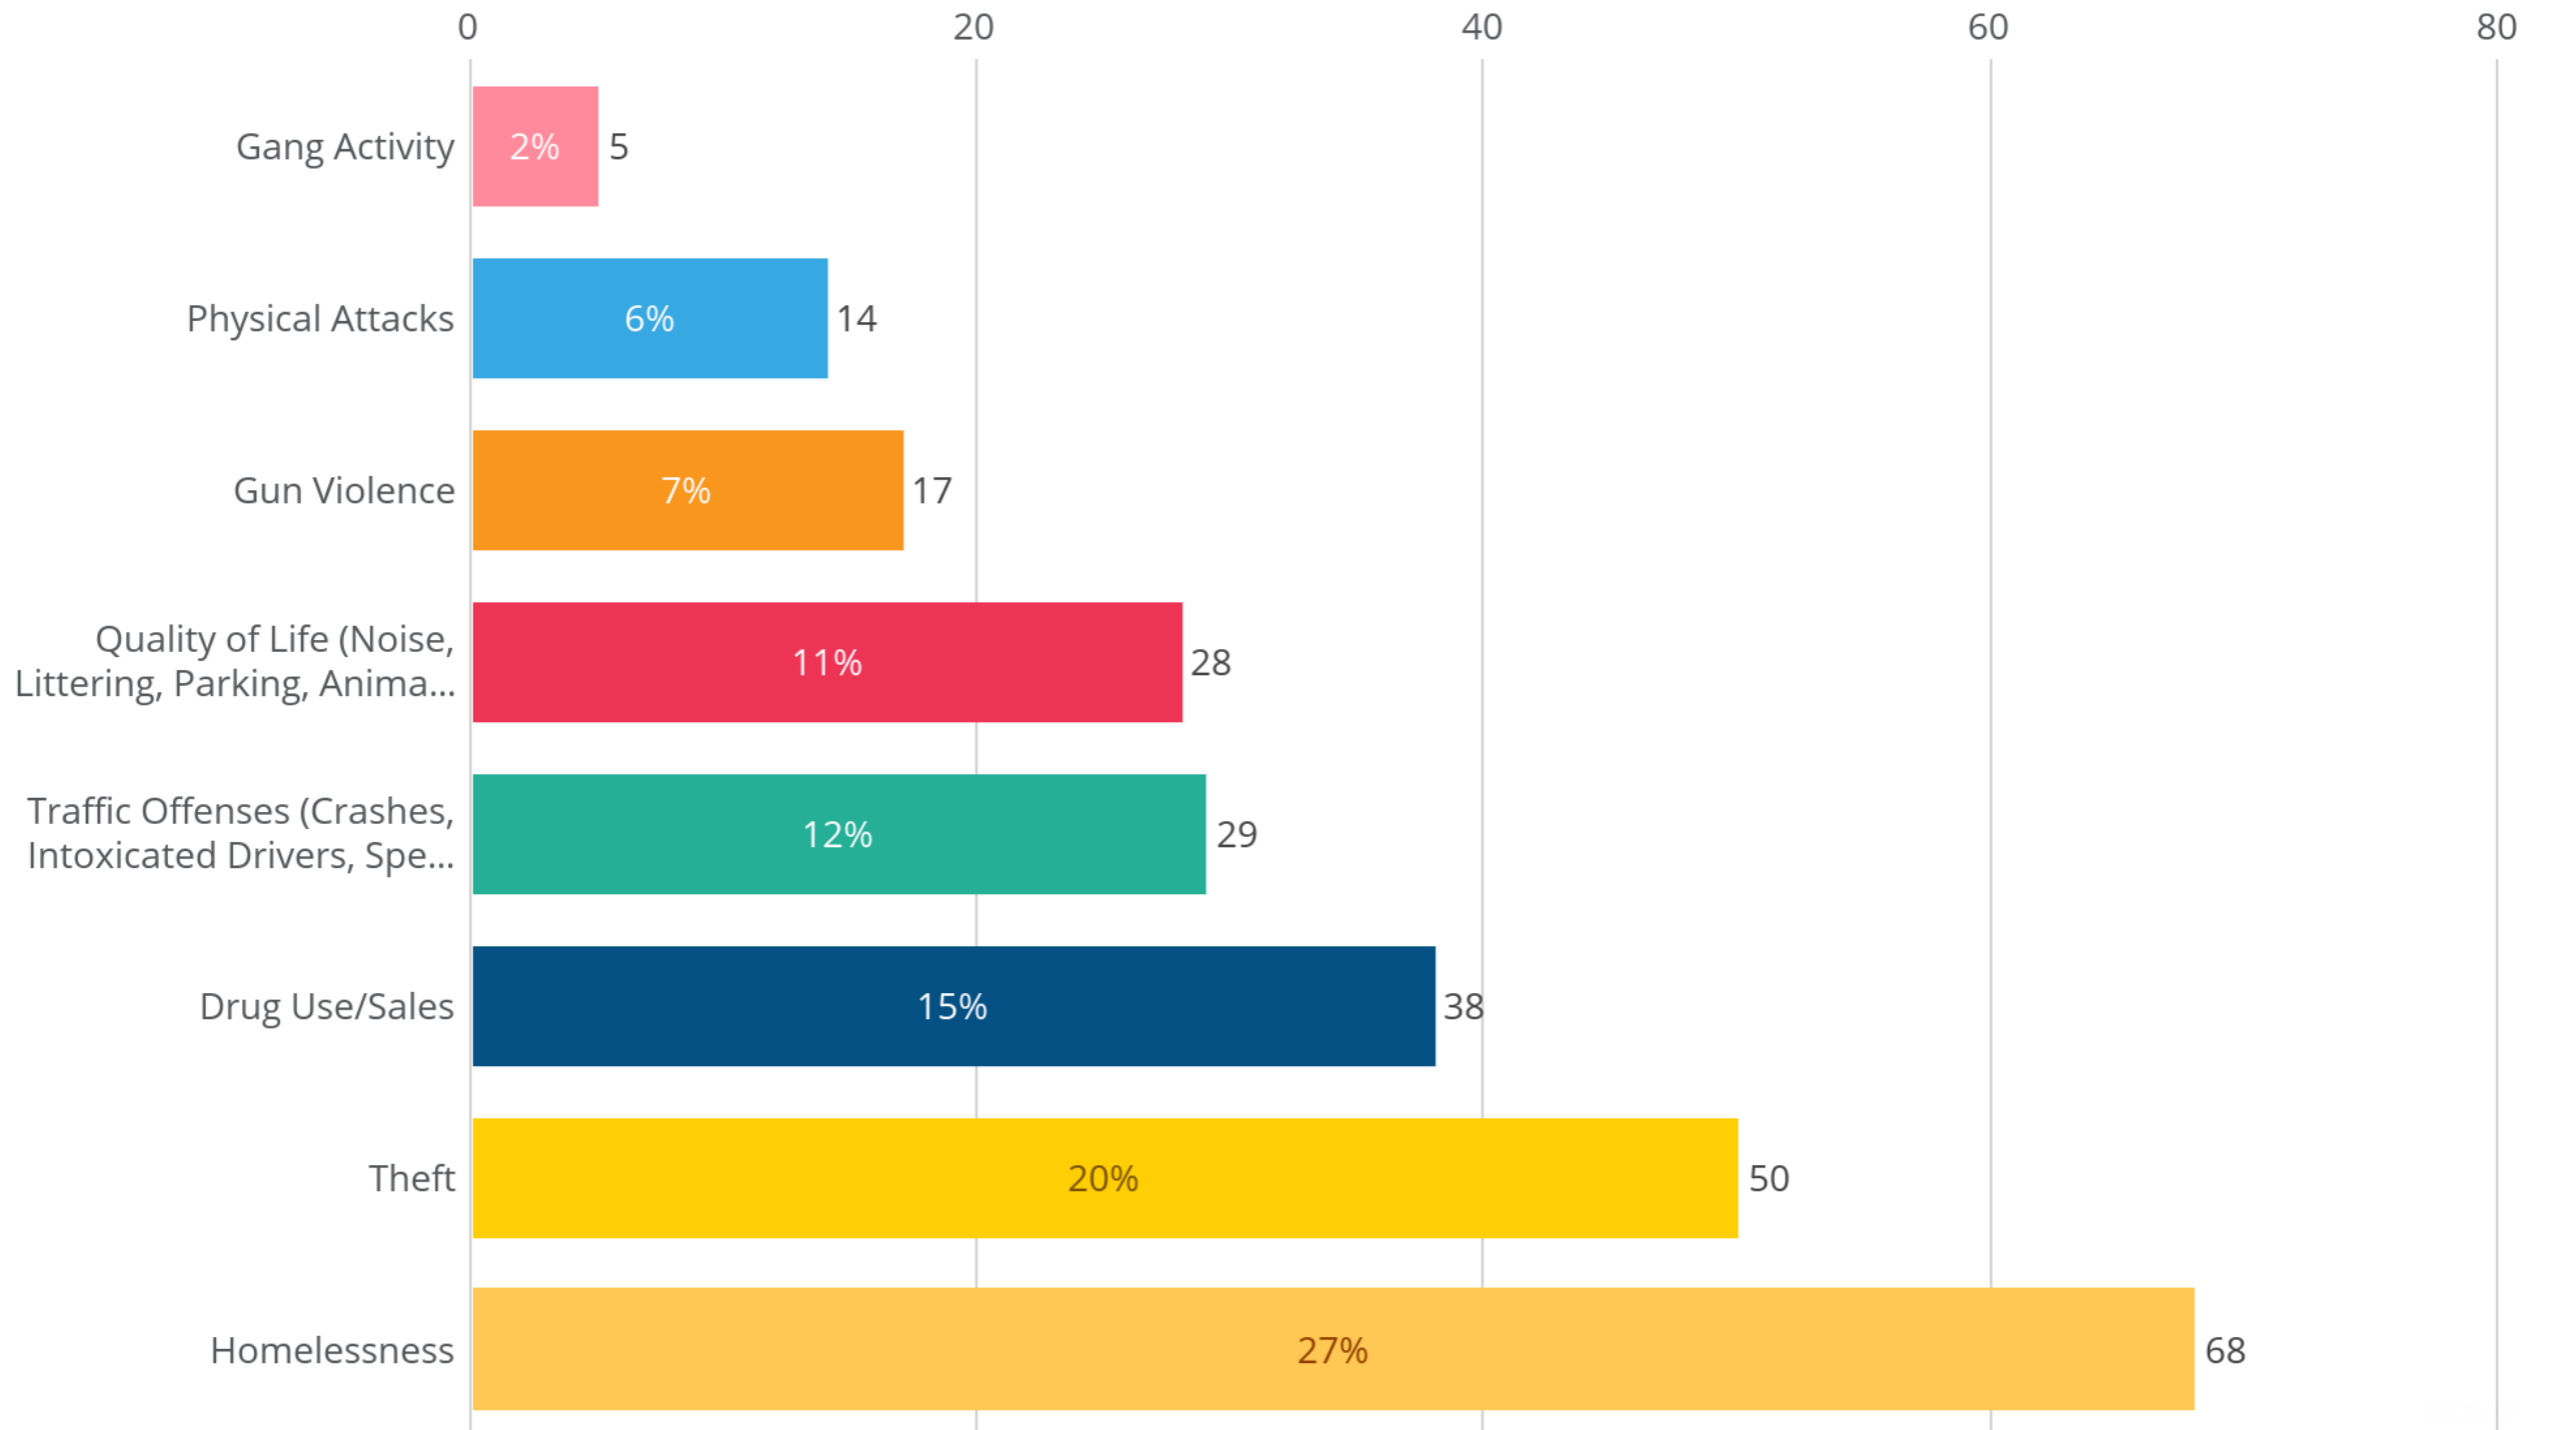

What is your top safety concern in your community?

Nov 1, 2025 - Nov 30, 2025