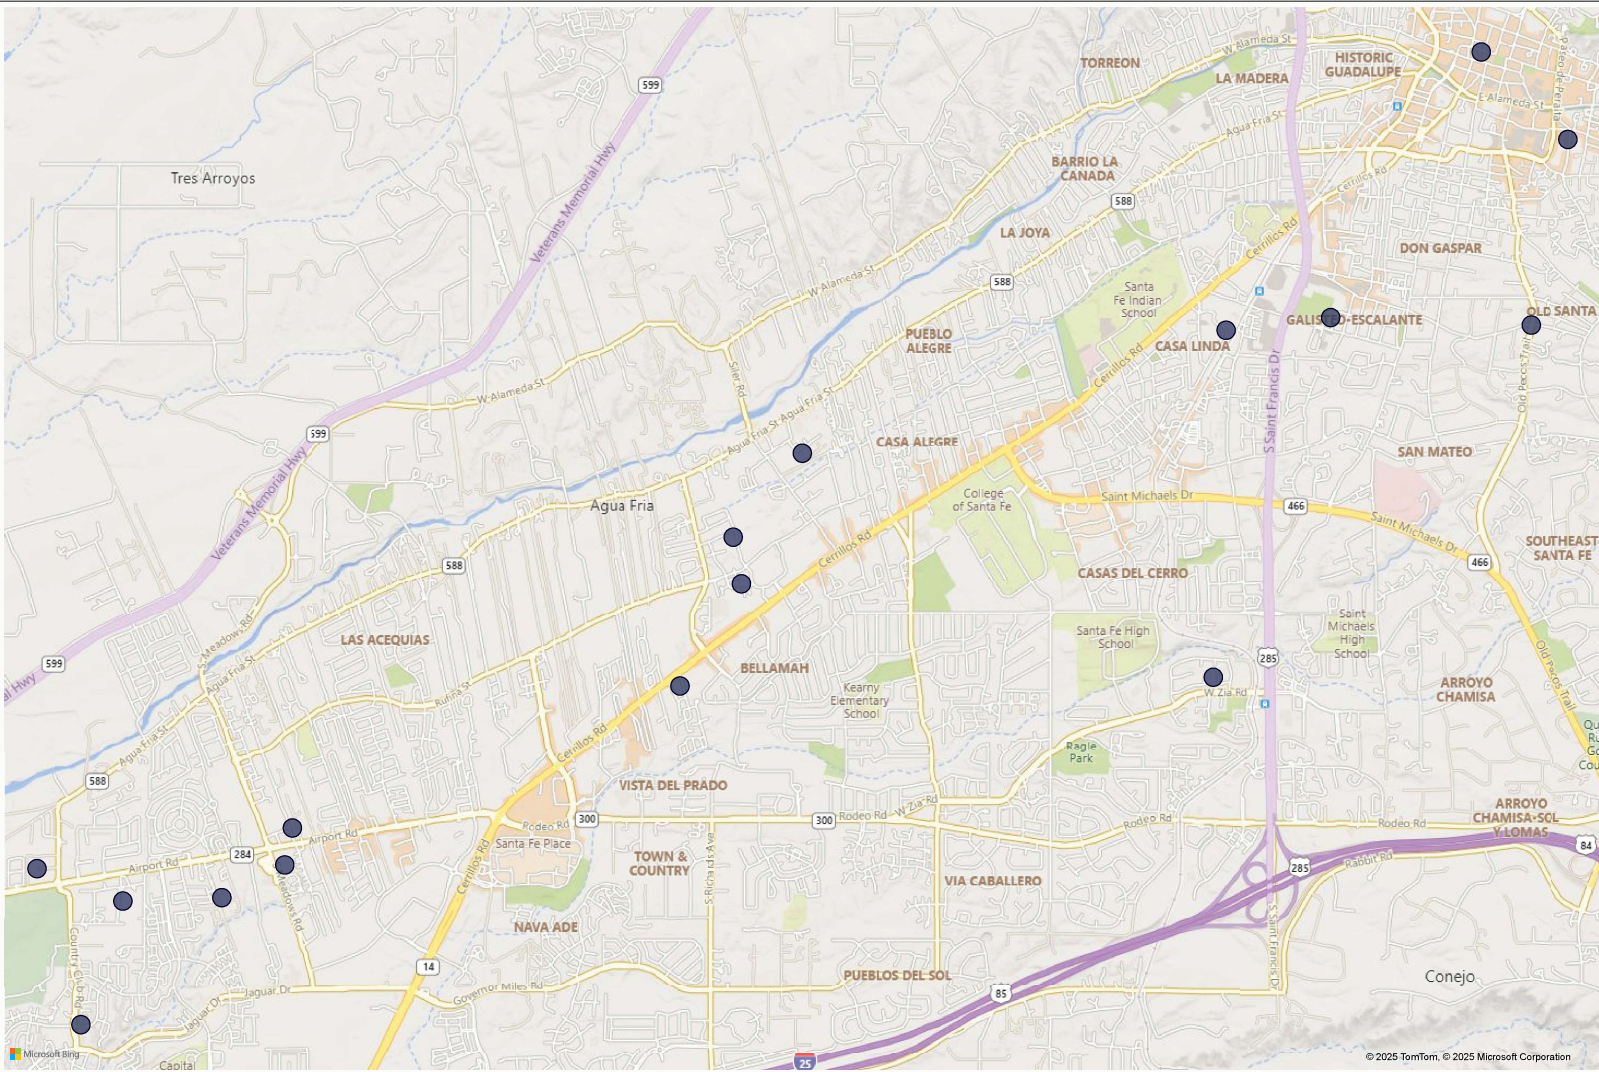

### Offense Categories (NIBRS) - Attempted

17 offenses mapped.

2 offenses not mapped due to missing and/or incomplete geographic information. Offenses are still counted in other visuals.

# Santa Fe Crime Map

Adult / Juvenile:

All

Map Status:

All

District:

All

Zone: