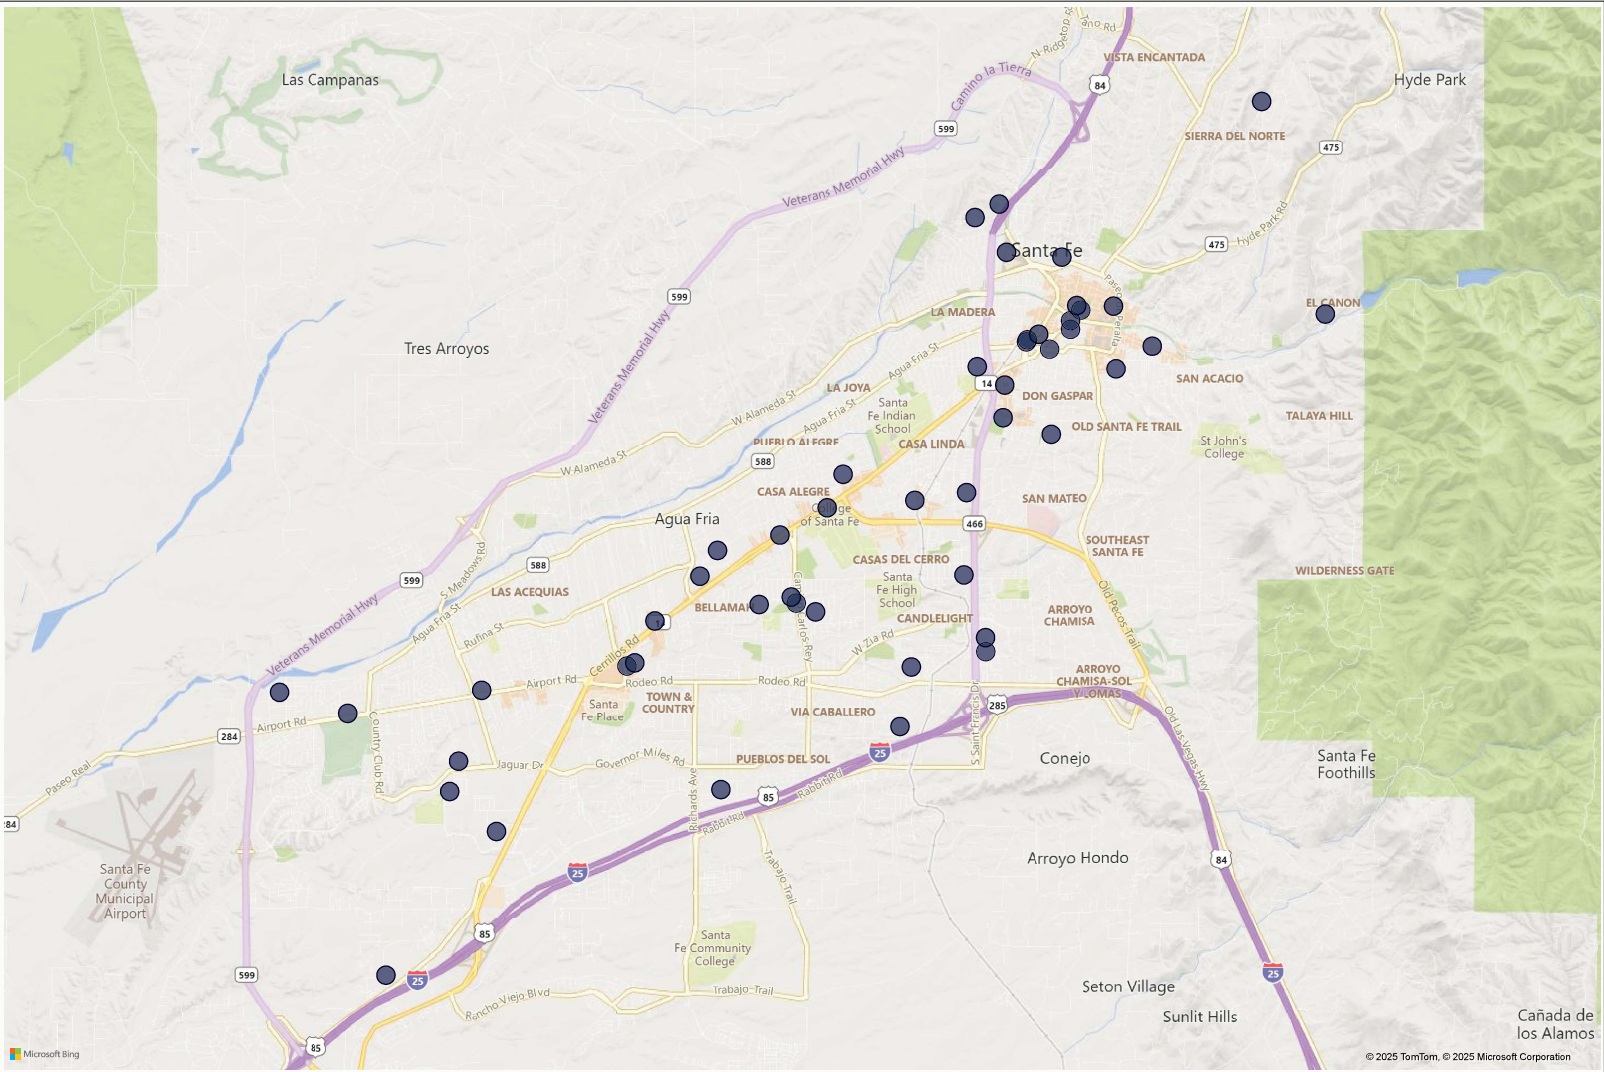

# 156

Total Incidents (May be Inclusive of Multiple Offenses)

## Offense Categories (NIBRS) - Attempted

58 offenses mapped.

98 offenses not mapped due to missing and/or incomplete geographic information. Offenses are still counted in other visuals.