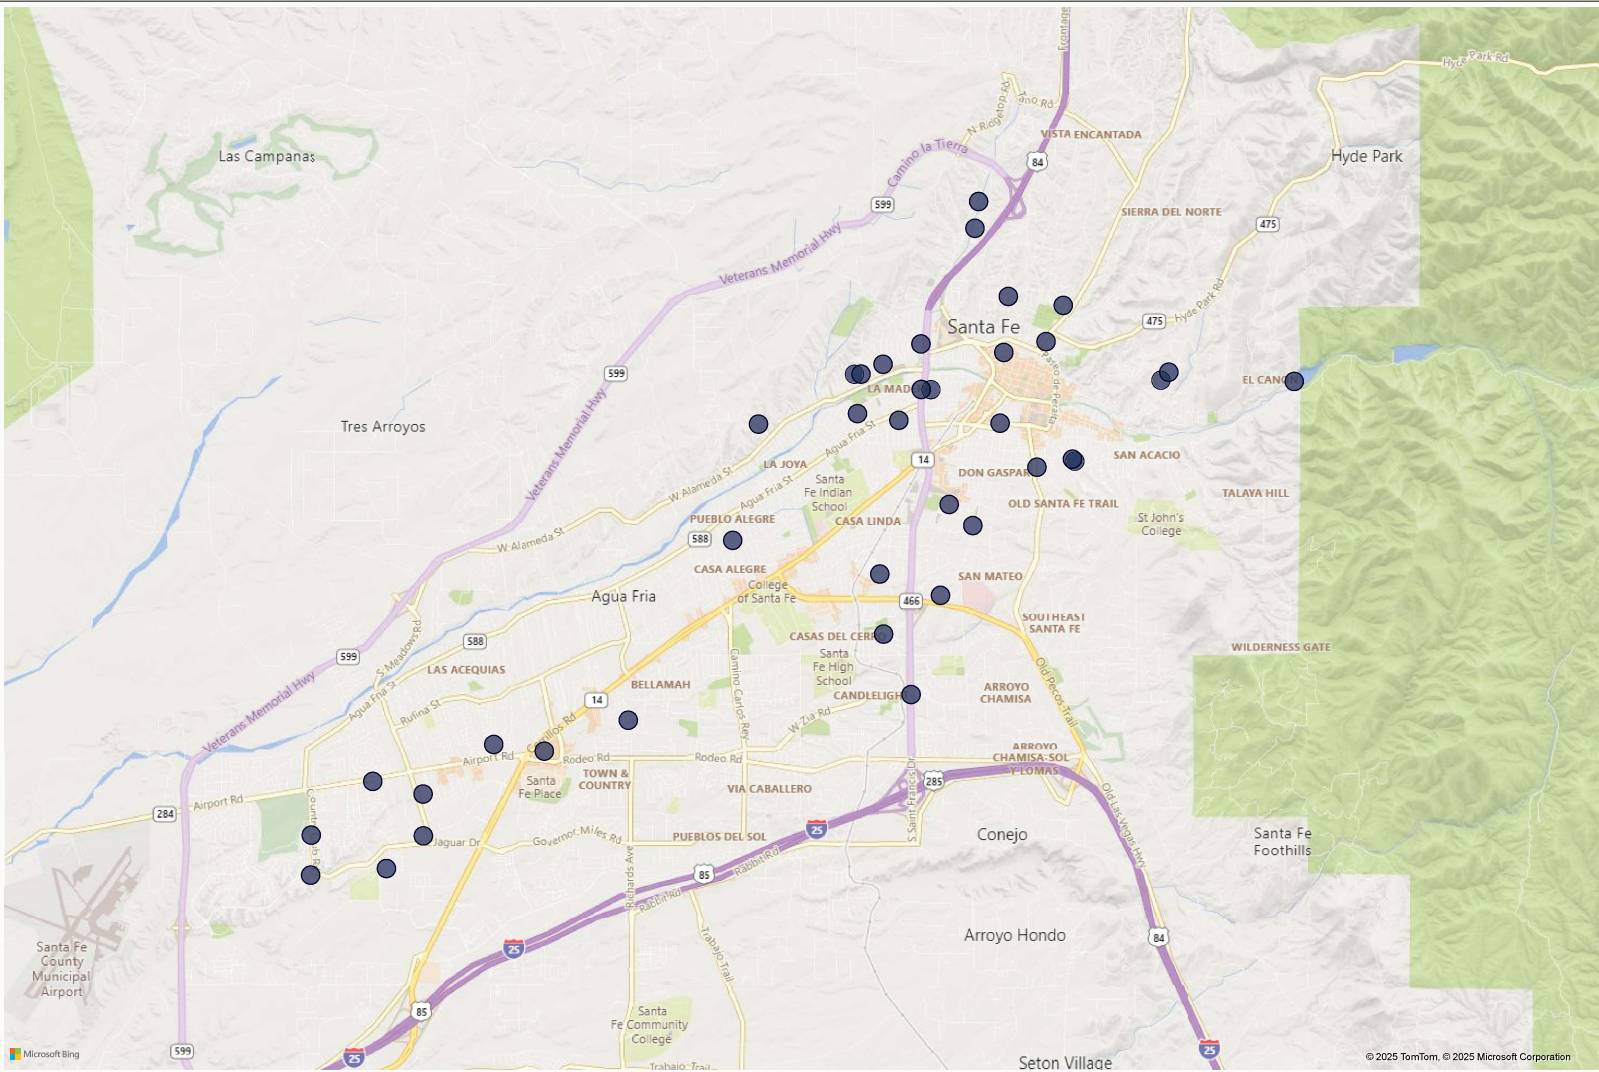

### Offense Categories (NIBRS) - Completed

Completion ● COMPLETED

54

THEFT FROM MOTOR VEHICLE

### Offense Categories (NIBRS) - Attempted

Completion ● ATTEMPTED

1

THEFT FROM MOTOR VEHICLE

42 offenses mapped.

13 offenses not mapped due to missing and/or incomplete geographic information. Offenses are still counted in other visuals.