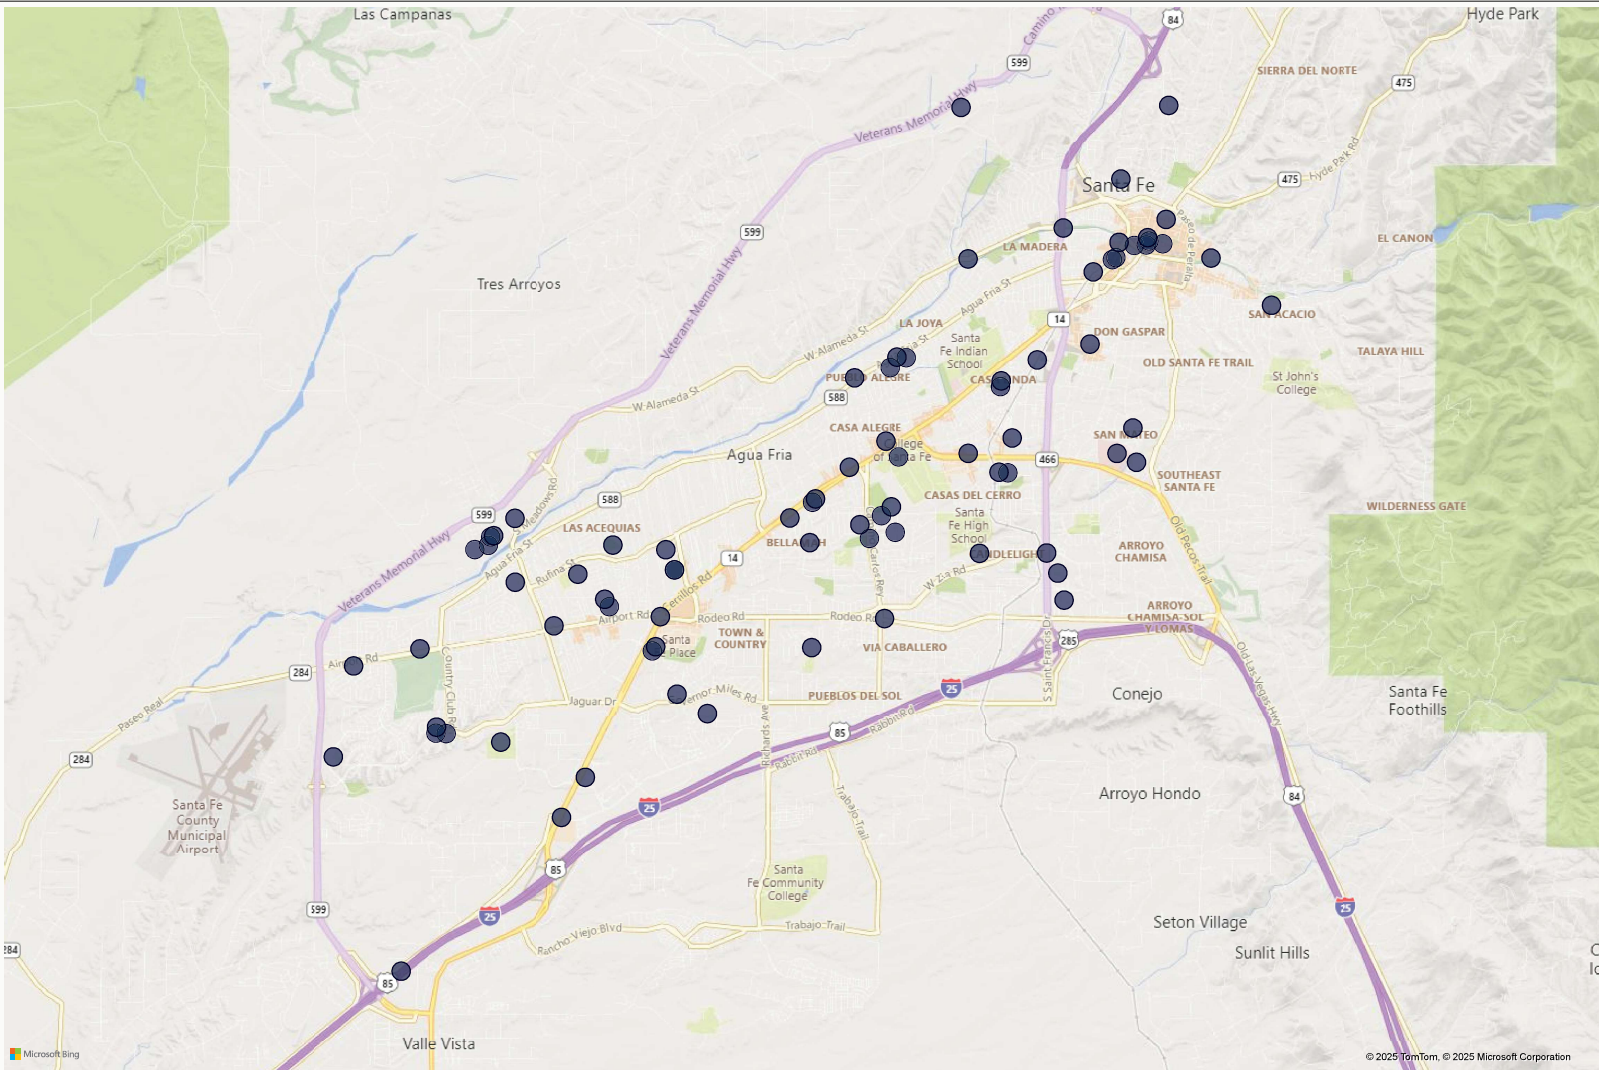

## Offense Categories (NIBRS) - Completed

Completion ● COMPLETED

Total Offenses

148

Total Incidents (May be Inclusive of Multiple Offenses)

125

148

ASSAULT

## Offense Categories (NIBRS) - Attempted

100 offenses mapped.

48 offenses not mapped due to missing and/or incomplete geographic information. Offenses are still counted in other visuals.

# Santa Fe Crime Map

Adult / Juvenile:

All

Map Status:

All

District:

All

Zone: