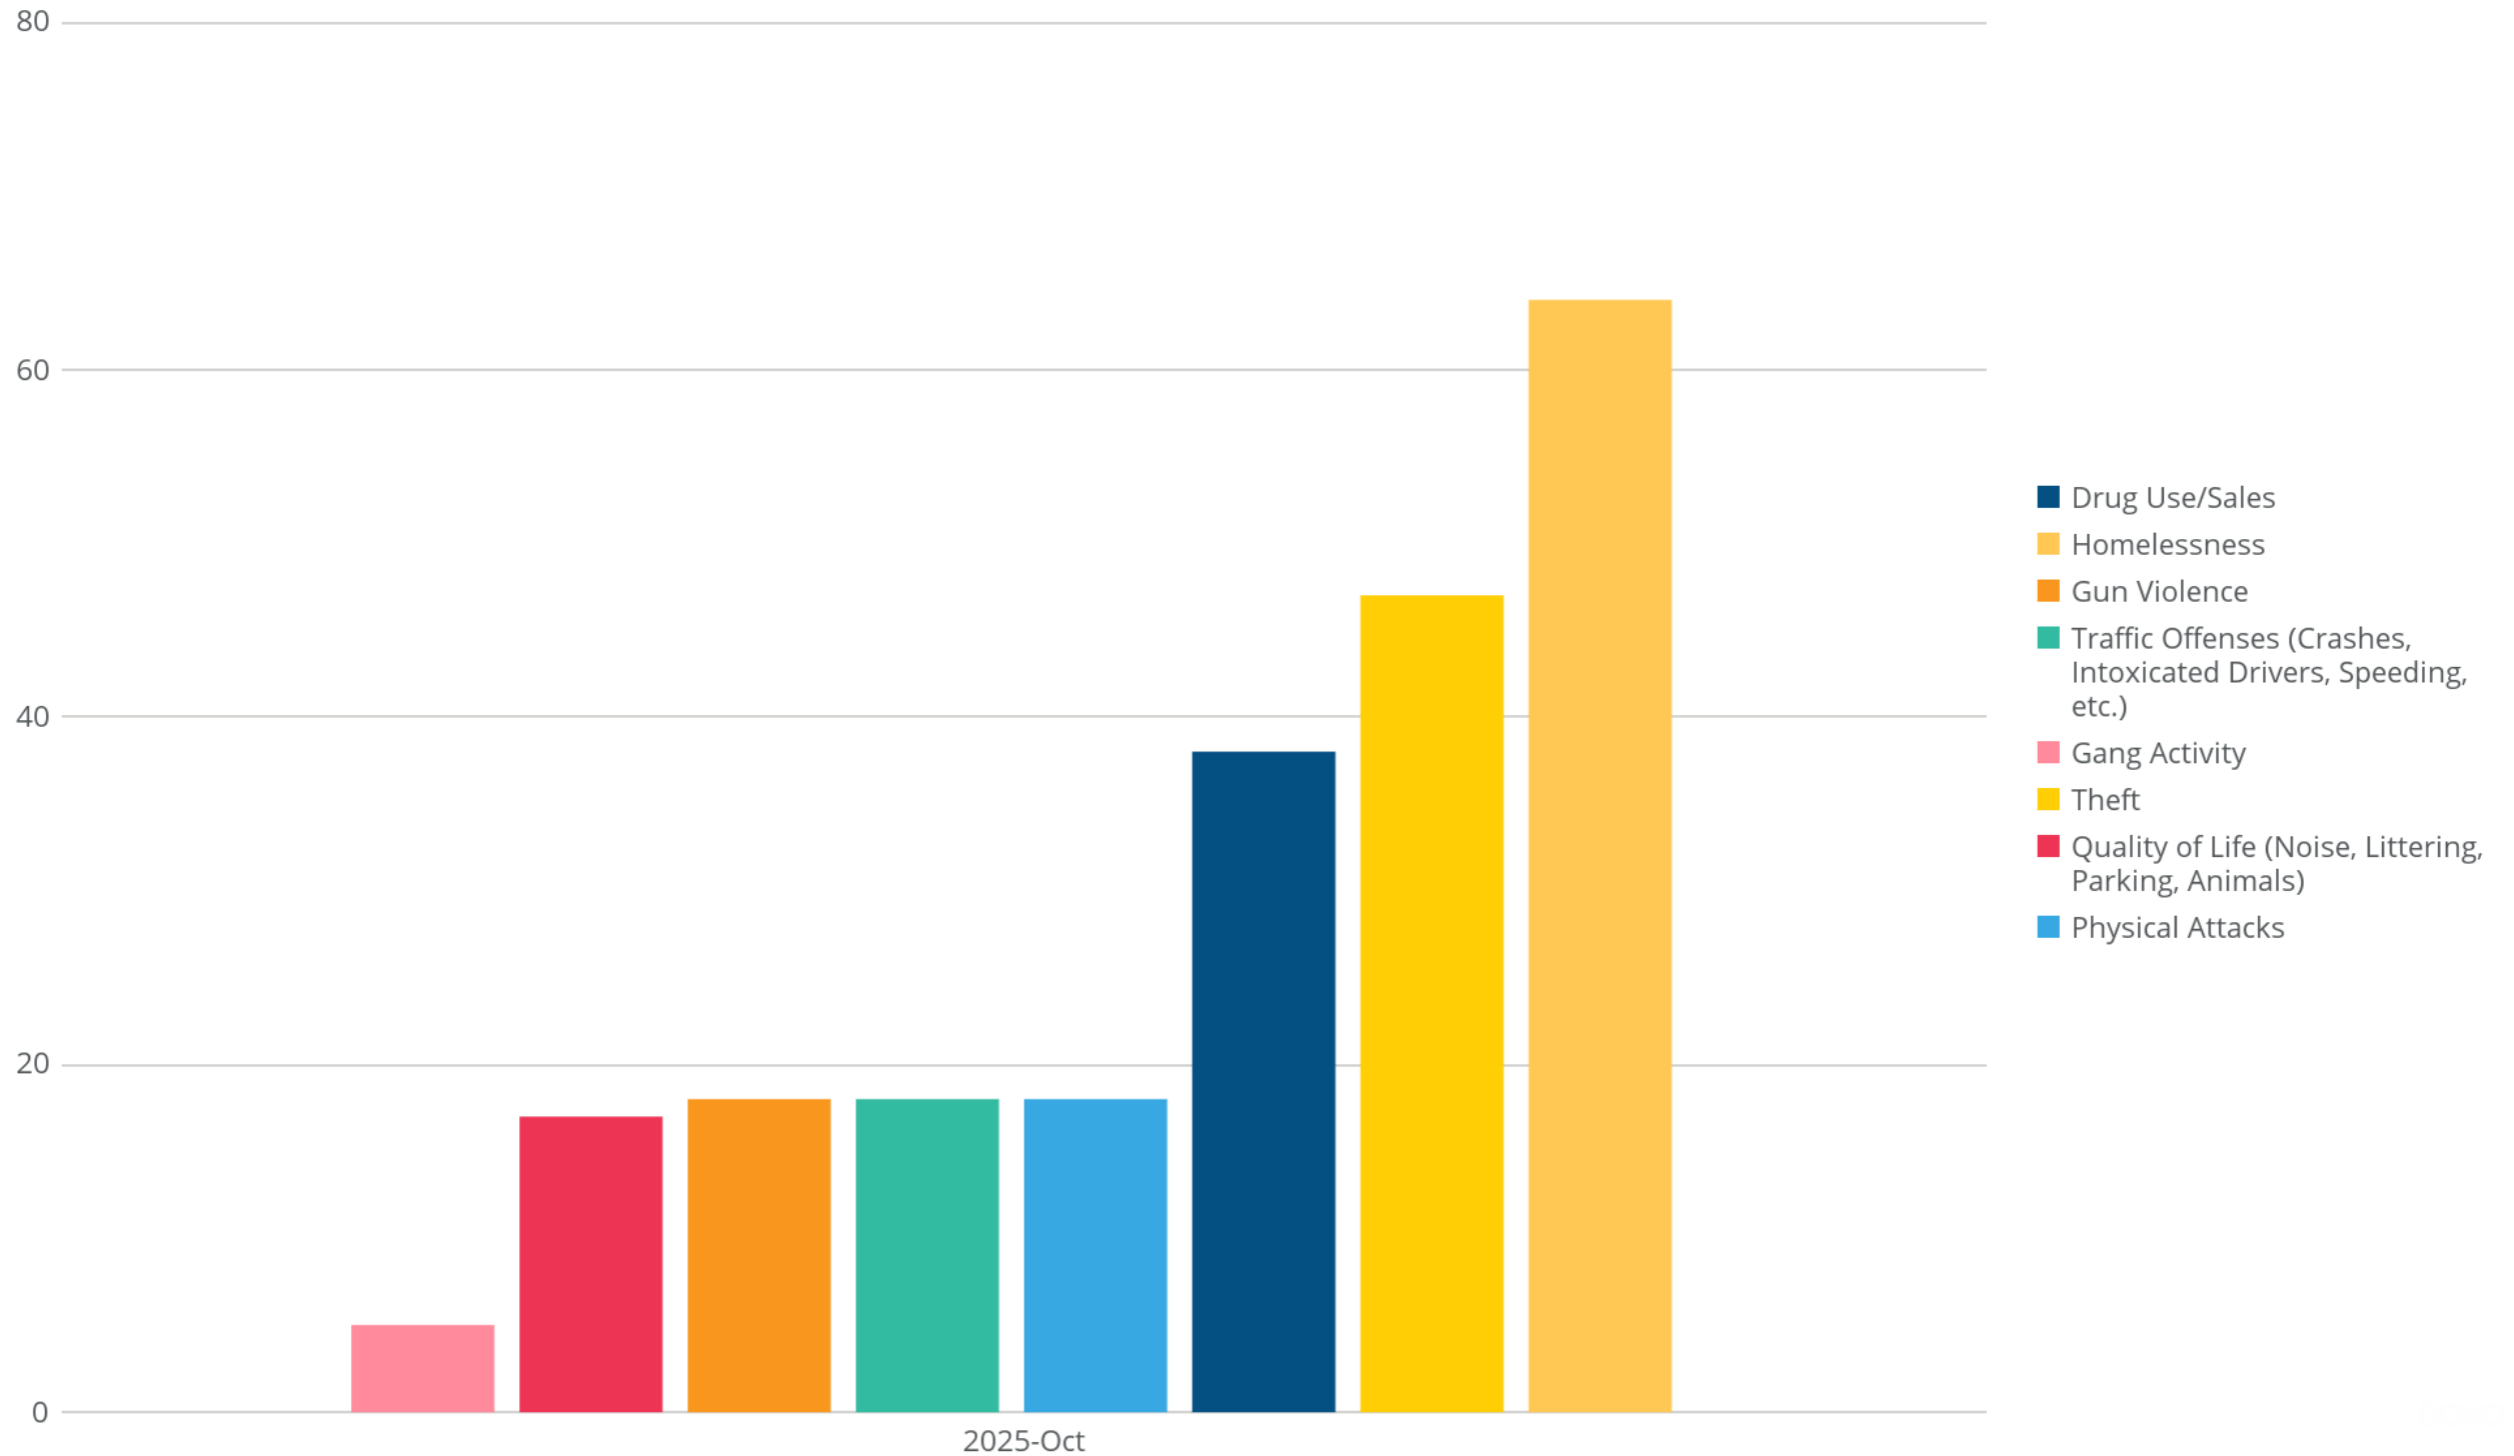

Based on your interaction, how do you view the Santa Fe Police Department?

Jun 1, 2025 - Oct 31, 2025

Number of Responses - Month over Month

Last 30 Days

Number of Responses

291

(Last 30 days vs 60 days ago)

Prior Month 416

↓ -30.05%

Community Requests

Oct 1, 2025 - Oct 31, 2025, by Month

What would you most like Santa Fe PD to do to improve safety in your community?

Oct 1, 2025 - Oct 31, 2025

Community Concerns

Oct 1, 2025 - Oct 31, 2025, by Month

What is your top safety concern in your community?

Oct 1, 2025 - Oct 31, 2025

Month to Month Comparison

June 2025 – October 2025

Community Requests

Jun 1, 2025 - Oct 31, 2025, by Month

Jun 1, 2025 - Oct 31, 2025