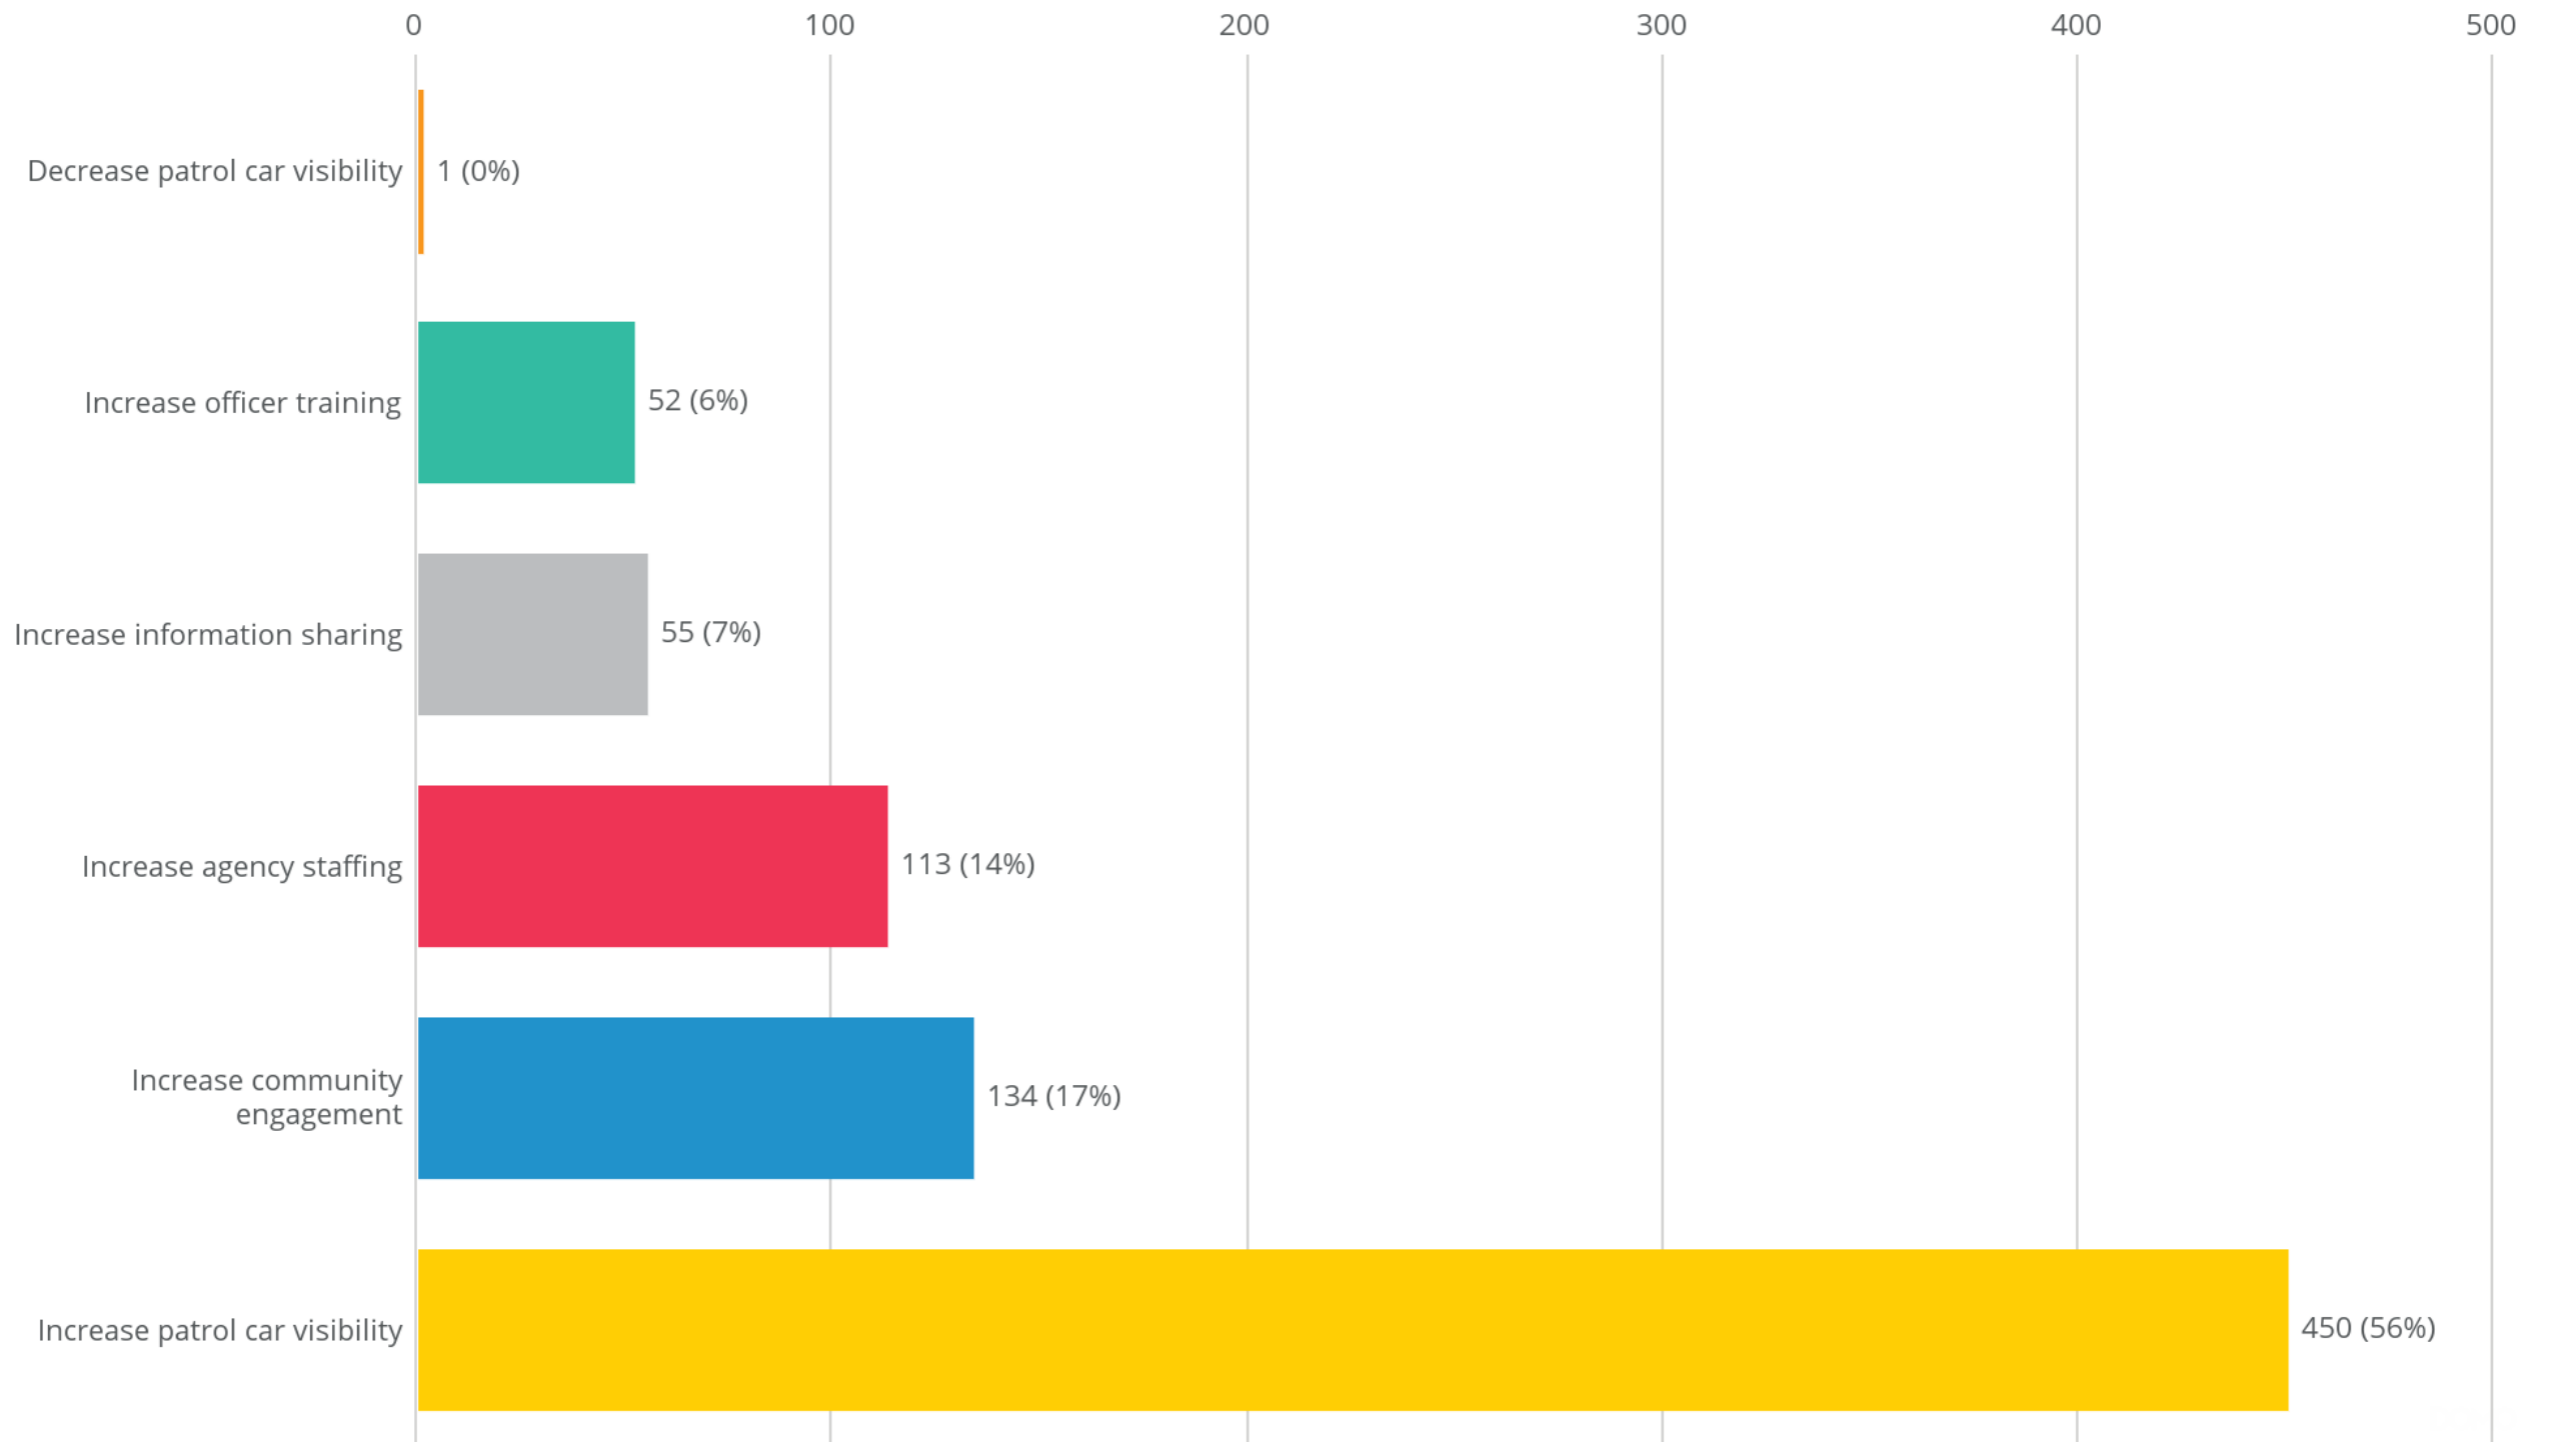

Oct 1, 2025 - Oct 31, 2025, by Month

What is your top safety concern in your community?

Oct 1, 2025 - Oct 31, 2025

Month to Month Comparison

June 2025 – October 2025

Community Requests

Jun 1, 2025 - Oct 31, 2025, by Month

What would you most like Santa Fe PD to do to improve safety in your community?

Jun 1, 2025 - Oct 31, 2025

Community Concerns

Jun 1, 2025 - Oct 31, 2025, by Month

What is your top safety concern in your community?

Jun 1, 2025 - Oct 31, 2025