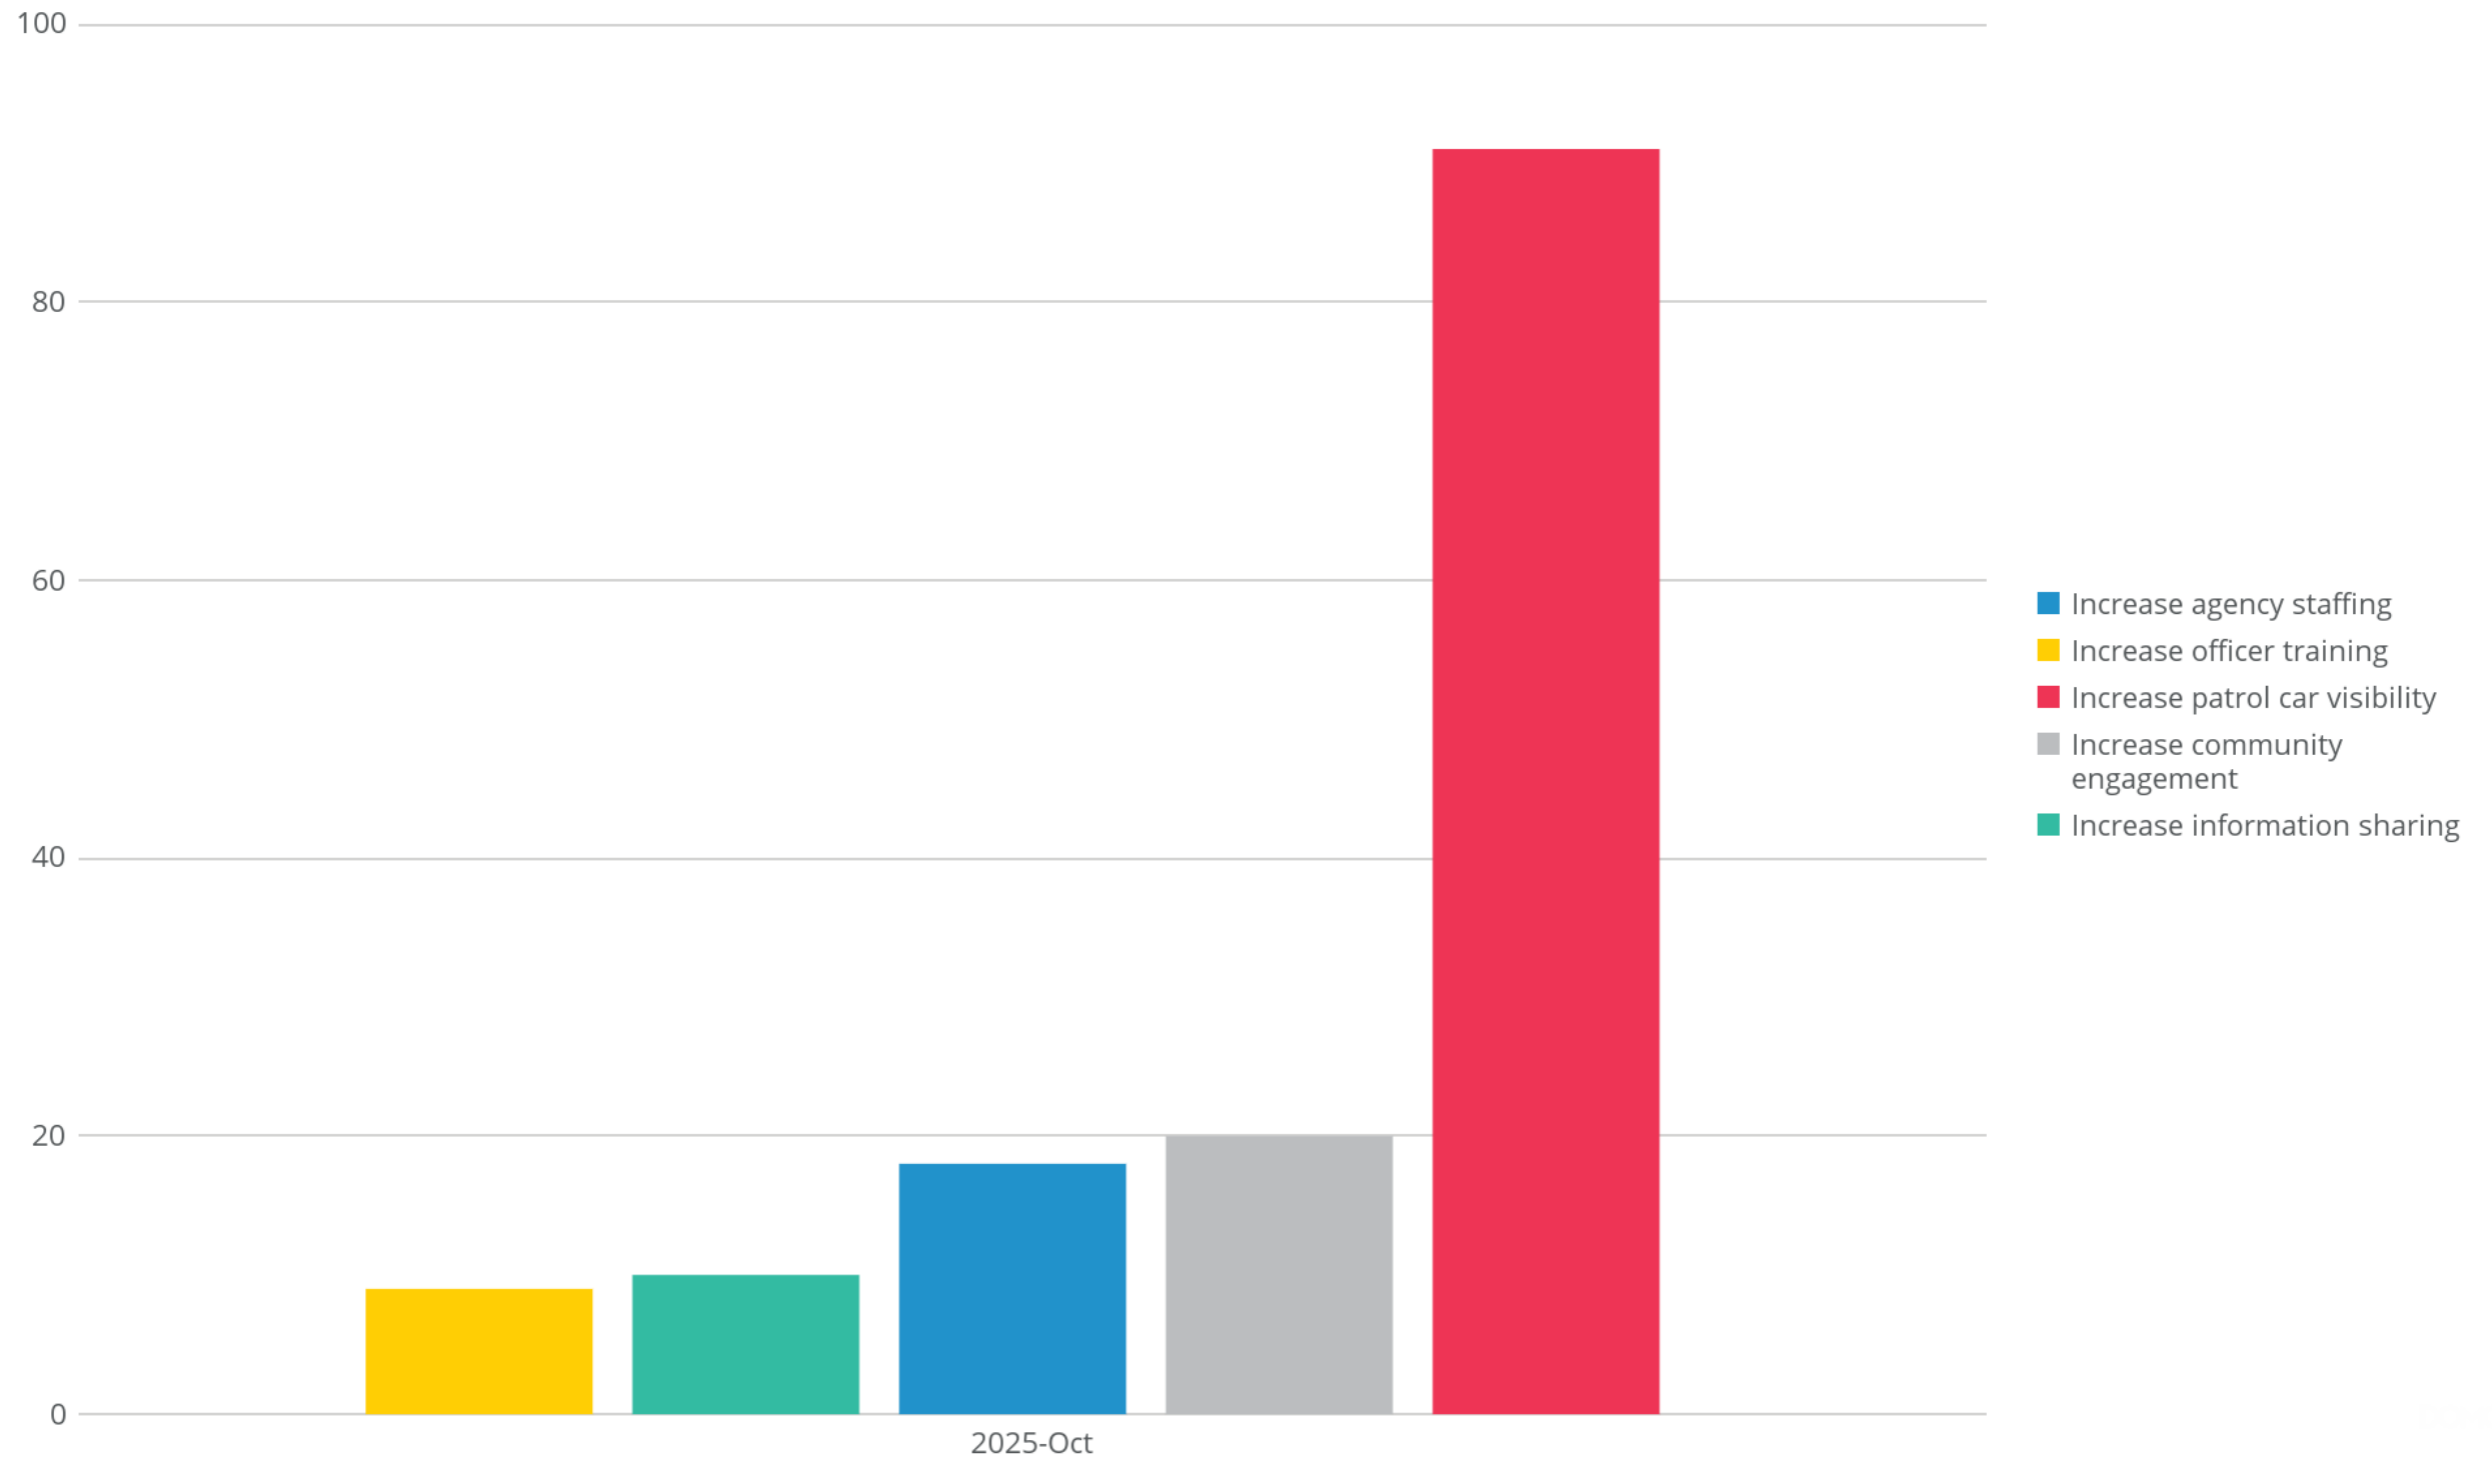

Based on your interaction, how do you view the Santa Fe Police Department?

Jun 1, 2025 - Oct 31, 2025

Number of Responses - Month over Month

Last 30 Days

Number of Responses

291

(Last 30 days vs 60 days ago)

Prior Month 416

↓ -30.05%

Community Requests

Oct 1, 2025 - Oct 31, 2025, by Month

What would you most like Santa Fe PD to do to improve safety in your community?

Oct 1, 2025 - Oct 31, 2025

Community Concerns

Jun 1, 2025 - Oct 31, 2025