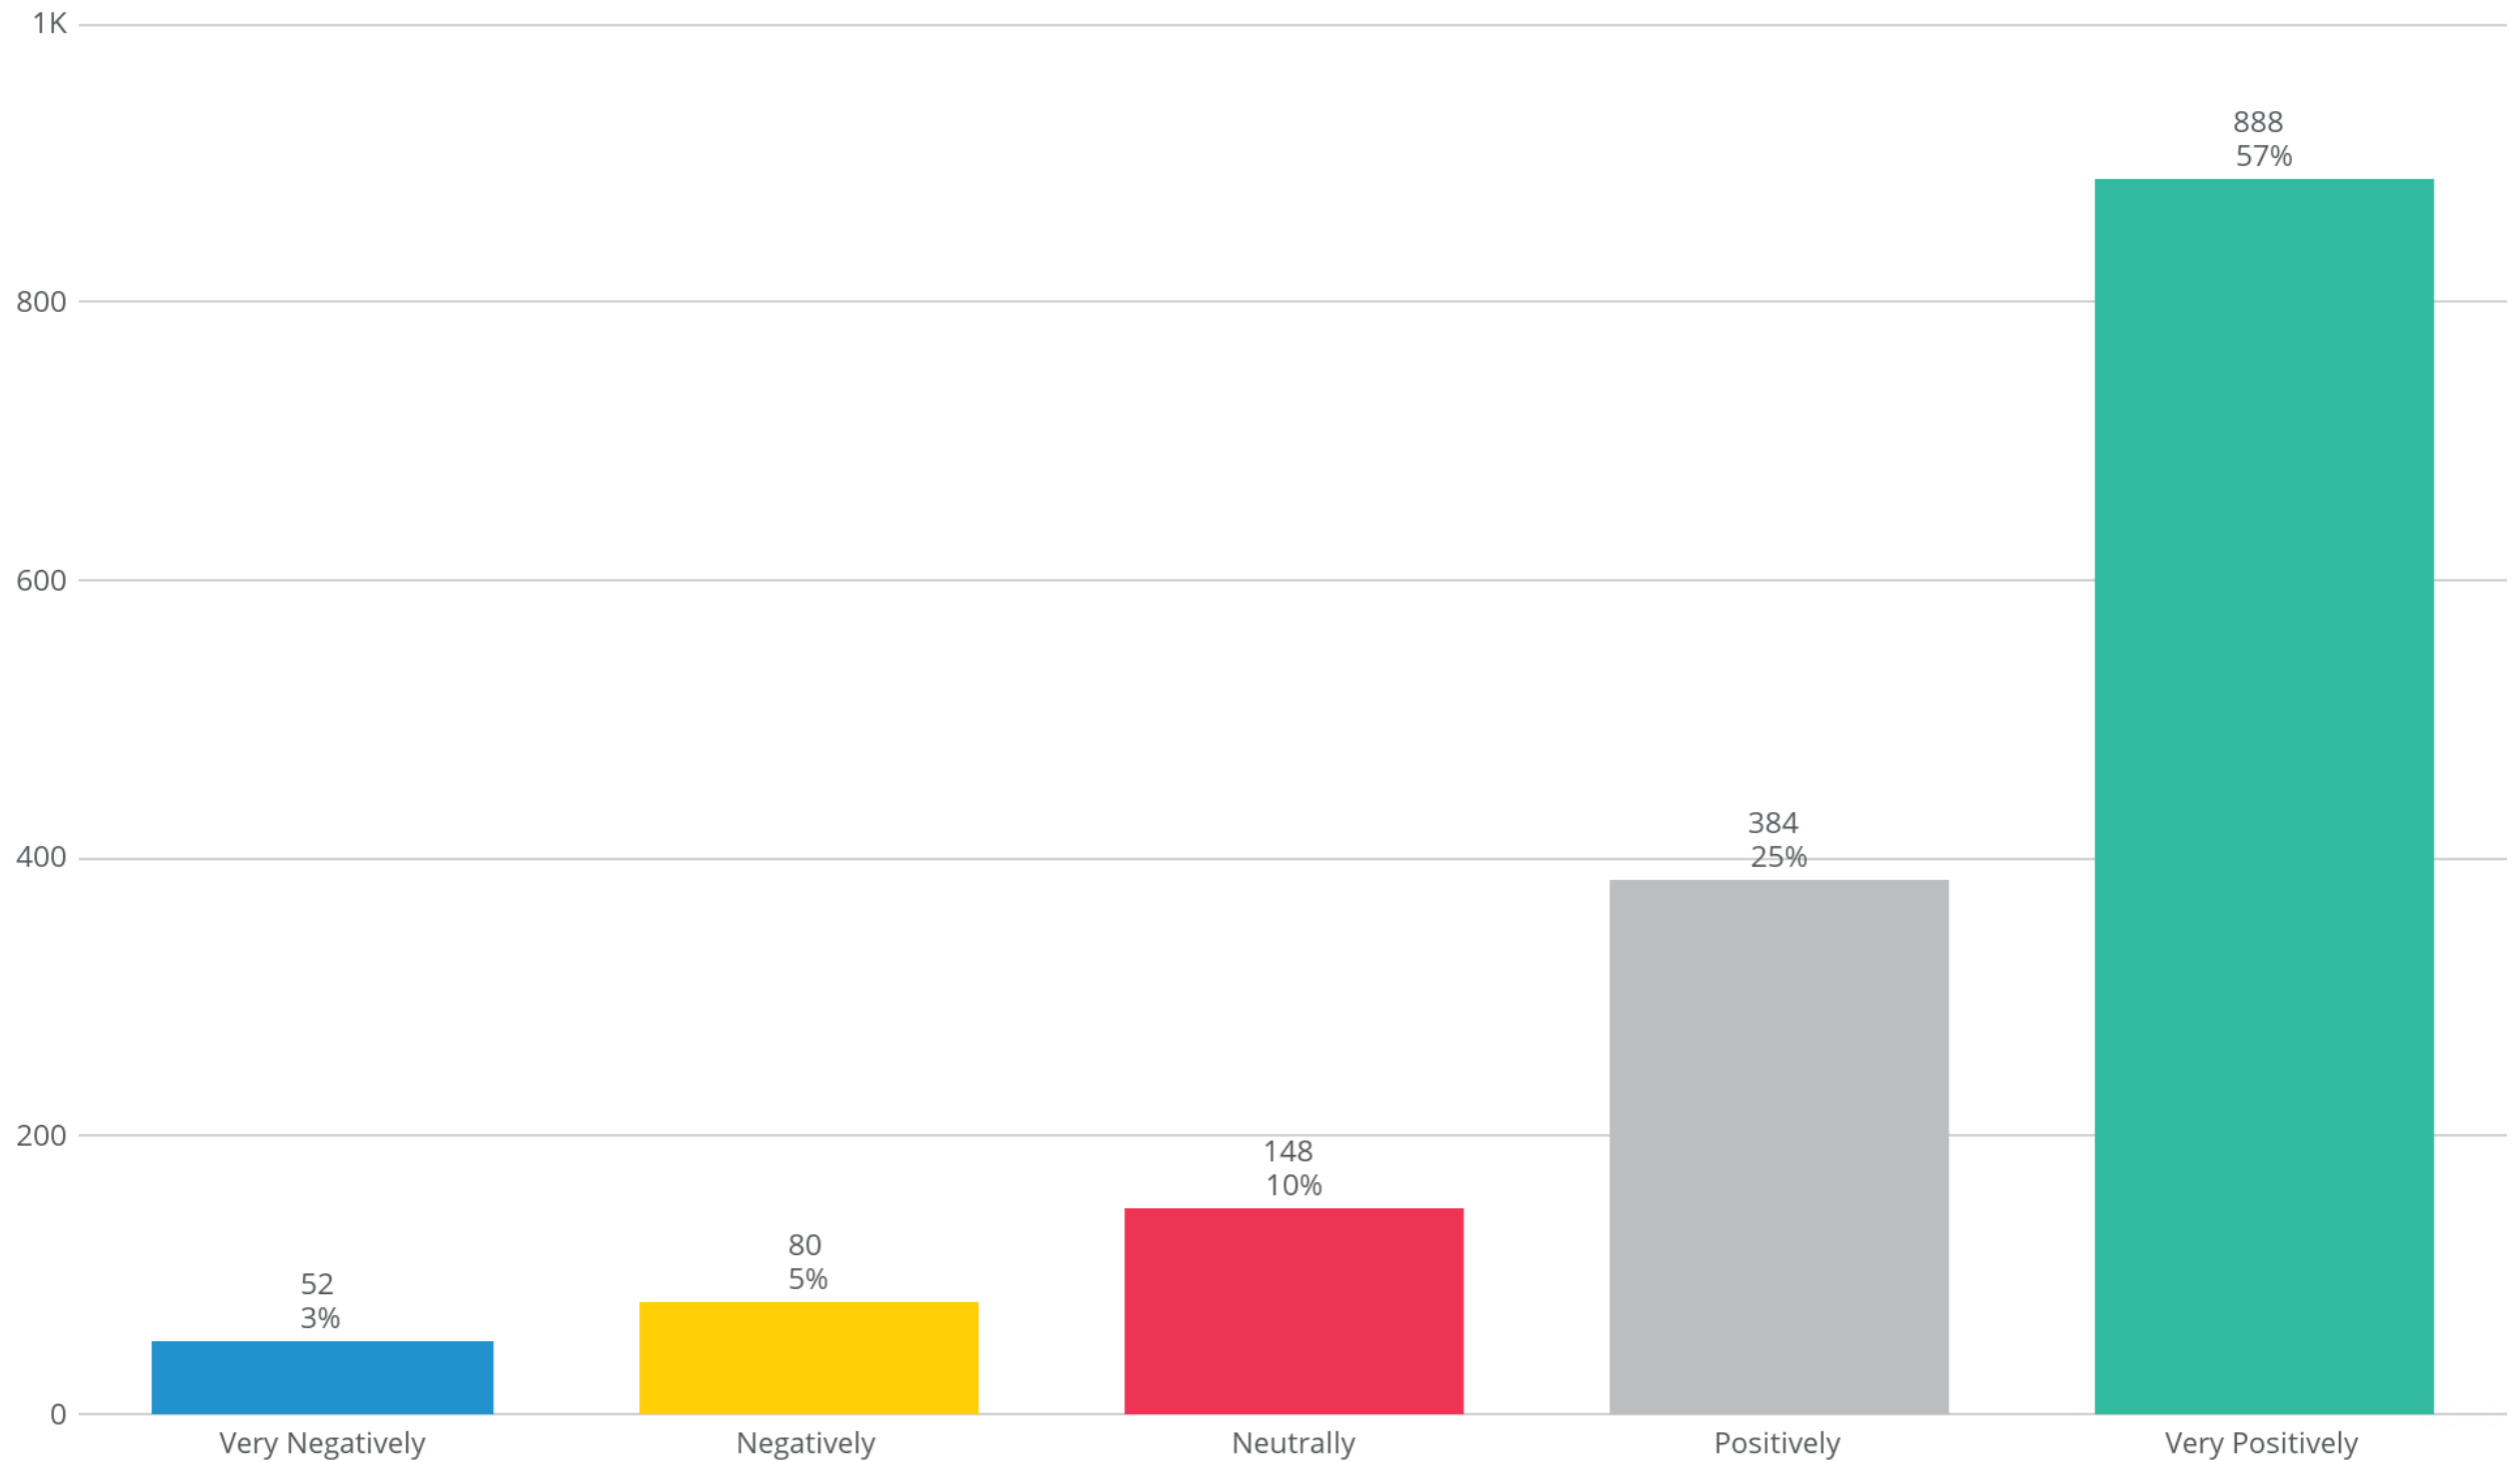

Based on your interaction, how do you view the Santa Fe Police Department?

Jun 1, 2025 - Oct 31, 2025

Number of Responses - Month over Month

Last 30 Days

Number of Responses

291

(Last 30 days vs 60 days ago)