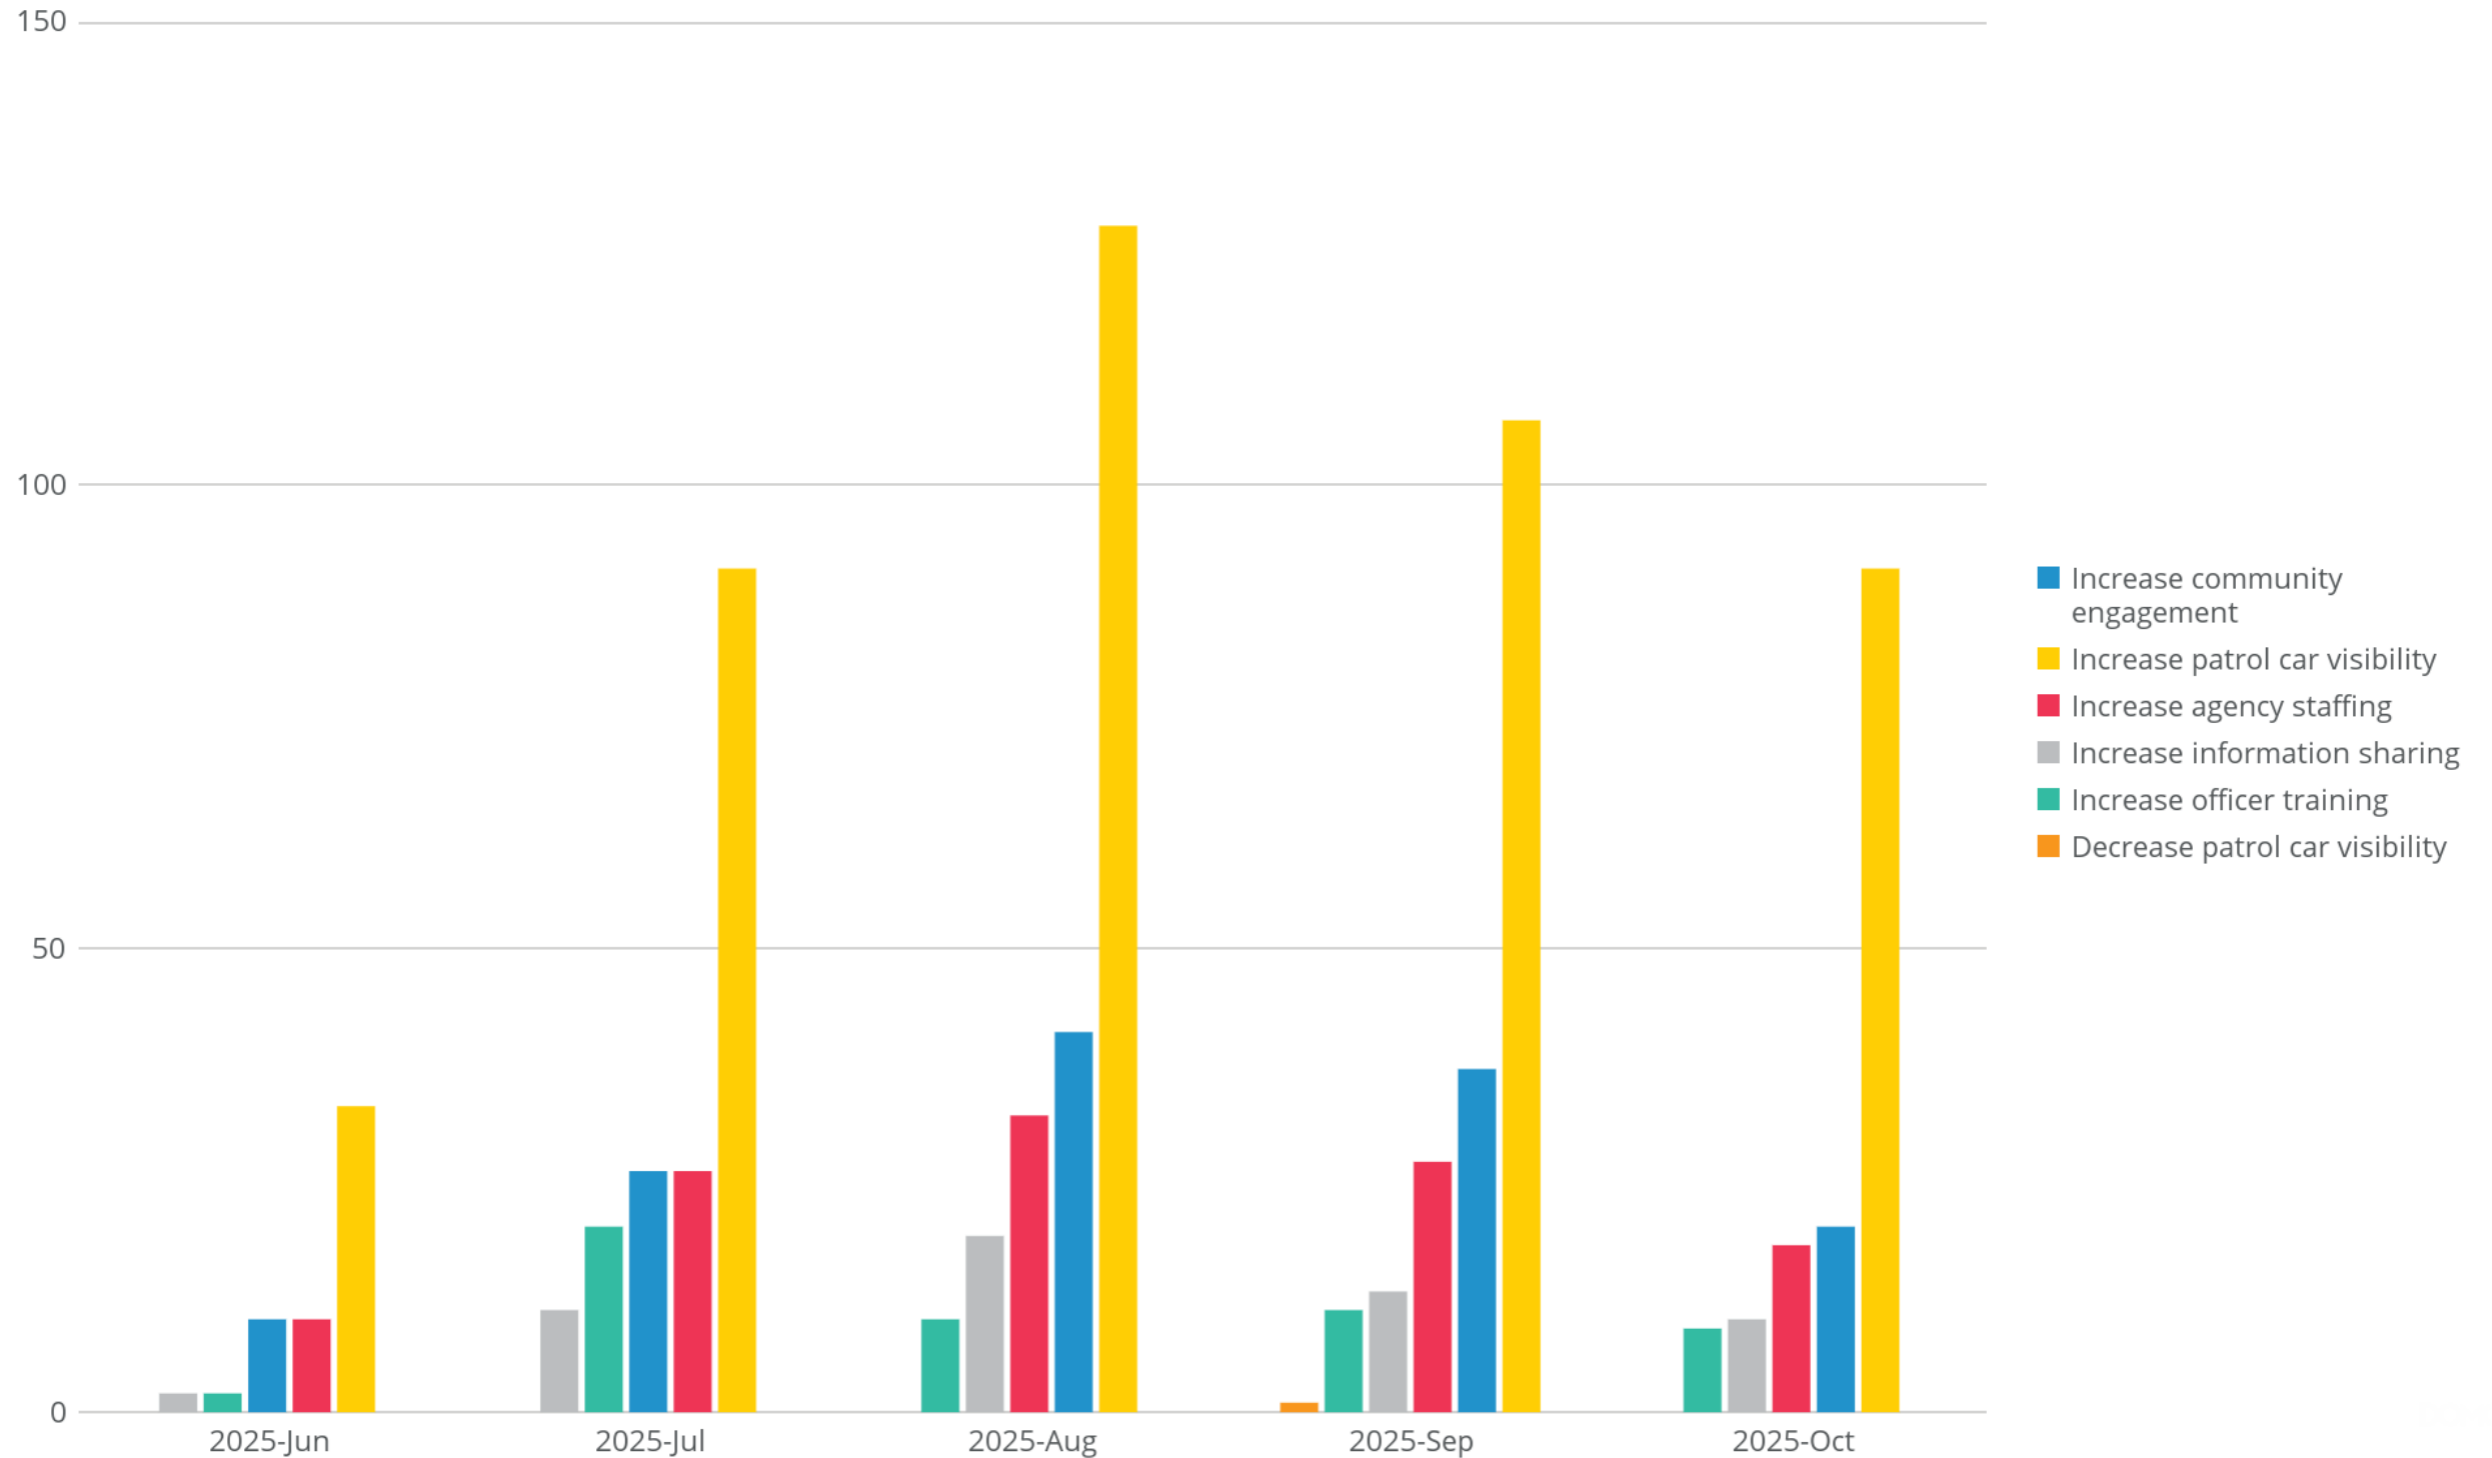

Based on your interaction, how do you view the Santa Fe Police Department?

Jun 1, 2025 - Oct 31, 2025

Number of Responses - Month over Month

Last 30 Days

Number of Responses

291

(Last 30 days vs 60 days ago)

Oct 1, 2025 - Oct 31, 2025, by Month

What is your top safety concern in your community?

Oct 1, 2025 - Oct 31, 2025

Month to Month Comparison

June 2025 – October 2025

Community Requests

Jun 1, 2025 - Oct 31, 2025, by Month

What would you most like Santa Fe PD to do to improve safety in your community?

Jun 1, 2025 - Oct 31, 2025

Community Concerns

Jun 1, 2025 - Oct 31, 2025, by Month

What is your top safety concern in your community?

Jun 1, 2025 - Oct 31, 2025