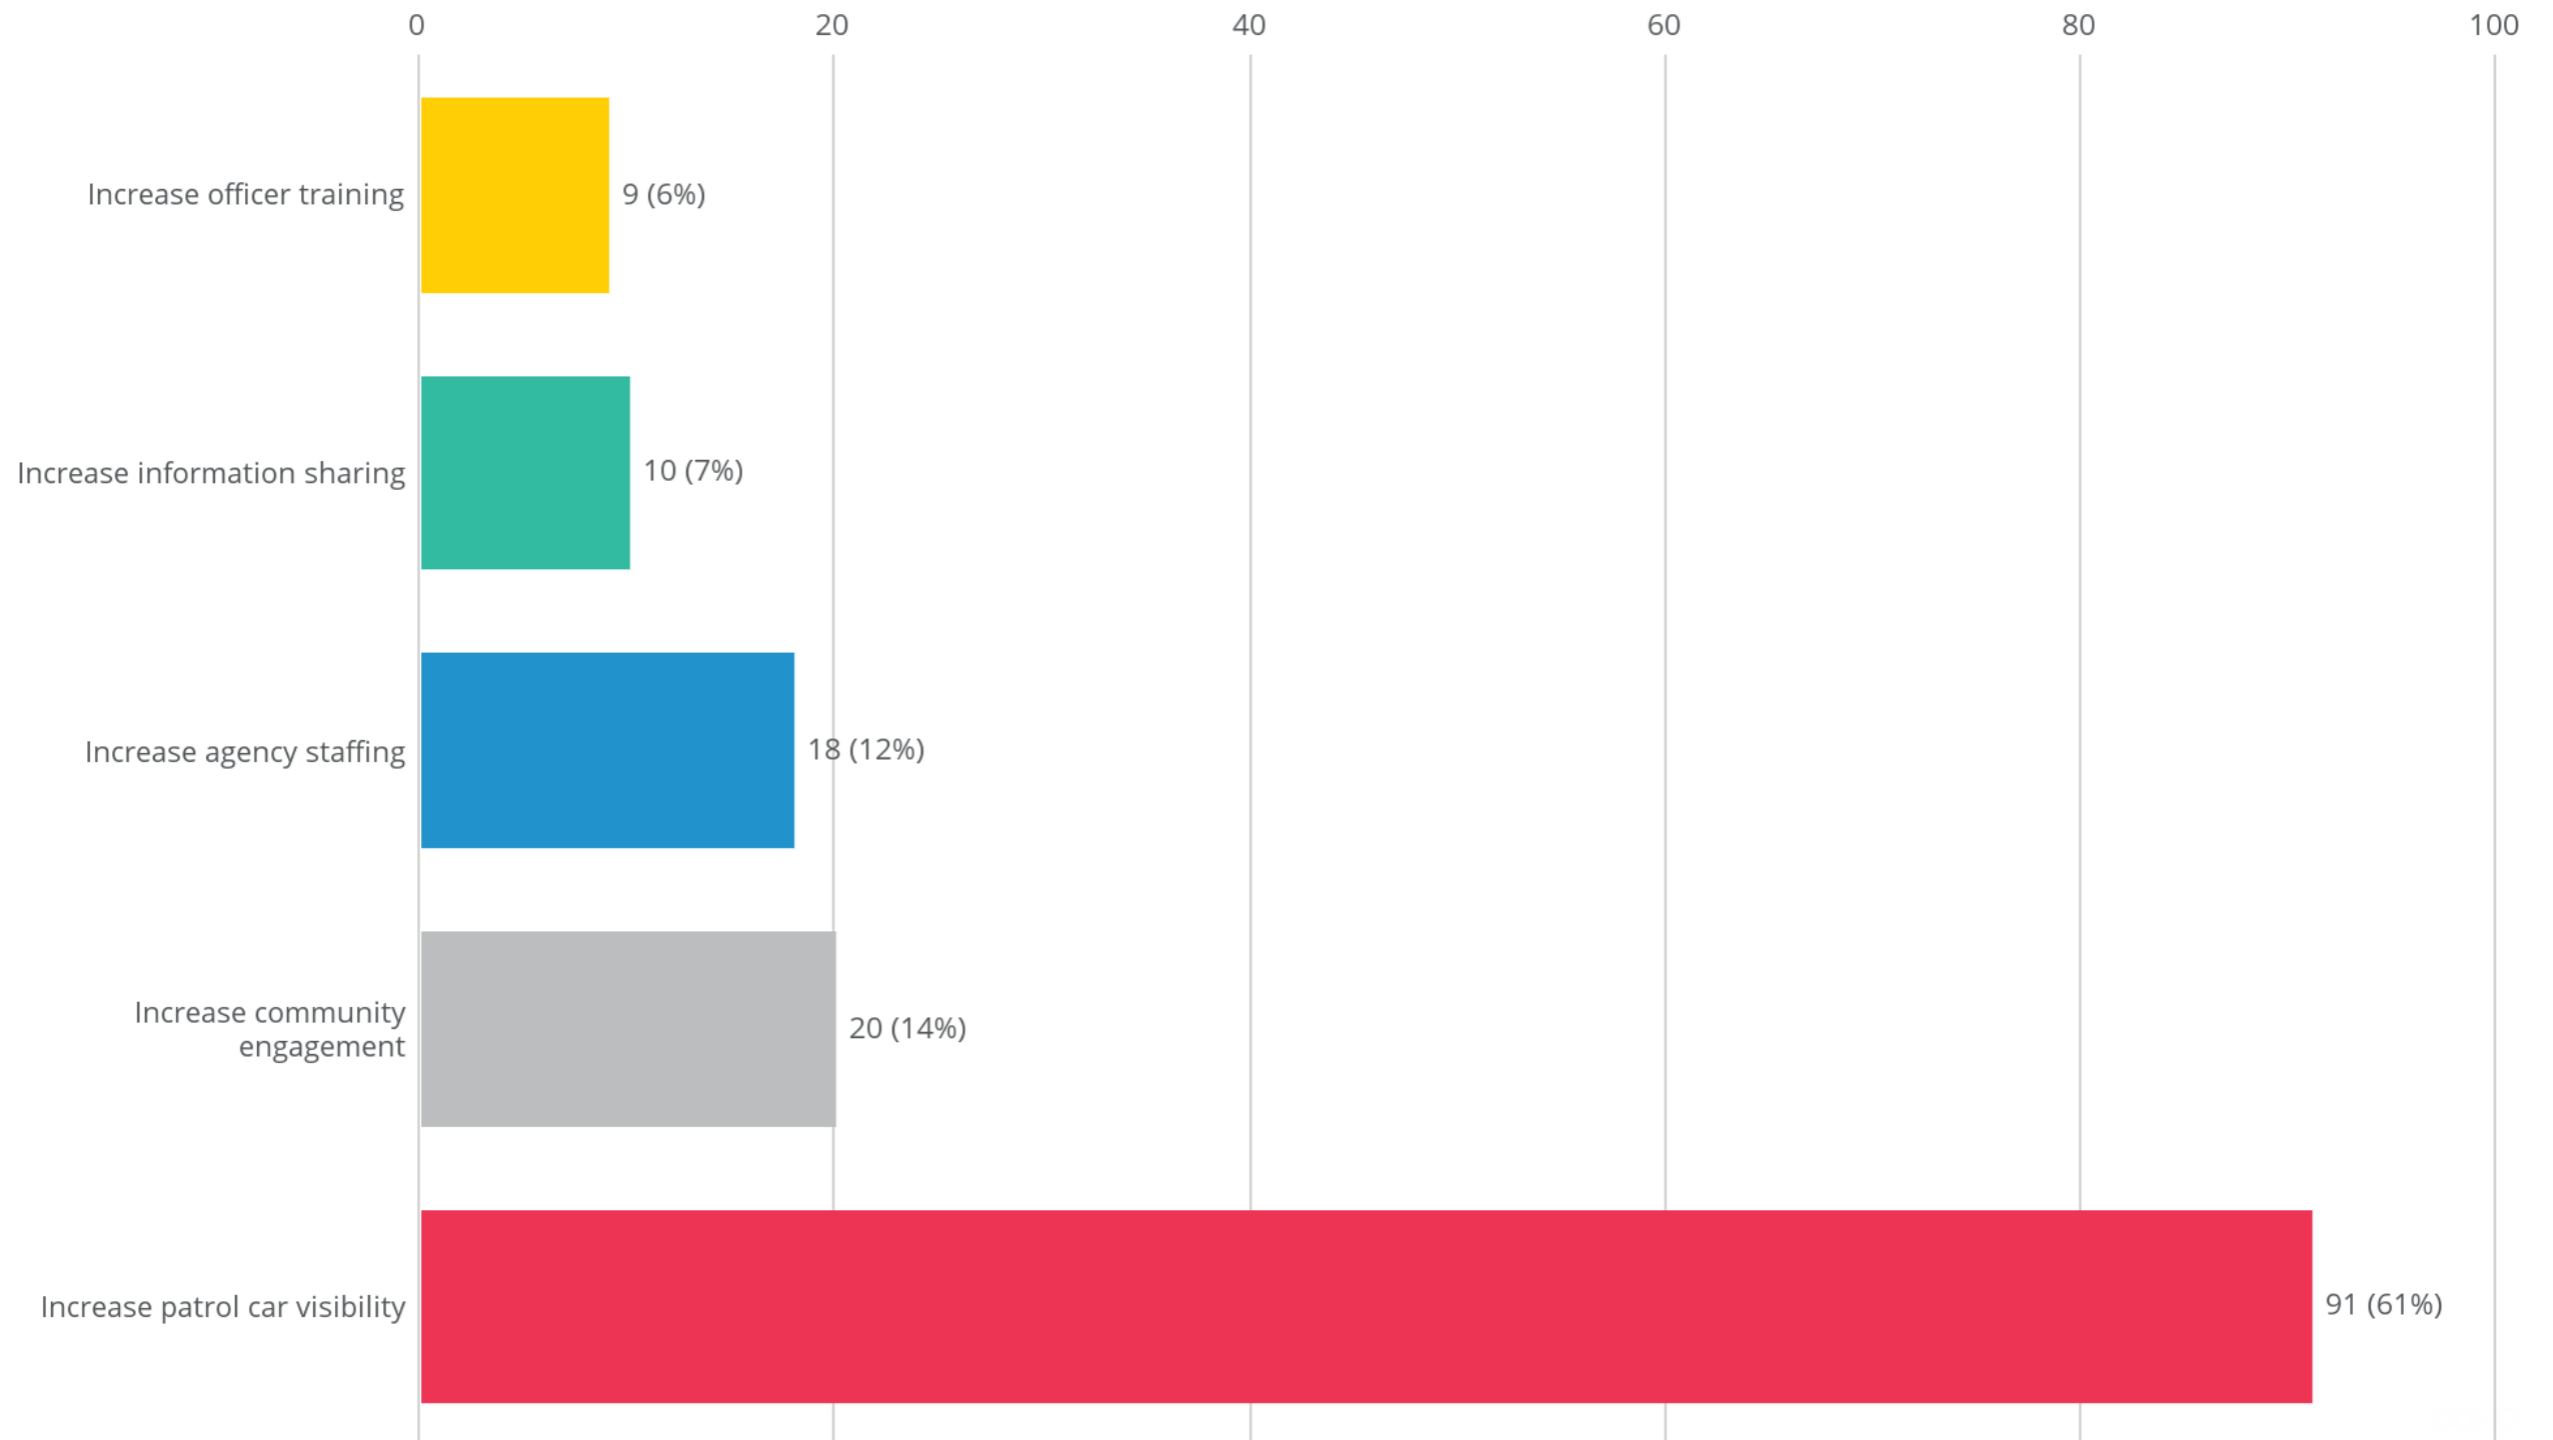

Based on your interaction, how do you view the Santa Fe Police Department?

Jun 1, 2025 - Oct 31, 2025

Number of Responses - Month over Month

Last 30 Days

Number of Responses

291

(Last 30 days vs 60 days ago)

Prior Month 416

↓ -30.05%

Community Requests

Oct 1, 2025 - Oct 31, 2025, by Month

What would you most like Santa Fe PD to do to improve safety in your community?

Oct 1, 2025 - Oct 31, 2025

Community Concerns

Oct 1, 2025 - Oct 31, 2025, by Month

What is your top safety concern in your community?

Oct 1, 2025 - Oct 31, 2025

Month to Month Comparison

June 2025 – October 2025

Community Requests

Jun 1, 2025 - Oct 31, 2025, by Month

Jun 1, 2025 - Oct 31, 2025