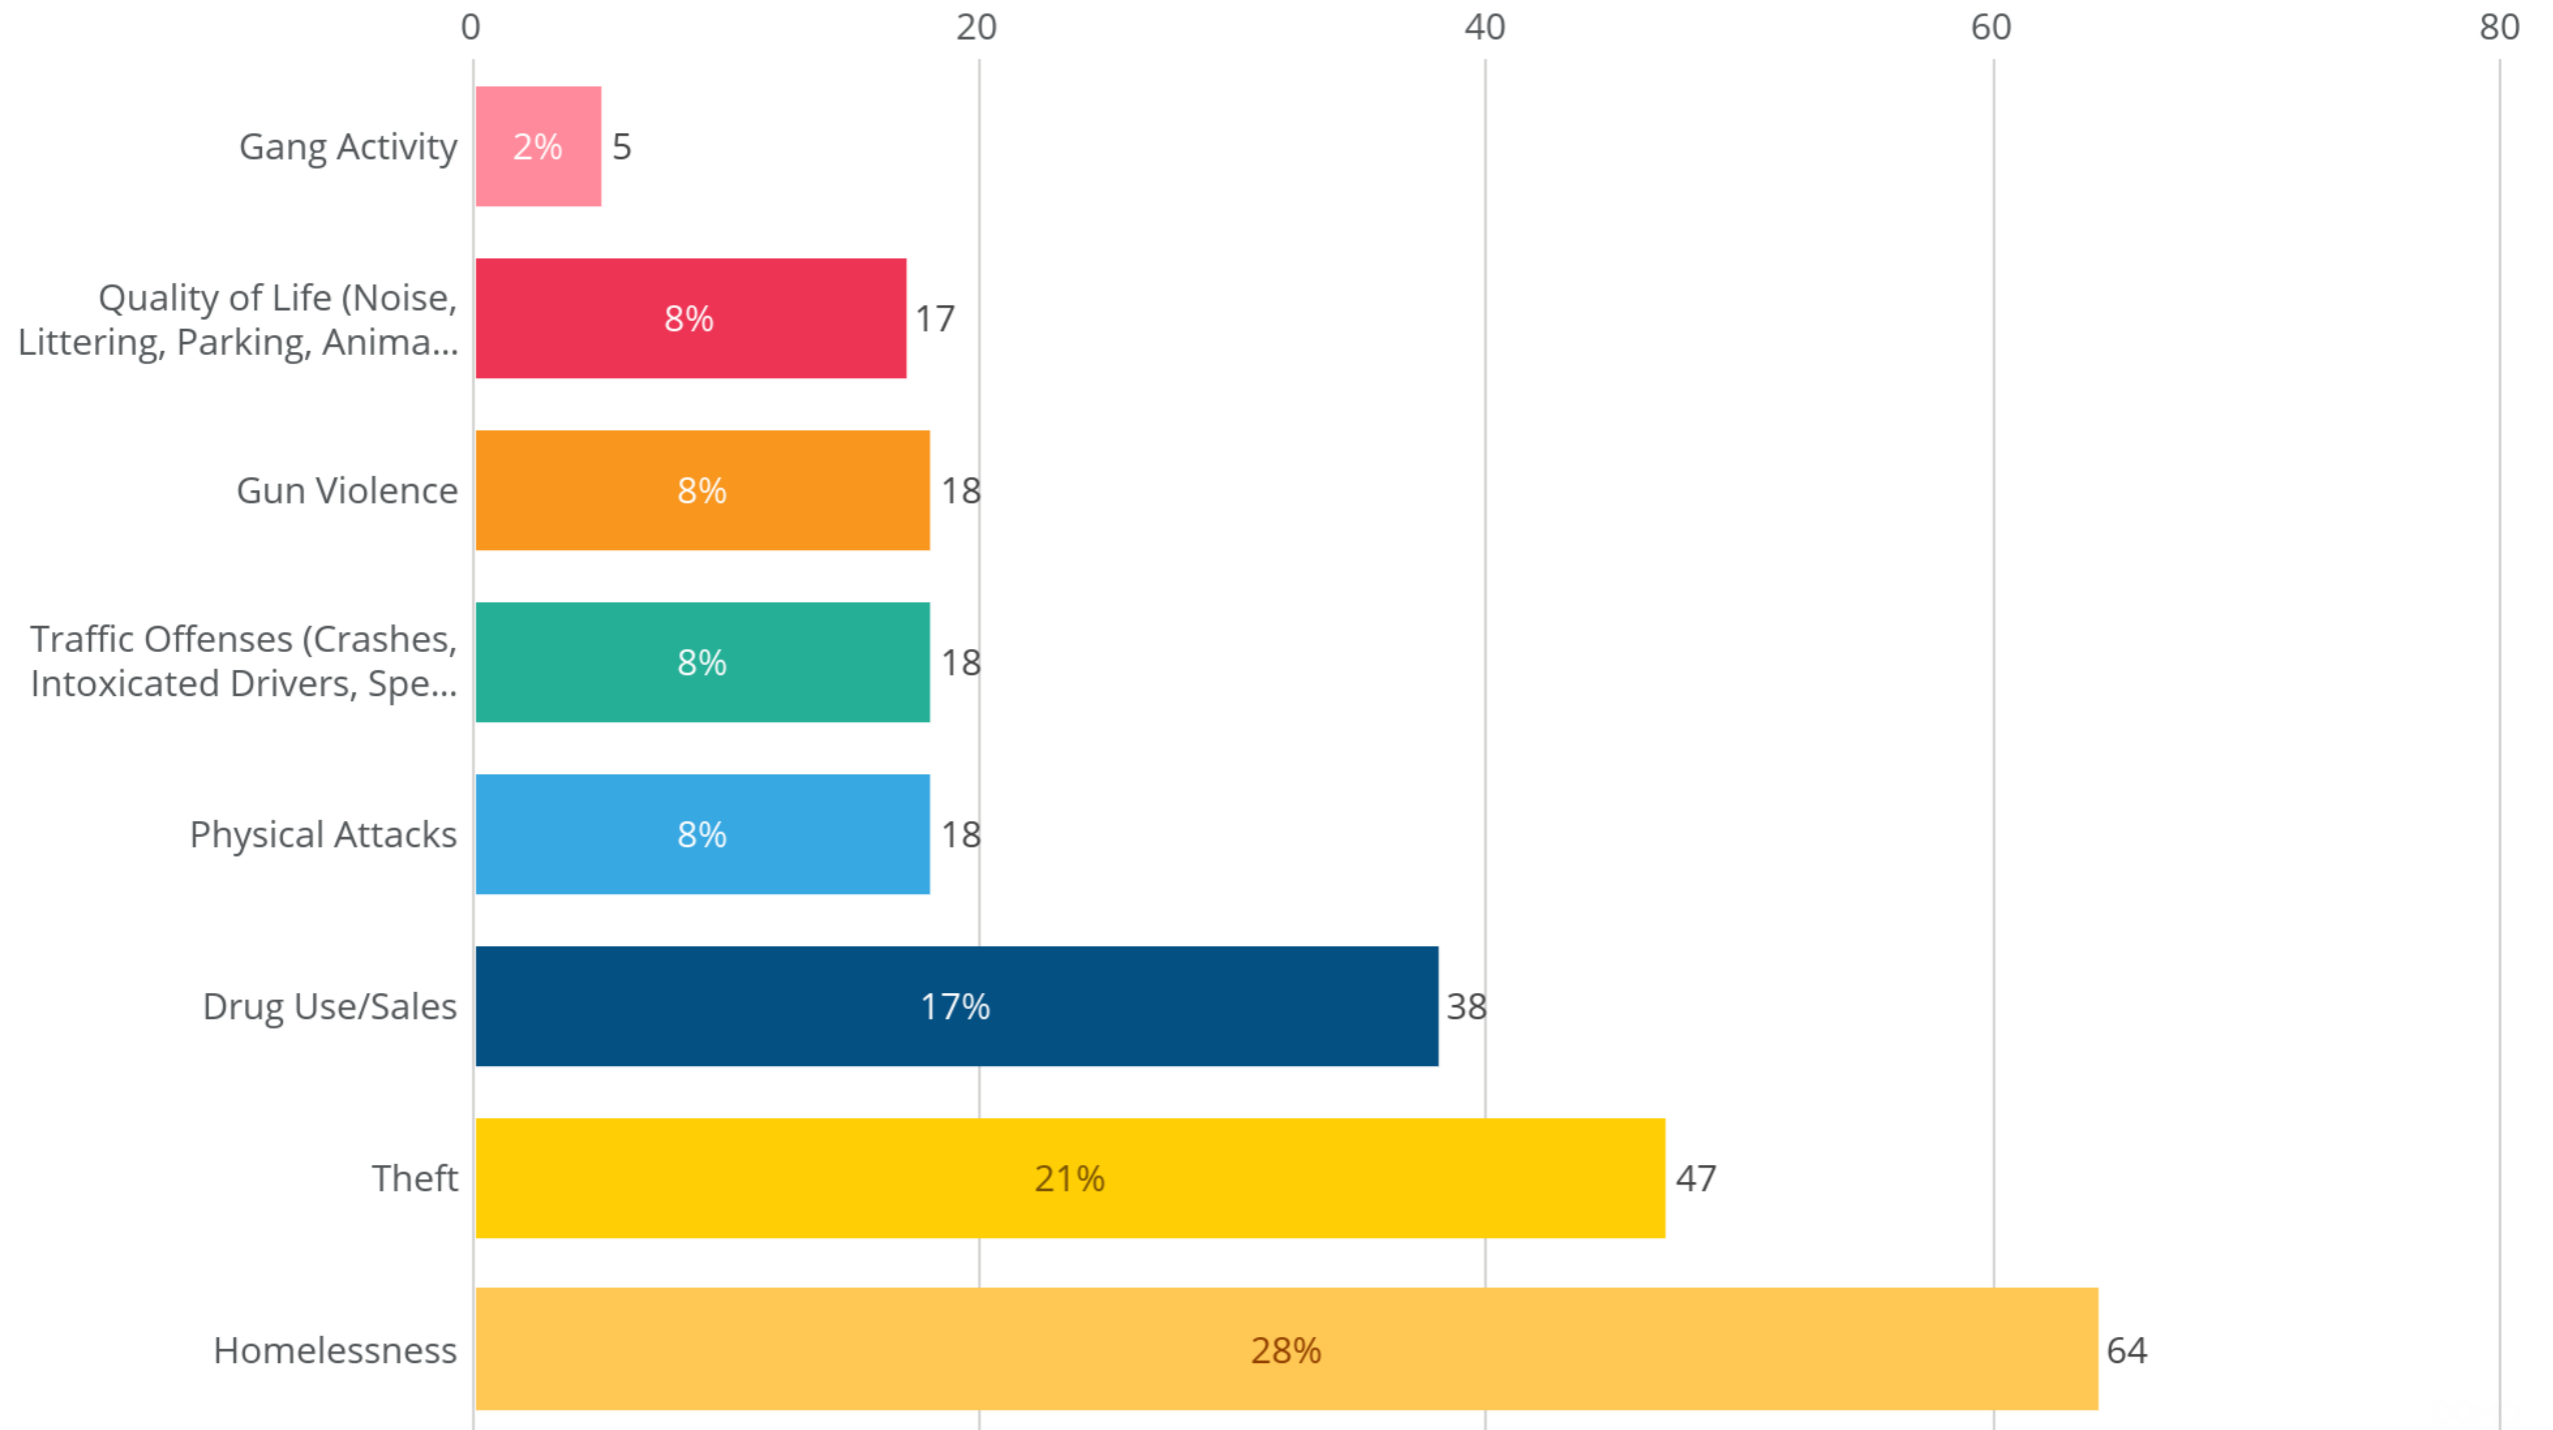

What is your top safety concern in your community?

Oct 1, 2025 - Oct 31, 2025