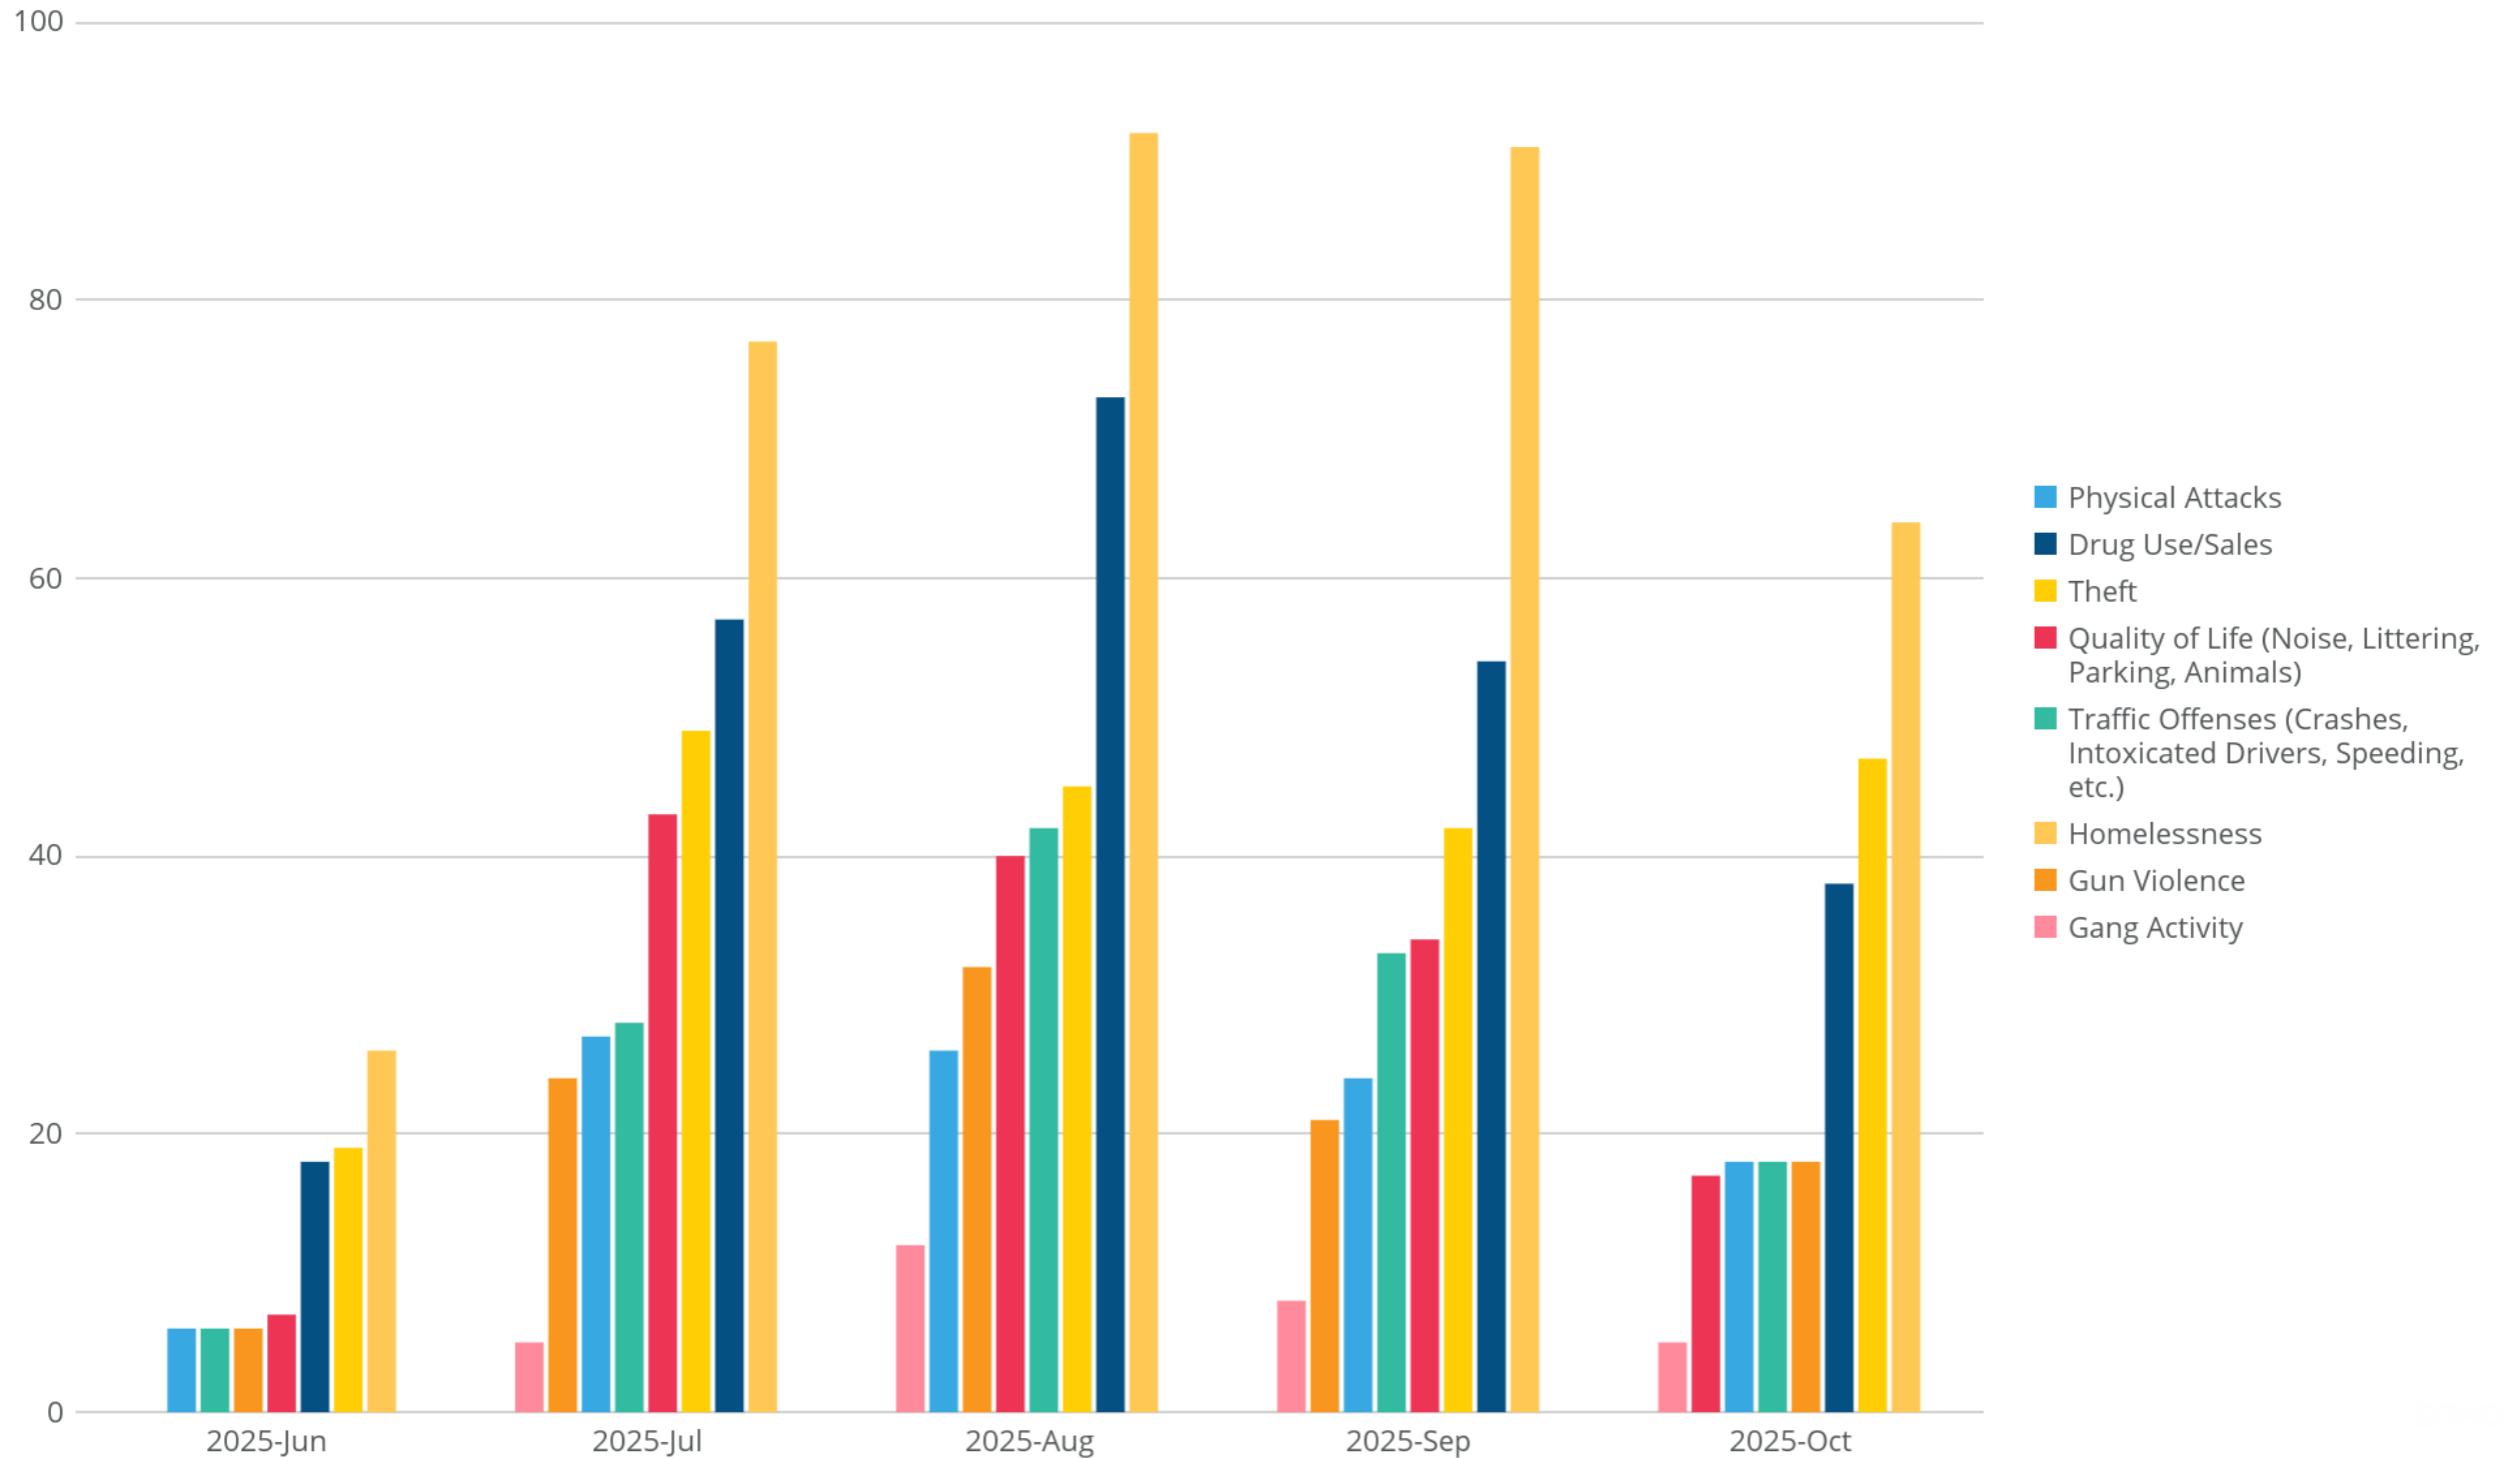

Based on your interaction, how do you view the Santa Fe Police Department?

Jun 1, 2025 - Oct 31, 2025

Number of Responses - Month over Month

Last 30 Days

Number of Responses

291

(Last 30 days vs 60 days ago)

Oct 1, 2025 - Oct 31, 2025, by Month

What is your top safety concern in your community?

Oct 1, 2025 - Oct 31, 2025

Month to Month Comparison

June 2025 – October 2025

Community Requests

Jun 1, 2025 - Oct 31, 2025, by Month

What would you most like Santa Fe PD to do to improve safety in your community?

Jun 1, 2025 - Oct 31, 2025

Community Concerns

Jun 1, 2025 - Oct 31, 2025, by Month

What is your top safety concern in your community?

Jun 1, 2025 - Oct 31, 2025