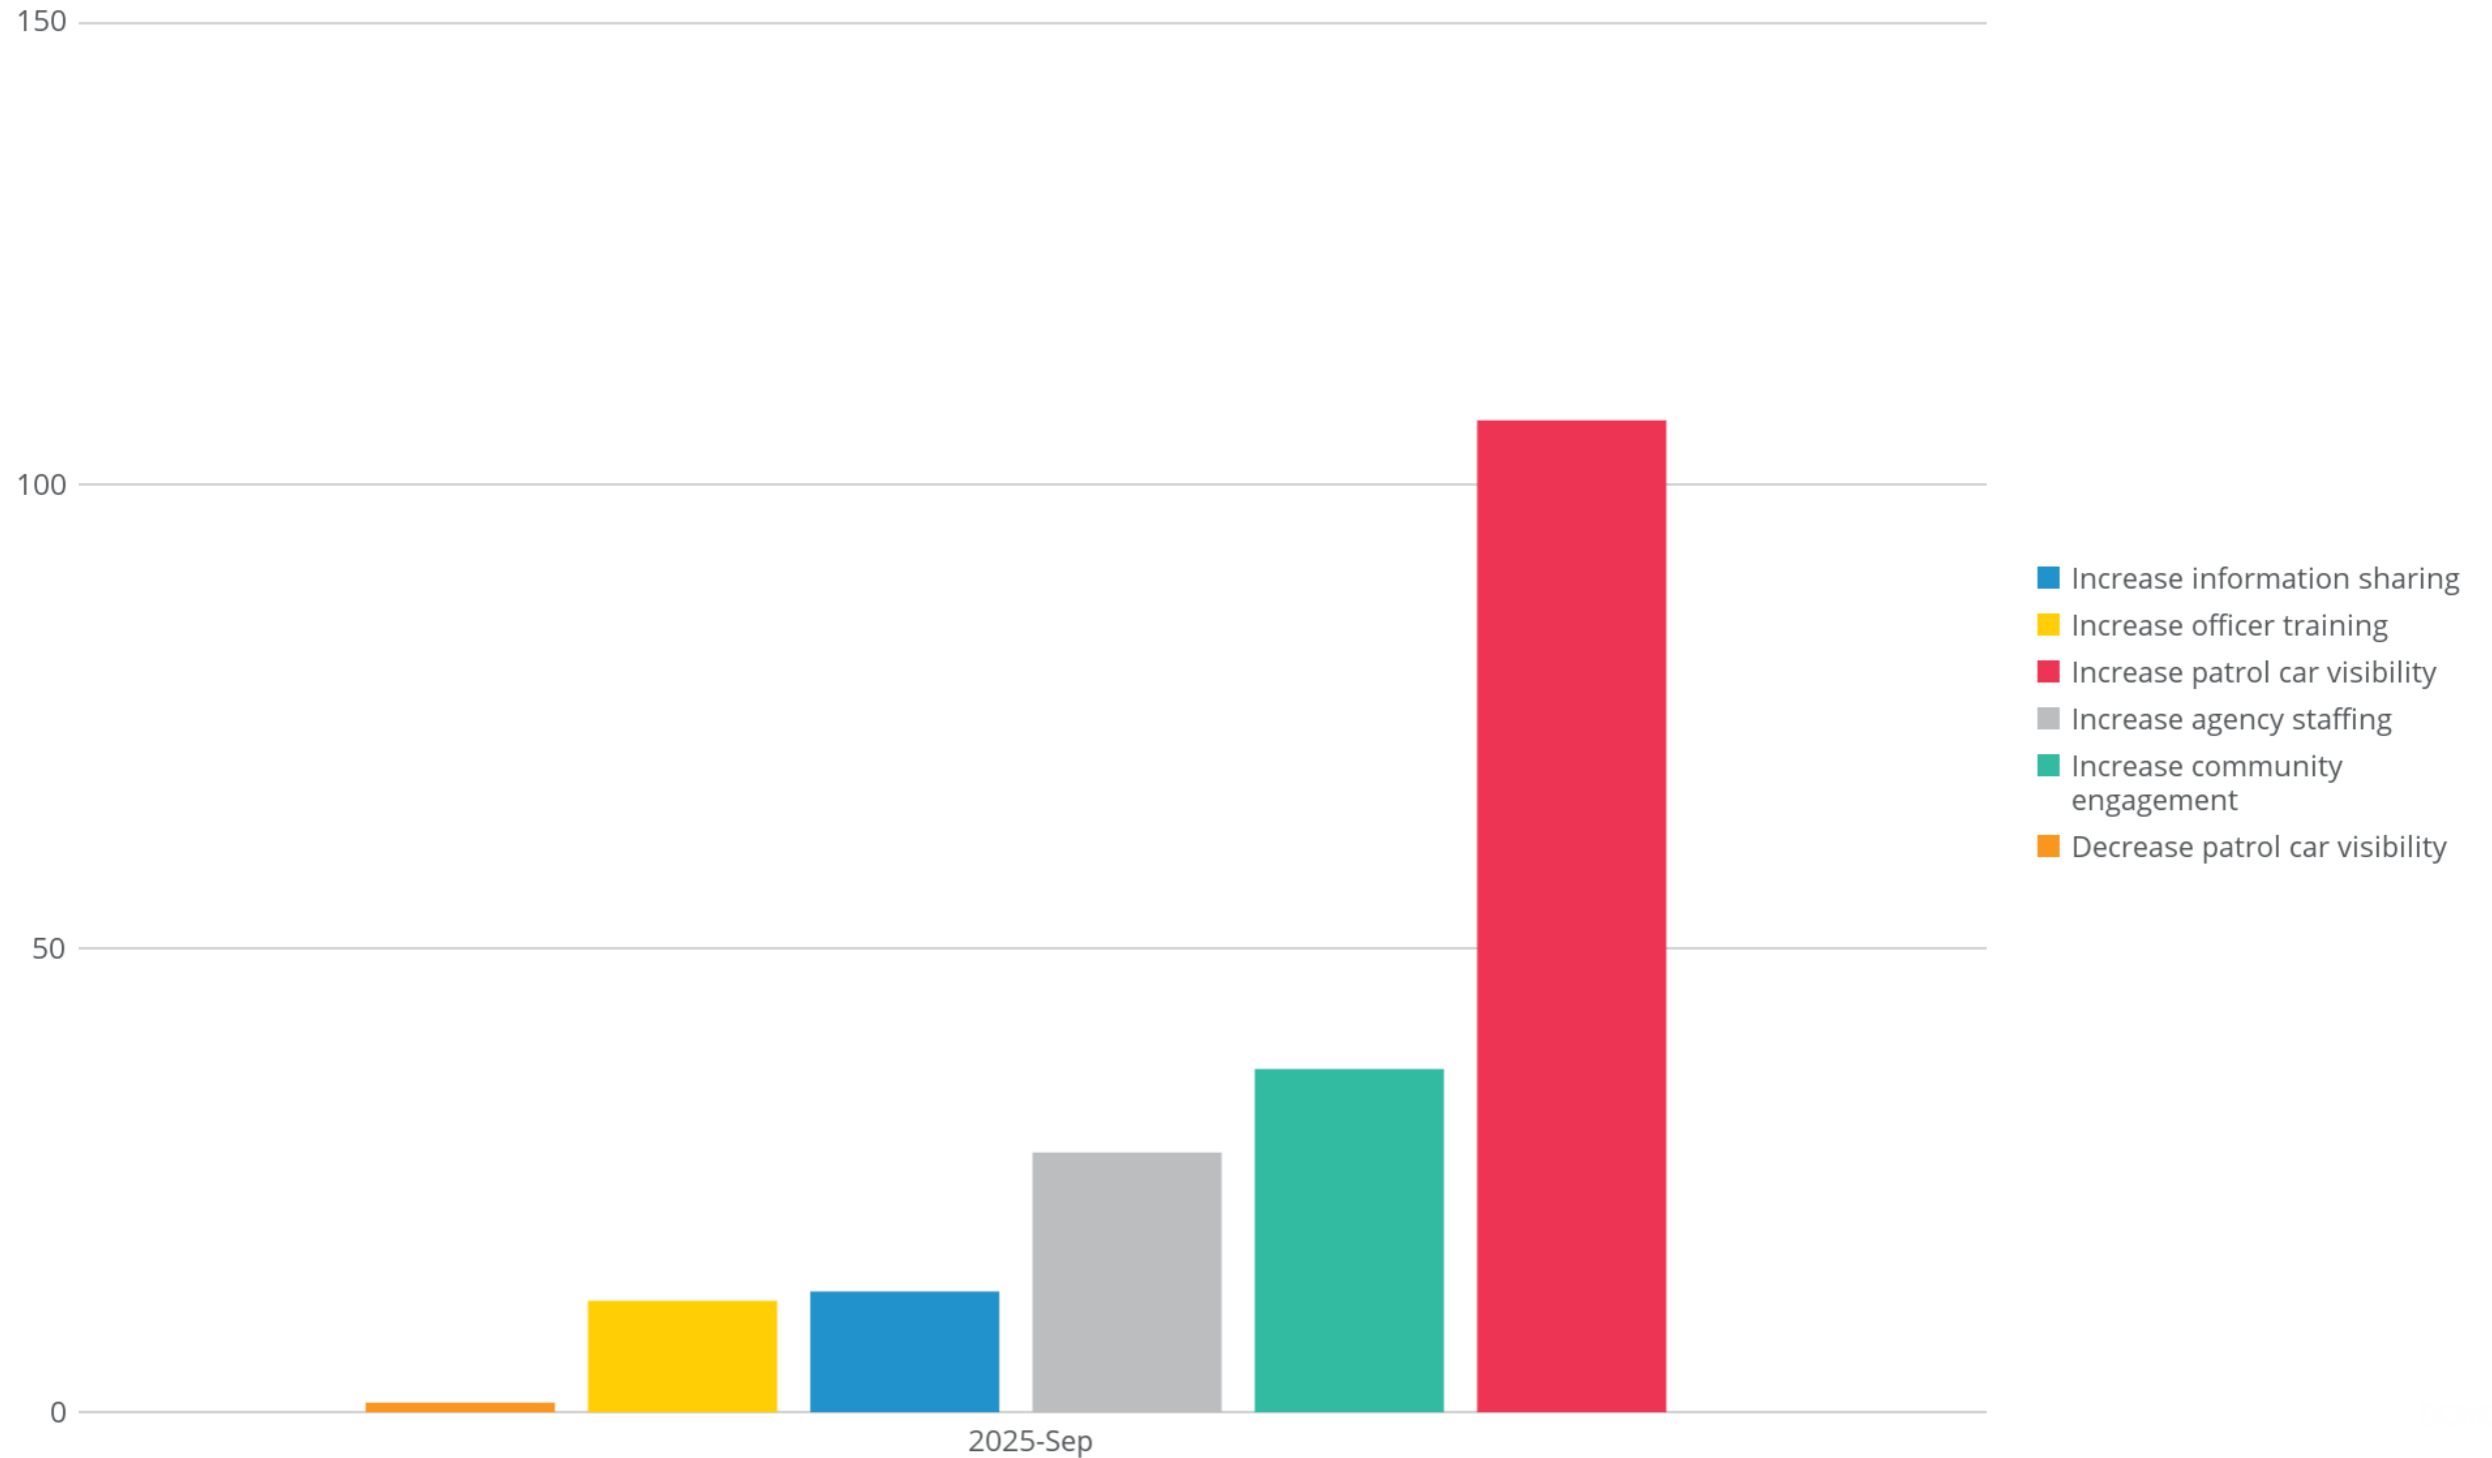

# 320

( Last 30 days vs 60 days ago )

Prior Month 380

↓ -15.79%

# Community Requests

Sep 1, 2025 - Sep 30, 2025, by Month