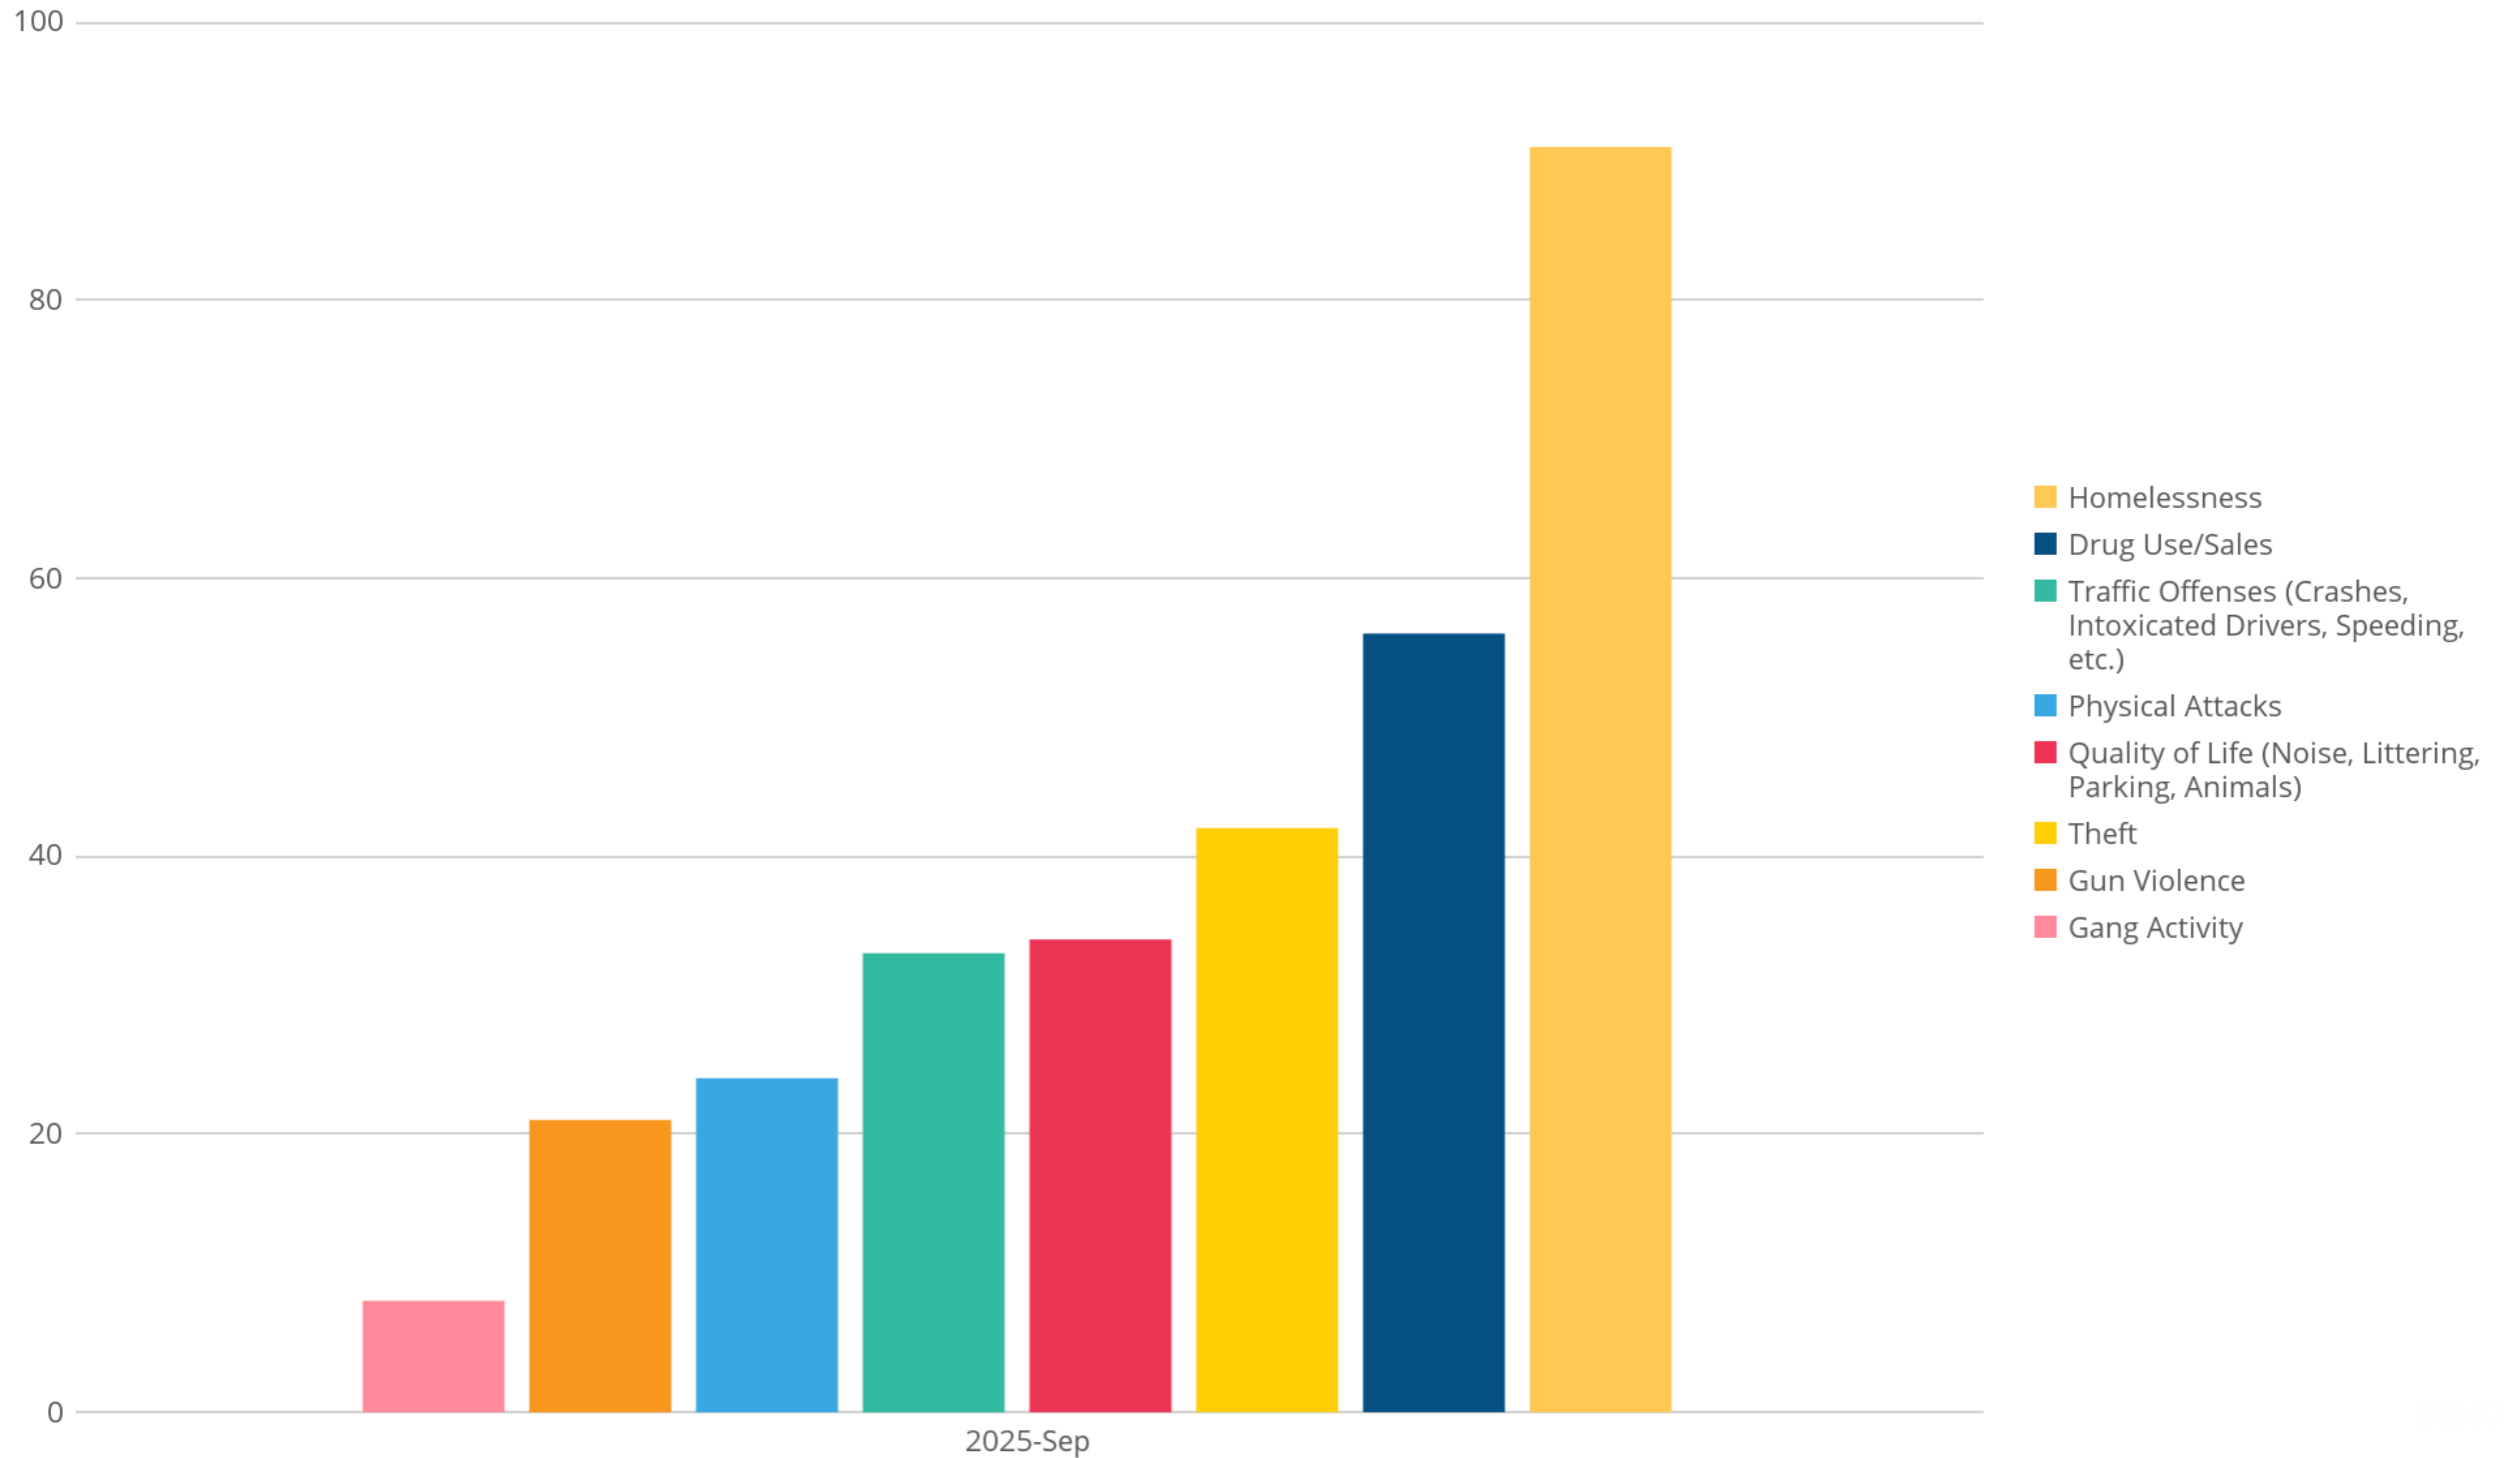

Community Concerns

Sep 1, 2025 - Sep 30, 2025, by Month