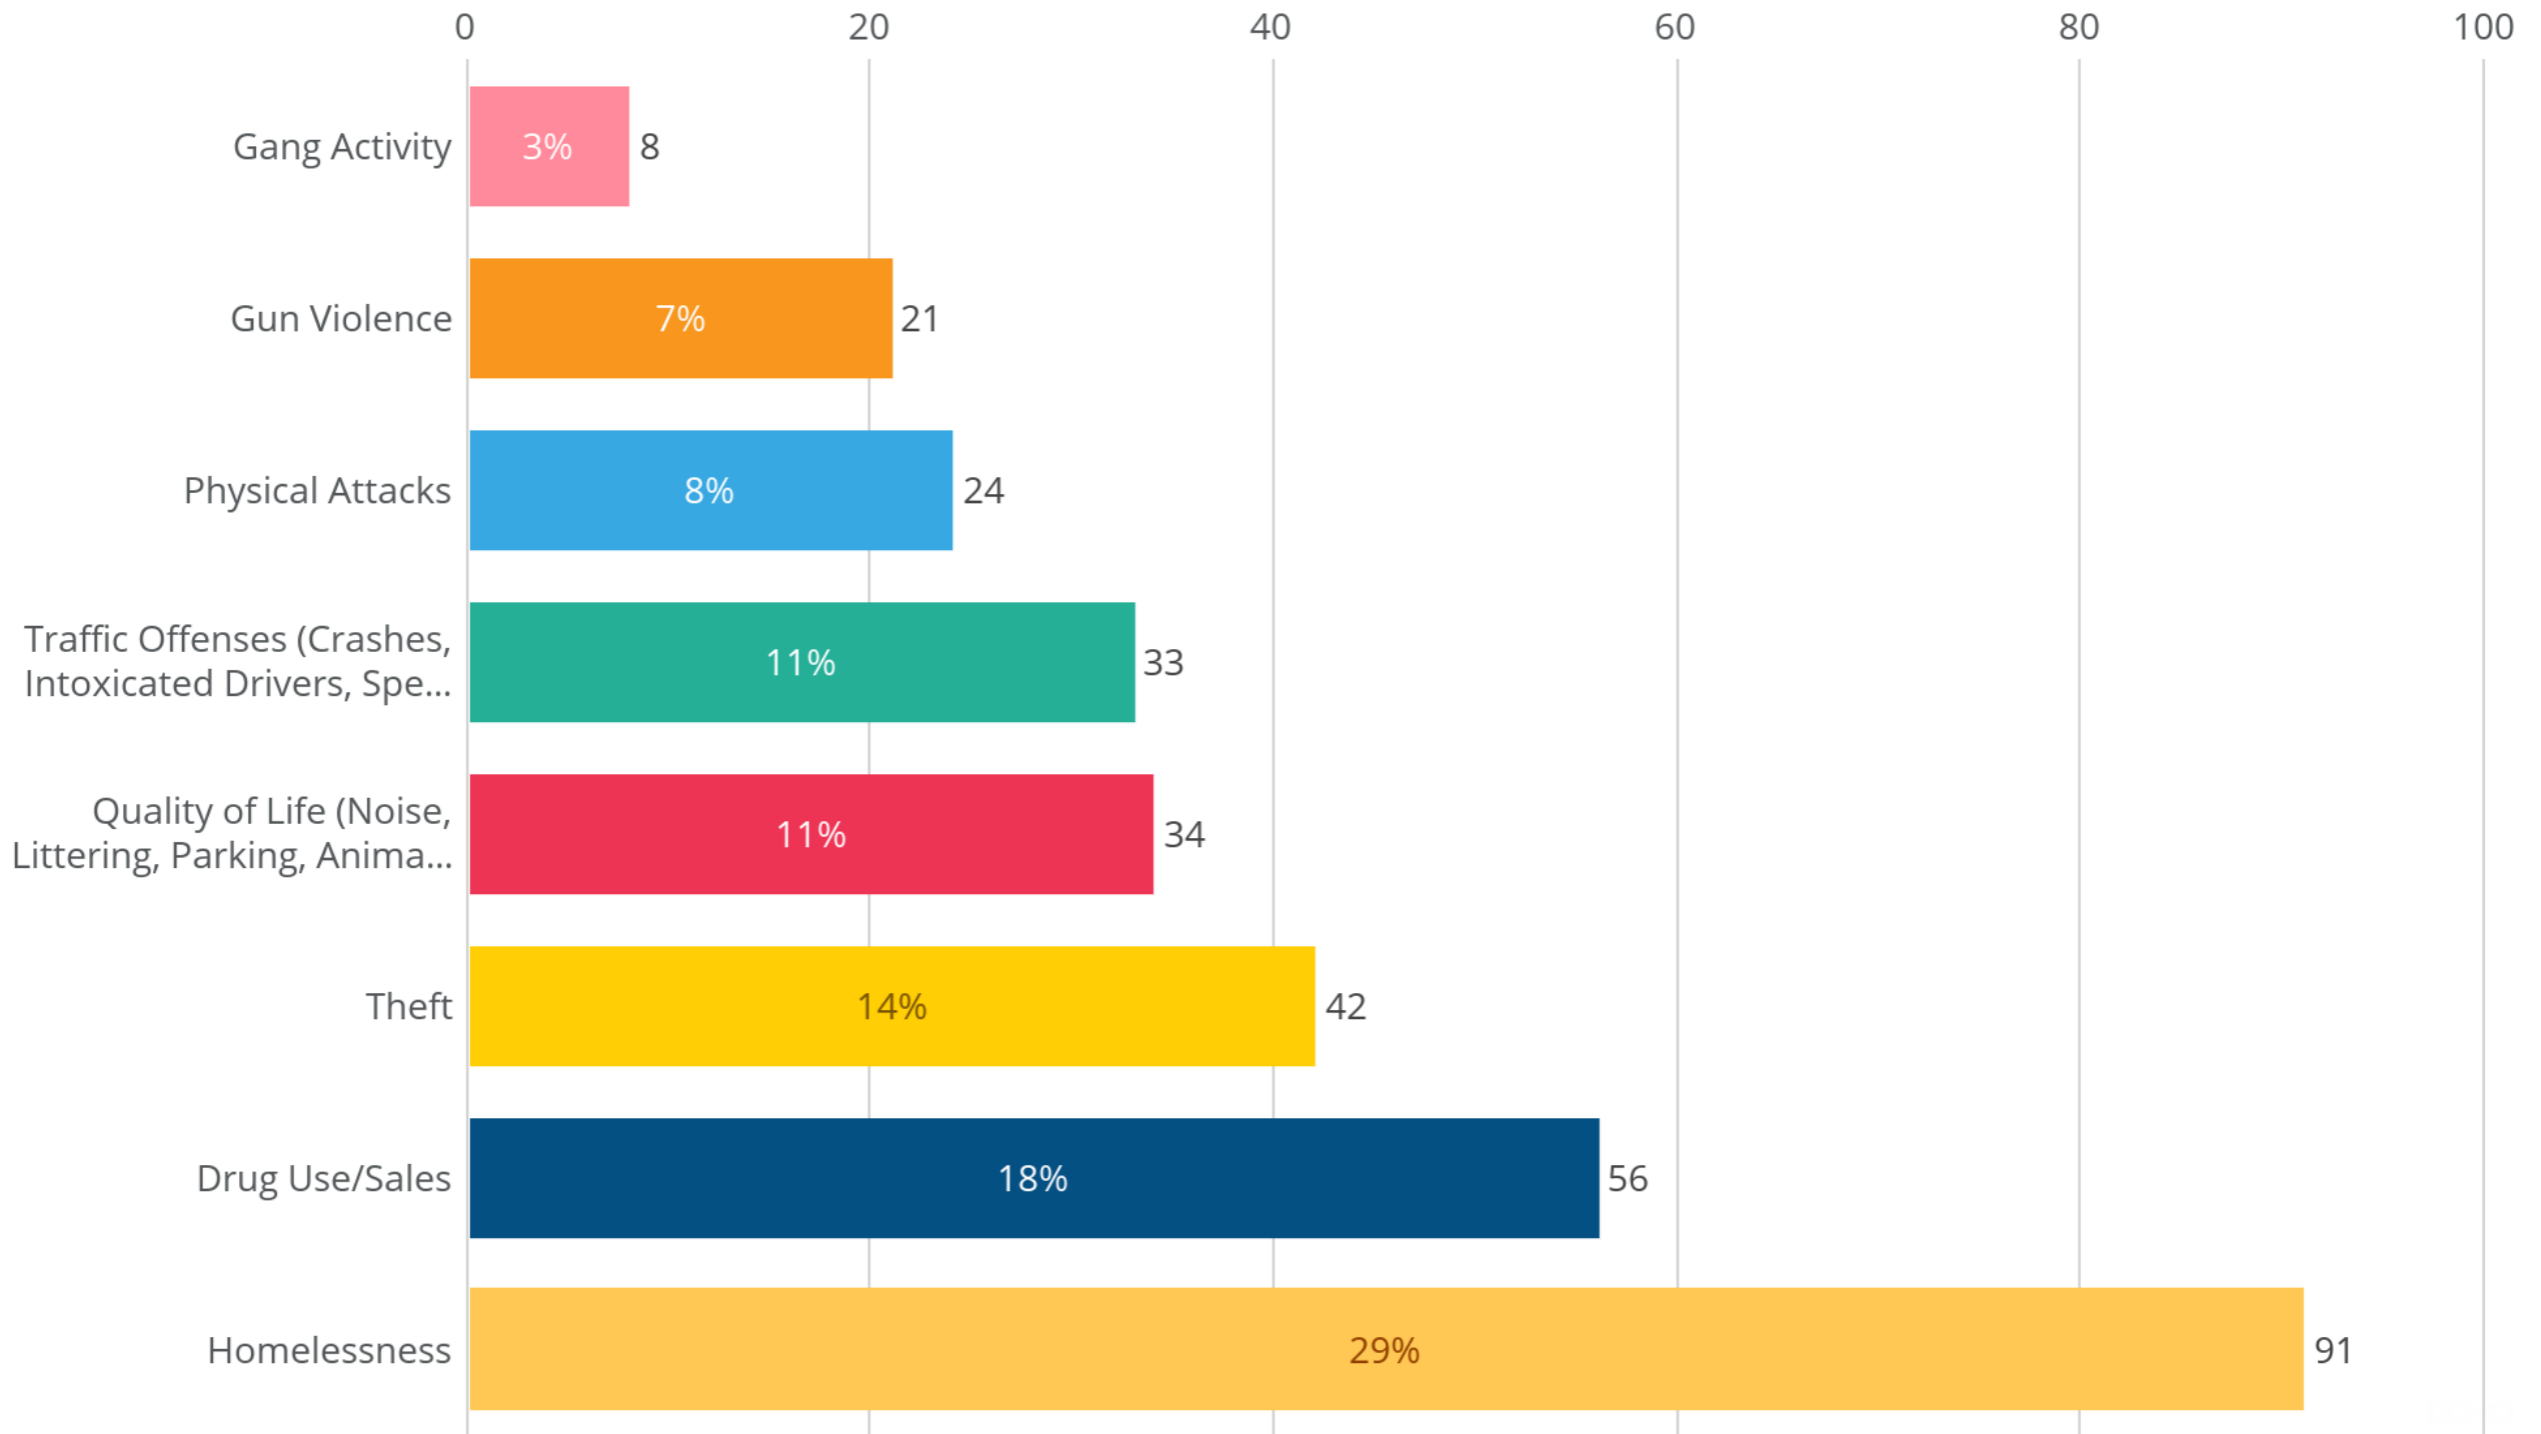

What is your top safety concern in your community?

Sep 1, 2025 - Sep 30, 2025