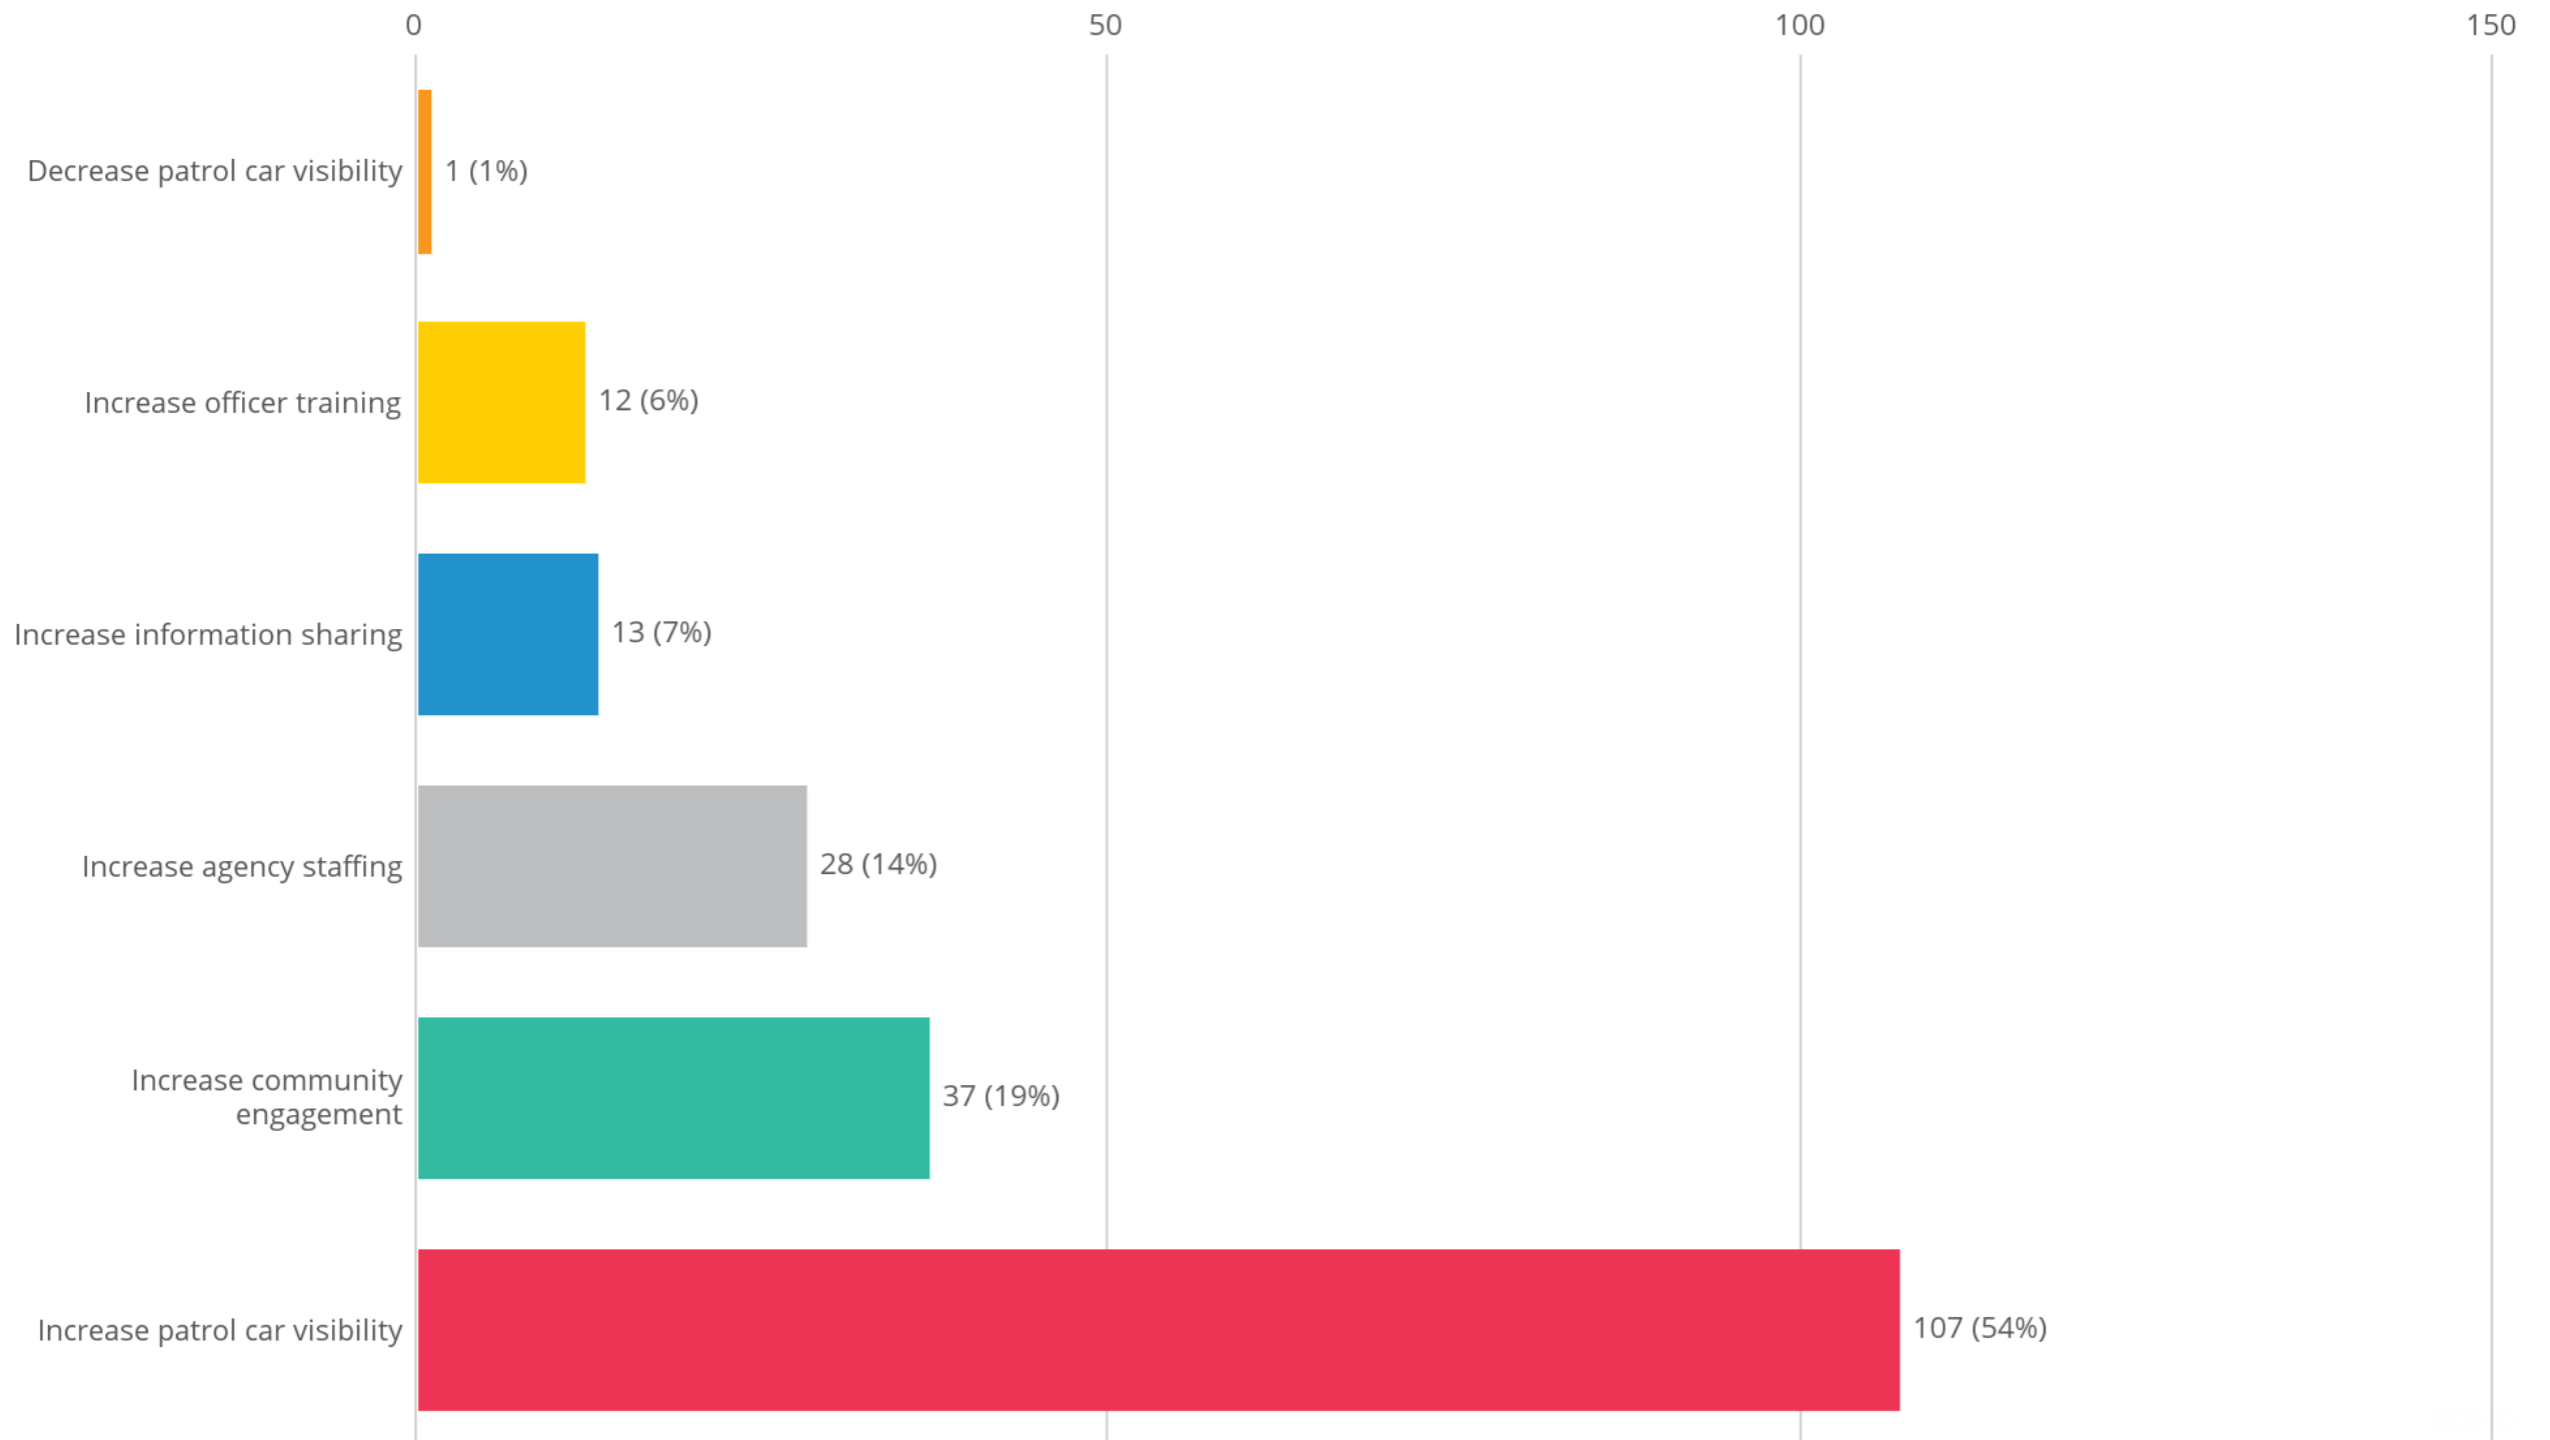

What would you most like Santa Fe PD to do to improve safety in your community?

Sep 1, 2025 - Sep 30, 2025