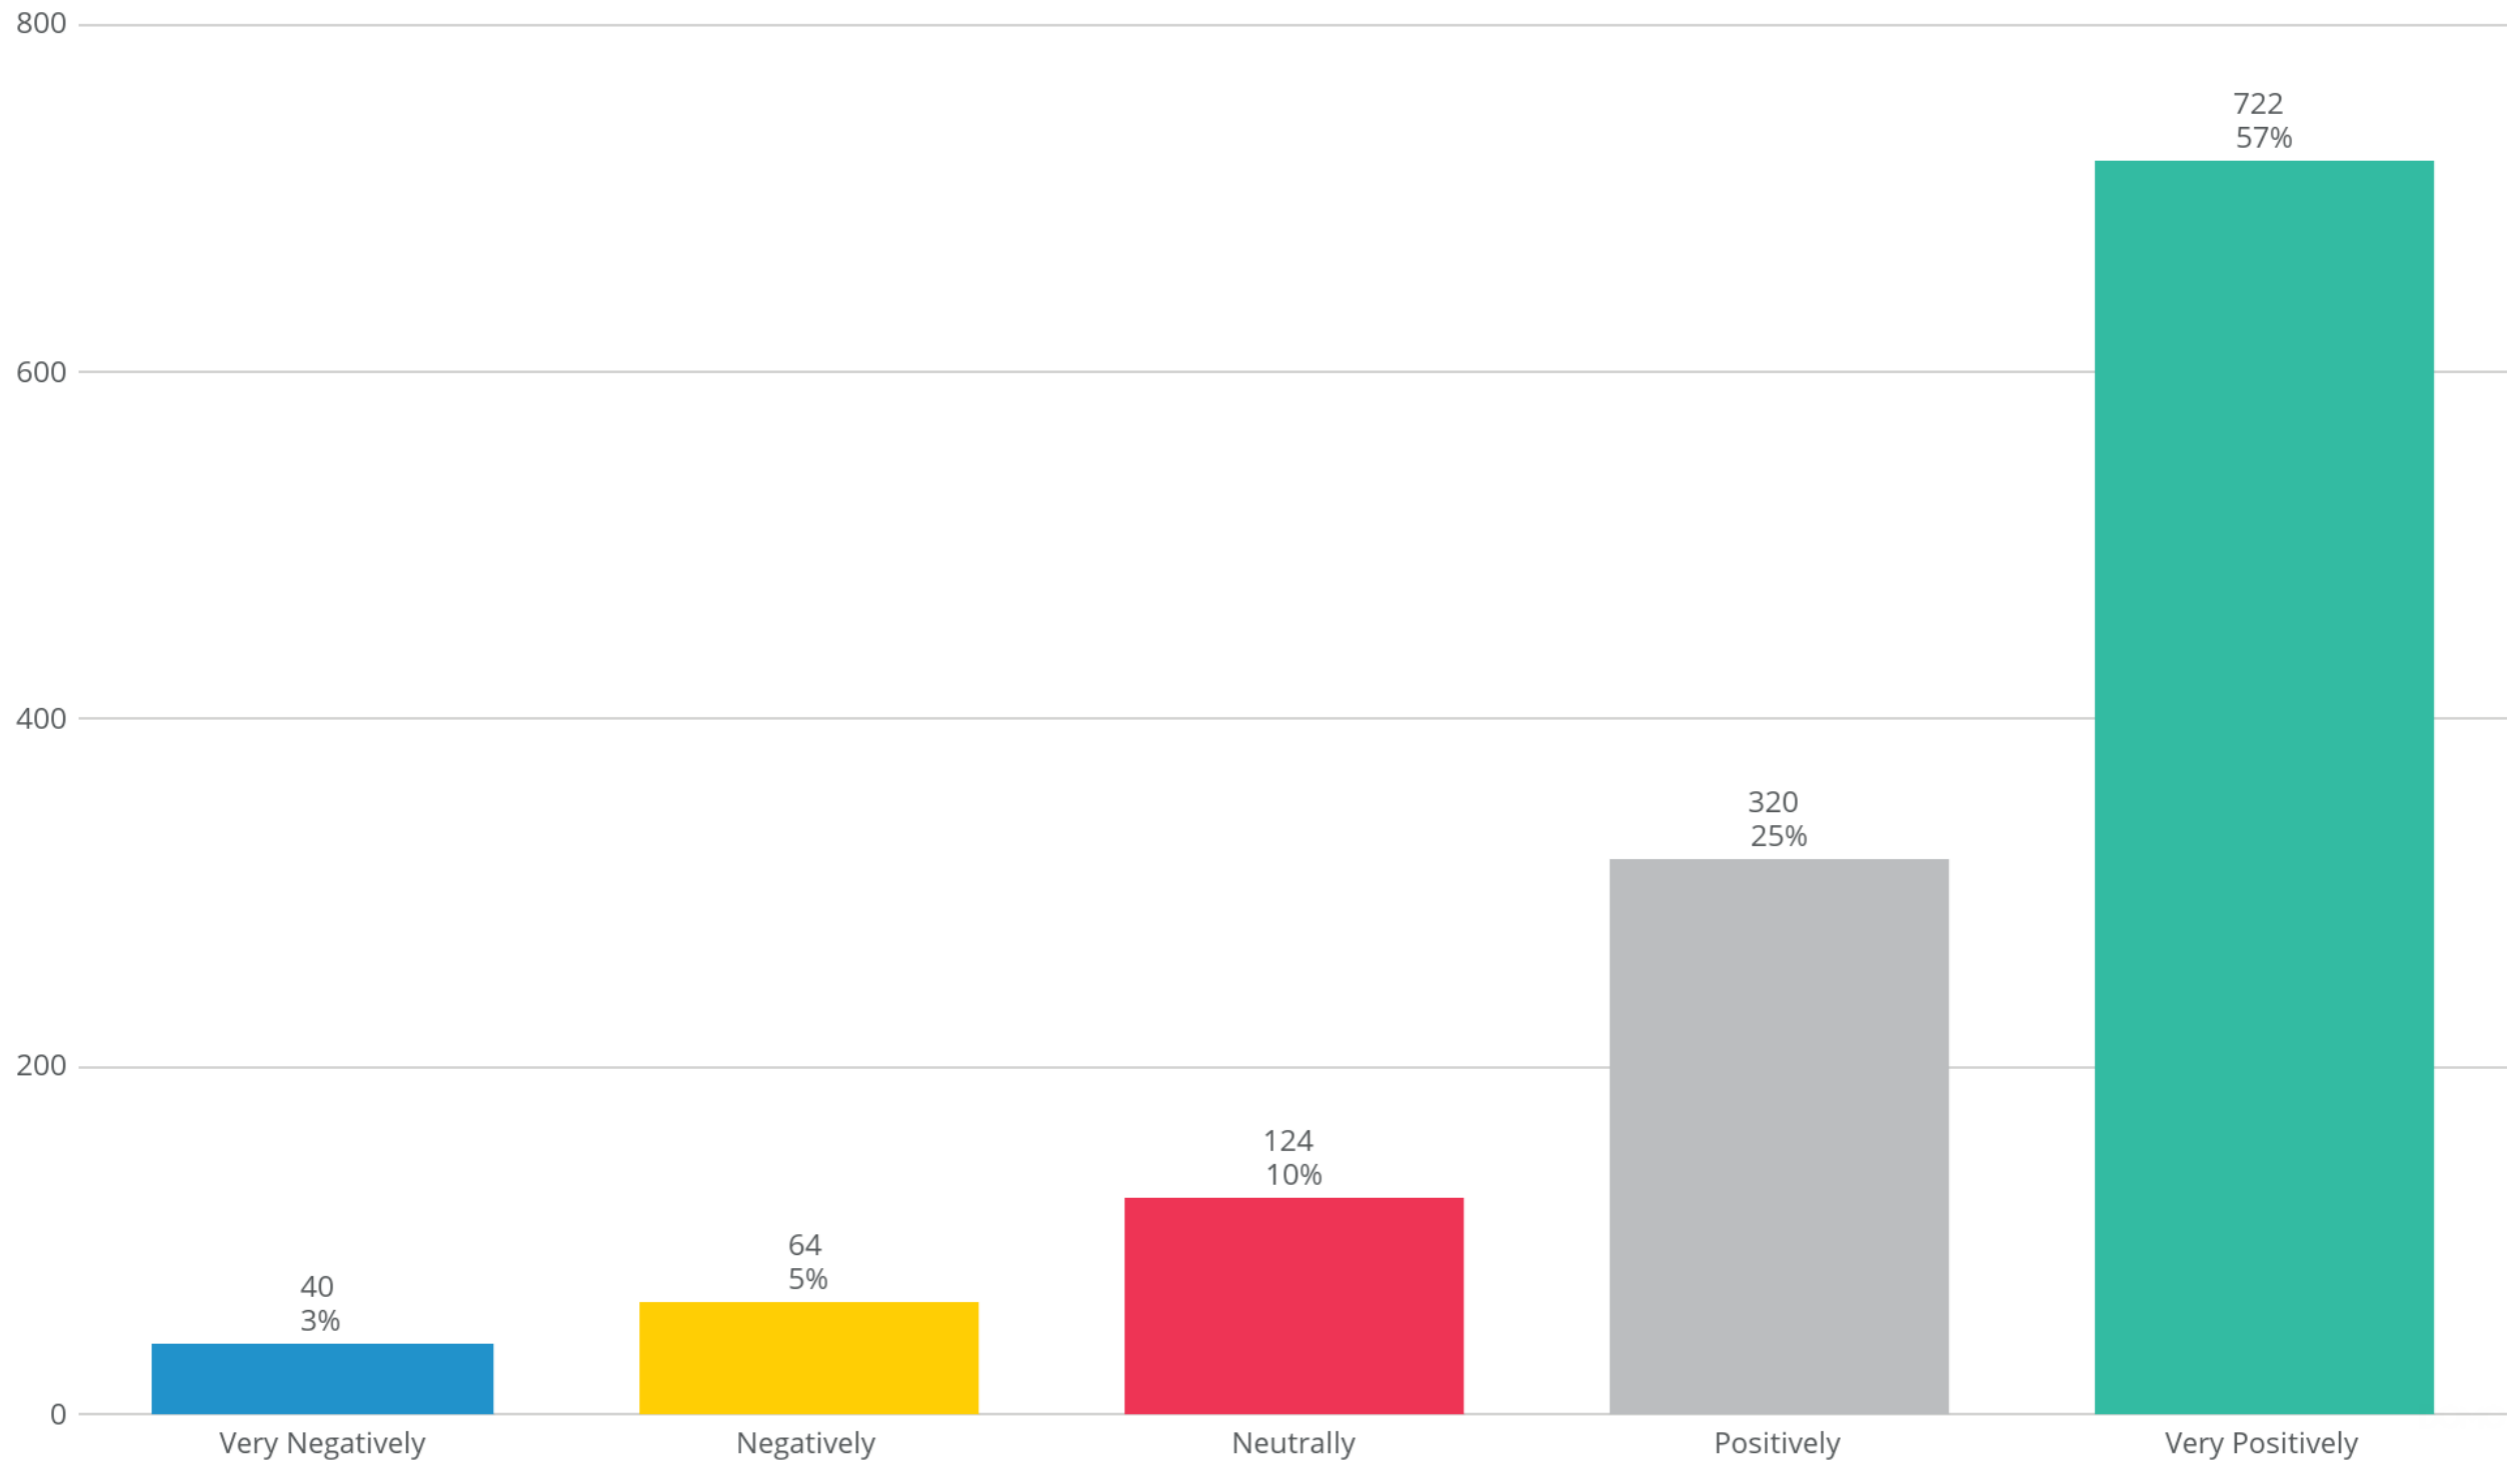

# Based on your interaction, how do you view the Santa Fe Police Department?

Jun 1, 2025 - Sep 30, 2025

September 2025

## Number of Responses