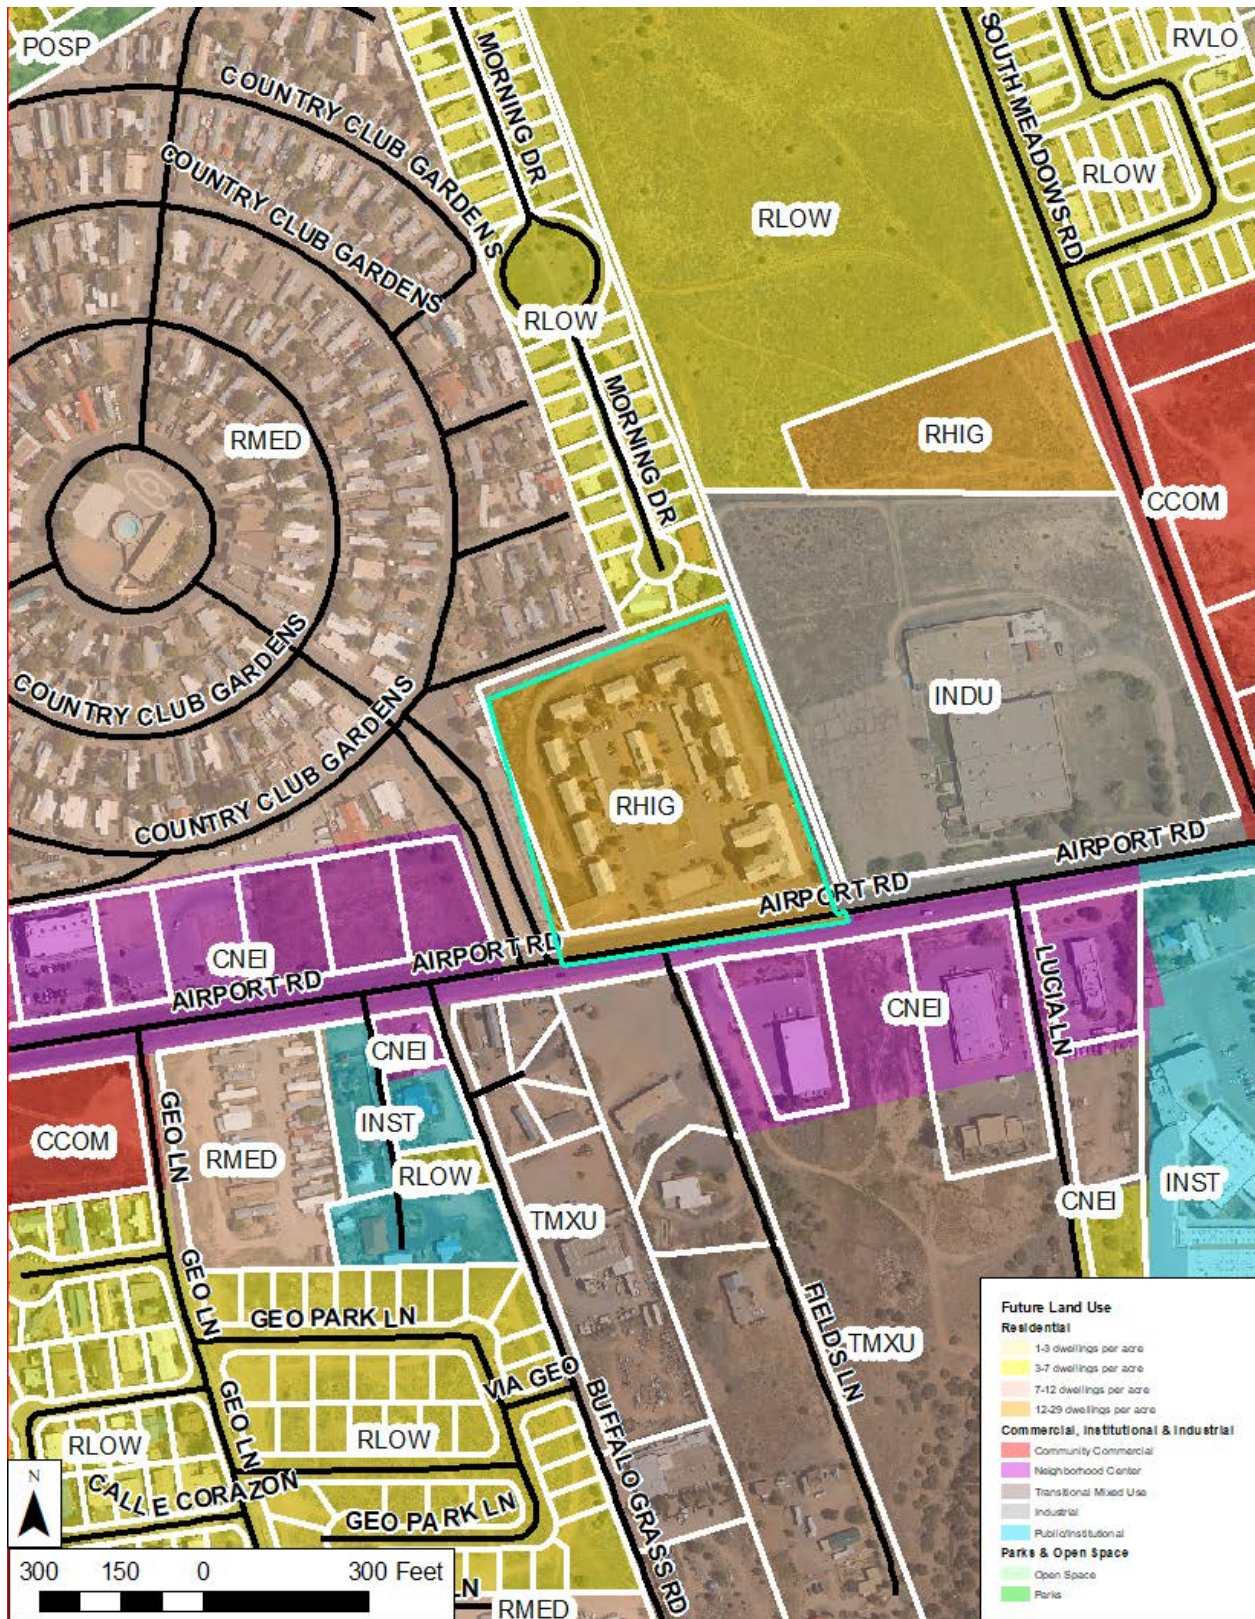

City of Santa Fe, New Mexico

**Case #2025-9707
5999 Airport Rd
Development Plan
Planning Commission
April 3rd, 2025**

Exhibit B

Maps and Photos

- 1. Future Land Use**
- 2. Current Zoning**
- 3. Aerial Photo**
- 4. Street View**
- 5. Birdseye View**

FUTURE LAND USE

CURRENT ZONING

AERIAL PHOTO

STREET VIEW

STREET VIEW

BIRDSEYE (North)