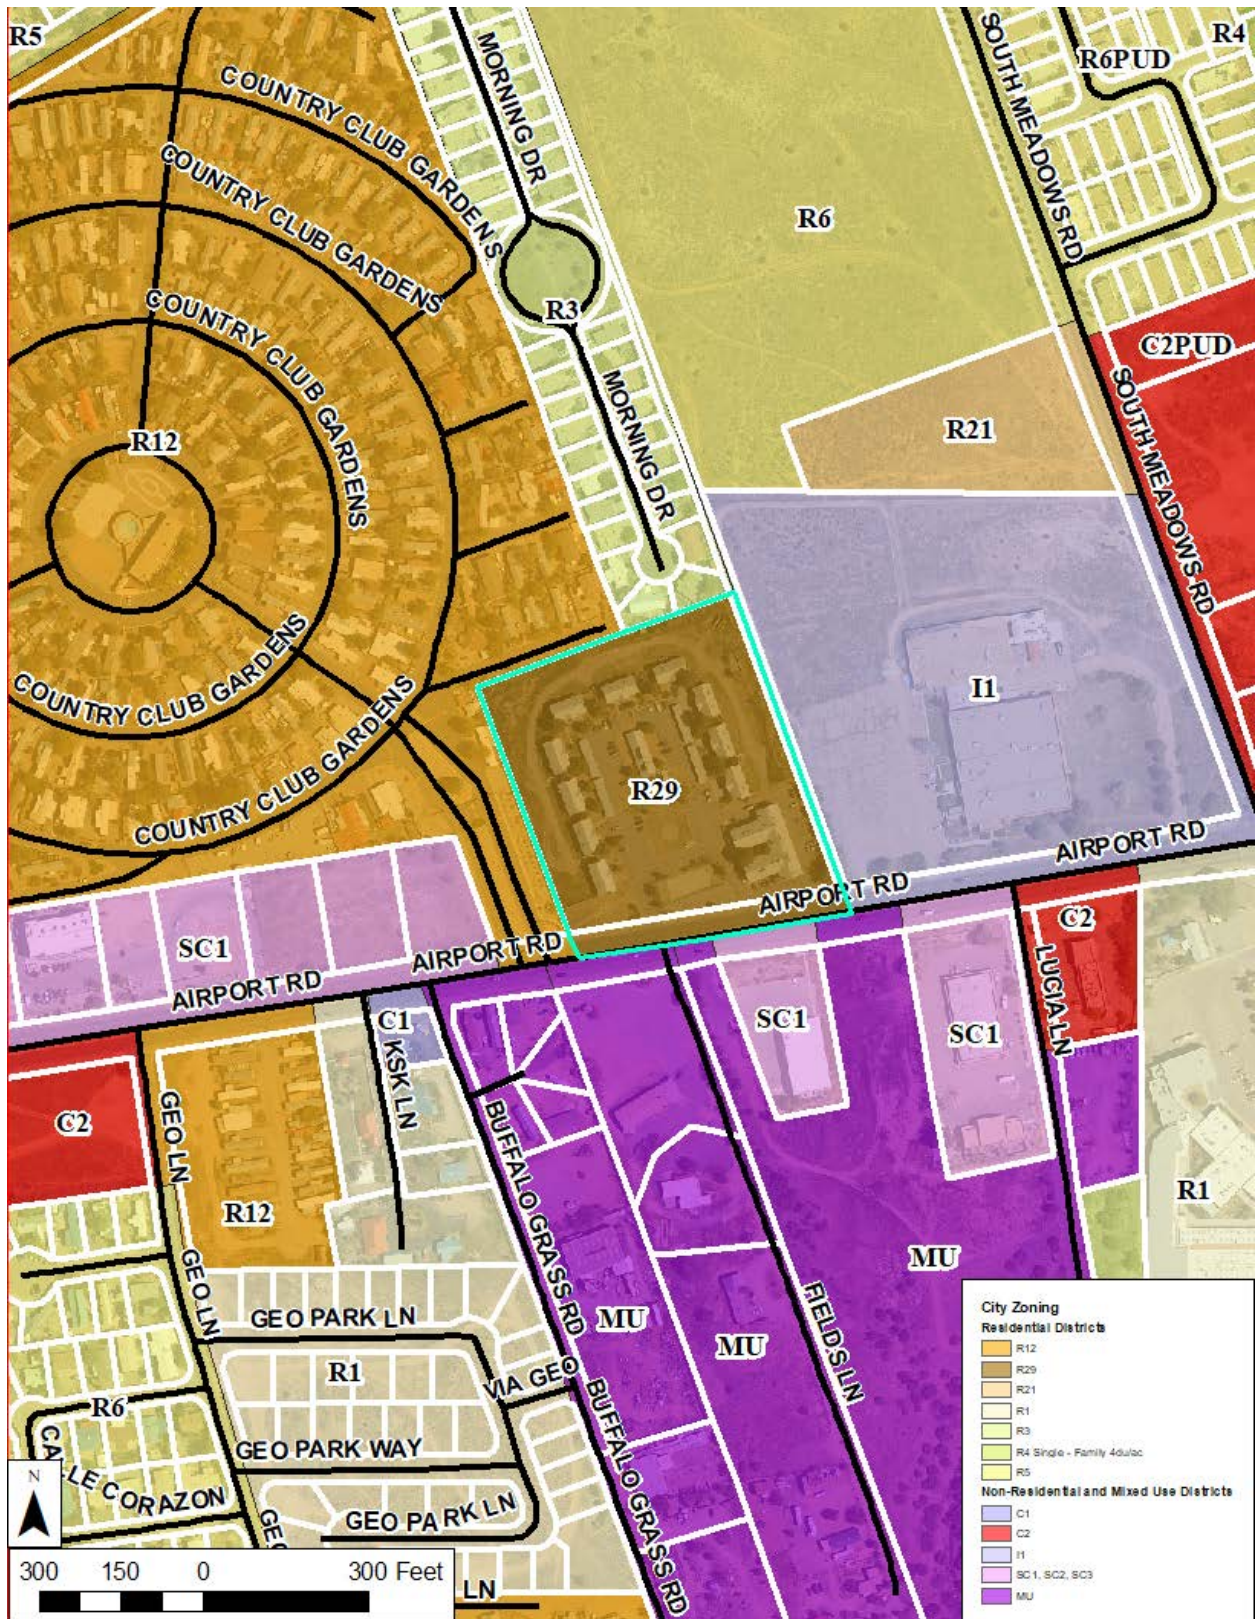

City of Santa Fe, New Mexico

**Case #2025-9707
5999 Airport Rd
Development Plan
Planning Commission
April 3rd, 2025**

Exhibit B

Maps and Photos

- 1. Future Land Use**
- 2. Current Zoning**
- 3. Aerial Photo**
- 4. Street View**
- 5. Birdseye View**

FUTURE LAND USE

CURRENT ZONING

AERIAL PHOTO

STREET VIEW

STREET VIEW

BIRDSEYE (North)