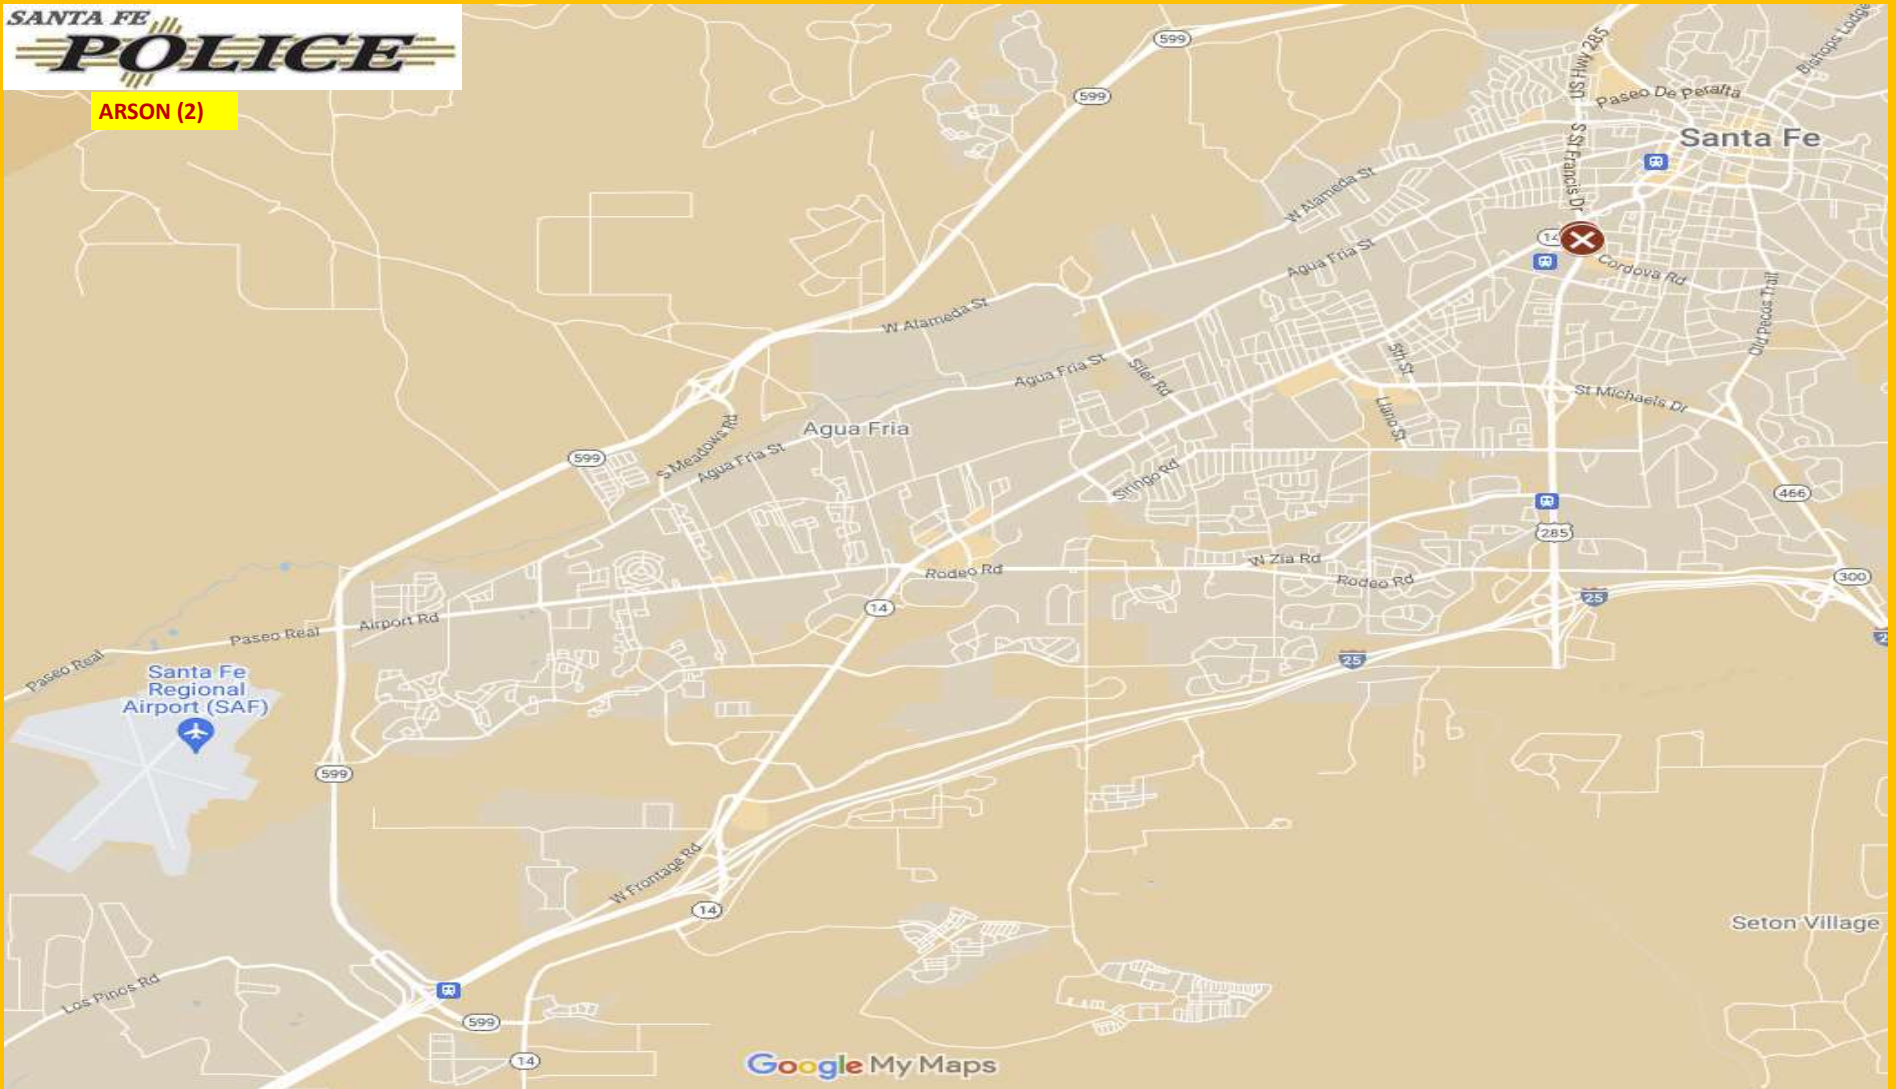

HOMICIDE (0)

SFPD CRIME MAPPING: OCTOBER 2024

<https://www.google.com/maps/d/edit?mid=148ORvvXSRVC-eo4OLa6uyV5z35MbTOo&usp=sharing>

ARSON (2)

Google My Maps

SFPD CRIME MAPPING: OCTOBER 2024

https://www.google.com/maps/d/edit?mid=1nKSzdxh55_jERB_Wr7i1XwFAa_OoL14&usp=sharing

ROBBERY (9)

Google My Maps

SFPD CRIME MAPPING: OCTOBER 2024

ASSAULT OFFENSES (159)

SFPD CRIME MAPPING: OCTOBER 2024

https://www.google.com/maps/d/edit?mid=14InMJBdRmicnPr1PUhGcE843_0Gkllc&usp=sharing

BURGLARY (94)

SFPD CRIME MAPPING: OCTOBER 2024

<https://www.google.com/maps/d/edit?mid=1rik0EIkP4bOPKn5swfgTR1fzFhygE8&usp=sharing>

MOTOR VEHICLE THEFT (59)

SFPD CRIME MAPPING: OCTOBER 2024

<https://www.google.com/maps/d/edit?mid=1rRfvY2-lQtM4X0zKJWwOxlfXzXzTjVM&usp=sharing>

THEFT FROM A MOTOR VEHICLE (97)

SFPD CRIME MAPPING: OCTOBER 2024

<https://www.google.com/maps/d/edit?mid=1lkMsYCVcnaHnLisGukEcLLPpL4ztXQ&usp=sharing>

LARCENY (233)