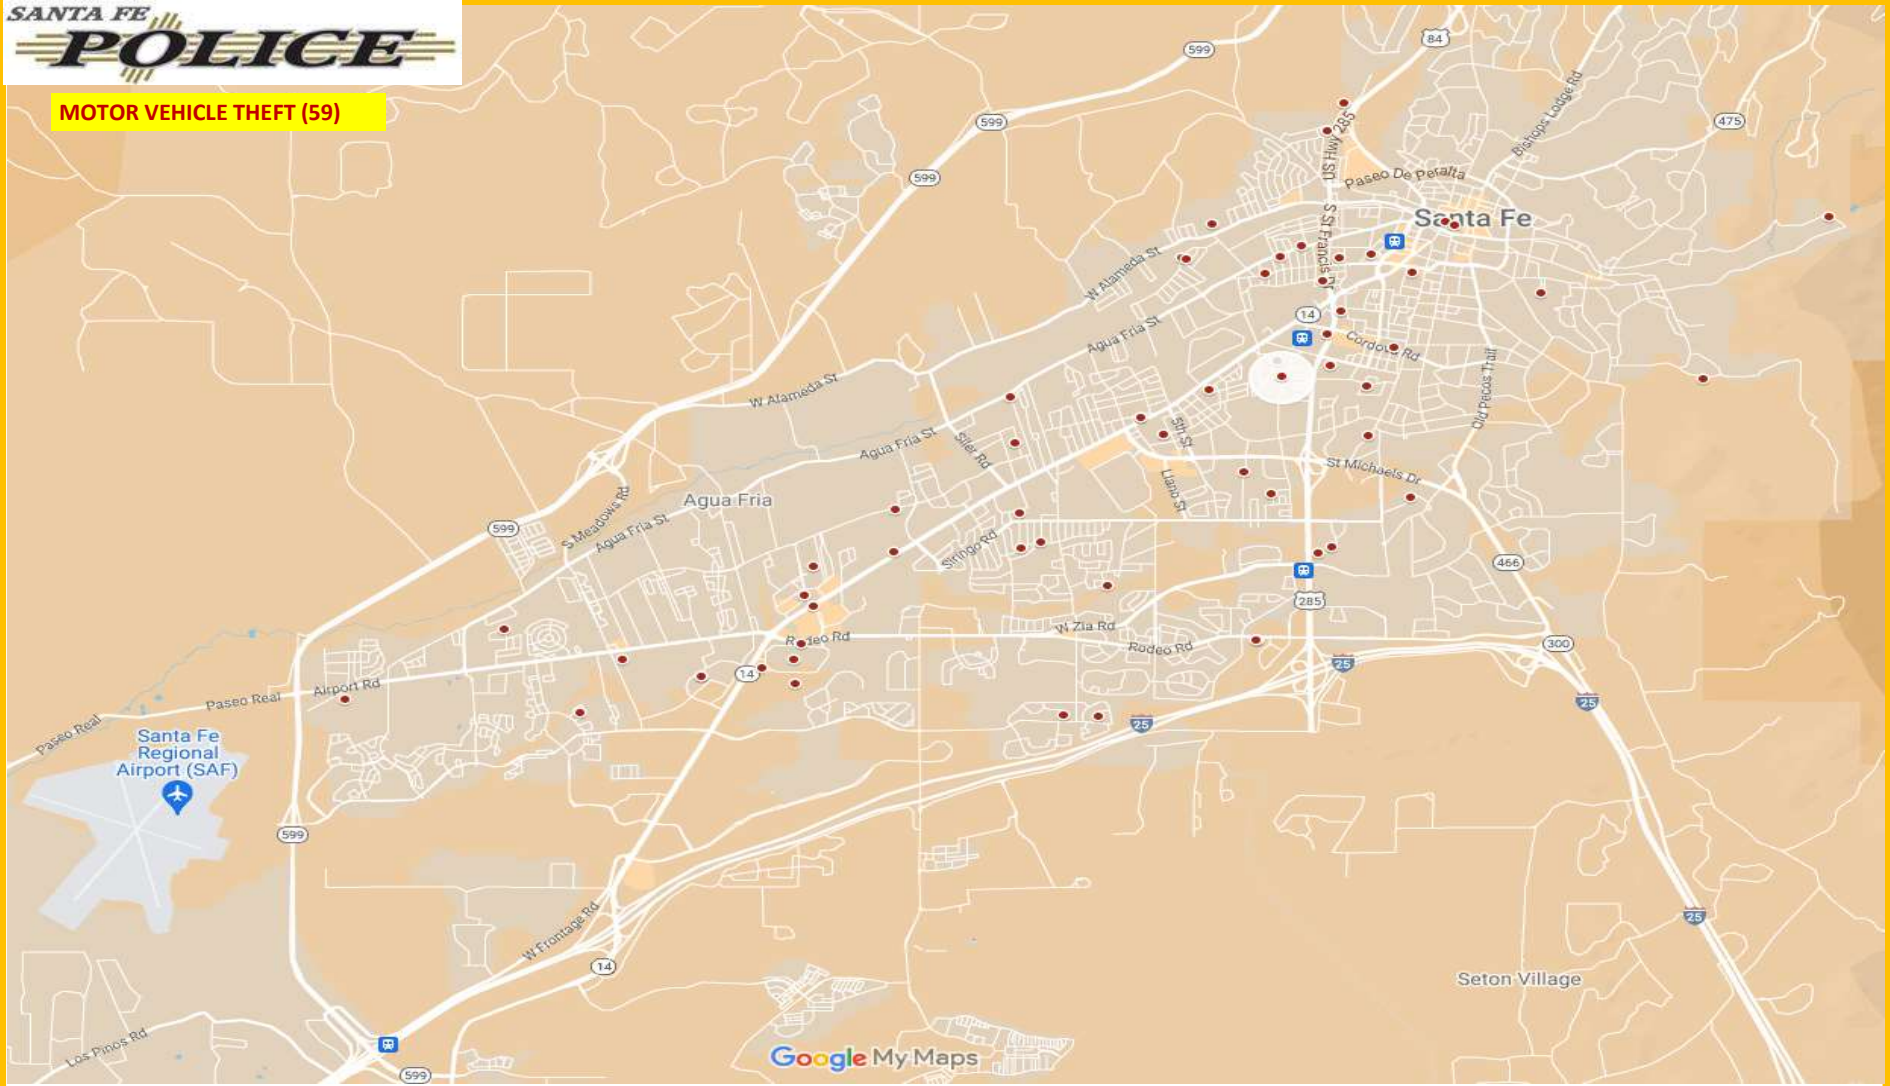

HOMICIDE (0)

SFPD CRIME MAPPING: OCTOBER 2024

<https://www.google.com/maps/d/edit?mid=148ORvvXSRVC-eo4OLa6uyV5z35MbTOo&usp=sharing>

ARSON (2)

Google My Maps

SFPD CRIME MAPPING: OCTOBER 2024

https://www.google.com/maps/d/edit?mid=1nKSzdxh55_jERB_Wr7i1XwFAa_OoL14&usp=sharing

ROBBERY (9)

Google My Maps

SFPD CRIME MAPPING: OCTOBER 2024

ASSAULT OFFENSES (159)

SFPD CRIME MAPPING: OCTOBER 2024

https://www.google.com/maps/d/edit?mid=14InMJBdRmicnPr1PUhGcE843_0Gkllc&usp=sharing

BURGLARY (94)

SFPD CRIME MAPPING: OCTOBER 2024

<https://www.google.com/maps/d/edit?mid=1rik0EIkP4bOPKn5swfgTR1fzFhygE8&usp=sharing>

MOTOR VEHICLE THEFT (59)

SFPD CRIME MAPPING: OCTOBER 2024

<https://www.google.com/maps/d/edit?mid=1rRfvY2-lQtM4X0zKJWwOxlfXzXzTjVM&usp=sharing>

THEFT FROM A MOTOR VEHICLE (97)

SFPD CRIME MAPPING: OCTOBER 2024

<https://www.google.com/maps/d/edit?mid=1lkMsYCVcnaHnLisGukEcLLPpL4ztXQ&usp=sharing>

LARCENY (233)