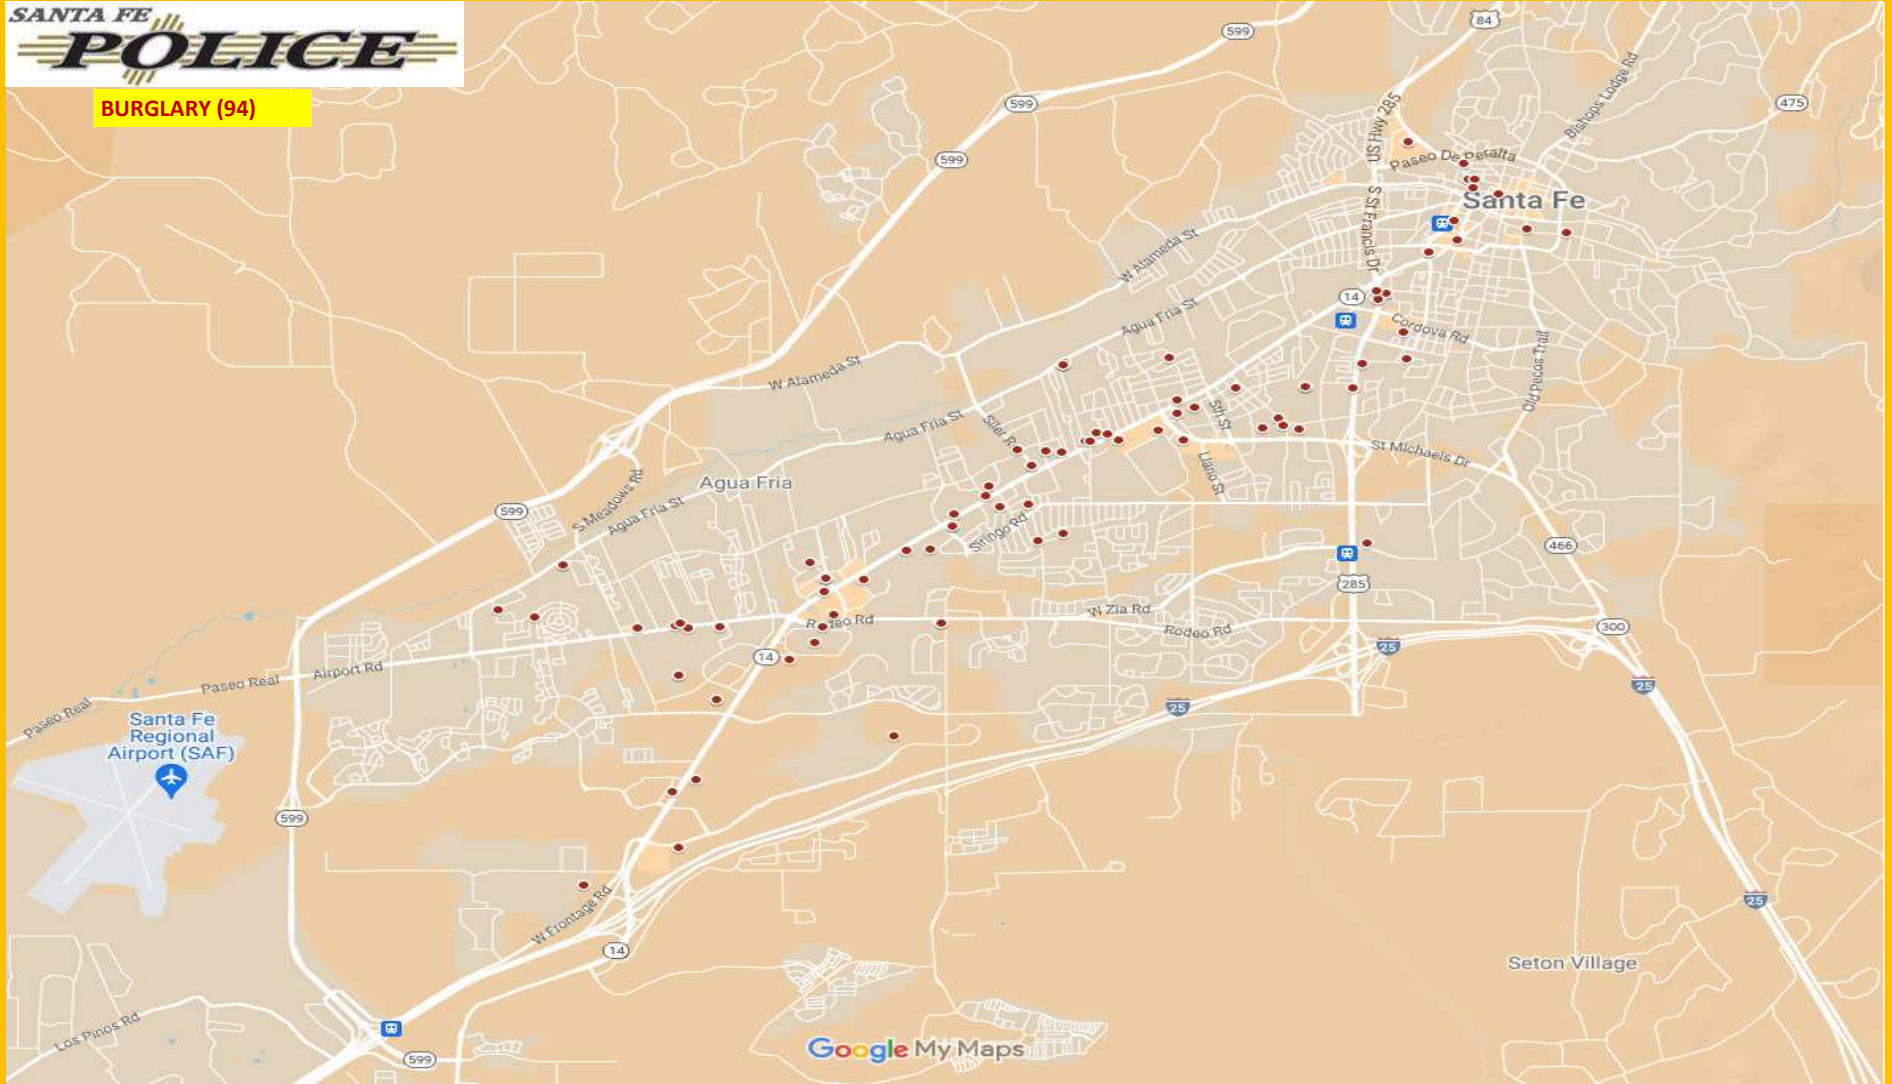

HOMICIDE (0)

SFPD CRIME MAPPING: OCTOBER 2024

<https://www.google.com/maps/d/edit?mid=148ORvvXSRVC-eo4OLa6uyV5z35MbTOo&usp=sharing>

ARSON (2)

Google My Maps

SFPD CRIME MAPPING: OCTOBER 2024

https://www.google.com/maps/d/edit?mid=1nKSzdxh55_jERB_Wr7i1XwFAa_OoL14&usp=sharing

ROBBERY (9)

Google My Maps

SFPD CRIME MAPPING: OCTOBER 2024

ASSAULT OFFENSES (159)

SFPD CRIME MAPPING: OCTOBER 2024

https://www.google.com/maps/d/edit?mid=14InMJBdRmicnPr1PUhGcE843_0Gkllc&usp=sharing

BURGLARY (94)

SFPD CRIME MAPPING: OCTOBER 2024

<https://www.google.com/maps/d/edit?mid=1rik0EIkP4bOPKn5swfgTR1fzFhygE8&usp=sharing>

MOTOR VEHICLE THEFT (59)

SFPD CRIME MAPPING: OCTOBER 2024

<https://www.google.com/maps/d/edit?mid=1rRfvY2-lQtM4X0zKJWwOxlfXzXzTjVM&usp=sharing>

THEFT FROM A MOTOR VEHICLE (97)

SFPD CRIME MAPPING: OCTOBER 2024

<https://www.google.com/maps/d/edit?mid=1lkMsYCVcnaHnLisGukEcLLPpL4ztXQ&usp=sharing>

LARCENY (233)