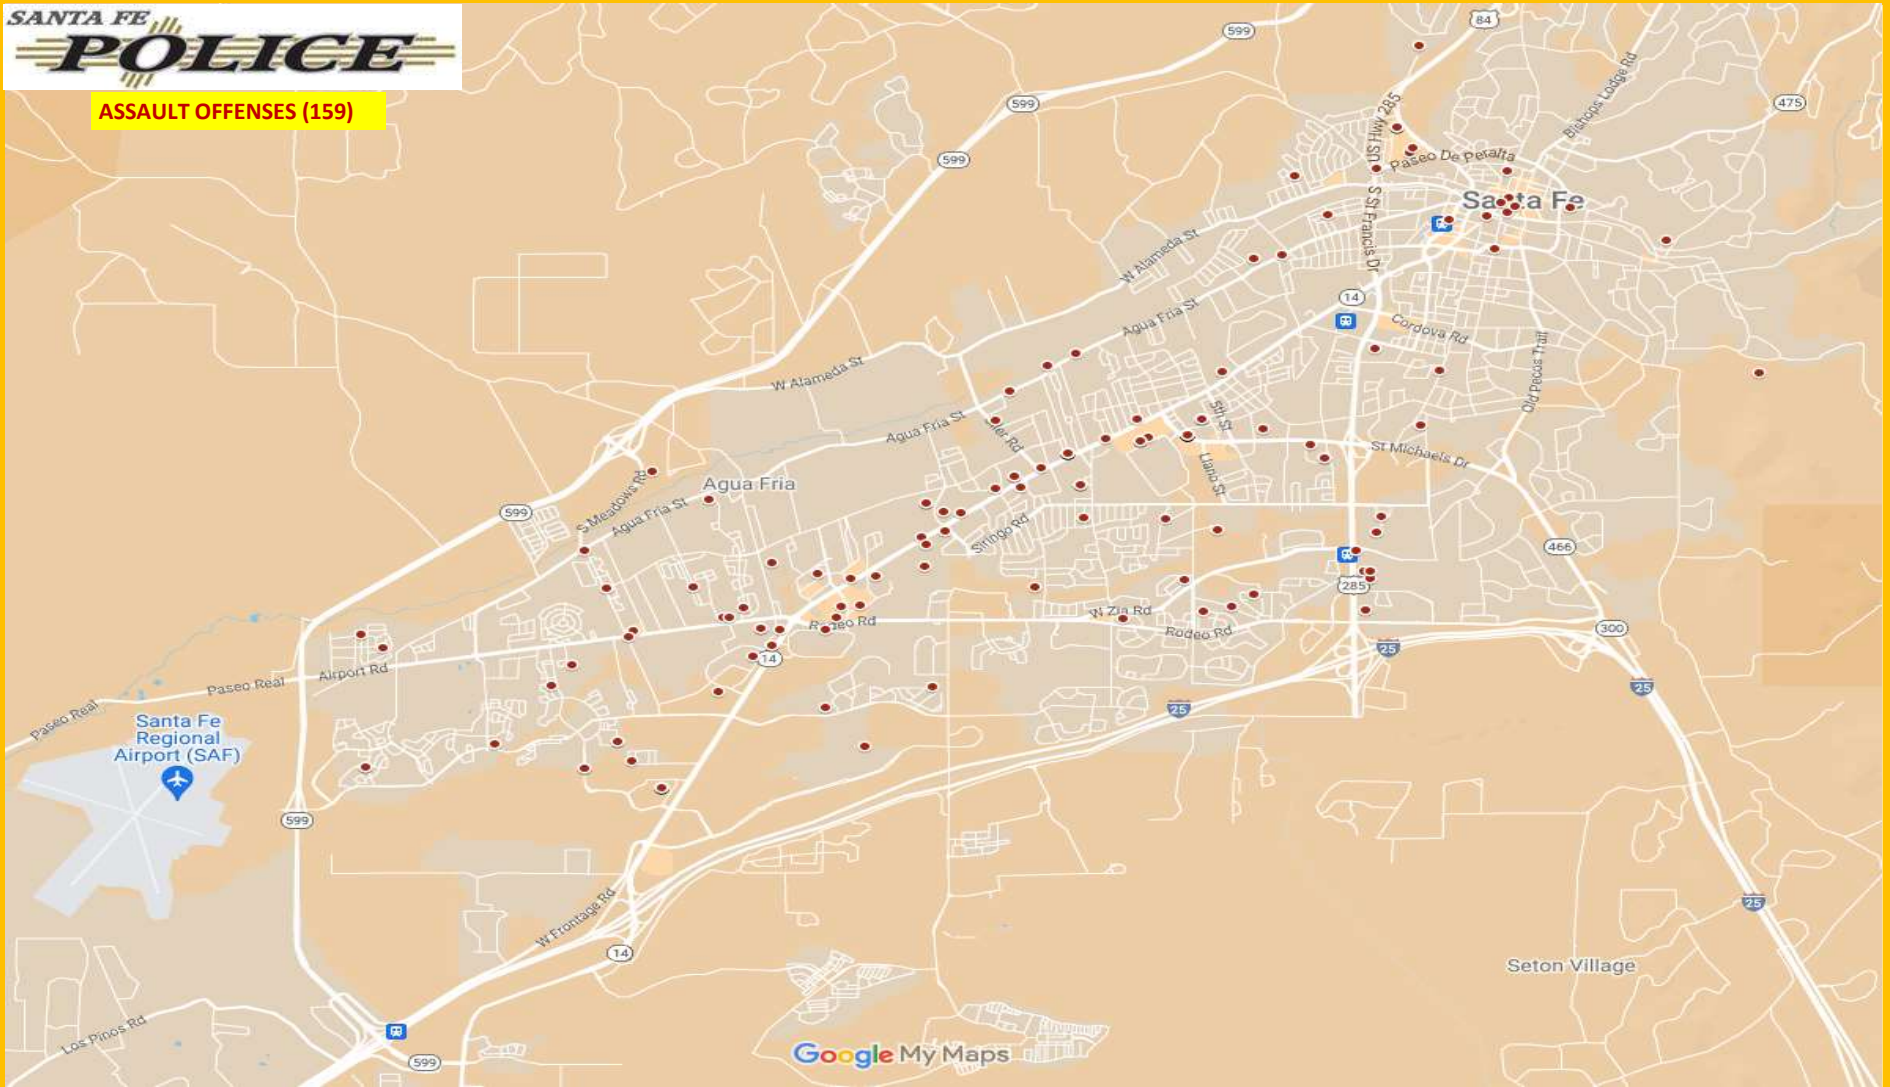

HOMICIDE (0)

SFPD CRIME MAPPING: OCTOBER 2024

<https://www.google.com/maps/d/edit?mid=148ORvvXSRVC-eo4OLa6uyV5z35MbTOo&usp=sharing>

ARSON (2)

Google My Maps

SFPD CRIME MAPPING: OCTOBER 2024

https://www.google.com/maps/d/edit?mid=1nKSzdxh55_jERB_Wr7i1XwFAa_OoL14&usp=sharing

ROBBERY (9)

Google My Maps

SFPD CRIME MAPPING: OCTOBER 2024

ASSAULT OFFENSES (159)

SFPD CRIME MAPPING: OCTOBER 2024

https://www.google.com/maps/d/edit?mid=14InMJBdRmicnPr1PUhGcE843_0Gkllc&usp=sharing

BURGLARY (94)

SFPD CRIME MAPPING: OCTOBER 2024

<https://www.google.com/maps/d/edit?mid=1rik0EIkP4bOPKn5swfgTR1fzFhygE8&usp=sharing>

MOTOR VEHICLE THEFT (59)

SFPD CRIME MAPPING: OCTOBER 2024

<https://www.google.com/maps/d/edit?mid=1rRfvY2-lQtM4X0zKJWwOxlfXzXzTjVM&usp=sharing>

THEFT FROM A MOTOR VEHICLE (97)

SFPD CRIME MAPPING: OCTOBER 2024

<https://www.google.com/maps/d/edit?mid=1lkMsYCVcnaHnLisGukEcLLPpL4ztXQ&usp=sharing>

LARCENY (233)