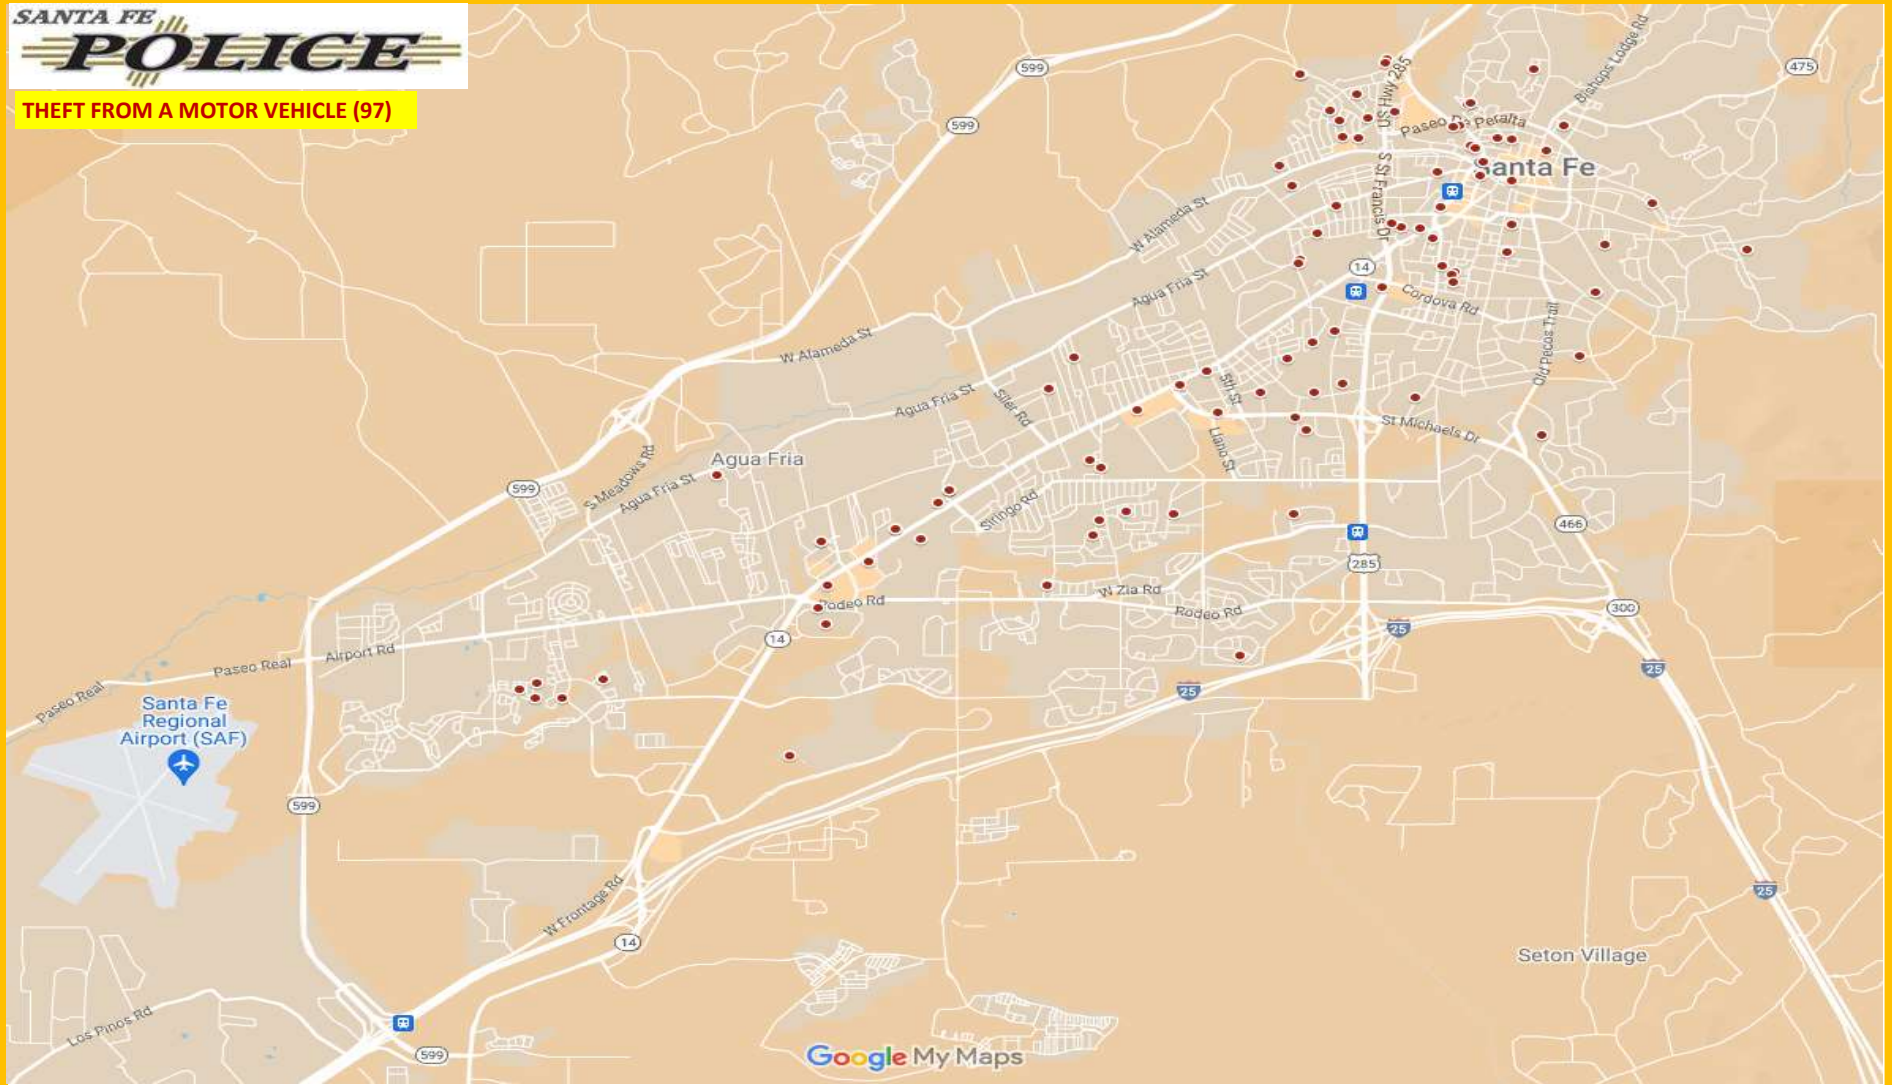

HOMICIDE (0)

SFPD CRIME MAPPING: OCTOBER 2024

<https://www.google.com/maps/d/edit?mid=148ORvvXSRVC-eo4OLa6uyV5z35MbTOo&usp=sharing>

ARSON (2)

Google My Maps

SFPD CRIME MAPPING: OCTOBER 2024

https://www.google.com/maps/d/edit?mid=1nKSzdxh55_jERB_Wr7i1XwFAa_OoL14&usp=sharing

ROBBERY (9)

Google My Maps

SFPD CRIME MAPPING: OCTOBER 2024

ASSAULT OFFENSES (159)

SFPD CRIME MAPPING: OCTOBER 2024

https://www.google.com/maps/d/edit?mid=14InMJBdRmicnPr1PUhGcE843_0Gkllc&usp=sharing

BURGLARY (94)

SFPD CRIME MAPPING: OCTOBER 2024

<https://www.google.com/maps/d/edit?mid=1rik0EIkP4bOPKn5swfgTR1fzFhygE8&usp=sharing>

MOTOR VEHICLE THEFT (59)

SFPD CRIME MAPPING: OCTOBER 2024

<https://www.google.com/maps/d/edit?mid=1rRfvY2-lQtM4X0zKJWwOxlfXzXzTjVM&usp=sharing>

THEFT FROM A MOTOR VEHICLE (97)

SFPD CRIME MAPPING: OCTOBER 2024

<https://www.google.com/maps/d/edit?mid=1lkMsYCVcnaHnLisGukEcLLPpL4ztXQ&usp=sharing>

LARCENY (233)