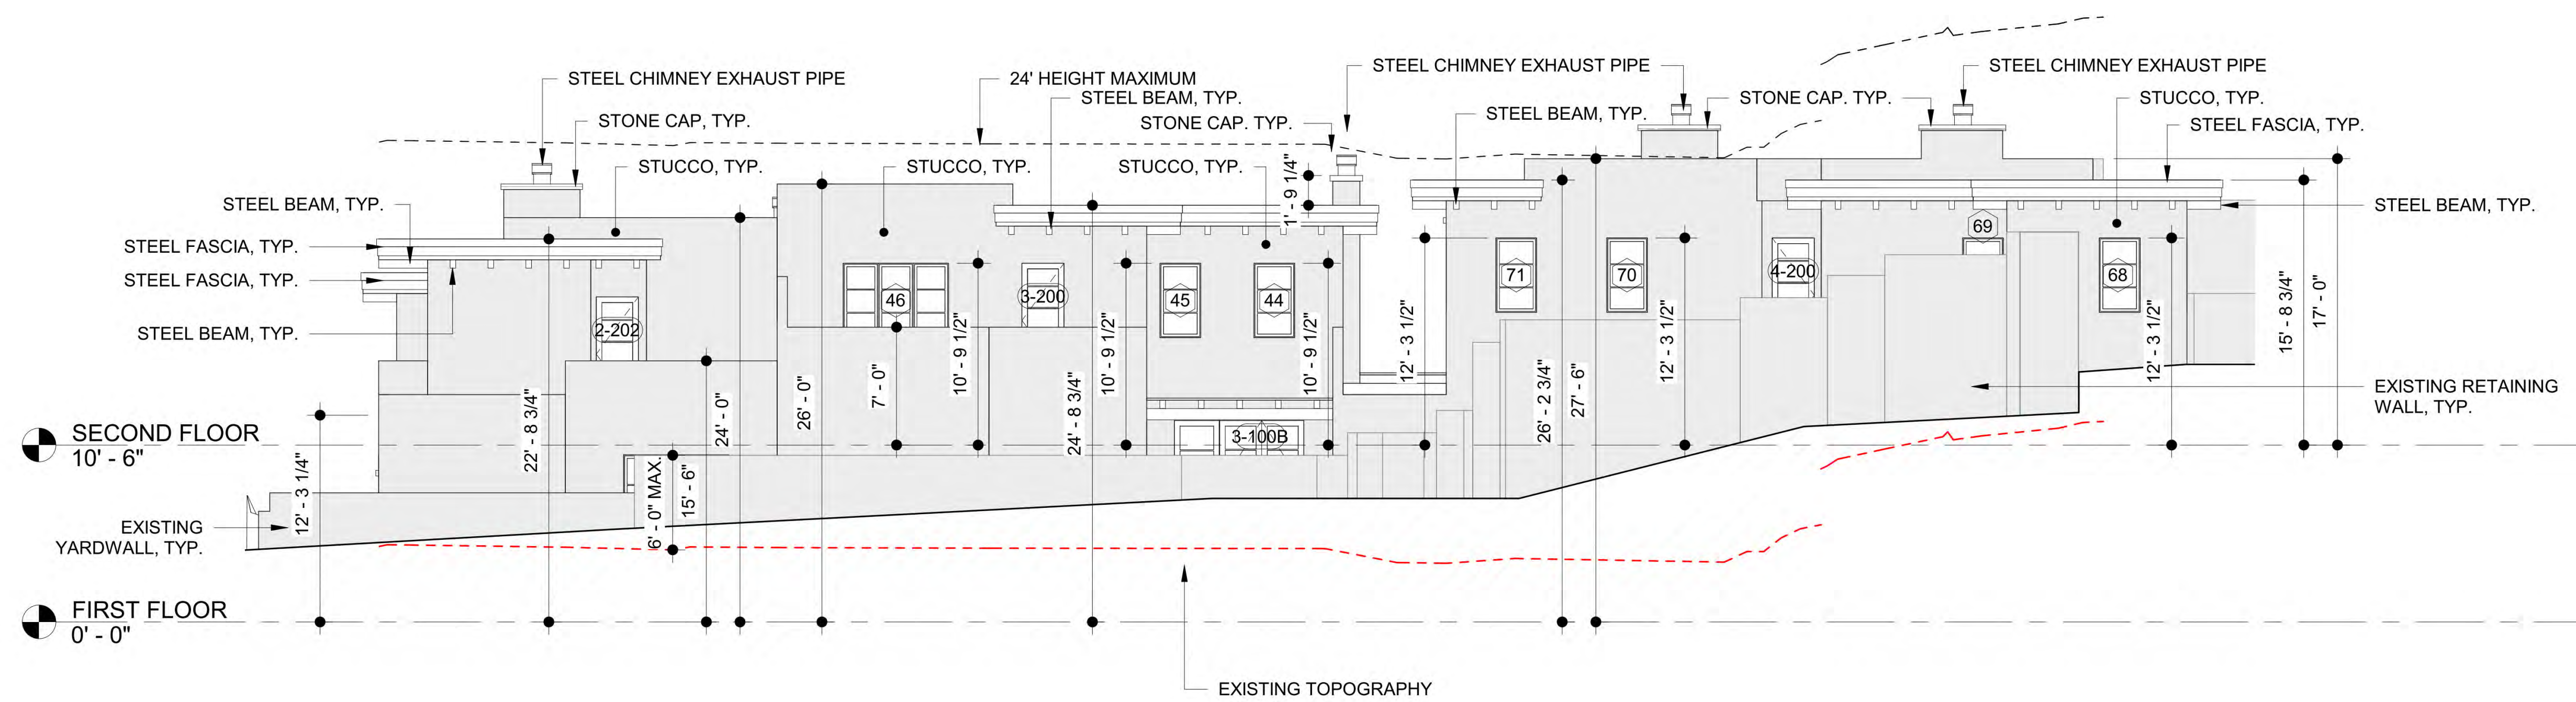

NORTH ELEVATION PREVIOUS

NORTH ELEVATION PROPOSED

PERALTA'S WALK, LLC.

511 Paseo de Peralta  
Santa Fe, NM

PASEO NORTH

NORTH  
ELEVATION  
COMPARISON

7/10/2023 8:26:09 AM  
drawing scale:

EAST ELEVATION PREVIOUS

EAST ELEVATION PROPOSED

PERALTA'S WALK, LLC.

511 Paseo de Peralta  
Santa Fe, NM

PASEO NORTH

EAST ELEVATION  
COMPARISON

SOUTH ELEVATION PREVIOUS

SOUTH ELEVATION PROPOSED

PERALTA'S WALK, LLC.