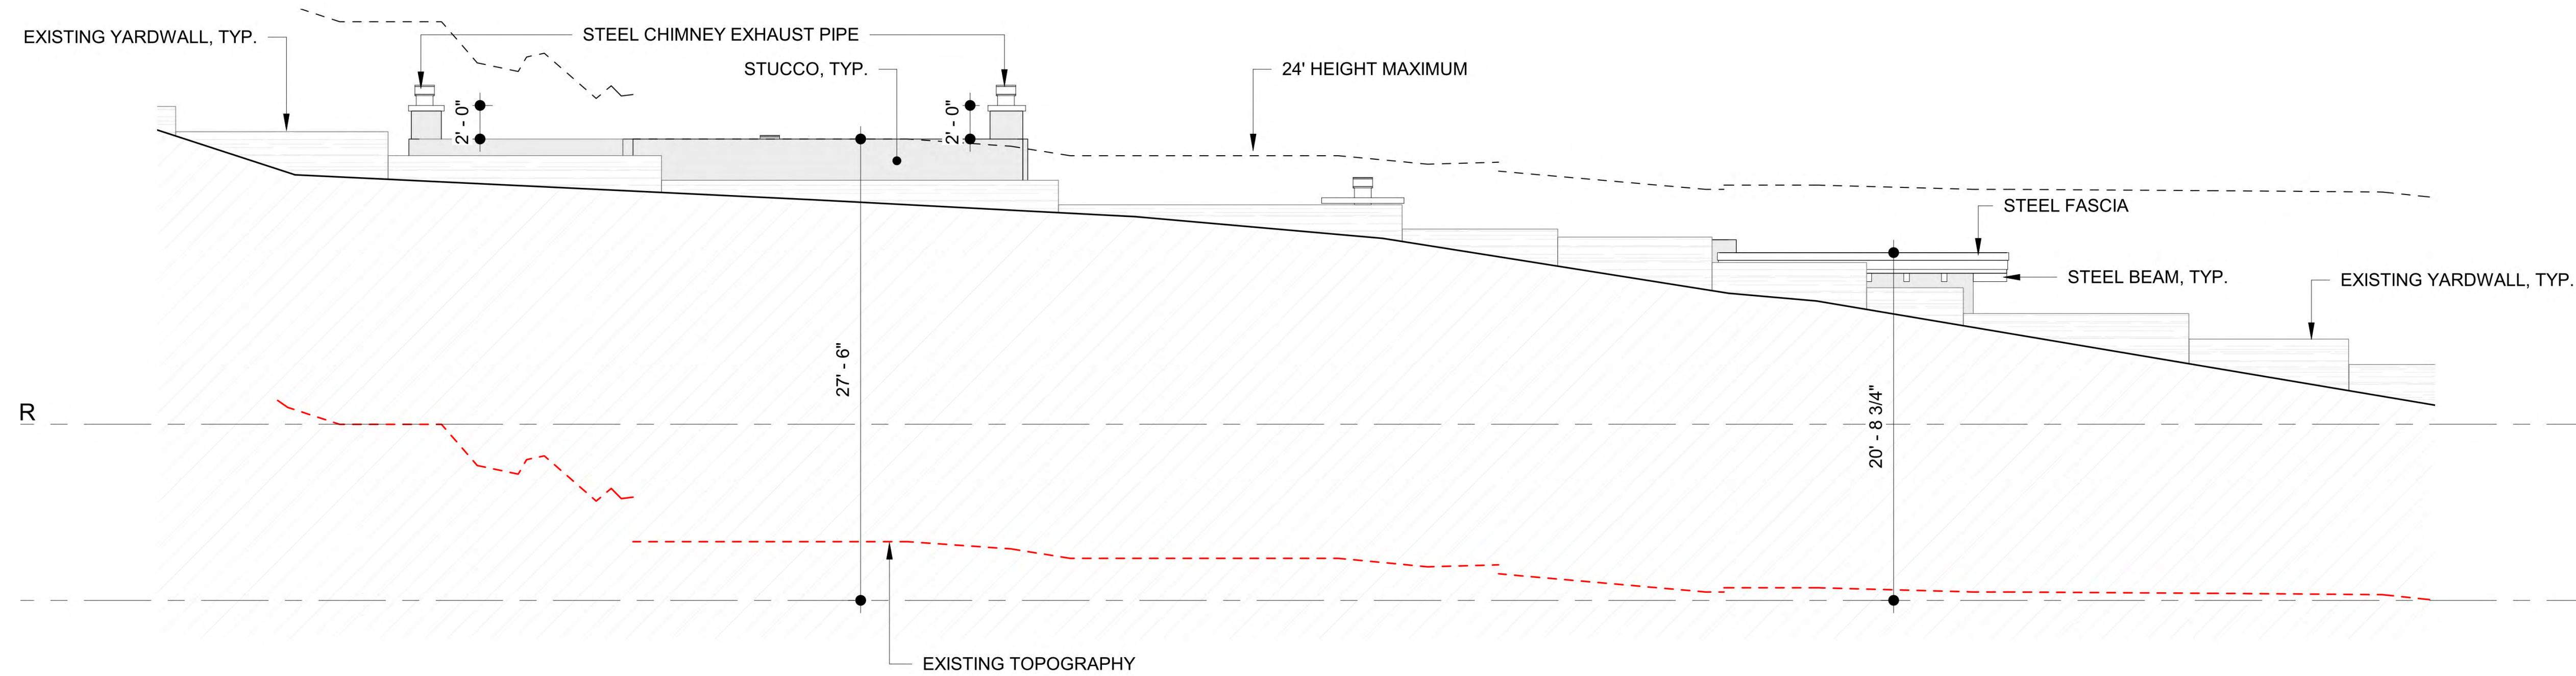

NORTH ELEVATION PREVIOUS

NORTH ELEVATION PROPOSED

PERALTA'S WALK, LLC.

511 Paseo de Peralta  
Santa Fe, NM

PASEO NORTH

NORTH  
ELEVATION  
COMPARISON

7/10/2023 8:26:09 AM  
drawing scale:

EAST ELEVATION PREVIOUS

EAST ELEVATION PROPOSED

PERALTA'S WALK, LLC.

511 Paseo de Peralta  
Santa Fe, NM

PASEO NORTH

EAST ELEVATION  
COMPARISON

SOUTH ELEVATION PREVIOUS

SOUTH ELEVATION PROPOSED

PERALTA'S WALK, LLC.

511 Paseo de Peralta  
Santa Fe, NM

PASEO NORTH

SOUTH ELEVATION  
COMPARISON

WEST ELEVATION PREVIOUS

WEST ELEVATION PROPOSED

PERALTA'S WALK, LLC.

511 Paseo de Peralta  
Santa Fe, NM

PASEO NORTH

WEST ELEVATION  
COMPARISON