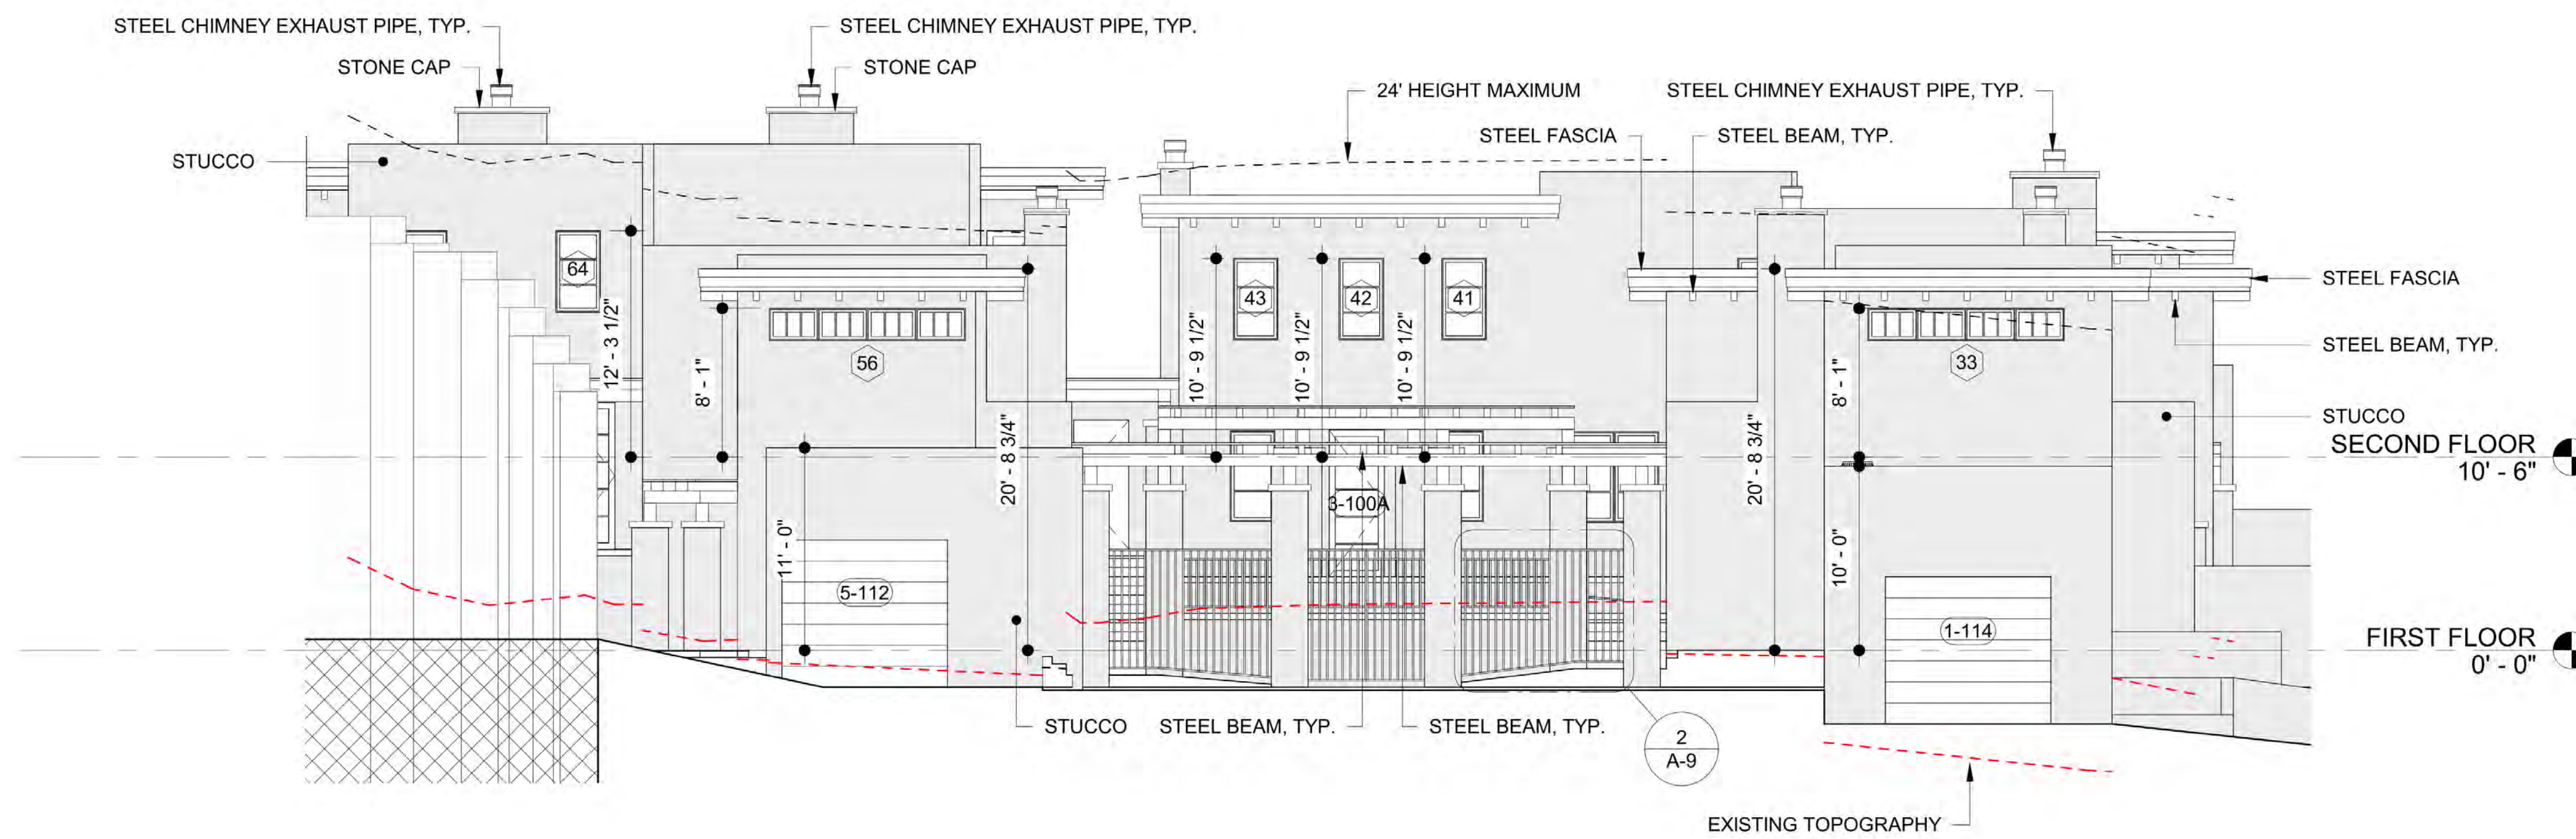

NORTH ELEVATION PREVIOUS

NORTH ELEVATION PROPOSED

PERALTA'S WALK, LLC.

511 Paseo de Peralta  
Santa Fe, NM

PASEO NORTH

NORTH  
ELEVATION  
COMPARISON

7/10/2023 8:26:09 AM  
drawing scale:

EAST ELEVATION PREVIOUS

EAST ELEVATION PROPOSED

PERALTA'S WALK, LLC.

511 Paseo de Peralta  
Santa Fe, NM

PASEO NORTH

EAST ELEVATION  
COMPARISON

SOUTH ELEVATION PREVIOUS

SOUTH ELEVATION PROPOSED

PERALTA'S WALK, LLC.

511 Paseo de Peralta  
Santa Fe, NM

PASEO NORTH

SOUTH ELEVATION  
COMPARISON

WEST ELEVATION PREVIOUS

WEST ELEVATION PROPOSED

PERALTA'S WALK, LLC.

511 Paseo de Peralta  
Santa Fe, NM

PASEO NORTH