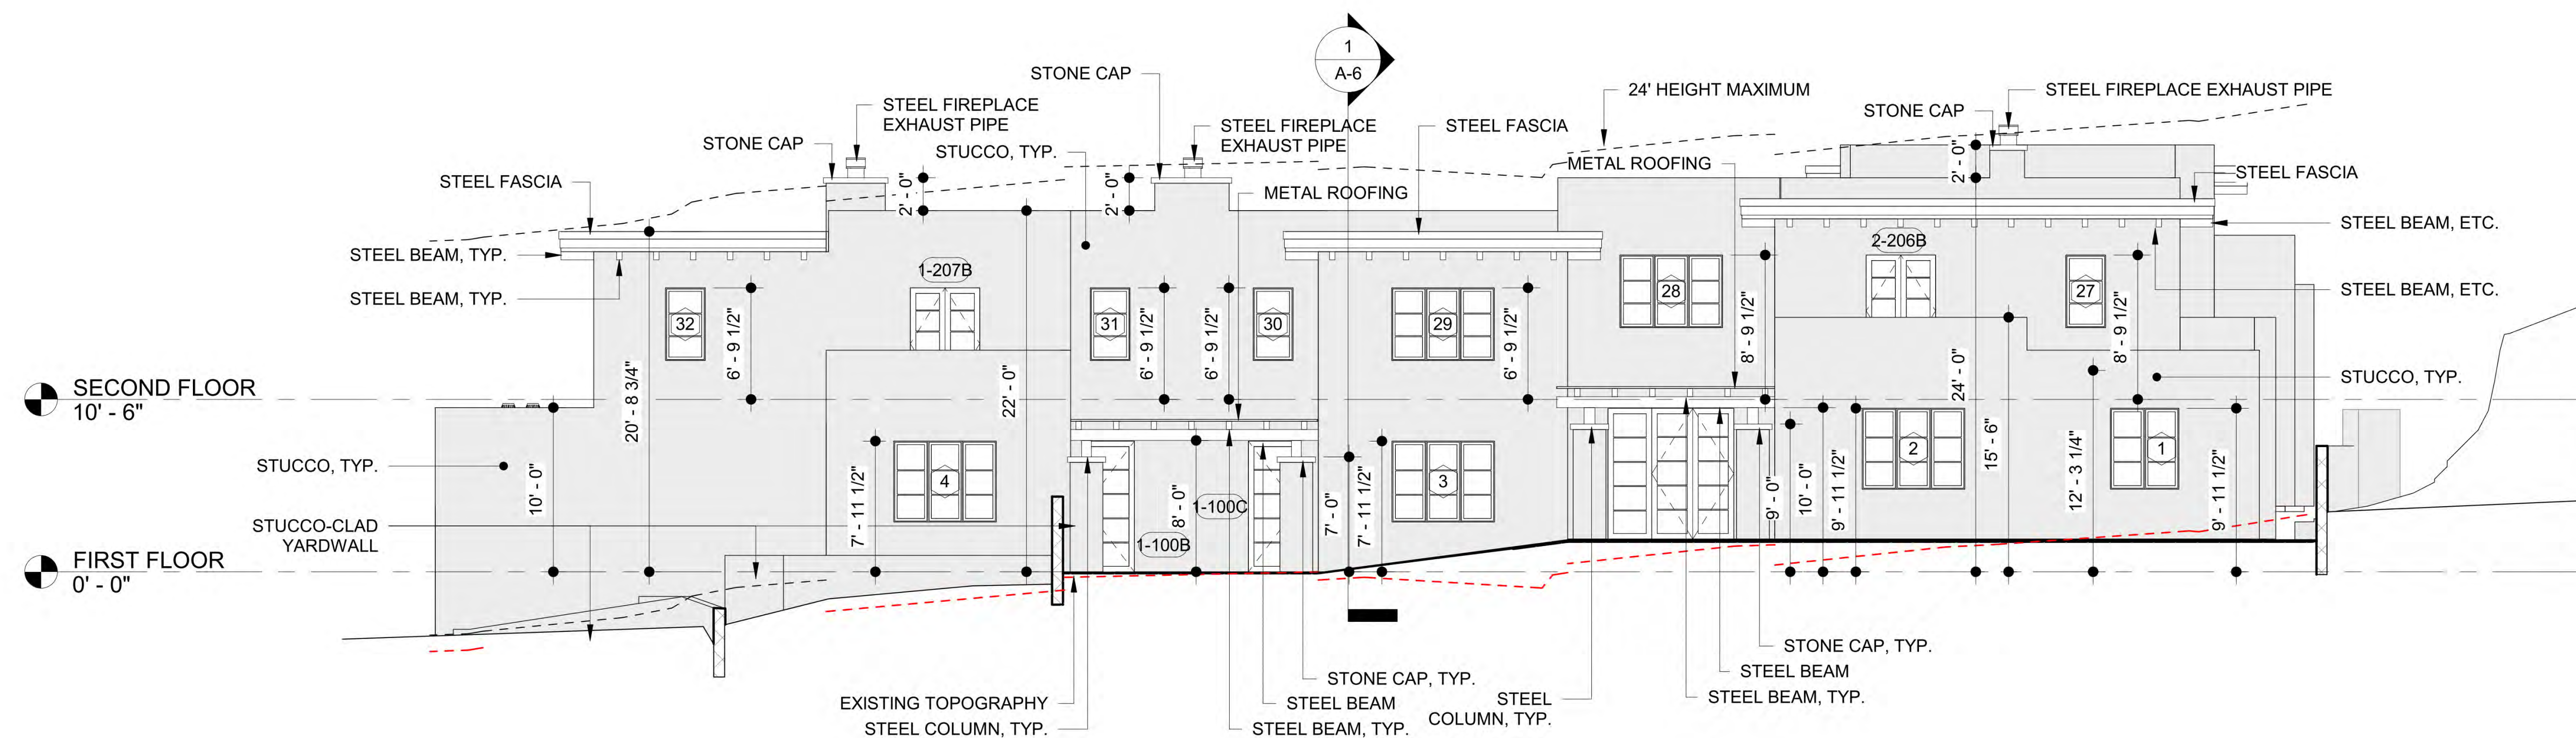

NORTH ELEVATION PREVIOUS

NORTH ELEVATION PROPOSED

PERALTA'S WALK, LLC.

511 Paseo de Peralta  
Santa Fe, NM

PASEO NORTH

NORTH  
ELEVATION  
COMPARISON

7/10/2023 8:26:09 AM  
drawing scale:

EAST ELEVATION PREVIOUS

EAST ELEVATION PROPOSED

PERALTA'S WALK, LLC.

511 Paseo de Peralta  
Santa Fe, NM

PASEO NORTH

EAST ELEVATION  
COMPARISON

SOUTH ELEVATION PREVIOUS

SOUTH ELEVATION PROPOSED

PERALTA'S WALK, LLC.

511 Paseo de Peralta  
Santa Fe, NM

PASEO NORTH

SOUTH ELEVATION  
COMPARISON

WEST ELEVATION PREVIOUS

WEST ELEVATION PROPOSED

PERALTA'S WALK, LLC.

511 Paseo de Peralta  
Santa Fe, NM

PASEO NORTH