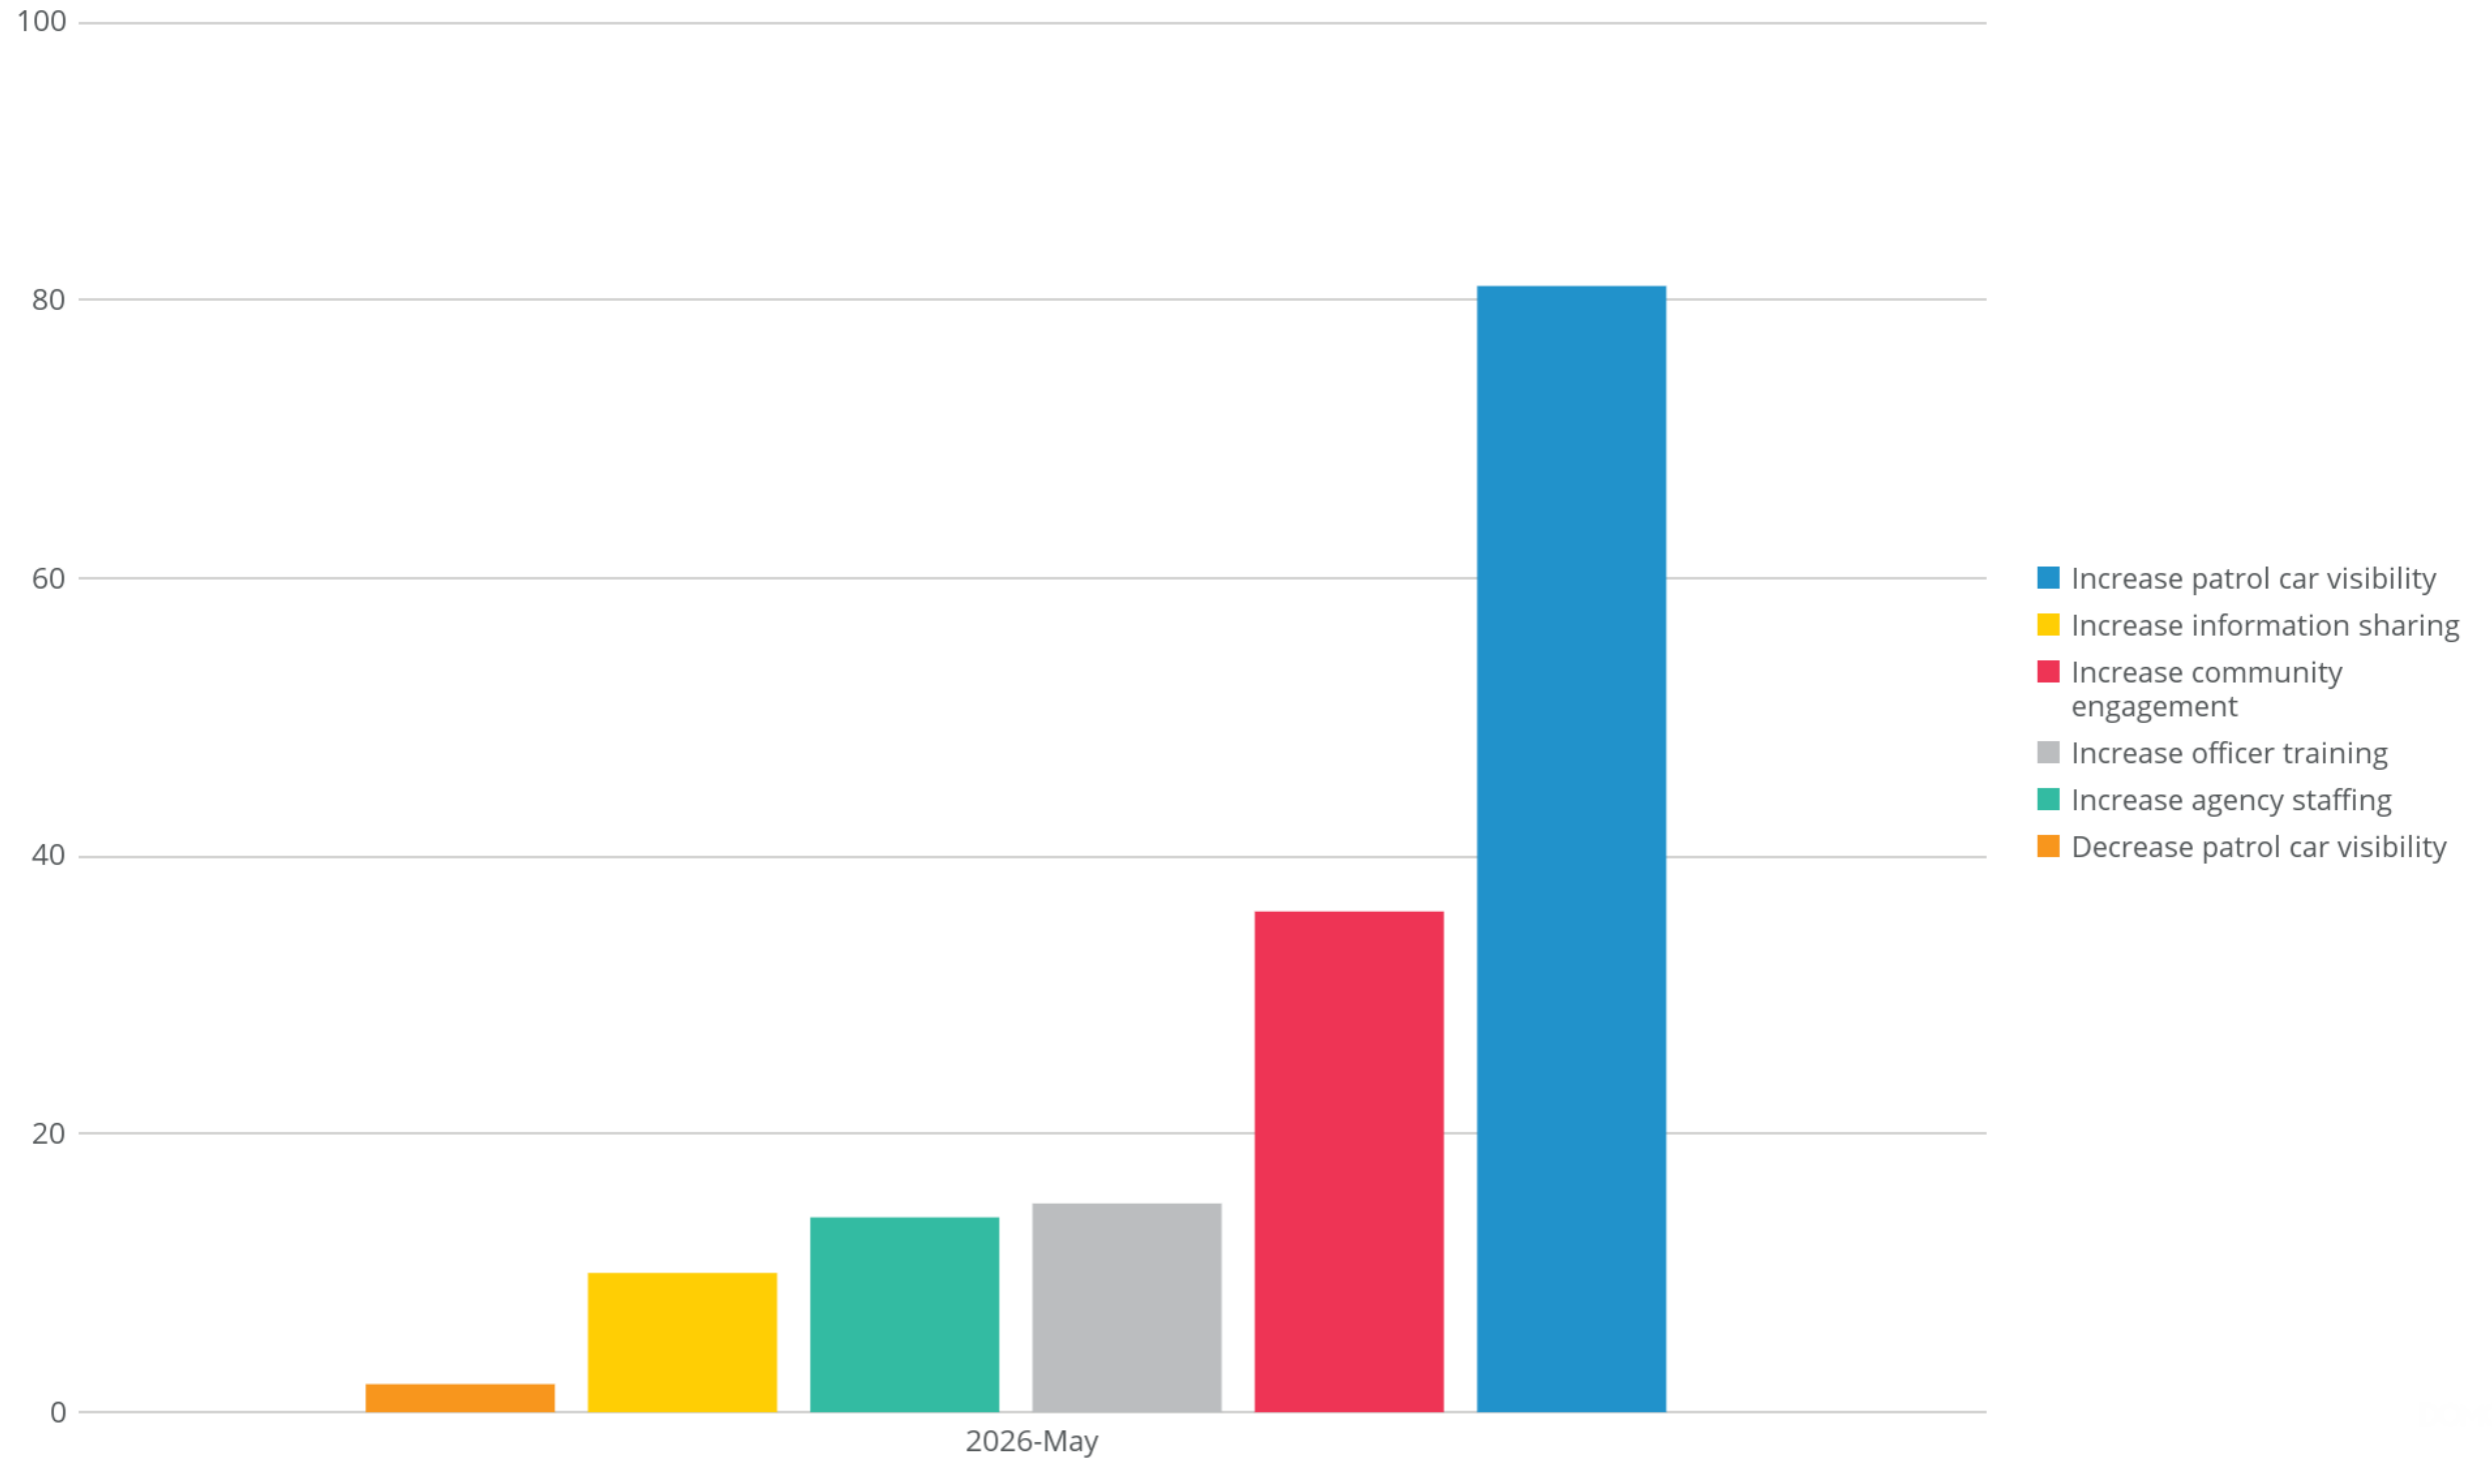

Based on your interaction, how do you view the Santa Fe Police Department?

Jun 1, 2025 - May 31, 2026

Number of Responses - Month over Month

Last 30 Days

Number of Responses

298

(Last 30 days vs 60 days ago)

Prior Month 287

↑ 3.83%

Community Requests

May 1, 2026 - May 31, 2026, by Month

What would you most like Santa Fe PD to do to improve safety in your community?

May 1, 2026 - May 31, 2026

Community Concerns

May 1, 2026 - May 31, 2026, by Month

What is your top safety concern in your community?

May 1, 2026 - May 31, 2026

Month to Month Comparison

June 2025- May 2026

Community Requests

Jun 1, 2025 - May 31, 2026, by Month

What would you most like Santa Fe PD to do to improve safety in your community?

Jun 1, 2025 - May 31, 2026

Community Concerns

Jun 1, 2025 - May 31, 2026, by Month

What is your top safety concern in your community?

Jun 1, 2025 - May 31, 2026