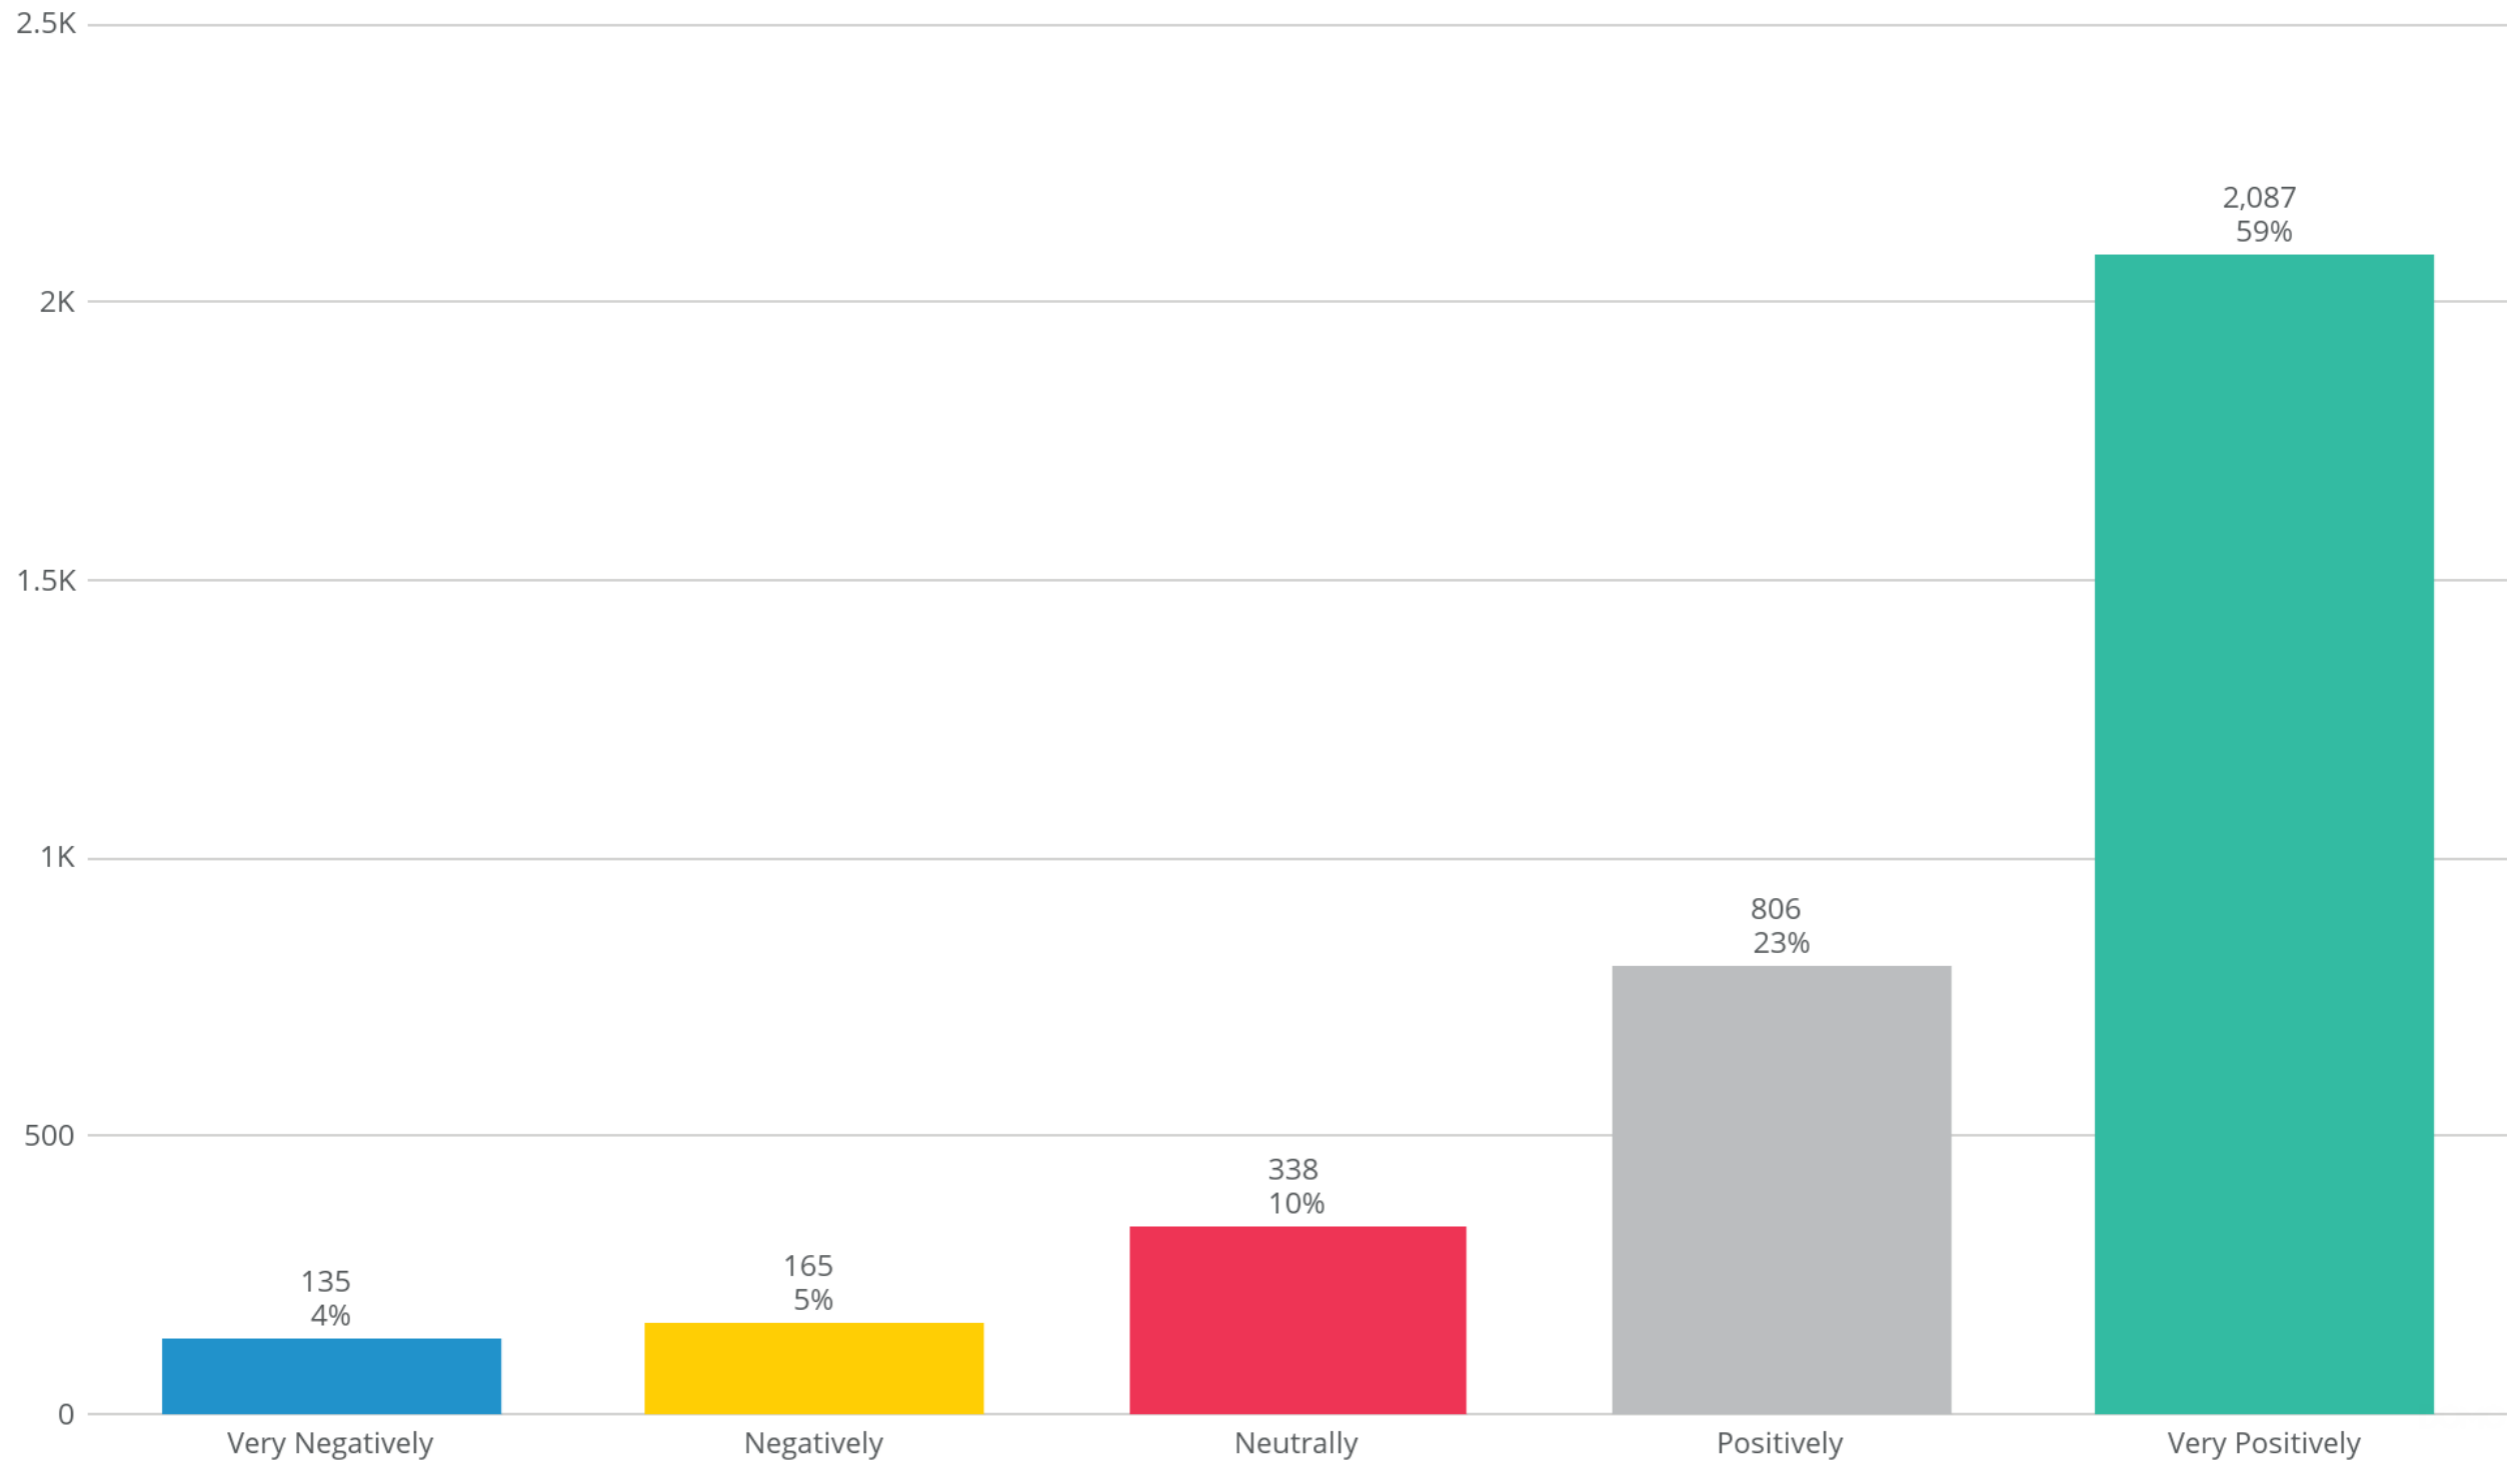

Based on your interaction, how do you view the Santa Fe Police Department?

Jun 1, 2025 - May 31, 2026

Number of Responses - Month over Month

Last 30 Days

Number of Responses

298

(Last 30 days vs 60 days ago)

Prior Month 287

↑ 3.83%

Community Requests

May 1, 2026 - May 31, 2026, by Month

What would you most like Santa Fe PD to do to improve safety in your community?

May 1, 2026 - May 31, 2026

Community Concerns

May 1, 2026 - May 31, 2026, by Month