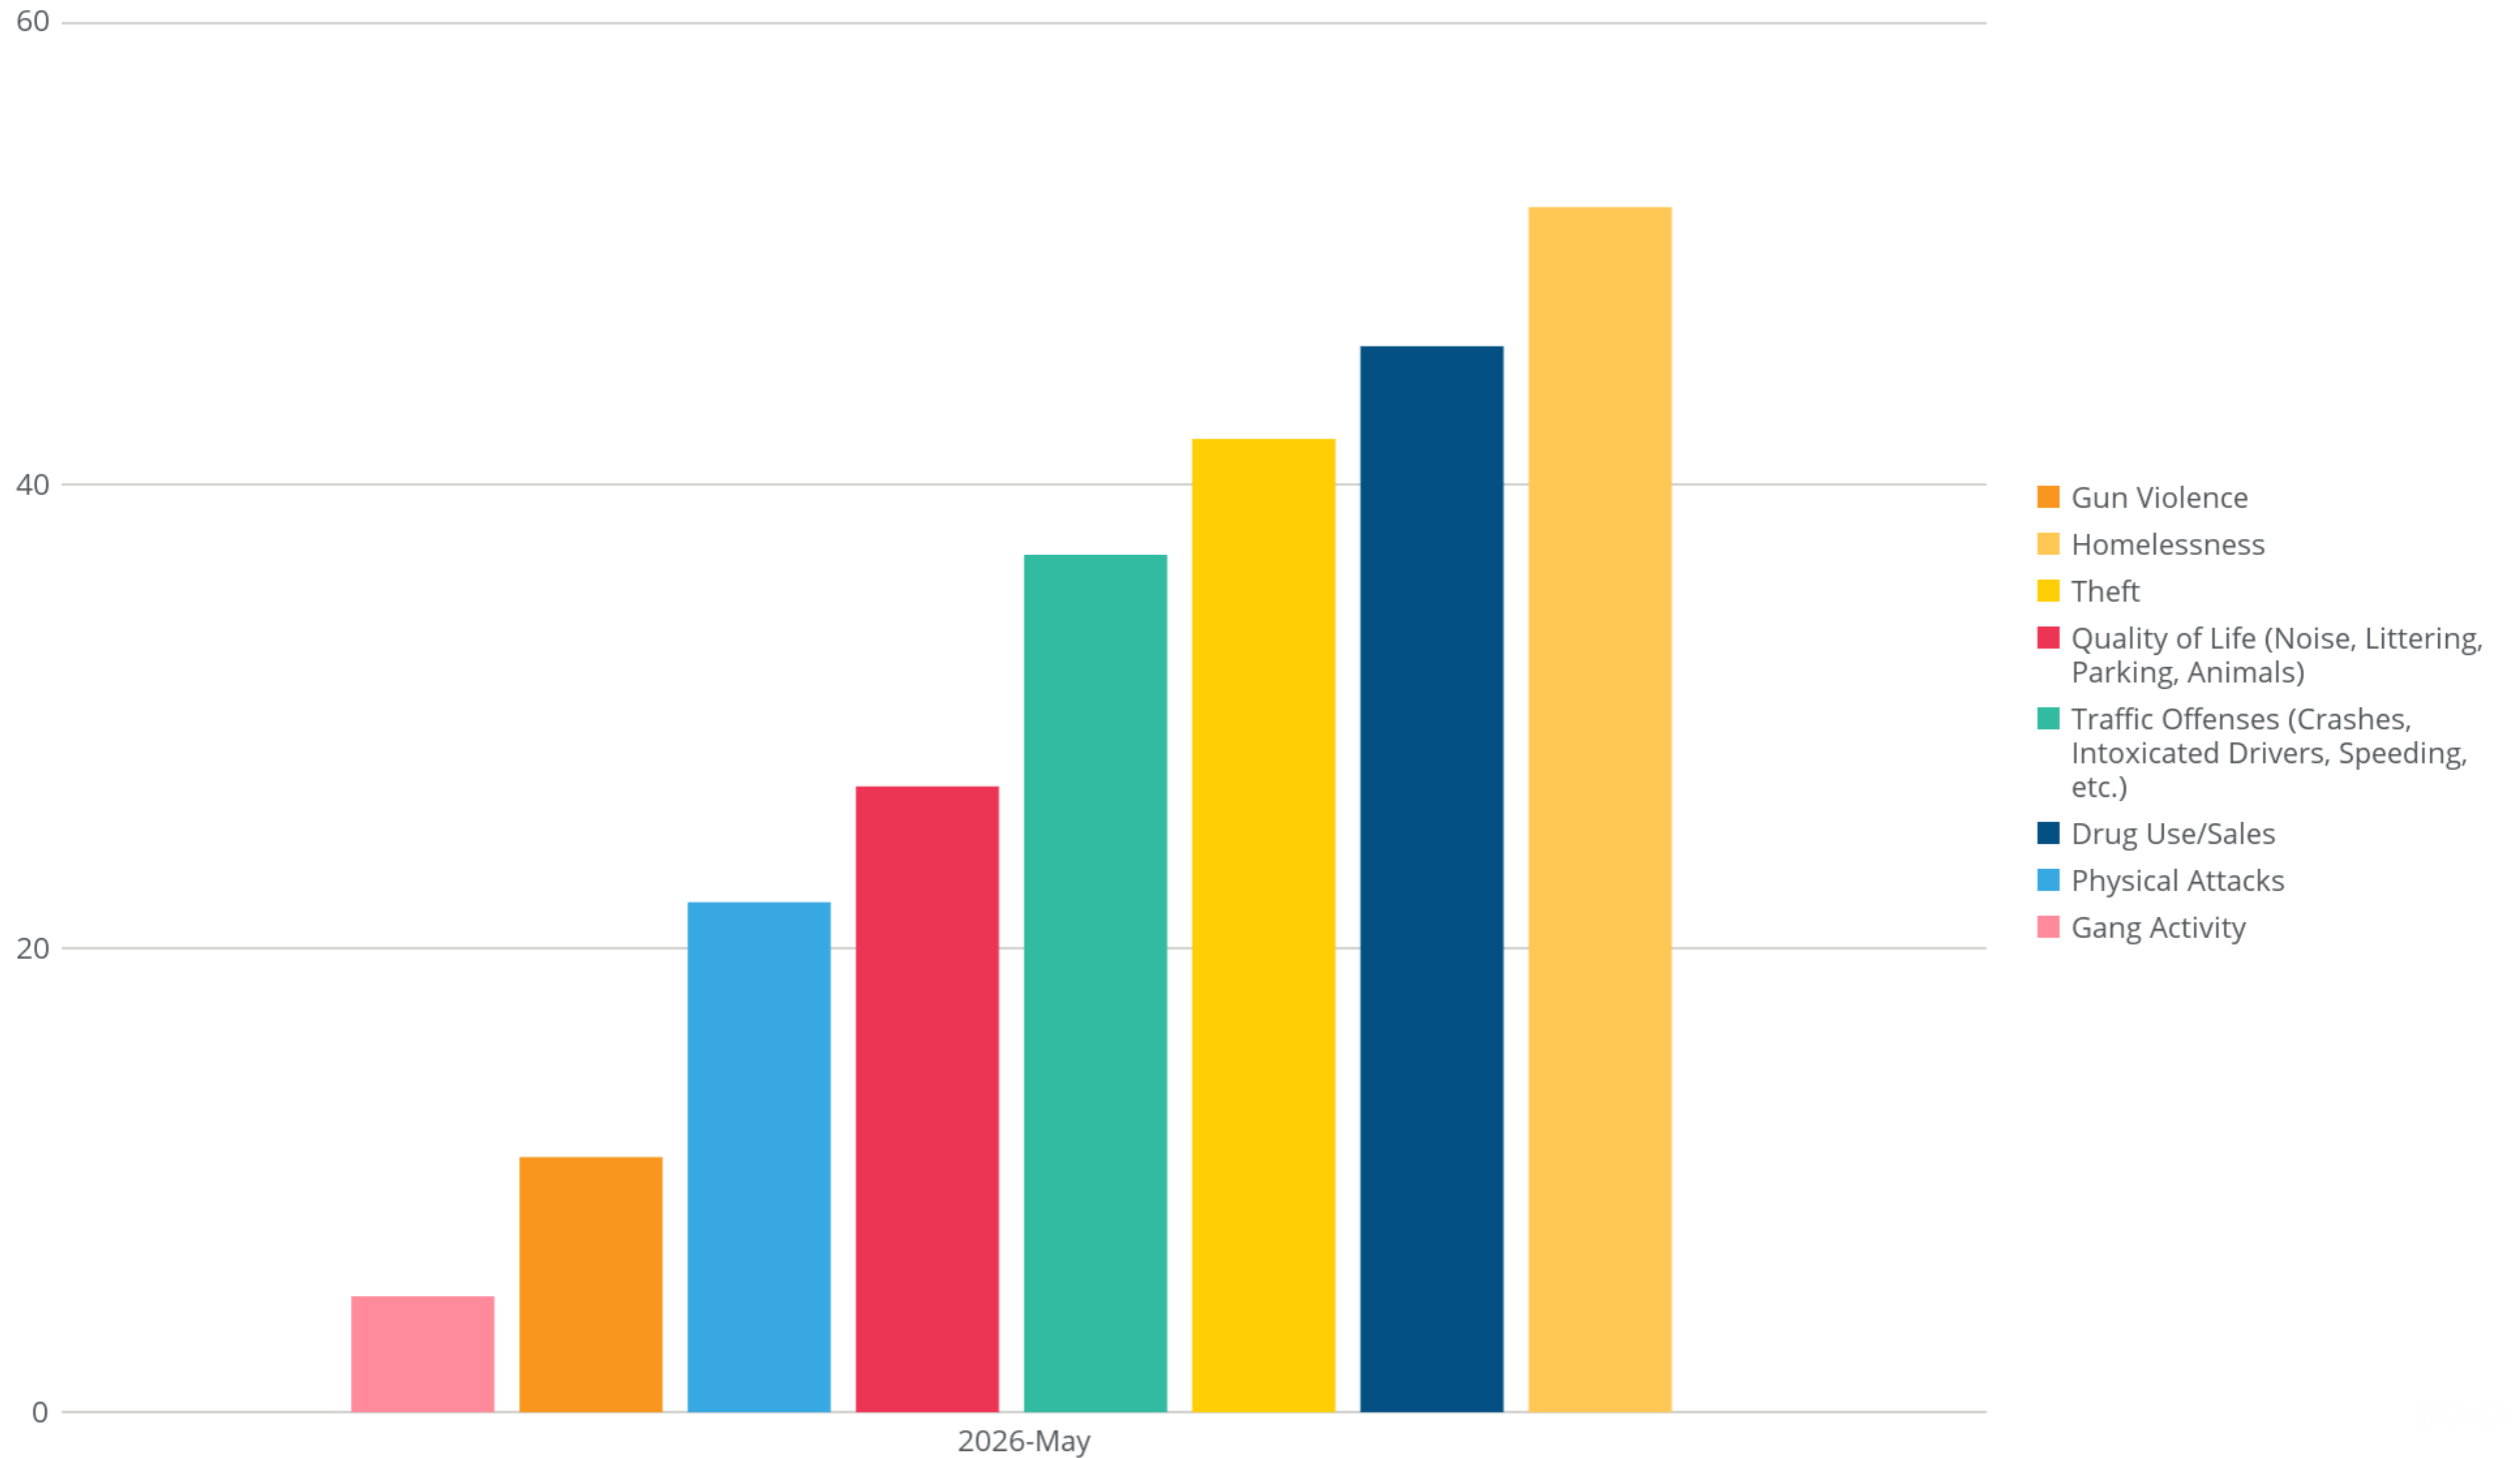

Based on your interaction, how do you view the Santa Fe Police Department?

Jun 1, 2025 - May 31, 2026

Number of Responses - Month over Month

Last 30 Days

Number of Responses

298

(Last 30 days vs 60 days ago)

Prior Month 287

↑ 3.83%

Community Requests

May 1, 2026 - May 31, 2026, by Month

What would you most like Santa Fe PD to do to improve safety in your community?

May 1, 2026 - May 31, 2026

Community Concerns

May 1, 2026 - May 31, 2026, by Month

What is your top safety concern in your community?

May 1, 2026 - May 31, 2026

Month to Month Comparison

June 2025- May 2026

Community Requests

Jun 1, 2025 - May 31, 2026, by Month

What would you most like Santa Fe PD to do to improve safety in your community?