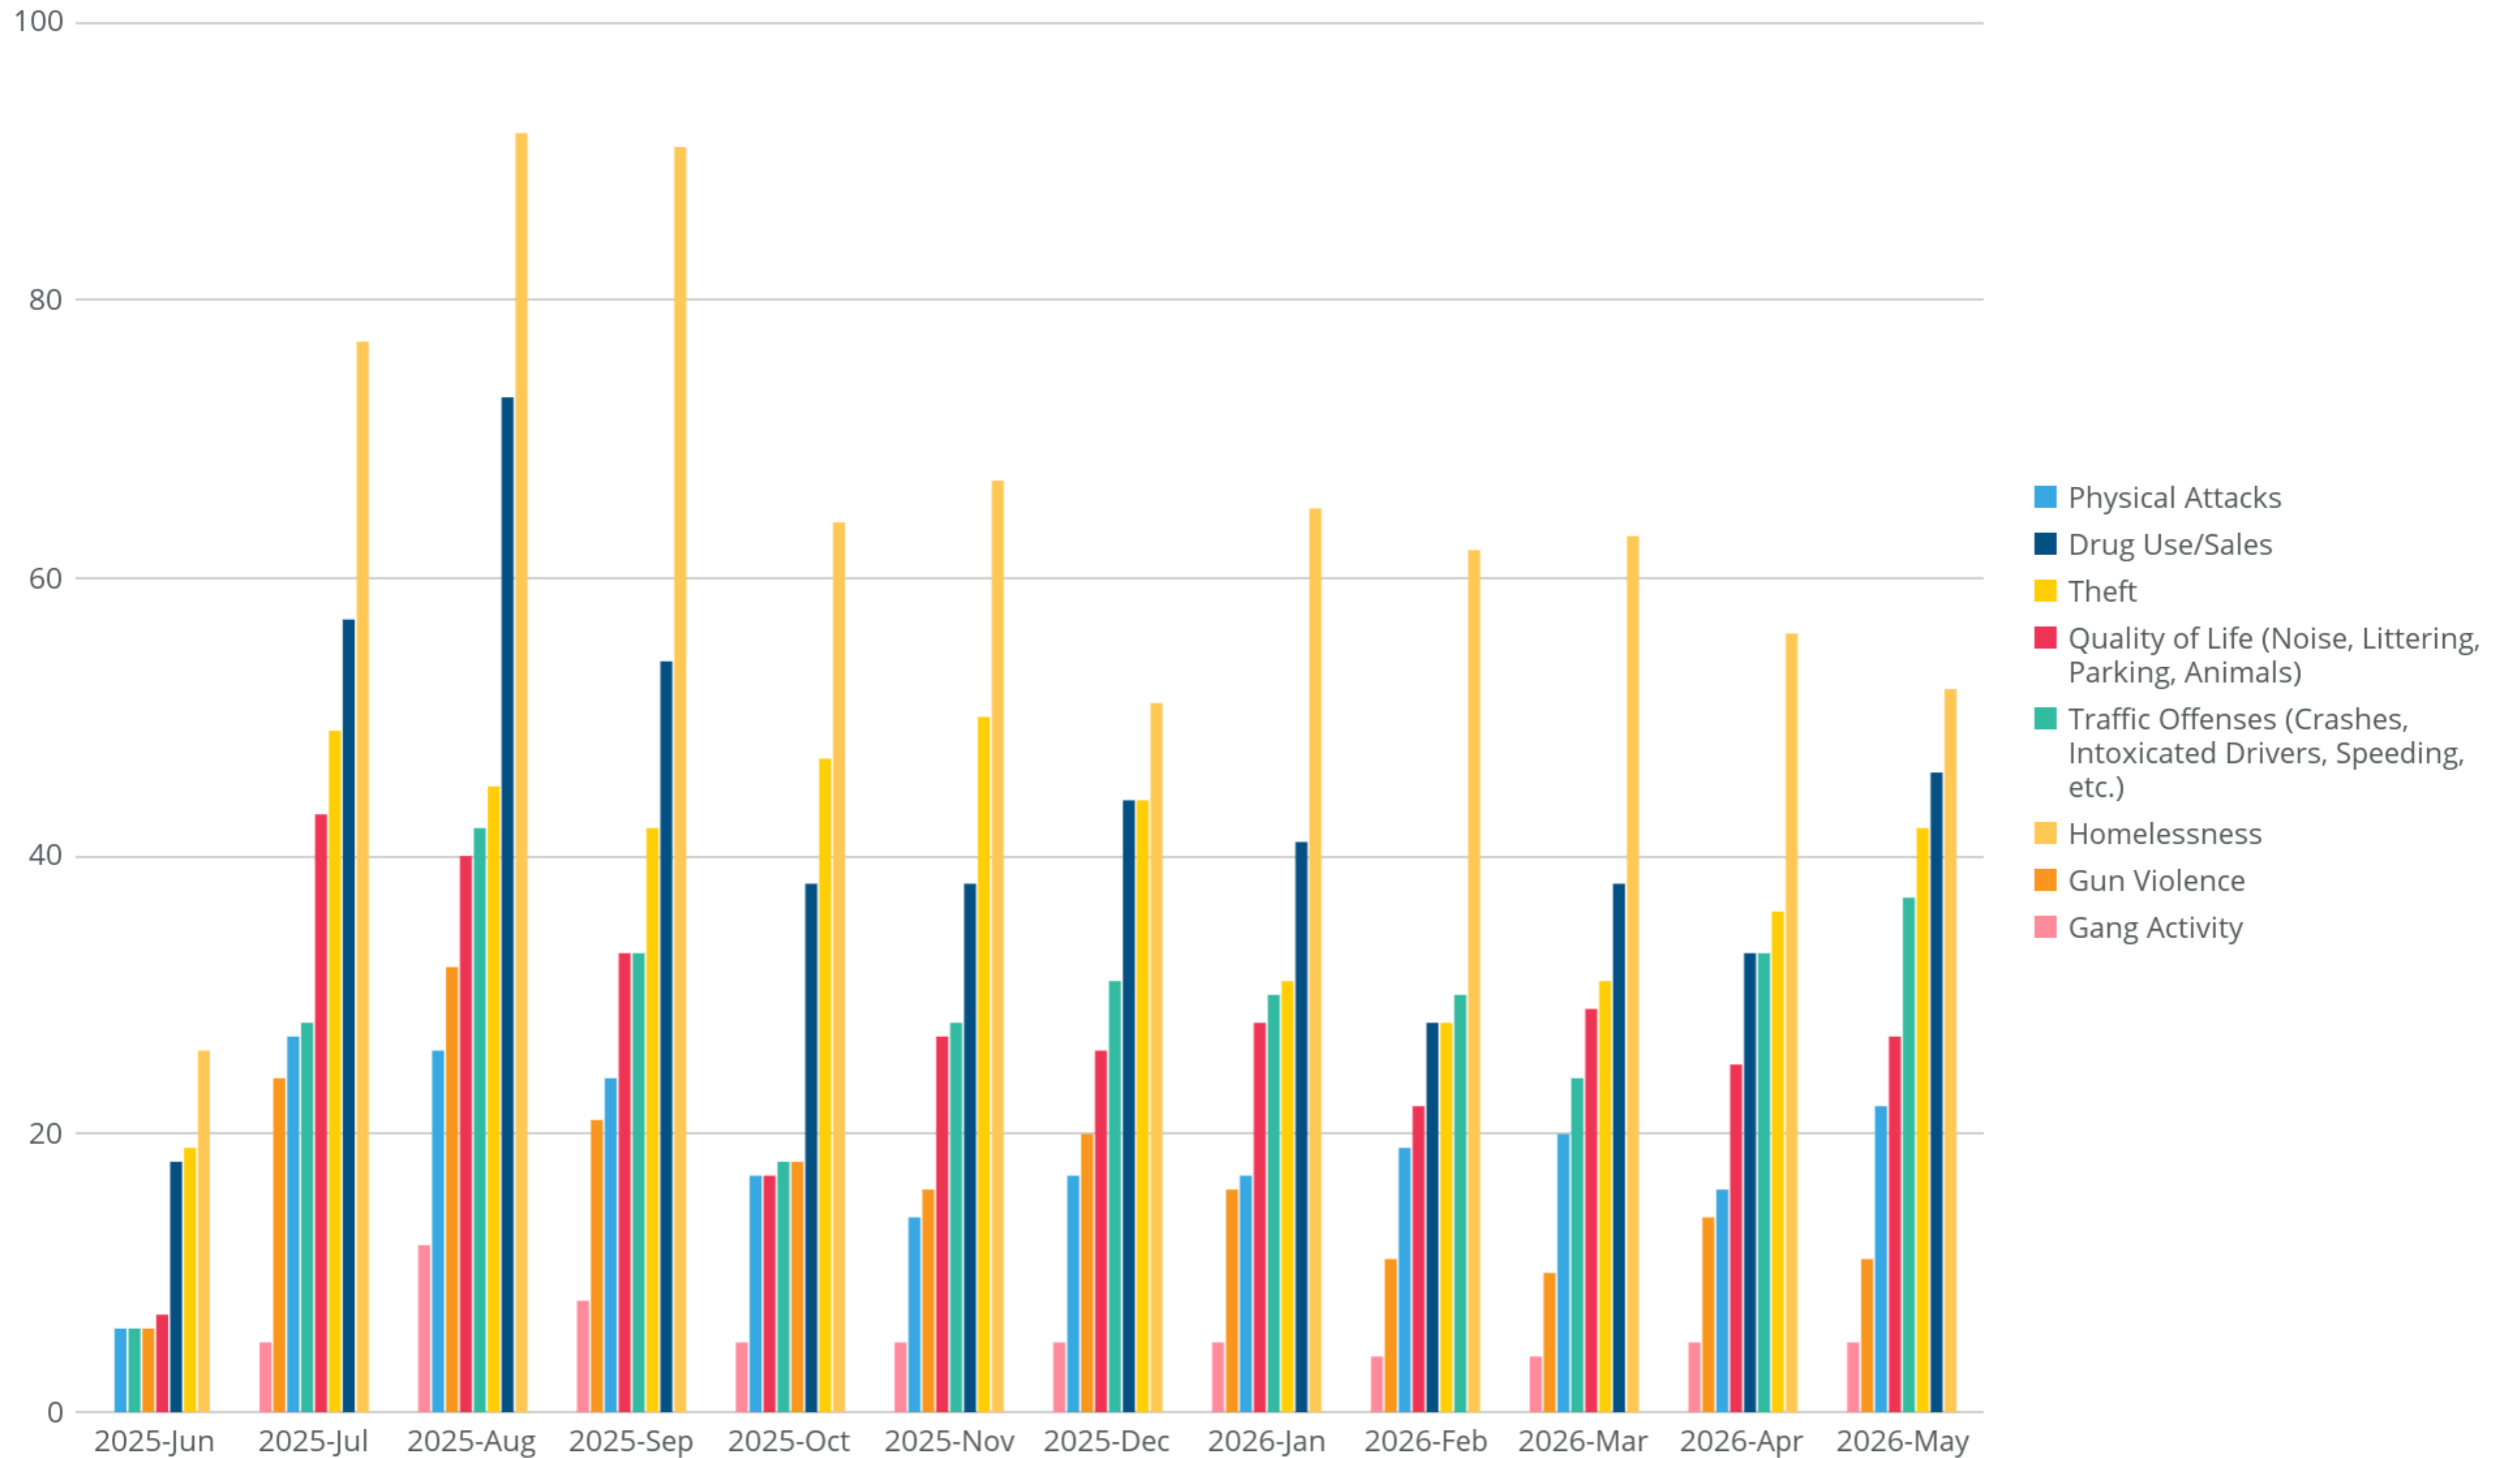

Based on your interaction, how do you view the Santa Fe Police Department?

Jun 1, 2025 - May 31, 2026

Number of Responses - Month over Month

Last 30 Days

Number of Responses

298

(Last 30 days vs 60 days ago)

Prior Month 287

↑ 3.83%

Community Requests

May 1, 2026 - May 31, 2026, by Month

What would you most like Santa Fe PD to do to improve safety in your community?

May 1, 2026 - May 31, 2026

Community Concerns

May 1, 2026 - May 31, 2026, by Month

What is your top safety concern in your community?

May 1, 2026 - May 31, 2026

Month to Month Comparison

June 2025- May 2026

Community Requests

Jun 1, 2025 - May 31, 2026, by Month

What would you most like Santa Fe PD to do to improve safety in your community?

Jun 1, 2025 - May 31, 2026

Community Concerns

Jun 1, 2025 - May 31, 2026, by Month

What is your top safety concern in your community?

Jun 1, 2025 - May 31, 2026