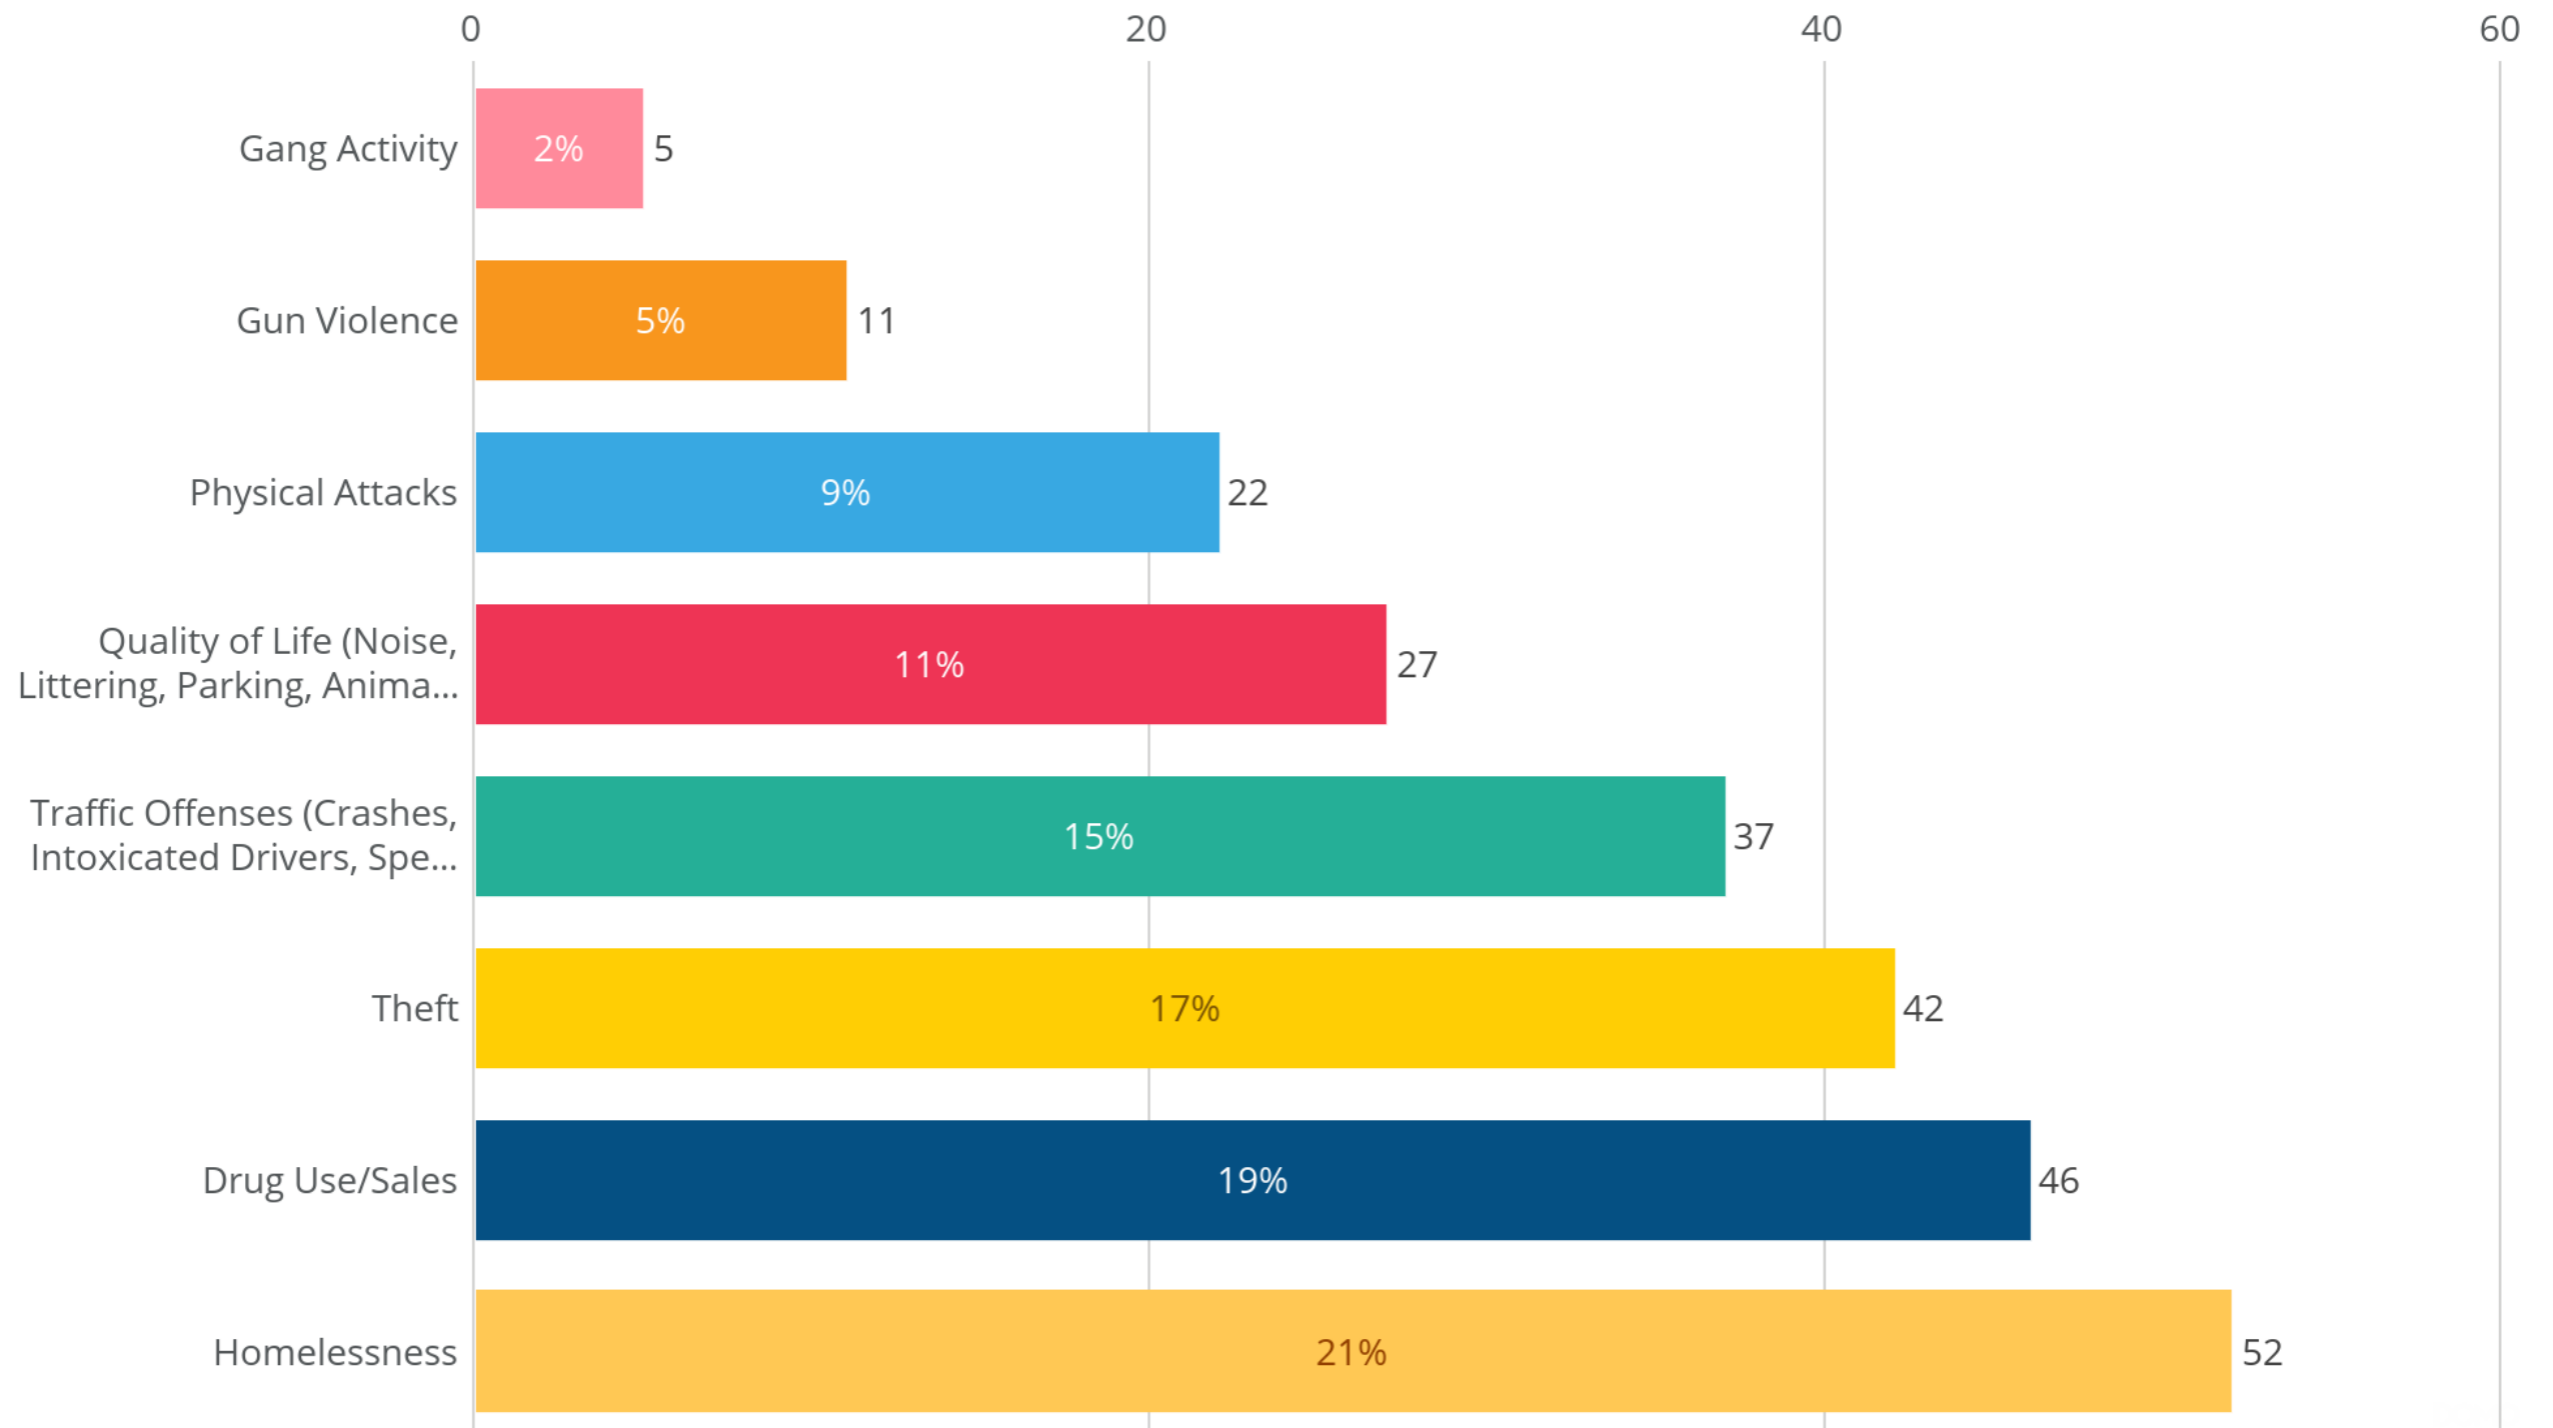

What is your top safety concern in your community?

May 1, 2026 - May 31, 2026