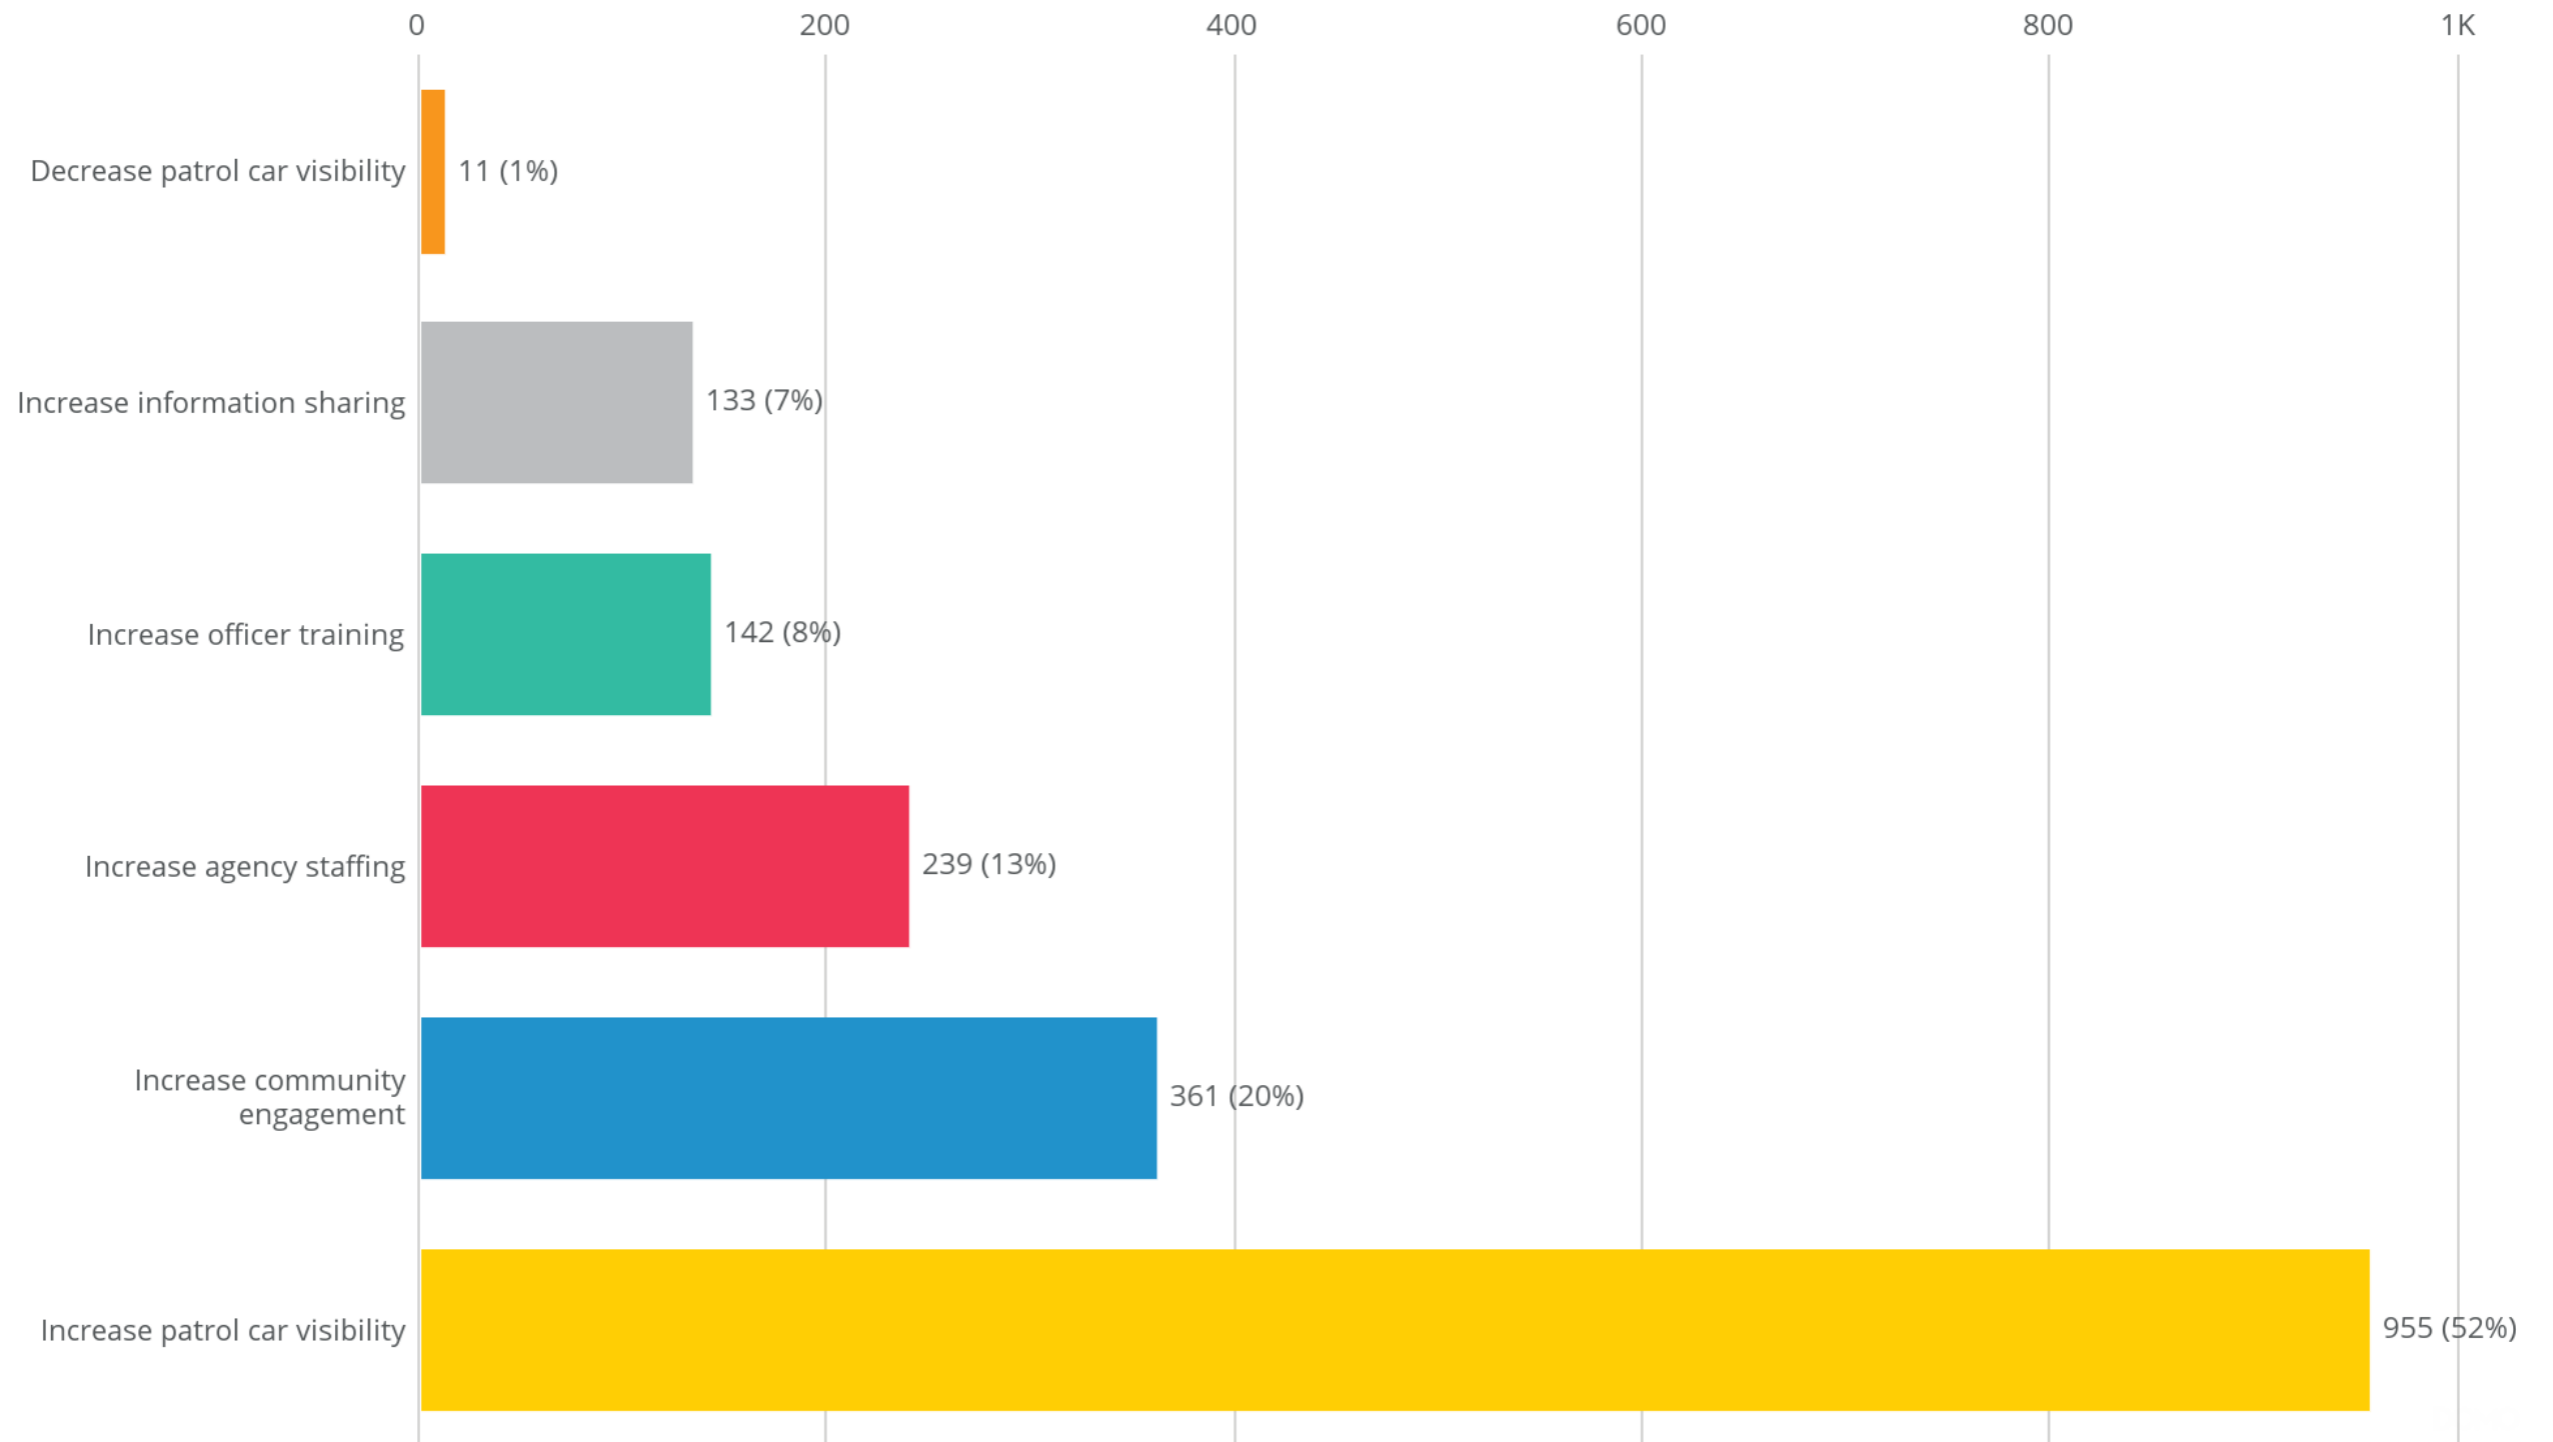

Based on your interaction, how do you view the Santa Fe Police Department?

Jun 1, 2025 - May 31, 2026

Number of Responses - Month over Month

Last 30 Days

Number of Responses

298

(Last 30 days vs 60 days ago)

Prior Month 287

↑ 3.83%

Community Requests

May 1, 2026 - May 31, 2026, by Month

What would you most like Santa Fe PD to do to improve safety in your community?

May 1, 2026 - May 31, 2026

Community Concerns

May 1, 2026 - May 31, 2026, by Month

What is your top safety concern in your community?

May 1, 2026 - May 31, 2026

Month to Month Comparison

June 2025- May 2026

Community Requests

Jun 1, 2025 - May 31, 2026, by Month

What would you most like Santa Fe PD to do to improve safety in your community?

Jun 1, 2025 - May 31, 2026

Community Concerns

Jun 1, 2025 - May 31, 2026, by Month

What is your top safety concern in your community?

Jun 1, 2025 - May 31, 2026