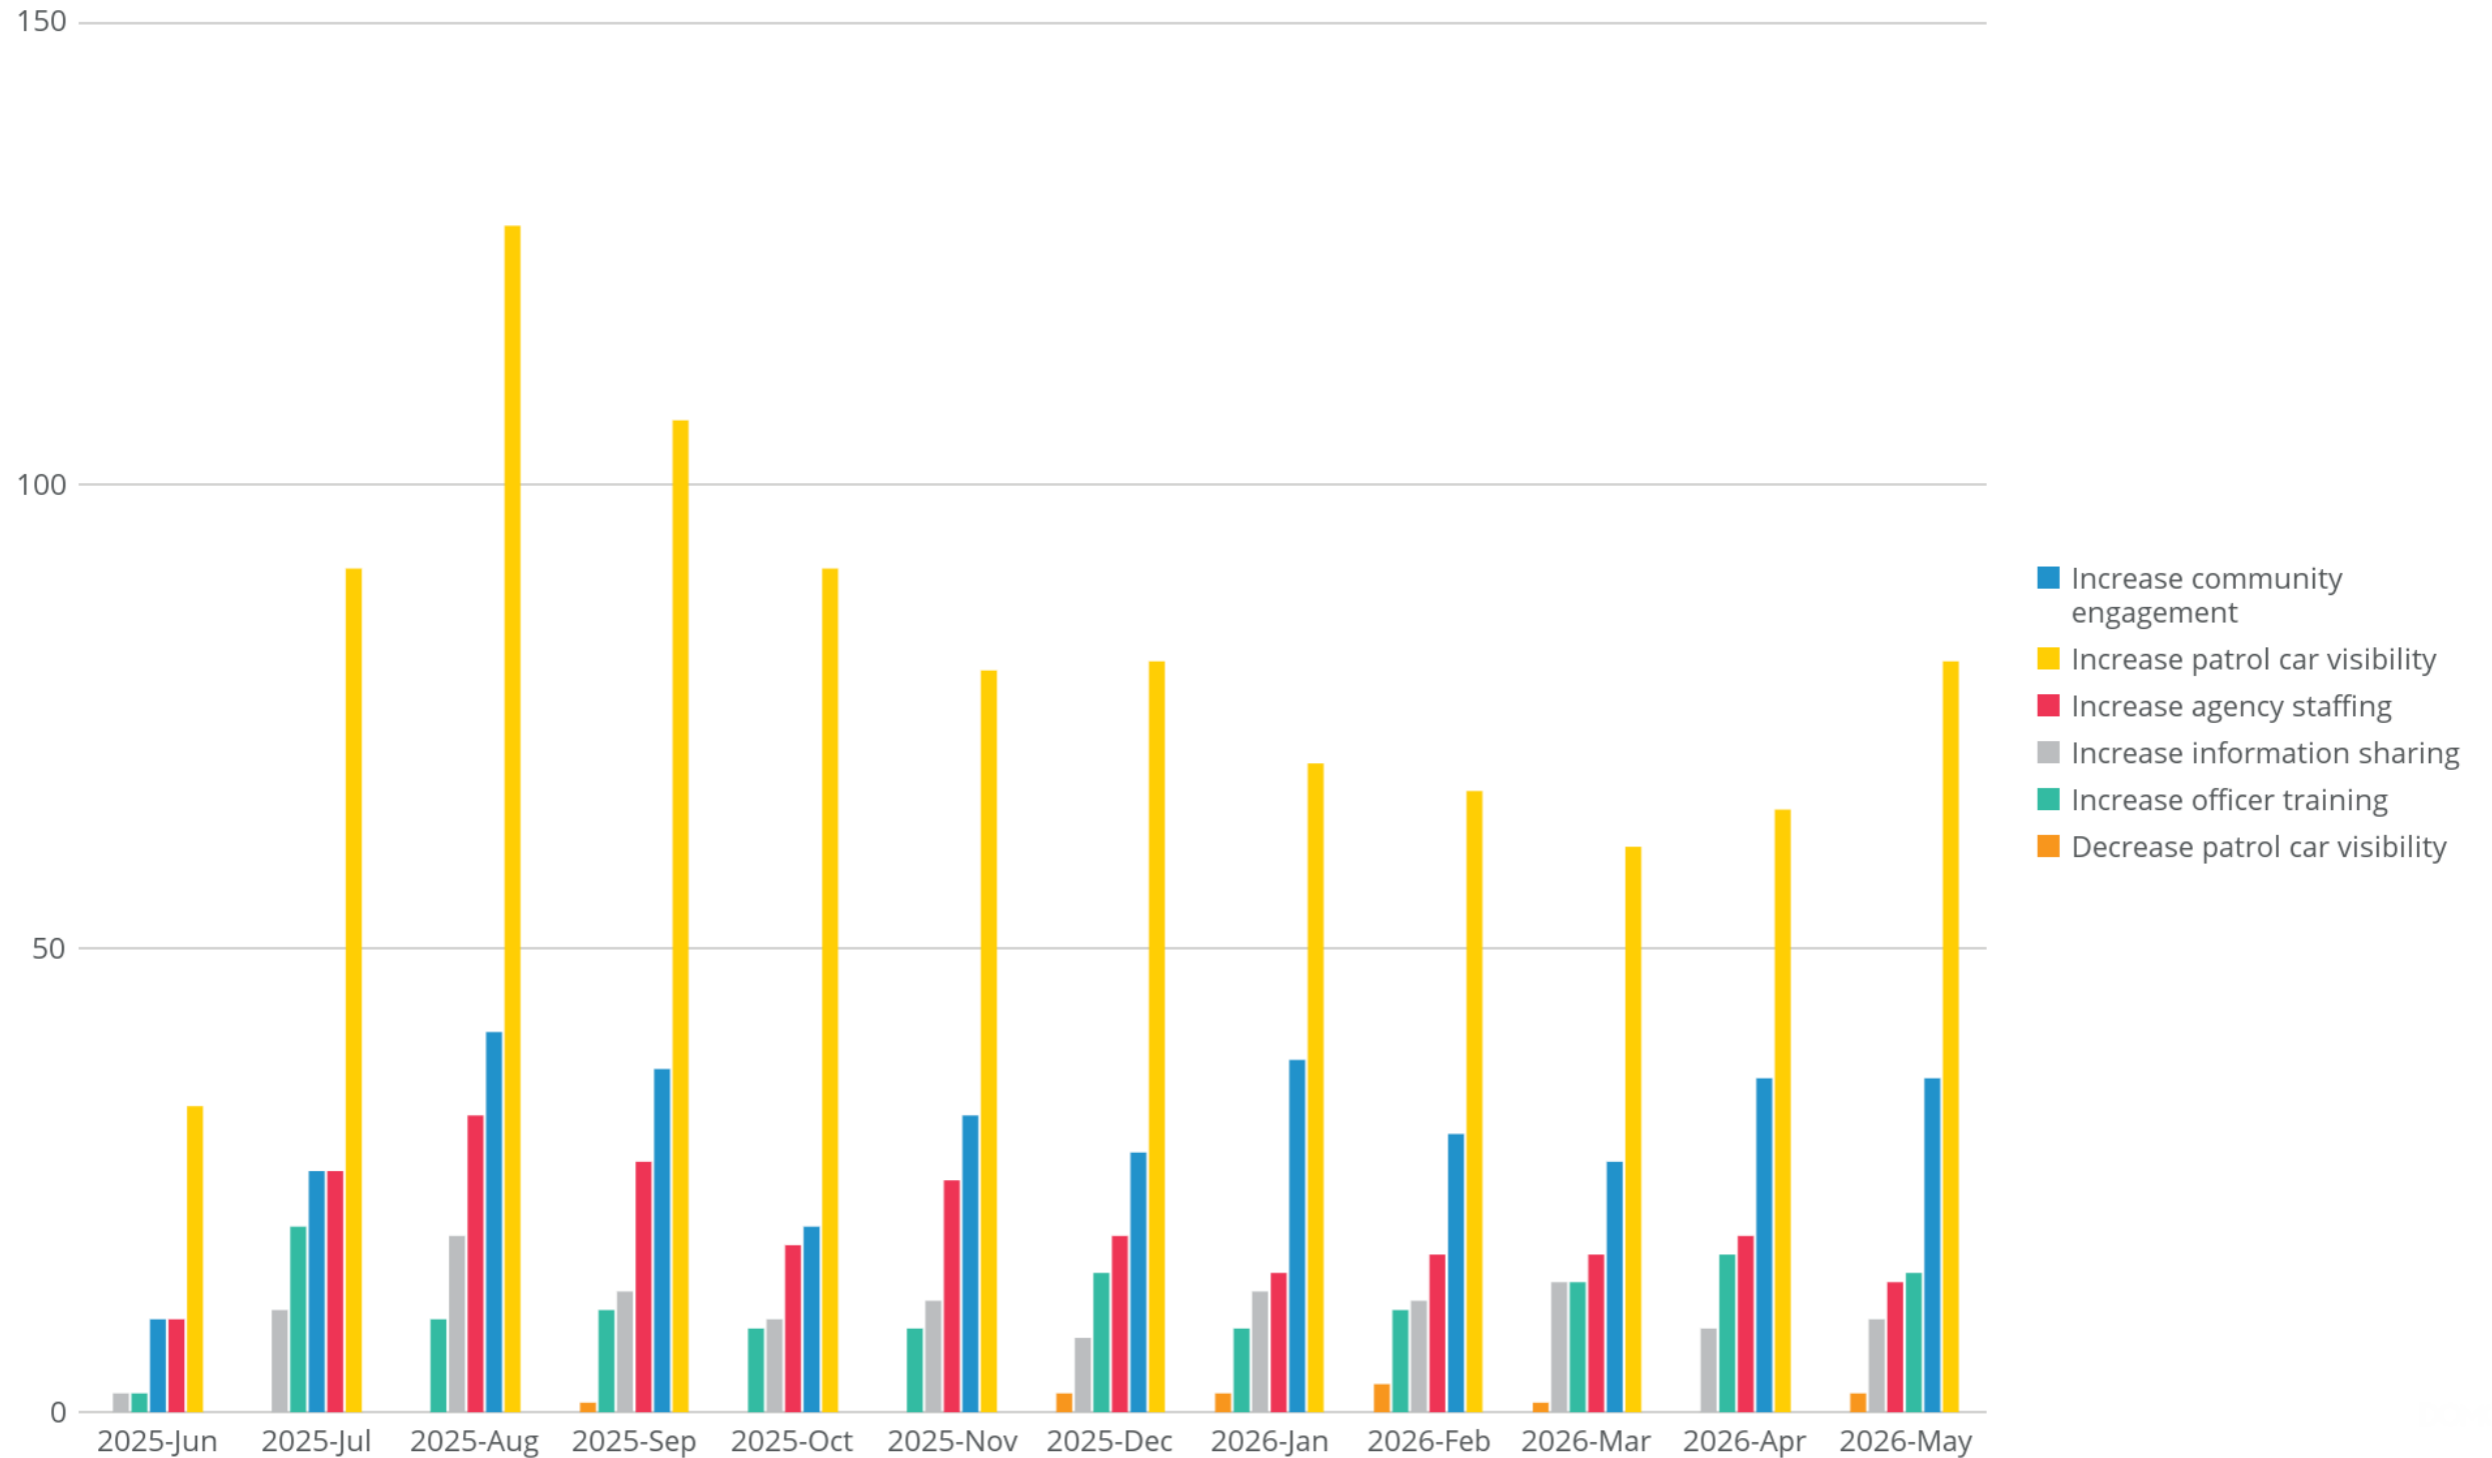

Based on your interaction, how do you view the Santa Fe Police Department?

Jun 1, 2025 - May 31, 2026

Number of Responses - Month over Month

Last 30 Days

Number of Responses

298

(Last 30 days vs 60 days ago)

Prior Month 287

↑ 3.83%

Community Requests

May 1, 2026 - May 31, 2026, by Month

What would you most like Santa Fe PD to do to improve safety in your community?

May 1, 2026 - May 31, 2026

Community Concerns

May 1, 2026 - May 31, 2026, by Month

What is your top safety concern in your community?

May 1, 2026 - May 31, 2026

Month to Month Comparison

June 2025- May 2026

Community Requests

Jun 1, 2025 - May 31, 2026, by Month

What would you most like Santa Fe PD to do to improve safety in your community?

Jun 1, 2025 - May 31, 2026

Community Concerns

Jun 1, 2025 - May 31, 2026, by Month

What is your top safety concern in your community?

Jun 1, 2025 - May 31, 2026