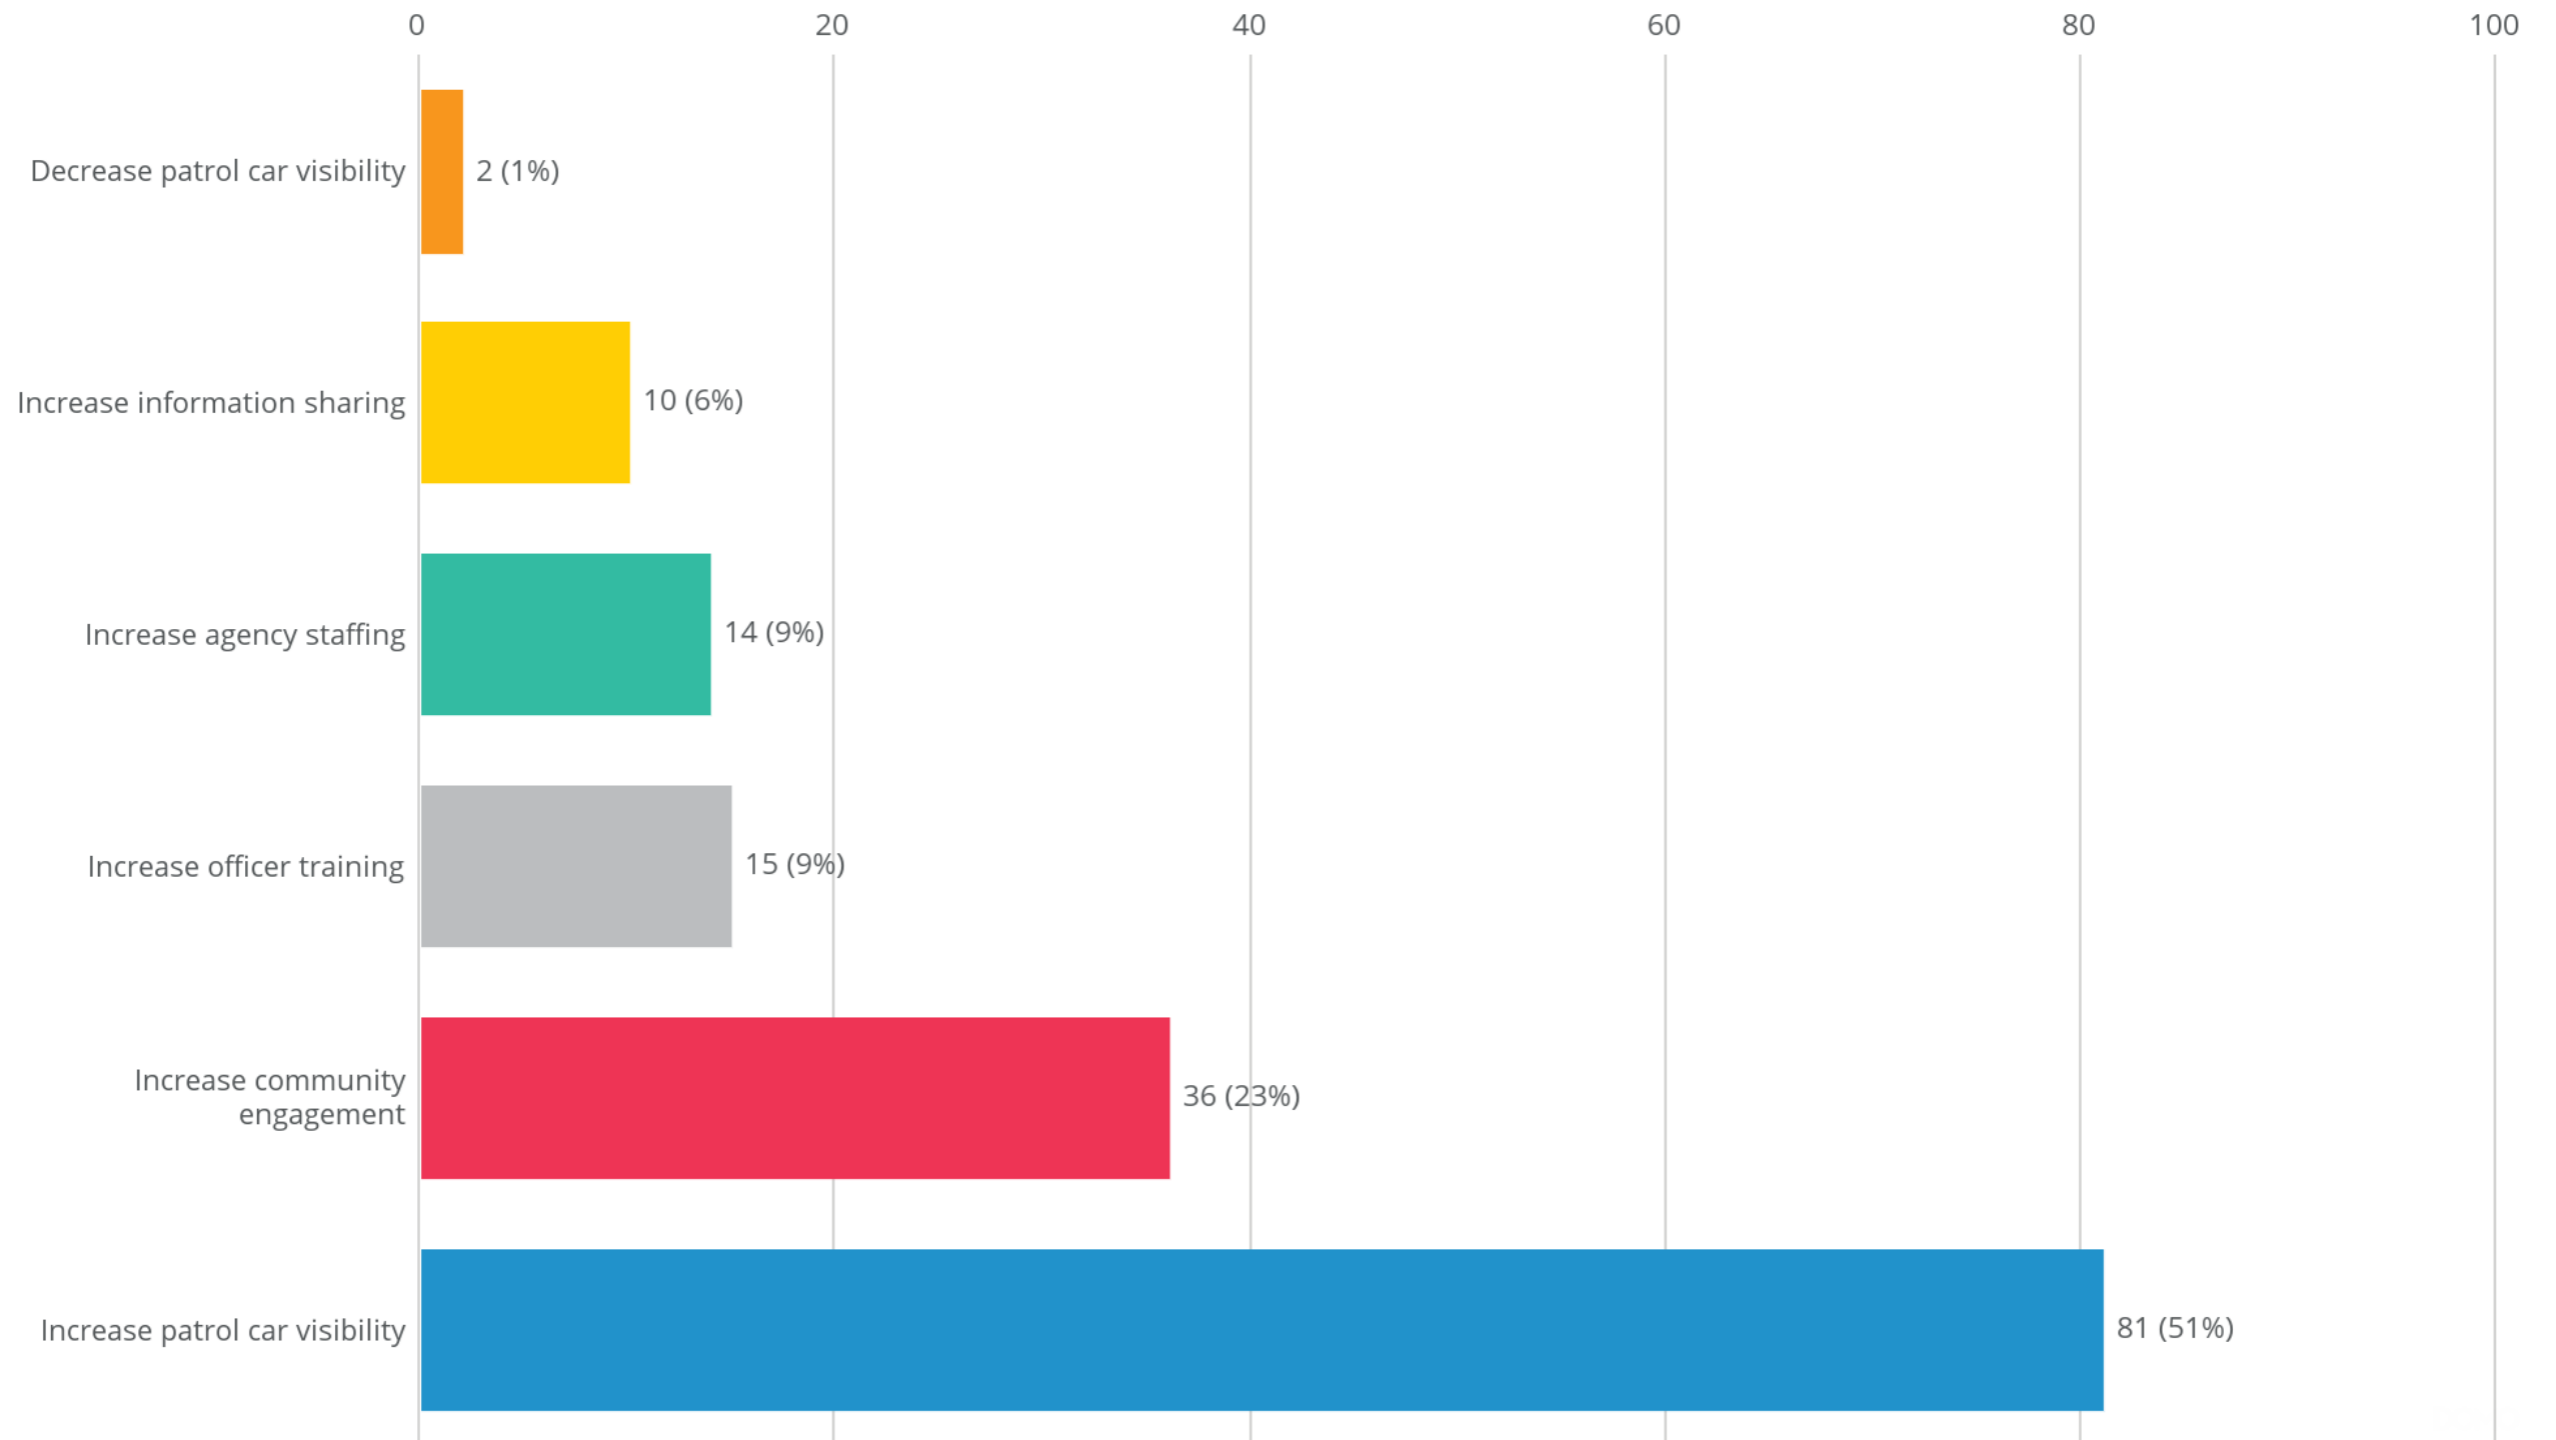

Based on your interaction, how do you view the Santa Fe Police Department?

Jun 1, 2025 - May 31, 2026

Number of Responses - Month over Month

Last 30 Days

Number of Responses

298

(Last 30 days vs 60 days ago)

Prior Month 287

↑ 3.83%

Community Requests

May 1, 2026 - May 31, 2026, by Month

What would you most like Santa Fe PD to do to improve safety in your community?

May 1, 2026 - May 31, 2026

Community Concerns

May 1, 2026 - May 31, 2026, by Month

What is your top safety concern in your community?

May 1, 2026 - May 31, 2026

Month to Month Comparison

June 2025- May 2026

Community Requests

Jun 1, 2025 - May 31, 2026, by Month

What would you most like Santa Fe PD to do to improve safety in your community?

Jun 1, 2025 - May 31, 2026

Community Concerns

Jun 1, 2025 - May 31, 2026, by Month

What is your top safety concern in your community?

Jun 1, 2025 - May 31, 2026