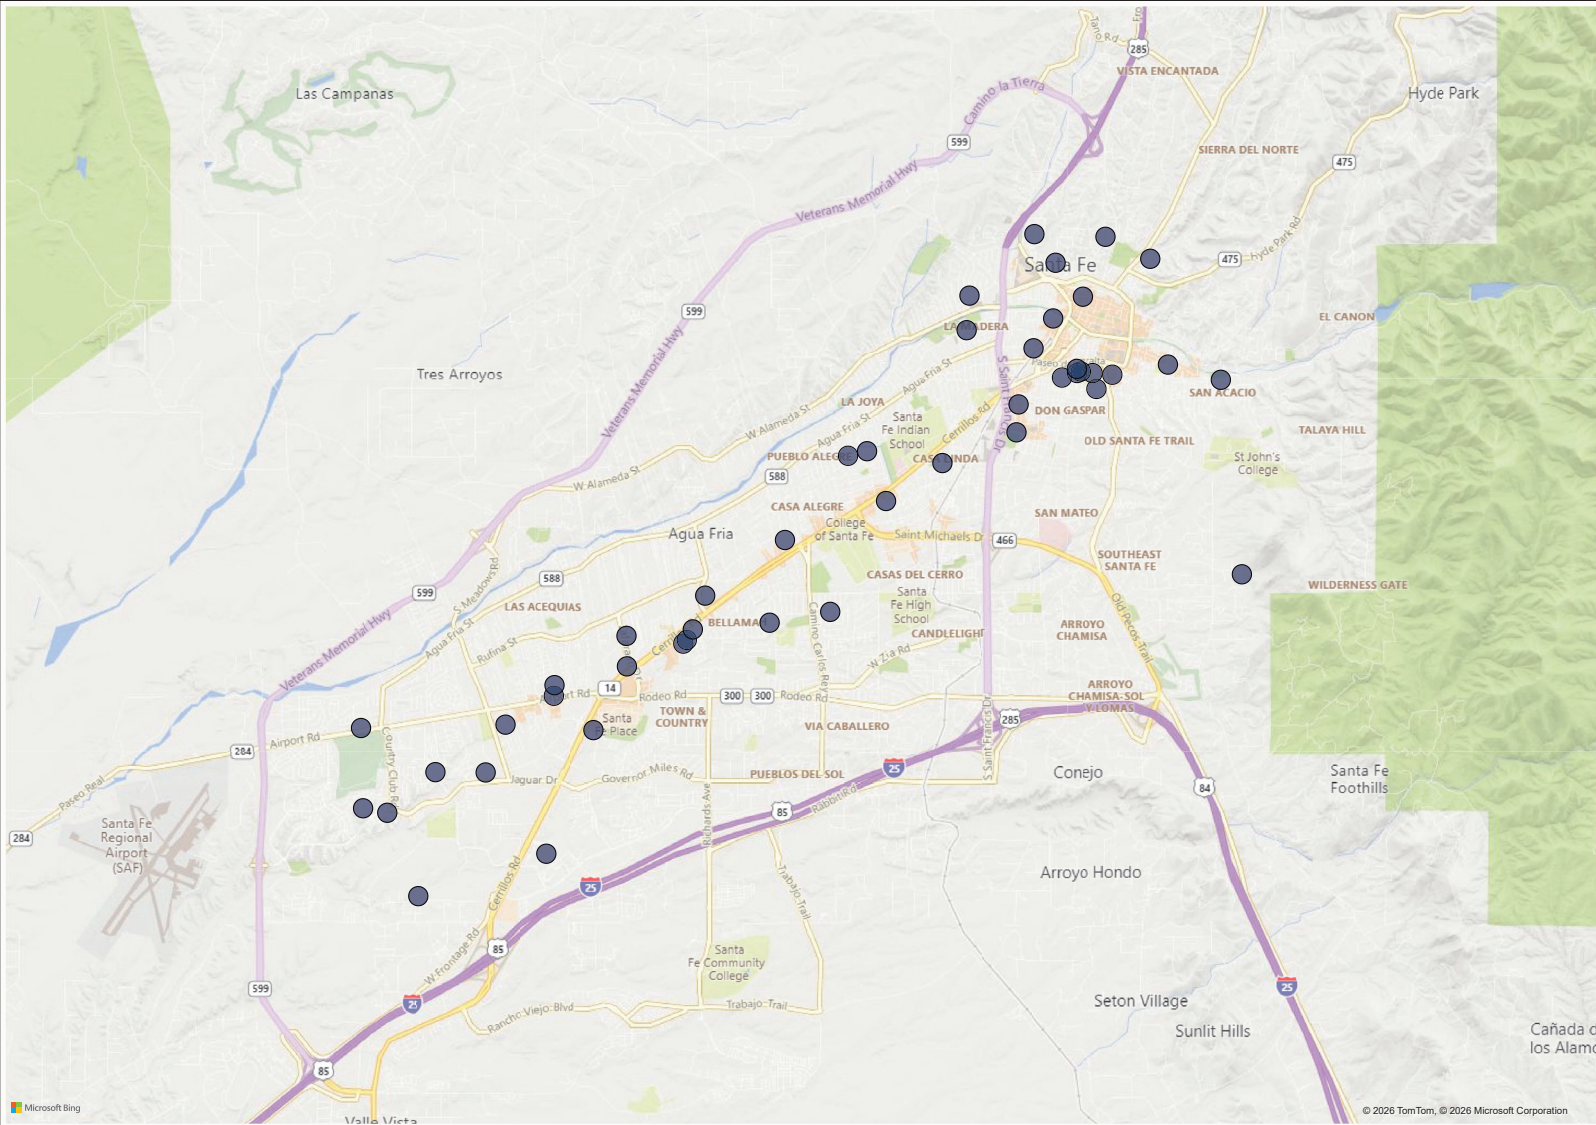

All

Completion:

All

Reset Filters

Total Offenses

77

Total Incidents (May be Inclusive of Multiple Offenses)

76

Offense Categories (NIBRS) - Completed

Completion ● COMPLETED

76

THEFT FROM MOTOR VEHICLE

Offense Categories (NIBRS) - Attempted

Completion ● ATTEMPTED

1

THEFT FROM MOTOR VEHICLE

50 offenses mapped.

27 offenses not mapped due to missing and/or incomplete geographic information. Offenses are still counted in other visuals.