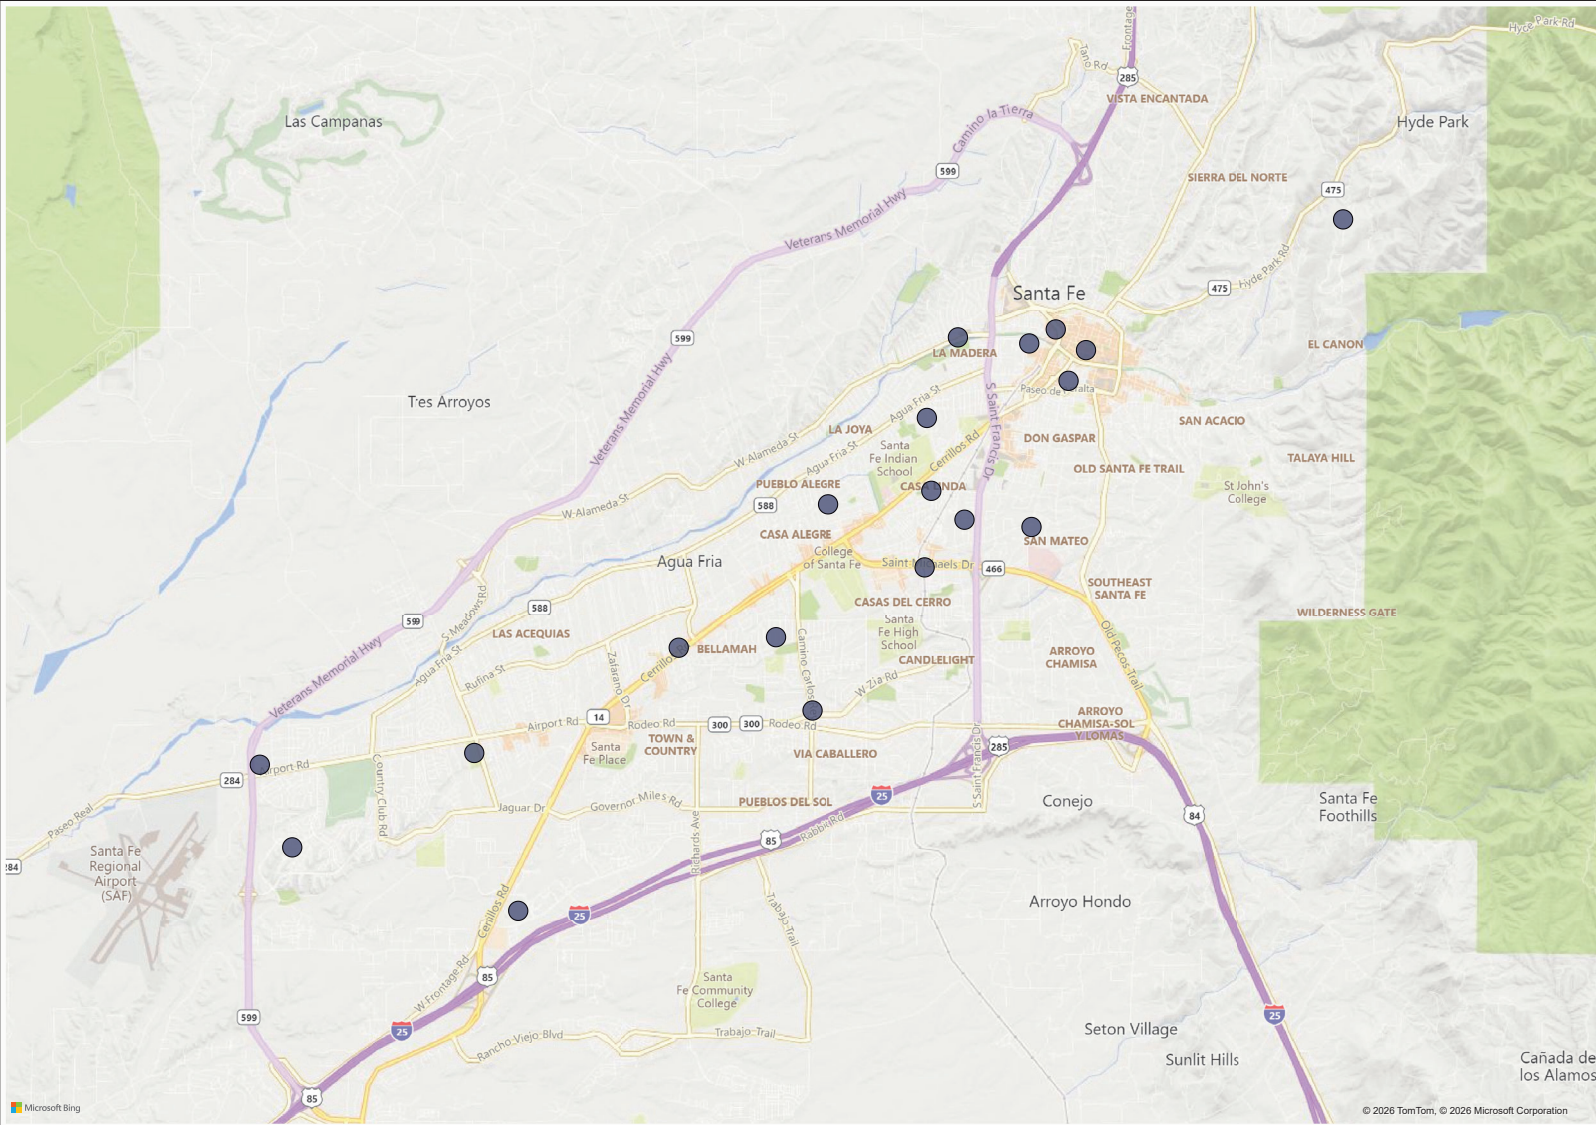

19 offenses mapped.

21 offenses not mapped due to missing and/or incomplete geographic information. Offenses are still counted in other visuals.

Santa Fe Crime Map

Adult / Juvenile:

All

Map Status:

All

District: