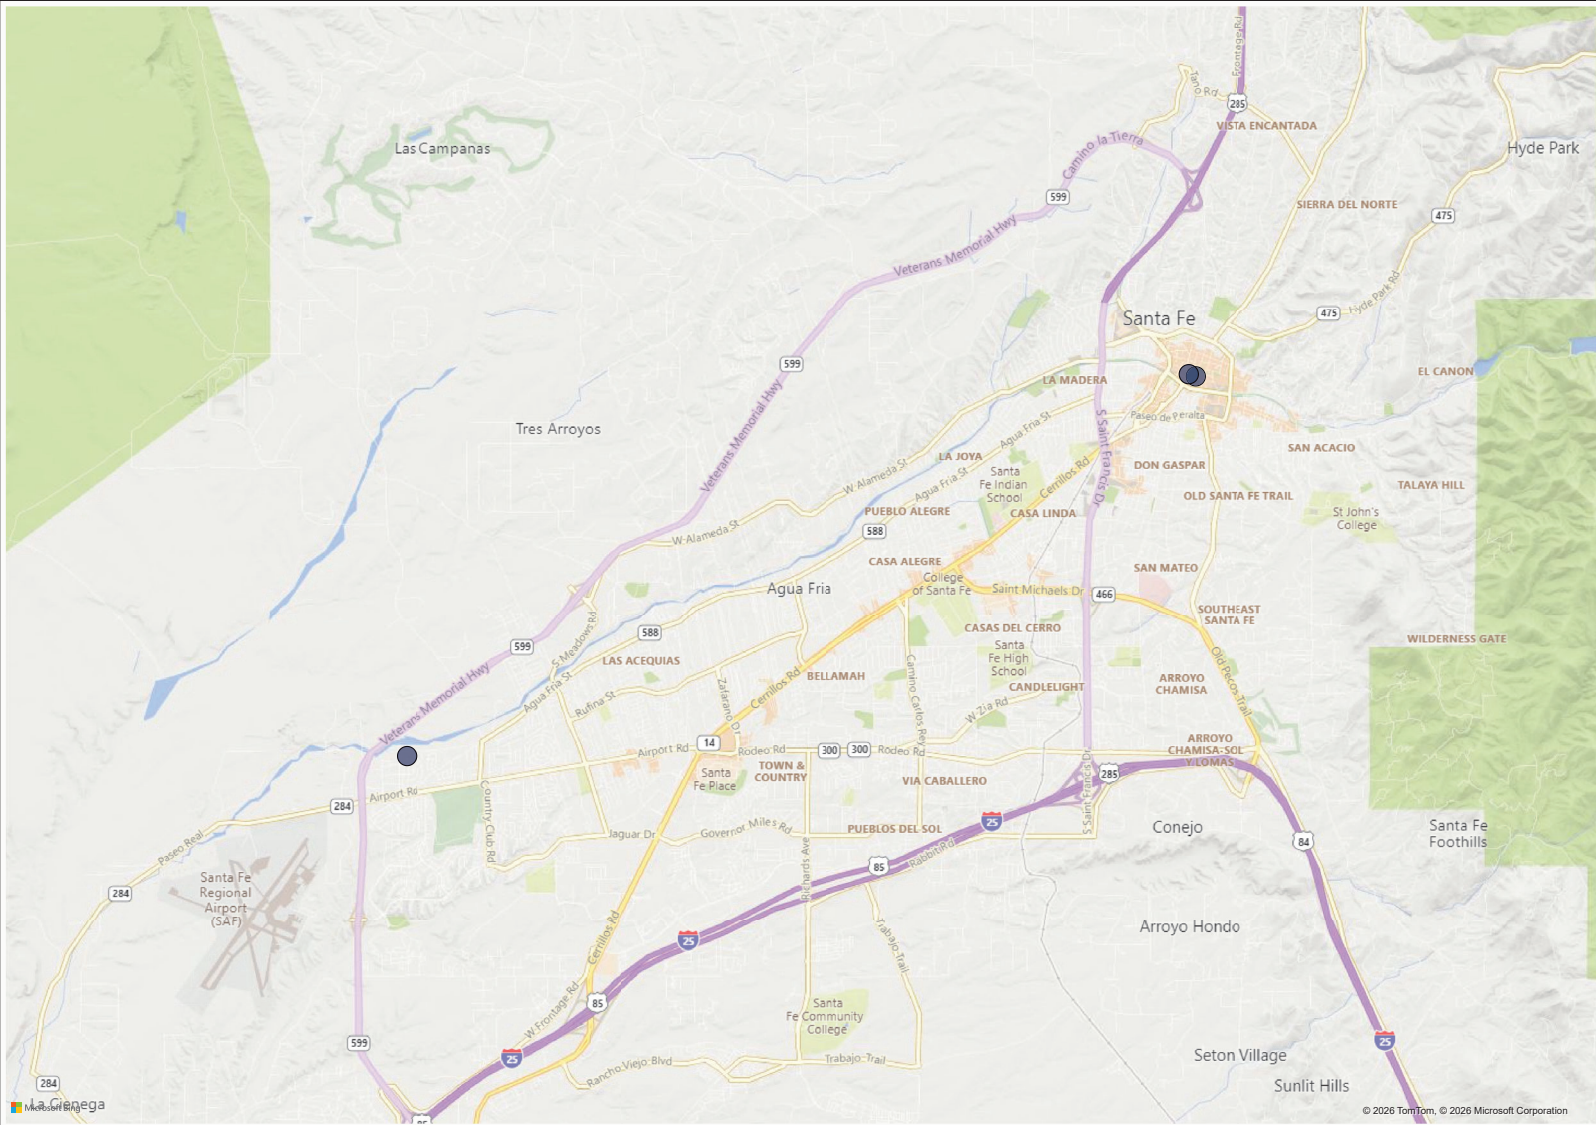

Total Incidents (May be Inclusive of Multiple Offenses)

6

Offense Categories (NIBRS) - Completed

Completion ● COMPLETED

6

ROBBERY

Offense Categories (NIBRS) - Attempted

3 offenses mapped.

3 offenses not mapped due to missing and/or incomplete geographic information. Offenses are still counted in other visuals.

Santa Fe Crime Map

Adult / Juvenile:

All

Map Status:

All

District:

All