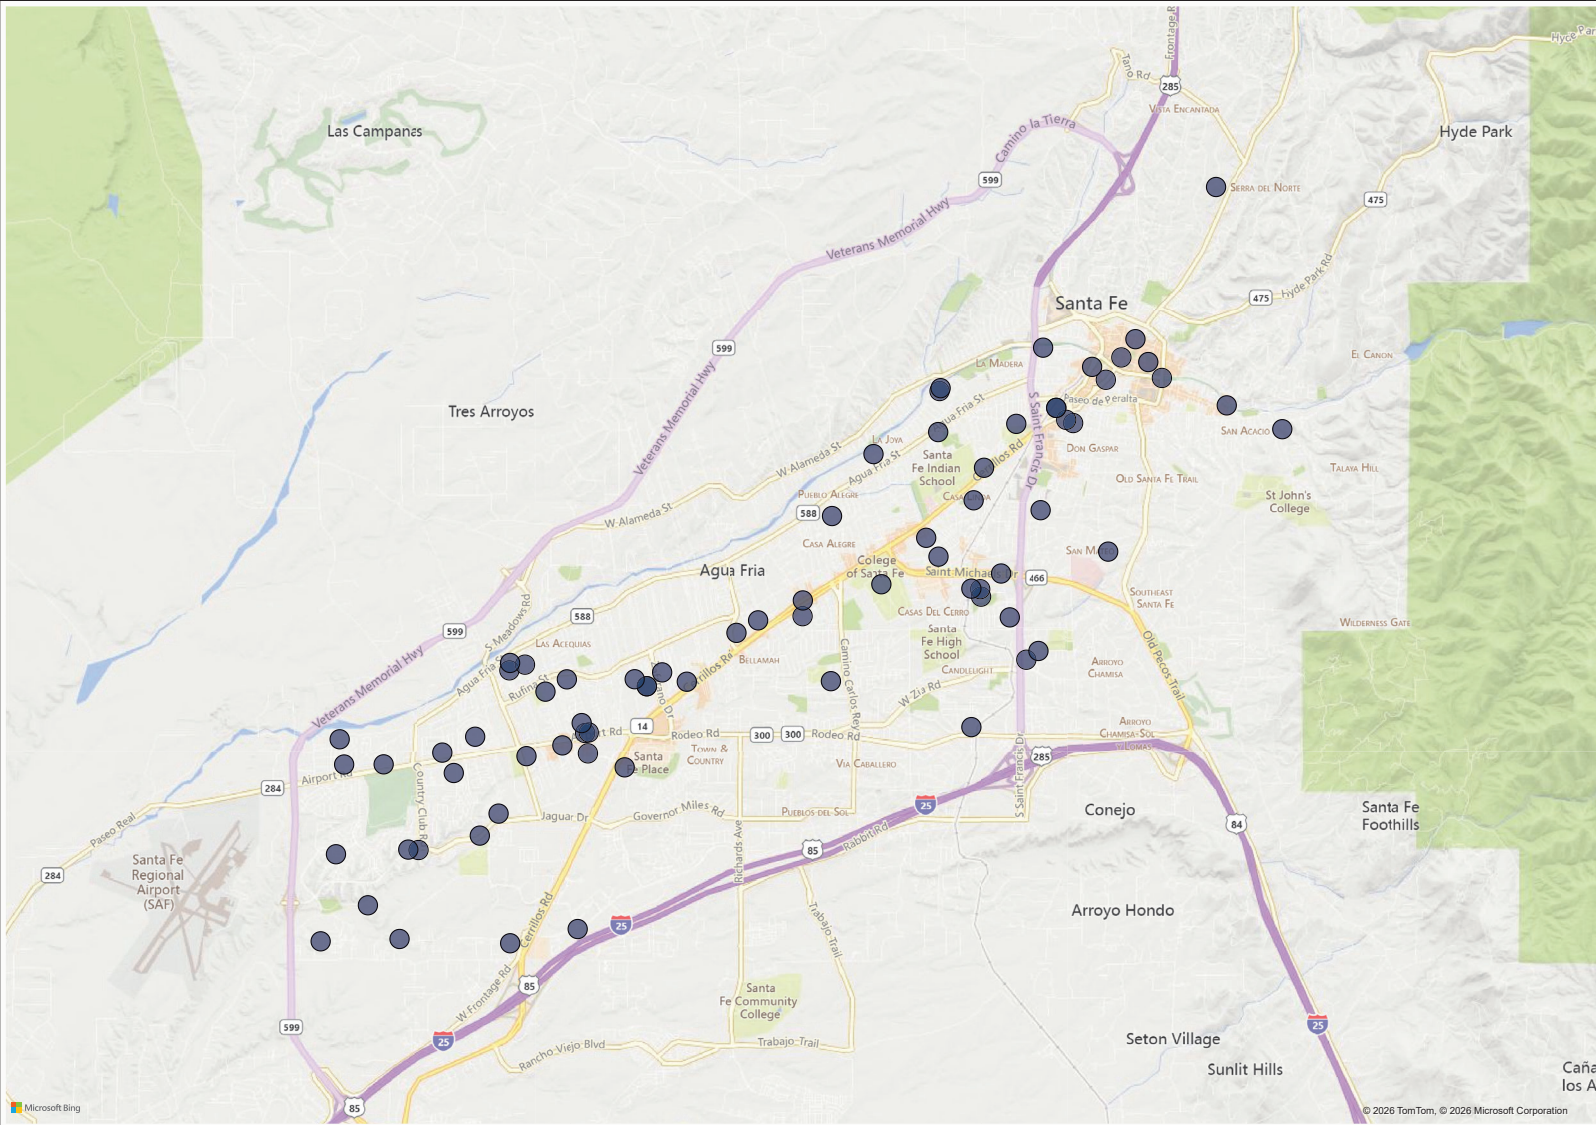

Offense Categories (NIBRS) - Completed

Completion ● COMPLETED

171

ASSAULT

Offense Categories (NIBRS) - Attempted

100 offenses mapped.

71 offenses not mapped due to missing and/or incomplete geographic information. Offenses are still counted in other visuals.

Santa Fe Crime Map

Adult / Juvenile:

All

Map Status:

All

District:

All

Zone: