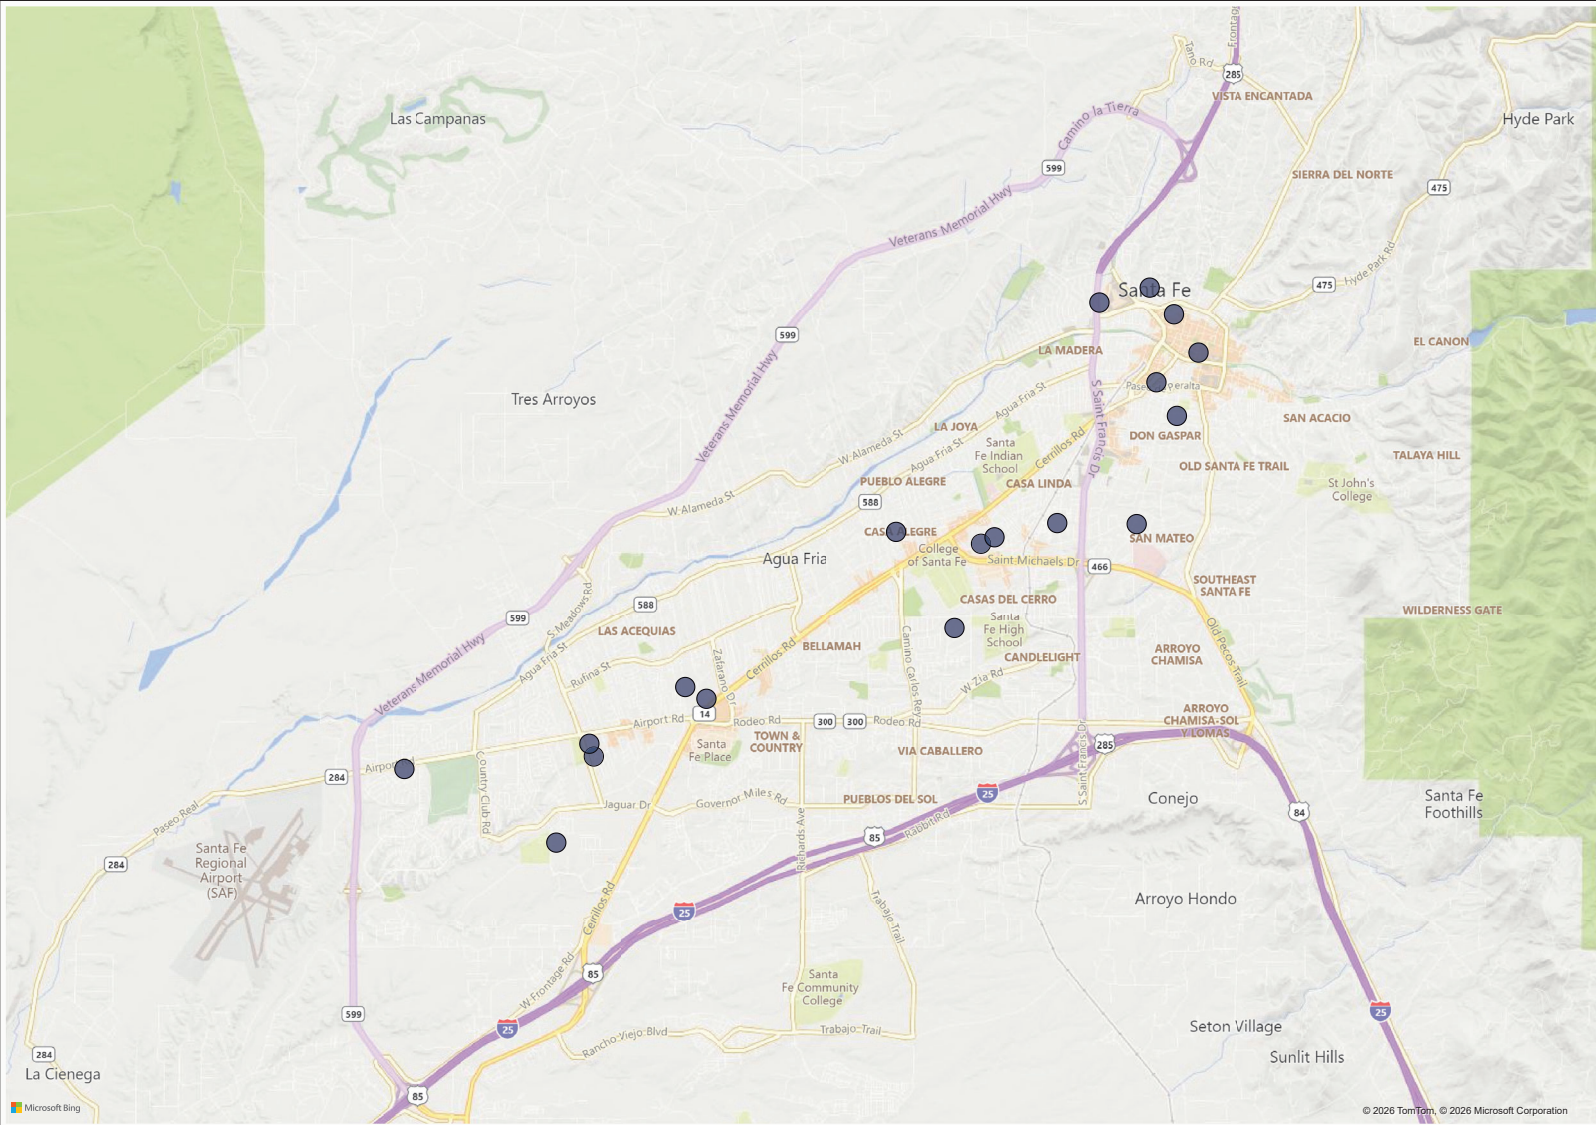

Offense Categories (NIBRS) - Completed

Completion ● COMPLETED

23

MOTOR VEHICLE THEFT

Offense Categories (NIBRS) - Attempted

18 offenses mapped.

5 offenses not mapped due to missing and/or incomplete geographic information. Offenses are still counted in other visuals.

Santa Fe Crime Map

Adult / Juvenile:

All

Map Status:

All

District:

All

Zone: