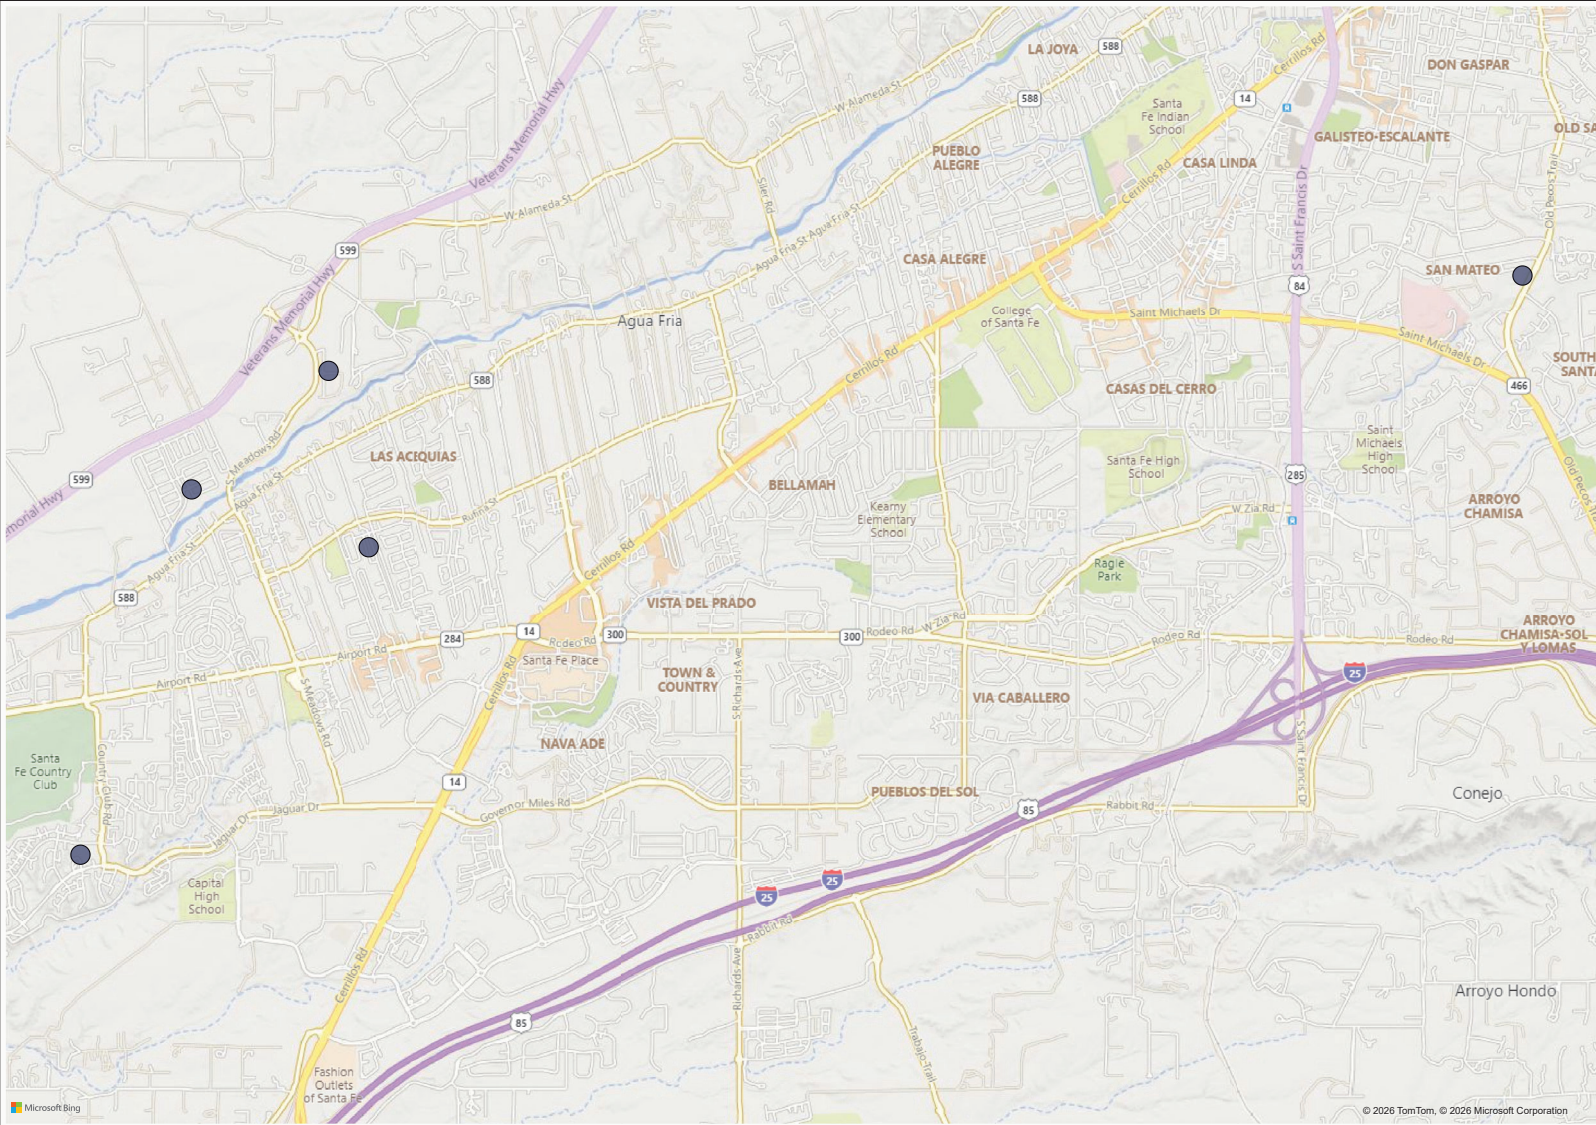

SEX OFFENSES

6 offenses mapped.

6 offenses not mapped due to missing and/or incomplete geographic information. Offenses are still counted in other visuals.

Santa Fe Crime Map

Adult / Juvenile:

All

Map Status: